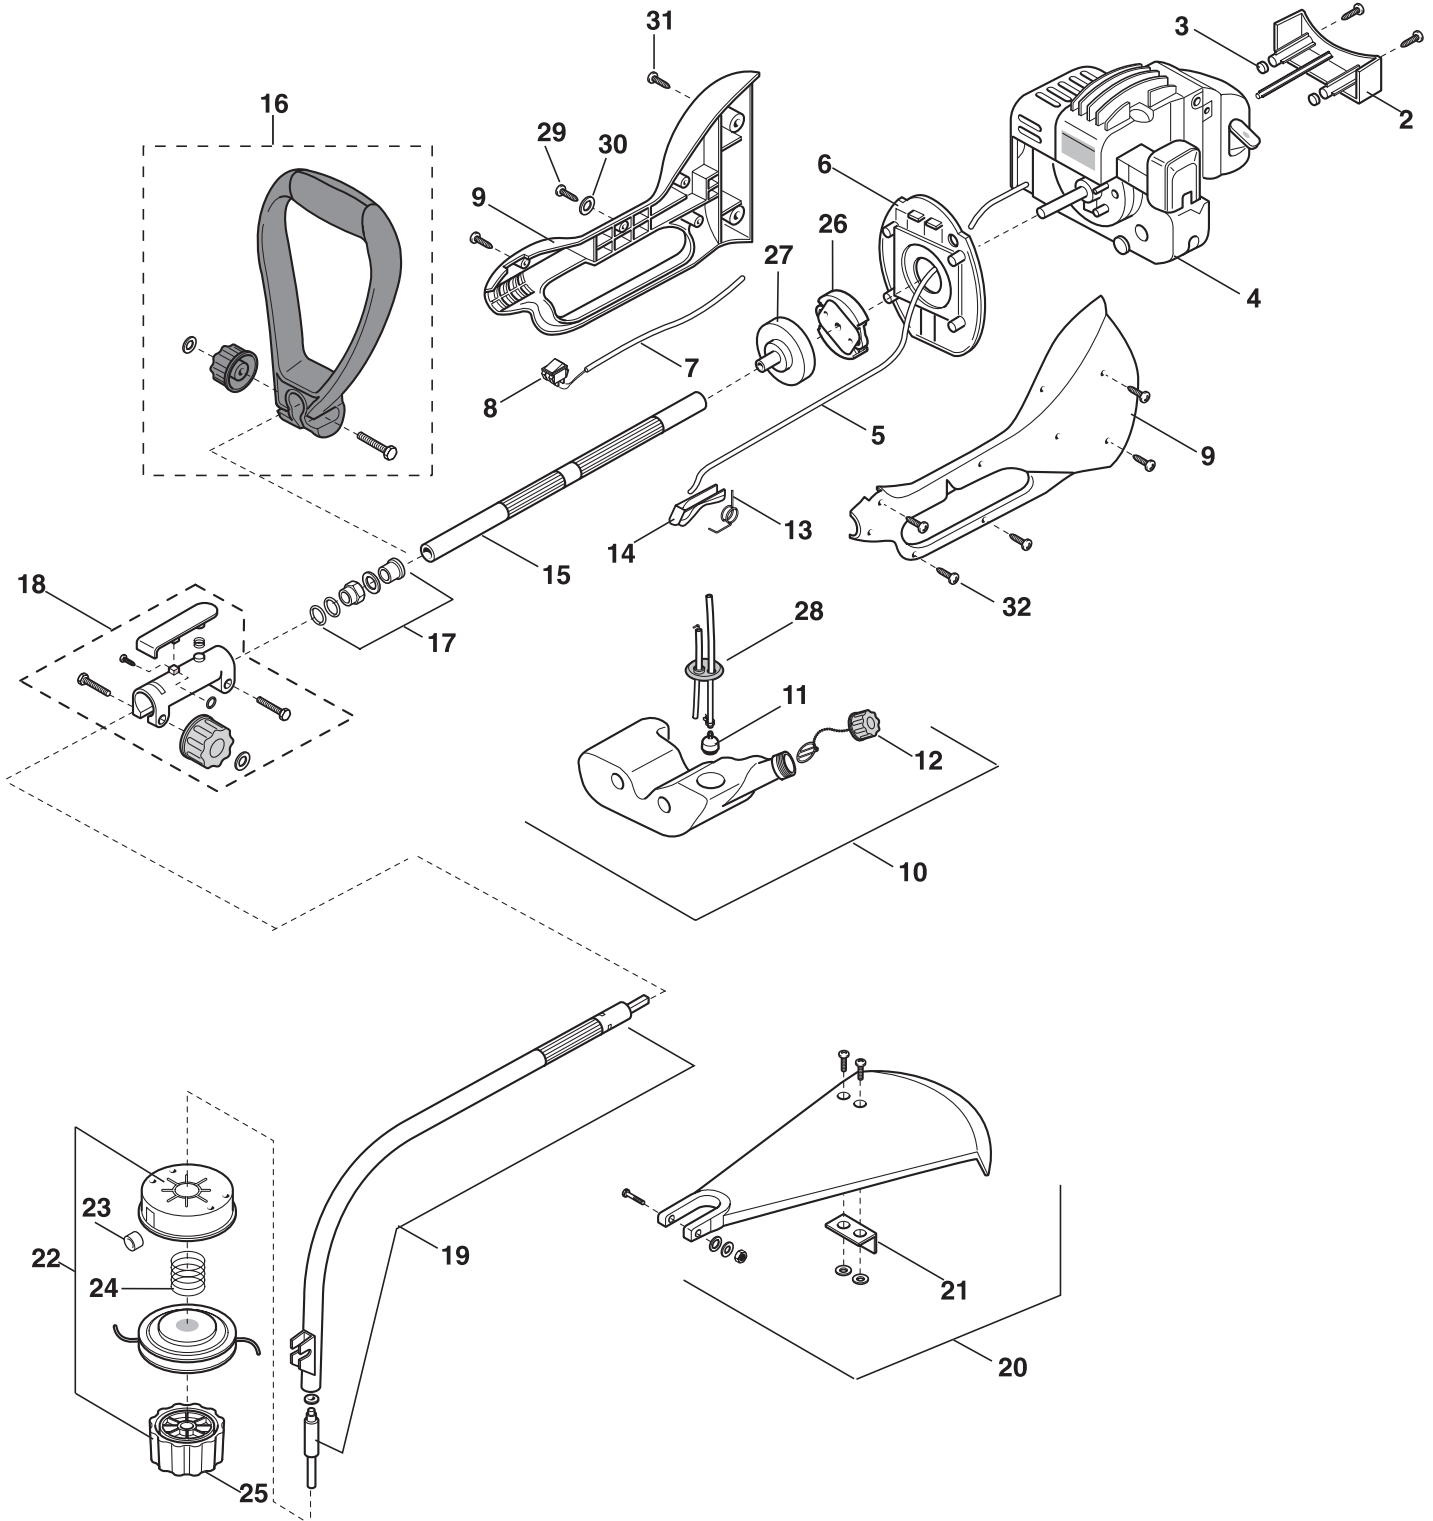

N°	Code	Q.ty	Descrizione	Description	Description	Beschreibung	Remarks
2	6980200	1	Piastrina Di Fissaggio	Fixed Plate	Fixed Plate	Befestigungsplatte	
3	6980201	4	Isolanti	Isolator	Isolator	Isolierung	
4	6980230	1	Ass. Motore	Eng Ass'Y	Ens.Moteur	Set Motor	
5	6980217	1	Cavo Acceleratore	Thorttle Cable	Thorttle Cable	Gasseil	
6	6980204	1	Supporto	Cover	Cover	Halter	
7	6980205	1	Cavo Massa	Earth Cable	Câble Masse	Erdungsdraht	
8	6980206	1	Interruttore	Switch	Switch	Schalter	
9	6980218	1	Ass. Carter Dx.+Sx Giallo	Housing Ass' Y Yellow	Housing Ass' Y Juane	Set Gehäuse Re+Li Gelb	
9	6980269	1	Ass. Carter Dx.+Sx Rosso	Housing Ass' Y Red	Housing Ass' Y Rouge	Set Gehäuse Re+Li Rot	
10	6980208/1	1	Ass. Serbatoio Mix.	Kit Fuel Tank	Ens.Réservoir Mélange	Set Treibstofftank	
11	6980209	1	Pescante Miscela	Pickup-Fuel	Pickup-Fuel	Steigleitung Treibstoff	
12	6980320	1	Ass. Tappo Miscela	Cap Ass'Y, Fuel Tank	Bouchon Mélange	Set Deckel Treibstoff	
13	6980211	1	Molla	Sprin	Ressort	Feder	
14	6980212	1	Leva Acceleratore	Trigger	Trigger	Gashebel	
15	6980219	1	Ass. Tubo E Albero Superiore	Rear Shaft +Flexible Ass'Y	Rear Shaft +Flexible Ass'Y	Set Rohr Und Biegsame Welle	
16	6980112	1	Ass. Impugnatura Ant.	Handle Ass' Y	Handle Ass' Y	Set Vorderer Griff	
17	6980220	1	Raccordo Albero Flex	Shafting - Sleeve Ass'Y	Raccord	Anschluss Biegsame Welle	
18	6980221	1	Giunto Di Conessione	Joint Chair Ass'Y	Ens.Jonction Arbre Trans.	Kupplungsteil	
19	6980222	1	Ass. Tubo E Albero Inferiore	Front Shaft + Flexible Ass'Y	Front Shaft + Flexible Ass'Y	Set Rohr Und Untere Welle	
20	6980214	1	Ass. Paraspruzzi	Safety Cover Ass.Y	Ens. Capot Anti-Projections	Set Spritzschutz	
21	6980215	1	Lamierino Tagliafilo	Kit, Knife	Kit, Knife	Drahtscherenblech	
22	6980120	1	Ass. Testina Tap&Go	Cutting Line Ass'Y	Cutting Line Ass'Y	Set Schneidekopf Jf	
23	6980119	2	Boccola Passafilo Jf	Inlet	Inlet	Büchse	
24	6980118	1	Molla Testina	Spring	Ressort	Feder Schneidkopf	
25	6980117	1	Ass. Pomello	Knob Ass'Y	Bouton	Set Knauf	
26	6980224	1	Kit Frizione	Kit Ass'Y, Clutch	Cloche Friction	Set Kupplung	
27	6980225	1	Kit Campana Frizione	Drum Ass'Y, Clutch	Cloche Friction	Set Kupplungsglocke	
28	6980331	1	Ass. Gommino Passatubi	Grommet Assy	Ens.Rondelle Caoutchouc	Set Gummiringe	
29	6980333	2	Vite	Screw	Vis	Schraube	
30	6980334	2	Rosetta	Washer	Rondelle	Scheibe	
31	6980335	8	Vite	Screw	Vis	Schraube	
32	6980336	6	Vite	Screw	Vis	Schraube