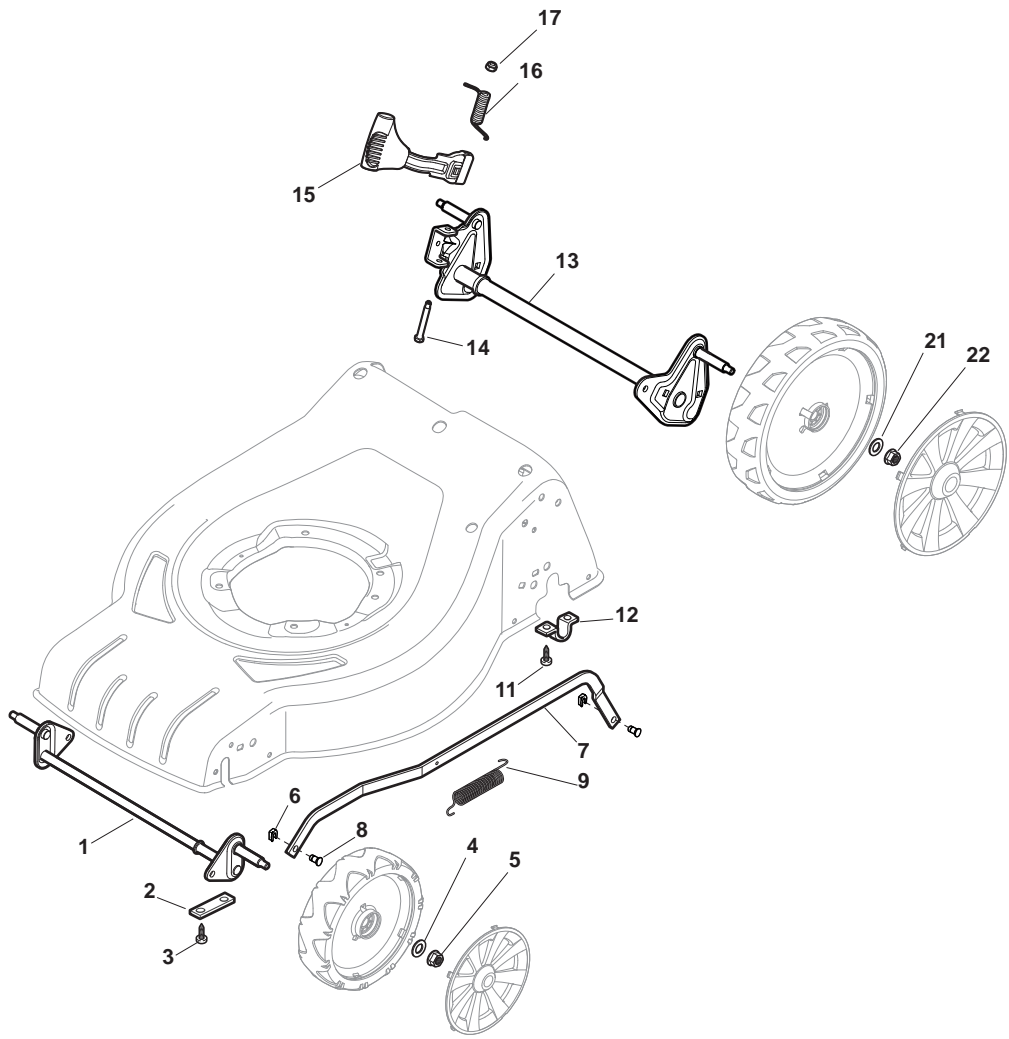

POS	PART. NO	Q.ty	DESCRIPTION	DESCRIZIONE	DESCRIPTION	BESCHREIBUNG	REMARKS
1	381302821/0	1	Axle, Front Wheels	Asse Ruote Anteriori	Axe Roues Avant	Achse, Vorderrad	
2	22545142/0	2	Plate	Piastrina	Plaquette	Platte	
3	112728698/0	4	Screw	Vite	Vis	Schraube	
4	12521350/0	2	Washer	Rosetta	Rondelle	Scheibe	
5	12155000/0	2	Nut	Dado	Ecrou	Mutter	
6	112436051/0	2	Plate	Piastrina	Plaquette	Plättchen	
7	322869671/0	1	Rod, Height Adjustment	Asta Comando Regol. Altezza	Tige Commande Reglage Hauteur	Stange, Höheverstellung	Honda-GGP-B&S
7	322869681/0	1	Rod, Height Adjustment	Asta Comando Regol. Altezza	Tige Commande Reglage Hauteur	Stange, Höheverstellung	B&S E Series
8	122519820/0	2	Pin	Perno	Pivot	Bolzen	
9	122446193/0	1	Spring	Molla	Ressort	Feder	
11	112728698/0	4	Screw	Vite	Vis	Schraube	
12	22545152/0	2	Plate	Piastrina	Plaquette	Platte	
13	3813028# /"	#	3xle, Rear Wheele	3sse Ruote Posterior[	3xe Roues Arriere	3chse, Hinterrad	
14	122534131/0	1	Pin	Perno	Pivot	Bolzen	
15	381003357/0	1	Lever, Height Adjustment	Leva Regolazione Altezza	Levier, Reglage Hauteur	Hebel, Höheverstellung	
16	122446192/0	1	Spring	Molla	Ressort	Feder	
17	12154510/0	1	Nut	Dado	Ecrou	Mutter	
21	12521350/0	2	Washer	Rosetta	Rondelle	Scheibe	
22	12155000/0	2	Nut	Dado	Ecrou	Mutter