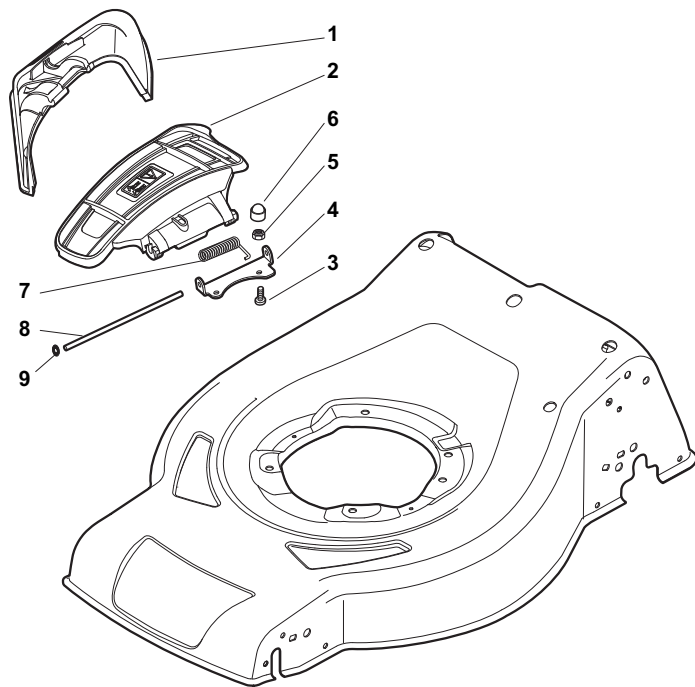

## CRL-CSL 484 W CRL-CSL 484 WQ

- Use GLOBAL GARDEN PRODUCT Genuine Spare Parts specified in the parts list for repair and/or replacement.
- The contents described in the parts list may change due to improvement.
- The drawings of the spare parts are only indicative and might not represent the part in question exactly.
- The indications "right" - "left" - "front" - "rear" refer to the position of the operator when using the machine.
- When placing orders of parts for repair and/or replacement, make sure that the illustrated parts list is the one applying to the machine's year of manufacture, as shown on the identification plate attached to the machine.

POS	PART. NO	Q.ty	DESCRIPTION	DESCRIZIONE	DESCRIPTION	BESCHREIBUNG	REMARKS
1	381302821/0	1	Axle, Front Wheels	Asse Ruote Anteriori	Axe Roues Avant	Achse, Vorderrad	
2	22545142/0	2	Plate	Piastrina	Plaquette	Platte	
3	112728698/0	4	Screw	Vite	Vis	Schraube	
4	12521350/0	2	Washer	Rosetta	Rondelle	Scheibe	
5	12155000/0	2	Nut	Dado	Ecrou	Mutter	
6	112436051/0	2	Plate	Piastrina	Plaquette	Plättchen	
7	322869671/0	1	Rod, Height Adjustment	Asta Comando Regol. Altezza	Tige Commande Reglage Hauteur	Stange, Höheverstellung	Honda-GGP-B&S
7	322869681/0	1	Rod, Height Adjustment	Asta Comando Regol. Altezza	Tige Commande Reglage Hauteur	Stange, Höheverstellung	B&S E Series
8	122519820/0	2	Pin	Perno	Pivot	Bolzen	
9	122446193/0	1	Spring	Molla	Ressort	Feder	
11	112728698/0	4	Screw	Vite	Vis	Schraube	
12	22545152/0	2	Plate	Piastrina	Plaquette	Platte	
13	3813028# /"	#	3xle, Rear Wheele	3sse Ruote Posterior[	3xe Roues Arriere	3chse, Hinterrad	
14	122534131/0	1	Pin	Perno	Pivot	Bolzen	
15	381003357/0	1	Lever, Height Adjustment	Leva Regolazione Altezza	Levier, Reglage Hauteur	Hebel, Höheverstellung	
16	122446192/0	1	Spring	Molla	Ressort	Feder	
17	12154510/0	1	Nut	Dado	Ecrou	Mutter	
21	12521350/0	2	Washer	Rosetta	Rondelle	Scheibe	
22	12155000/0	2	Nut	Dado	Ecrou	Mutter	