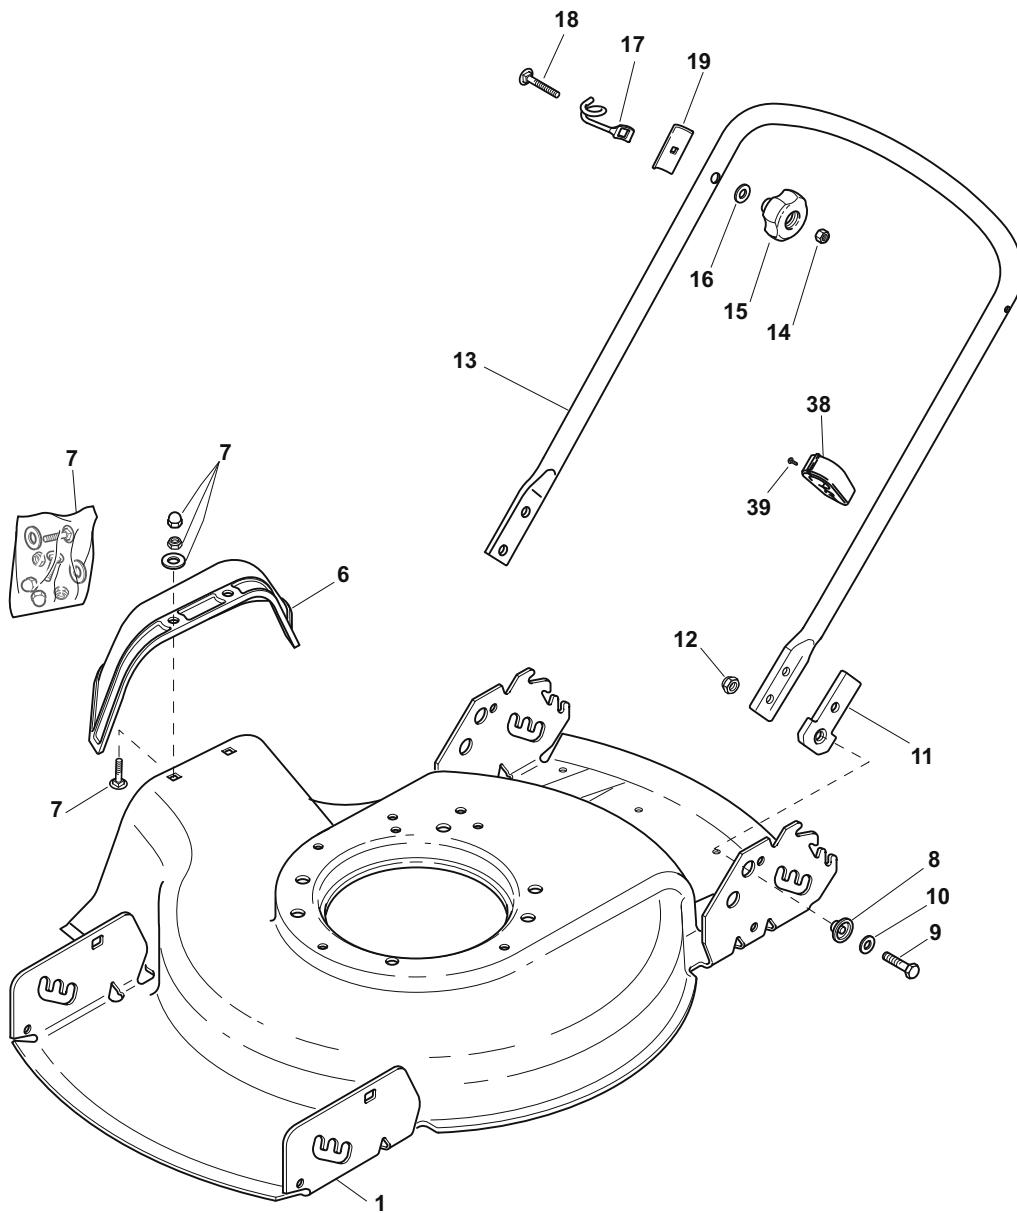

POS	PART. NO	Q.ty	DESCRIPTION	DESCRIZIONE	DESCRIPTION	BESCHREIBUNG	REMARKS
1	81002984/0	1	Deck Yellow	Chassis Giallo	Châssis Jaune	Gehäuse Gelb	
6	22600159/0	1	Protection	Protezione	Protection	Schutz	
7	81008502/0	1	Outfit, Screws	Dotazione Viteria	Dotation Visserie	Satz, Schrauben	
8	22041958/0	4	Isolation Compass	Bussola Isolamento	Boussole De Isolement	Absonderung Kompass	
9	12793701/0	4	Screw	Vite	Vis	Schraube	
10	22671651/0	4	Washer	Rosetta	Rondelle	Scheibe	
11	22551577/0	2	Plate	Piastrina Isolamento	Plaquette	Platte	
12	12155000/0	4	Nut	Dado	Ecrou	Mutter	
13	81006639/0	1	Handle, Lower Part	Manico, Parte Inf	Mancheron, Partie Inferieure	Holm, Unterteil	
14	12361005/0	2	Nut	Dado	Ecrou	Mutter	
15	22399810/0	2	Knob	Manopolina	Poignée	Griff	
16	12521350/0	2	Washer	Rosetta	Rondelle	Scheibe	
17	22430311/0	1	Guide Spring	Molla Guida	Ressort De Guide	Feder Führer	
18	12820655/0	2	Screw	Vite	Vis	Schraube	
19	22545137/0	2	Plate For Handle Fastening	Piastrina Fissaggio Manico	Plaquette Fixage Mancheron	Platte Holmbefestigung	
38	22192001/0	1	Anchor Clamp	Fascetta Ancoraggio	Collier Ancrage	Bowdenzughalter	
39	12728691/0	1	Screw	Vite	Vis	Schraube