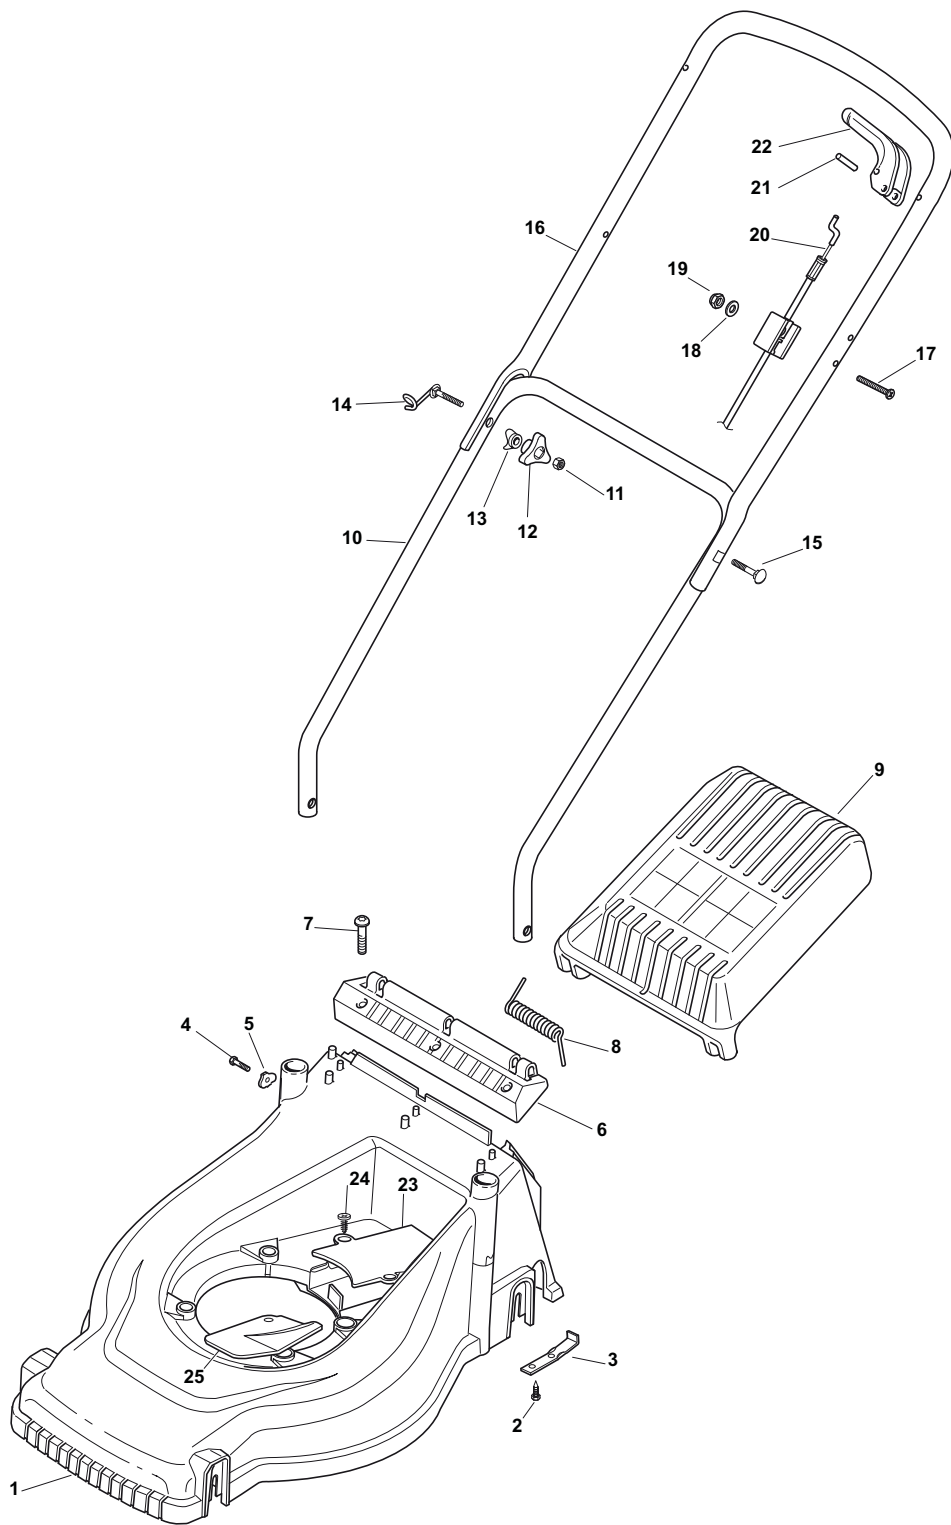

POS	PART. NO	Q.ty	DESCRIPTION	DESCRIZIONE	DESCRIPTION	BESCHREIBUNG	REMARKS
1	22066700/0	1	Deck Red	Chassis Rosso	Châssis Rouge	Gehäuse Rot	
2	12728680/0	4	Screw	Vite	Vis	Schraube	
3	22608531/0	2	Rear Stiffening	Rinforzo Posteriore	Réforcement Arriere	Hinterverstärkung	
4	12728450/0	2	Screw	Vite	Vis	Schraube	
5	22545135/0	2	Plate	Piastrina	Plaquette	Plättchen	
6	22785165/0	1	Support	Supporto	Support	Halter	
7	12728686/0	3	Screw	Vite	Vis	Schraube	
8	22450430/0	1	Spring	Molla	Ressort	Feder	
9	322600079/1	1	Stone-Guard	Parasassi	Pare-Pierres	Prallblech	
10	81006609/0	1	Handle, Lower Part	Manico, Parte Inf	Mancheron, Partie Inf.	Holm, Unterteil	
11	12293200/0	2	Nut	Dado	Ecrou	Mutter	
12	22399900/0	2	Knob	Manopolina	Poignée	Griff	
13	22680006/1	2	Washer	Rosetta	Rondelle	Scheibe	
14	81003801/1	1	Guide Spring	Molla Guida	Ressort De Guide	Feder Führer	
15	12819201/0	1	Screw	Vite	Vis	Schraube	
16	81006577/0	1	Handle, Upper Part	Manico, Parte Sup	Mancheron, Partie Sup	Holm, Oberteil	
17	12674700/0	1	Screw	Vite	Vis	Schraube	
18	12521330/0	1	Washer	Rosetta	Rondelle	Scheibe	
19	12292100/0	1	Nut	Dado	Ecrou	Mutter	
20	81000613/0	1	Cable, Thread Eng. Brake	Cavo Freno Motore	Cable Frein Moteur	Kabel, Motorbremse	B&S
20	81000614/0	1	Cable, Thread Eng. Brake	Cavo Freno Motore	Cable Frein Moteur	Kabel, Motorbremse	GGP
20	181030079/0	1	Cable, Thread Eng. Brake	Cavo Freno Motore	Cable Frein Moteur	Kabel, Motorbremse	GGP100cc
21	12645710/0	1	Pin	Spina	Goupille	Stift	
22	322321700/1	1	Lever, Engine Brake	Leva Freno Motore	Levier Frein Moteur	Hebel, Motorbremse	
23	22060171/0	1	Protection, Belt	Carter Cinghia	Protection Courroie	Schutz, Riemen	
24	12728686/0	2	Screw	Vite	Vis	Schraube	
25	22484070/1	1	Muffler Guard	Paracalore	Grille De Protection	Schutzabdeckung