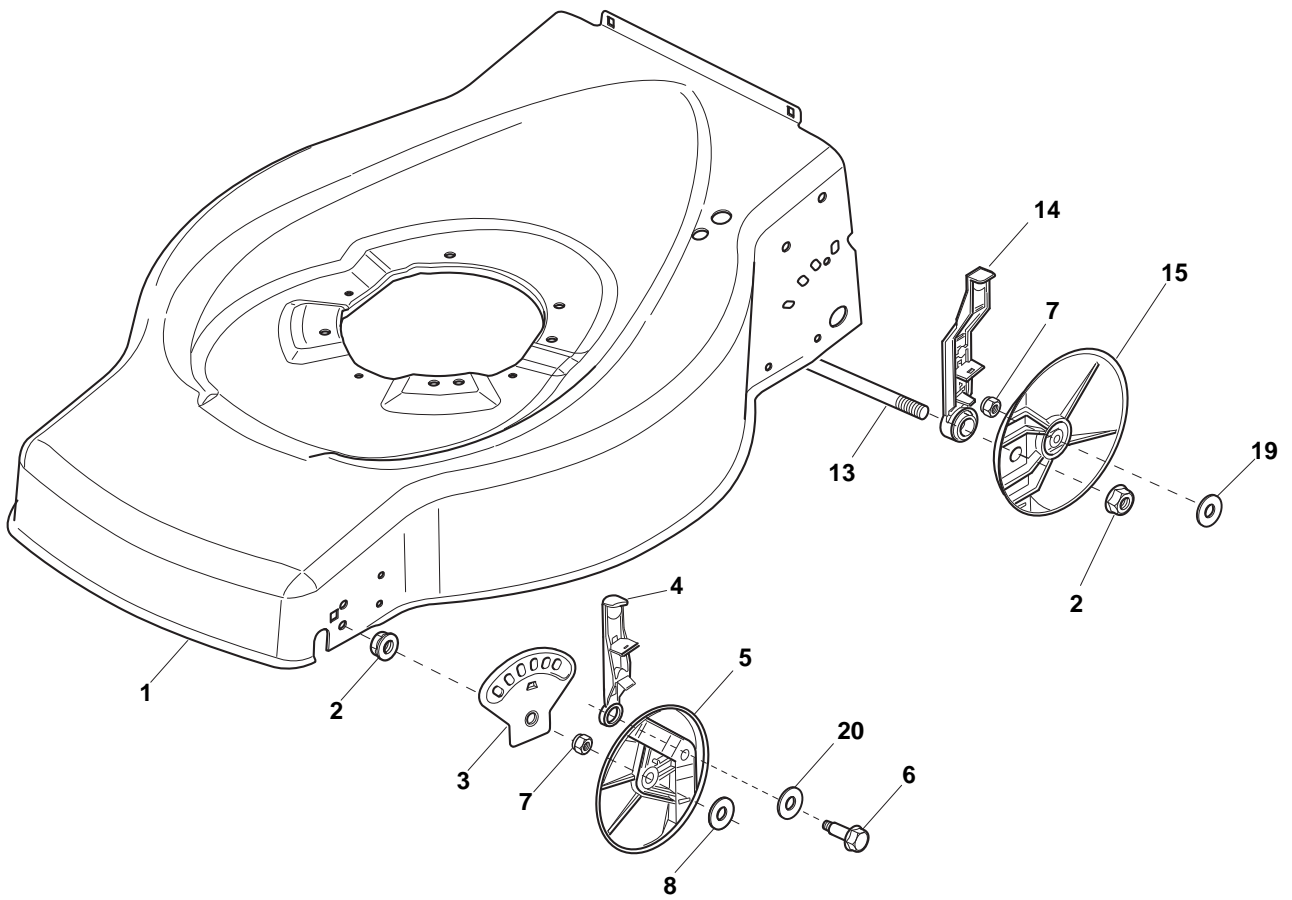

ILLUSTRATED PARTS LIST

ES 414

- Use GLOBAL GARDEN PRODUCT Genuine Spare Parts specified in the parts list for repair and/or replacement.
- The contents described in the parts list may change due to improvement.
- The drawings of the spare parts are only indicative and might not represent the part in question exactly.
- The indications "right" - "left" - "front" - "rear" refer to the position of the operator when using the machine.
- When placing orders of parts for repair and/or replacement, make sure that the illustrated parts list is the one applying to the machine's year of manufacture, as shown on the identification plate attached to the machine.

THIS INFORMATION IS NOT INTENDED FOR SALE OR RESALE, AND THIS NOTICE MUST REMAIN ON ALL COPIES.

GLOBAL GARDEN PRODUCTS

POS	PART. NO	Q.ty	DESCRIPTION	DESCRIZIONE	DESCRIPTION	BESCHREIBUNG	REMARKS
1	381002994/0	1	Deck Red	Chassis Rosso	Châssis Rouge	Gehäuse Rot	
2	122131750/0	4	Nut	Dado	Ecrou	Mutter	
3	322735559/0	1	Sector, Height Adjustment Right	Settore Regolazione Altezza Destro	Secteur Regl. Hauteur, D	Sektor, Höheverstellung, R.	
3	322735561/0	1	Sector, Height Adjustment Left	Settore Regolazione Altezza Sinistro	Secteur Regl. Hauteur, G	Sektor, Höheverstellung, L.	
4	381003306/0	2	Lever, Height Adjustment	Leva Regolazione Altezza	Levier Reglage Hauteur	Hebel, Höneverstellung	
5	322600170/0	2	Protection, Wheel	Protezione Ruote	Protection Roue	Schütz, Räder	
6	122524324/0	2	Pin	Perno	Pivot	Bolzen	
7	112155000/0	4	Nut	Dado	Ecrou	Mutter	
8	325670011/0	2	Screw	Vite	Vis	Schraube	
13	122033367/0	1	Axle, Rear Wheels	Asse Ruote Posteriore	Axe Roues Arriere	Achse, Hinterrad	
14	381003307/0	2	Lever, Height Adjustment	Leva Regolazione Altezza	Levier Reglage Hauteur	Hebel, Höneverstellung	
15	322600098/0	2	Protection	Cappuccio	Capuchon	Stecker	
19	325670011/0	2	Washer	Rosetta	Rondelle	Scheibe	
20	112530150/0	2	Elastic Washer	Disco Elastico	Disque Elastique	Federscheibe	