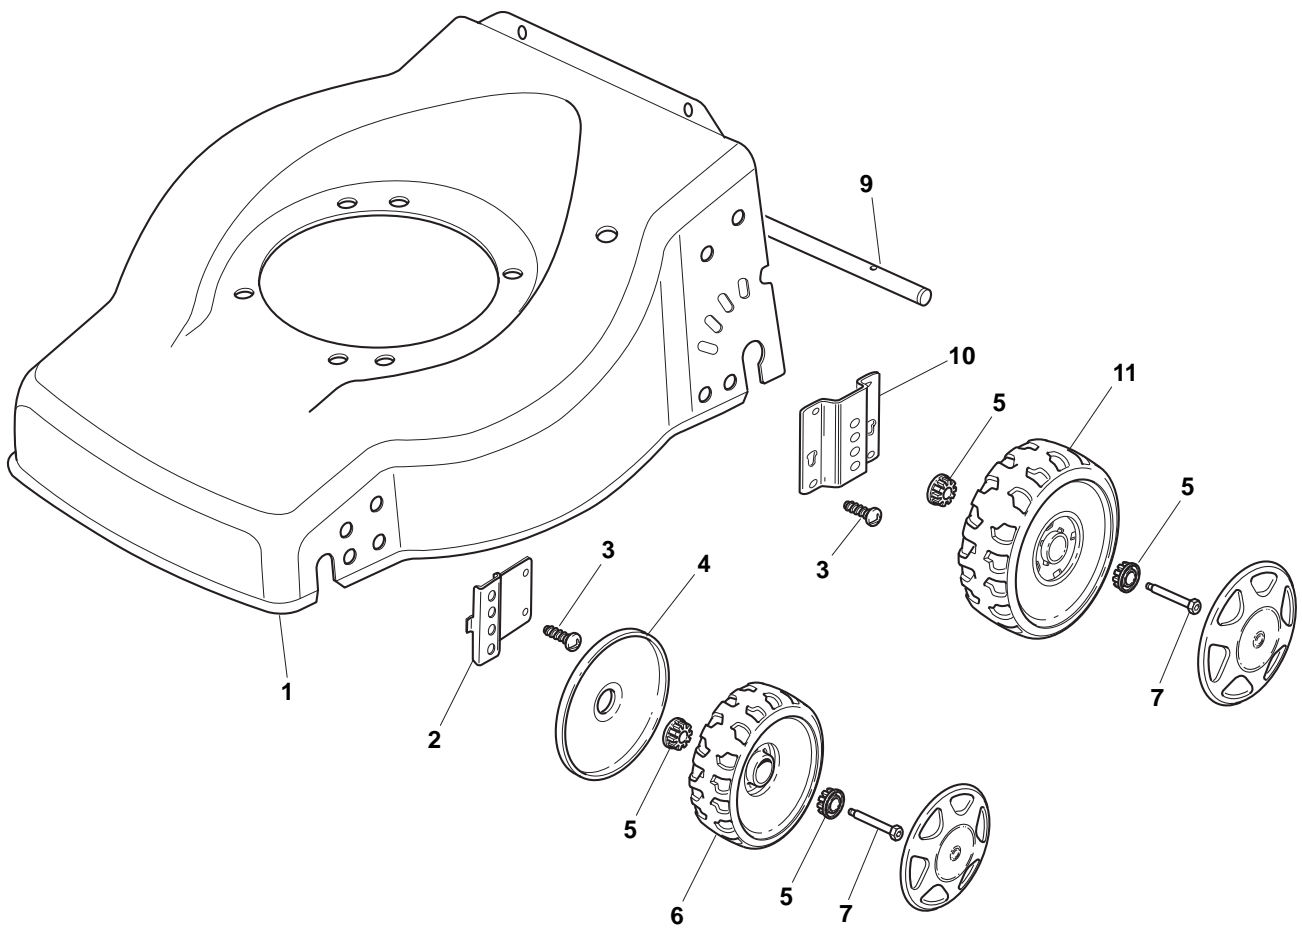

ILLUSTRATED PARTS LIST

ES 414

- Use GLOBAL GARDEN PRODUCT Genuine Spare Parts specified in the parts list for repair and/or replacement.
- The contents described in the parts list may change due to improvement.
- The drawings of the spare parts are only indicative and might not represent the part in question exactly.
- The indications "right" - "left" - "front" - "rear" refer to the position of the operator when using the machine.
- When placing orders of parts for repair and/or replacement, make sure that the illustrated parts list is the one applying to the machine's year of manufacture, as shown on the identification plate attached to the machine.

THIS INFORMATION IS NOT INTENDED FOR SALE OR RESALE, AND THIS NOTICE MUST REMAIN ON ALL COPIES.

GLOBAL GARDEN PRODUCTS

POS	PART. NO	Q.ty	DESCRIPTION	DESCRIZIONE	DESCRIPTION	BESCHREIBUNG	REMARKS
1	381002994/0	1	Deck Red	Chassis Rosso	Châssis Rouge	Gehäuse Rot	
2	122131750/0	4	Nut	Dado	Ecrou	Mutter	
3	322735559/0	1	Sector, Height Adjustment Right	Settore Regolazione Altezza Destro	Secteur Regl. Hauteur, D	Sektor, Höheverstellung, R.	
3	322735561/0	1	Sector, Height Adjustment Left	Settore Regolazione Altezza Sinistro	Secteur Regl. Hauteur, G	Sektor, Höheverstellung, L.	
4	381003306/0	2	Lever, Height Adjustment	Leva Regolazione Altezza	Levier Reglage Hauteur	Hebel, Höneverstellung	
5	322600170/0	2	Protection, Wheel	Protezione Ruote	Protection Roue	Schütz, Räder	
6	122524324/0	2	Pin	Perno	Pivot	Bolzen	
7	112155000/0	4	Nut	Dado	Ecrou	Mutter	
8	325670011/0	2	Screw	Vite	Vis	Schraube	
13	122033367/0	1	Axle, Rear Wheels	Asse Ruote Posteriore	Axe Roues Arriere	Achse, Hinterrad	
14	381003307/0	2	Lever, Height Adjustment	Leva Regolazione Altezza	Levier Reglage Hauteur	Hebel, Höneverstellung	
15	322600098/0	2	Protection	Cappuccio	Capuchon	Stecker	
19	325670011/0	2	Washer	Rosetta	Rondelle	Scheibe	
20	112530150/0	2	Elastic Washer	Disco Elastico	Disque Elastique	Federscheibe	