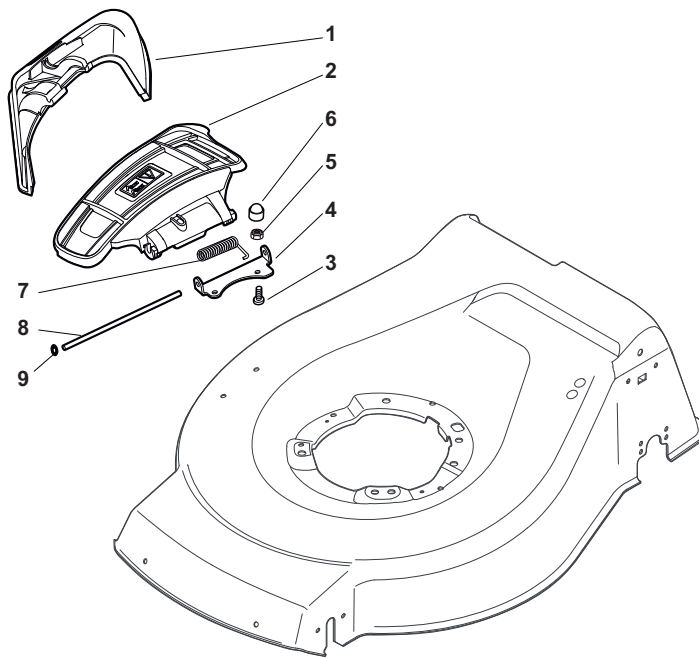

POS	PART. NO	Q.ty	DESCRIPTION	DESCRIZIONE	DESCRIPTION	BESCHREIBUNG	REMARKS
1	322108295/0	1	Stone-Guard	Parasassi	Pare-Pierres	Prallblech	
2	322600195/0	1	Ejection Guard	Protezione Uscita	Protection Sortie	Auswurfschutz	
3	112727803/0	2	Screw	Vite	Vis	Schraube	
4	322806639/0	1	Fulcrum Pin	Perno Fulcro	Pivot	Gelenkpunkt	
5	112154510/0	2	Nut	Dado	Ecrou	Mutter	
6	118203853/0	2	Protection	Cappuccio	Capuchon	Stecker	
7	122450456/0	1	Spring	Molla	Ressort	Feder	
8	122517869/0	1	Pin	Perno	Pivot	Bolzen	
9	112604896/0	2	Crown Fastener	Fissatore A Corona	Fixateur A Couronne	Kronescheibe