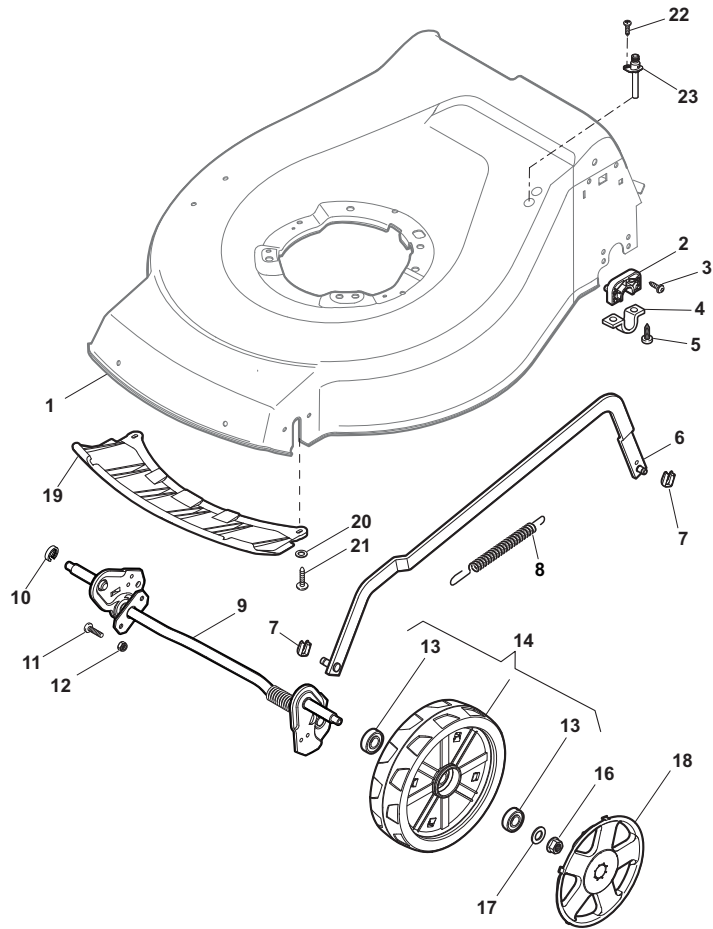

ILLUSTRATED PARTS LIST

NTL 484 R

- Use GLOBAL GARDEN PRODUCT Genuine Spare Parts specified in the parts list for repair and/or replacement.
- The contents described in the parts list may change due to improvement.
- The drawings of the spare parts are only indicative and might not represent the part in question exactly.
- The indications "right" - "left" - "front" - "rear" refer to the position of the operator when using the machine.
- When placing orders of parts for repair and/or replacement, make sure that the illustrated parts list is the one applying to the machine's year of manufacture, as shown on the identification plate attached to the machine.

POS	PART. NO	Q.ty	DESCRIPTION	DESCRIZIONE	DESCRIPTION	BESCHREIBUNG	REMARKS
1	381004544/0	1	Deck Red	Chassis Rosso	Châssis Rouge	Gehäuse Rot	
2	322785304/0	2	Support	Supporto	Support	Halter	
3	112728697/0	4	Screw	Vite	Vis	Schraube	
4	22545154/0	2	Plate	Piastrina	Plaquette	Plättchen	
5	112728697/0	4	Screw	Vite	Vis	Schraube	
6	381002041/0	1	Adjustment Rod	Asta Regolazione	Tige Reglage	Verstellungstange	
7	112436051/0	2	Plate	Piastrina	Plaquette	Plättchen	
8	122446193/0	1	Spring	Molla	Ressort	Feder	
9	381302859/0	1	Axle, Front Wheels	Asse Ruote Anteriore	Axe Roues Avant	Achse, Vorderrad	
10	22171002/0	1	Spacer	Distanziale	Entretoise	Distanzring	
11	112727803/0	4	Screw	Vite	Vis	Schraube	
12	12154510/0	4	Nut	Dado	Ecrou	Mutter	
13	19216035/0	2	Bearing	Cuscinetto	Coussinet	Lager	
14	381007448/0	2	Wheel Ø 180	Ruota Ø 180	Roue Ø 180	Rad Ø 180	
16	12155000/0	2	Nut	Dado	Ecrou	Mutter	
17	12521350/0	2	Washer	Rosetta	Rondelle	Scheibe	
18	22110382/0	2	Hub Cap	Coprimozzo	Couvre-Moyeu	Radkappe	
19	322500102/0	1	Air Intake Grill	Griglia Aspirazione	Grille D'Aspiration	Ansauggitter	
20	112523000/1	2	Washer	Rosetta	Rondelle	Scheibe	
21	12728124/0	2	Screw	Vite	Vis	Schraube	
22	12728450/0	1	Screw	Vite	Vis	Schraube	
23	322034002/0	1	Washing Connection	Attacco Acqua Lavaggio	Attaque Lavage	Waschenverbindung	