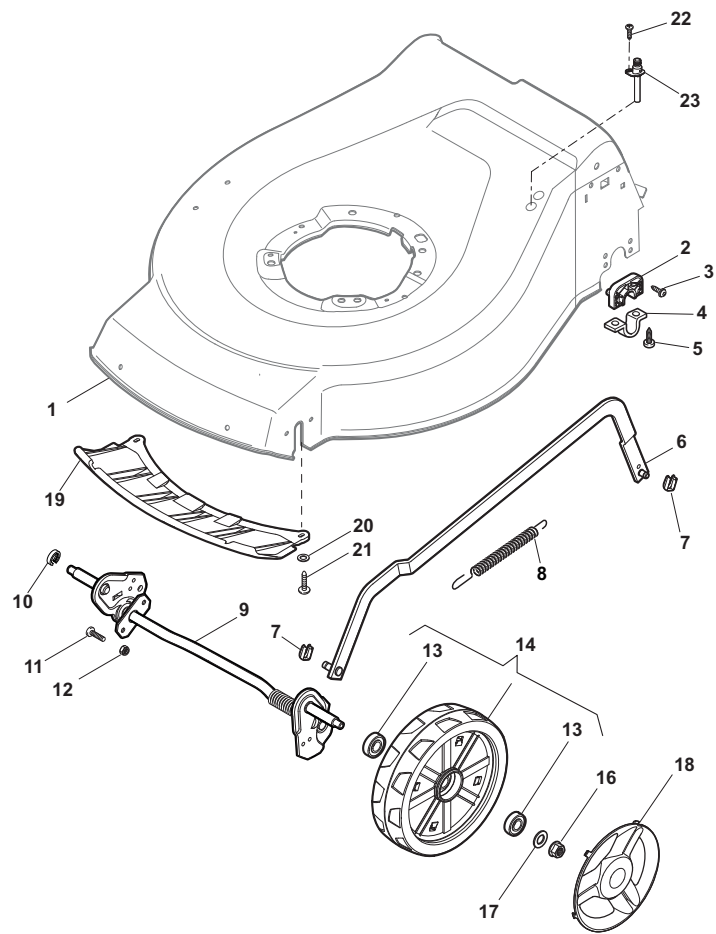

POS	PART. NO	Q.ty	DESCRIPTION	DESCRIZIONE	DESCRIPTION	BESCHREIBUNG	REMARKS
1	381004544/0	1	Deck Red	Chassis Rosso	Châssis Rouge	Gehäuse Rot	
2	322785304/0	2	Support	Supporto	Support	Halter	
3	112728697/0	4	Screw	Vite	Vis	Schraube	
4	22545154/0	2	Plate	Piastrina	Plaquette	Plättchen	
5	112728697/0	4	Screw	Vite	Vis	Schraube	
6	381002041/0	1	Adjustment Rod	Asta Regolazione	Tige Reglage	Verstellungstange	
7	112436051/0	2	Plate	Piastrina	Plaquette	Plättchen	
8	122446193/0	1	Spring	Molla	Ressort	Feder	
9	381302859/0	1	Axle, Front Wheels	Asse Ruote Anteriore	Axe Roues Avant	Achse, Vorderrad	
10	22171002/0	1	Spacer	Distanziale	Entretoise	Distanzring	
11	112727803/0	4	Screw	Vite	Vis	Schraube	
12	12154510/0	4	Nut	Dado	Ecrou	Mutter	
13	19216035/0	2	Bearing	Cuscinetto	Coussinet	Lager	
14	381007448/0	2	Wheel Ø 180	Ruota Ø 180	Roue Ø 180	Rad Ø 180	
16	12155000/0	2	Nut	Dado	Ecrou	Mutter	
17	12521350/0	2	Washer	Rosetta	Rondelle	Scheibe	
18	322110687/0	2	Hub Cap	Coprимozzo	Couvre-Moyeu	Radkappe	
19	322500102/0	1	Air Intake Grill	Griglia Aspirazione	Grille D'Aspiration	Ansauggitter	
20	112523000/1	2	Washer	Rosetta	Rondelle	Scheibe	
21	12728124/0	2	Screw	Vite	Vis	Schraube	
22	12728450/0	1	Screw	Vite	Vis	Schraube	
23	322034002/0	1	Washing Connection	Attacco Acqua Lavaggio	Attaque Lavage	Waschenverbindung