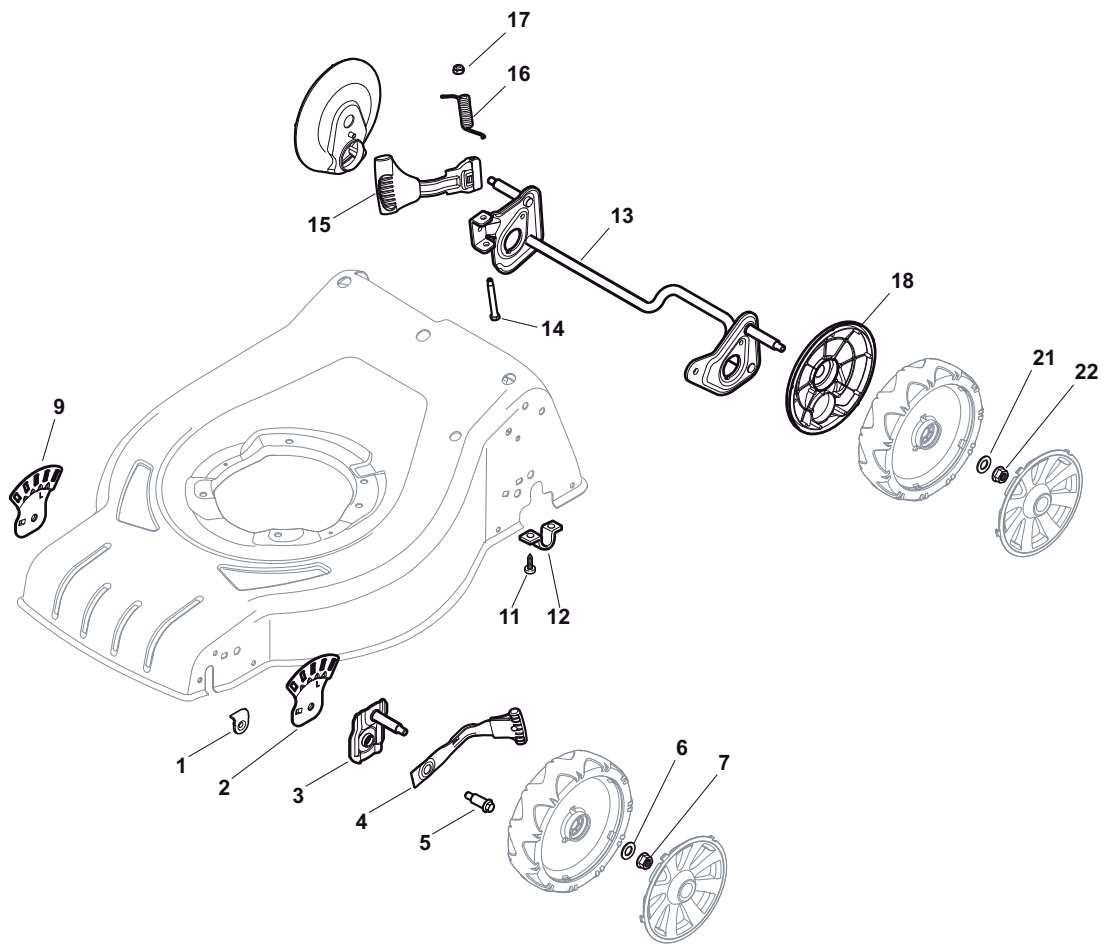

ILLUSTRATED PARTS LIST

CS-CR 484 SE CS-CR 484 SEQ

- Use GLOBAL GARDEN PRODUCT Genuine Spare Parts specified in the parts list for repair and/or replacement.
- The contents described in the parts list may change due to improvement.
- The drawings of the spare parts are only indicative and might not represent the part in question exactly.
- The indications "right" - "left" - "front" - "rear" refer to the position of the operator when using the machine.
- When placing orders of parts for repair and/or replacement, make sure that the illustrated parts list is the one applying to the machine's year of manufacture, as shown on the identification plate attached to the machine.

POS	PART. NO	Q.ty	DESCRIPTION	DESCRIZIONE	DESCRIPTION	BESCHREIBUNG	REMARKS
1	322545189/0	2	Plate	Piastrina	Plaquette	Plättchen	
2	322735597/1	1	Sector, Height Adjustment	Settore Di Regolazione	Secteur Reglage	Sektor, Höheverstellung	
3	381005141/0	2	Support, Wheel	Supporto Ruota	Support Roue	Halter, Rad	
4	381003354/0	2	Lever, Height Adjustment	Leva Regolazione Altezza	Levier, Reglage Hauteur	Hebel, Höheverstellung	
5	22519811/0	2	Pin	Perno	Pivot	Bolzen	
6	12521350/0	2	Washer	Rosetta	Rondelle	Scheibe	
7	12155000/0	2	Nut	Dado	Ecrou	Mutter	
9	322735595/1	1	Sector, Height Adjustment	Settore Di Regolazione	Secteur Reglage	Sektor, Höheverstellung	
11	112728698/0	4	Screw	Vite	Vis	Schraube	
12	22545152/0	2	Plate	Piastrina	Plaquette	Platte	
13	381302819/0	1	Axle, Rear Wheels	Asse Ruote Posteriori	Axe Roues Arriere	Achse, Hinterrad	
14	122534131/0	1	Pin	Perno	Pivot	Bolzen	
15	381003356/0	1	Lever, Height Adjustment	Leva Regolazione Altezza	Levier, Reglage Hauteur	Hebel, Höheverstellung	
16	122446192/0	1	Spring	Molla	Ressort	Feder	
17	12154510/0	1	Nut	Dado	Ecrou	Mutter	
18	322600204/0	2	Wheel Protection	Prot. Ruote	Protection Roue	Schütz, Rechtes	
21	12521350/0	2	Washer	Rosetta	Rondelle	Scheibe	
22	12155000/0	2	Nut	Dado	Ecrou	Mutter	