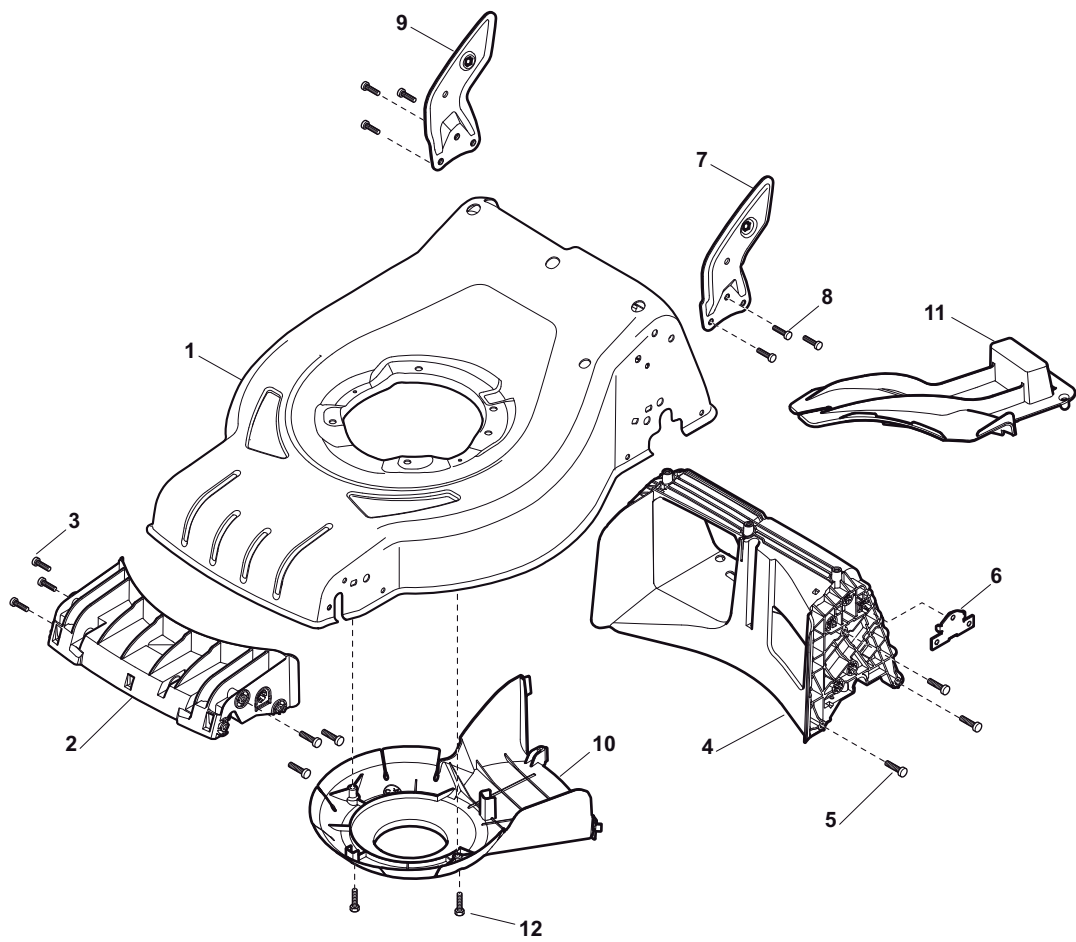

POS	PART. NO	Q.ty	DESCRIPTION	DESCRIZIONE	DESCRIPTION	BESCHREIBUNG	REMARKS
1	381004018/0	1	Deck Red	Chassis Rosso	Châssis Rouge	Gehäuse Rot	
1	381004024/0	1	Deck Black	Chassis Nero	Châssis Noir	Gehäuse Schwarz	
1	381004613/0	1	Deck Red	Chassis Rosso	Châssis Rouge	Gehäuse Rot	Side Discharge
2	322108301/0	1	Front Conveyor Assy	Convogl. Anteriore	Ens. Convoyeur Avant	Hinterleitblechvorder	
3	112728699/0	6	Screw	Vite	Vis	Schraube	
4	322108302/0	1	Rear Conveyor Assy	Convogl. Posteriore	Ens. Convoyeur Post.	Hinterleitblechsatz	
5	112728699/0	6	Screw	Vite	Vis	Schraube	
6	322545213/0	2	Plate	Piastrina	Plaquette	Platte	
7	381005139/0	1	Bracket, L	Staffa Sx	Bride G	Pratze, Linke	
8	112727801/0	6	Screw	Vite	Vis	Schraube	
9	381005137/0	1	Bracket, R	Staffa Dx	Bride D	Pratze, Rechte	
10	322060242/0	1	Protection, Belt	Carter Cinghia	Protection Courroie	Schutz, Riemen	
11	322140239/0	1	Deflector	Deflettore	Deflecteur	Deflektor	
12	12728530/0	2	Screw	Vite	Vis	Schraube