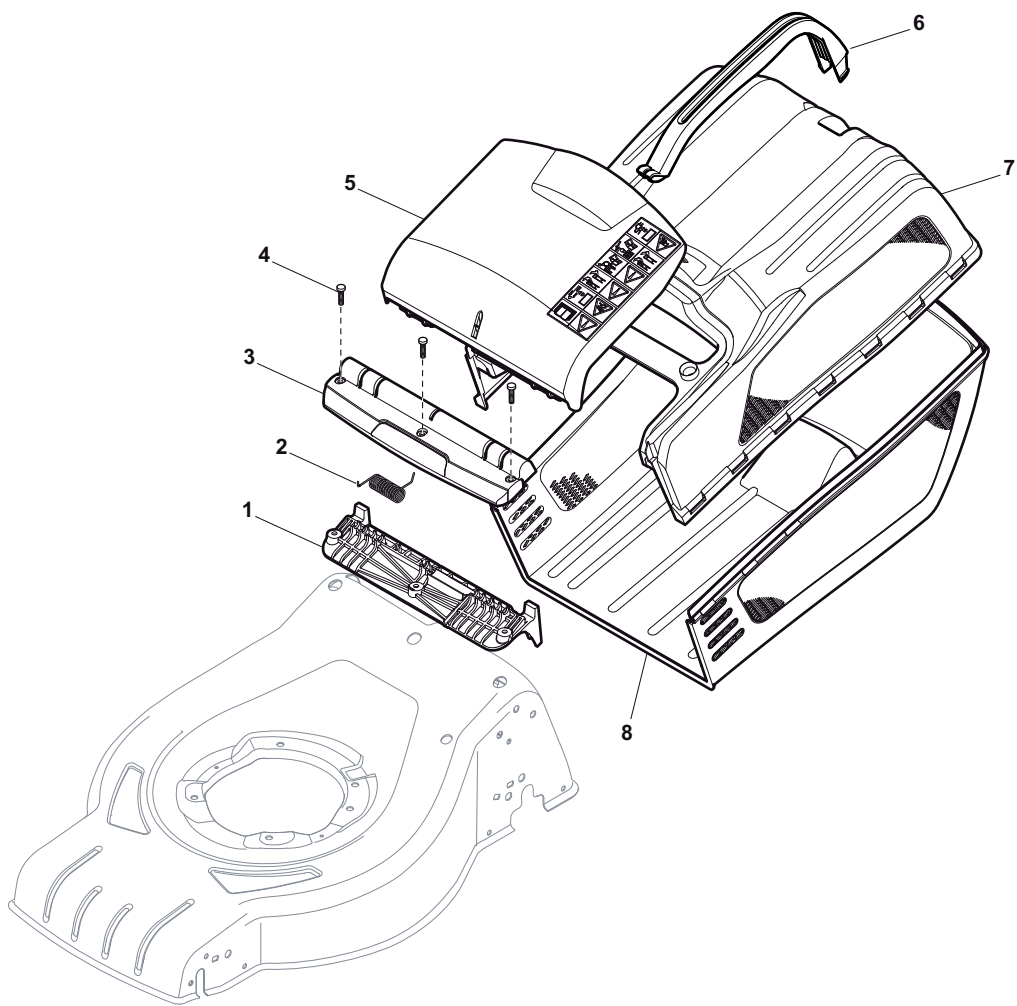

POS	PART. NO	Q.ty	DESCRIPTION	DESCRIZIONE	DESCRIPTION	BESCHREIBUNG	REMARKS
1	322785331/0	1	Support	Supporto	Support	Halter	
2	122450464/0	1	Spring	Molla	Ressort	Feder	
3	322109557/0	1	Cover, Grey	Copertura	Couvre	Kappe	Grey
3	322109556/0	1	Cover, Yellow	Copertura	Couvre	Kappe	Yellow
4	112728699/0	3	Screw	Vite	Vis	Schraube	
5	322600216/1	1	Stone-Guard, Grey	Parasassi	Pare-Pierres	Prallblech	Grey
5	322600214/1	1	Stone-Guard, Yellow	Parasassi	Pare-Pierres	Prallblech	Yellow
6	322393645/0	1	Handle	Maniglia	Poignée	Griff	
7	322486263/0	1	Grassbox Upper Part	Parte Sup.Sacco	Sac, Partie Superieure	Korb Oberteil	
8	322486267/0	1	Grassbox Lower Part	Parte Infer. Sacco	Sac, Partie Inferieure	Korb Unterteil