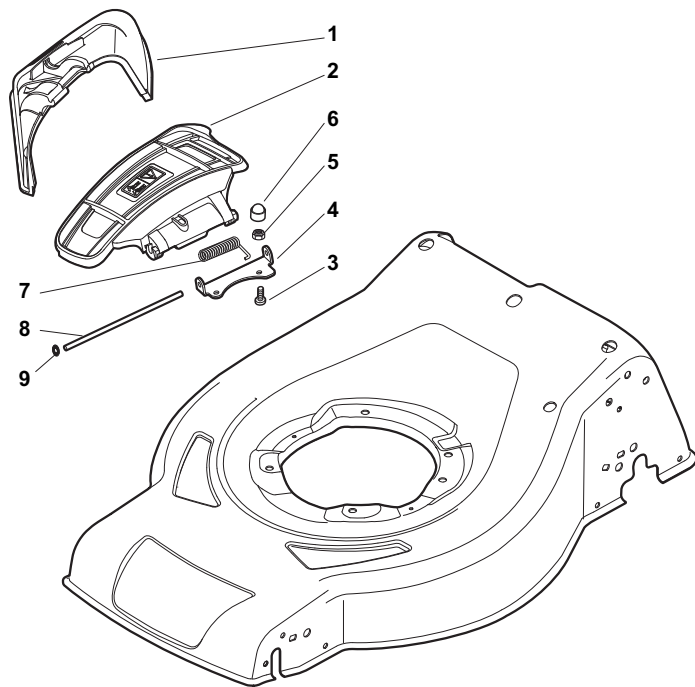

POS	PART. NO	Q.ty	DESCRIPTION	DESCRIZIONE	DESCRIPTION	BESCHREIBUNG	REMARKS
1	322108309/0	1	Rear Conveyor Assy	Convogl. Posteriore	Ens. Convoyeur Post.	Hinterleitblechsatz	
2	322600238/0	1	Ejection Guard	Protezione Uscita	Protection Sortie	Auswurfschutz	
3	112727803/0	2	Screw	Vite	Vis	Schraube	
4	322806639/0	1	Fulcrum Pin	Perno Fulcro	Pivot	Gelenkpunkt	
5	112154510/0	2	Nut	Dado	Ecrou	Mutter	
6	118203853/0	2	Protection	Cappuccio	Capuchon	Stecker	
7	122450456/0	1	Spring	Molla	Ressort	Feder	
8	122517869/0	1	Pin	Perno	Pivot	Bolzen	
9	112604896/0	2	Crown Fastener	Fissatore A Corona	Fixateur A Couronne	Kronescheibe