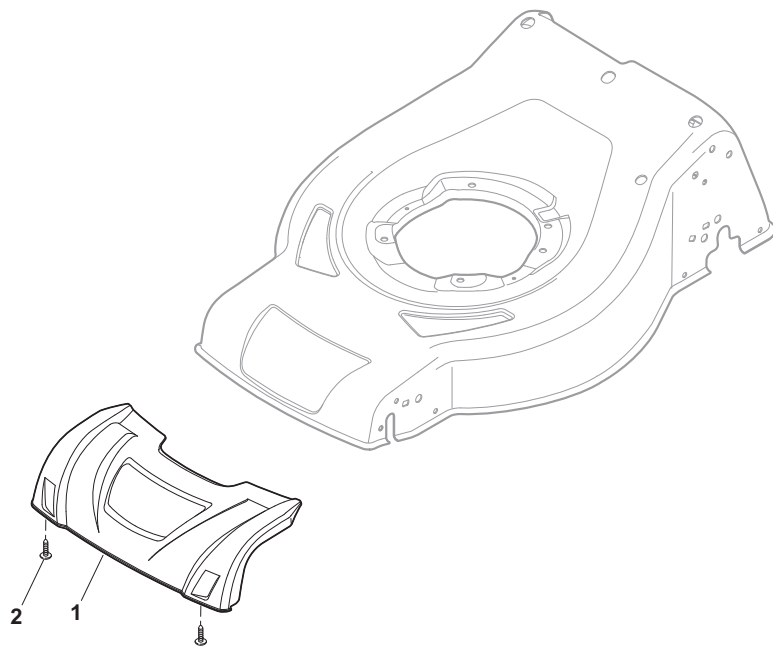

POS	PART. NO	Q.ty	DESCRIPTION	DESCRIZIONE	DESCRIPTION	BESCHREIBUNG	REMARKS
1	322226169/0	1	Mask, Black	Mascherina, Nero	Mesque, Noir	Maske, Schwarz	
2	112728698/0	2	Screw	Vite	Vis	Schraube