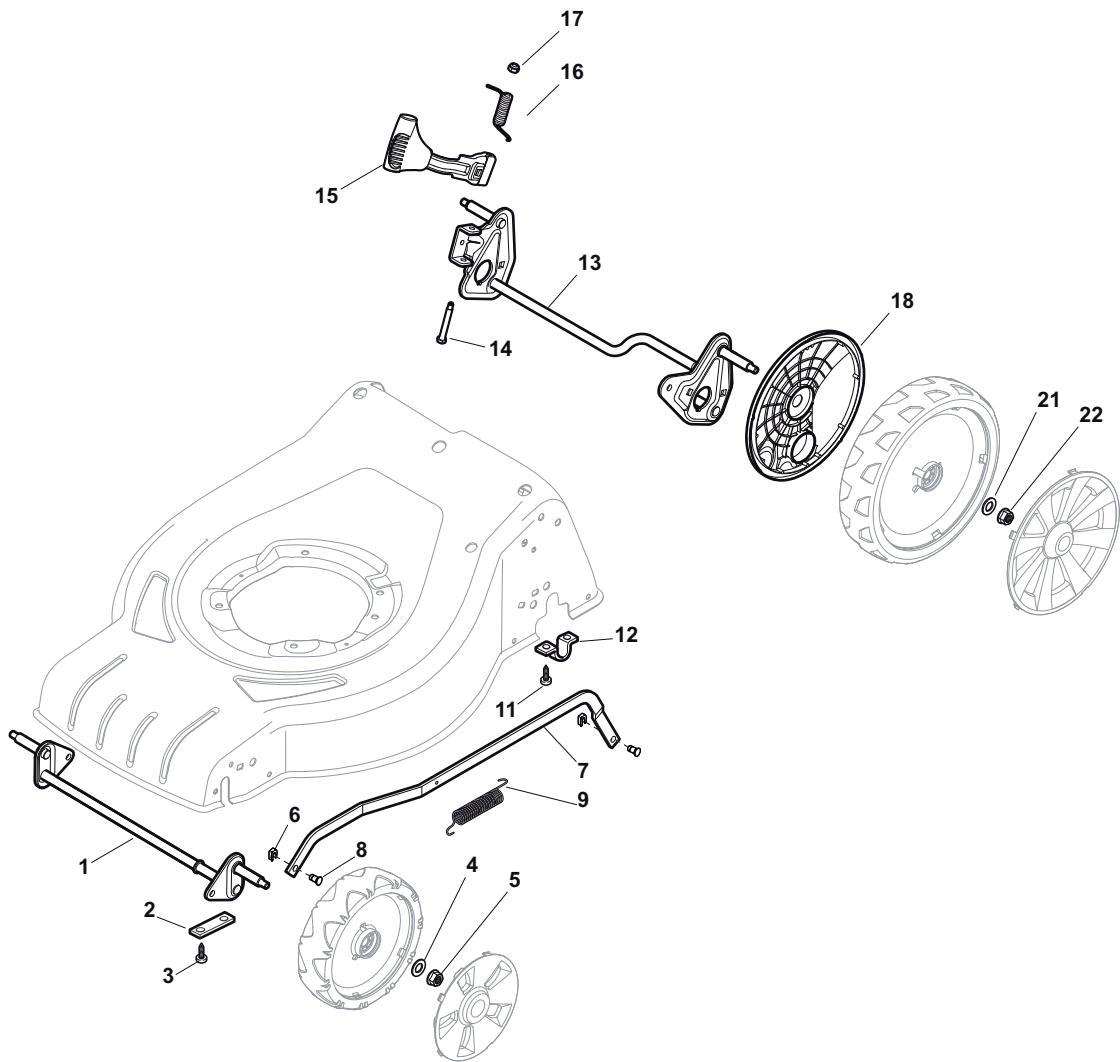

# ILLUSTRATED PARTS LIST

**CRC-CSC 534 WS**  
**CRC-CSC 534 WSE**  
**CRC-CSC 534 WSQ**  
**CRC-CSC 534 WSQE**

- Use GLOBAL GARDEN PRODUCT Genuine Spare Parts specified in the parts list for repair and/or replacement.
- The contents described in the parts list may change due to improvement.
- The drawings of the spare parts are only indicative and might not represent the part in question exactly.
- The indications "right" - "left" - "front" - "rear" refer to the position of the operator when using the machine.
- When placing orders of parts for repair and/or replacement, make sure that the illustrated parts list is the one applying to the machine's year of manufacture, as shown on the identification plate attached to the machine.

POS	PART. NO	Q.ty	DESCRIPTION	DESCRIZIONE	DESCRIPTION	BESCHREIBUNG	REMARKS
1	381302853/0	1	Axle, Front Wheels	Asse Ruote Anteriori	Axe Roues Avant	Achse, Vorderrad	
2	322545142/0	2	Plate	Piastrina	Plaquette	Plättchen	
3	112728698/0	4	Screw	Vite	Vis	Schraube	
4	112521350/0	2	Washer	Rosetta	Rondelle	Scheibe	
5	112155000/0	2	Nut	Dado	Ecrou	Mutter	
6	112436051/0	2	Plate	Piastrina	Plaquette	Plättchen	
7	322869679/0	1	Rod, Height Adjustment	Asta Comando Regol. Altezza	Tige Commande Reglage Hauteur	Stange, Höneverstellung	
8	122519823/0	2	Pin	Perno	Pivot	Bolzen	
9	122446193/0	1	Spring	Molla	Ressort	Feder	
11	112728698/0	4	Screw	Vite	Vis	Schraube	
12	322545152/0	2	Plate	Piastrina	Plaquette	Plättchen	
13	381302849/0	1	Axle, Rear Wheels	Asse Ruote Posteriore	Axe Roues Arriere	Achse, Hinterrad	
14	122534131/0	1	Pin	Perno	Pivot	Bolzen	
15	381003356/0	1	Lever, Height Adjustment	Leva Regolazione Altezza	Levier Reglage Hauteur	Hebel, Höneverstellung	
16	122446192/0	1	Spring	Molla	Ressort	Feder	
17	112154510/0	1	Nut	Dado	Ecrou	Mutter	
18	322600240/0	2	Stone-Guard	Parasassi	Pare-Pierres	Prallblech	
21	112521350/0	2	Washer	Rosetta	Rondelle	Scheibe	
22	112155000/0	2	Nut	Dado	Ecrou	Mutter	