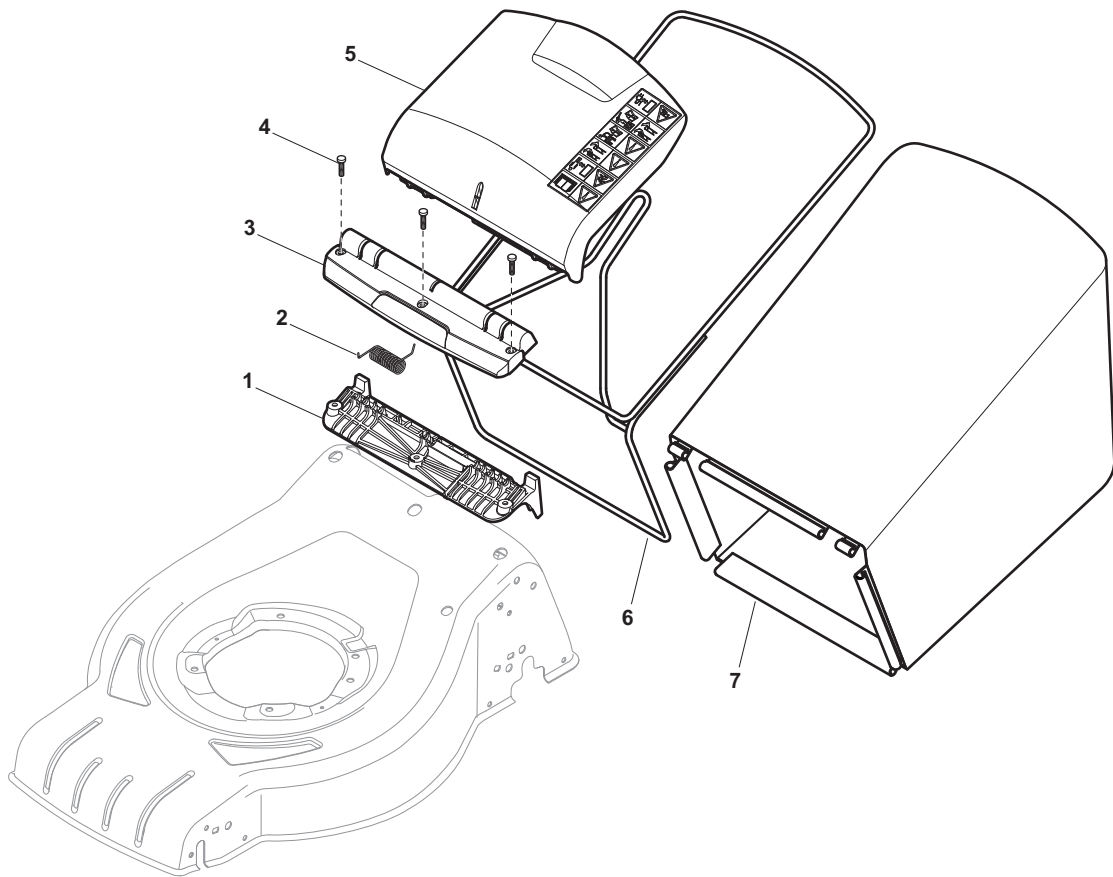

POS	PART. NO	Q.ty	DESCRIPTION	DESCRIZIONE	DESCRIPTION	BESCHREIBUNG	REMARKS
1	322785331/0	1	Support	Supporto	Support	Halter	
2	122450464/0	1	Spring	Molla	Ressort	Feder	
3	322109556/0	1	Cover, Yellow	Capottina Gialla	Capot Jaune	Haube Gelb	
3	322109557/0	1	Cover, Grey	Capottina Grigio	Capot Jaune	Haube Gelb	
4	112728699/0	3	Screw	Vite	Vis	Schraube	
5	322600214/1	1	Stone-Guard Yellow	Parasassi Giallo	Pare-Pierres, Jaune	Prallblech, Gelb	
5	322600216/1	1	Stone-Guard Grey	Parasassi Grigio	Pare-Pierres, Gris	Prallblech, Grau	
6	181006409/0	1	Chassis Box	Telaio Sacco	Châssis Bac	Rahmen Sack	
7	181002319/0	1	Box, Fabric	Sacco, Tela	Sac, Toile	Sack, Tuck