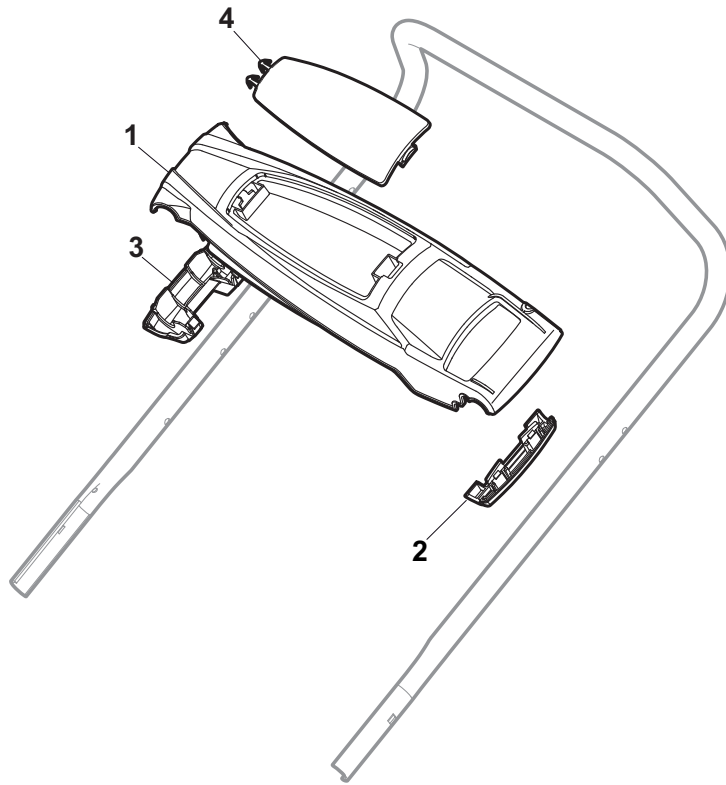

POS	PART. NO	Q.ty	DESCRIPTION	DESCRIZIONE	DESCRIPTION	BESCHREIBUNG	REMARKS
1	322120190/0	1	Dash Board Red	Cruscotto Rosso	Console Rouge	Konsole Rote	Red
1	322120192/0	1	Dash Board Yellow	Cruscotto Giallo	Console Jaune	Konsole Gelbe	Yellow
2	322546055/0	1	Plate	Piastrina	Plaque	Plättchen	Red
2	322546057/0	1	Plate	Piastrina	Plaque	Plättchen	Yellow
3	322546054/0	1	Plate	Piastrina	Plaque	Plättchen	Red
3	322546056/0	1	Plate	Piastrina	Plaque	Plättchen	Yellow
4	322120191/0	1	Dash Board Cover	Copertura Cruscotto	Console Couverture	Konsole Haube