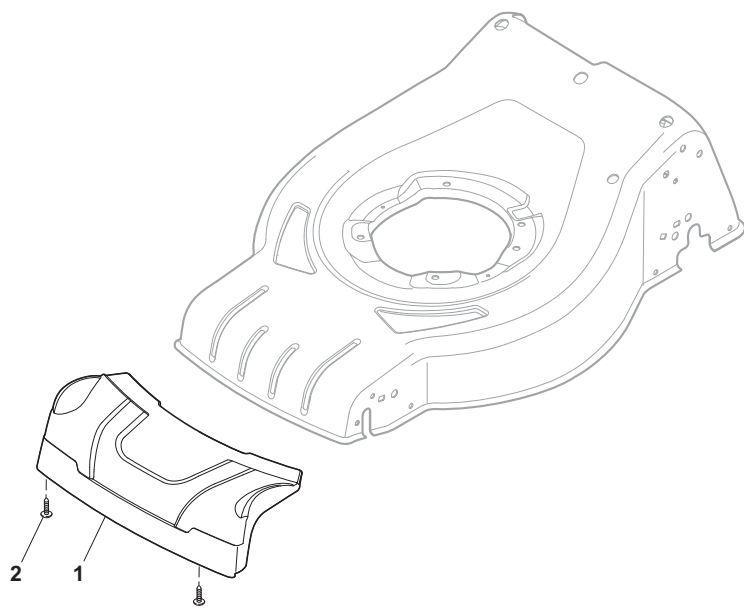

POS	PART. NO	Q.ty	DESCRIPTION	DESCRIZIONE	DESCRIPTION	BESCHREIBUNG	REMARKS
1	322226171/0	1	Mask, Black	Mascherina, Nero	Mesque, Noir	Maske, Schwarz	
2	112728698/0	2	Screw	Vite	Vis	Schraube