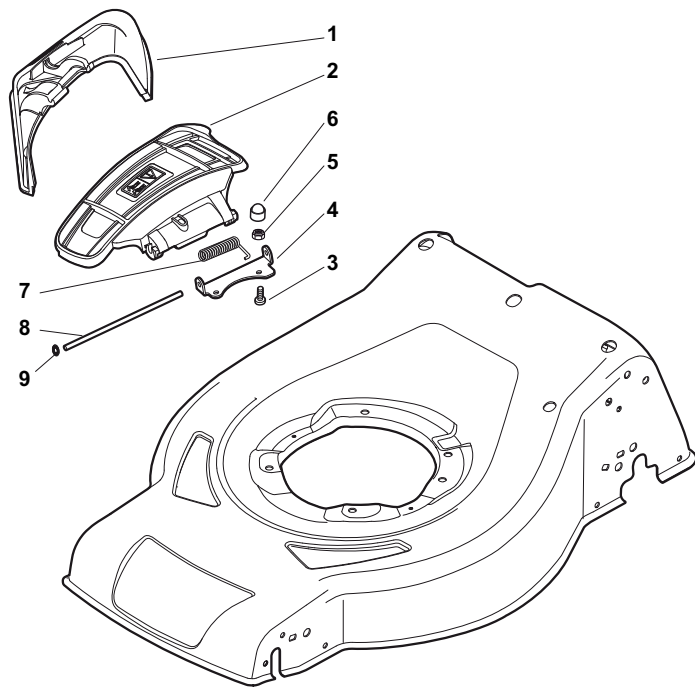

POS	PART. NO	Q.ty	DESCRIPTION	DESCRIZIONE	DESCRIPTION	BESCHREIBUNG	REMARKS
1	322108309/0	1	Stone-Guard	Parasassi	Pare-Pierres	Prallblech	
2	322600238/0	1	Ejection Guard	Protezione Uscita	Protection Sortie	Auswurfschutz	
3	112727803/0	2	Screw	Vite	Vis	Schraube	
4	322806639/0	1	Fulcrum Pin	Fulcro	Point D'Appui	Gelenkpunkt	
5	12154510/0	2	Nut	Dado	Ecrou	Mutter	
6	18203853/0	2	Protection	Cappuccio	Capuchon	Stecker	
7	122450456/0	1	Spring	Molla	Ressort	Feder	
8	122517869/0	1	Pin	Perno	Pivot	Bolzen	
9	12604896/0	2	Crown Fastener	Fissatore A Corona	Fixateur A Couronne	Kronescheibe