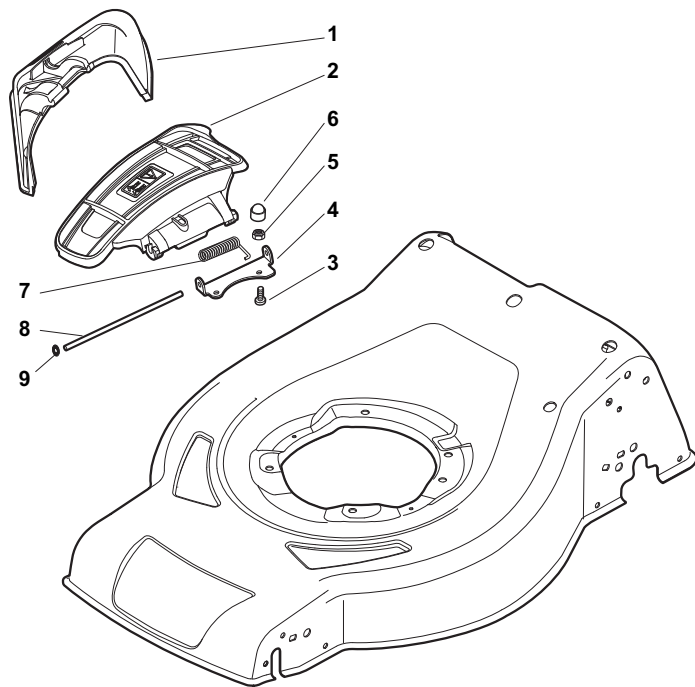

POS	PART. NO	Q.ty	DESCRIPTION	DESCRIZIONE	DESCRIPTION	BESCHREIBUNG	REMARKS
1	322108309/0	1	Stone-Guard	Parasassi	Pare-Pierres	Prallblech	
2	322600238/0	1	Ejection Guard	Protezione Uscita	Protection Sortie	Auswurfschutz	
3	112727803/0	2	Screw	Vite	Vis	Schraube	
4	322806639/0	1	Fulcrum Pin	Fulcro	Point D'Appui	Gelenkpunkt	
5	12154510/0	2	Nut	Dado	Ecrou	Mutter	
6	18203853/0	2	Protection	Cappuccio	Capuchon	Stecker	
7	122450456/0	1	Spring	Molla	Ressort	Feder	
8	122517869/0	1	Pin	Perno	Pivot	Bolzen	
9	12604896/0	2	Crown Fastener	Fissatore A Corona	Fixateur A Couronne	Kronescheibe