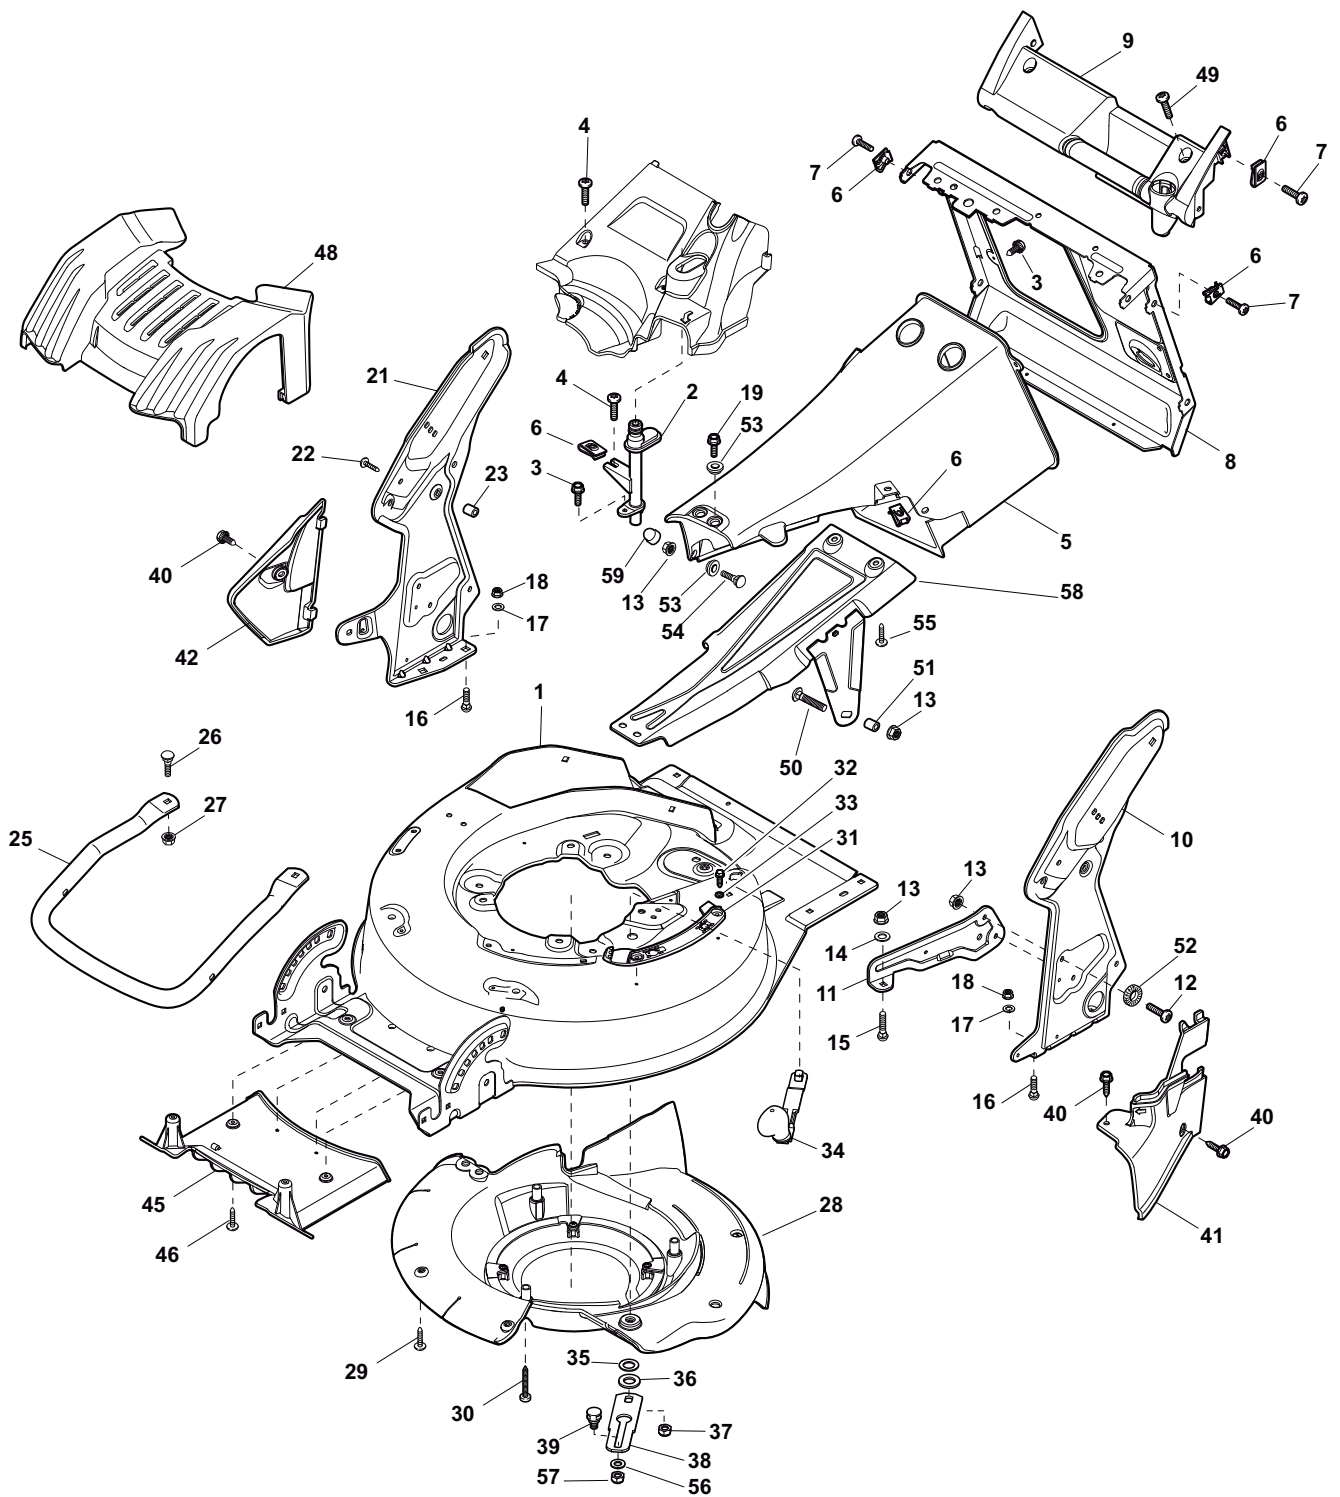

POS	PART. NO	Q.ty	DESCRIPTION	DESCRIZIONE	DESCRIPTION	BESCHREIBUNG	REMARKS
1	381003944/0	1	Deck INOX	Chassis INOX	Châssis INOX	Gehäuse INOX	
1	381003875/0	1	Deck Yellow	Chassis Giallo	Châssis Jaune	Gehäuse Gelb	
2	322034001/1	1	Washing Connection	Attacco Lavaggio	Attaque Lavage	Waschenverbindung	
3	125943004/0	5	Screw	Vite	Vis	Schraube	
4	112727802/0	2	Screw	Vite	Vis	Schraube	
5	322108294/0	1	Conveyor Yellow	Convogliatore Giallo	Convoyeur Jaune	Leitblechsatz Gelb	
6	112437507/0	12	Plate	Piastrina	Plaquette	Plättchen	
7	112727802/0	8	Screw	Vite	Vis	Schraube	
8	381545321/1	1	Rear Plate	Piastra Posteriore	Plaque Arriere	Hintere Platte	TR
8	381545323/1	1	Rear Plate	Piastra Posteriore	Plaque Arriere	Hintere Platte	TR/E
9	322785282/0	1	Support	Supporto	Support	Halter	
10	381545333/0	1	Bracket, L	Staffa Sx	Bride G	Pratze, Linke	
11	322545191/0	1	Support	Supporto	Support	Halter	
12	112727803/0	2	Screw	Vite	Vis	Schraube	
13	12154510/0	4	Nut	Dado	Ecrou	Mutter	
14	12521330/0	1	Washer	Rosetta	Rondelle	Scheibe	
15	12815200/0	1	Screw	Vite	Vis	Schraube	
16	12818690/0	4	Screw	Vite	Vis	Schraube	
17	12521350/0	4	Washer	Rosetta	Rondelle	Scheibe	
18	12155000/0	4	Nut	Dado	Ecrou	Mutter	
19	12729601/1	2	Screw	Vite	Vis	Schraube	
21	381545331/0	1	Bracket, R	Staffa Dx	Bride D	Pratze, Rechte	
22	112735662/1	2	Screw	Vite	Vis	Schraube	
23	122534128/0	2	Pin	Piolo	Bondon	Dübel	
25	381393702/0	2	Protection	Protezione	Protection	Schutz	
26	12815205/0	2	Screw	Vite	Vis	Schraube	
27	12154510/0	2	Nut	Dado	Ecrou	Mutter	
28	381102203/0	1	Protection Mulching	Carter Mulching	Protection Mulching	Schutz Mulching	
29	125943004/0	2	Screw	Vite	Vis	Schraube	
30	112735115/0	3	Screw	Vite	Vis	Schraube	
31	322500052/2	1	Shoe	Pattino	Bloc De Glissement	Gleitblock	
32	12731580/0	2	Screw	Vite	Vis	Schraube	
33	12521331/0	2	Washer	Rosetta	Rondelle	Scheibe	
34	381003338/0	1	Lever	Leva Comando	Levier	Hebel	
35	21660100/0	1	Washer	Rosetta	Rondelle	Scheibe	
36	12521370/0	1	Washer	Rondella	Rondelle	Scheibe	
37	12154210/0	1	Nut	Dado	Ecrou	Mutter	
38	322320009/0	1	Lever	Leva	Levier	Hebel	
39	122042022/0	1	Bush	Bussola	Douille	Buchse	
40	125943004/0	3	Screw	Vite	Vis	Schraube	
41	322109830/0	1	Guard Black	Carter Nero	Carter Noire	Blech Schwarz	
42	322109825/0	1	Guard Black	Carter Nero	Carter Noire	Blech Schwarz	
45	322500101/0	1	Air Intake Grill	Griglia Aspirazione	Grille D'Aspiration	Ansauggitter	
46	112728706/0	2	Screw	Vite	Vis	Schraube	
46	12728703/0	4	Screw	Vite	Vis	Schraube	
48	322226140/0	1	Mask, Yellow	Mascherina, Giallo	Mesque, Jaune	Maske, Gelb	
48	322226141/0	1	Mask, Black	Mascherina, Nero	Mesque, Noir	Maske, Schwarz	
49	112727801/0	2	Screw	Vite	Vis	Schraube	
50	112815270/0	2	Screw	Vite	Vis	Schraube	
51	122671664/0	2	Spacer	Distanziale	Entretoise	Distanzring	
52	12540040/0	2	Washer	Rosetta	Rondelle	Scheibe	
53	325160039/0	6	Spacer	Distanziale	Entretoise	Distanzring	
54	112794986/0	1	Screw	Vite	Vis	Schraube	
55	112727799/0	2	Screw	Vite	Vis	Schraube	
56	12521350/0	1	Washer	Rondella	Rondelle	Scheibe	
57	12155000/0	1	Nut	Dado	Ecrou	Mutter	
58	381608501/0	1	Stiffening Lower	Rinforzo Inf	Réinforcement Inf	Verstärkung	
59	18203853/0	1	Protection	Capuccio	Capuchon	Stecker