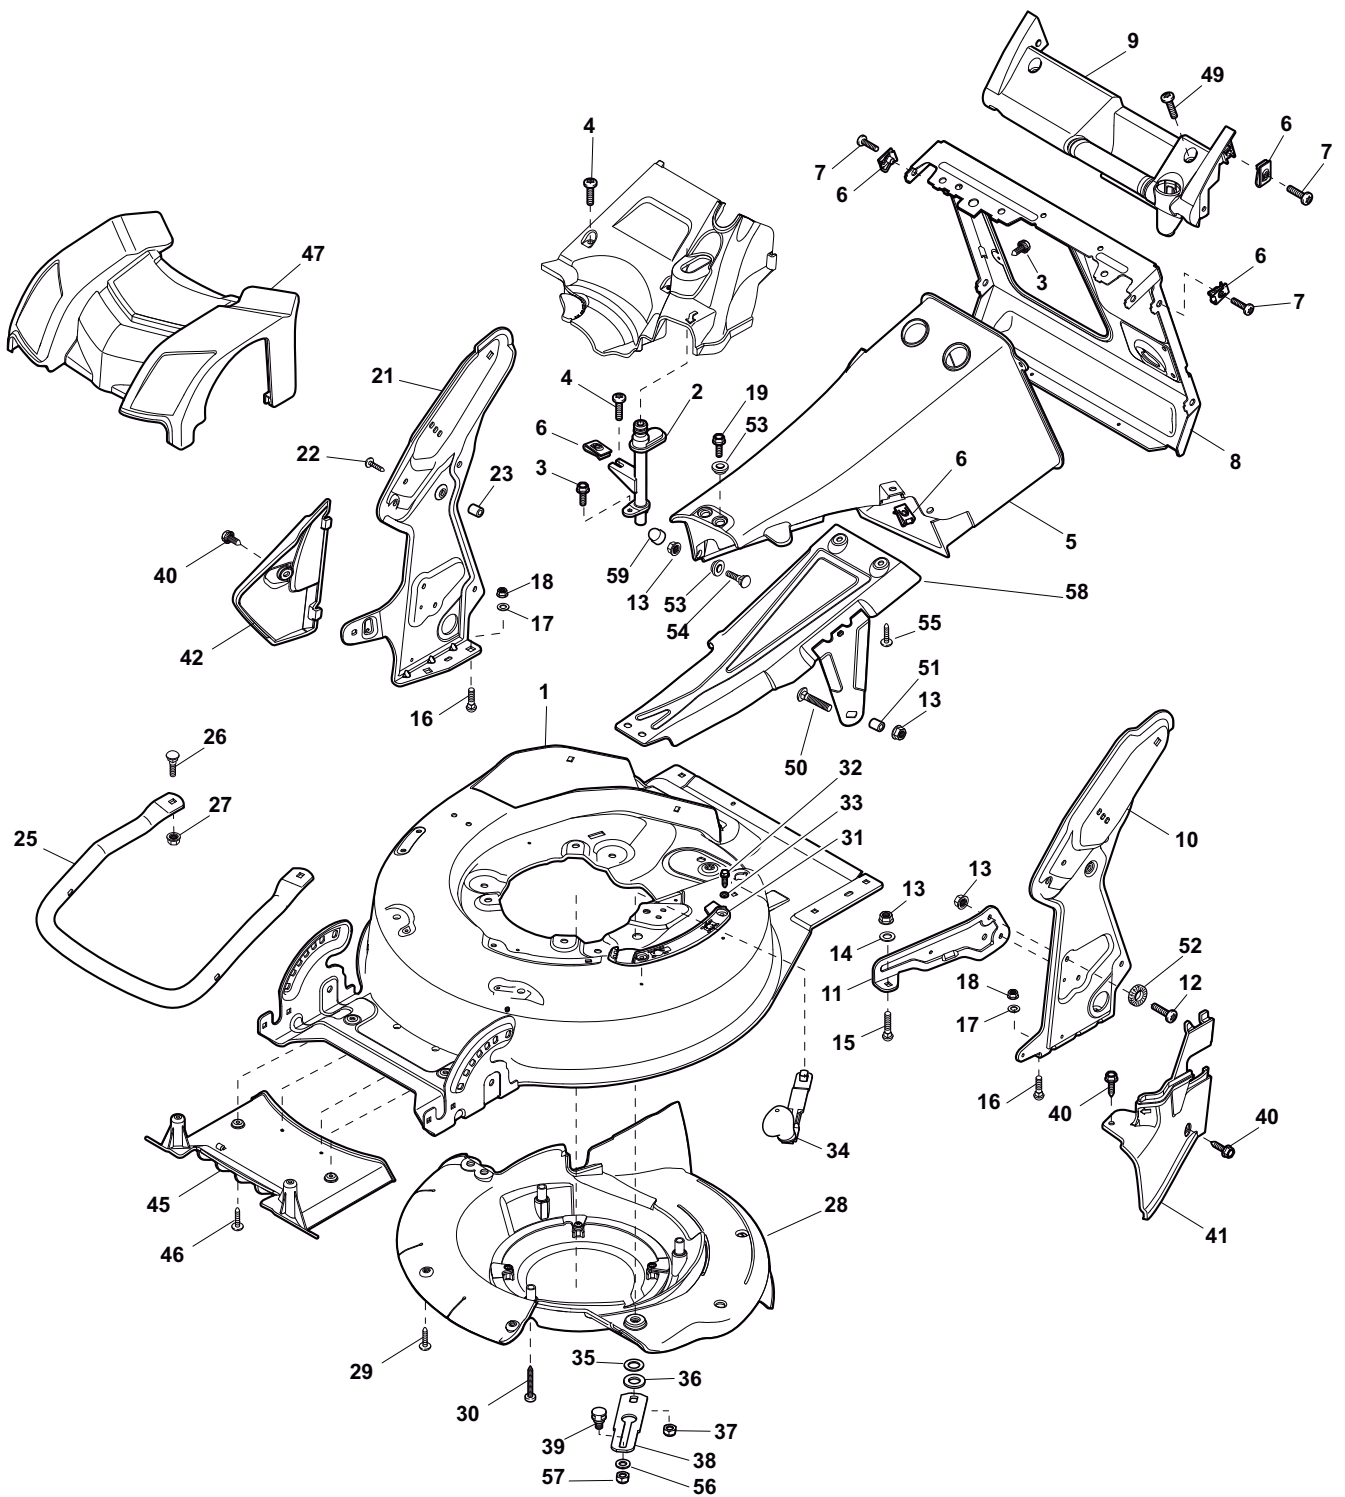

POS	PART. NO	Q.ty	DESCRIPTION	DESCRIZIONE	DESCRIPTION	BESCHREIBUNG	REMARKS
1	381003876/0	1	Deck Grey	Chassis Grigio	Châssis Gris	Gehäuse Grau	
1	381003944/0	1	Deck INOX	Chassis INOX	Châssis INOX	Gehäuse INOX	
2	322034001/1	1	Washing Connection	Attacco Lavaggio	Attaque Lavage	Waschenverbindung	
3	125943004/0	5	Screw	Vite	Vis	Schraube	
4	112727802/0	2	Screw	Vite	Vis	Schraube	
5	322108292/0	1	Conveyor Red	Convogliatore Rosso	Convoyeur Rouge	Leitblechsatz Rot	
6	112437507/0	12	Plate	Piastrina	Plaquette	Plättchen	
7	112727802/0	8	Screw	Vite	Vis	Schraube	
8	381545321/1	1	Rear Plate	Piastra Posteriore	Plaque Arriere	Hintere Platte	TR
8	381545323/1	1	Rear Plate	Piastra Posteriore	Plaque Arriere	Hintere Platte	TR/E
9	322785282/0	1	Support	Supporto	Support	Halter	
10	381545333/0	1	Bracket, L	Staffa Sx	Bride G	Pratze, Linke	
11	322545191/0	1	Support	Supporto	Support	Halter	
12	112727803/0	2	Screw	Vite	Vis	Schraube	
13	12154510/0	4	Nut	Dado	Ecrou	Mutter	
14	12521330/0	1	Washer	Rosetta	Rondelle	Scheibe	
15	12815200/0	1	Screw	Vite	Vis	Schraube	
16	12818690/0	4	Screw	Vite	Vis	Schraube	
17	12521350/0	4	Washer	Rosetta	Rondelle	Scheibe	
18	12155000/0	4	Nut	Dado	Ecrou	Mutter	
19	12729601/1	2	Screw	Vite	Vis	Schraube	
21	381545331/0	1	Bracket, R	Staffa Dx	Bride D	Pratze, Rechte	
22	112735662/1	2	Screw	Vite	Vis	Schraube	
23	122534128/0	2	Pin	Piolo	Bondon	Dübel	
25	381393702/0	2	Protection	Protezione	Protection	Schutz	
26	12815205/0	2	Screw	Vite	Vis	Schraube	
27	12154510/0	2	Nut	Dado	Ecrou	Mutter	
28	381102203/0	1	Protection Mulching	Carter Mulching	Protection Mulching	Schutz Mulching	
29	125943004/0	2	Screw	Vite	Vis	Schraube	
30	112735115/0	3	Screw	Vite	Vis	Schraube	
31	322500052/2	1	Shoe	Pattino	Bloc De Glissement	Gleitblock	
32	12731580/0	2	Screw	Vite	Vis	Schraube	
33	12521331/0	2	Washer	Rosetta	Rondelle	Scheibe	
34	381003338/0	1	Lever	Leva Comando	Levier	Hebel	
35	21660100/0	1	Washer	Rosetta	Rondelle	Scheibe	
36	12521370/0	1	Washer	Rondella	Rondelle	Scheibe	
37	12154210/0	1	Nut	Dado	Ecrou	Mutter	
38	322320009/0	1	Lever	Leva	Levier	Hebel	
39	122042022/0	1	Bush	Bussola	Douille	Buchse	
40	125943004/0	3	Screw	Vite	Vis	Schraube	
41	322109830/0	1	Guard Black	Carter Nero	Carter Noire	Blech Schwarz	
42	322109825/0	1	Guard Black	Carter Nero	Carter Noire	Blech Schwarz	
45	322500101/0	1	Air Intake Grill	Griglia Aspirazione	Grille D'Aspiration	Ansauggitter	
46	112728706/0	2	Screw	Vite	Vis	Schraube	
46	12728703/0	4	Screw	Vite	Vis	Schraube	
47	322226139/0	1	Mask, Red	Mascherina, Rosso	Mesque, Rouge	Maske, Rot	
49	112727801/0	2	Screw	Vite	Vis	Schraube	
50	112815270/0	2	Screw	Vite	Vis	Schraube	
51	122671664/0	2	Spacer	Distanziale	Entretoise	Distanzring	
52	12540040/0	2	Washer	Rosetta	Rondelle	Scheibe	
53	325160039/0	6	Spacer	Distanziale	Entretoise	Distanzring	
54	112794986/0	1	Screw	Vite	Vis	Schraube	
55	112727799/0	2	Screw	Vite	Vis	Schraube	
56	12521350/0	1	Washer	Rondella	Rondelle	Scheibe	
57	12155000/0	1	Nut	Dado	Ecrou	Mutter	
58	381608501/0	1	Stiffening Lower	Rinforzo Inf	Réinforcement Inf	Verstärkung	
59	18203853/0	1	Protection	Capuccio	Capuchon	Stecker