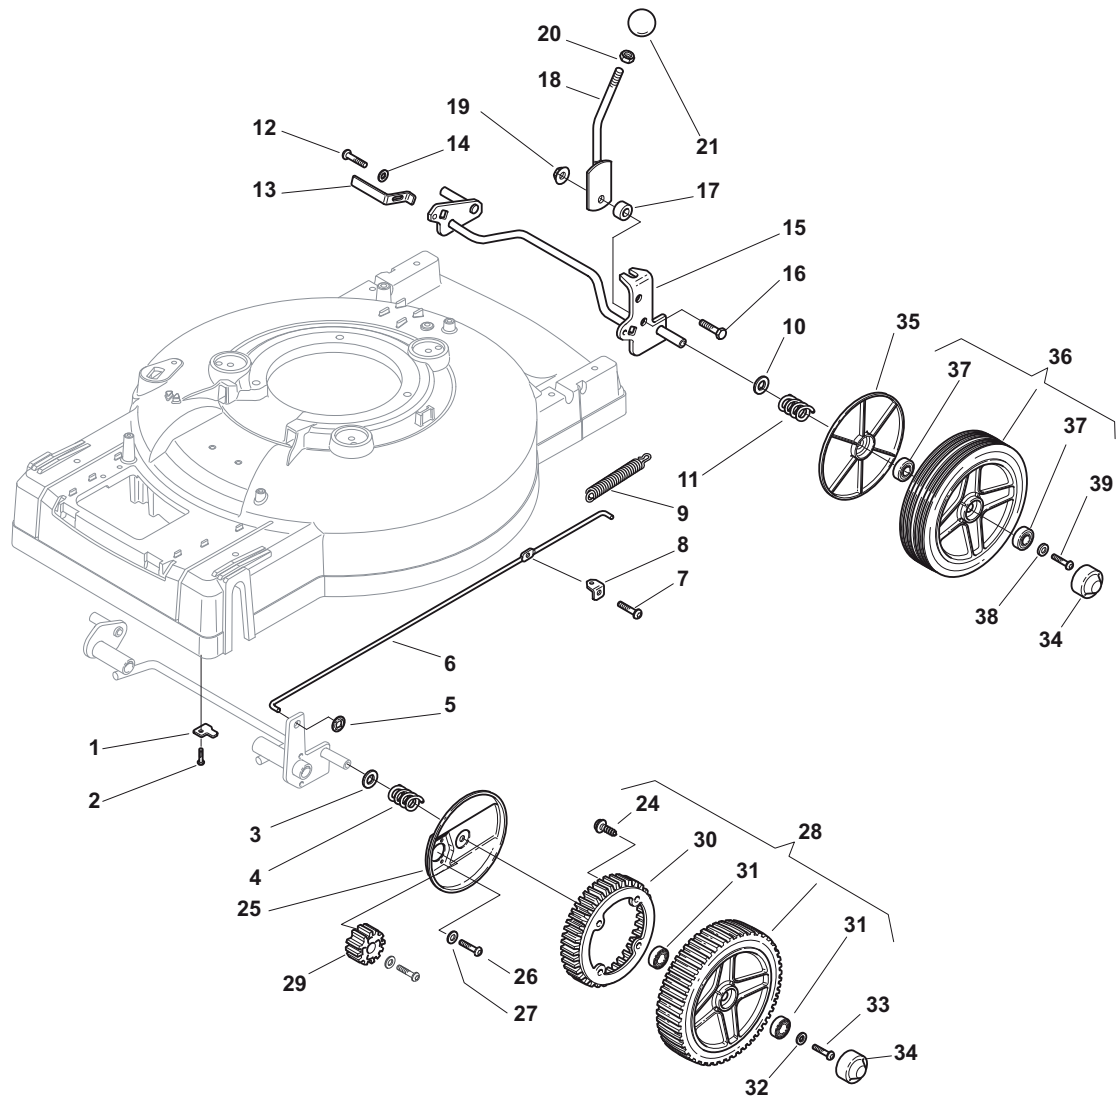

POS	PART. NO	Q.ty	DESCRIPTION	DESCRIZIONE	BESCHREIBUNG	DESCRIPTION	REMARKS
1	322545157/1	2	Plate	Piastrina	Plaquette	Plättchen	
2	112735662/1	4	Screw	Vite	Vis	Schraube	
3	122671659/0	2	Washer	Rosetta	Rondelle	Scheibe	
4	122430215/0	2	Spring	Molla	Ressort	Feder	
5	112604899/0	2	Crown Fastener	Fissatore A Corona	Fixateur A Couronne	Kronescheibe	
6	122033331/0	1	Rod, Height Adjustment Control	Asta Comando Regolazione Altezza	Tige Commande Reglage Hauteur	Stange, Höheverstellung	
7	112735651/0	1	Screw	Vite	Vis	Schraube	
8	322545139/0	1	Plate	Piastrina	Plaquette	Plättchen	
9	122446183/0	1	Spring	Molla	Ressort	Feder	
10	122671659/0	2	Washer	Rosetta	Rondelle	Scheibe	
11	122430215/0	2	Spring	Molla	Ressort	Feder	
12	112735661/0	2	Screw	Vite	Vis	Schraube	
13	322551529/0	2	Plate	Piastrina	Plaquette	Plättchen	
14	112521330/0	2	Washer	Rosetta	Rondelle	Scheibe	
15	381002835/0	1	Axle, Rear Wheels	Asse Ruote Posteriore	Axe Roues Arriere	Achse, Hinterrad	
16	112793701/0	1	Screw	Vite	Vis	Schraube	
17	122170830/0	1	Spacer	Distanziale	Entretoise	Distanzring	
18	381003317/0	1	Lever, Height Adjustment	Leva Regolazione Altezza	Levier Reglage Hauteur	Hebel, Höheverstellung	
19	112293201/0	1	Nut	Dado	Ecrou	Mutter	
20	112293200/0	1	Nut	Dado	Ecrou	Mutter	
21	322399812/0	1	Knob	Manopolina	Poignée	Griff	
24	112728210/0	4	Screw	Vite	Vis	Schraube	
25	322600129/0	2	Protection, Wheel	Protezione Ruote	Protection Roue	Schütz, Räder	
26	112735661/0	4	Screw	Vite	Vis	Schraube	
27	112521330/0	4	Washer	Rosetta	Rondelle	Scheibe	
28	381007367/0	2	Wheel Ø 205	Ruota Ø 205	Roue Ø 205	Rad Ø 205	
29	122570128/0	2	Pinion	Pignone	Pignon	Ritzel	
30	322120108/0	2	Ring Gear	Corona	Couronne	Kranz	
31	119216038/0	4	Bearing	Cuscinetto	Coussinet	Lager	
32	112521460/0	2	Washer	Rosetta	Rondelle	Scheibe	
33	112735662/1	2	Screw	Vite	Vis	Schraube	
34	322110380/0	4	Hub Cap	Coprimezzo	Couvre-Moyeu	Radkappe	
35	322600130/0	2	Protection, Wheel	Protezione Ruote	Protection Roue	Schütz, Räder	
36	381007365/0	2	Wheel Ø 205	Ruota Ø 205	Roue Ø 205	Rad Ø 205	
37	119216038/0	4	Bearing	Cuscinetto	Coussinet	Lager	
38	112521460/0	2	Washer	Rosetta	Rondelle	Scheibe	
39	112735662/1	2	Screw	Vite	Vis	Schraube