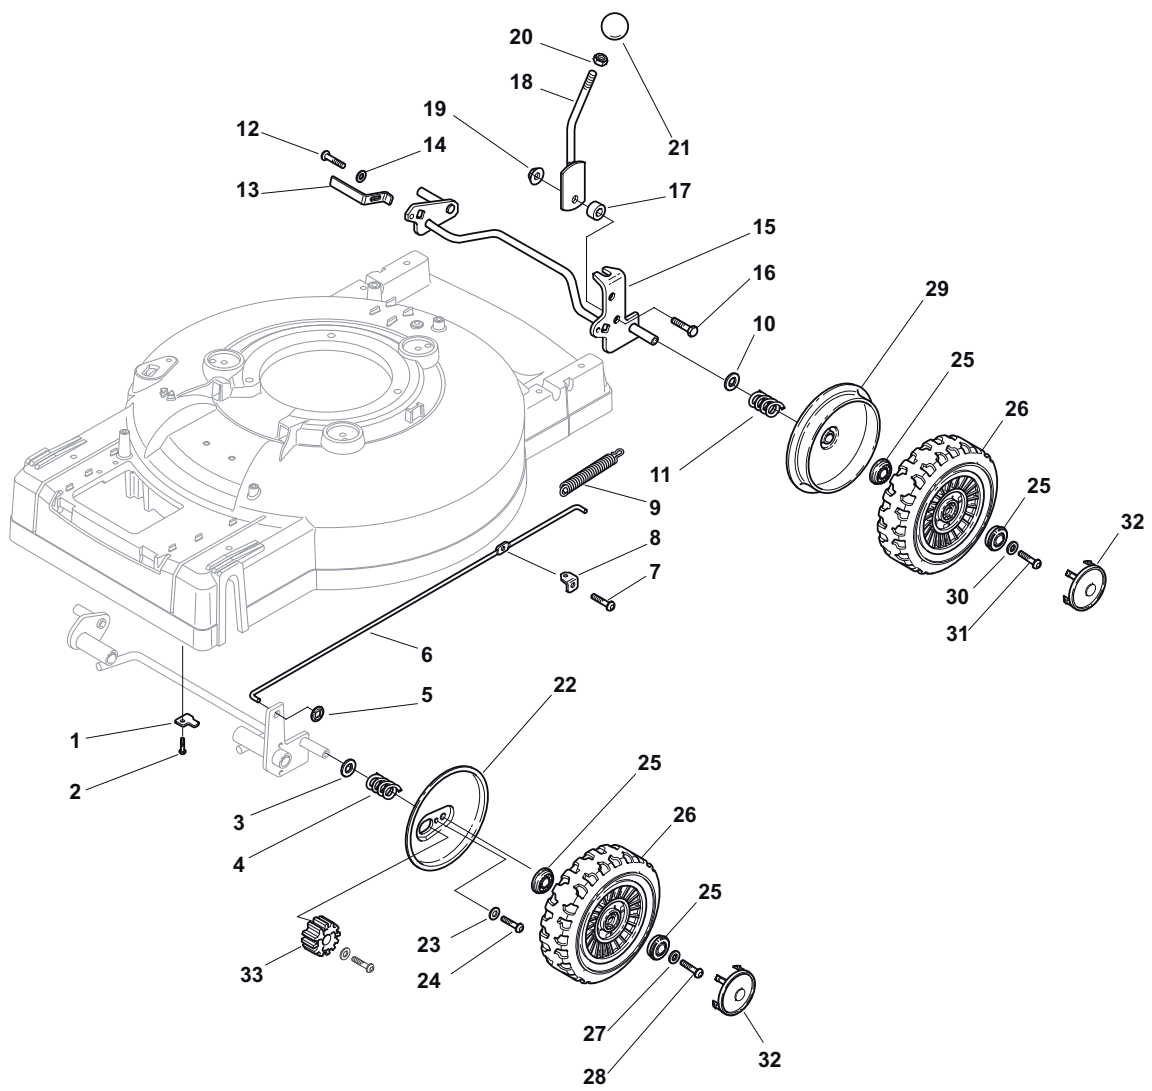

POS	PART. NO	Q.ty	DESCRIPTION	DESCRIZIONE	BESCHREIBUNG	DESCRIPTION	REMARKS
1	322545157/1	2	Plate	Piastrina	Plaquette	Plättchen	
2	112735662/1	4	Screw	Vite	Vis	Schraube	
3	122671659/0	2	Washer	Rosetta	Rondelle	Scheibe	
4	122430215/0	2	Spring	Molla	Ressort	Feder	
5	112604899/0	2	Crown Fastener	Fissatore A Corona	Fixateur A Couronne	Kronescheibe	
6	122033331/0	1	Rod, Height Adjustment Control	Asta Comando Regolazione Altezza	Tige Commande Reglage Hauteur	Stange, Höheverstellung	
7	112735651/0	1	Screw	Vite	Vis	Schraube	
8	322545139/0	1	Plate	Piastrina	Plaquette	Plättchen	
9	122446183/0	1	Spring	Molla	Ressort	Feder	
10	122671659/0	2	Washer	Rosetta	Rondelle	Scheibe	
11	122430215/0	2	Spring	Molla	Ressort	Feder	
12	112735661/0	2	Screw	Vite	Vis	Schraube	
13	322551529/0	2	Plate	Piastrina	Plaquette	Plättchen	
14	112521330/0	2	Washer	Rosetta	Rondelle	Scheibe	
15	381002835/0	1	Axle, Rear Wheels	Asse Ruote Posteriore	Axe Roues Arriere	Achse, Hinterrad	
16	112793701/0	1	Screw	Vite	Vis	Schraube	
17	122170830/0	1	Spacer	Distanziale	Entretoise	Distanzring	
18	381003317/0	1	Lever, Height Adjustment	Leva Regolazione Altezza	Levier Reglage Hauteur	Hebel, Höneverstellung	
19	112293201/0	1	Nut	Dado	Ecrou	Mutter	
20	112293200/0	1	Nut	Dado	Ecrou	Mutter	
21	322399812/0	1	Knob	Manopolina	Poignée	Griff	
22	322600121/0	2	Protection, Wheel	Protezione Ruote	Protection Roue	Schütz, Räder	
23	112521330/0	2	Washer	Rosetta	Rondelle	Scheibe	
24	112735661/0	2	Screw	Vite	Vis	Schraube	
25	122122201/0	8	Bearing	Cuscinetto	Coussinet	Lager	
26	381007361/0	4	Wheel Ø 190	Ruota Ø 190	Roue Ø190	Rad Ø 190	
27	112521460/0	4	Washer	Rosetta	Rondelle	Scheibe	
28	112735662/1	4	Screw	Vite	Vis	Schraube	
29	322600122/0	2	Protection, Wheel	Protezione Ruote	Protection Roue	Schütz, Räder	
30	112521460/0	4	Washer	Rosetta	Rondelle	Scheibe	
31	112735662/1	4	Screw	Vite	Vis	Schraube	
32	322110384/0	4	Hub Cap	Coprizzo	Couvre-Moyeu	Radkappe	
33	122570128/0	2	Pinion	Pignone	Pignon	Ritzel