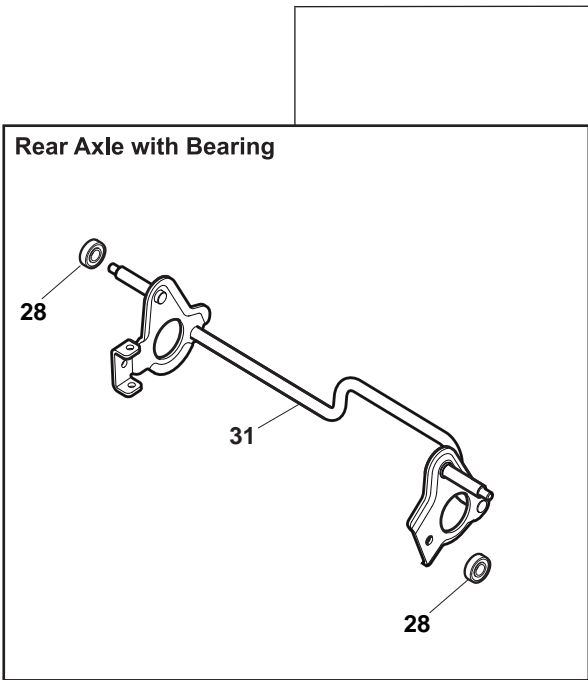

POS	PART. NO	Q.ty	DESCRIPTION	DESCRIZIONE	DESCRIPTION	BESCHREIBUNG	REMARKS
1	381004536/0	1	Deck Red	Chassis Rosso	Châssis Rouge	Gehäuse Rot	
1	381004538/0	1	Deck Red	Chassis Rosso	Châssis Rouge	Gehäuse Rot	Side Discharge
1	381004562/0	1	Deck Yellow	Chassis Giallo	Châssis Jaune	Gehäuse Gelb	
2	122534131/0	1	Pin	Perno	Pivot	Bolzen	
3	322322851/0	1	Lever, Height Adjustment	Leva Regolazione Altezza	Levier Reglage Hauteur	Hebel, Höneverstellung	
4	112154510/0	1	Nut	Dado	Ecrou	Mutter	
5	112788512/0	1	Screw	Vite	Vis	Schraube	
6	322394503/0	1	Knob	Manopolina	Poignée	Griff	
7	112521310/0	1	Washer	Rosetta	Rondelle	Scheibe	
8	112150000/0	1	Nut	Dado	Ecrou	Mutter	
9	112728450/0	1	Screw	Vite	Vis	Schraube	
10	322034002/0	1	Washing Connection	Attacco Acqua Lavaggio	Attaque Lavage	Waschenverbindung	
11	322735587/0	1	Sector, Height Adjustment	Settore Regolazione Altezza	Secteur Reglage Hauteur	Sektor, Höneverstellung	
12	122171002/0	2	Spacer	Distanziale	Entretoise	Distanzring	
13	112789000/0	2	Screw	Vite	Vis	Schraube	
14	381003351/0	1	Lever, Height Adjustment	Leva Regolazione Altezza	Levier Reglage Hauteur	Hebel, Höneverstellung	
15	112154330/0	2	Nut	Dado	Ecrou	Mutter	
16	112727803/0	4	Screw	Vite	Vis	Schraube	
17	381002881/1	1	Axle, Front Wheels	Asse Ruote Anteriori	Axe Roues Avant	Achse, Vorderrad	
18	112154510/0	4	Nut	Dado	Ecrou	Mutter	
21	322600145/0	2	Protection, Wheel	Protezione Ruote	Protection Roue	Schütz, Räder	
24	112521350/0	4	Washer	Rosetta	Rondelle	Scheibe	
25	112155000/0	4	Nut	Dado	Ecrou	Mutter	
26	112728697/0	4	Screw	Vite	Vis	Schraube	
27	322600207/0	2	Protection, Wheel	Protezione Ruote	Protection Roue	Schütz, Räder	
28	119216035/0	2	Bearing	Cuscinetto	Coussinet	Lager	
29	322042065/0	2	Bush	Bussola	Douille	Büchse	
31	381302827/0	1	Axle, Rear Wheels	Asse Ruote Posteriore	Axe Roues Arriere	Achse, Hinterrad	
33	112728697/0	4	Screw	Vite	Vis	Schraube	
34	322545152/0	2	Plate	Piastrina	Plaquette	Plättchen	
35	112728697/0	4	Screw	Vite	Vis	Schraube	
36	322785304/1	2	Support	Supporto	Support	Halter	
37	122570120/1	1	Pinion L	Pignone Sx	Pignon G	Ritzel Linkes	
38	322120114/0	2	Ring Gear	Corona	Couronne	Kranz	
39	122570110/1	1	Pinion R	Pignone Dx	Pignon D	Ritzel Rechtes	
40	112728706/0	6	Screw	Vite	Vis	Schraube	
41	122446192/0	1	Spring	Molla	Ressort	Feder