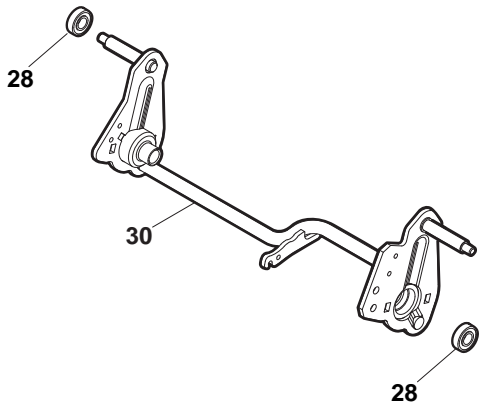

Rear Axle with Plastic Bushing