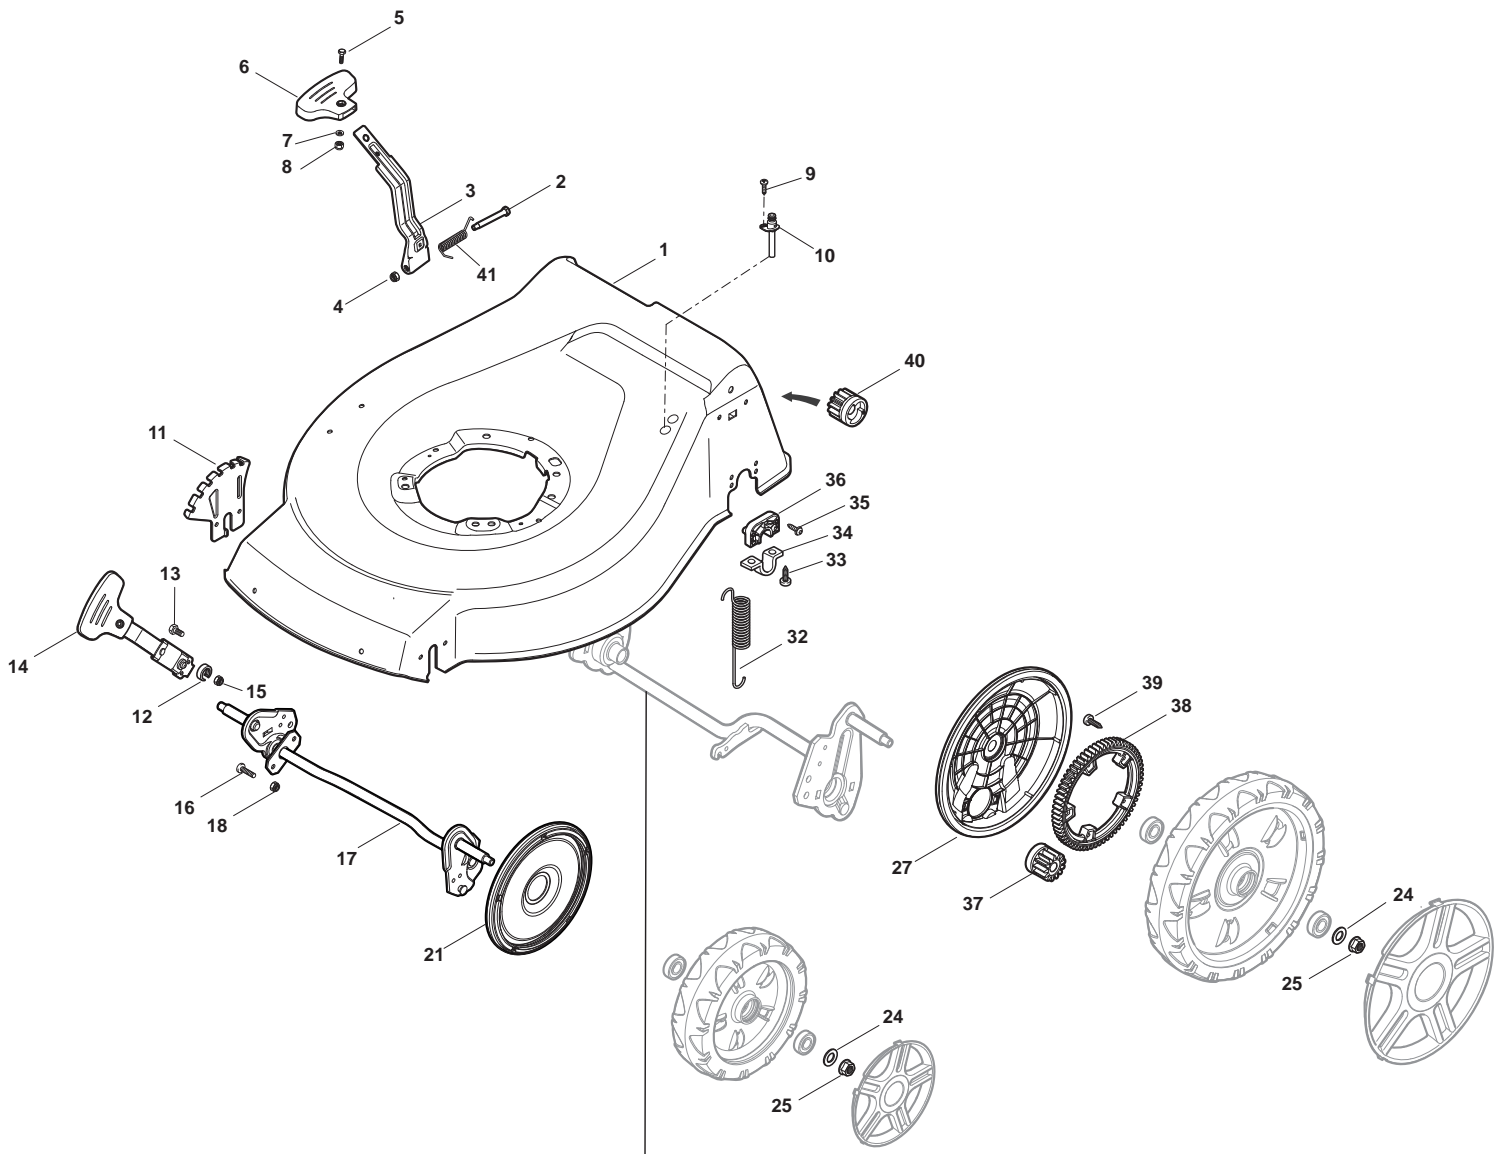

Rear Axle with Bearing

POS	PART. NO	Q.ty	DESCRIPTION	DESCRIZIONE	DESCRIPTION	BESCHREIBUNG	REMARKS
1	381004536/0	1	Deck Red	Chassis Rosso	Châssis Rouge	Gehäuse Rot	
1	381004562/0	1	Deck Yellow	Chassis Giallo	Châssis Jaune	Gehäuse Gelb	
1	381004538/0	1	Deck Red	Chassis Rosso	Châssis Rouge	Gehäuse Rot	Side Discharge
2	122534131/0	1	Pin	Perno	Pivot	Bolzen	
3	381003398/0	1	Lever, Height Adjustment	Leva Regolazione Altezza	Levier Reglage Hauteur	Hebel, Höneverstellung	
4	112154510/0	1	Nut	Dado	Ecrou	Mutter	
5	112788512/0	1	Screw	Vite	Vis	Schraube	
6	322394503/0	1	Knob	Manopolina	Poignée	Griff	
7	112521310/0	1	Washer	Rosetta	Rondelle	Scheibe	
8	112150000/0	1	Nut	Dado	Ecrou	Mutter	
9	112728450/0	1	Screw	Vite	Vis	Schraube	
10	322034002/0	1	Washing Connection	Attacco Acqua Lavaggio	Attaque Lavage	Waschenverbindung	
11	322735589/0	1	Sector, Height Adjustment	Settore Regolazione Altezza	Secteur Reglage Hauteur	Sektor, Höneverstellung	
12	122171002/0	2	Spacer	Distanziale	Entretoise	Distanzring	
13	112789000/0	2	Screw	Vite	Vis	Schraube	
14	381003351/0	1	Lever, Height Adjustment	Leva Regolazione Altezza	Levier Reglage Hauteur	Hebel, Höneverstellung	
15	112154330/0	2	Nut	Dado	Ecrou	Mutter	
16	112727803/0	4	Screw	Vite	Vis	Schraube	
17	381002881/1	1	Axle, Front Wheels	Asse Ruote Anteriori	Axe Roues Avant	Achse, Vorderrad	
18	112154510/0	4	Nut	Dado	Ecrou	Mutter	
21	322600145/0	2	Protection, Wheel	Protezione Ruote	Protection Roue	Schütz, Räder	
24	112521350/0	4	Washer	Rosetta	Rondelle	Scheibe	
25	112155000/0	4	Nut	Dado	Ecrou	Mutter	
26	112728697/0	4	Screw	Vite	Vis	Schraube	
27	322600208/0	2	Protection, Wheel	Protezione Ruote	Protection Roue	Schütz, Räder	
28	119216035/0	2	Bearing	Cuscinetto	Coussinet	Lager	
29	322042063/0	2	Bush	Bussola	Douille	Büchse	
30	381302835/1	1	Axle, Rear Wheels	Asse Ruote Posteriore	Axe Roues Arriere	Achse, Hinterrad	for Bearing
31	381302839/0	1	Axle, Rear Wheels	Asse Ruote Posteriore	Axe Roues Arriere	Achse, Hinterrad	for Plastic Bushing
32	122450460/0	1	Spring	Molla	Ressort	Feder	
33	112728697/0	4	Screw	Vite	Vis	Schraube	
34	322545152/0	2	Plate	Piastrina	Plaquette	Plättchen	
35	112728697/0	4	Screw	Vite	Vis	Schraube	
36	322785304/1	2	Support	Supporto	Support	Halter	
37	122570134/0	1	Pinion L	Pignone Sx	Pignon G	Ritzel Linkes	
38	322120115/0	2	Ring Gear	Corona	Couronne	Kranz	
39	112728706/0	6	Screw	Vite	Vis	Schraube	
40	122570133/0	1	Pinion R	Pignone Dx	Pignon D	Ritzel Rechtes	
41	122446192/0	1	Spring	Molla	Ressort	Feder