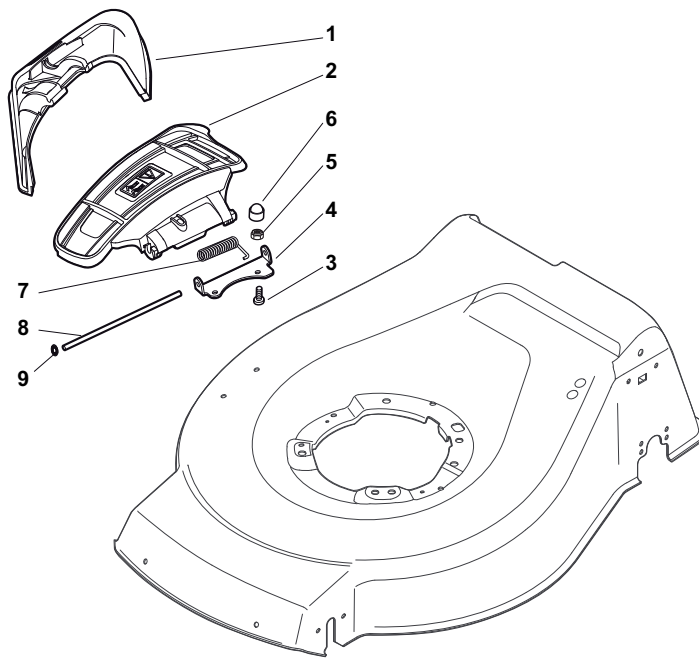

ILLUSTRATED PARTS LIST

NT 484 W TRQ NT 484 W TR

- Use GLOBAL GARDEN PRODUCT Genuine Spare Parts specified in the parts list for repair and/or replacement.
- The contents described in the parts list may change due to improvement.
- The drawings of the spare parts are only indicative and might not represent the part in question exactly.
- The indications "right" - "left" - "front" - "rear" refer to the position of the operator when using the machine.
- When placing orders of parts for repair and/or replacement, make sure that the illustrated parts list is the one applying to the machine's year of manufacture, as shown on the identification plate attached to the machine.

POS	PART. NO	Q.ty	DESCRIPTION	DESCRIZIONE	DESCRIPTION	BESCHREIBUNG	REMARKS
1	322108295/0	1	Stone-Guard	Parasassi	Pare-Pierres	Prallblech	
2	322600195/0	1	Ejection Guard	Protezione Uscita	Protection Sortie	Auswurfschutz	
3	112727803/0	2	Screw	Vite	Vis	Schraube	
4	322806639/0	1	Fulcrum Pin	Perno Fulcro	Pivot	Gelenkpunkt	
5	112154510/0	2	Nut	Dado	Ecrou	Mutter	
6	118203853/0	2	Protection	Cappuccio	Capuchon	Stecker	
7	122450456/0	1	Spring	Molla	Ressort	Feder	
8	122517869/0	1	Pin	Perno	Pivot	Bolzen	
9	112604896/0	2	Crown Fastener	Fissatore A Corona	Fixateur A Couronne	Kronescheibe	