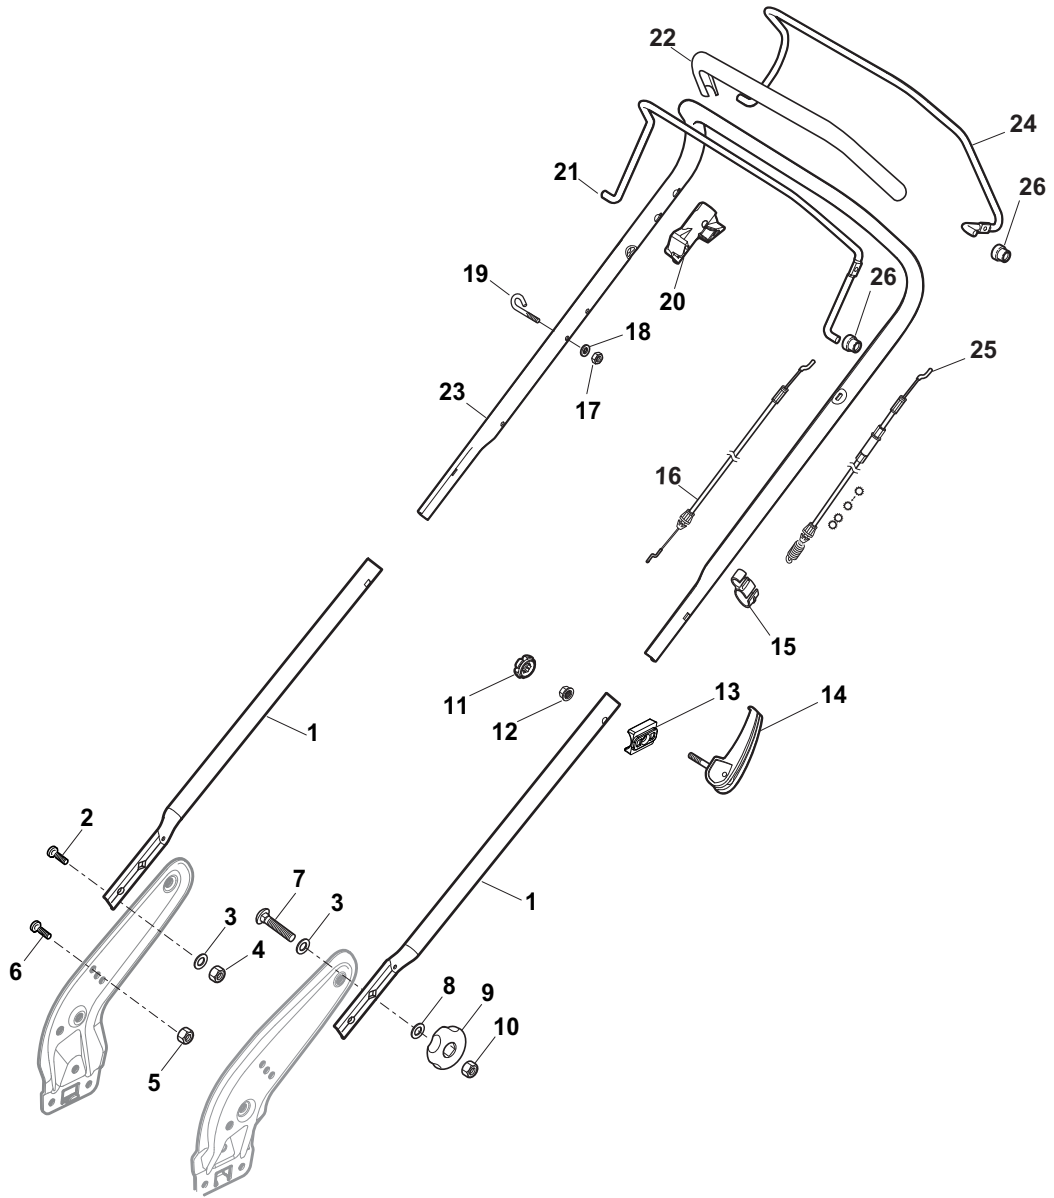

POS	PART. NO	Q.ty	DESCRIPTION	DESCRIZIONE	DESCRIPTION	BESCHREIBUNG	REMARKS
1	381007048/0	2	Handle, Lower Part	Manico Inferiore	Mancheron Inferiure	Holm, Unterteil	
2	112727803/0	2	Screw	Vite	Vis	Schraube	
3	12521330/0	2	Washer	Rosetta	Rondelle	Scheibe	
4	12154510/0	2	Nut	Dado	Ecrou	Mutter	
5	12155000/0	2	Nut	Dado	Ecrou	Mutter	
6	12760605/0	2	Screw	Vite	Vis	Schraube	
7	12819120/0	2	Screw	Vite	Vis	Schraube	
8	12523060/0	2	Washer	Rosetta	Rondelle	Scheibe	
9	322399804/1	2	Knob	Manopolina	Poignée	Griff	
10	12293200/0	2	Nut	Dado	Ecrou	Mutter	
11	322399835/0	2	Washer	Rondella	Rondelle	Scheibe	
12	22131750/0	2	Nut	Dado	Ecrou	Mutter	
13	322680016/0	2	Support	Supporto	Support	Halter	
14	381003253/0	2	Handle	Maniglia	Poignee	Griff	
15	118390020/0	1	Fairlead	Fermacavo	Fixation Cable	Kabelbefestigung	
16	181030053/0	1	Cable, Thread Engine Brake	Cavo Freno Motore	Cable Frein Moteur	Kabel, Motorbremse	GGP
16	181030056/0	1	Cable, Thread Engine Brake	Cavo Freno Motore	Cable Frein Moteur	Kabel, Motorbremse	B&S
16	181030070/0	1	Cable, Thread Engine Brake	Cavo Freno Motore	Cable Frein Moteur	Kabel, Motorbremse	HONDA
17	12154510/0	1	Nut	Dado	Ecrou	Mutter	
18	12521330/0	1	Washer	Rondella	Rondelle	Scheibe	
19	22430313/0	1	Guide Spring	Molla Guida	Ressort De Guide	Feder Führer	
20	322545204/0	1	Fulcrum Pin	Fulcro	Point D'Appui	Gelenkpunkt	
21	181003300/1	1	Lever, Engine Brake	Leva Freno Motore	Levier Frein Moteur	Hebel, Motorbremse	
22	22291050/0	1	Handgrip Black	Impugnatura Manico Nera	Poignée Noire	Handgriff Schwarz	
23	381006838/0	1	Handle, Upper Part	Manico, Parte Sup	Mancheron, Partie Sup.	Holm, Oberteil	
24	181003301/0	1	Lever, Rear Drive	Leva Comando Trazione	Levier, Commande Traction	Hebel, Antrieb	
25	381030051/0	1	Cable, Rear Drive	Cavo Comando Trazione	Câble, Commande Traction	Kabel, Antrieb	
26	22041966/0	2	Bush	Bussola	Douille	Büchse