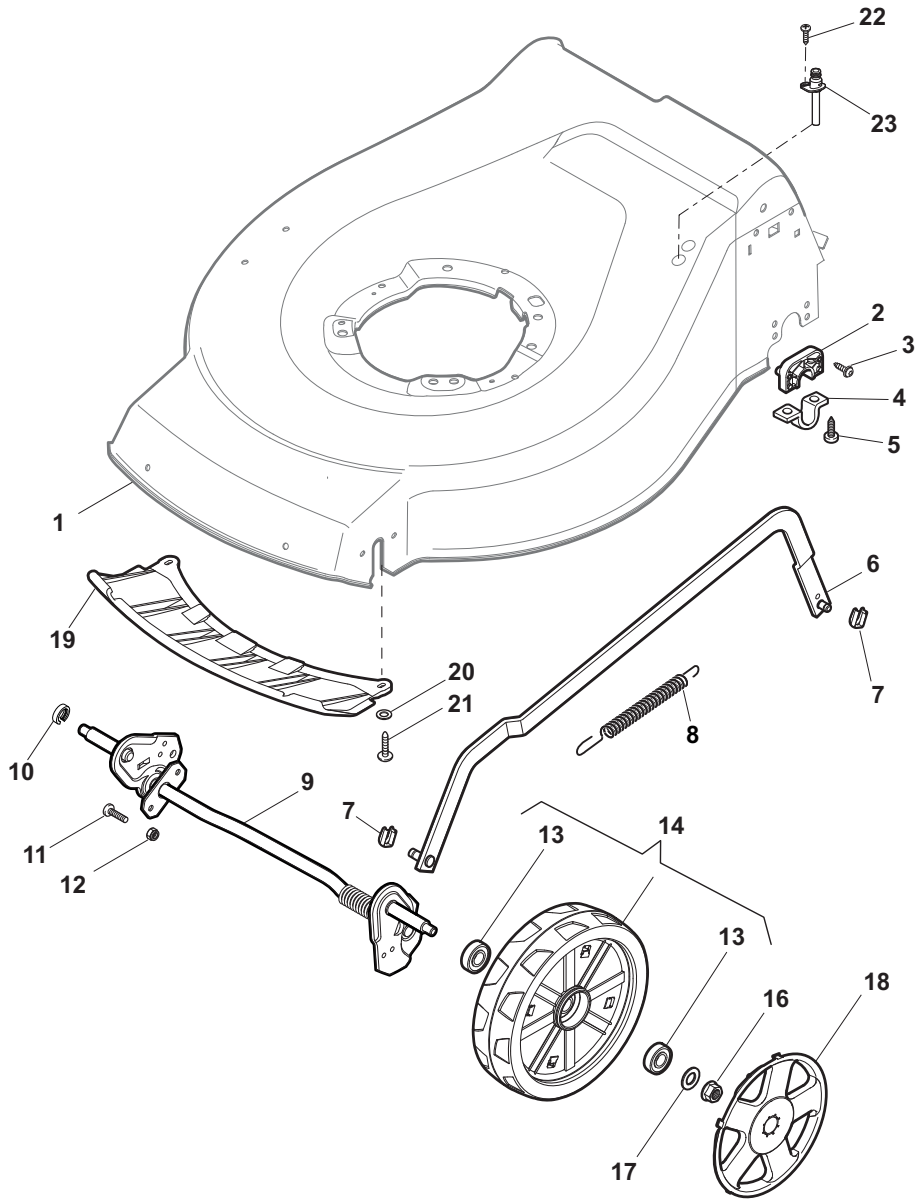

ILLUSTRATED PARTS LIST

NTL 484 TR R NTL 484 TR/E R

- Use GLOBAL GARDEN PRODUCT Genuine Spare Parts specified in the parts list for repair and/or replacement.
- The contents described in the parts list may change due to improvement.
- The drawings of the spare parts are only indicative and might not represent the part in question exactly.
- The indications "right" - "left" - "front" - "rear" refer to the position of the operator when using the machine.
- When placing orders of parts for repair and/or replacement, make sure that the illustrated parts list is the one applying to the machine's year of manufacture, as shown on the identification plate attached to the machine.

POS	PART. NO	Q.ty	DESCRIPTION	DESCRIZIONE	DESCRIPTION	BESCHREIBUNG	REMARKS
1	381004544/0	1	Deck Red	Chassis Rosso	Châssis Rouge	Gehäuse Rot	
2	322785304/0	2	Support	Supporto	Support	Halter	
3	112728697/0	4	Screw	Vite	Vis	Schraube	
4	22545154/0	2	Plate	Piastrina	Plaquette	Plättchen	
5	112728697/0	4	Screw	Vite	Vis	Schraube	
6	381002041/0	1	Adjustment Rod	Asta Regolazione	Tige Reglage	Verstellungstange	
7	112436051/0	2	Plate	Piastrina	Plaquette	Plättchen	
8	122446193/0	1	Spring	Molla	Ressort	Feder	
9	381302859/0	1	Axle, Front Wheels	Asse Ruote Anteriore	Axe Roues Avant	Achse, Vorderrad	
10	22171002/0	1	Spacer	Distanziale	Entretoise	Distanzring	
11	112727803/0	4	Screw	Vite	Vis	Schraube	
12	12154510/0	4	Nut	Dado	Ecrou	Mutter	
13	19216035/0	2	Bearing	Cuscinetto	Coussinet	Lager	
14	381007448/0	2	Wheel Ø 180	Ruota Ø 180	Roue Ø 180	Rad Ø 180	
16	12155000/0	2	Nut	Dado	Ecrou	Mutter	
17	12521350/0	2	Washer	Rosetta	Rondelle	Scheibe	
18	22110382/0	2	Hub Cap	Coprimozzo	Couvre-Moyeu	Radkappe	
19	322500102/0	1	Air Intake Grill	Griglia Aspirazione	Grille D'Aspiration	Ansauggitter	
20	112523000/1	2	Washer	Rosetta	Rondelle	Scheibe	
21	12728124/0	2	Screw	Vite	Vis	Schraube	
22	12728450/0	1	Screw	Vite	Vis	Schraube	
23	322034002/0	1	Washing Connection	Attacco Acqua Lavaggio	Attaque Lavage	Waschenverbindung	