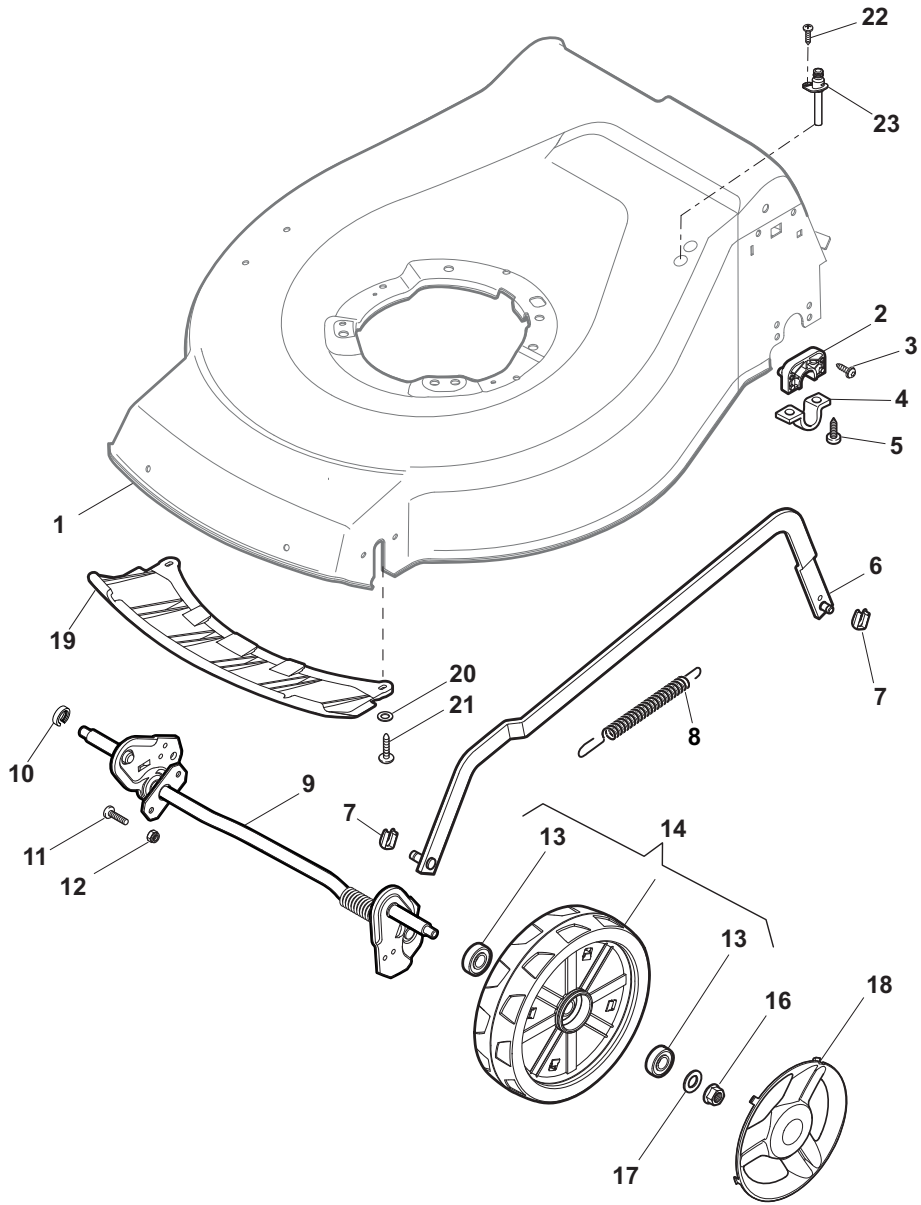

POS	PART. NO	Q.ty	DESCRIPTION	DESCRIZIONE	DESCRIPTION	BESCHREIBUNG	REMARKS
1	381004544/0	1	Deck Red	Chassis Rosso	Châssis Rouge	Gehäuse Rot	
2	322785304/0	2	Support	Supporto	Support	Halter	
3	112728697/0	4	Screw	Vite	Vis	Schraube	
4	22545154/0	2	Plate	Piastrina	Plaquette	Plättchen	
5	112728697/0	4	Screw	Vite	Vis	Schraube	
6	381002041/0	1	Adjustment Rod	Asta Regolazione	Tige Reglage	Verstellungstange	
7	112436051/0	2	Plate	Piastrina	Plaquette	Plättchen	
8	122446193/0	1	Spring	Molla	Ressort	Feder	
9	381302859/0	1	Axle, Front Wheels	Asse Ruote Anteriore	Axe Roues Avant	Achse, Vorderrad	
10	22171002/0	1	Spacer	Distanziale	Entretoise	Distanzring	
11	112727803/0	4	Screw	Vite	Vis	Schraube	
12	12154510/0	4	Nut	Dado	Ecrou	Mutter	
13	19216035/0	2	Bearing	Cuscinetto	Coussinet	Lager	
14	381007448/0	2	Wheel Ø 180	Ruota Ø 180	Roue Ø 180	Rad Ø 180	
16	12155000/0	2	Nut	Dado	Ecrou	Mutter	
17	12521350/0	2	Washer	Rosetta	Rondelle	Scheibe	
18	322110687/0	2	Hub Cap	Coprимozzo	Couvre-Moyeu	Radkappe	
19	322500102/0	1	Air Intake Grill	Griglia Aspirazione	Grille D'Aspiration	Ansauggitter	
20	112523000/1	2	Washer	Rosetta	Rondelle	Scheibe	
21	12728124/0	2	Screw	Vite	Vis	Schraube	
22	12728450/0	1	Screw	Vite	Vis	Schraube	
23	322034002/0	1	Washing Connection	Attacco Acqua Lavaggio	Attaque Lavage	Waschenverbindung