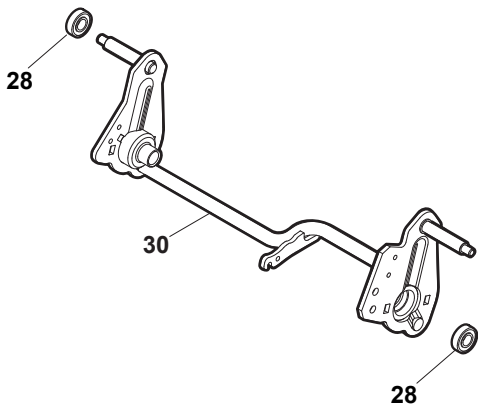

Rear Axle with Plastic Bushing