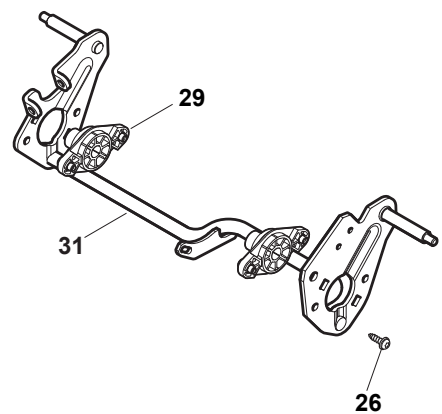

Rear Axle with Bearing

Rear Axle with Plastic Bushing