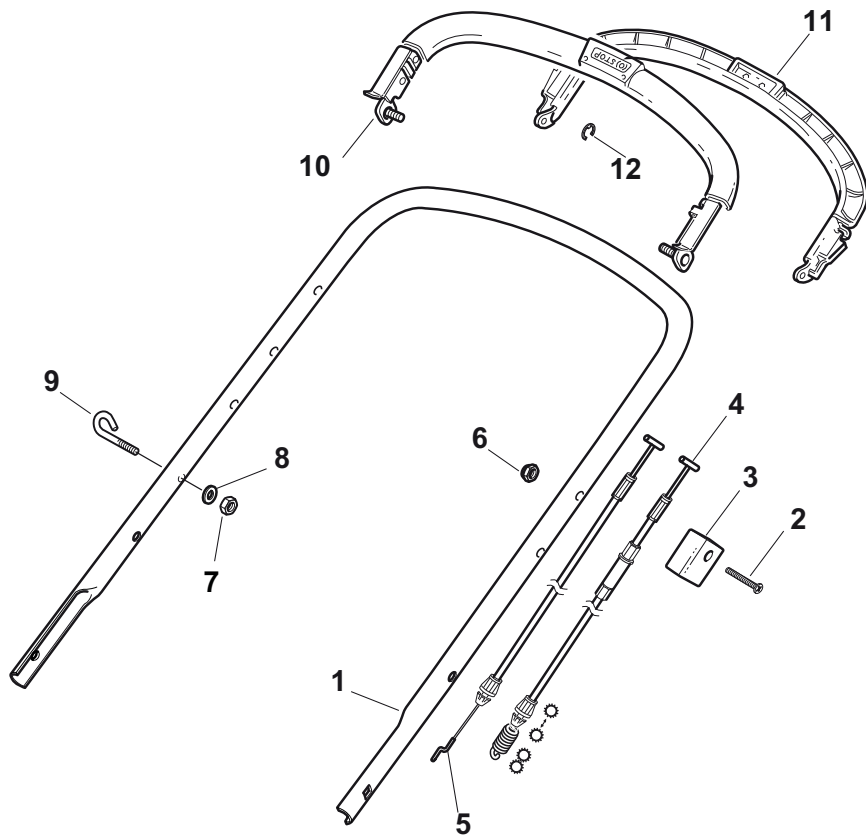

POS	PART. NO	Q.ty	DESCRIPTION	DESCRIZIONE	DESCRIPTION	BESCHREIBUNG	REMARKS
1	381006803/0	1	Handle, Upper Part	Manico, Parte Sup	Mancheron, Partie Superieure	Holm, Oberteil	Black
1	381006805/0	1	Handle, Upper Part	Manico, Parte Sup	Mancheron, Partie Superieure	Holm, Oberteil	Grey
2	112727787/0	1	Screw	Vite	Vis	Schraube	
3	322551640/0	1	Plate	Piastrina	Plaquette	Plättchen	
4	381030094/0	1	Cable, Rear Drive	Cavo Comando Trazione	Câble, Comm. Traction	Kabel, Antrieb	
5	181030056/0	1	Cable, Thread Engine Brake	Cavo Freno Motore	Cable Frein Moteur	Kabel, Motorbremse	Honda-GGP-B&S
5	181030057/0	1	Cable, Thread Engine Brake	Cavo Freno Motore	Cable Frein Moteur	Kabel, Motorbremse	Sumec
6	112154510/0	1	Nut	Dado	Ecrou	Mutter	
7	112154510/0	1	Nut	Dado	Ecrou	Mutter	
8	112521330/0	1	Washer	Rosetta	Rondelle	Scheibe	
9	122430313/0	1	Guide Spring	Molla Guida	Ressort De Guide	Feder Führer	
10	381003330/0	1	Lever, Engine Brake	Leva Freno Motore	Levier Frein Moteur	Hebel, Motorbremse	
11	381003297/1	1	Driving Lever	Leva Trazione	Levier Traction	Antriebhebel	
12	112000930/0	1	Snap Ring	Anello Elastico	Anneau Ressort	Sprengring