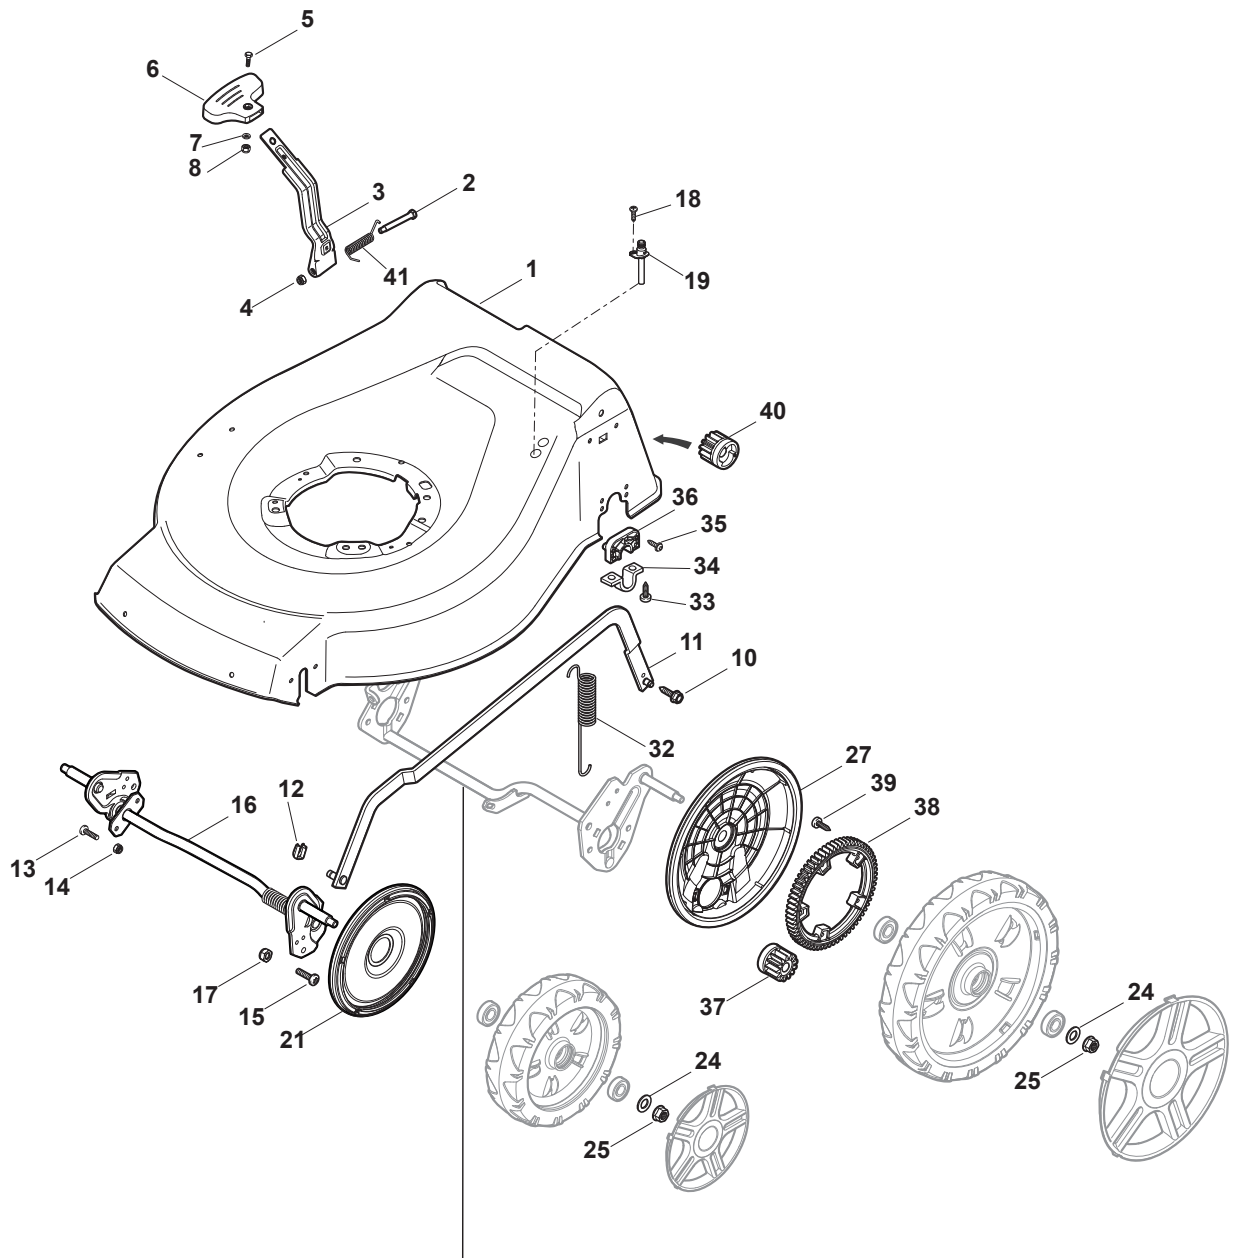

Rear Axle with Bearing

POS	PART. NO	Q.ty	DESCRIPTION	DESCRIZIONE	DESCRIPTION	BESCHREIBUNG	REMARKS
1	381004536/0	1	Deck Red	Chassis Rosso	Châssis Rouge	Gehäuse Rot	
1	381004538/0	1	Deck Red	Chassis Rosso	Châssis Rouge	Gehäuse Rot	Side Discharge
1	381004562/0	1	Deck Yellow	Chassis Giallo	Châssis Jaune	Gehäuse Gelb	
2	122534131/0	1	Pin	Perno	Pivot	Bolzen	
3	381003398/0	1	Lever, Height Adjustment	Leva Regolazione Altezza	Levier Reglage Hauteur	Hebel, Höneverstellung	
4	112154510/0	1	Nut	Dado	Ecrou	Mutter	
5	112788512/0	1	Screw	Vite	Vis	Schraube	
6	322394503/0	1	Knob	Manopolina	Poignée	Griff	
7	112521310/0	1	Washer	Rosetta	Rondelle	Scheibe	
8	112150000/0	1	Nut	Dado	Ecrou	Mutter	
10	122943013/0	1	Screw	Vite	Vis	Schraube	
11	381002030/0	1	Rod, Height Adjustment	Asta Comando Regol. Altezza	Tige Commande Reglage Hauteur	Stange, Höneverstellung	
12	112436051/0	1	Plate	Piastrina	Plaque	Plättchen	
13	112727803/0	3	Screw	Vite	Vis	Schraube	
14	112154510/0	3	Nut	Dado	Ecrou	Mutter	
15	112727801/0	1	Screw	Vite	Vis	Schraube	
16	381002883/1	1	Axle, Front Wheels	Asse Ruote Anteriori	Axe Roues Avant	Achse, Vorderrad	
17	112154510/0	1	Nut	Dado	Ecrou	Mutter	
18	112728450/0	1	Screw	Vite	Vis	Schraube	
19	322034002/0	1	Washing Connection	Attacco Acqua Lavaggio	Attaque Lavage	Waschenverbindung	
21	322600145/0	2	Protection, Wheel	Protezione Ruote	Protection Roue	Schütz, Räder	
24	112521350/0	4	Washer	Rosetta	Rondelle	Scheibe	
25	112155000/0	4	Nut	Dado	Ecrou	Mutter	
26	112728697/0	4	Screw	Vite	Vis	Schraube	
27	322600208/0	2	Protection, Wheel	Protezione Ruote	Protection Roue	Schütz, Räder	
28	119216035/0	2	Bearing	Cuscinetto	Coussinet	Lager	
29	322042063/0	2	Bush	Bussola	Douille	Büchse	
30	381302835/1	1	Axle, Rear Wheels	Asse Ruote Posteriore	Axe Roues Arriere	Achse, Hinterrad	for Bearing
31	381302839/0	1	Axle, Rear Wheels	Asse Ruote Posteriore	Axe Roues Arriere	Achse, Hinterrad	for Plastic Bushing
32	122450460/0	1	Spring	Molla	Ressort	Feder	
33	112728697/0	4	Screw	Vite	Vis	Schraube	
34	322545152/0	2	Plate	Piastrina	Plaque	Plättchen	
35	112728697/0	4	Screw	Vite	Vis	Schraube	
36	322785304/1	2	Support	Supporto	Support	Halter	
37	122570134/0	1	Pinion L	Pignone Sx	Pignon G	Ritzel Linkes	
38	322120115/0	2	Ring Gear	Corona	Couronne	Kranz	
39	112728706/0	6	Screw	Vite	Vis	Schraube	
40	122570133/0	1	Pinion R	Pignone Dx	Pignon D	Ritzel Rechtes	
41	122446192/0	1	Spring	Molla	Ressort	Feder