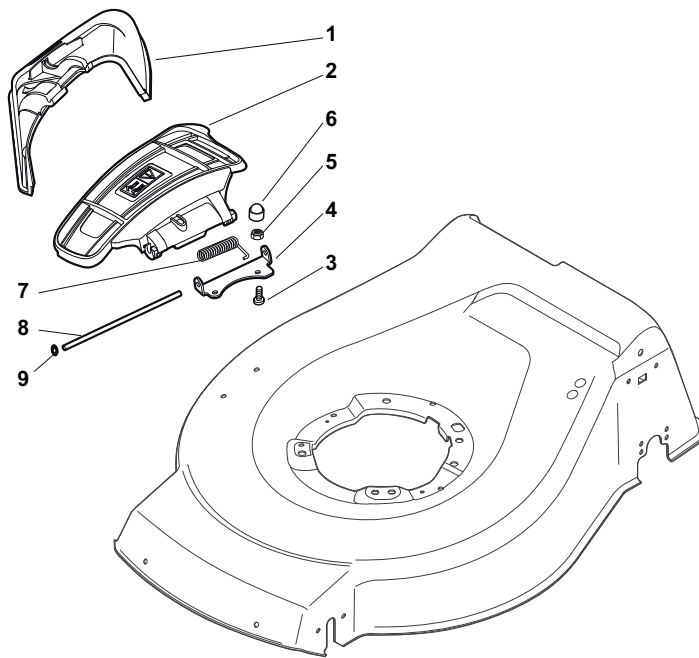

ILLUSTRATED PARTS LIST

NTL 484 W TRE Q 4S

NTL 484 W TRE 4S

- Use GLOBAL GARDEN PRODUCT Genuine Spare Parts specified in the parts list for repair and/or replacement.
- The contents described in the parts list may change due to improvement.
- The drawings of the spare parts are only indicative and might not represent the part in question exactly.
- The indications "right" - "left" - "front" - "rear" refer to the position of the operator when using the machine.
- When placing orders of parts for repair and/or replacement, make sure that the illustrated parts list is the one applying to the machine's year of manufacture, as shown on the identification plate attached to the machine.

POS	PART. NO	Q.ty	DESCRIPTION	DESCRIZIONE	DESCRIPTION	BESCHREIBUNG	REMARKS
1	322108295/0	1	Stone-Guard	Parasassi	Pare-Pierres	Prallblech	
2	322600195/0	1	Ejection Guard	Protezione Uscita	Protection Sortie	Auswurfschutz	
3	112727803/0	2	Screw	Vite	Vis	Schraube	
4	322806639/0	1	Fulcrum Pin	Perno Fulcro	Pivot	Gelenkpunkt	
5	112154510/0	2	Nut	Dado	Ecrou	Mutter	
6	118203853/0	2	Protection	Cappuccio	Capuchon	Stecker	
7	122450456/0	1	Spring	Molla	Ressort	Feder	
8	122517869/0	1	Pin	Perno	Pivot	Bolzen	
9	112604896/0	2	Crown Fastener	Fissatore A Corona	Fixateur A Couronne	Kronescheibe	

POS	PART. NO	Q.ty	DESCRIPTION	DESCRIZIONE	DESCRIPTION	BESCHREIBUNG	REMARKS
1	322042063/0	4	Bush	Bussola	Douille	Buchse	
2	381007481/0	2	Wheel Ø 200	Ruota Ø 200	Roue Ø 200	Rad Ø 200	
4	381007485/0	2	Wheel Ø 280	Ruota Ø 280	Roue Ø 280	Rad Ø 280	