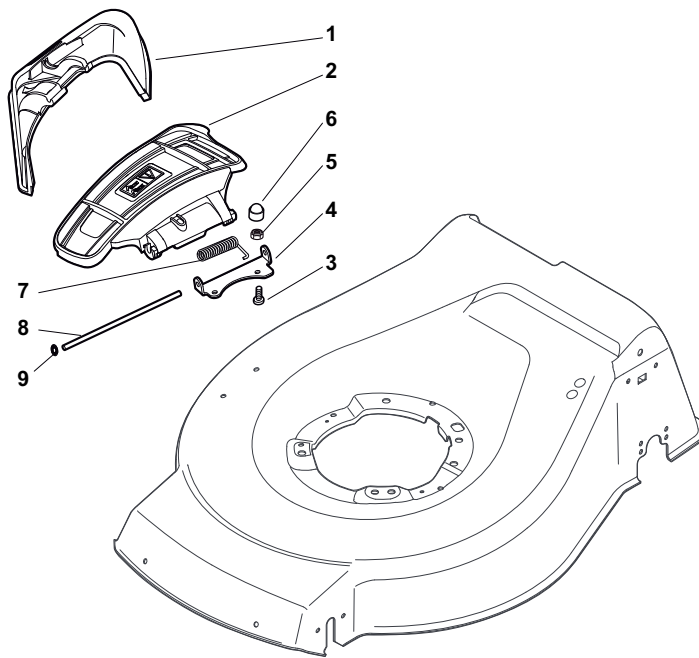

ILLUSTRATED PARTS LIST

NTL 534 WTR 4S NTL 534 WTR 4S Q

- Use GLOBAL GARDEN PRODUCT Genuine Spare Parts specified in the parts list for repair and/or replacement.
- The contents described in the parts list may change due to improvement.
- The drawings of the spare parts are only indicative and might not represent the part in question exactly.
- The indications "right" - "left" - "front" - "rear" refer to the position of the operator when using the machine.
- When placing orders of parts for repair and/or replacement, make sure that the illustrated parts list is the one applying to the machine's year of manufacture, as shown on the identification plate attached to the machine.

POS	PART. NO	Q.ty	DESCRIPTION	DESCRIZIONE	DESCRIPTION	BESCHREIBUNG	REMARKS
1	322108295/0	1	Stone-Guard	Parasassi	Pare-Pierres	Prallblech	
2	322600195/0	1	Ejection Guard	Protezione Uscita	Protection Sortie	Auswurfschutz	
3	112727803/0	2	Screw	Vite	Vis	Schraube	
4	322806639/0	1	Fulcrum Pin	Perno Fulcro	Pivot	Gelenkpunkt	
5	112154510/0	2	Nut	Dado	Ecrou	Mutter	
6	118203853/0	2	Protection	Cappuccio	Capuchon	Stecker	
7	122450456/0	1	Spring	Molla	Ressort	Feder	
8	122517869/0	1	Pin	Perno	Pivot	Bolzen	
9	112604896/0	2	Crown Fastener	Fissatore A Corona	Fixateur A Couronne	Kronescheibe	