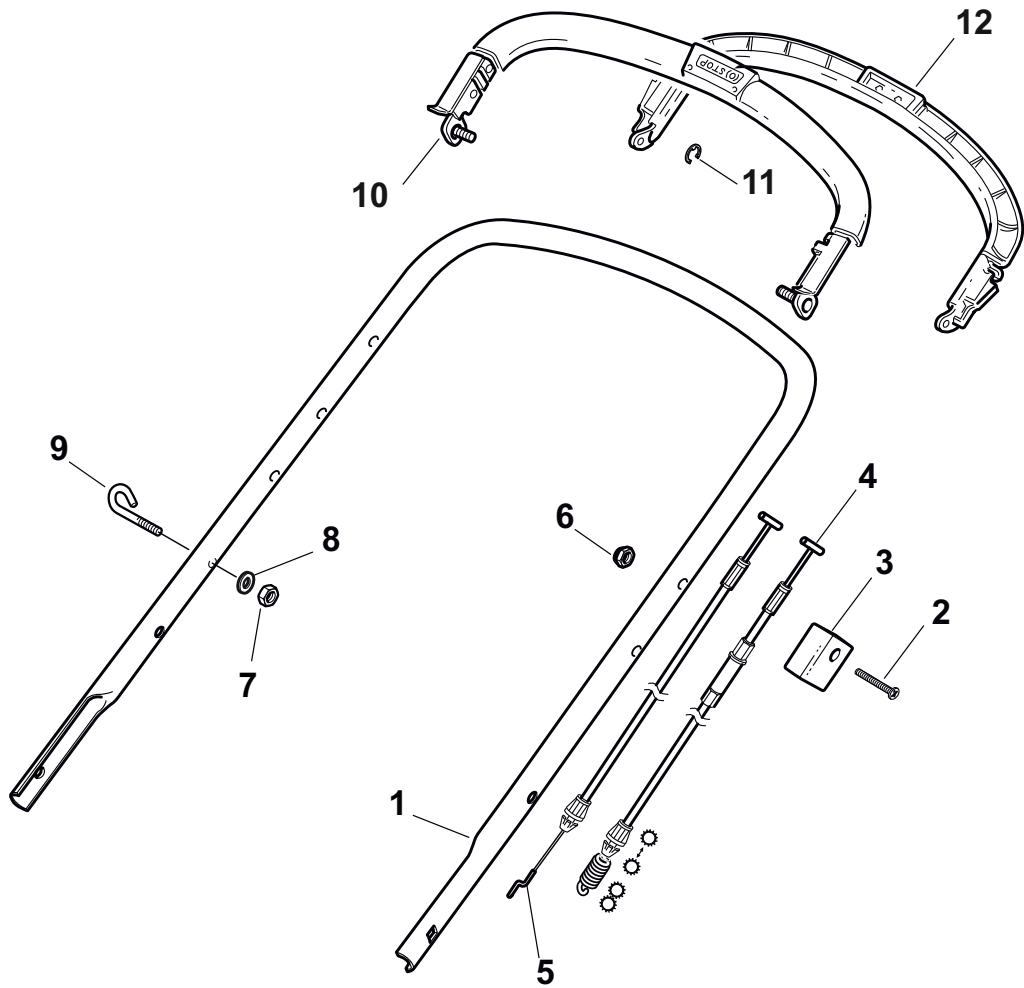

POS	PART. NO	Q.ty	DESCRIPTION	DESCRIZIONE	DESCRIPTION	BESCHREIBUNG	REMARKS
1	381006803/0	1	Handle, Upper Part	Manico, Parte Sup	Mancheron, Partie Superieure	Holm, Oberteil	Black
1	381006805/0	1	Handle, Upper Part	Manico, Parte Sup	Mancheron, Partie Superieure	Holm, Oberteil	Grey
2	112727787/0	1	Screw	Vite	Vis	Schraube	
3	322551640/0	1	Plate	Piastrina	Plaquette	Plättchen	
4	381030094/0	1	Cable, Rear Drive	Cavo Comando Trazione	Câble, Comm. Traction	Kabel, Antrieb	
5	181030056/0	1	Cable, Thread Engine Brake	Cavo Freno Motore	Cable Frein Moteur	Kabel, Motorbremse	Honda-GGP-B&S
5	181030057/0	1	Cable, Thread Engine Brake	Cavo Freno Motore	Cable Frein Moteur	Kabel, Motorbremse	Sumec
6	112154510/0	1	Nut	Dado	Ecrou	Mutter	
7	112154510/0	1	Nut	Dado	Ecrou	Mutter	
8	112521330/0	1	Washer	Rosetta	Rondelle	Scheibe	
9	122430313/0	1	Guide Spring	Molla Guida	Ressort De Guide	Feder Führer	
10	381003330/0	1	Lever, Engine Brake	Leva Freno Motore	Levier Frein Moteur	Hebel, Motorbremse	
11	381003297/1	1	Driving Lever	Leva Trazione	Levier Traction	Antriebhebel	
12	112000930/0	1	Snap Ring	Anello Elastico	Anneau Ressort	Sprengring