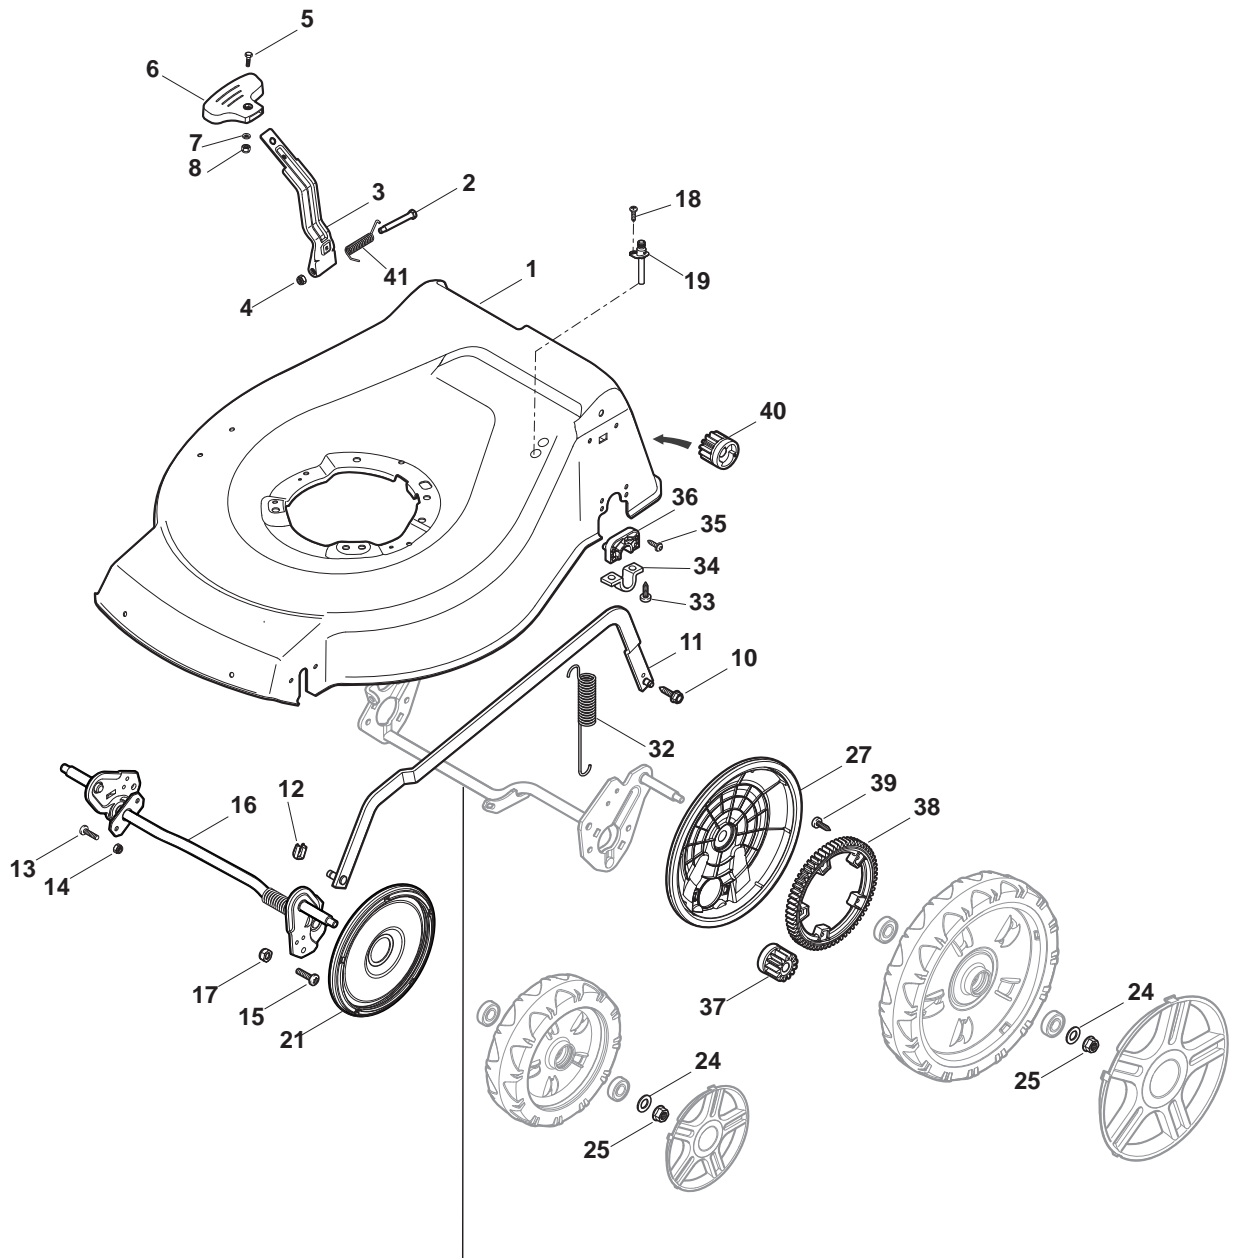

Rear Axle with Bearing

POS	PART. NO	Q.ty	DESCRIPTION	DESCRIZIONE	DESCRIPTION	BESCHREIBUNG	REMARKS
1	381004540/0	1	Deck Red	Chassis Rosso	Châssis Rouge	Gehäuse Rot	
1	381004590/0	1	Deck Yellow	Chassis Giallo	Châssis Jaune	Gehäuse Gelb	
1	381004542/0	1	Deck Red	Chassis Rosso	Châssis Rouge	Gehäuse Rot	Side Discharge
2	122534131/0	1	Pin	Perno	Pivot	Bolzen	
3	381003398/0	1	Lever, Height Adjustment	Leva Regolazione Altezza	Levier Reglage Hauteur	Hebel, Höneverstellung	
4	112154510/0	1	Nut	Dado	Ecrou	Mutter	
5	112788512/0	1	Screw	Vite	Vis	Schraube	
6	322394503/0	1	Knob	Manopolina	Poignée	Griff	
7	112521310/0	1	Washer	Rosetta	Rondelle	Scheibe	
8	112150000/0	1	Nut	Dado	Ecrou	Mutter	
10	122943013/0	1	Screw	Vite	Vis	Schraube	
11	381002032/0	1	Rod, Height Adjustment	Asta Comando Regol. Altezza	Tige Commande Reglage Hauteur	Stange, Höneverstellung	
12	112436051/0	1	Plate	Piastrina	Plaquette	Plättchen	
13	112727803/0	3	Screw	Vite	Vis	Schraube	
14	112154510/0	3	Nut	Dado	Ecrou	Mutter	
15	112727801/0	1	Screw	Vite	Vis	Schraube	
16	381002887/1	1	Axle, Front Wheels	Asse Ruote Anteriori	Axe Roues Avant	Achse, Vorderrad	
17	112154510/0	1	Nut	Dado	Ecrou	Mutter	
18	112728450/0	1	Screw	Vite	Vis	Schraube	
19	322034002/0	1	Washing Connection	Attacco Acqua Lavaggio	Attaque Lavage	Waschenverbindung	
21	322600145/0	2	Protection, Wheel	Protezione Ruote	Protection Roue	Schütz, Räder	
24	112521350/0	4	Washer	Rosetta	Rondelle	Scheibe	
25	112155000/0	4	Nut	Dado	Ecrou	Mutter	
26	112728697/0	4	Screw	Vite	Vis	Schraube	
27	322600208/0	2	Protection, Wheel	Protezione Ruote	Protection Roue	Schütz, Räder	
28	119216035/0	2	Bearing	Cuscinetto	Coussinet	Lager	
29	322042063/0	2	Bush	Bussola	Douille	Büchse	
30	381302835/1	1	Axle, Rear Wheels	Asse Ruote Posteriore	Axe Roues Arriere	Achse, Hinterrad	for Bearing
31	381302839/0	1	Axle, Rear Wheels	Asse Ruote Posteriore	Axe Roues Arriere	Achse, Hinterrad	for Plastic Bushing
32	122450460/0	1	Spring	Molla	Ressort	Feder	
33	112728697/0	4	Screw	Vite	Vis	Schraube	
34	322545152/0	2	Plate	Piastrina	Plaquette	Plättchen	
35	112728697/0	4	Screw	Vite	Vis	Schraube	
36	322785304/1	2	Support	Supporto	Support	Halter	
37	122570134/0	1	Pinion L	Pignone Sx	Pignon G	Ritzel Linkes	
38	322120115/0	2	Ring Gear	Corona	Couronne	Kranz	
39	112728706/0	6	Screw	Vite	Vis	Schraube	
40	122570133/0	1	Pinion R	Pignone Dx	Pignon D	Ritzel Rechtes	
41	122446192/0	1	Spring	Molla	Ressort	Feder