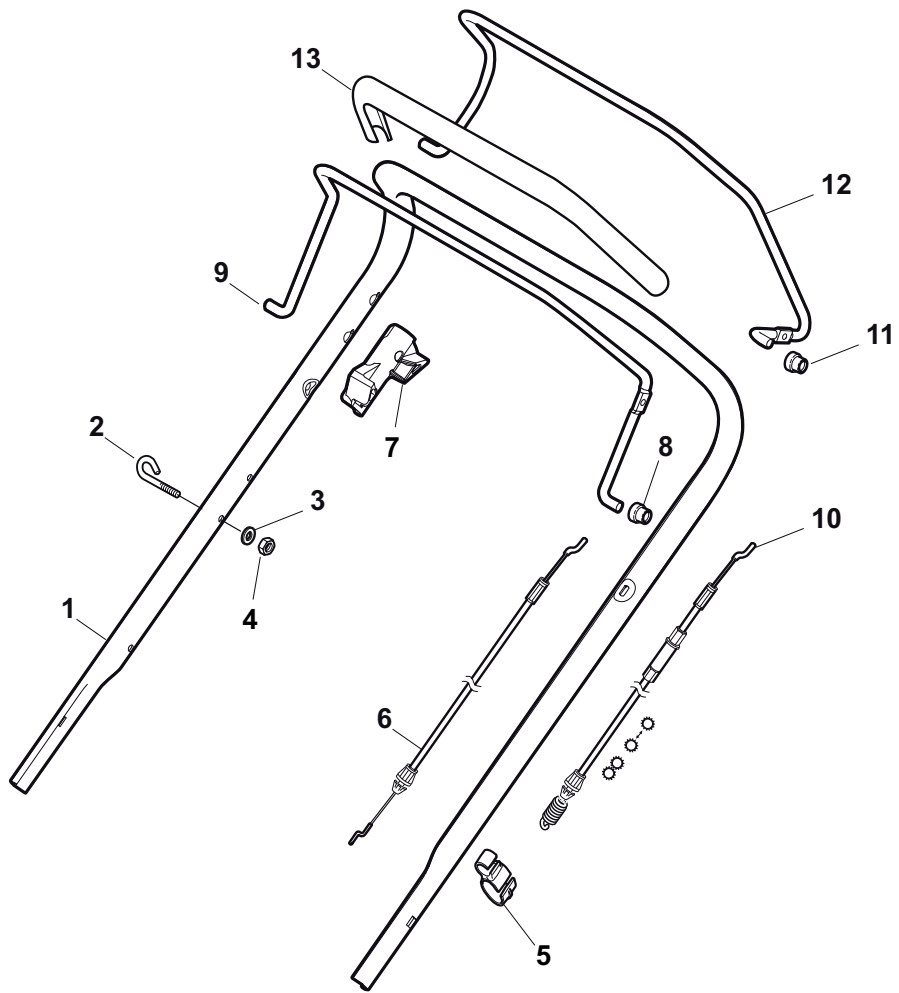

POS	PART. NO	Q.ty	DESCRIPTION	DESCRIZIONE	DESCRIPTION	BESCHREIBUNG	REMARKS
1	381006838/0	1	Handle, Upper Part	Manico, Parte Sup	Mancheron, Partie Superieure	Holm, Oberteil	Black Delta Dashboard
1	381007522/0	1	Handle, Upper Part	Manico, Parte Sup	Mancheron, Partie Superieure	Holm, Oberteil	Black TD-CA Dashboard
1	381007525/0	1	Handle, Upper Part	Manico, Parte Sup	Mancheron, Partie Superieure	Holm, Oberteil	Grey TD-CA Dashboard
2	122430313/0	1	Guide Spring	Molla Guida	Ressort De Guide	Feder Führer	
3	112521330/0	1	Washer	Rosetta	Rondelle	Scheibe	
4	112154510/0	1	Nut	Dado	Ecrou	Mutter	
5	118390020/0	1	Fairlead	Fermacavo	Fixation Cable	Kabelbefestigung	
6	181030053/0	1	Cable, Thread Engine Brake	Cavo Freno Motore	Cable Frein Moteur	Kabel, Motorbremse	B&S - GGP
6	181030054/0	1	Cable, Thread Engine Brake	Cavo Freno Motore	Cable Frein Moteur	Kabel, Motorbremse	GGP 150cc
6	181030056/0	1	Cable, Thread Engine Brake	Cavo Freno Motore	Cable Frein Moteur	Kabel, Motorbremse	B&S E Series
6	181030070/0	1	Cable, Thread Engine Brake	Cavo Freno Motore	Cable Frein Moteur	Kabel, Motorbremse	Honda
7	322545204/0	1	Fulcrum Pin	Perno Fulcro	Pivot	Gelenkpunkt	
8	122041966/0	1	Bush	Bussola	Douille	Büchse	
9	181003300/1	1	Lever, Engine Brake	Leva Freno Motore	Levier Frein Moteur	Hebel, Motorbremse	
10	381030051/0	1	Cable, Rear Drive	Cavo Comando Trazione	Câble, Comm. Traction	Kabel, Antrieb	
11	122041966/0	1	Bush	Bussola	Douille	Büchse	
12	181003301/0	1	Lever, Driving	Leva Trazione	Levier Traction	Antriebhebel	
13	122291050/0	1	Handgrip Black	Impugnatura Manico Nera	Poignée Noir	Handgriff Schwarz