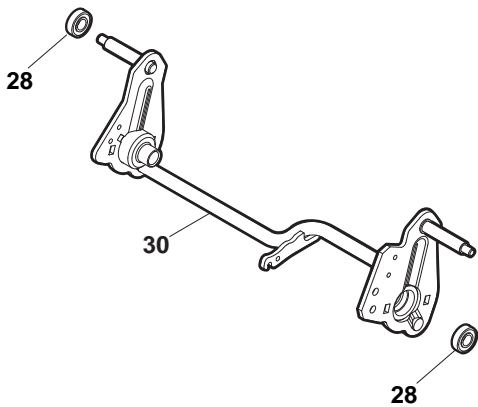

Rear Axle with Plastic Bushing