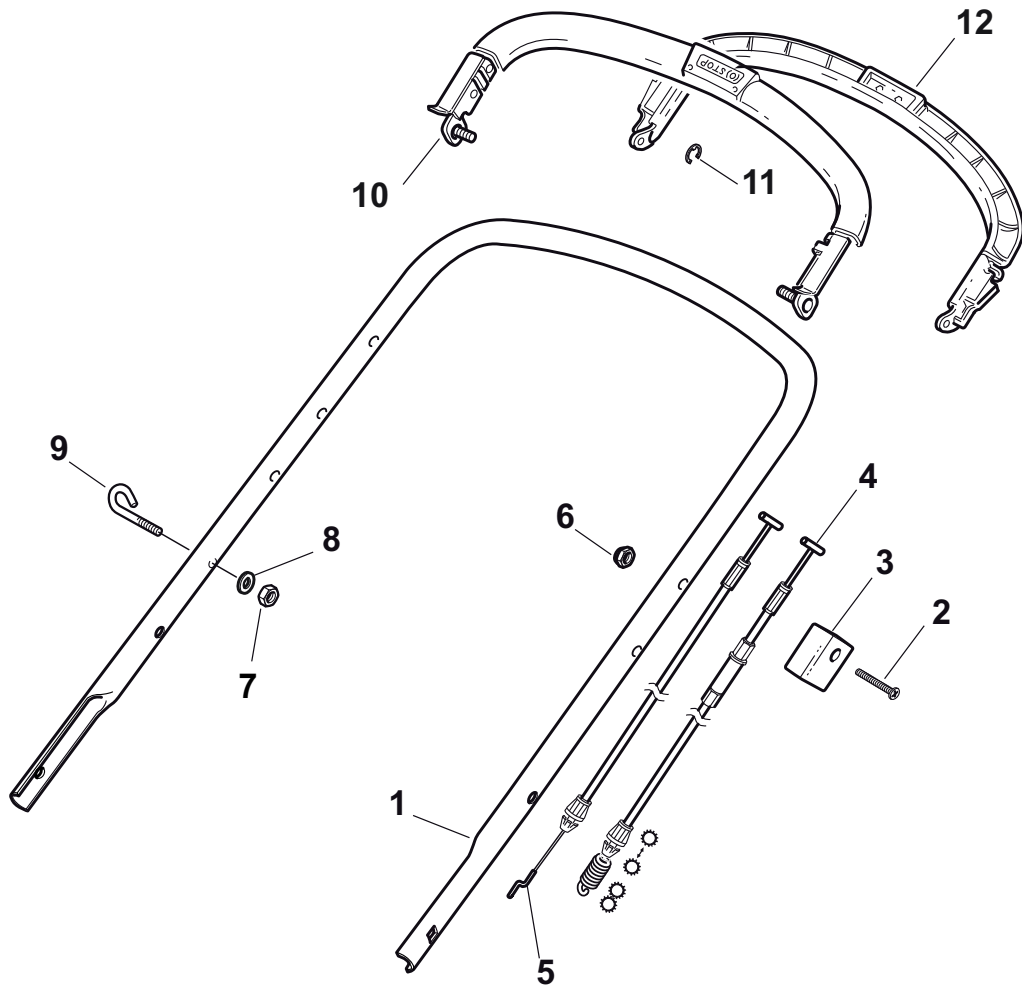

POS	PART. NO	Q.ty	DESCRIPTION	DESCRIZIONE	DESCRIPTION	BESCHREIBUNG	REMARKS
1	381006803/0	1	Handle, Upper Part	Manico, Parte Sup	Mancheron, Partie Superieure	Holm, Oberteil	Black
1	381006805/0	1	Handle, Upper Part	Manico, Parte Sup	Mancheron, Partie Superieure	Holm, Oberteil	Grey
2	112727787/0	1	Screw	Vite	Vis	Schraube	
3	322551640/0	1	Plate	Piastrina	Plaquette	Plättchen	
4	381030094/0	1	Cable, Rear Drive	Cavo Comando Trazione	Câble, Comm. Traction	Kabel, Antrieb	
5	181030056/0	1	Cable, Thread Engine Brake	Cavo Freno Motore	Cable Frein Moteur	Kabel, Motorbremse	Honda-GGP-B&S
5	181030057/0	1	Cable, Thread Engine Brake	Cavo Freno Motore	Cable Frein Moteur	Kabel, Motorbremse	Sumec
6	112154510/0	1	Nut	Dado	Ecrou	Mutter	
7	112154510/0	1	Nut	Dado	Ecrou	Mutter	
8	112521330/0	1	Washer	Rosetta	Rondelle	Scheibe	
9	122430313/0	1	Guide Spring	Molla Guida	Ressort De Guide	Feder Führer	
10	381003330/0	1	Lever, Engine Brake	Leva Freno Motore	Levier Frein Moteur	Hebel, Motorbremse	
11	381003297/1	1	Driving Lever	Leva Trazione	Levier Traction	Antriebhebel	
12	112000930/0	1	Snap Ring	Anello Elastico	Anneau Ressort	Sprengring