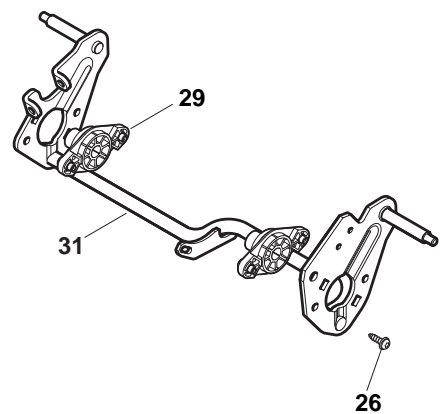

Rear Axle with Bearing

Rear Axle with Plastic Bushing