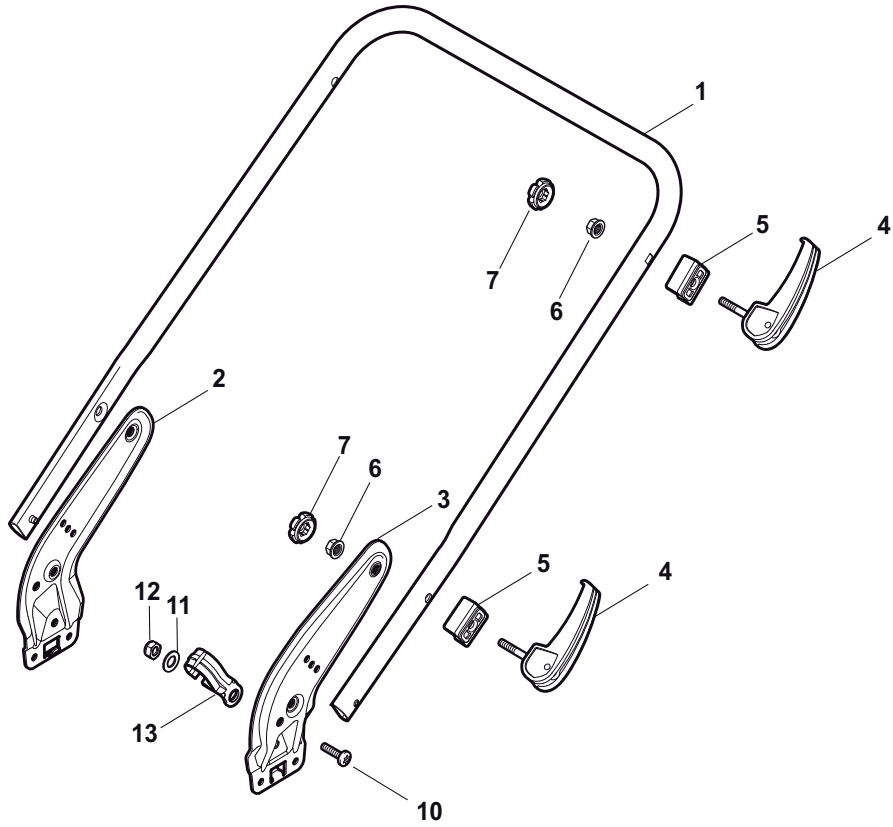

POS	PART. NO	Q.ty	DESCRIPTION	DESCRIZIONE	DESCRIPTION	BESCHREIBUNG	REMARKS
1	381006719/0	1	Handle, Lower Part	Parte Inf Maniglia	Poignée, Partie Inferieure	Griff, Unterteil	Black
1	381006720/0	1	Handle, Lower Part	Parte Inf Maniglia	Poignée, Partie Inferieure	Griff, Unterteil	Grey
2	381005149/0	1	Bracket, R	Staffa Dx	Etrier Droit	Steigbügel, Rechte	
3	381005151/0	1	Bracket, L	Staffa Sx	Etrier Gauche	Steigbügel, Linke	
4	381003253/0	2	Handle	Maniglia	Poignée	Griff	
5	322680016/0	4	Support	Supporto	Support	Halter	
6	122131750/0	4	Nut	Dado	Ecrou	Mutter	
7	322399835/0	4	Knob	Manopolina	Poignée	Griff	
10	112760605/0	2	Screw	Vite	Vis	Schraube	
11	125038002/1	2	Bush	Bussola	Douille	Büchse	
12	112155000/0	2	Nut	Dado	Ecrou	Mutter	
13	322192156/0	1	Fair Led	Fascetta	Collier	Bowdenzughalter	
14	381103350/0	2	Handle	Maniglia	Poignée	Griff