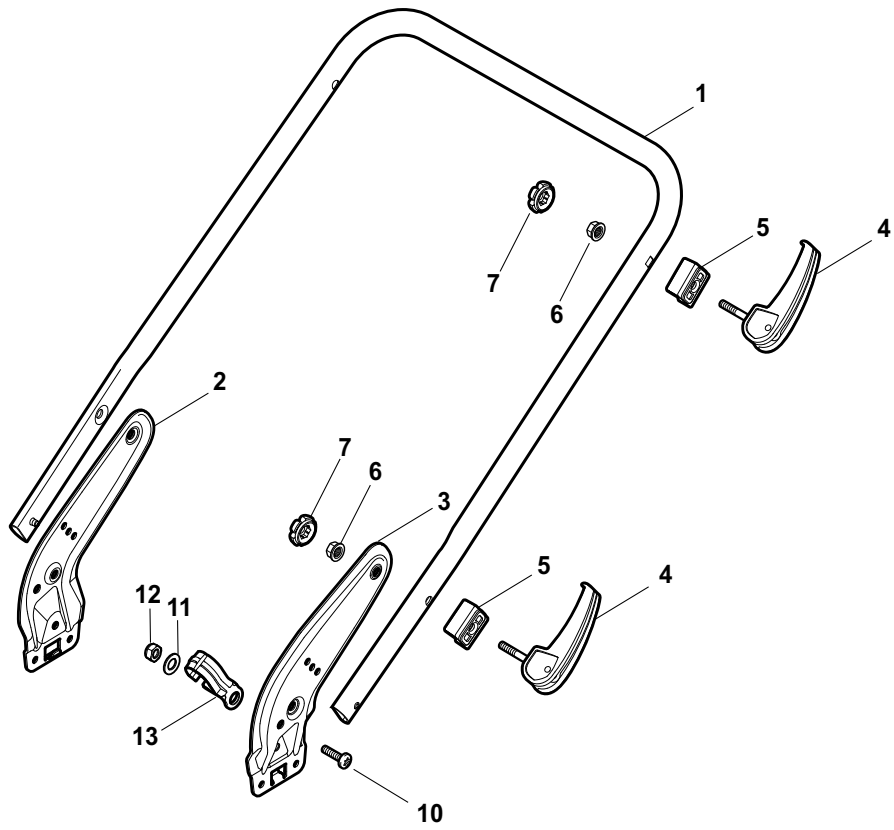

POS	PART. NO	Q.ty	DESCRIPTION	DESCRIZIONE	DESCRIPTION	BESCHREIBUNG	REMARKS
1	381006719/0	1	Handle, Lower Part	Parte Inf Maniglia	Poignée, Partie Inferieure	Griff, Unterteil	Black
1	381006720/0	1	Handle, Lower Part	Parte Inf Maniglia	Poignée, Partie Inferieure	Griff, Unterteil	Grey
2	381005149/0	1	Bracket, R	Staffa Dx	Etrier Droit	Steigbügel, Rechte	
3	381005151/0	1	Bracket, L	Staffa Sx	Etrier Gauche	Steigbügel, Linke	
4	381003253/0	2	Handle	Maniglia	Poignée	Griff	
5	322680016/0	4	Support	Supporto	Support	Halter	
6	122131750/0	4	Nut	Dado	Ecrou	Mutter	
7	322399835/0	4	Knob	Manopolina	Poignée	Griff	
10	112760605/0	2	Screw	Vite	Vis	Schraube	
11	125038002/1	2	Bush	Bussola	Douille	Büchse	
12	112155000/0	2	Nut	Dado	Ecrou	Mutter	
13	322192156/0	1	Fair Led	Fascetta	Collier	Bowdenzughalter	
14	381103350/0	2	Handle	Maniglia	Poignée	Griff