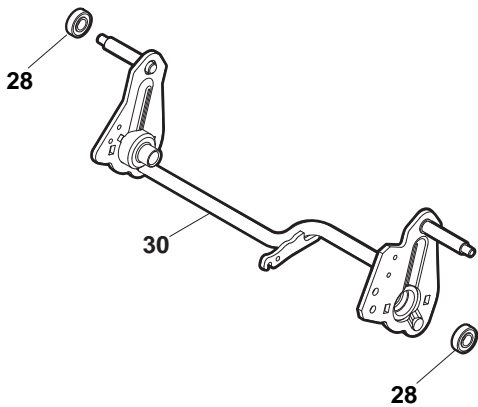

Rear Axle with Plastic Bushing