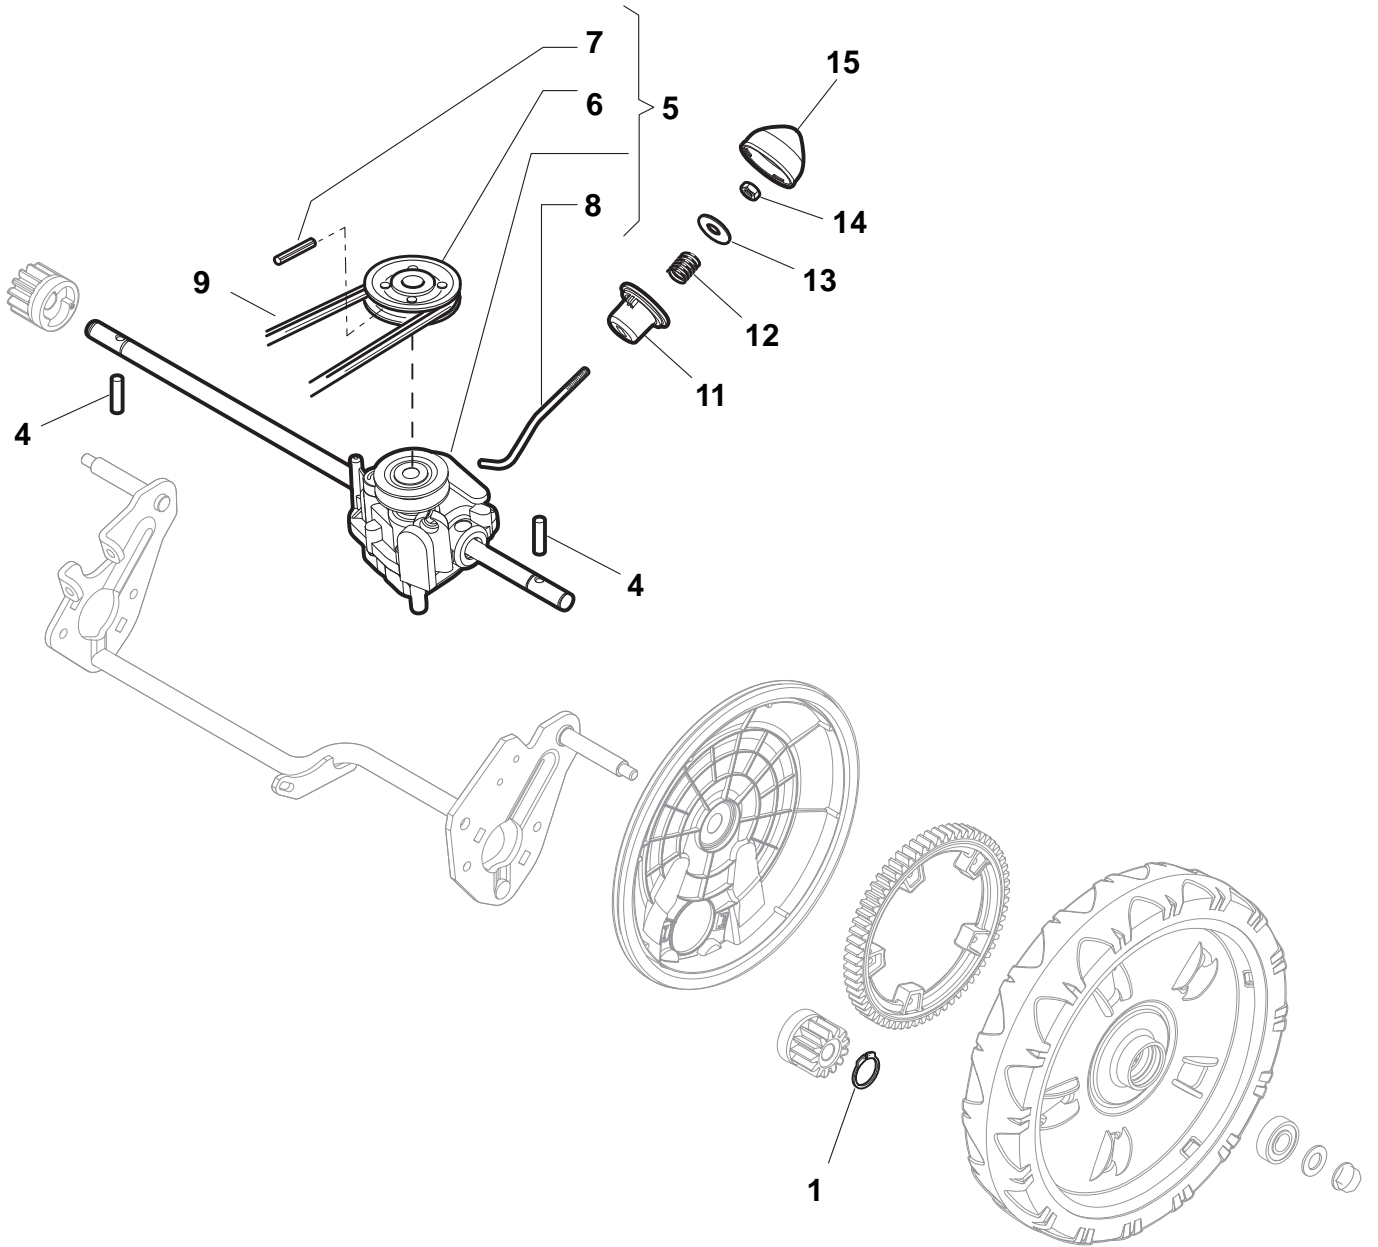

POS	PART. NO	Q.ty	DESCRIPTION	DESCRIZIONE	DESCRIPTION	BESCHREIBUNG	REMARKS
1	112608600/0	2	Seeger	Seeger	Seeger	Seeger	
2	112728697/0	4	Screw	Vite	Vis	Schraube	
3	322042063/0	2	Bush	Bussola	Douille	Büchse	
4	122753000/0	2	Pin	Perno	Pivot	Bolzen	
5	181003092/0	1	Gear Box	Gruppo Trazione	Groupe Traction	Antrieb	
6	122601909/0	1	Pulley	Puleggia	Poulie	Riemenscheibe	
7	112645700/0	1	Pin	Perno	Pivot	Bolzen	
8	122033283/0	1	Adjustment Rod	Asta Regolazione	Tige Reglage	Verstellungstange	
9	135063902/0	1	Belt	Cinghia	Courroire	Riemen	
10	119216035/0	2	Bearing	Cuscinetto	Coussinet	Lager	
11	122041957/1	1	Bush	Bussola	Douille	Büchse	
12	122450063/0	1	Spring	Molla	Ressort	Feder	
13	322680009/0	1	Washer	Rosetta	Rondelle	Scheibe	
14	112154510/0	1	Nut	Dado	Ecrou	Mutter	
15	122110230/0	1	Cap	Puntale	Bouchon	Gummistopfen