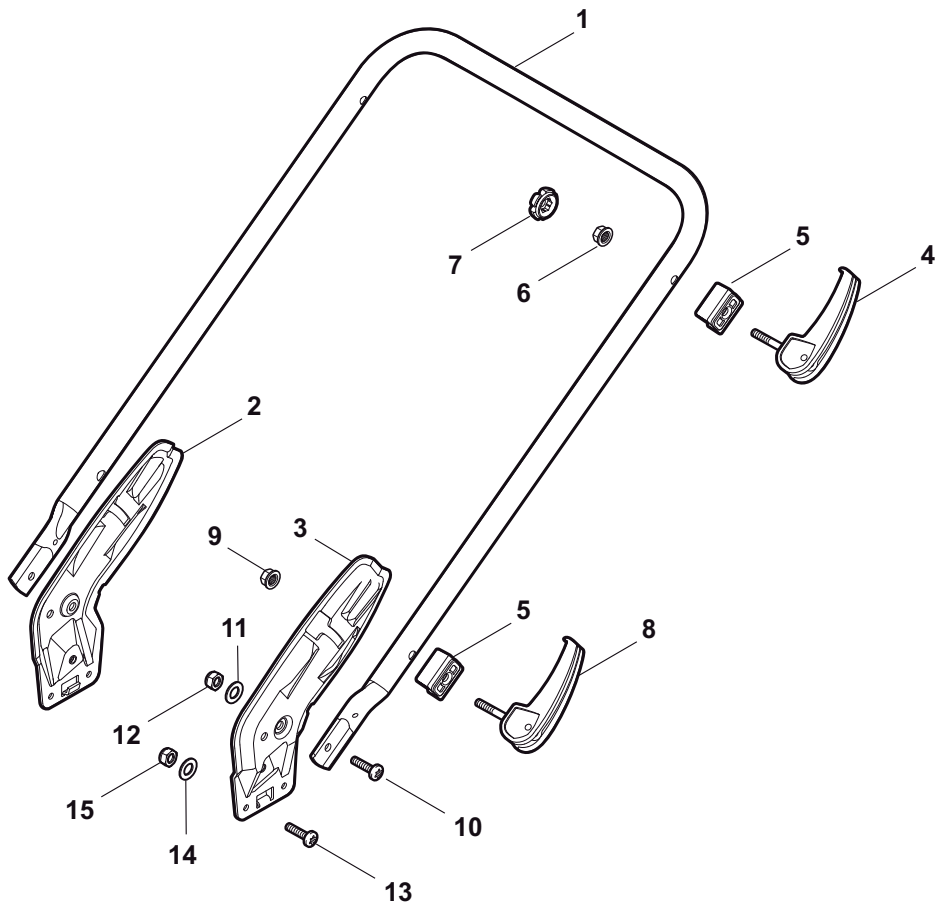

POS	PART. NO	Q.ty	DESCRIPTION	DESCRIZIONE	DESCRIPTION	BESCHREIBUNG	REMARKS
1	381006891/0	1	Handle, Lower Part	Parte Inf Maniglia	Poignée, Partie Inferieure	Griff, Unterteil	
2	381005125/0	1	Bracket, R	Staffa Dx	Etrier Droit	Steigbügel, Rechte	
3	381005127/0	1	Bracket, L	Staffa Sx	Etrier Gauche	Steigbügel, Linke	
4	381103350/0	2	Handle	Maniglia	Poignée	Griff	
5	322680016/0	4	Support	Supporto	Support	Halter	
6	122131750/0	2	Nut	Dado	Ecrou	Mutter	
7	322399835/0	2	Knob	Manopolina	Poignée	Griff	
8	381003254/0	2	Handle	Maniglia	Poignée	Griff	
9	112154220/0	2	Nut	Dado	Ecrou	Mutter	
10	112760605/0	2	Screw	Vite	Vis	Schraube	
11	112521350/0	2	Washer	Rosetta	Rondelle	Scheibe	
12	112155000/0	2	Nut	Dado	Ecrou	Mutter	
13	112727803/0	6	Screw	Vite	Vis	Schraube	
14	112523040/0	6	Washer	Rosetta	Rondelle	Scheibe	
15	112154510/0	6	Nut	Dado	Ecrou	Mutter