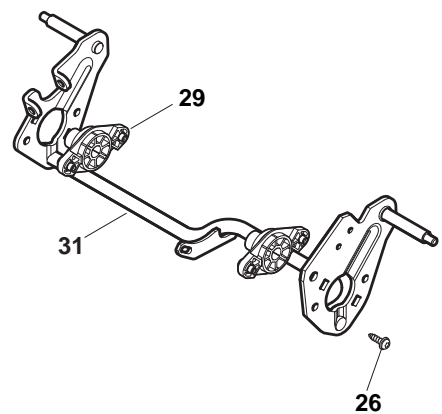

Rear Axle with Bearing

Rear Axle with Plastic Bushing