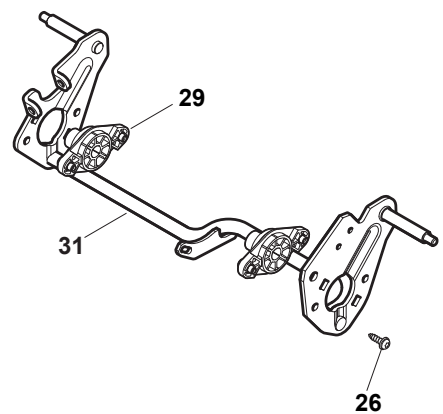

Rear Axle with Bearing

Rear Axle with Plastic Bushing