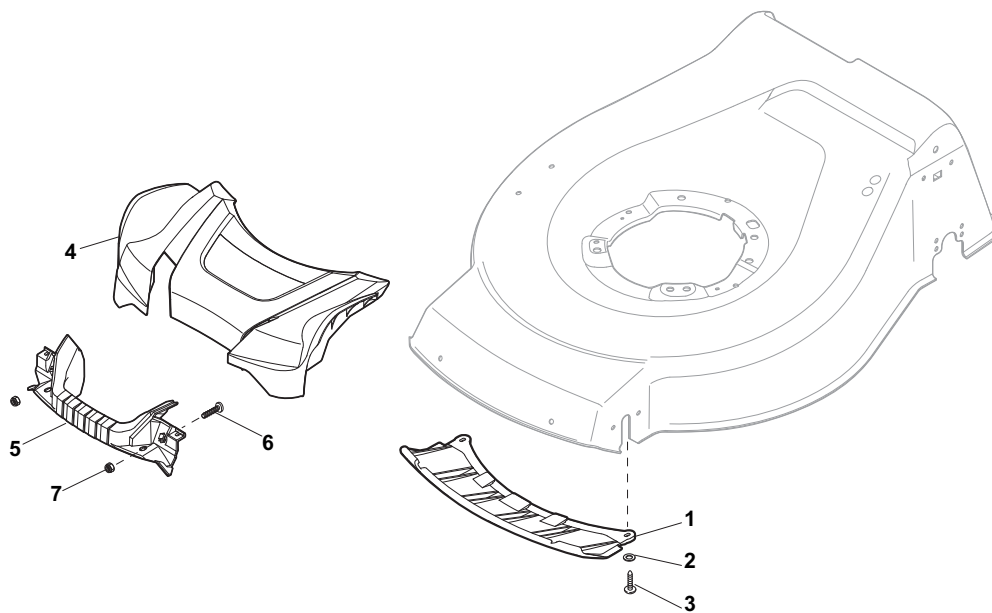

POS	PART. NO	Q.ty	DESCRIPTION	DESCRIZIONE	DESCRIPTION	BESCHREIBUNG	REMARKS
1	322500103/0	1	Front Combi	Pettine Anteriore	Vorne Comb	Peigne Avant	
2	112523000/1	2	Washer	Rosetta	Rondelle	Scheibe	
3	112728124/0	2	Screw	Vite	Vis	Schraube	
4	322226158/0	1	Mask, Black	Mascherina, Nero	Mesque, Noir	Maske, Schwarz	
5	322393642/0	1	Bumper	Bumper	Bumper	Bumper	
6	112727799/0	2	Screw	Vite	Vis	Schraube	
7	112154510/0	2	Nut	Dado	Ecrou	Mutter