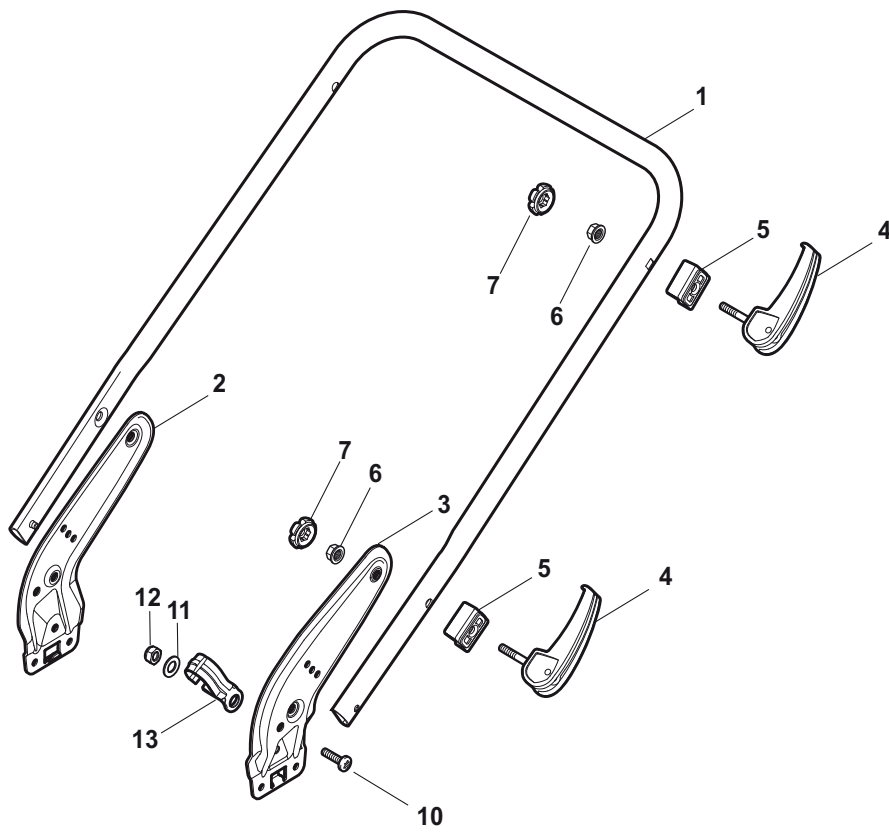

POS	PART. NO	Q.ty	DESCRIPTION	DESCRIZIONE	DESCRIPTION	BESCHREIBUNG	REMARKS
1	381006719/0	1	Handle, Lower Part	Parte Inf Maniglia	Poignée, Partie Inferieure	Griff, Unterteil	Black
1	381006720/0	1	Handle, Lower Part	Parte Inf Maniglia	Poignée, Partie Inferieure	Griff, Unterteil	Grey
2	381005149/0	1	Bracket, R	Staffa Dx	Etrier Droit	Steigbügel, Rechte	
3	381005151/0	1	Bracket, L	Staffa Sx	Etrier Gauche	Steigbügel, Linke	
4	381003253/0	2	Handle	Maniglia	Poignée	Griff	
5	322680016/0	4	Support	Supporto	Support	Halter	
6	122131750/0	4	Nut	Dado	Ecrou	Mutter	
7	322399835/0	4	Knob	Manopolina	Poignée	Griff	
10	112760605/0	2	Screw	Vite	Vis	Schraube	
11	125038002/1	2	Bush	Bussola	Douille	Büchse	
12	112155000/0	2	Nut	Dado	Ecrou	Mutter	
13	322192156/0	1	Fair Led	Fascetta	Collier	Bowdenzughalter	
14	381103350/0	2	Handle	Maniglia	Poignée	Griff