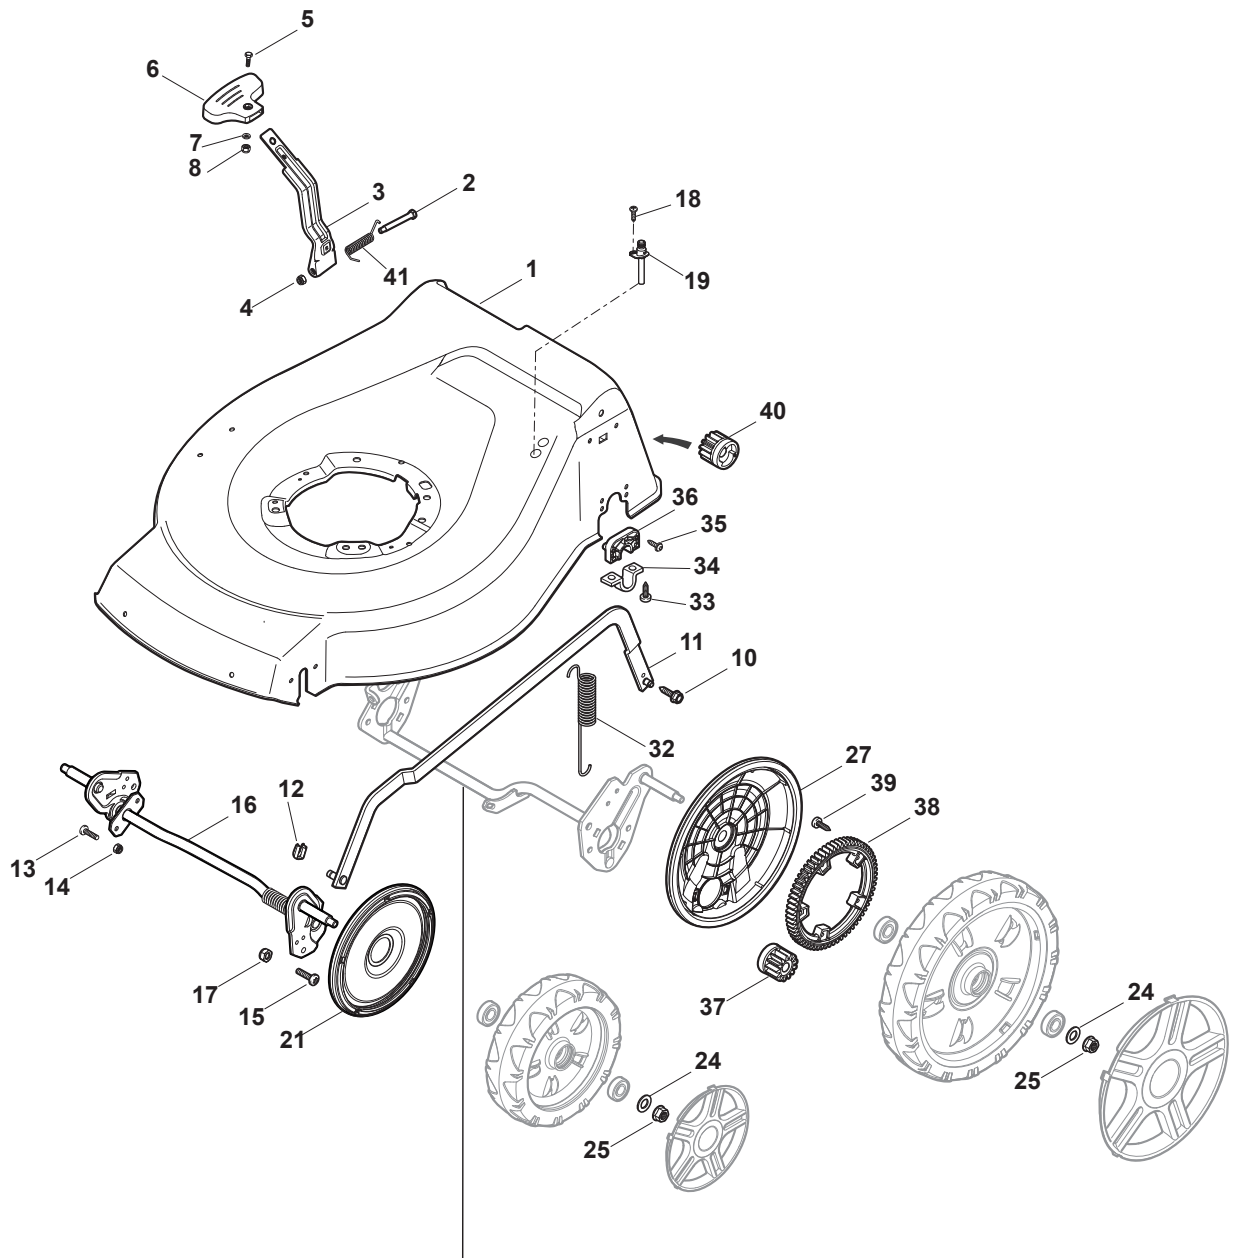

Rear Axle with Bearing

POS	PART. NO	Q.ty	DESCRIPTION	DESCRIZIONE	DESCRIPTION	BESCHREIBUNG	REMARKS
1	381004540/0	1	Deck Red	Chassis Rosso	Châssis Rouge	Gehäuse Rot	
1	381004590/0	1	Deck Yellow	Chassis Giallo	Châssis Jaune	Gehäuse Gelb	
1	381004542/0	1	Deck Red	Chassis Rosso	Châssis Rouge	Gehäuse Rot	Side Discharge
2	122534131/0	1	Pin	Perno	Pivot	Bolzen	
3	381003398/0	1	Lever, Height Adjustment	Leva Regolazione Altezza	Levier Reglage Hauteur	Hebel, Höneverstellung	
4	112154510/0	1	Nut	Dado	Ecrou	Mutter	
5	112788512/0	1	Screw	Vite	Vis	Schraube	
6	322394503/0	1	Knob	Manopolina	Poignée	Griff	
7	112521310/0	1	Washer	Rosetta	Rondelle	Scheibe	
8	112150000/0	1	Nut	Dado	Ecrou	Mutter	
10	122943013/0	1	Screw	Vite	Vis	Schraube	
11	381002032/0	1	Rod, Height Adjustment	Asta Comando Regol. Altezza	Tige Commande Reglage Hauteur	Stange, Höneverstellung	
12	112436051/0	1	Plate	Piastrina	Plaquette	Plättchen	
13	112727803/0	3	Screw	Vite	Vis	Schraube	
14	112154510/0	3	Nut	Dado	Ecrou	Mutter	
15	112727801/0	1	Screw	Vite	Vis	Schraube	
16	381002887/1	1	Axle, Front Wheels	Asse Ruote Anteriori	Axe Roues Avant	Achse, Vorderrad	
17	112154510/0	1	Nut	Dado	Ecrou	Mutter	
18	112728450/0	1	Screw	Vite	Vis	Schraube	
19	322034002/0	1	Washing Connection	Attacco Acqua Lavaggio	Attaque Lavage	Waschenverbindung	
21	322600145/0	2	Protection, Wheel	Protezione Ruote	Protection Roue	Schütz, Räder	
24	112521350/0	4	Washer	Rosetta	Rondelle	Scheibe	
25	112155000/0	4	Nut	Dado	Ecrou	Mutter	
26	112728697/0	4	Screw	Vite	Vis	Schraube	
27	322600208/0	2	Protection, Wheel	Protezione Ruote	Protection Roue	Schütz, Räder	
28	119216035/0	2	Bearing	Cuscinetto	Coussinet	Lager	
29	322042063/0	2	Bush	Bussola	Douille	Büchse	
30	381302835/1	1	Axle, Rear Wheels	Asse Ruote Posteriore	Axe Roues Arriere	Achse, Hinterrad	for Bearing
31	381302839/0	1	Axle, Rear Wheels	Asse Ruote Posteriore	Axe Roues Arriere	Achse, Hinterrad	for Plastic Bushing
32	122450460/0	1	Spring	Molla	Ressort	Feder	
33	112728697/0	4	Screw	Vite	Vis	Schraube	
34	322545152/0	2	Plate	Piastrina	Plaquette	Plättchen	
35	112728697/0	4	Screw	Vite	Vis	Schraube	
36	322785304/1	2	Support	Supporto	Support	Halter	
37	122570134/0	1	Pinion L	Pignone Sx	Pignon G	Ritzel Linkes	
38	322120115/0	2	Ring Gear	Corona	Couronne	Kranz	
39	112728706/0	6	Screw	Vite	Vis	Schraube	
40	122570133/0	1	Pinion R	Pignone Dx	Pignon D	Ritzel Rechtes	
41	122446192/0	1	Spring	Molla	Ressort	Feder