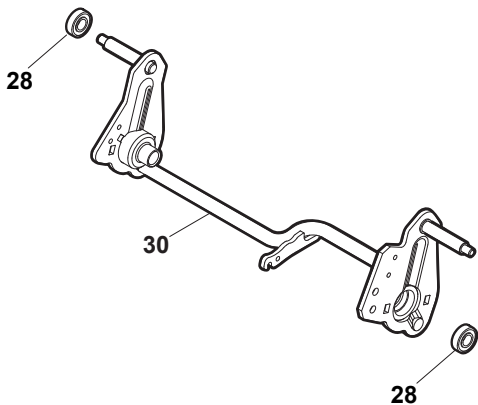

Rear Axle with Plastic Bushing