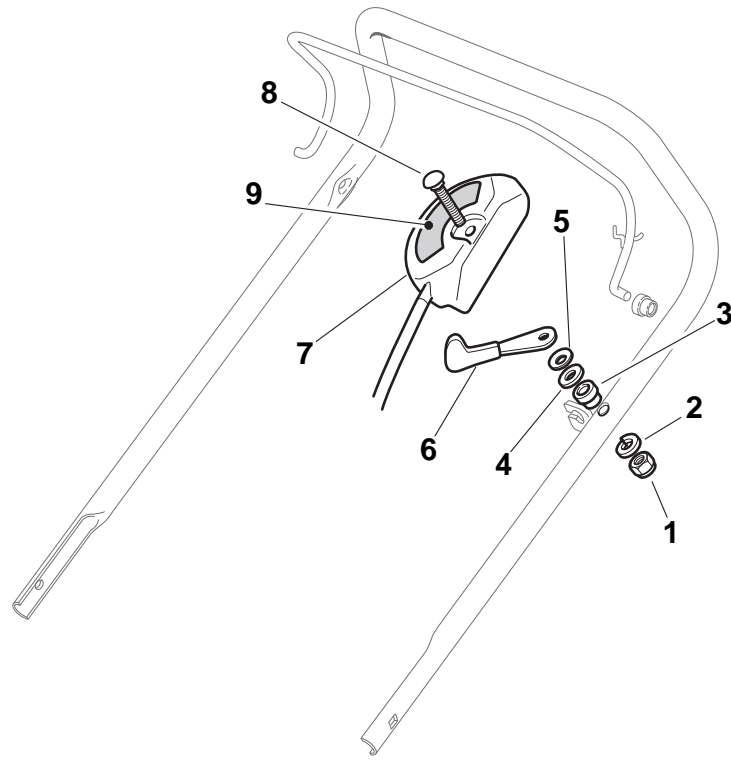

POS	PART. NO	Q.ty	DESCRIPTION	DESCRIZIONE	DESCRIPTION	BESCHREIBUNG	REMARKS
1	12291000/0	1	Nut	Dado	Ecrou	Mutter	
2	12581500/0	1	Grower	Grower	Grower	Federring	
3	22171005/0	1	Spacer	Distanziale	Entretoise	Distanzring	
4	12521360/0	1	Washer	Rosetta	Rondelle	Scheibe	
5	12508100/0	1	Spring Washer	Rosetta Elastica	Rondelle Elastique	Elastische Scheibe	
6	81007279/1	1	Lever, Throttle	Leva, Acceleratore	Levier, Accelérateur	Hebel, Beschleuniger	B&S-GGP-Honda
6	81007220/0	1	Lever, Throttle	Leva, Acceleratore	Levier, Accelérateur	Hebel, Beschleuniger	B&S450-500 / GGP150cc
7	81007080/0	1	Throttle Cable	Cavo Acceleratore	Cable, Accelérateur	Gashebel Kabel	
8	12815000/0	1	Screw	Vite	Vis	Schraube	
9	14356703/0	1	Label	Etichetta	Etiquette	Etikette	B&S
9	114356905/0	1	Label	Etichetta	Etiquette	Etikette	B&S DOV
9	14356702/0	1	Label	Etichetta	Etiquette	Etikette	GGP
9	114364264/0	1	Label	Etichetta	Etiquette	Etikette	GGP AVS
9	14356702/0	1	Label	Etichetta	Etiquette	Etikette	Honda
9	114356905/0	1	Label	Etichetta	Etiquette	Etikette	Honda AC