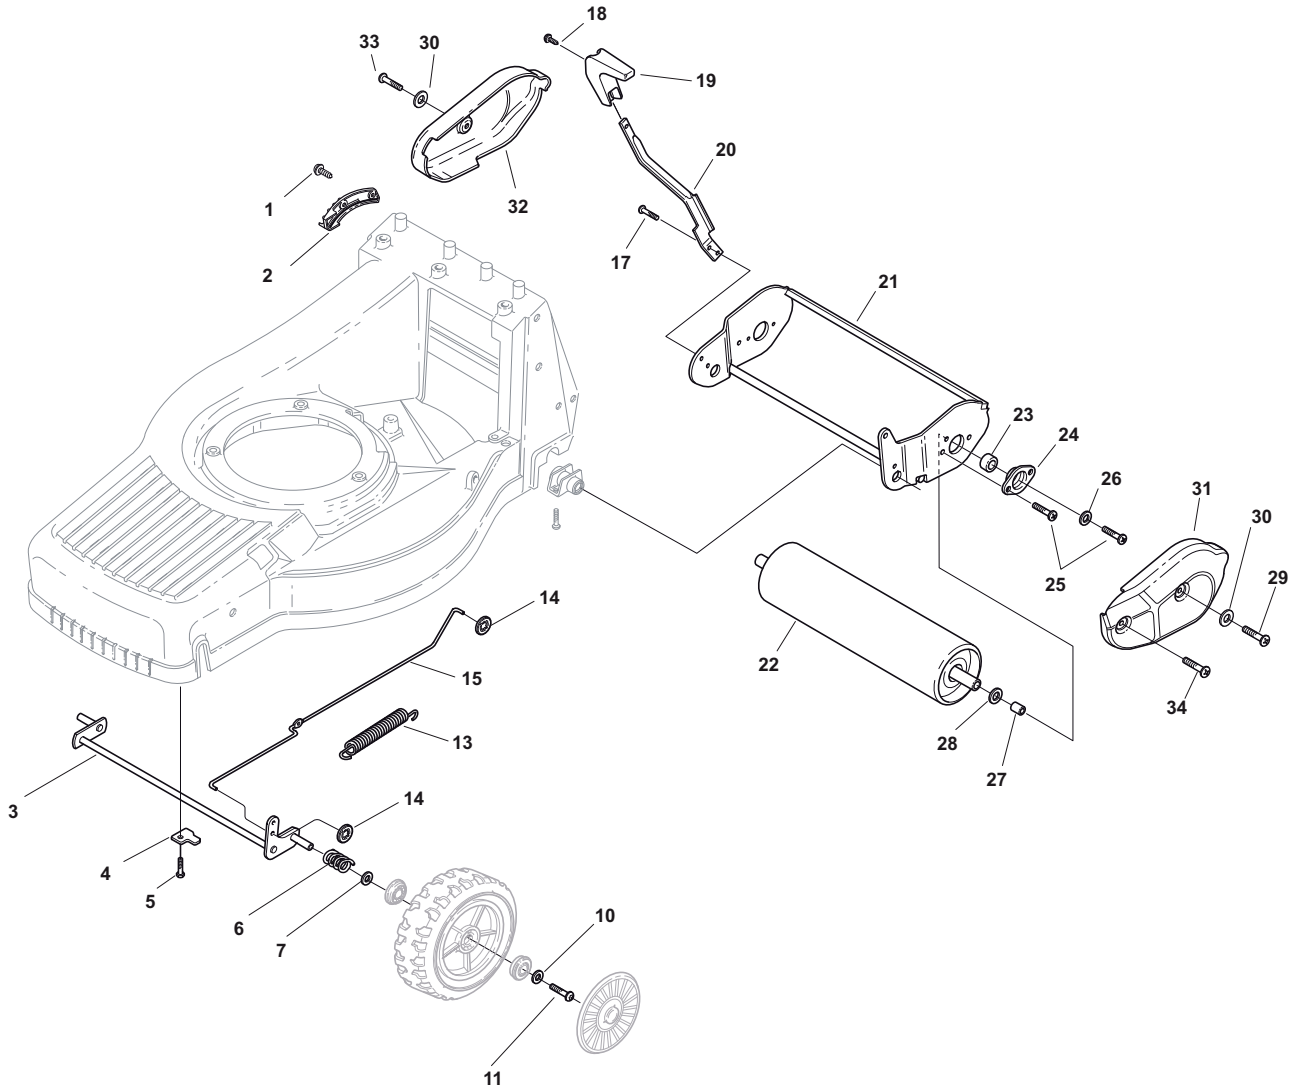

POS	PART. NO	Q.ty	DESCRIPTION	DESCRIZIONE	DESCRIPTION	BESCHREIBUNG	REMARKS
1	12728300/0	2	Screw	Vite	Vis	Schraube	
2	22735553/0	1	Sector, Height Adjustment	Settore Di Regolazione	Secteur Reglage	Sektor, Höheverstellung	
3	81002845/0	1	Axle, Front Wheels	Asse Ruote Anteriore	Axe Roues Avant	Achse, Vorderrad	
4	22545160/0	2	Plate	Piastrina	Plaquette	Plättchen	
5	12735664/0	2	Screw	Vite	Vis	Schraube	
6	22430210/0	2	Spring	Molla	Ressort	Feder	
7	12521370/0	2	Washer	Rosetta	Rondelle	Scheibe	
10	12521460/0	2	Washer	Rosetta	Rondelle	Scheibe	
11	112735662/1	2	Screw	Vite	Vis	Schraube	
13	22446181/0	1	Spring	Molla	Ressort	Feder	
14	12604898/0	2	Crown Fastener	Fissatore A Corona	Fixateur A Couronne	Kronescheibe	
15	22033325/0	1	Rod, Height Adjustment Control	Asta Comando Regol. Altezza	Tige Commande Reglage Hauteur	Stange, Höheverstellung	
17	12735664/0	2	Screw	Vite	Vis	Schraube	
18	12728690/0	1	Screw	Vite	Vis	Schraube	
19	22399805/0	1	Knob	Manopolina	Poignée	Griff	
20	22321505/0	1	Lever, Height Adjustment	Leva Regolazione Altezza	Levier Reglage Hauteur	Hebel, Höheverstellung	
21	81005115/0	1	Roller Support	Supporto Roller	Support Roller	Rollrhlter	
22	81007403/0	1	Roller	Roller	Roller	Roller	
23	19216036/0	2	Bearing	Cuscinetto	Coussinet	Lager	
24	22207323/0	2	Flange	Flangia	Bride	Flansch	
25	112735662/1	6	Screw	Vite	Vis	Schraube	
26	12523040/0	3	Washer	Rosetta	Rondelle	Scheibe	
27	22170820/0	1	Spacer	Distanziale	Entretoise	Distanzring	
28	12523100/0	1	Washer	Rosetta	Rondelle	Scheibe	
29	12735592/0	1	Screw	Vite	Vis	Schraube	
30	12523040/0	5	Washer	Rosetta	Rondelle	Scheibe	
31	22060202/0	1	L Protection	Protezione Sx	Protection G	Linke Schutz	
32	22060201/0	1	R Protection	Protezione Dx	Protection D	Rechte Schutz	
33	12735592/0	1	Screw	Vite	Vis	Schraube	
34	12735594/0	1	Screw	Vite	Vis	Schraube