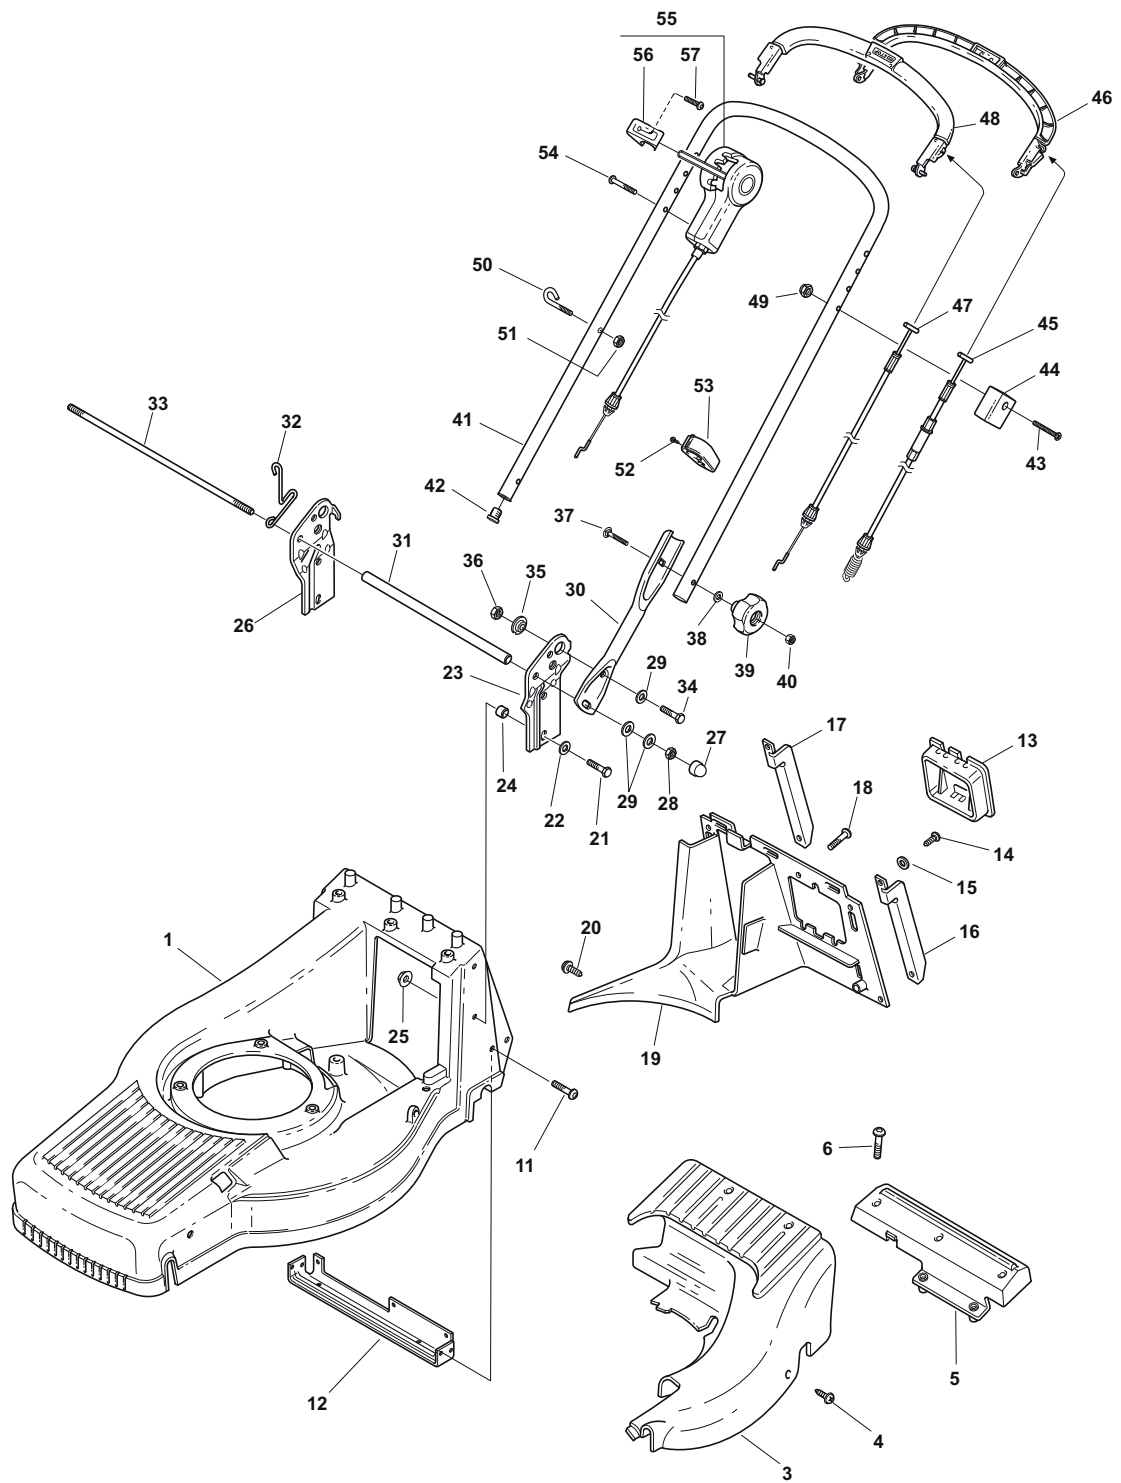

POS	PART. NO	Q.ty	DESCRIPTION	DESCRIZIONE	DESCRIPTION	BESCHREIBUNG	REMARKS
1	81002659/0	1	Deck Red	Chassis Rosso	Châssis Rouge	Gehäuse Rot	
3	22060153/1	1	Protection, Red	Carter, Rosso	Protection, Rouge	Schutz, Rot	
4	12728300/0	3	Screw	Vite	Vis	Schraube	
5	22785164/0	1	Stone Guard Fulcrum	Fulcro Parasassi	Point D'Appui Parepierres	Drehpunkt Prallblech	
6	12735664/0	3	Screw	Vite	Vis	Schraube	
11	12735592/0	4	Screw	Vite	Vis	Schraube	
12	22608521/0	1	Rear Stiffening	Rinforzo Posteriore	Réinforcement Arriere	Hinterverstärkung	
13	22109531/0	1	Cover	Coperchio	Couvercle	Deckel	
14	12728124/0	5	Screw	Vite	Vis	Schraube	
15	12523040/0	3	Washer	Rosetta	Rondelle	Scheibe	
16	22775183/0	1	Bracket, L	Staffa Sx	Bride G	Pratze, Linke	
17	22775185/0	1	Bracket, R	Staffa Dx	Bride D	Pratze, Rechte	
18	12735664/0	1	Screw	Vite	Vis	Schraube	
19	22108278/0	1	Rear Conveyor Assy	Convogl. Posteriore	Ens. Convoyeur Post.	Hinterleitblechsatz	
20	12728300/0	1	Screw	Vite	Vis	Schraube	
21	12793102/0	4	Screw	Vite	Vis	Schraube	
22	12521350/0	4	Washer	Rosetta	Rondelle	Scheibe	
23	22778411/0	1	Bracket, L	Staffa Sx	Bride G	Pratze, Linke	
24	22041959/0	2	Bush	Bussola	Douille	Buchse	
25	12293201/0	4	Nut	Dado	Ecrou	Mutter	
26	22778413/0	1	Bracket, R	Staffa Dx	Bride D	Pratze, Rechte	
27	18203854/0	2	Protection	Cappuccio	Capuchon	Stecker	
28	12293200/0	2	Nut	Dado	Ecrou	Mutter	
29	12523060/0	6	Washer	Rosetta	Rondelle	Scheibe	
30	81006614/0	2	Handle, Lower Part	Manico, Parte Inf	Mancheron, Partie Inf.	Holm, Unterteil	
31	22869711/0	1	Spacer	Distanziale	Entretoise	Distanzring	
32	22430312/0	1	Guide Spring	Molla Guida	Ressort De Guide	Feder Führer	
33	22517702/0	1	Fulcrum Pin	Perno Fulcro	Pivot	Gelenkpunkt	
34	12793301/0	2	Screw	Vite	Vis	Schraube	
35	22041955/0	2	Bush	Bussola	Douille	Buchse	
36	12293200/0	2	Nut	Dado	Ecrou	Mutter	
37	12819110/0	2	Screw	Vite	Vis	Schraube	
38	22680006/1	2	Washer	Rosetta	Rondelle	Scheibe	
39	322399804/1	2	Knob	Manopolina	Poignée	Griff	
40	12293200/0	2	Nut	Dado	Ecrou	Mutter	
41	81006619/1	1	Handle, Upper Part	Manico, Parte Sup	Mancheron, Partie Sup.	Holm, Oberteil	
42	18566110/0	2	Cap	Puntale	Bouchon	Gummistopfen	
43	12727786/0	1	Screw	Vite	Vis	Schraube	
44	22551640/0	1	Plate	Piastrina	Plaquette	Plättchen	
45	81000697/0	1	Cable, Rear Drive	Cavo Comando Trazione	Câble, Commande Traction	Kabel, Antrieb	
46	81003297/1	1	Driving Lever	Leva Trazione	Levier Traction	Antriebhebel	
47	81000686/0	1	Cable, Engine Brake	Cavo Freno Motore	Cable Frein Moteur	Kabel, Motorbremse	B&S450-500
47	81000687/0	1	Cable, Engine Brake	Cavo Freno Motore	Cable Frein Moteur	Kabel, Motorbremse	Honda
47	81000688/0	1	Cable, Engine Brake	Cavo Freno Motore	Cable Frein Moteur	Kabel, Motorbremse	B&S625-675
47	81000688/0	1	Cable, Engine Brake	Cavo Freno Motore	Cable Frein Moteur	Kabel, Motorbremse	GGP
47	181000777/0	1	Cable, Engine Brake	Cavo Freno Motore	Cable Frein Moteur	Kabel, Motorbremse	GGP150cc - DOV
48	381003330/0	1	Lever, Engine Brake	Leva Freno Motore	Levier Frein Moteur	Hebel, Motorbremse	
49	12154510/0	1	Nut	Dado	Ecrou	Mutter	
50	22430313/0	1	Guide Spring	Molla Guida	Ressort De Guide	Feder Führer	
51	12292100/0	1	Nut	Dado	Ecrou	Mutter	
52	12728691/0	3	Screw	Vite	Vis	Schraube	
53	22192001/0	3	Anchor Clamp	Fascetta Ancoraggio	Collier Ancre	Bowdenzughalter	
54	12728702/0	2	Screw	Vite	Vis	Schraube	
55	81007097/0	1	Cable, Speed Drive Control	Cavo Comando Marce	Cable, Comm. Changement Vitesse	Kabel, Gängeschaltun	
56	22399809/0	1	Knob	Manopolina	Poignée	Griff	
57	12728300/0	2	Screw	Vite	Vis	Schraube