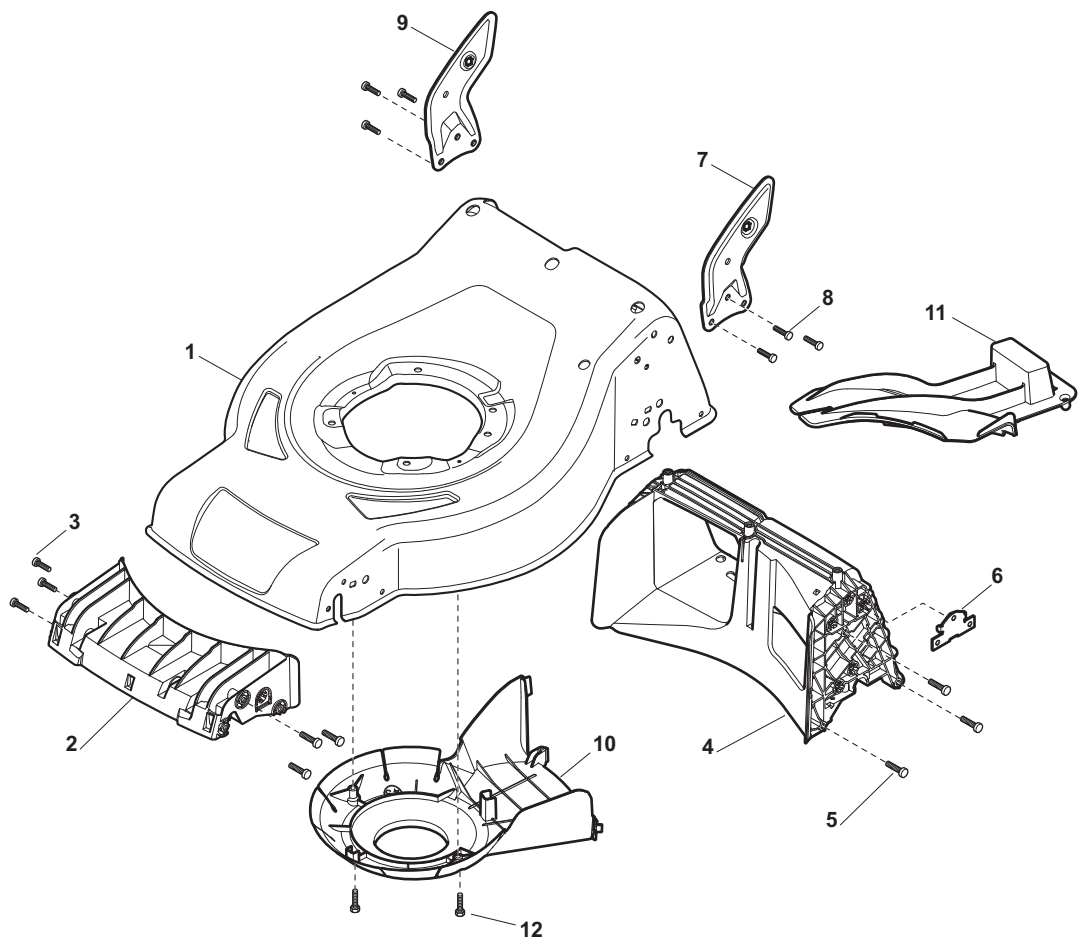

POS	PART. NO	Q.ty	DESCRIPTION	DESCRIZIONE	DESCRIPTION	BESCHREIBUNG	REMARKS
1	381004019/0	1	Deck Red	Chassis Rosso	Châssis Rouge	Gehäuse Rot	
2	322108300/0	1	Front Conveyor Assy	Convogl. Anteriore	Ens. Convoyeur Avant	Hinterleitblechvorder	
3	112728699/0	6	Screw	Vite	Vis	Schraube	
4	322108302/0	1	Rear Conveyor Assy	Convogl. Posteriore	Ens. Convoyeur Post.	Hinterleitblechsatz	
5	112728699/0	6	Screw	Vite	Vis	Schraube	
6	322545213/0	2	Plate	Piastrina	Plaquette	Platte	
7	381005139/0	1	Bracket, L	Staffa Sx	Bride G	Pratze, Linke	
8	112727801/0	6	Screw	Vite	Vis	Schraube	
9	381005137/0	1	Bracket, R	Staffa Dx	Bride D	Pratze, Rechte	
10	322060241/0	1	Protection, Belt	Carter Cinghia	Protection Courroire	Schutz, Riemen	
11	322140240/0	1	Deflector	Deflettore	Deflecteur	Deflektor	
12	12728530/0	2	Screw	Vite	Vis	Schraube