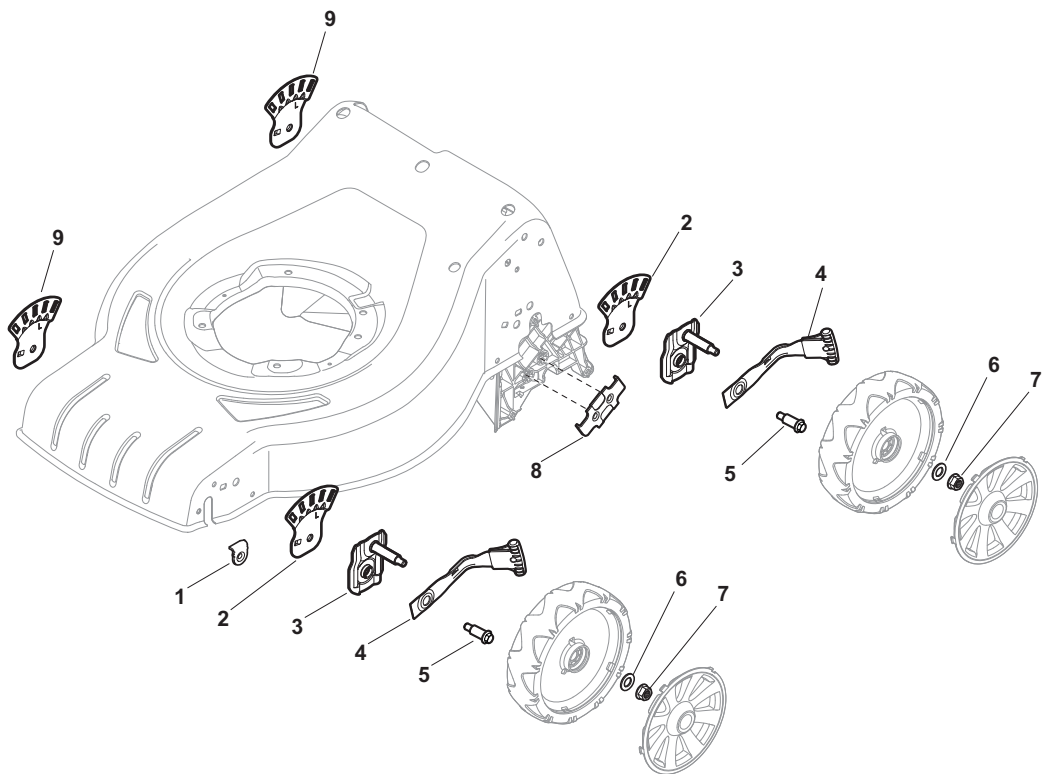

ILLUSTRATED PARTS LIST

CR 430

CS 430

- Use GLOBAL GARDEN PRODUCT Genuine Spare Parts specified in the parts list for repair and/or replacement.
- The contents described in the parts list may change due to improvement.
- The drawings of the spare parts are only indicative and might not represent the part in question exactly.
- The indications "right" - "left" - "front" - "rear" refer to the position of the operator when using the machine.
- When placing orders of parts for repair and/or replacement, make sure that the illustrated parts list is the one applying to the machine's year of manufacture, as shown on the identification plate attached to the machine.

POS	PART. NO	Q.ty	DESCRIPTION	DESCRIZIONE	DESCRIPTION	BESCHREIBUNG	REMARKS
1	322545189/0	2	Plate	Piastrina	Plaquette	Plättchen	
2	322735597/1	2	Sector, Height Adjustment	Settore Di Regolazione	Secteur Reglage	Sektor, Höheverstellung	
3	381005141/0	4	Support, Wheel	Supporto Ruota	Support Roue	Halter, Rad	
4	381003354/0	4	Lever, Height Adjustment	Leva Regolazione Altezza	Levier, Reglage Hauteur	Hebel, Höheverstellung	
5	22519811/0	4	Pin	Perno	Pivot	Bolzen	
6	12521350/0	4	Washer	Rosetta	Rondelle	Scheibe	
7	12155000/0	4	Nut	Dado	Ecrou	Mutter	
8	322545211/0	2	Plate	Piastrina	Plaquette	Plättchen	
9	322735595/1	2	Sector, Height Adjustment	Settore Di Regolazione	Secteur Reglage	Sektor, Höheverstellung	