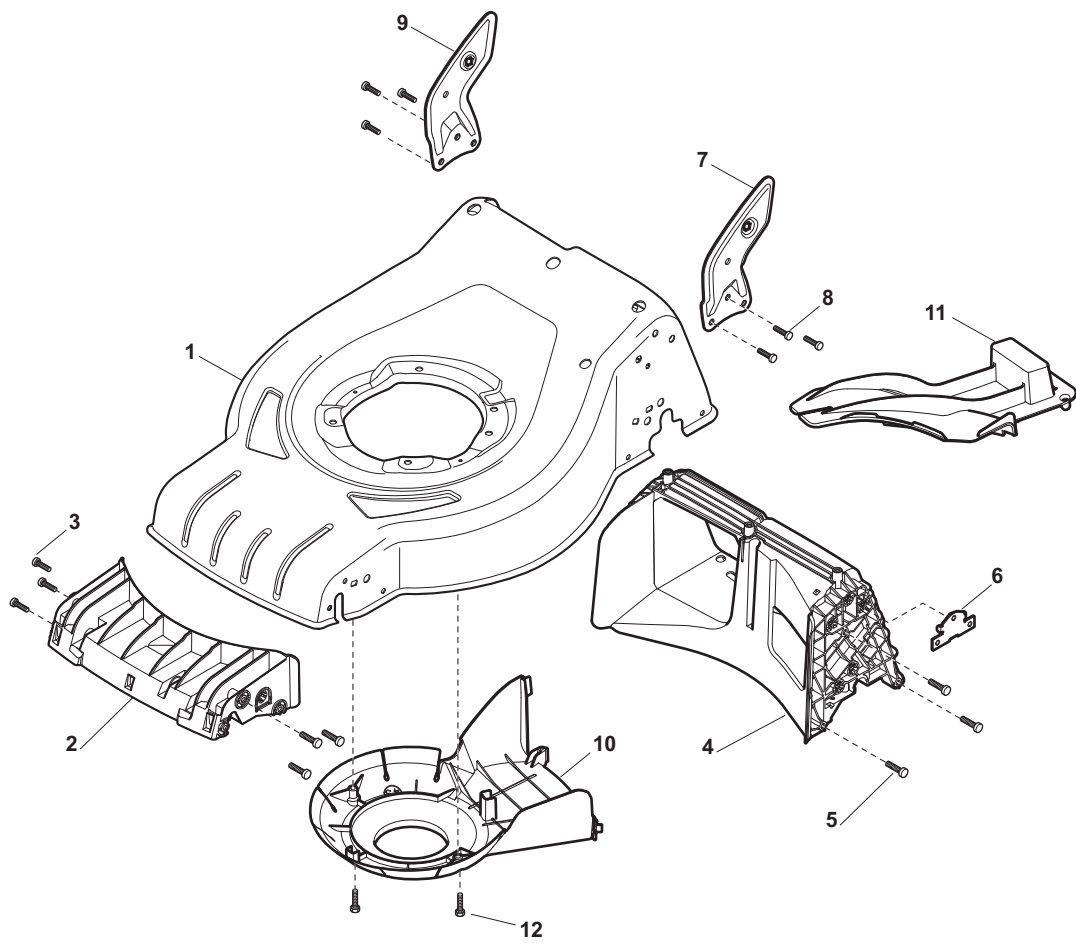

POS	PART. NO	Q.ty	DESCRIPTION	DESCRIZIONE	DESCRIPTION	BESCHREIBUNG	REMARKS
1	381004017/0	1	Deck Red	Chassis Rosso	Châssis Rouge	Gehäuse Rot	
2	322108300/0	1	Front Conveyor Assy	Convogl. Anteriore	Ens. Convoyeur Avant	Hinterleitblechvorder	
3	112728699/0	6	Screw	Vite	Vis	Schraube	
4	322108302/0	1	Rear Conveyor Assy	Convogl. Posteriore	Ens. Convoyeur Post.	Hinterleitblechsatz	
5	112728699/0	6	Screw	Vite	Vis	Schraube	
6	322545213/0	2	Plate	Piastrina	Plaquette	Platte	
7	381005139/0	1	Bracket, L	Staffa Sx	Bride G	Pratze, Linke	
8	112727801/0	6	Screw	Vite	Vis	Schraube	
9	381005137/0	1	Bracket, R	Staffa Dx	Bride D	Pratze, Rechte	
10	322060241/0	1	Protection, Belt	Carter Cinghia	Protection Courroire	Schutz, Riemen	
11	322140240/0	1	Deflector	Deflettore	Deflecteur	Deflektor	
12	12728530/0	2	Screw	Vite	Vis	Schraube