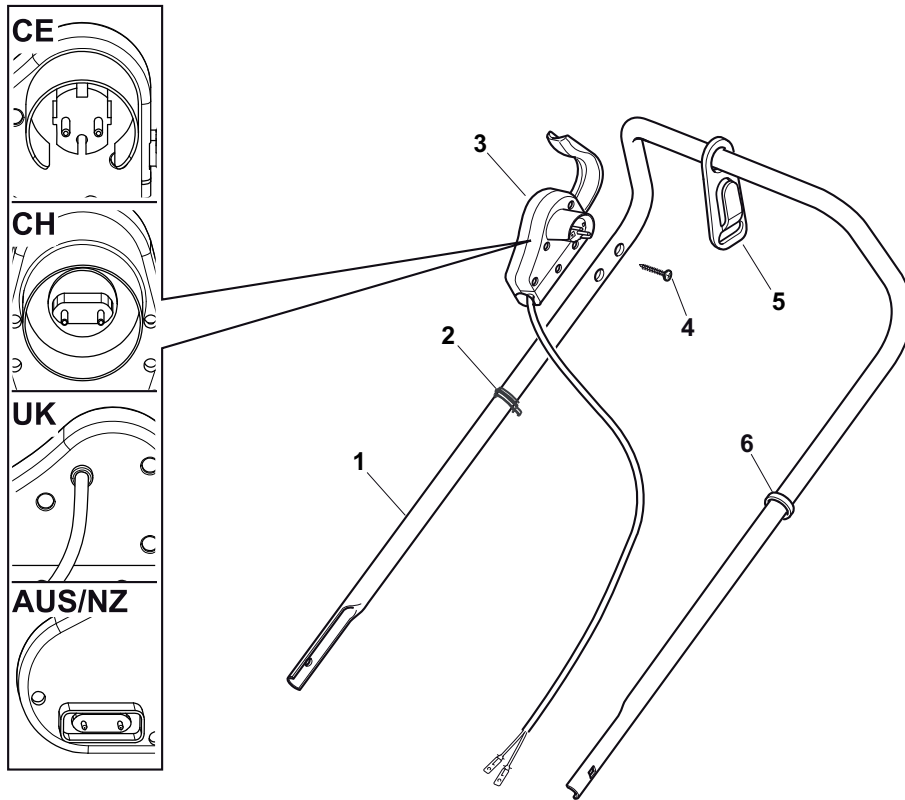

POS	PART. NO	Q.ty	DESCRIPTION	DESCRIZIONE	DESCRIPTION	BESCHREIBUNG	REMARKS
1	81007017/2	1	Handle, Upper Part	Manico, Parte Sup	Mancheron, Partie Superieure	Holm, Oberteil	
2	22192000/1	2	Anchor Clamp	Fascetta	Collier Ancrage	Bowdenzughalter	
3	81600500/1	1	Dead Hand Switch	Salvatore	Int. Main Morte	Tot Manschalter	CE
3	81600501/1	1	Dead Hand Switch	Salvatore	Int. Main Morte	Tot Manschalter	CH
3	81600502/1	1	Dead Hand Switch	Salvatore	Int. Main Morte	Tot Manschalter	UK
3	18710628/0	1	Dead Hand Switch	Salvatore	Int. Main Morte	Tot Manschalter	AUS-NZ
4	12728701/0	2	Screw	Vite	Vis	Schraube	
5	322195101/4	1	Fairlead	Fermacavo	Fixation Cable	Kabelbefestigung	
6	22192151/0	1	Fairlead	Fermacavo	Fixation Cable	Kabelbefestigung