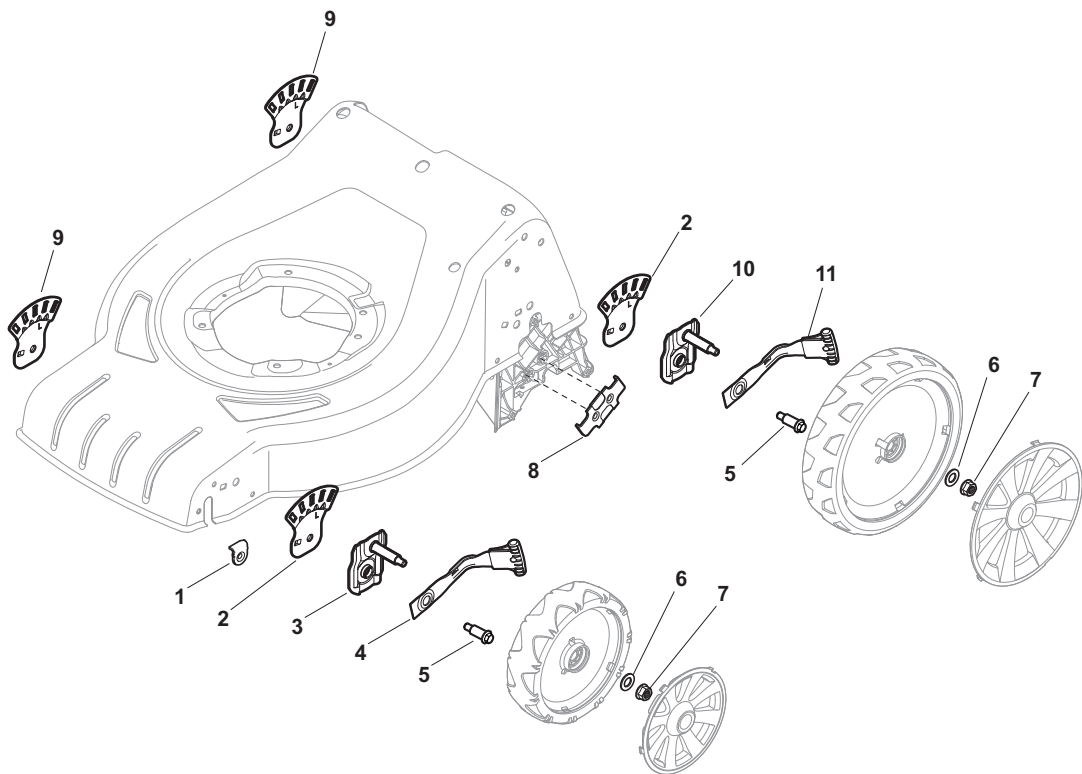

ILLUSTRATED PARTS LIST

CR 430 W

CS 430 W

- Use GLOBAL GARDEN PRODUCT Genuine Spare Parts specified in the parts list for repair and/or replacement.
- The contents described in the parts list may change due to improvement.
- The drawings of the spare parts are only indicative and might not represent the part in question exactly.
- The indications "right" - "left" - "front" - "rear" refer to the position of the operator when using the machine.
- When placing orders of parts for repair and/or replacement, make sure that the illustrated parts list is the one applying to the machine's year of manufacture, as shown on the identification plate attached to the machine.

POS	PART. NO	Q.ty	DESCRIPTION	DESCRIZIONE	DESCRIPTION	BESCHREIBUNG	REMARKS
1	322545189/0	2	Plate	Piastrina	Plaquette	Plättchen	
2	322735597/1	2	Sector, Height Adjustment	Settore Di Regolazione	Secteur Reglage	Sektor, Höheverstellung	
3	381005141/0	2	Support, Wheel	Supporto Ruota	Support Roue	Halter, Rad	
4	381003354/0	2	Lever, Height Adjustment	Leva Regolazione Altezza	Levier, Reglage Hauteur	Hebel, Höheverstellung	
5	22519811/0	4	Pin	Perno	Pivot	Bolzen	
6	12521350/0	4	Washer	Rosetta	Rondelle	Scheibe	
7	12155000/0	4	Nut	Dado	Ecrou	Mutter	
8	322545211/0	2	Plate	Piastrina	Plaquette	Plättchen	
9	322735595/1	2	Sector, Height Adjustment	Settore Di Regolazione	Secteur Reglage	Sektor, Höheverstellung	
10	381005143/0	2	Support, Wheel	Supporto Ruota	Support Roue	Halter, Rad	
11	381003357/0	2	Lever, Height Adjustment	Leva Regolazione Altezza	Levier, Reglage Hauteur	Hebel, Höheverstellung	

POS	PART. NO	Q.ty	DESCRIPTION	DESCRIZIONE	DESCRIPTION	BESCHREIBUNG	REMARKS
1	381007444/0	2	Wheel Ø 180	Ruota Ø 180	Roue Ø 180	Rad Ø 180	
2	322042064/0	4	Bush	Bussola	Douille	Buchse	
5	381007446/0	2	Wheel Ø 240	Ruota Ø 240	Roue Ø 240	Rad Ø 240	
6	322042064/0	4	Bush	Bussola	Douille	Buchse	