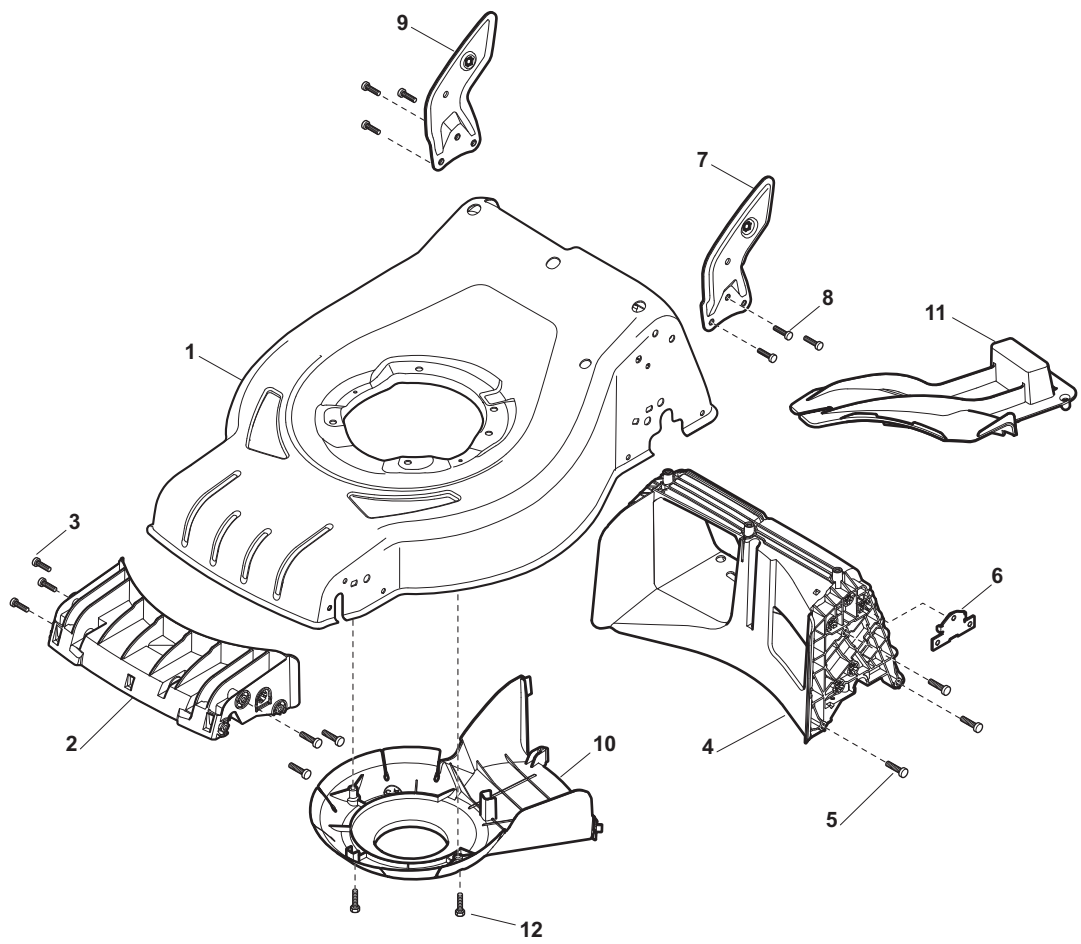

POS	PART. NO	Q.ty	DESCRIPTION	DESCRIZIONE	DESCRIPTION	BESCHREIBUNG	REMARKS
1	381004017/0	1	Deck Red	Chassis Rosso	Châssis Rouge	Gehäuse Rot	
2	322108300/0	1	Front Conveyor Assy	Convogl. Anteriore	Ens. Convoyeur Avant	Hinterleitblechvorder	
3	112728699/0	6	Screw	Vite	Vis	Schraube	
4	322108302/0	1	Rear Conveyor Assy	Convogl. Posteriore	Ens. Convoyeur Post.	Hinterleitblechsatz	
5	112728699/0	6	Screw	Vite	Vis	Schraube	
6	322545213/0	2	Plate	Piastrina	Plaquette	Platte	
7	381005139/0	1	Bracket, L	Staffa Sx	Bride G	Pratze, Linke	
8	112727801/0	6	Screw	Vite	Vis	Schraube	
9	381005137/0	1	Bracket, R	Staffa Dx	Bride D	Pratze, Rechte	
10	322060241/0	1	Protection, Belt	Carter Cinghia	Protection Courroire	Schutz, Riemen	
11	322140240/0	1	Deflector	Deflettore	Deflecteur	Deflektor	
12	12728530/0	2	Screw	Vite	Vis	Schraube