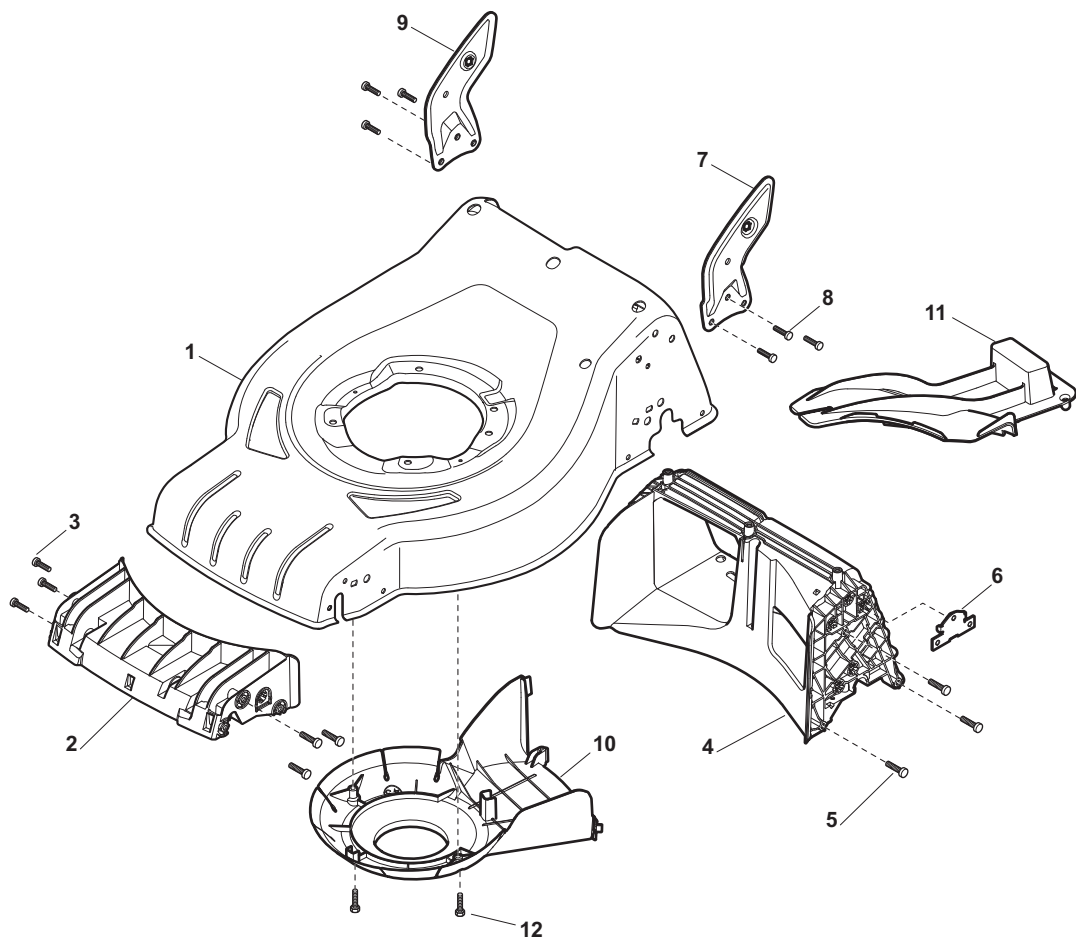

POS	PART. NO	Q.ty	DESCRIPTION	DESCRIZIONE	DESCRIPTION	BESCHREIBUNG	REMARKS
1	381004018/0	1	Deck Red	Chassis Rosso	Châssis Rouge	Gehäuse Rot	
1	381004024/0	1	Deck Yellow	Chassis Giallo	Châssis Jaune	Gehäuse Gelb	
2	322108301/1	1	Front Conveyor Assy	Convogl. Anteriore	Ens. Convoyeur Avant	Hinterleitblechvorder	
3	112728699/0	6	Screw	Vite	Vis	Schraube	
4	322108302/0	1	Rear Conveyor Assy	Convogl. Posteriore	Ens. Convoyeur Post.	Hinterleitblechsatz	
5	112728699/0	6	Screw	Vite	Vis	Schraube	
6	322545213/0	2	Plate	Piastrina	Plaquette	Platte	
7	381005139/0	1	Bracket, L	Staffa Sx	Bride G	Pratze, Linke	
8	112727801/0	6	Screw	Vite	Vis	Schraube	
9	381005137/0	1	Bracket, R	Staffa Dx	Bride D	Pratze, Rechte	
10	322060242/0	1	Protection, Belt	Carter Cinghia	Protection Courroire	Schutz, Riemen	
11	322140239/0	1	Deflector	Deflettore	Deflecteur	Deflektor	
12	12728530/0	2	Screw	Vite	Vis	Schraube