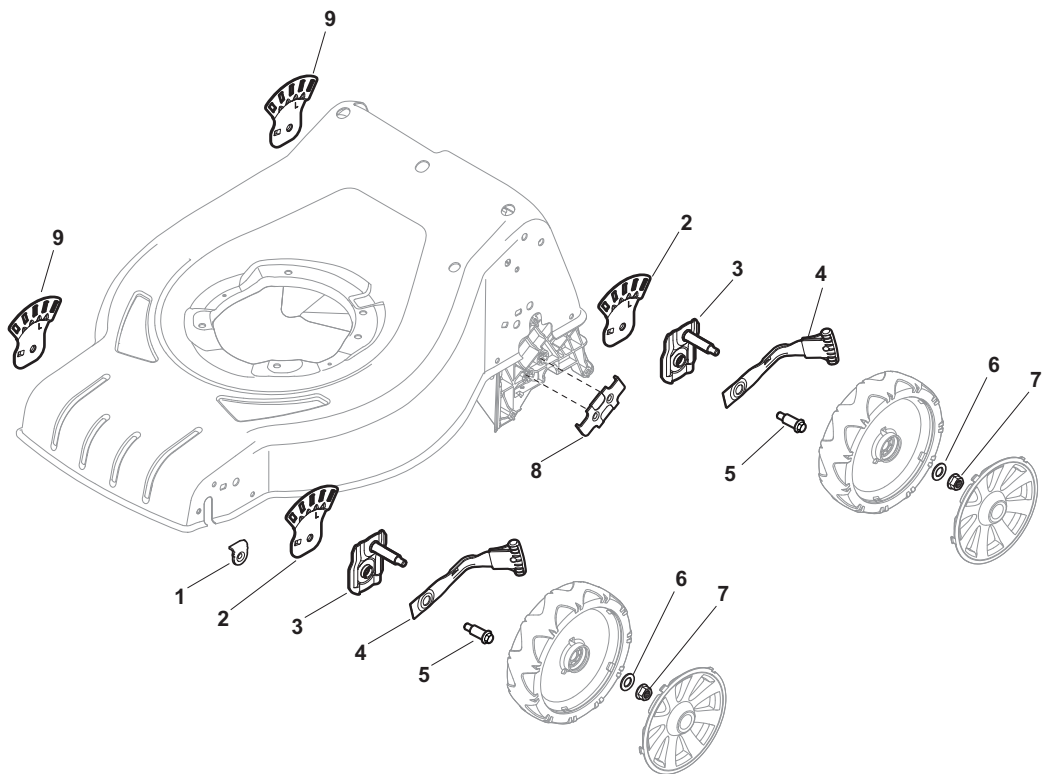

ILLUSTRATED PARTS LIST

CS 480

CR 480

- Use GLOBAL GARDEN PRODUCT Genuine Spare Parts specified in the parts list for repair and/or replacement.
- The contents described in the parts list may change due to improvement.
- The drawings of the spare parts are only indicative and might not represent the part in question exactly.
- The indications "right" - "left" - "front" - "rear" refer to the position of the operator when using the machine.
- When placing orders of parts for repair and/or replacement, make sure that the illustrated parts list is the one applying to the machine's year of manufacture, as shown on the identification plate attached to the machine.

POS	PART. NO	Q.ty	DESCRIPTION	DESCRIZIONE	DESCRIPTION	BESCHREIBUNG	REMARKS
1	322545189/0	2	Plate	Piastrina	Plaquette	Plättchen	
2	322735597/0	2	Sector, Height Adjustment	Settore Di Regolazione	Secteur Reglage	Sektor, Höheverstellung	
3	381005141/0	4	Support, Wheel	Supporto Ruota	Support Roue	Halter, Rad	
4	381003354/0	4	Lever, Height Adjustment	Leva Regolazione Altezza	Levier, Reglage Hauteur	Hebel, Höheverstellung	
5	22519811/0	4	Pin	Perno	Pivot	Bolzen	
6	12521350/0	4	Washer	Rosetta	Rondelle	Scheibe	
7	12155000/0	4	Nut	Dado	Ecrou	Mutter	
8	322545211/0	2	Plate	Piastrina	Plaquette	Plättchen	
9	322735595/0	2	Sector, Height Adjustment	Settore Di Regolazione	Secteur Reglage	Sektor, Höheverstellung	