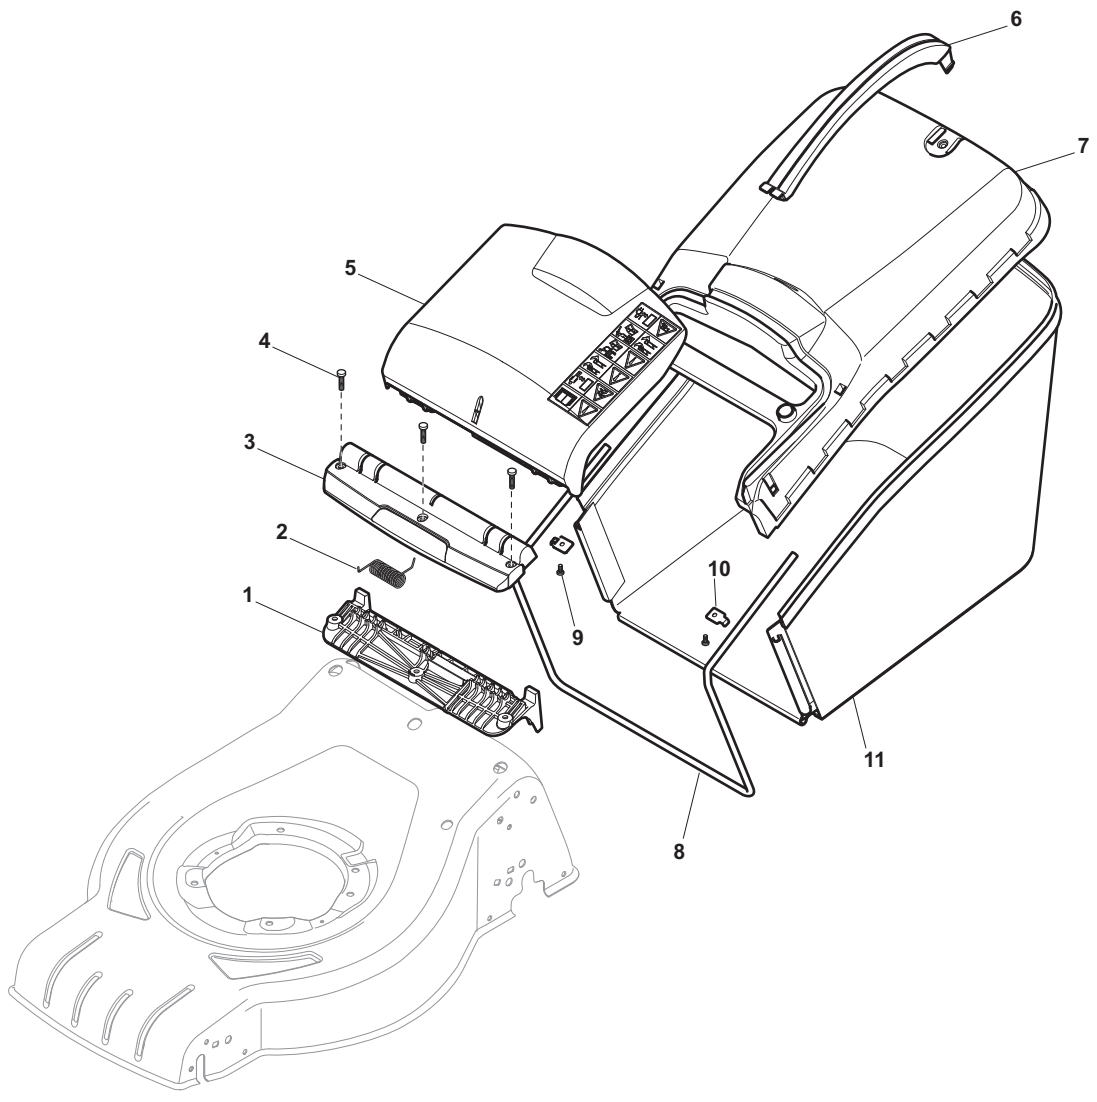

POS	PART. NO	Q.ty	DESCRIPTION	DESCRIZIONE	DESCRIPTION	BESCHREIBUNG	REMARKS
1	322785331/0	1	Support	Supporto	Support	Halter	
2	122450464/0	1	Spring	Molla	Ressort	Feder	
3	322109557/0	1	Cover, Grey	Copertura	Couvre	Kappe	Grey
3	322109556/0	1	Cover, Yellow	Copertura	Couvre	Kappe	Yellow
4	112728699/0	3	Screw	Vite	Vis	Schraube	
5	322600216/1	1	Stone-Guard, Grey	Parasassi	Pare-Pierres	Prallblech	Grey
5	322600214/1	1	Stone-Guard, Yellow	Parasassi	Pare-Pierres	Prallblech	Yellow
6	322393649/0	1	Handle	Maniglia	Poignée	Griff	
6	322393646/0	1	Handle	Maniglia	Poignée	Griff	
7	322486270/0	1	Grassbox Upper Part	Parte Sup.Sacco	Sac, Partie Superieure	Korb Oberteil	Grey
7	322486264/0	1	Grassbox Upper Part	Parte Sup.Sacco	Sac, Partie Superieure	Korb Oberteil	Yellow
8	122608561/0	1	Stiffening Lower	Rinforzo Inf	Réinforcement Inf	Verstärkung	
9	12728692/0	2	Screw	Vite	Vis	Schraube	
10	322545159/0	2	Plate	Piastrina	Plaquette	Plättchen	
11	181002318/0	1	Box, Fabric	Sacco, Tela	Sac, Toile	Sack, Tuck