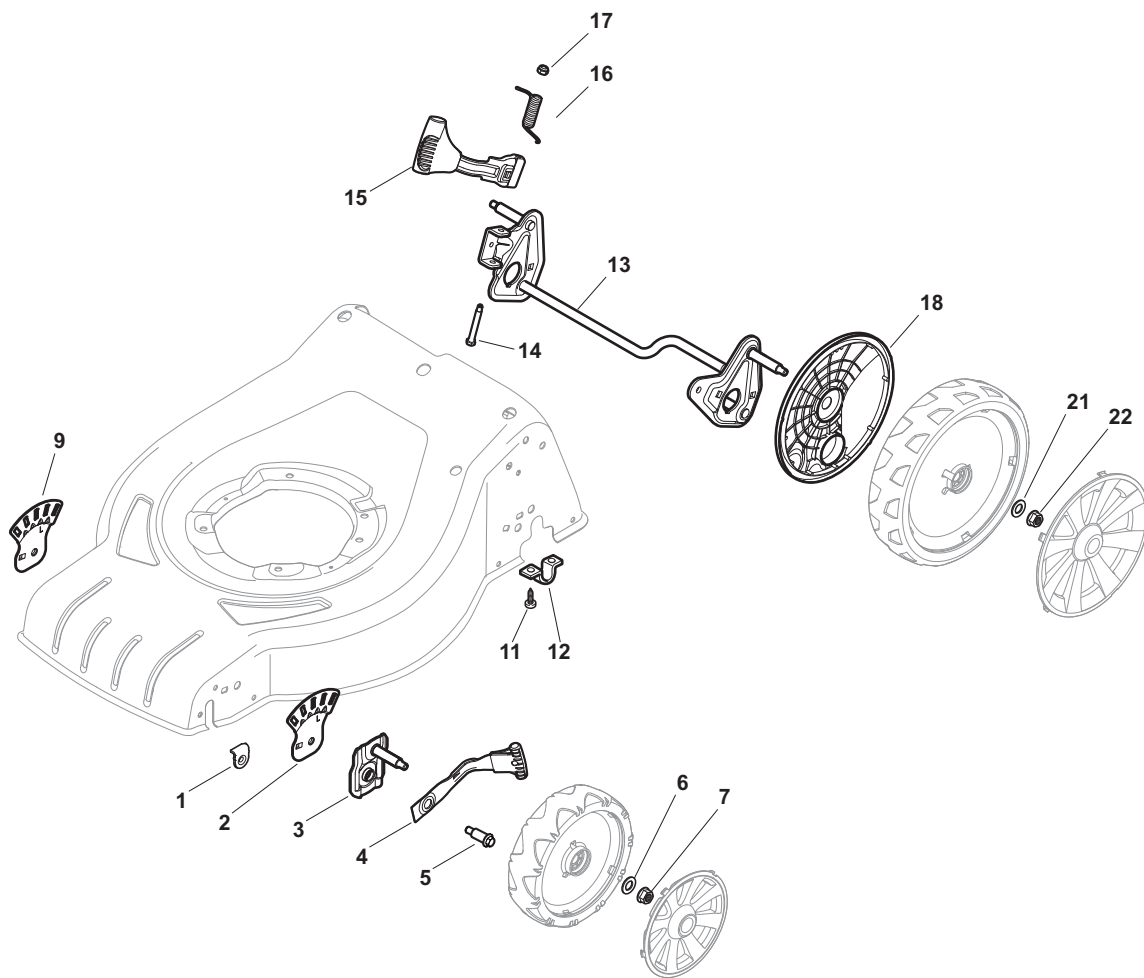

ILLUSTRATED PARTS LIST

CS 480 WSQ CR 480 WSQ

- Use GLOBAL GARDEN PRODUCT Genuine Spare Parts specified in the parts list for repair and/or replacement.
- The contents described in the parts list may change due to improvement.
- The drawings of the spare parts are only indicative and might not represent the part in question exactly.
- The indications "right" - "left" - "front" - "rear" refer to the position of the operator when using the machine.
- When placing orders of parts for repair and/or replacement, make sure that the illustrated parts list is the one applying to the machine's year of manufacture, as shown on the identification plate attached to the machine.

POS	PART. NO	Q.ty	DESCRIPTION	DESCRIZIONE	DESCRIPTION	BESCHREIBUNG	REMARKS
1	322545189/0	2	Plate	Piastrina	Plaquette	Plättchen	
2	322735597/1	1	Sector, Height Adjustment	Settore Di Regolazione	Secteur Reglage	Sektor, Höheverstellung	
3	381005141/0	2	Support, Wheel	Supporto Ruota	Support Roue	Halter, Rad	
4	381003354/0	2	Lever, Height Adjustment	Leva Regolazione Altezza	Levier, Reglage Hauteur	Hebel, Höheverstellung	
5	22519811/0	2	Pin	Perno	Pivot	Bolzen	
6	12521350/0	2	Washer	Rosetta	Rondelle	Scheibe	
7	12155000/0	2	Nut	Dado	Ecrou	Mutter	
9	322735595/1	1	Sector, Height Adjustment	Settore Di Regolazione	Secteur Reglage	Sektor, Höheverstellung	
11	112728698/0	4	Screw	Vite	Vis	Schraube	
12	22545152/0	2	Plate	Piastrina	Plaquette	Platte	
13	381302817/0	1	Axle, Rear Wheels	Asse Ruote Posteriori	Axe Roues Arriere	Achse, Hinterrad	
14	122534131/0	1	Pin	Perno	Pivot	Bolzen	
15	381003357/0	1	Lever, Height Adjustment	Leva Regolazione Altezza	Levier, Reglage Hauteur	Hebel, Höheverstellung	
16	122446192/0	1	Spring	Molla	Ressort	Feder	
17	12154510/0	1	Nut	Dado	Ecrou	Mutter	
18	322600205/0	2	Wheel Protection	Prot. Ruote	Protection Roue	Schütz, Rechtes	
21	12521350/0	2	Washer	Rosetta	Rondelle	Scheibe	
22	12155000/0	2	Nut	Dado	Ecrou	Mutter	