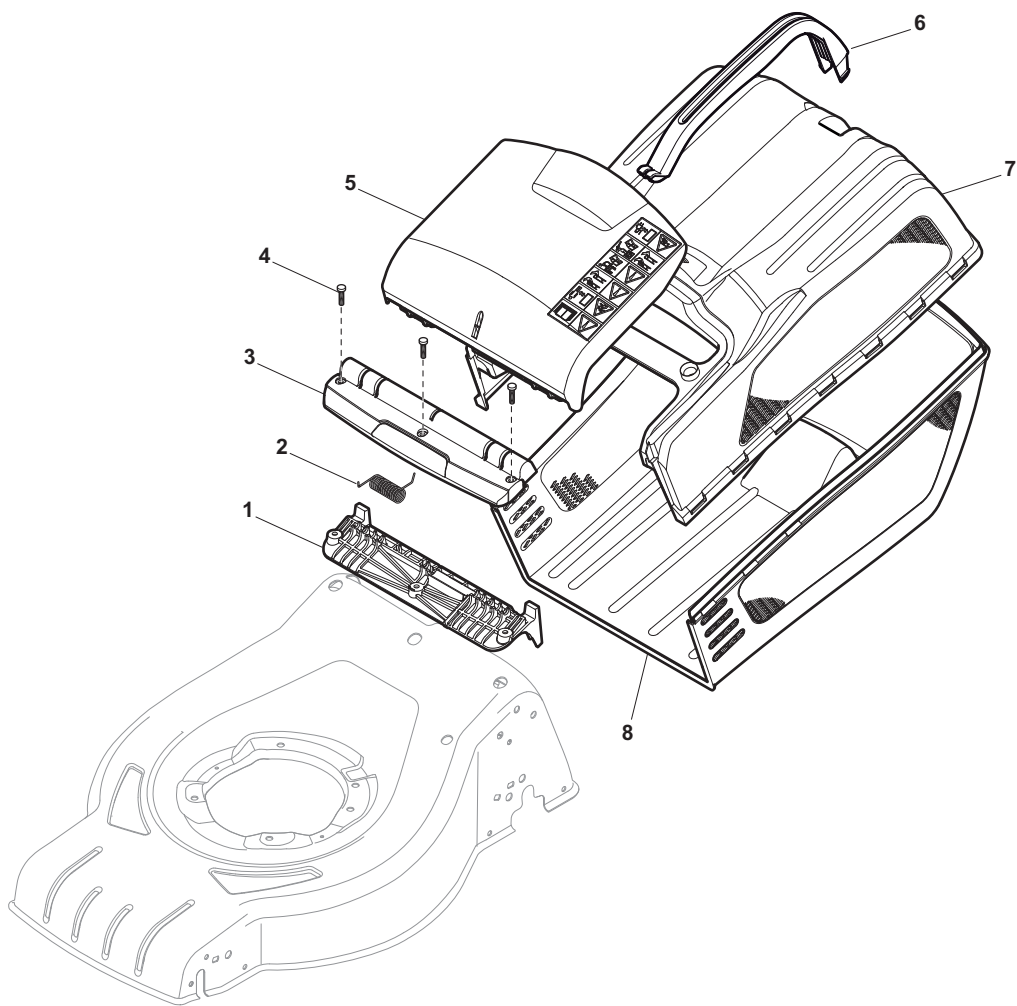

POS	PART. NO	Q.ty	DESCRIPTION	DESCRIZIONE	DESCRIPTION	BESCHREIBUNG	REMARKS
1	322785331/0	1	Support	Supporto	Support	Halter	
2	122450464/0	1	Spring	Molla	Ressort	Feder	
3	322109557/0	1	Cover, Grey	Copertura	Couvre	Kappe	Grey
3	322109556/0	1	Cover, Yellow	Copertura	Couvre	Kappe	Yellow
4	112728699/0	3	Screw	Vite	Vis	Schraube	
5	322600216/1	1	Stone-Guard, Grey	Parasassi	Pare-Pierres	Prallblech	Grey
5	322600214/1	1	Stone-Guard, Yellow	Parasassi	Pare-Pierres	Prallblech	Yellow
6	322393645/0	1	Handle	Maniglia	Poignée	Griff	
7	322486263/0	1	Grassbox Upper Part	Parte Sup.Sacco	Sac, Partie Superieure	Korb Oberteil	
8	322486267/0	1	Grassbox Lower Part	Parte Infer. Sacco	Sac, Partie Inferieure	Korb Unterteil