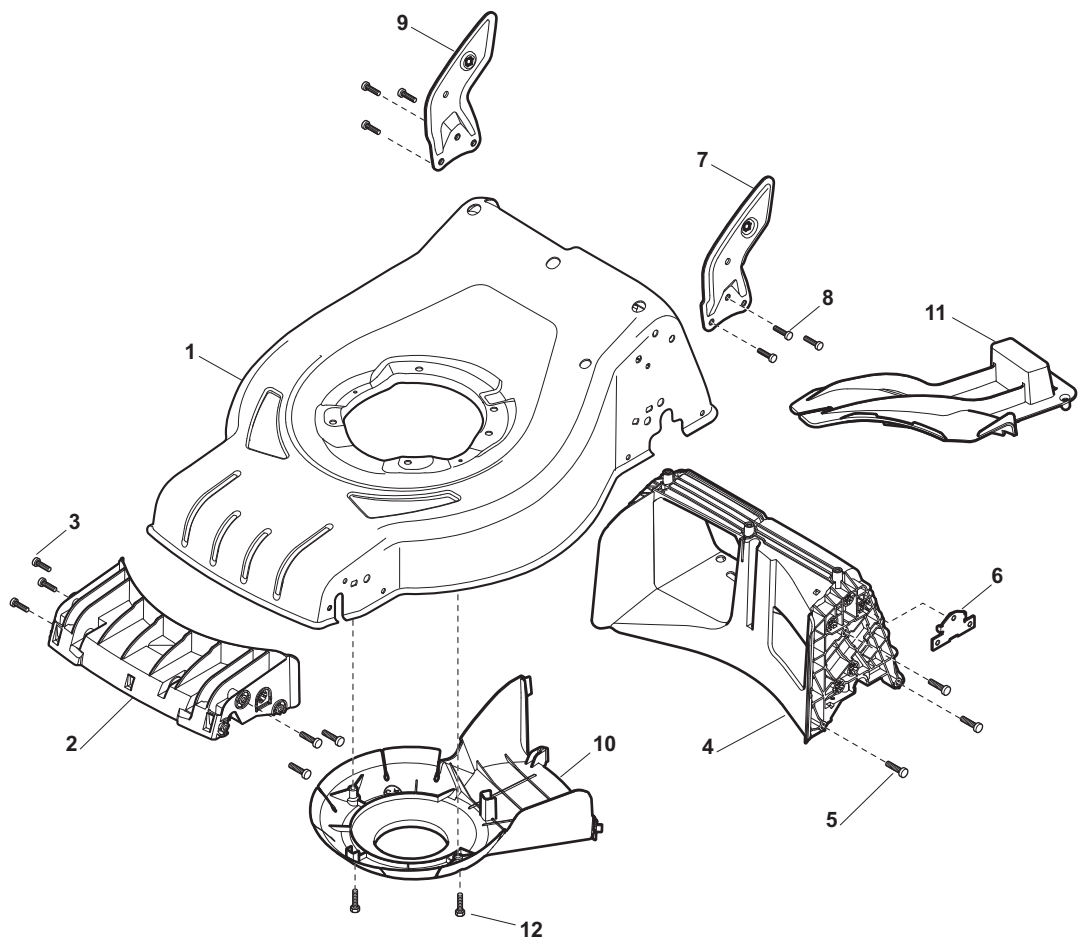

POS	PART. NO	Q.ty	DESCRIPTION	DESCRIZIONE	DESCRIPTION	BESCHREIBUNG	REMARKS
1	381004617/0	1	Deck Red	Chassis Rosso	Châssis Rouge	Gehäuse Rot	Side Discharge
2	322108301/1	1	Front Conveyor Assy	Convogl. Anteriore	Ens. Convoyeur Avant	Hinterleitblechvorder	
3	112728699/0	6	Screw	Vite	Vis	Schraube	
4	322108302/0	1	Rear Conveyor Assy	Convogl. Posteriore	Ens. Convoyeur Post.	Hinterleitblechsatz	
5	112728699/0	6	Screw	Vite	Vis	Schraube	
6	322545213/0	2	Plate	Piastrina	Plaquette	Platte	
7	381005139/0	1	Bracket, L	Staffa Sx	Bride G	Pratze, Linke	
8	112727801/0	6	Screw	Vite	Vis	Schraube	
9	381005137/0	1	Bracket, R	Staffa Dx	Bride D	Pratze, Rechte	
10	322060242/0	1	Protection, Belt	Carter Cinghia	Protection Courroie	Schutz, Riemen	
11	322140239/0	1	Deflector	Deflettore	Deflecteur	Deflektor	
12	12728530/0	2	Screw	Vite	Vis	Schraube