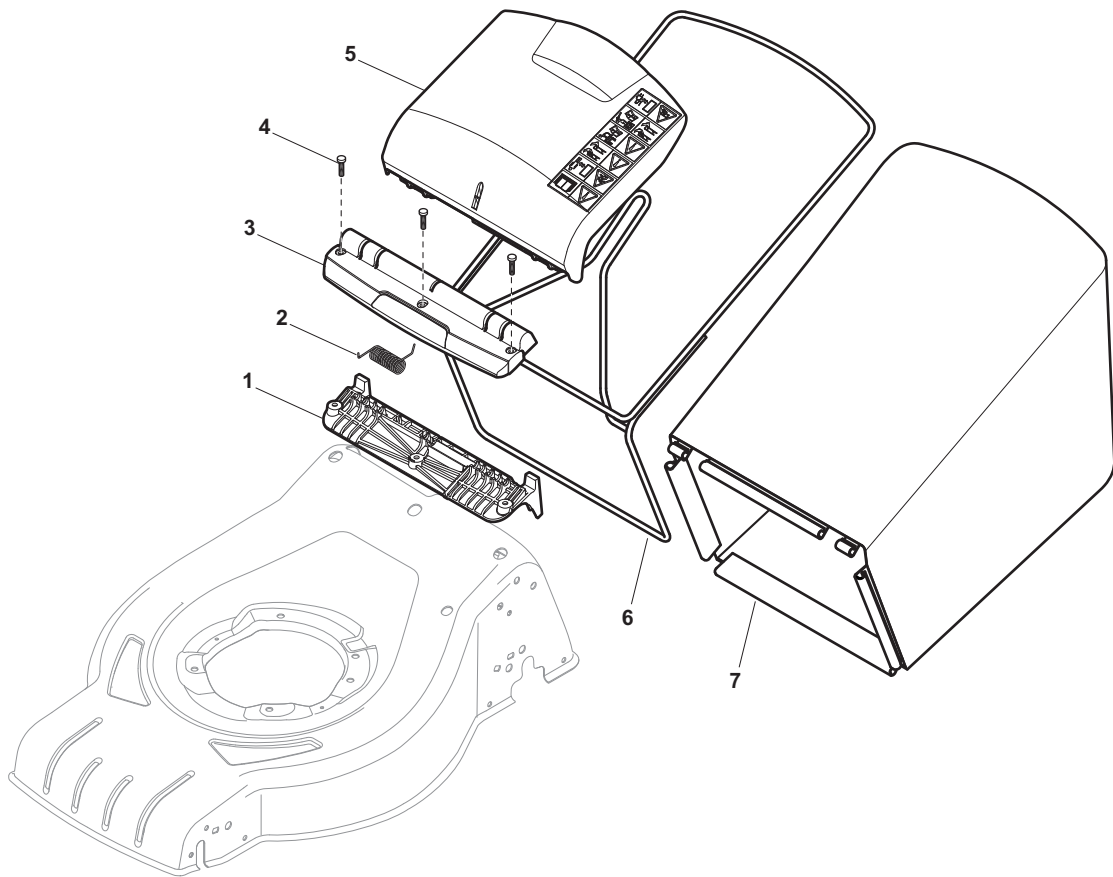

POS	PART. NO	Q.ty	DESCRIPTION	DESCRIZIONE	DESCRIPTION	BESCHREIBUNG	REMARKS
1	322785331/0	1	Support	Supporto	Support	Halter	
2	122450464/0	1	Spring	Molla	Ressort	Feder	
3	322109557/0	1	Cover, Grey	Copertura	Couvre	Kappe	Grey
3	322109556/0	1	Cover, Yellow	Copertura	Couvre	Kappe	Yellow
4	112728699/0	3	Screw	Vite	Vis	Schraube	
5	322600216/1	1	Stone-Guard, Grey	Parasassi	Pare-Pierres	Prallblech	Grey
5	322600214/1	1	Stone-Guard, Yellow	Parasassi	Pare-Pierres	Prallblech	Yellow
6	181006409/0	1	Chassis Box	Telaio Sacco	Châssis Bac	Rahmen Sack	
7	181002319/0	1	Box, Fabric	Sacco, Tela	Sac, Toile	Sack, Tuck