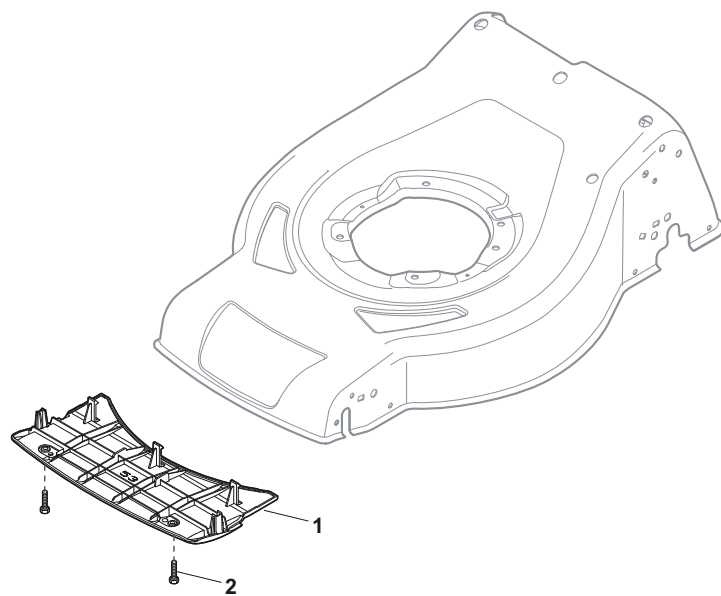

ILLUSTRATED PARTS LIST

CSL 480 W

CRL 480 W

- Use GLOBAL GARDEN PRODUCT Genuine Spare Parts specified in the parts list for repair and/or replacement.
- The contents described in the parts list may change due to improvement.
- The drawings of the spare parts are only indicative and might not represent the part in question exactly.
- The indications "right" - "left" - "front" - "rear" refer to the position of the operator when using the machine.
- When placing orders of parts for repair and/or replacement, make sure that the illustrated parts list is the one applying to the machine's year of manufacture, as shown on the identification plate attached to the machine.

POS	PART. NO	Q.ty	DESCRIPTION	DESCRIZIONE	DESCRIPTION	BESCHREIBUNG	REMARKS
1	381302821/0	1	Axle, Front Wheels	Asse Ruote Anteriori	Axe Roues Avant	Achse, Vorderrad	
2	22545142/0	2	Plate	Piastrina	Plaquette	Platte	
3	112728698/0	4	Screw	Vite	Vis	Schraube	
4	12521350/0	2	Washer	Rosetta	Rondelle	Scheibe	
5	12155000/0	2	Nut	Dado	Ecrou	Mutter	
6	112436051/0	2	Plate	Piastrina	Plaquette	Plättchen	
7	322869673/0	1	Rod, Height Adjustment	Asta Comando Regol. Altezza	Tige Commande Reglage Hauteur	Stange, Höheverstellung	GGP-B&S-Honda
7	322869683/0	1	Rod, Height Adjustment	Asta Comando Regol. Altezza	Tige Commande Reglage Hauteur	Stange, Höheverstellung	B&S E Series
8	122519820/0	2	Pin	Perno	Pivot	Bolzen	
9	122446193/0	1	Spring	Molla	Ressort	Feder	
11	112728698/0	4	Screw	Vite	Vis	Schraube	
12	22545152/0	2	Plate	Piastrina	Plaquette	Platte	
13	381302815/0	1	Axle, Rear Wheels	Asse Ruote Posteriori	Axe Roues Arriere	Achse, Hinterrad	
14	122534131/0	1	Pin	Perno	Pivot	Bolzen	
15	381003357/0	1	Lever, Height Adjustment	Leva Regolazione Altezza	Levier, Reglage Hauteur	Hebel, Höheverstellung	
16	122446192/0	1	Spring	Molla	Ressort	Feder	
17	12154510/0	1	Nut	Dado	Ecrou	Mutter	
21	12521350/0	2	Washer	Rosetta	Rondelle	Scheibe	
22	12155000/0	2	Nut	Dado	Ecrou	Mutter	