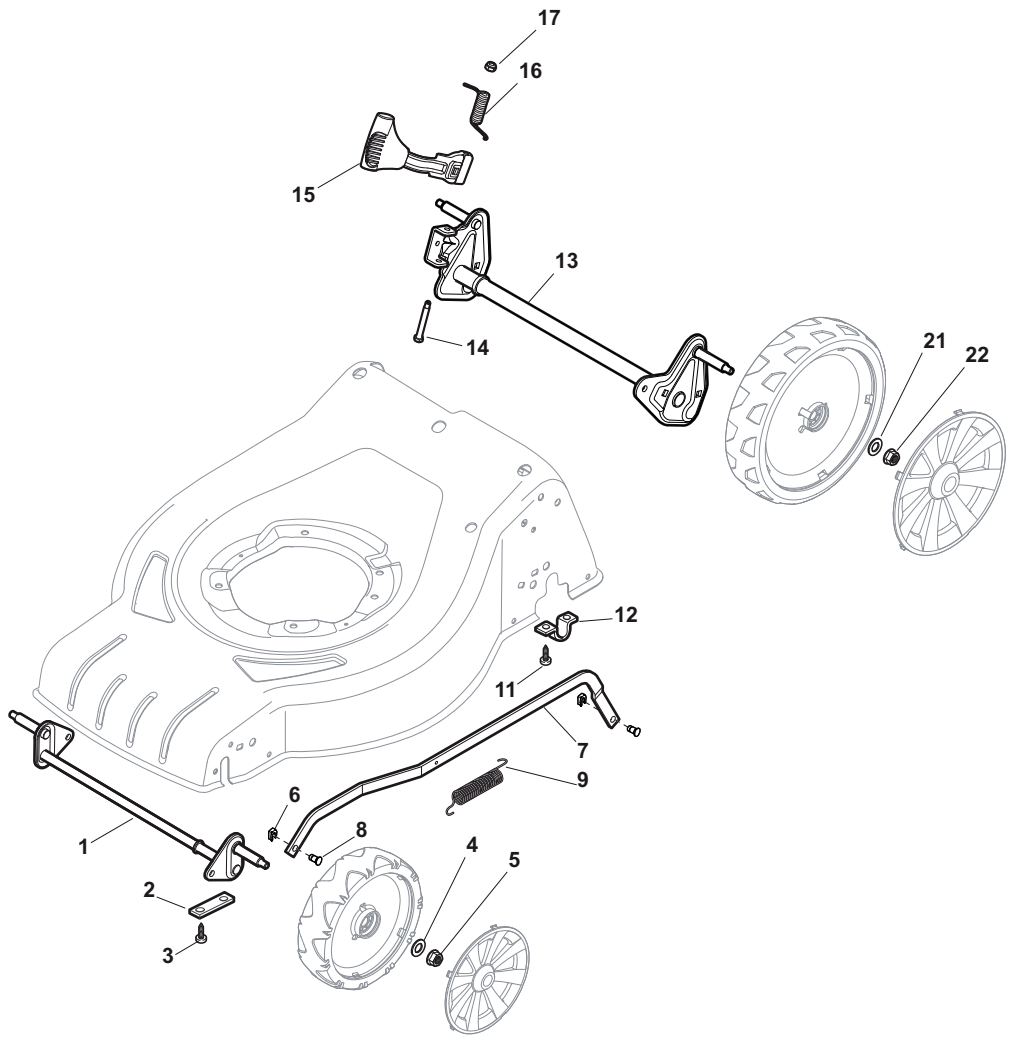

ILLUSTRATED PARTS LIST

CSL 480 W

CRL 480 W

- Use GLOBAL GARDEN PRODUCT Genuine Spare Parts specified in the parts list for repair and/or replacement.
- The contents described in the parts list may change due to improvement.
- The drawings of the spare parts are only indicative and might not represent the part in question exactly.
- The indications "right" - "left" - "front" - "rear" refer to the position of the operator when using the machine.
- When placing orders of parts for repair and/or replacement, make sure that the illustrated parts list is the one applying to the machine's year of manufacture, as shown on the identification plate attached to the machine.

POS	PART. NO	Q.ty	DESCRIPTION	DESCRIZIONE	DESCRIPTION	BESCHREIBUNG	REMARKS
1	381302821/0	1	Axle, Front Wheels	Asse Ruote Anteriori	Axe Roues Avant	Achse, Vorderrad	
2	22545142/0	2	Plate	Piastrina	Plaquette	Platte	
3	112728698/0	4	Screw	Vite	Vis	Schraube	
4	12521350/0	2	Washer	Rosetta	Rondelle	Scheibe	
5	12155000/0	2	Nut	Dado	Ecrou	Mutter	
6	112436051/0	2	Plate	Piastrina	Plaquette	Plättchen	
7	322869673/0	1	Rod, Height Adjustment	Asta Comando Regol. Altezza	Tige Commande Reglage Hauteur	Stange, Höheverstellung	GGP-B&S-Honda
7	322869683/0	1	Rod, Height Adjustment	Asta Comando Regol. Altezza	Tige Commande Reglage Hauteur	Stange, Höheverstellung	B&S E Series
8	122519820/0	2	Pin	Perno	Pivot	Bolzen	
9	122446193/0	1	Spring	Molla	Ressort	Feder	
11	112728698/0	4	Screw	Vite	Vis	Schraube	
12	22545152/0	2	Plate	Piastrina	Plaquette	Platte	
13	381302815/0	1	Axle, Rear Wheels	Asse Ruote Posteriori	Axe Roues Arriere	Achse, Hinterrad	
14	122534131/0	1	Pin	Perno	Pivot	Bolzen	
15	381003357/0	1	Lever, Height Adjustment	Leva Regolazione Altezza	Levier, Reglage Hauteur	Hebel, Höheverstellung	
16	122446192/0	1	Spring	Molla	Ressort	Feder	
17	12154510/0	1	Nut	Dado	Ecrou	Mutter	
21	12521350/0	2	Washer	Rosetta	Rondelle	Scheibe	
22	12155000/0	2	Nut	Dado	Ecrou	Mutter	