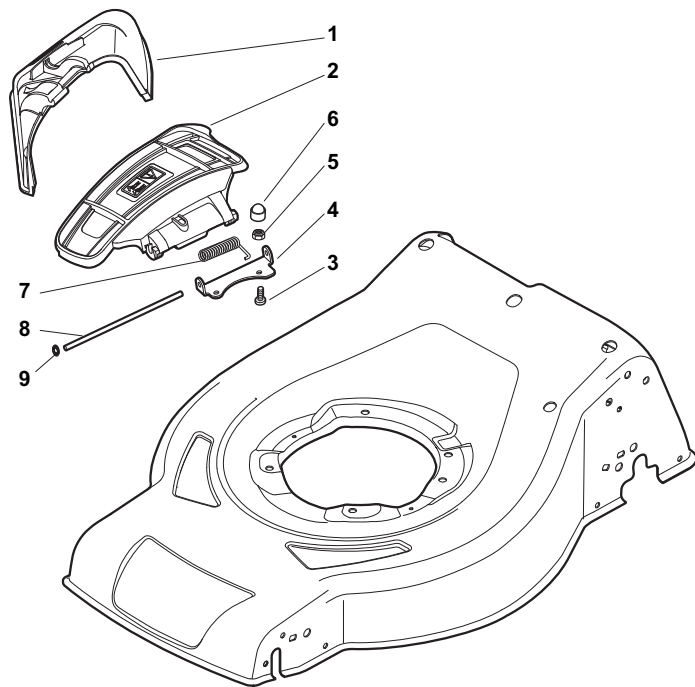

POS	PART. NO	Q.ty	DESCRIPTION	DESCRIZIONE	DESCRIPTION	BESCHREIBUNG	REMARKS
1	322108309/0	1	Stone-Guard	Parasassi	Pare-Pierres	Prallblech	
2	322600$%*/0	#	Ejection Guard	Brotezione Uscita	Brotection Sortie	3uswurfschutz	
3	112727803/0	2	Screw	Vite	Vis	Schraube	
4	322806639/0	1	Fulcrum Pin	Fulcro	Point D'Appui	Gelenkpunkt	
5	12154510/0	2	Nut	Dado	Ecrou	Mutter	
6	18203853/0	2	Protection	Cappuccio	Capuchon	Stecker	
7	122450456/0	1	Spring	Molla	Ressort	Feder	
8	122517869/0	1	Pin	Perno	Pivot	Bolzen	
9	12604896/0	2	Crown Fastener	Fissatore A Corona	Fixateur A Couronne	Kronescheibe