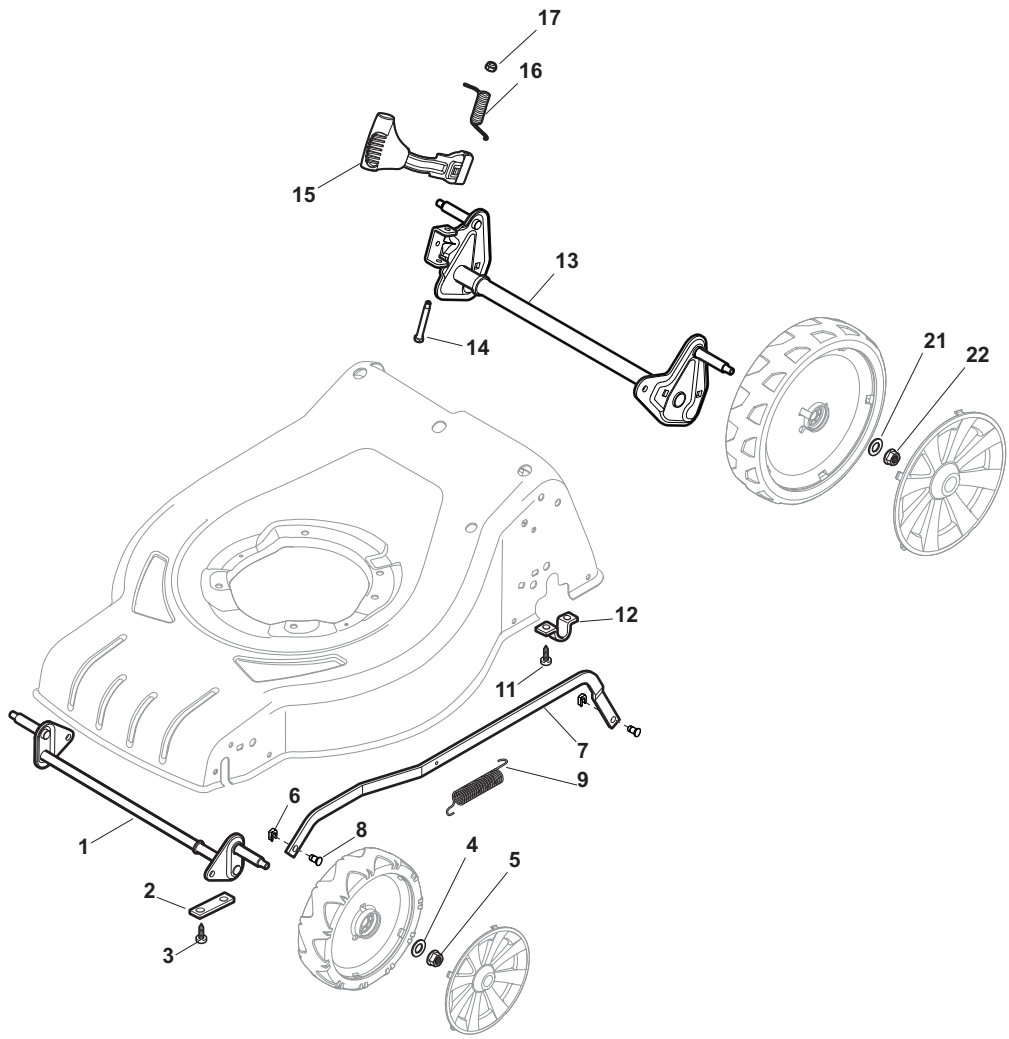

POS	PART. NO	Q.ty	DESCRIPTION	DESCRIZIONE	DESCRIPTION	BESCHREIBUNG	REMARKS
1	381302821/0	1	Axle, Front Wheels	Asse Ruote Anteriori	Axe Roues Avant	Achse, Vorderrad	
2	22545142/0	2	Plate	Piastrina	Plaquette	Platte	
3	112728698/0	4	Screw	Vite	Vis	Schraube	
4	12521350/0	2	Washer	Rosetta	Rondelle	Scheibe	
5	12155000/0	2	Nut	Dado	Ecrou	Mutter	
6	112436051/0	2	Plate	Piastrina	Plaquette	Plättchen	
7	322869673/0	1	Rod, Height Adjustment	Asta Comando Regol. Altezza	Tige Commande Reglage Hauteur	Stange, Höheverstellung	GGP-B&S-Honda
7	322869683/0	1	Rod, Height Adjustment	Asta Comando Regol. Altezza	Tige Commande Reglage Hauteur	Stange, Höheverstellung	B&S E Series
8	122519820/0	2	Pin	Perno	Pivot	Bolzen	
9	122446193/0	1	Spring	Molla	Ressort	Feder	
11	112728698/0	4	Screw	Vite	Vis	Schraube	
12	22545152/0	2	Plate	Piastrina	Plaquette	Platte	
13	381302815/0	1	Axle, Rear Wheels	Asse Ruote Posteriori	Axe Roues Arriere	Achse, Hinterrad	
14	122534131/0	1	Pin	Perno	Pivot	Bolzen	
15	381003357/0	1	Lever, Height Adjustment	Leva Regolazione Altezza	Levier, Reglage Hauteur	Hebel, Höheverstellung	
16	122446192/0	1	Spring	Molla	Ressort	Feder	
17	12154510/0	1	Nut	Dado	Ecrou	Mutter	
21	12521350/0	2	Washer	Rosetta	Rondelle	Scheibe	
22	12155000/0	2	Nut	Dado	Ecrou	Mutter