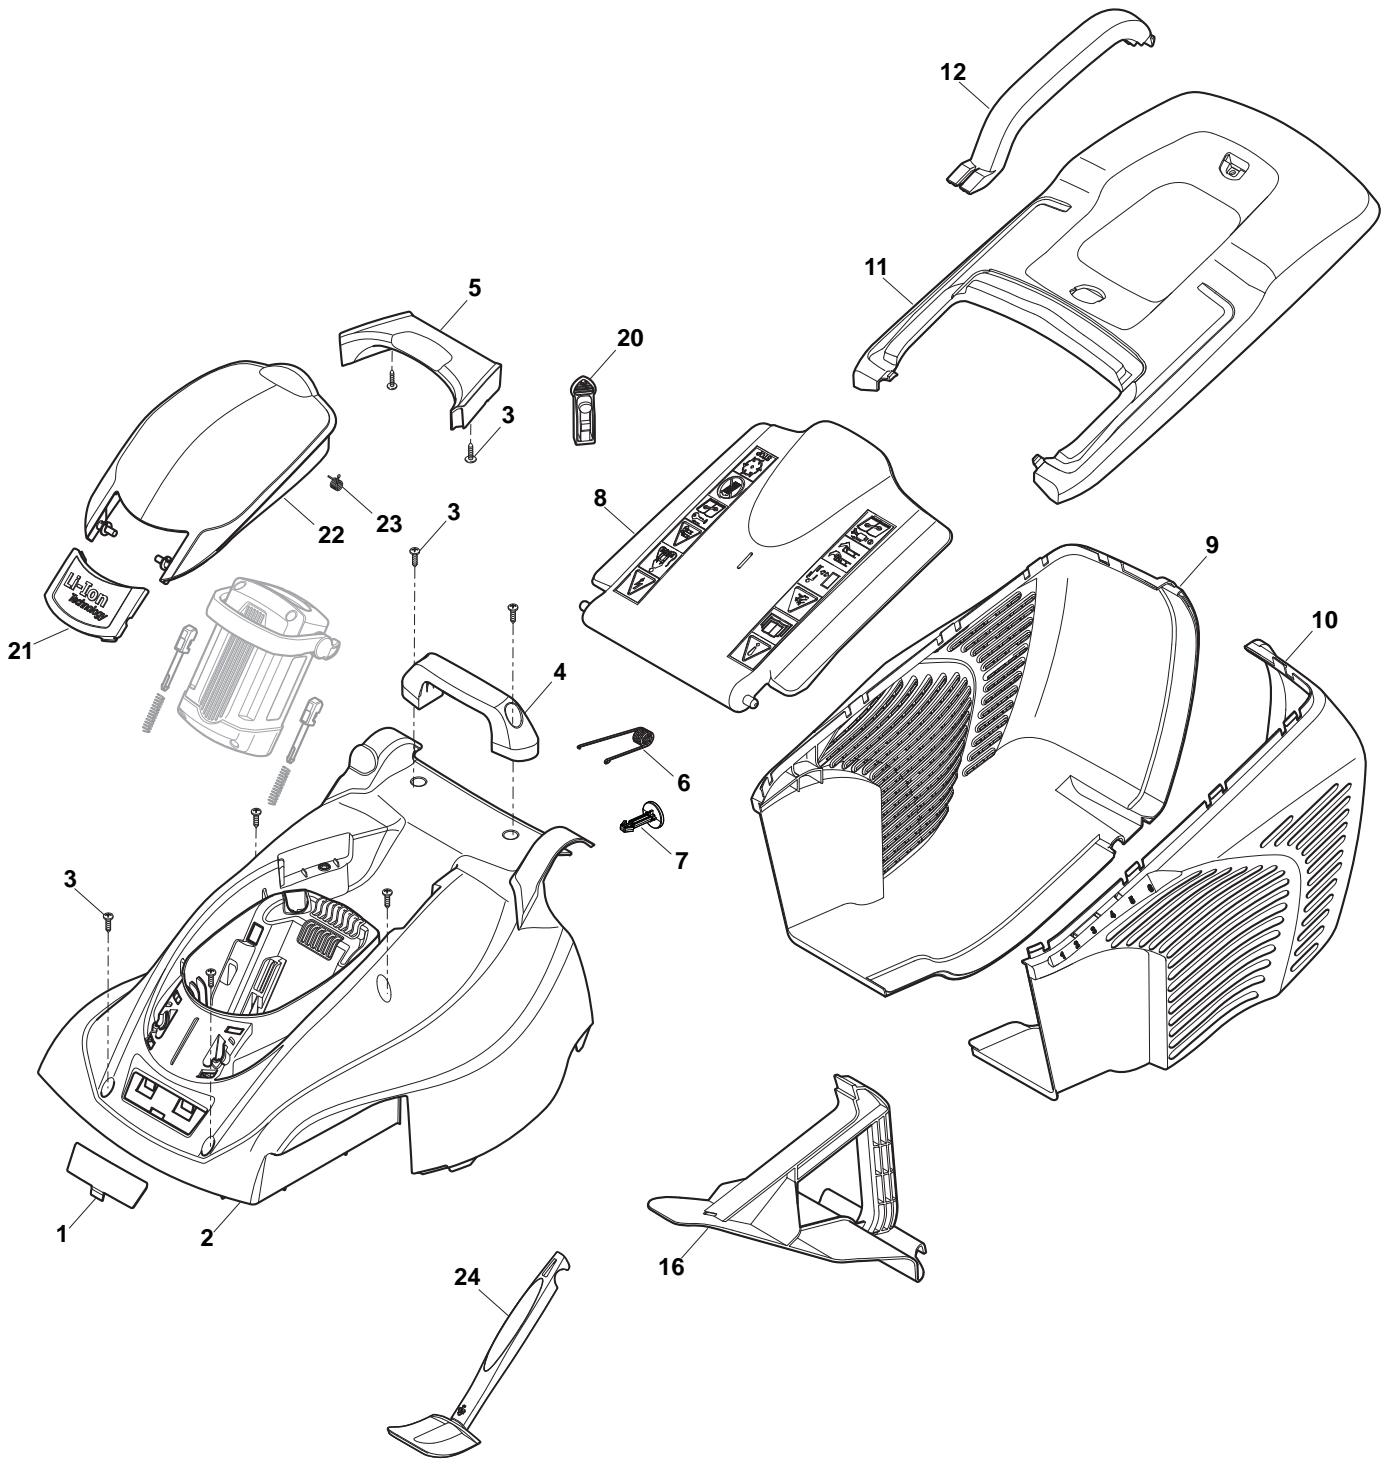

POS	PART. NO	Q.ty	DESCRIPTION	DESCRIZIONE	BESCHREIBUNG	DESCRIPTION	REMARKS
1	322055168/0	1	Frontal Plate	Piastra Frontale	Front Plättchen	Avant Plaquette	
2	322055166/0	1	Deck Red	Chassis Rosso	Gehäuse Rot	Châssis Rouge	
3	112728714/0	12	Screw	Vite	Schraube	Vis	
4	322393668/0	1	Handle	Maniglia	Griff	Poignée	
5	322393662/0	1	Handle	Maniglia	Griff	Poignée	
6	122450470/0	1	Spring	Molla	Feder	Ressort	
7	322524356/0	1	Pin	Perno	Bolzen	Pivot	
8	322600235/0	1	Stone-Guard	Parasassi	Prallblech	Pare-Pierres	
9	322486299/0	1	Grass-Box, R Lower	Sacco, Parte Inf Dx	Korb, R Unterteil	Sac, Partie Inferieure D	
10	322486300/0	1	Grass-Box, L Lower	Sacco, Parte Inf Sx	Korb, L Unterteil	Sac, Partie Inferieure G	
11	322486308/0	1	Grass-Box, Upper	Sacco, Parte Sup	Korb, Oberteil	Sac, Partie Superieure	White
11	322486309/0	1	Grass-Box, Upper	Sacco, Parte Sup	Korb, Oberteil	Sac, Partie Superieure	Red
11	322486323/0	1	Grass-Box, Upper	Sacco, Parte Sup	Korb, Oberteil	Sac, Partie Superieure	Yellow
11	322486329/0	1	Grass-Box, Upper	Sacco, Parte Sup	Korb, Oberteil	Sac, Partie Superieure	Grey
12	322393656/0	1	Handle	Maniglia	Griff	Poignée	
16	322140242/0	1	Mulching Plug	Tappo Mulching	Gummistopfen Mulching	Bouchon Mulching	
20	322076570/0	1	Battery Safety Key	Chiave Sicurezza Batteria	Battery Safety Key	Battery Safety Key	
21	322545222/0	1	Plate	Piastrina	Plättchen	Plaquette	
22	322055167/0	1	Cover	Capottina	Haube	Capot	
23	122450473/0	1	Spring	Molla	Feder	Ressort	
24	113300215/0	1	Scraper	Scraper	Scraper	Scraper