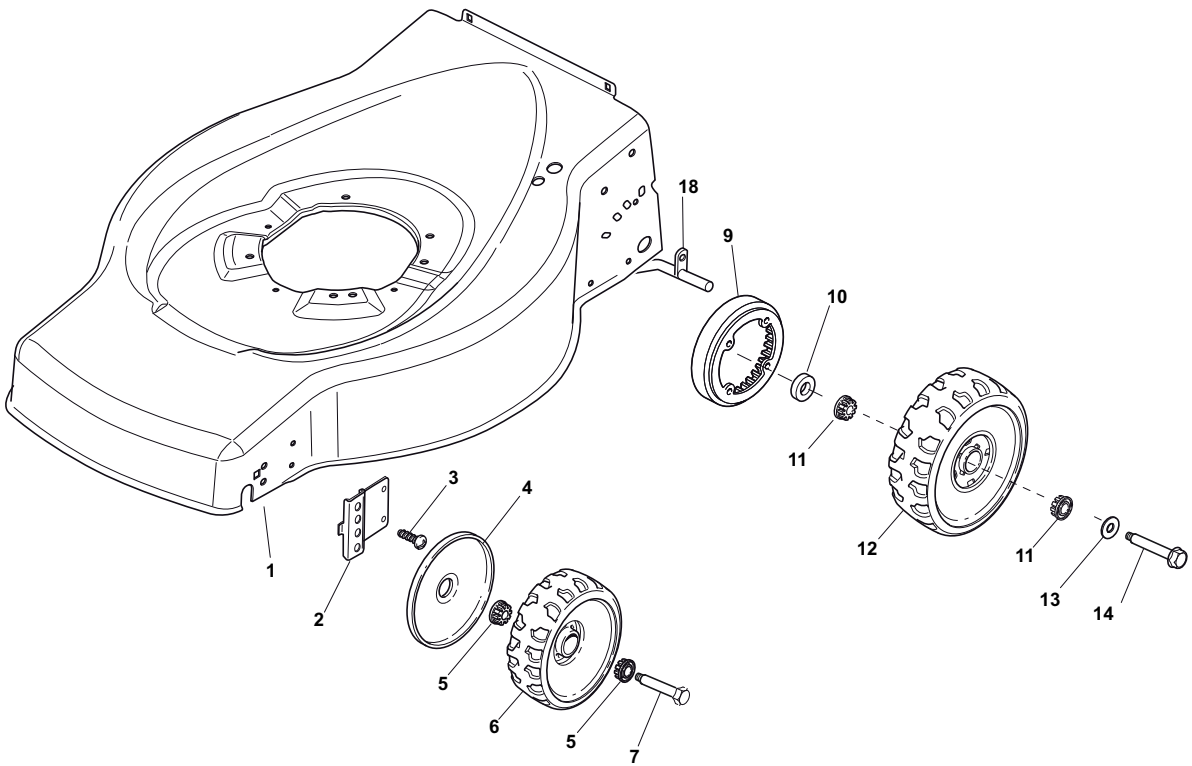

ILLUSTRATED PARTS LIST

ES 460 TR

- Use GLOBAL GARDEN PRODUCT Genuine Spare Parts specified in the parts list for repair and/or replacement.
- The contents described in the parts list may change due to improvement.
- The drawings of the spare parts are only indicative and might not represent the part in question exactly.
- The indications "right" - "left" - "front" - "rear" refer to the position of the operator when using the machine.
- When placing orders of parts for repair and/or replacement, make sure that the illustrated parts list is the one applying to the machine's year of manufacture, as shown on the identification plate attached to the machine.

THIS INFORMATION IS NOT INTENDED FOR SALE OR RESALE, AND THIS NOTICE MUST REMAIN ON ALL COPIES.

POS	PART. NO	Q.ty	DESCRIPTION	DESCRIZIONE	DESCRIPTION	BESCHREIBUNG	REMARKS
1	381002538/0	1	Deck Red	Chassis Rosso	Châssis Rouge	Gehäuse Rot	
2	122131750/0	2	Nut	Dado	Ecrou	Mutter	
3	322735557/0	2	Sector, Height Adjustment	Settore Regolazione Altezza	Secteur Reglage Hauteur	Sektor, Höheverstellung	
4	381003306/0	2	Lever, Height Adjustment	Leva Regolazione Altezza	Levier Reglage Hauteur	Hebel, Höheverstellung	
5	322600170/0	2	Protection, Wheel	Protezione Ruote	Protection Roue	Schütz, Räder	
6	122524324/0	2	Pin	Perno	Pivot	Bolzen	
7	112155000/0	2	Nut	Dado	Ecrou	Mutter	
8	325670011/0	2	Washer	Rosetta	Rondelle	Scheibe	
13	322120109/0	2	Nut	Dado	Ecrou	Mutter	
14	322170622/0	2	Spacer	Distanziale	Entretoise	Distanzring	
21	122033393/0	1	Axle, Rear Wheels	Asse Ruote Posteriore	Axe Roues Arriere	Achse, Hinterrad	
22	112530150/0	2	Elastic Washer	Disco Elastico	Disque Elastique	Federscheibe	

POS	PART. NO	Q.ty	DESCRIPTION	DESCRIZIONE	DESCRIPTION	BESCHREIBUNG	REMARKS
1	122034508/0	8	Bush	Bussola	Douille	Büchse	
2	322686091/1	2	Wheel Ø 165	Ruota Ø 165	Roue Ø 165	Rad Ø 165	
3	122524341/0	4	Pin	Perno	Pivot	Bolzen	
5	322686092/0	2	Wheel Ø 190	Ruota Ø 190	Roue Ø190	Rad Ø 190	
8	122524341/0	2	Pin	Perno	Pivot	Bolzen	