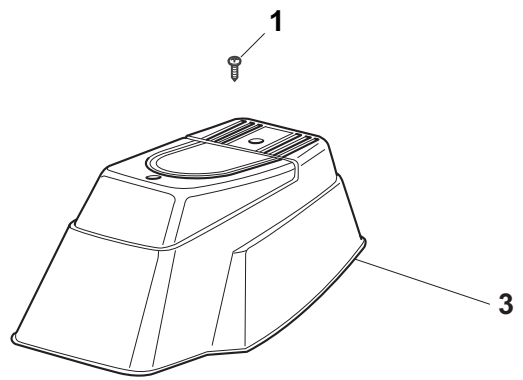

POS	PART. NO	Q.ty	DESCRIPTION	DESCRIZIONE	DESCRIPTION	BESCHREIBUNG	REMARKS
1	112728680/0	1	Support	Supporto	Support	Halter	
2	122055033/1	1	Pin	Perno	Pivot	Bolzen	
3	122055045/1	1	Spring	Molla	Ressort	Feder