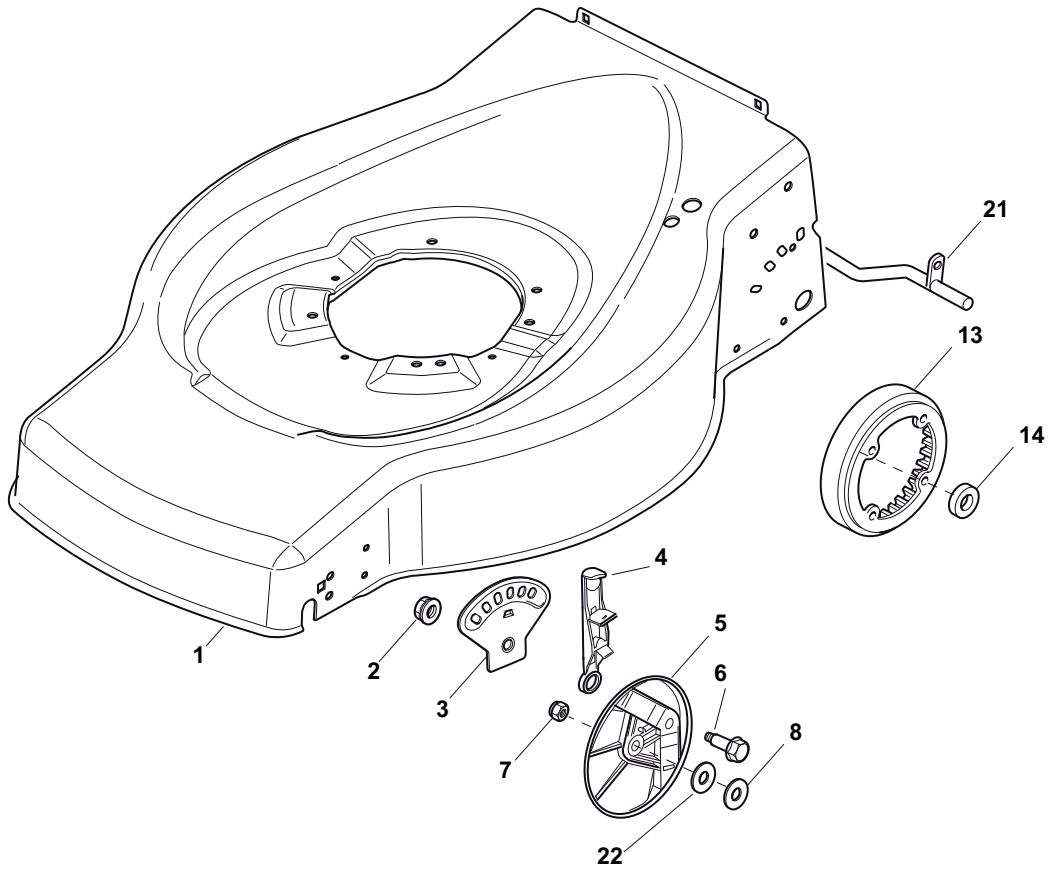

ILLUSTRATED PARTS LIST

ES 460 TR

- Use GLOBAL GARDEN PRODUCT Genuine Spare Parts specified in the parts list for repair and/or replacement.
- The contents described in the parts list may change due to improvement.
- The drawings of the spare parts are only indicative and might not represent the part in question exactly.
- The indications "right" - "left" - "front" - "rear" refer to the position of the operator when using the machine.
- When placing orders of parts for repair and/or replacement, make sure that the illustrated parts list is the one applying to the machine's year of manufacture, as shown on the identification plate attached to the machine.

THIS INFORMATION IS NOT INTENDED FOR SALE OR RESALE, AND THIS NOTICE MUST REMAIN ON ALL COPIES.

POS	PART. NO	Q.ty	DESCRIPTION	DESCRIZIONE	DESCRIPTION	BESCHREIBUNG	REMARKS
1	381002538/0	1	Deck Red	Chassis Rosso	Châssis Rouge	Gehäuse Rot	
2	122131750/0	2	Nut	Dado	Ecrou	Mutter	
3	322735557/0	2	Sector, Height Adjustment	Settore Regolazione Altezza	Secteur Reglage Hauteur	Sektor, Höheverstellung	
4	381003306/0	2	Lever, Height Adjustment	Leva Regolazione Altezza	Levier Reglage Hauteur	Hebel, Höheverstellung	
5	322600170/0	2	Protection, Wheel	Protezione Ruote	Protection Roue	Schütz, Räder	
6	122524324/0	2	Pin	Perno	Pivot	Bolzen	
7	112155000/0	2	Nut	Dado	Ecrou	Mutter	
8	325670011/0	2	Washer	Rosetta	Rondelle	Scheibe	
13	322120109/0	2	Nut	Dado	Ecrou	Mutter	
14	322170622/0	2	Spacer	Distanziale	Entretoise	Distanzring	
21	122033393/0	1	Axle, Rear Wheels	Asse Ruote Posteriore	Axe Roues Arriere	Achse, Hinterrad	
22	112530150/0	2	Elastic Washer	Disco Elastico	Disque Elastique	Federscheibe	

POS	PART. NO	Q.ty	DESCRIPTION	DESCRIZIONE	DESCRIPTION	BESCHREIBUNG	REMARKS
1	122034508/0	8	Bush	Bussola	Douille	Büchse	
2	322686091/1	2	Wheel Ø 165	Ruota Ø 165	Roue Ø 165	Rad Ø 165	
3	122524341/0	4	Pin	Perno	Pivot	Bolzen	
5	322686092/0	2	Wheel Ø 190	Ruota Ø 190	Roue Ø190	Rad Ø 190	
8	122524341/0	2	Pin	Perno	Pivot	Bolzen	