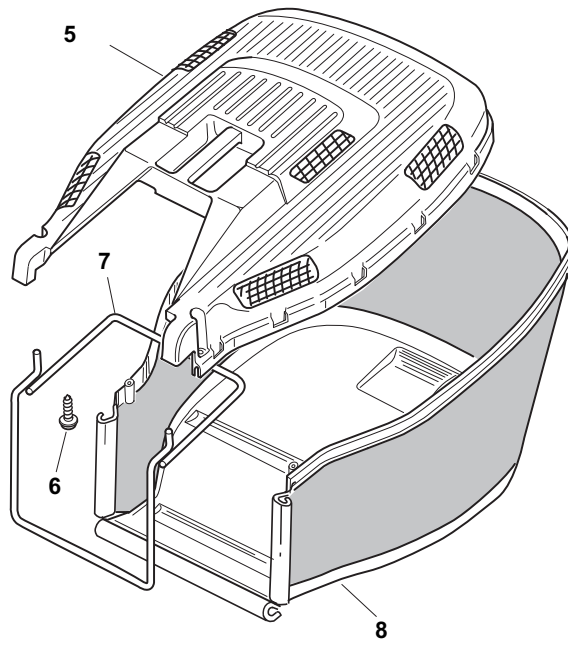

POS	PART. NO	Q.ty	DESCRIPTION	DESCRIZIONE	DESCRIPTION	BESCHREIBUNG	REMARKS
1	322785136/1	1	Support	Supporto	Support	Halter	
2	122517858/0	1	Pin	Perno	Pivot	Bolzen	
3	122450431/0	1	Spring	Molla	Ressort	Feder	
4	322600099/2	1	Stone-Guard	Parasassi	Pare-Pierres	Prallblech	
5	322486122/0	1	Grassbox Upper Part	Parte Sup.Sacco	Sac, Partie Superieure	Korb Oberteil	
6	112728686/0	2	Screw	Vite	Vis	Schraube	
7	181006419/0	1	Chassis Box	Telaio Sacco	Châssis Bac	Rahmen Sack	
8	181002229/0	1	Box, Fabric	Sacco, Tela	Sac, Toile	Sack, Tuck