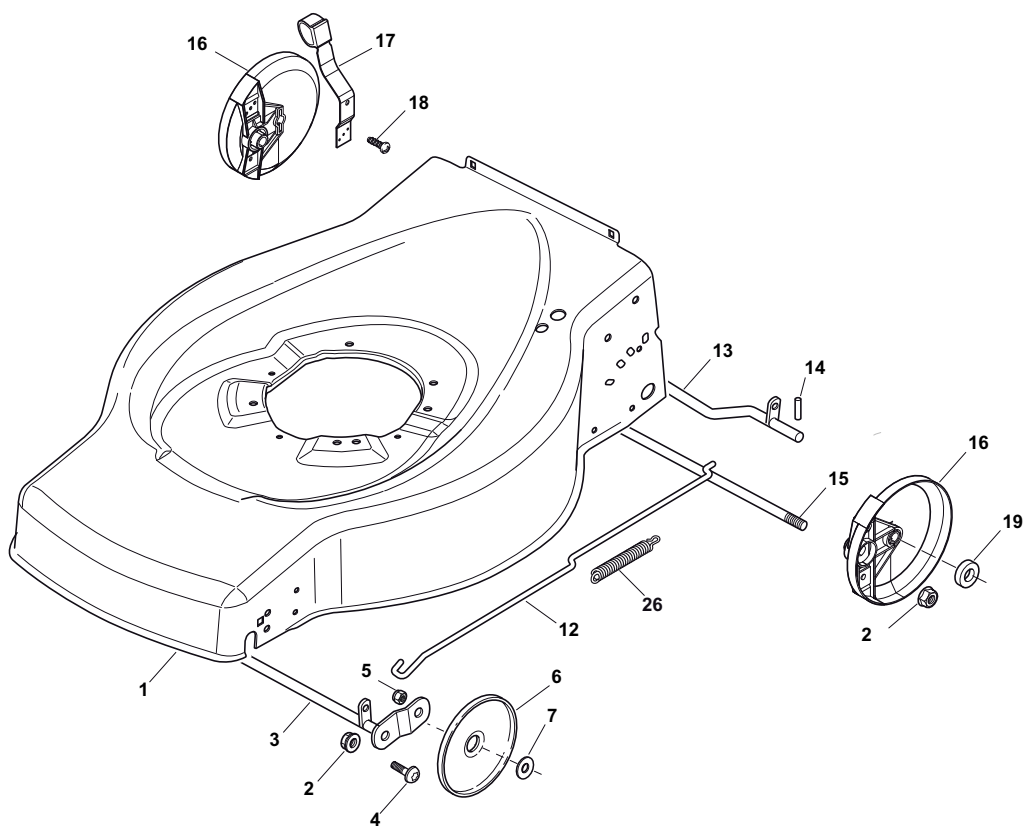

POS	PART. NO	Q.ty	DESCRIPTION	DESCRIZIONE	DESCRIPTION	BESCHREIBUNG	REMARKS
1	381002538/0	1	Deck Red	Chassis Rosso	Châssis Rouge	Gehäuse Rot	
2	122131750/0	4	Nut	Dado	Ecrou	Mutter	
3	381000153/0	1	Axle, Front Wheels	Asse Ruote Anteriori	Axe Roues Avant	Achse, Vorderrad	
4	112760600/0	2	Screw	Vite	Vis	Schraube	
5	112155000/0	2	Nut	Dado	Ecrou	Mutter	
6	322600095/0	2	Protection, Wheel	Protezione Ruote	Protection Roue	Schütz, Räder	
7	325670011/0	2	Washer	Rosetta	Rondelle	Scheibe	
12	122033317/0	1	Adjustment Rod	Asta Regolazione	Tige Reglage	Verstellungstange	
13	381000159/0	1	Axle, Rear Wheels	Asse Ruote Posteriore	Axe Roues Arriere	Achse, Hinterrad	
14	122753001/0	2	Pin	Perno	Pivot	Bolzen	
15	122033369/0	1	Axle, Rear Wheels	Asse Ruote Posteriore	Axe Roues Arriere	Achse, Hinterrad	
16	322600106/1	2	Protection, Wheel	Protezione Ruote	Protection Roue	Schütz, Räder	
17	381003303/0	1	Lever, Height Adjustment	Leva Regolazione Altezza	Levier Reglage Hauteur	Hebel, Höneverstellung	
18	112728689/0	2	Screw	Vite	Vis	Schraube	
19	322170622/0	2	Washer	Rosetta	Rondelle	Scheibe	
26	122446186/0	1	Spring	Molla	Ressort	Feder	Only 534 Model