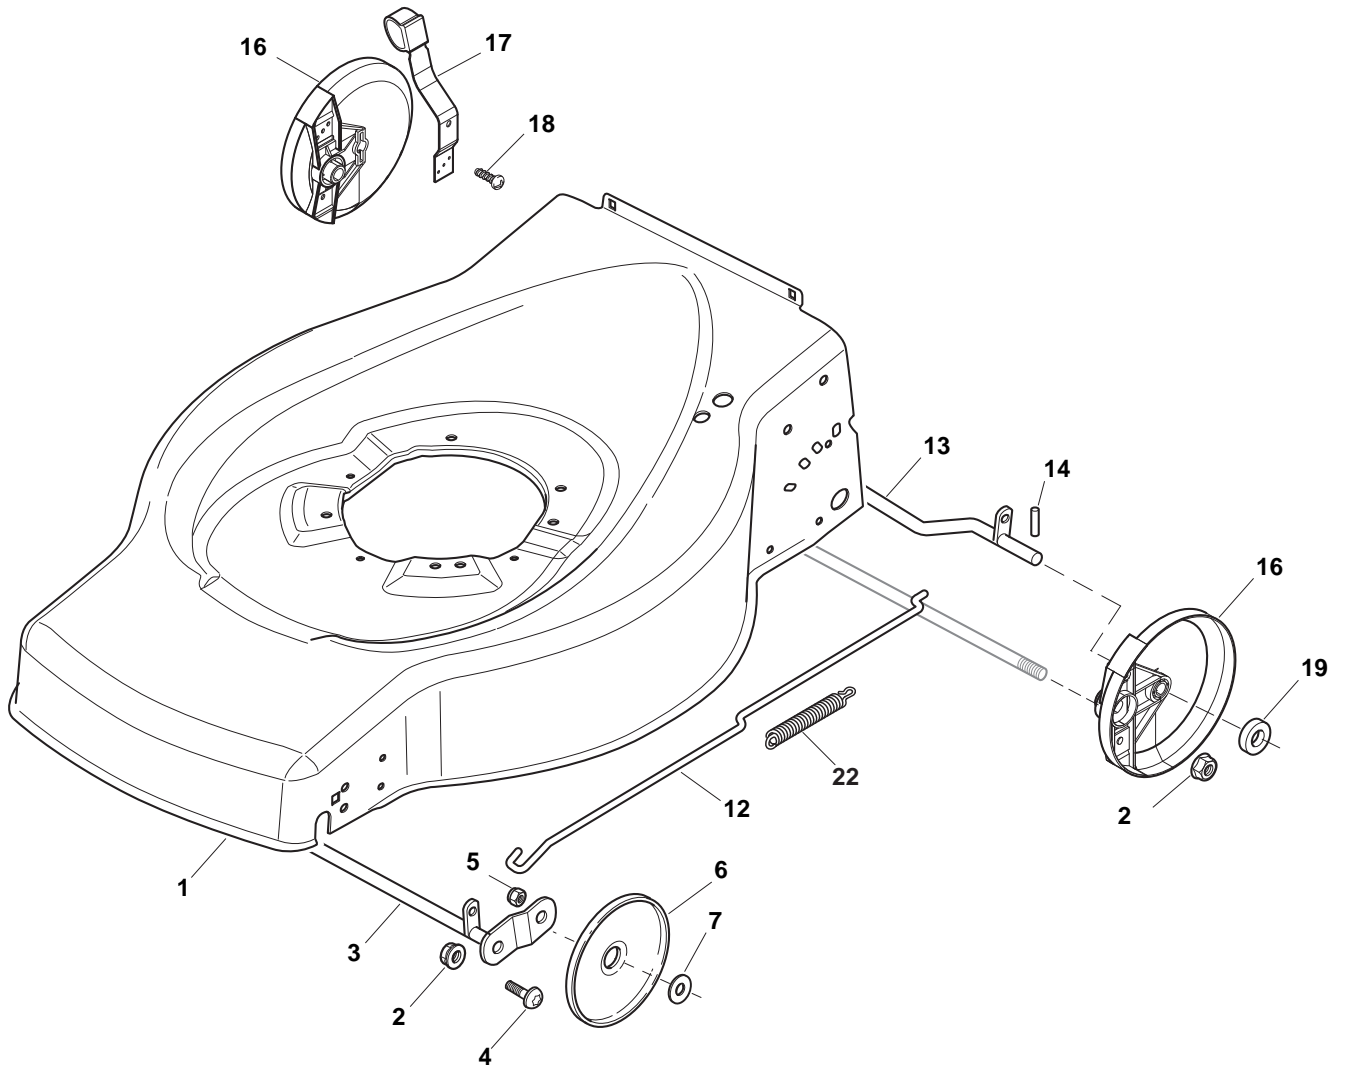

ILLUSTRATED PARTS LIST

ESL 460 TR

- Use GLOBAL GARDEN PRODUCT Genuine Spare Parts specified in the parts list for repair and/or replacement.
- The contents described in the parts list may change due to improvement.
- The drawings of the spare parts are only indicative and might not represent the part in question exactly.
- The indications "right" - "left" - "front" - "rear" refer to the position of the operator when using the machine.
- When placing orders of parts for repair and/or replacement, make sure that the illustrated parts list is the one applying to the machine's year of manufacture, as shown on the identification plate attached to the machine.

THIS INFORMATION IS NOT INTENDED FOR SALE OR RESALE, AND THIS NOTICE MUST REMAIN ON ALL COPIES.

GLOBAL GARDEN PRODUCTS

POS	PART. NO	Q.ty	DESCRIPTION	DESCRIZIONE	DESCRIPTION	BESCHREIBUNG	REMARKS
1	381002538/0	1	Deck Red	Chassis Rosso	Châssis Rouge	Gehäuse Rot	
2	122131750/0	2	Nut	Dado	Ecrou	Mutter	
3	381000153/0	1	Axle, Front Wheels	Asse Ruote Anteriori	Axe Roues Avant	Achse, Vorderrad	
4	112760600/0	2	Screw	Vite	Vis	Schraube	
5	112155000/0	2	Nut	Dado	Ecrou	Mutter	
6	322600095/0	2	Protection, Wheel	Protezione Ruote	Protection Roue	Schütz, Räder	
7	325670011/0	2	Washer	Rosetta	Rondelle	Scheibe	
12	122033317/0	1	Adjustment Rod	Asta Regolazione	Tige Reglage	Verstellungstange	
13	381000159/0	2	Axle, Rear Wheels	Asse Ruote Posteriore	Axe Roues Arriere	Achse, Hinterrad	
14	122753001/0	2	Pin	Perno	Pivot	Bolzen	
16	322600106/1	2	Protection, Wheel	Protezione Ruote	Protection Roue	Schütz, Räder	
17	381003303/0	1	Lever, Height Adjustment	Leva Regolazione Altezza	Levier Reglage Hauteur	Hebel, Höneverstellung	
18	112728689/0	2	Screw	Vite	Vis	Schraube	
19	322170622/0	4	Spacer	Distanziale	Entretoise	Distanzring	
22	122446186/0	1	Spring	Molla	Ressort	Feder	