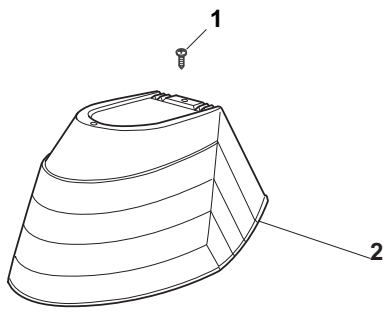

POS	PART. NO	Q.ty	DESCRIPTION	DESCRIZIONE	DESCRIPTION	BESCHREIBUNG	REMARKS
1	112728680/0	1	Support	Supporto	Support	Halter	
2	122055033/1	1	Pin	Perno	Pivot	Bolzen	
3	122055045/1	1	Spring	Molla	Ressort	Feder