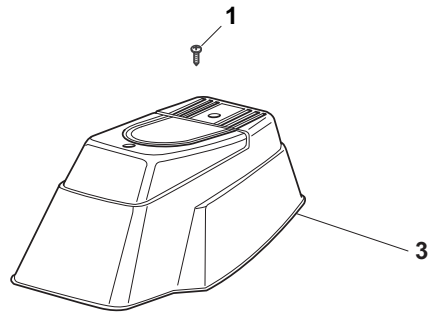

POS	PART. NO	Q.ty	DESCRIPTION	DESCRIZIONE	DESCRIPTION	BESCHREIBUNG	REMARKS
1	112728680/0	1	Support	Supporto	Support	Halter	
2	122055033/1	1	Pin	Perno	Pivot	Bolzen	
3	122055045/1	1	Spring	Molla	Ressort	Feder