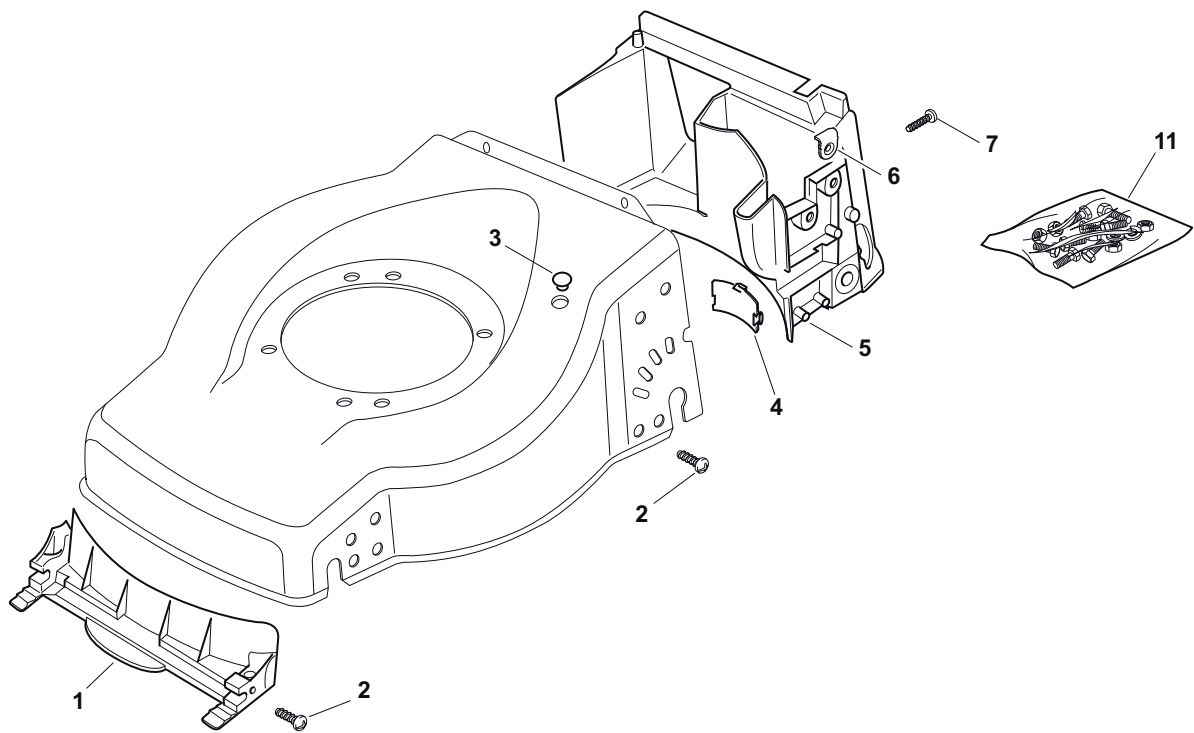

ILLUSTRATED PARTS LIST

ESL 460 TR

- Use GLOBAL GARDEN PRODUCT Genuine Spare Parts specified in the parts list for repair and/or replacement.
- The contents described in the parts list may change due to improvement.
- The drawings of the spare parts are only indicative and might not represent the part in question exactly.
- The indications "right" - "left" - "front" - "rear" refer to the position of the operator when using the machine.
- When placing orders of parts for repair and/or replacement, make sure that the illustrated parts list is the one applying to the machine's year of manufacture, as shown on the identification plate attached to the machine.

THIS INFORMATION IS NOT INTENDED FOR SALE OR RESALE, AND THIS NOTICE MUST REMAIN ON ALL COPIES.

GLOBAL GARDEN PRODUCTS

POS	PART. NO	Q.ty	DESCRIPTION	DESCRIZIONE	DESCRIPTION	BESCHREIBUNG	REMARKS
1	381002538/0	1	Deck Red	Chassis Rosso	Châssis Rouge	Gehäuse Rot	
2	122131750/0	2	Nut	Dado	Ecrou	Mutter	
3	381000153/0	1	Axle, Front Wheels	Asse Ruote Anteriori	Axe Roues Avant	Achse, Vorderrad	
4	112760600/0	2	Screw	Vite	Vis	Schraube	
5	112155000/0	2	Nut	Dado	Ecrou	Mutter	
6	322600095/0	2	Protection, Wheel	Protezione Ruote	Protection Roue	Schütz, Räder	
7	325670011/0	2	Washer	Rosetta	Rondelle	Scheibe	
12	122033317/0	1	Adjustment Rod	Asta Regolazione	Tige Reglage	Verstellungstange	
13	381000159/0	2	Axle, Rear Wheels	Asse Ruote Posteriore	Axe Roues Arriere	Achse, Hinterrad	
14	122753001/0	2	Pin	Perno	Pivot	Bolzen	
16	322600106/1	2	Protection, Wheel	Protezione Ruote	Protection Roue	Schütz, Räder	
17	381003303/0	1	Lever, Height Adjustment	Leva Regolazione Altezza	Levier Reglage Hauteur	Hebel, Höneverstellung	
18	112728689/0	2	Screw	Vite	Vis	Schraube	
19	322170622/0	4	Spacer	Distanziale	Entretoise	Distanzring	
22	122446186/0	1	Spring	Molla	Ressort	Feder	