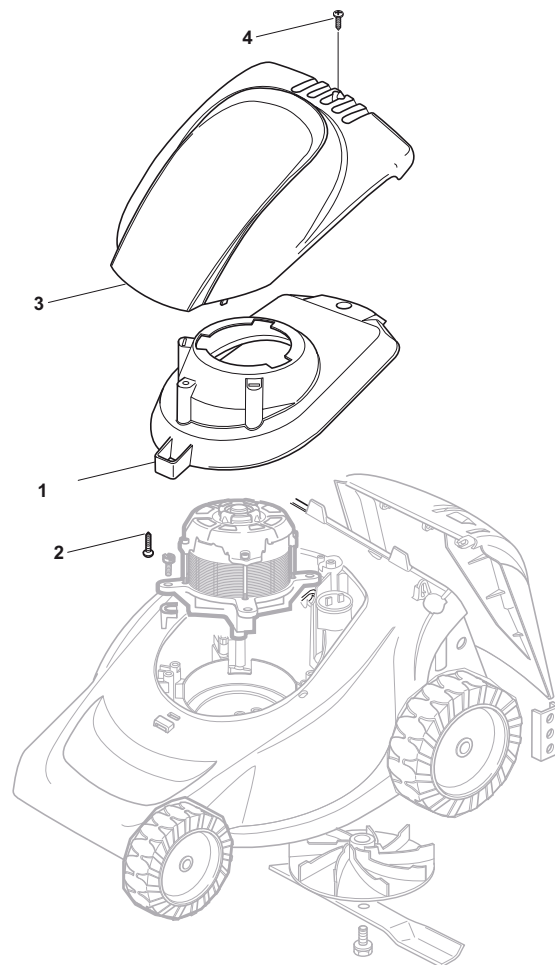

POS	PART. NO	Q.ty	DESCRIPTION	DESCRIZIONE	DESCRIPTION	BESCHREIBUNG	REMARKS
1	22055064/1	1	Support, Cover	Supporto Capottina	Support Capot	Halter, Haube	
2	12728450/0	1	Screw	Vite	Vis	Schraube	
3	22055064/1	1	Cover	Capottina	Capot	Haube	
4	12728680/0	1	Screw	Vite	Vis	Schraube