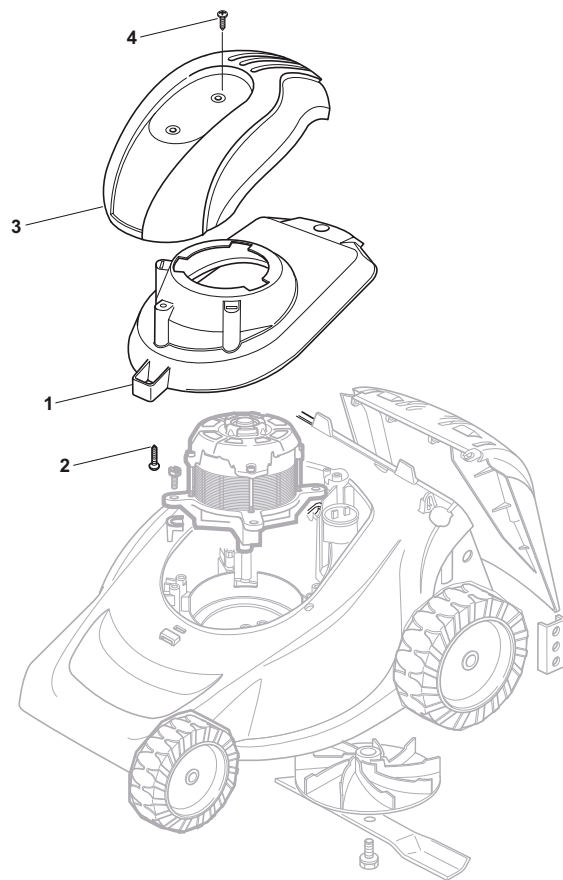

POS	PART. NO	Q.ty	DESCRIPTION	DESCRIZIONE	DESCRIPTION	BESCHREIBUNG	REMARKS
1	22055050/2	1	Support, Cover	Supporto Capottina	Support Capot	Halter, Haube	
2	12728450/0	1	Screw	Vite	Vis	Schraube	
3	22055049/1	1	Cover	Capottina	Capot	Haube	
4	12728680/0	1	Screw	Vite	Vis	Schraube