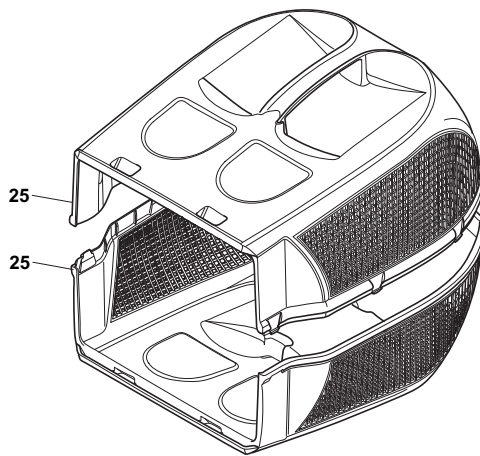

POS	PART. NO	Q.ty	DESCRIPTION	DESCRIZIONE	DESCRIPTION	BESCHREIBUNG	REMARKS
1	22055064/1	1	Support, Cover	Supporto Capottina	Support Capot	Halter, Haube	
2	12728450/0	1	Screw	Vite	Vis	Schraube	
3	22055064/1	1	Cover	Capottina	Capot	Haube	
4	12728680/0	1	Screw	Vite	Vis	Schraube