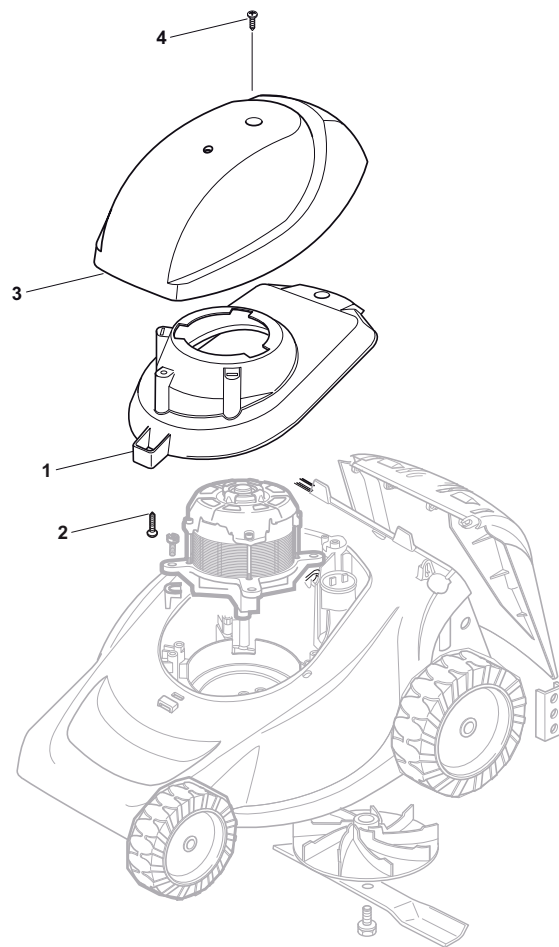

POS	PART. NO	Q.ty	DESCRIPTION	DESCRIZIONE	DESCRIPTION	BESCHREIBUNG	REMARKS
1	22055050/2	1	Support, Cover	Supporto Capottina	Support Capot	Halter, Haube	
2	12728450/0	1	Screw	Vite	Vis	Schraube	
3	22055063/0	1	Cover	Capottina	Capot	Haube	
4	12728680/0	1	Screw	Vite	Vis	Schraube