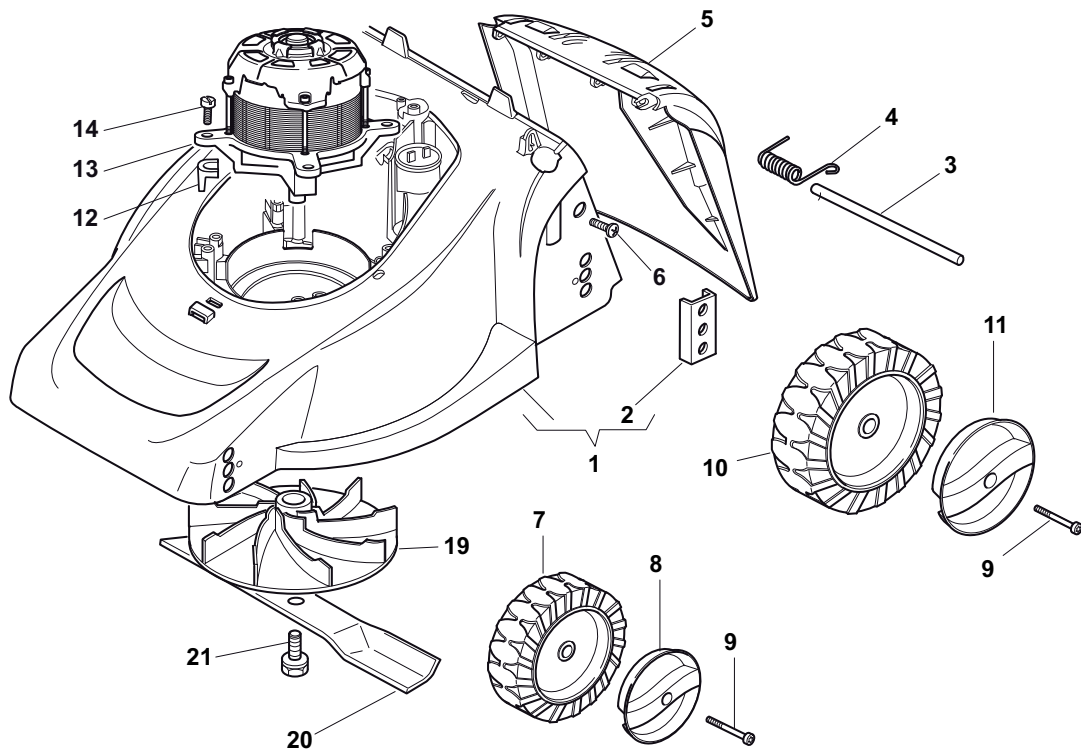

POS	PART. NO	Q.ty	DESCRIPTION	DESCRIZIONE	DESCRIPTION	BESCHREIBUNG	REMARKS
1	81001905/0	1	Deck Red	Chassis Rosso	Châssis Rouge	Gehäuse Rot	
2	22785087/1	4	Support, Wheels	Supporto Ruote	Support Roue	Halter, Rad	
3	22512530/0	1	Pin	Perno	Pivot	Bolzen	
4	22450250/0	1	Spring	Molla	Ressort	Feder	
5	322600055/2	1	Stone-Guard	Parasassi	Pare-Pierres	Prallblech	
6	12728450/0	2	Screw	Vite	Vis	Schraube	
7	22686083/0	2	Wheel Ø 130	Ruota Ø 130	Roue Ø 130	Rad Ø 130	
8	22110439/0	2	Hub Cap White	Coprimozzo Bianco	Couvre-Moyeu	Radkappe Weiße	
8	22110436/0	2	Hub Cap Yellow	Coprimozzo Giallo	Couvre-Moyeu	Radkappe Gelbe	
8	22110437/0	2	Hub Cap Red	Coprimozzo Rosso	Couvre-Moyeu	Radkappe Rote	
8	322110518/0	2	Hub Cap Grey	Coprimozzo Grigio	Couvre-Moyeu Gris	Radkappe Grau	
9	22524337/0	4	Pin	Perno	Pivot	Bolzen	
10	22686085/0	2	Wheel Ø 160	Ruota Ø 160	Roue Ø 160	Rad Ø 160	
11	22110448/0	2	Hub Cap White	Coprimozzo Bianco	Couvre-Moyeu	Radkappe Weiße	
11	22110449/0	2	Hub Cap Yellow	Coprimozzo Giallo	Couvre-Moyeu	Radkappe Gelbe	
11	22110450/0	2	Hub Cap Red	Coprimozzo Rosso	Couvre-Moyeu	Radkappe Rote	
11	322110519/0	2	Hub Cap Grey	Coprimozzo Grigio	Couvre-Moyeu Gris	Radkappe Grau	
12	22167700/0	4	Spacer	Distanziale	Entretoise	Distanzring	
13	118563658/0	1	Motor Leo	Motore Leo	Moteur Leo	Motor Leo	
14	12735410/0	4	Screw	Vite	Vis	Schraube	
19	322465602/1	1	Hub	Mozzo	Moyeu	Halter	
20	81004141/0	1	Blade Standard	Coltello Standard	Lame Standard	Messer Standard	
21	381004352/1	1	Screw	Vite	Vis	Schraube