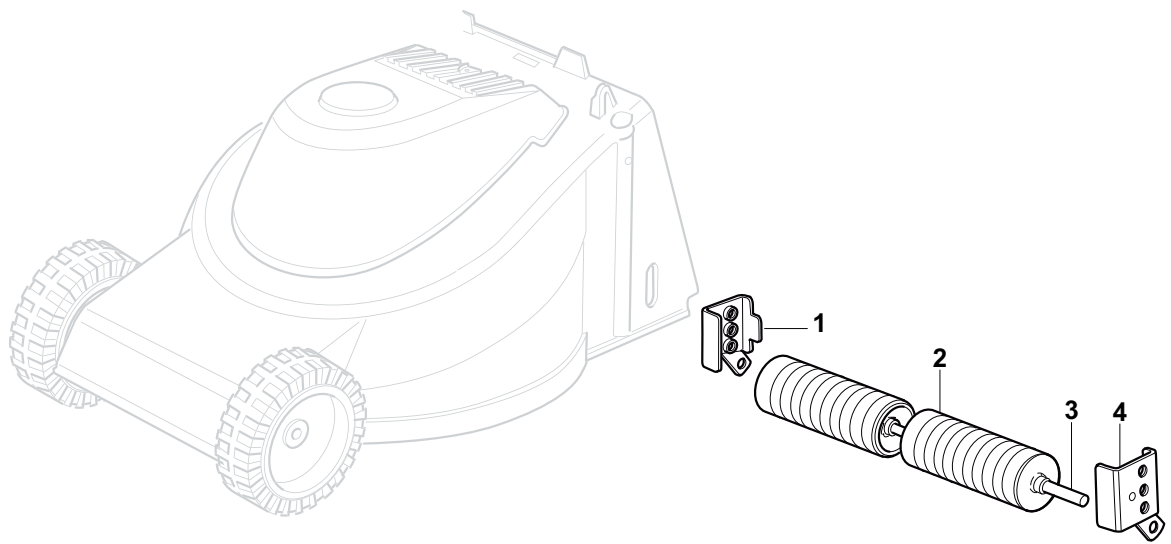

POS	PART. NO	Q.ty	DESCRIPTION	DESCRIZIONE	DESCRIPTION	BESCHREIBUNG	REMARKS
1	81005097/1	1	Support, R Wheel	Supporto Ruota Dx	Support Roue Droit	Halter, Rad R	
2	22670010/1	2	Roller	Roller	Roller	Roller	
3	22519807/0	1	Pin	Perno	Pivot	Bolzen	
4	81005099/1	1	Support, L Wheel	Supporto Ruota Sx	Support, G Roue	Halter, Rad Linker