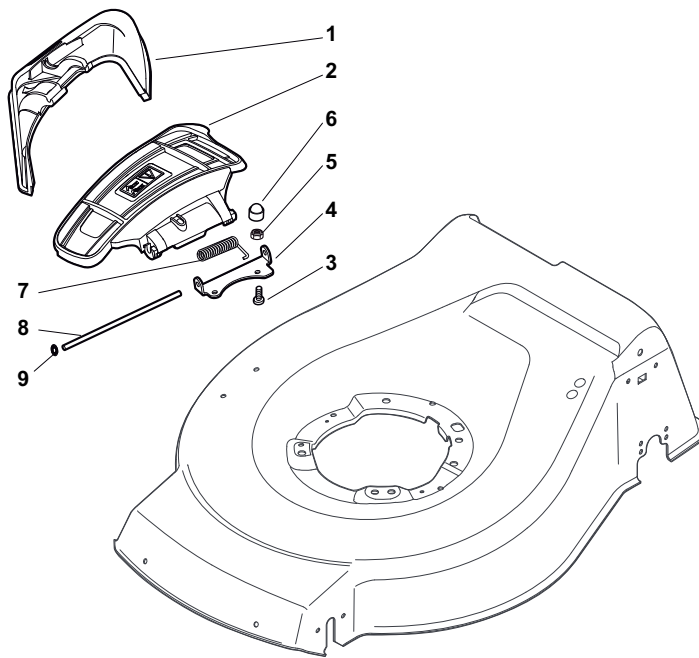

POS	PART. NO	Q.ty	DESCRIPTION	DESCRIZIONE	DESCRIPTION	BESCHREIBUNG	REMARKS
1	322108295/0	1	Stone-Guard	Parasassi	Pare-Pierres	Prallblech	
2	322600195/0	1	Ejection Guard	Protezione Uscita	Protection Sortie	Auswurfschutz	
3	112727803/0	2	Screw	Vite	Vis	Schraube	
4	322806643/0	1	Fulcrum Pin	Fulcro	Point D'Appui	Gelenkpunkt	
5	12154510/0	2	Nut	Dado	Ecrou	Mutter	
6	18203853/0	2	Protection	Cappuccio	Capuchon	Stecker	
7	122450456/0	1	Spring	Molla	Ressort	Feder	
8	122517869/0	1	Pin	Perno	Pivot	Bolzen	
9	12604896/0	2	Crown Fastener	Fissatore A Corona	Fixateur A Couronne	Kronescheibe