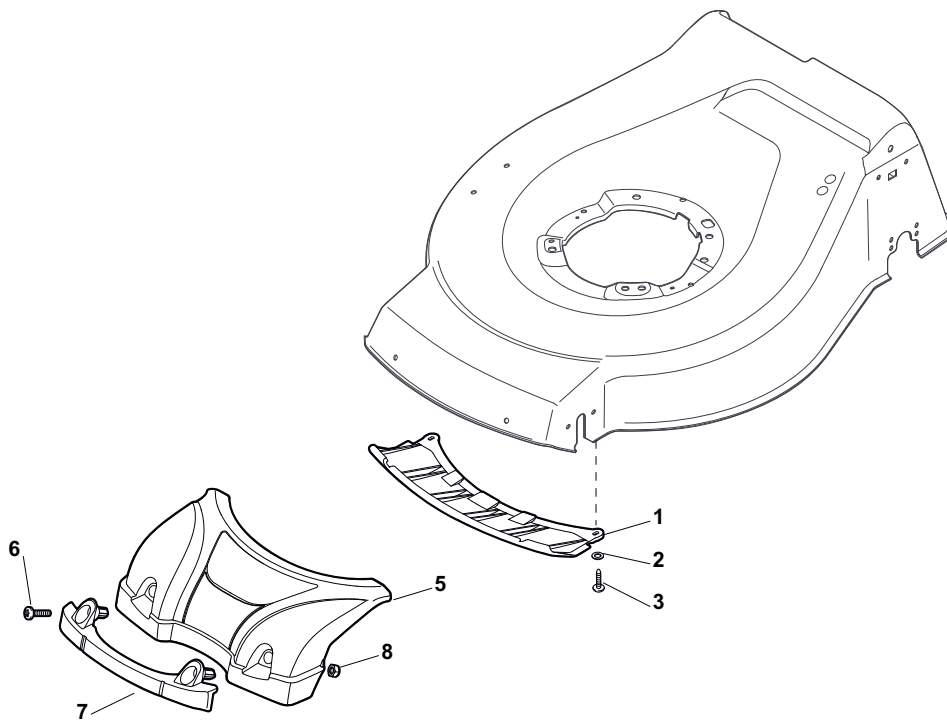

POS	PART. NO	Q.ty	DESCRIPTION	DESCRIZIONE	DESCRIPTION	BESCHREIBUNG	REMARKS
1	322500102/0	1	Air Intake Grill	Griglia Aspirazione	Grille D'Aspiration	Ansauggitter	
2	112523000/1	2	Washer	Rosetta	Rondelle	Scheibe	
3	12728124/0	2	Screw	Vite	Vis	Schraube	
5	322226144/0	1	Mask, Red	Mascherina, Rosso	Mesque, Rouge	Maske, Rot	
5	322226151/0	1	Mask, Black	Mascherina, Nero	Mesque, Noire	Maske, Schwarz	
5	322226143/0	1	Mask, Red	Mascherina, Rosso	Mesque, Rouge	Maske, Rot	
5	322226153/0	1	Mask, Black	Mascherina, Nero	Mesque, Noire	Maske, Schwarz	
5	322226155/0	1	Mask, Yellow	Mascherina, Giallo	Mesque, Jaune	Maske, Gelb	
6	112727799/0	2	Screw	Vite	Vis	Schraube	
7	322393638/0	1	Handle, Black	Maniglia, Nero	Poignee, Noire	Griff, Schwarz	
7	322393640/0	1	Handle, Yellow	Maniglia, Gialla	Poignee, Jaune	Griff, Gelb	
7	322393639/0	1	Handle, Grey	Maniglia, Grigio	Poignee, Gris	Griff, Grau	
8	12154510/0	2	Nut	Dado	Ecrou	Mutter