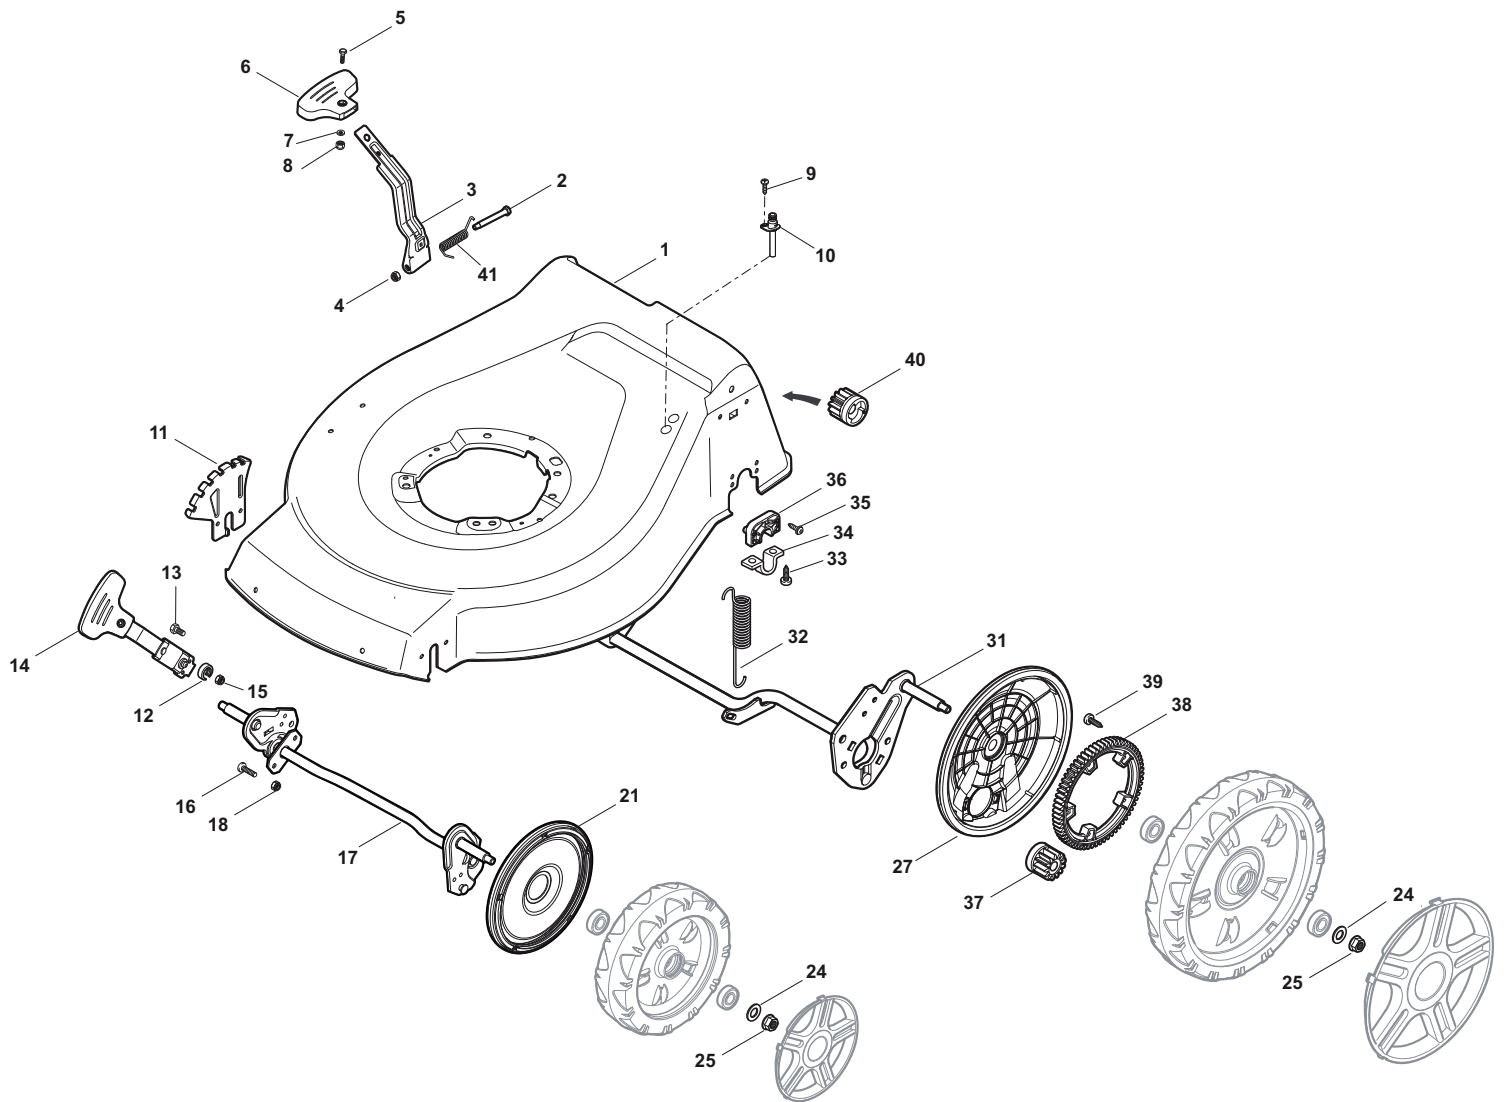

POS	PART. NO	Q.ty	DESCRIPTION	DESCRIZIONE	DESCRIPTION	BESCHREIBUNG	REMARKS
1	381004536/0	1	Deck Red	Chassis Rosso	Châssis Rouge	Gehäuse Rot	
1	381004562/0	1	Deck Yellow	Chassis Giallo	Châssis Jaune	Gehäuse Gelb	
1	381004538/0	1	Deck Red	Chassis Rosso	Châssis Rouge	Gehäuse Rot	Side Discharge
2	122534131/0	1	Pin	Perno	Pivot	Bolzen	
3	381003398/0	1	Lever, Height Adjustment	Leva Regolazione Altezza	Levier, Reglage Hauteur	Hebel, Höherverstellung	
4	12154510/0	1	Nut	Dado	Ecrou	Mutter	
5	12788512/0	1	Screw	Vite	Vis	Schraube	
6	322394503/0	1	Knob	Manopolina	Poignée	Griff	
7	12521310/0	1	Washer	Rondella	Rondelle	Scheibe	
8	12150000/0	1	Nut	Dado	Ecrou	Mutter	
9	12728450/0	1	Screw	Vite	Vis	Schraube	
10	322034002/0	1	Washing Connection	Attacco Acqua Lavaggio	Attaque Lavage	Waschenverbindung	
11	322735589/0	1	Sector, Height Adjustment	Settore Regolazione Altezza	Secteur Reglage Hauteur	Sektor, Höherverstellung	
12	22171002/0	2	Spacer	Distanziale	Entretoise	Distanzring	
13	12789000/0	2	Screw	Vite	Vis	Schraube	
14	381003351/0	1	Lever, Height Adjustment	Leva Regolazione Altezza	Levier Reglage Hauteur	Hebel, Hönerverstellung	
15	12154330/0	2	Nut	Dado	Ecrou	Mutter	
16	112727803/0	4	Screw	Vite	Vis	Schraube	
17	381002881/1	1	Axle, Front Wheels	Asse Ruote Anteriori	Axe Roues Avant	Achse, Vorderrad	
18	12154510/0	4	Nut	Dado	Ecrou	Mutter	
21	322600145/0	2	Protection, Wheel	Prot. Ruote	Protection Roue	Schütz, Räder	
24	12521350/0	4	Washer	Rondella	Rondelle	Scheibe	
25	12155000/0	4	Nut	Dado	Ecrou	Mutter	
27	322600208/0	2	Protection, Wheel	Prot. Ruote	Protection Roue	Schütz, Räder	
31	381302835/0	1	Axle, Rear Wheels	Asse Ruote Posteriori	Axe Roues Arriere	Achse, Hinterrad	
32	122450460/0	1	Spring	Molla	Ressort	Feder	
33	112728697/0	4	Screw	Vite	Vis	Schraube	
34	22545152/0	2	Plate	Piastrina	Plaquette	Platte	
35	112728697/0	4	Screw	Vite	Vis	Schraube	
36	322785304/1	2	Support	Supporto	Support	Halter	
37	122570134/0	1	Pinion L	Pignone Sx	Pignon G	Ritzel Linkes	
38	322120115/0	2	Ring Gear	Corona Trascinamento	Couronne	Kranz	
39	112728706/0	6	Screw	Vite	Vis	Schraube	
40	122570133/0	1	Pinion R	Pignone Dx	Pignon D	Ritzel Rechtes	
41	122446192/0	1	Spring	Molla	Ressort	Feder