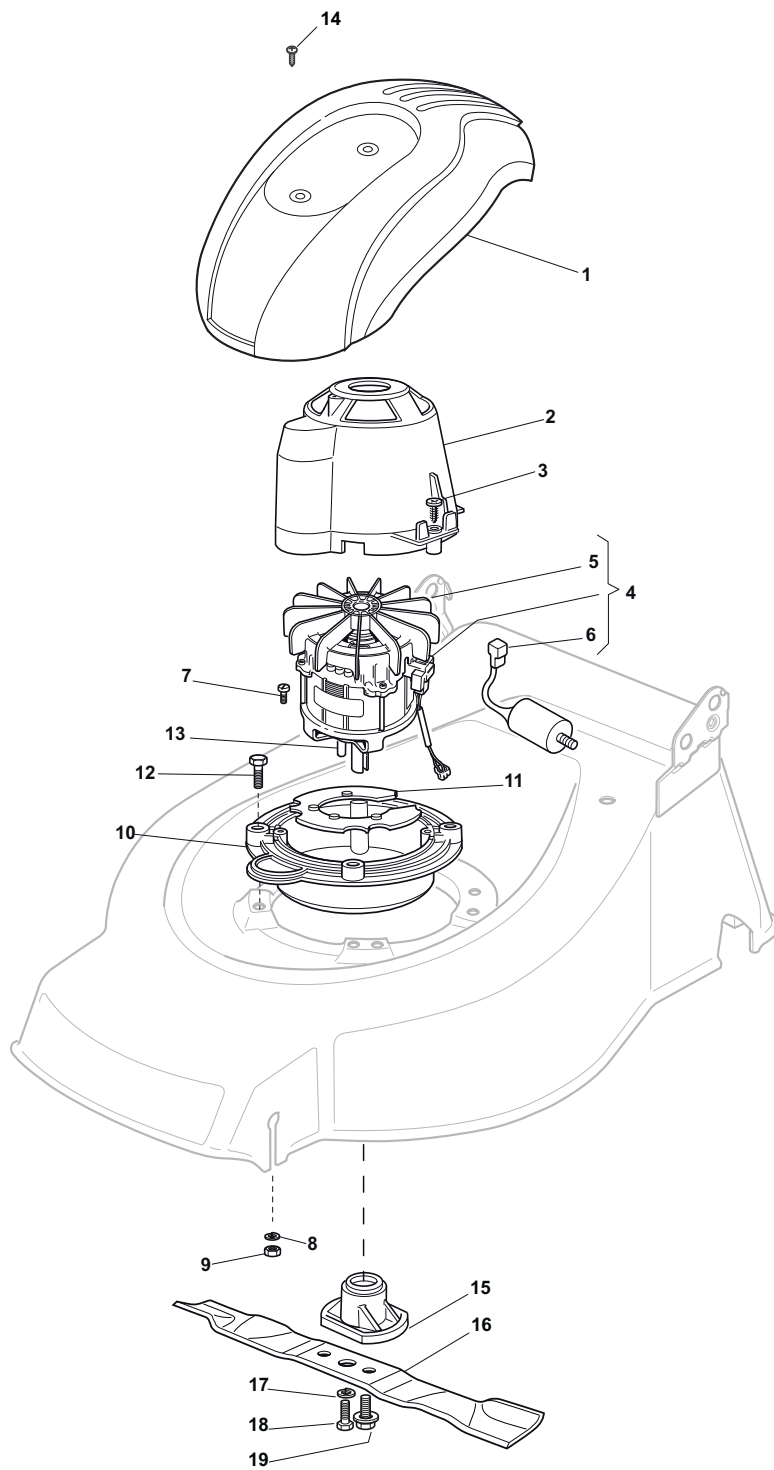

POS	PART. NO	Q.ty	DESCRIPTION	DESCRIZIONE	DESCRIPTION	BESCHREIBUNG	REMARKS
1	22055065/0	1	Cover	Capottina	Capot	Haube	
2	22785210/0	1	Support, Cover	Supporto Capottina	Support Capot	Halter, Haube	
3	12728710/0	4	Screw	Vite	Vis	Schraube	
4	18563605/0	1	Motor Leo	Motore Leo	Moteur Leo	Motor Leo	230V (1600W)
4	18563607/0	1	Motor Atb	Motore Atb	Moteur Atb	Motor Atb	240V (1600W)
4	118563665/0	1	Motor Atb	Motore Atb	Moteur Atb	Motor Atb	230V (1600W)
4	18563640/0	1	Motor Atb	Motore Atb	Moteur Atb	Motor Atb	230V (1800W)
5	18740054/0	1	Fan Motor Atb	Ventola Per Motore Atb	Ventilateur Moteur Atb	Lüfter Motor Atb	
6	18222045/0	1	Condenser 16 µf	Condensatore 16 µf	Condenseur 16 µf	Kondensator 16 µf	(1600W)
6	18222039/0	1	Condenser 25 µf	Condensatore 25 µf	Condenseur 25 µf	Kondensator 25 µf	(1800W)
7	12735410/0	4	Screw	Vite	Vis	Schraube	
8	12583500/0	4	Grower	Grower	Grower	Federring	
9	12293200/0	4	Nut	Dado	Ecrou	Mutter	
10	22207216/0	1	Flange	Flangia	Bride	Flansch	
10	322207211/4	1	Flange	Flangia	Bride	Flansch	484 with Mulching
11	322720360/2	1	Ventilation Screen	Schermo	Ecran Ventilation	Lüftungschirm	
12	12793700/0	4	Screw	Vite	Vis	Schraube	
13	12139440/0	1	Feather	Linguetta	Clavette	Keil	
14	12728680/0	2	Screw	Vite	Vis	Schraube	
15	322463186/3	1	Hub	Mozzo	Moyeu	Halter	
16	81004346/3	1	Blade Standard	Coltello Standard	Lame Standard	Messer Standard	
16	81004397/0	1	Blade Winged	Coltello Alettato	Lame Ailettée	Messer Flügel	
17	12583500/0	2	Grower	Grower	Grower	Federring	
18	12793101/0	2	Screw	Vite	Vis	Schraube	
19	381004352/1	1	Screw	Vite	Vis	Schraube