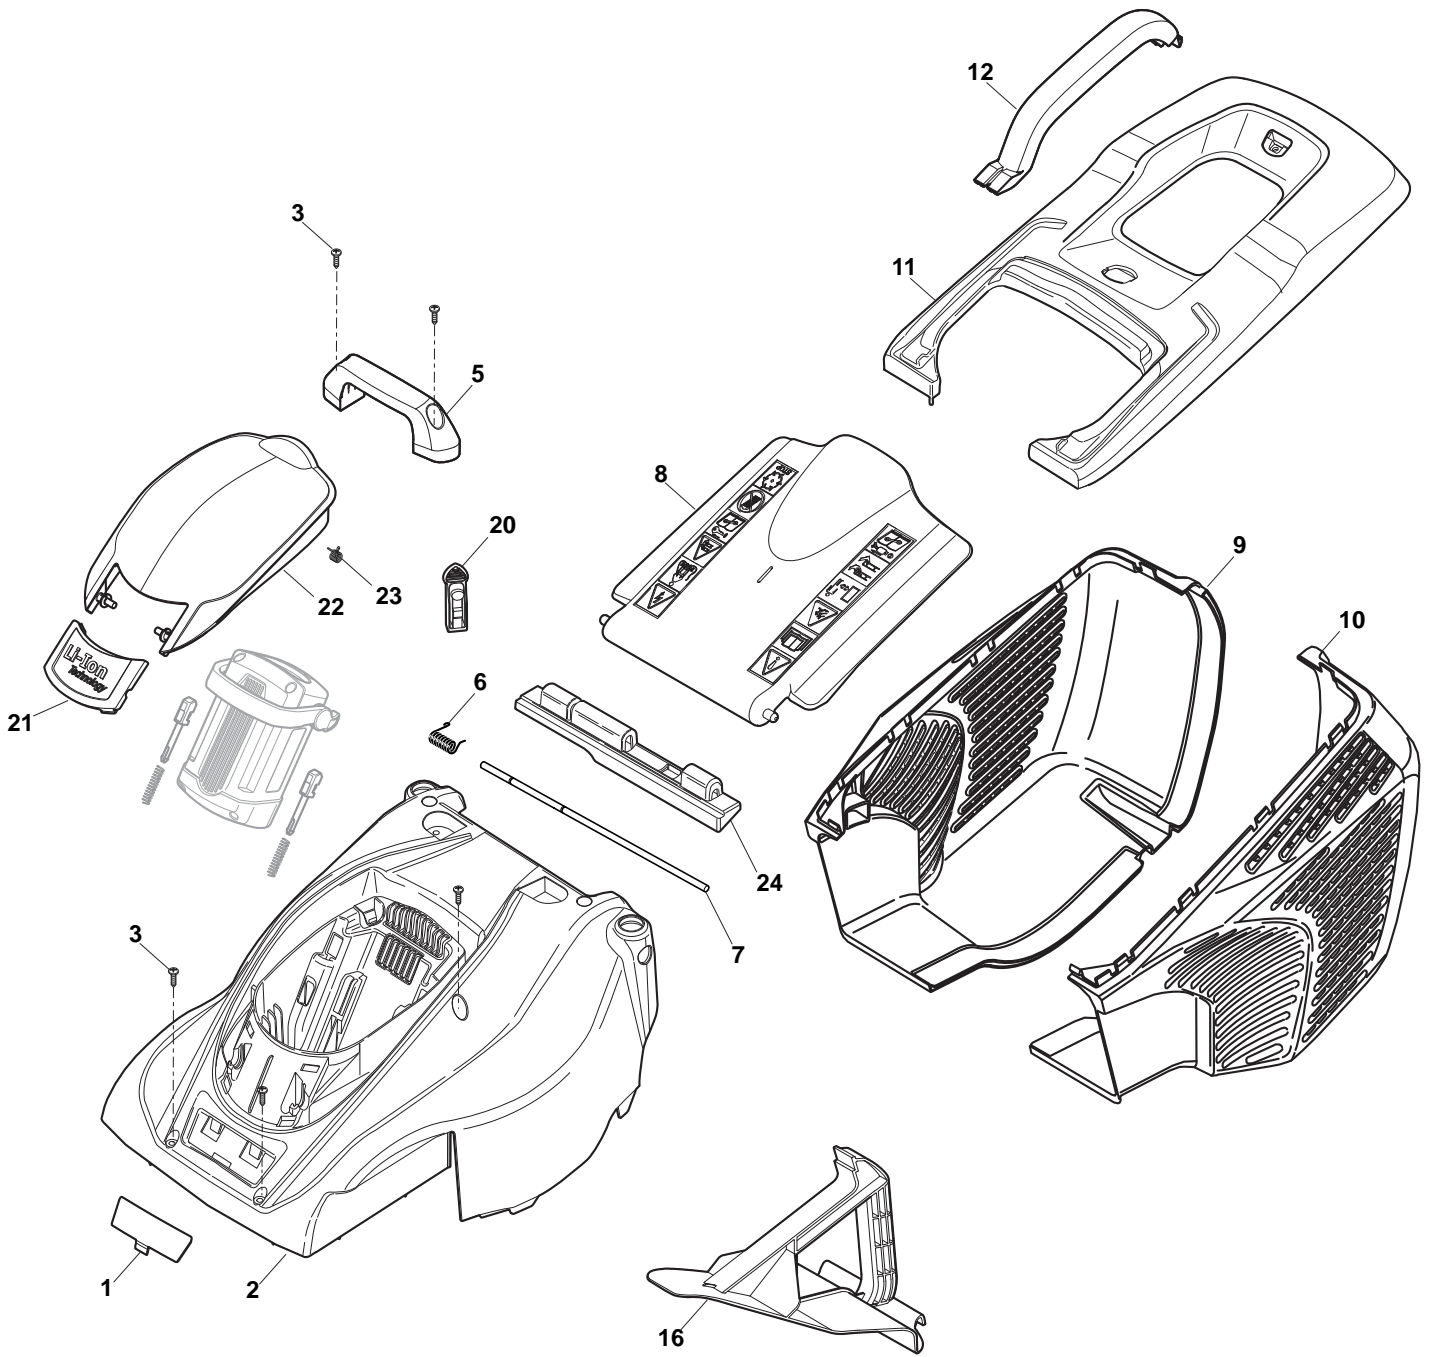

POS	PART. NO	Q.ty	DESCRIPTION	DESCRIZIONE	DESCRIPTION	BESCHREIBUNG	REMARKS
1	322055168/0	1	Frontal Plate	Piastra Frontale	Avant Plaquette	Front Plättchen	
2	322055198/0	1	Deck Red	Chassis Rosso	Châssis Rouge	Gehäuse Rot	Red
2	322055223/0	1	Deck Yellow	Chassis Giallo	Châssis Jaune	Gehäuse Gelb	Yellow
3	112728714/0	10	Screw	Vite	Vis	Schraube	
5	322393668/0	1	Handle	Maniglia	Poignée	Griff	
6	122450250/0	1	Spring	Molla	Ressort	Feder	
7	122512603/0	1	Pin	Perno	Goupille	Stift	
8	322600234/0	1	Stone-Guard	Parasassi	Pare-Pierres	Prallblech	Grey
8	322600270/0	1	Stone-Guard	Parasassi	Pare-Pierres	Prallblech	Black
9	322486297/0	1	Grass-Box, R Lower	Sacco, Parte Inf Dx	Sac, Partie Inferieure D	Korb, R Unterteil	Grey
9	322486362/0	1	Grass-Box, R Lower	Sacco, Parte Inf Dx	Sac, Partie Inferieure D	Korb, R Unterteil	Black
10	322486298/0	1	Grass-Box, L Lower	Sacco, Parte Inf Sx	Sac, Partie Inferieure G	Korb, L Unterteil	Grey
10	322486361/0	1	Grass-Box, L Lower	Sacco, Parte Inf Sx	Sac, Partie Inferieure G	Korb, L Unterteil	Black
11	322486354/0	1	Grass-Box, Upper	Sacco, Parte Superiore	Sac, Partie Superieure	Korb, Oberteil	Yellow
11	322486360/0	1	Grass-Box, Upper	Sacco, Parte Superiore	Sac, Partie Superieure	Korb, Oberteil	Red
12	322393656/0	1	Handle	Maniglia	Poignée	Griff	
16	322140241/0	1	Mulching Plug	Tappo Mulching	Bouchon Mulching	Gummistopfen Mulching	
20	322076570/0	1	Battery Safety Key	Chiave Sicurezza Batteria	Battery Safety Key	Battery Safety Key	
21	322545222/0	1	Battery door fix plate	Piastrina	Battery door fix plate	Battery door fix plate	
22	322055167/0	1	Cover	Capottina	Capot	Haube	
23	122450473/0	1	Spring	Molla	Ressort	Feder	
24	322600264/0	1	Stone Guard Support	Supporto Parasassi	Para-Pierres Support	Prallblech Halter	Grey
24	322600271/0	1	Stone Guard Support	Supporto Parasassi	Para-Pierres Support	Prallblech Halter	Black