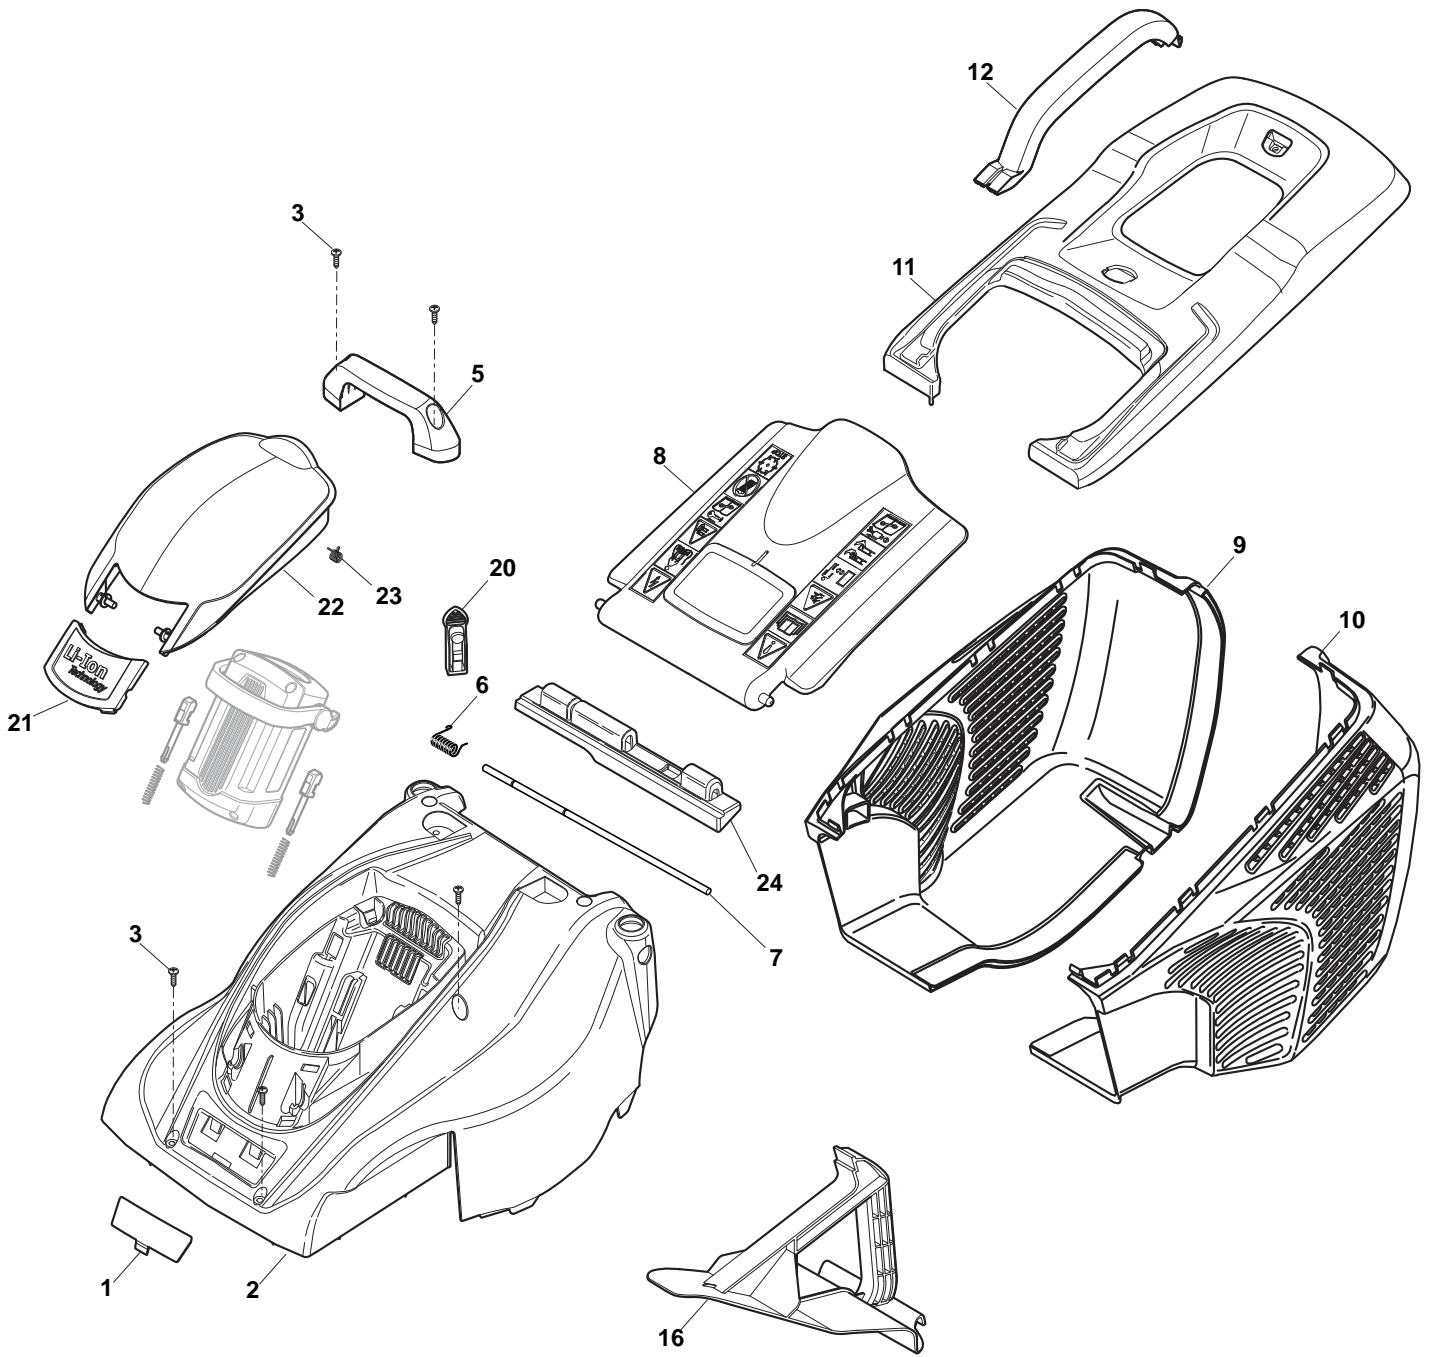

POS	PART. NO	Q.ty	DESCRIPTION	DESCRIZIONE	DESCRIPTION	BESCHREIBUNG	REMARKS
1	322055168/0	1	Frontal Plate	Piastra Frontale	Avant Plaquette	Front Plättchen	
2	322055198/0	1	Deck Red	Chassis Rosso	Châssis Rouge	Gehäuse Rot	
3	112728714/0	10	Screw	Vite	Vis	Schraube	
5	322393668/0	1	Handle	Maniglia	Poignée	Griff	
6	122450250/0	1	Spring	Molla	Ressort	Feder	
7	122512603/0	1	Pin	Perno	Goupille	Stift	
8	322600265/0	1	Stone-Guard	Parasassi	Pare-Pierres	Prallblech	
9	322486297/0	1	Grass-Box, R Lower	Sacco, Parte Inf Dx	Sac, Partie Inferieure D	Korb, R Unterteil	Grey
9	322486362/0	1	Grass-Box, R Lower	Sacco, Parte Inf Dx	Sac, Partie Inferieure D	Korb, R Unterteil	Black
10	322486298/0	1	Grass-Box, L Lower	Sacco, Parte Inf Sx	Sac, Partie Inferieure G	Korb, L Unterteil	Grey
10	322486361/0	1	Grass-Box, L Lower	Sacco, Parte Inf Sx	Sac, Partie Inferieure G	Korb, L Unterteil	Black
11	322486360/0	1	Grass-Box, Upper	Sacco, Parte Superiore	Sac, Partie Superieure	Korb, Oberteil	Yellow
11	322486354/0	1	Grass-Box, Upper	Sacco, Parte Superiore	Sac, Partie Superieure	Korb, Oberteil	Red
12	322393656/0	1	Handle	Maniglia	Poignée	Griff	
16	322140241/0	1	Mulching Plug	Tappo Mulching	Bouchon Mulching	Gummistopfen Mulching	
20	322076570/0	1	Battery Safety Key	Chiave Sicurezza Batteria	Battery Safety Key	Battery Safety Key	
21	322545222/0	1	Battery door fix plate	Piastrina	Battery door fix plate	Battery door fix plate	
22	322055167/0	1	Cover	Capottina	Capot	Haube	
23	122450473/0	1	Spring	Molla	Ressort	Feder	
24	322600264/0	1	Stone Guard Support	Supporto Parasassi	Para-Pierres Support	Prallblech Halter