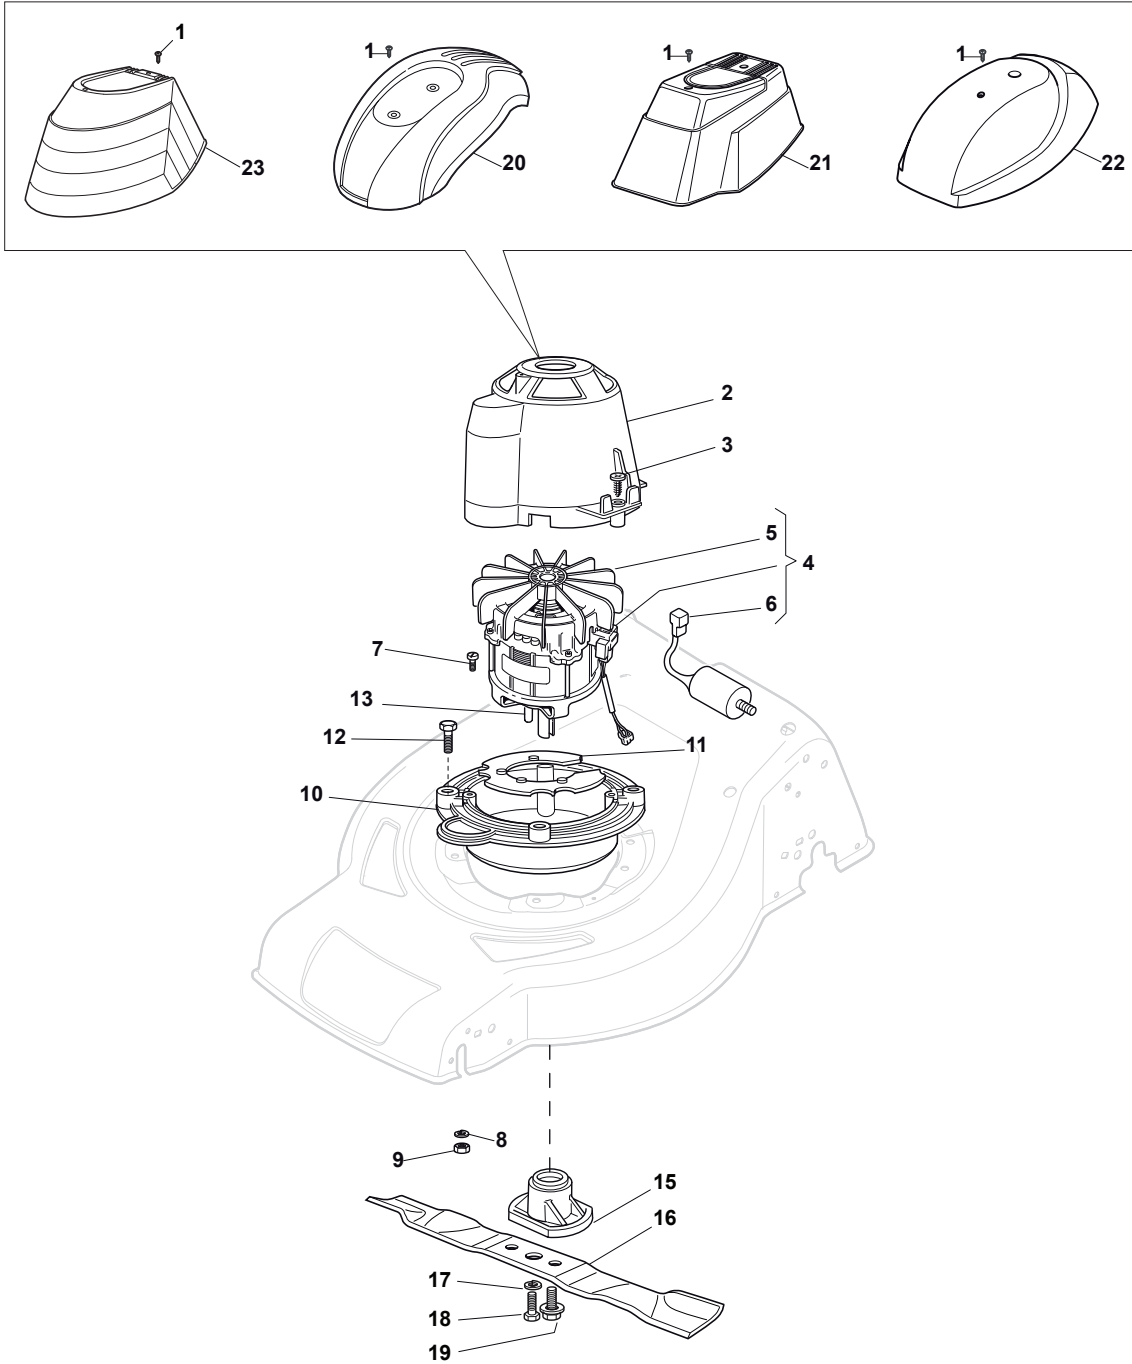

Fig.	Quantity	Part No	Description	Notes
1	2	322545189/0	Plate	
2	2	322735597/1	Sector, Height Adjustment	
3	4	381005141/0	Wheel Support	
4	4	381003354/0	Lever, Height Adjustment	
5	4	122519811/0	Pin	
6	4	112521350/0	Washer	
7	4	112155000/0	Nut	
8	2	322545211/0	Plate	
9	2	322735595/1	Sector, Height Adjustment	

Fig.	Quantity	Part No	Description	Notes
3	1	381600548/0	Dead Hand Switch UK	(UK)
3	1	381600547/0	Dead Hand Switch CE	(CE)
1	1	381007017/2	Handle, Upper Part	
2	2	122192000/1	Clamp	
4	4	112728701/0	Screw	
5	1	322195101/4	Fairlead	
6	1	122010251/0	Hook	
7	1	322230350/1	Left Fulcrum	
8	1	122450115/0	Spring	
9	1	322785144/1	Support	
10	1	322322881/1	Lever, Engine Brake Black	
10	1	322322884/1	Lever, Engine Brake Red	
10	1	322322885/1	Lever, Engine Brake Yellow	
99	1	381600547/0	Dead Hand Switch CE	
99	1	381600548/0	Dead Hand Switch UK	

Fig.	Quantity	Part No	Description	Notes
1	1	381007017/2	Handle, Upper Part	
2	2	122192000/1	Clamp	
3	1	381600547/0	Dead Hand Switch CE	(CE)
3	1	381600548/0	Dead Hand Switch UK	(UK)
4	2	112728701/0	Screw	
5	1	322195101/4	Fairlead	
6	1	122192151/0	Fairlead Holder Clamp	
7	1	322319529/0	Leva Salvamotore	
CE	1	381600547/0	Dead Hand Switch CE	
UK	1	381600548/0	Dead Hand Switch UK	

Fig.	Quantity	Part No	Description	Notes
1	2	112728680/0	Screw	
2	1	322785210/0	Cover Support	
3	4	112728710/0	Screw	
4	1	118563605/0	Electric Motor 1600W	240V (1600W)
4	1	118563640/0	Electric Motor 1800W	230V (1800W)
5	1	118740054/0	Fan Motor Atb	
6	1	118222039/0	Condenser	
6	1	118222045/0	Condenser 16 µf	
7	4	112735410/0	Screw	
8	4	112583500/0	Grower	
9	4	112293200/0	Nut	
10	1	322207211/4	Electrical Motor Flange	
10	1	322207216/0	Flange	
11	1	322720360/2	Ventilation Screen	
12	4	112793700/0	Screw	
13	1	112139440/0	Key	
15	1	322463186/3	Blade Hub	
16	1	181004396/0	Blade Winged	
17	2	112583500/0	Grower	
18	2	112793101/0	Screw	
19	1	381004352/1	Screw	
20	1	122055065/0	Electric Lawnmowers Ciao Cover Black	
22	1	122055058/0	Cover, Black	
23	1	122055033/1	Engine Cover	