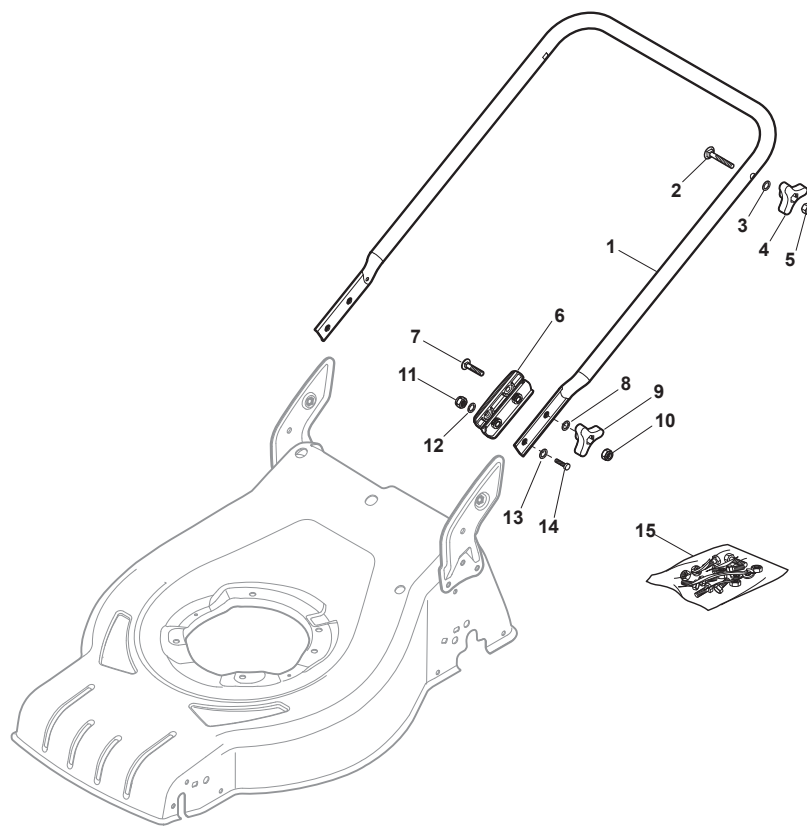

Fig.	Quantity	Part No	Description	Notes
1	2	322545189/0	Plate	
2	2	322735597/1	Sector, Height Adjustment	
3	4	381005141/0	Wheel Support	
4	4	381003354/0	Lever, Height Adjustment	
5	4	122519811/0	Pin	
6	4	112521350/0	Washer	
7	4	112155000/0	Nut	
8	2	322545211/0	Plate	
9	2	322735595/1	Sector, Height Adjustment	

Fig.	Quantity	Part No	Description	Notes
2	2	112819110/0	Screw	
3	2	112523060/0	Washer	
4	2	122399900/0	Knob	Black
4	2	322399840/0	Yellow Knob	Yellow
5	2	112293200/0	Nut	
6	2	322551582/0	Inside Plaque Insulation	
7	2	112819110/0	Screw	
8	2	112523060/0	Washer	
9	2	122399900/0	Knob	Black
9	2	322399840/0	Yellow Knob	Yellow
10	2	112293200/0	Nut	
11	2	112155000/0	Nut	
12	2	112521350/0	Washer	
13	2	112521350/0	Washer	
14	2	112793701/0	Screw	
15	1	381008698/0	Outfit, Screws	Black
15	1	381008699/0	Outfit, Screws	Yellow
1	1	381006735/0	Handle Lower Part	

Fig.	Quantity	Part No	Description	Notes
3	1	381600548/0	Dead Hand Switch UK	(UK)
3	1	381600547/0	Dead Hand Switch CE	(CE)
1	1	381007017/2	Handle, Upper Part	
2	2	122192000/1	Clamp	
4	4	112728701/0	Screw	
5	1	322195101/4	Fairlead	
6	1	122010251/0	Hook	
7	1	322230350/1	Left Fulcrum	
8	1	122450115/0	Spring	
9	1	322785144/1	Support	
10	1	322322881/1	Lever, Engine Brake Black	
10	1	322322884/1	Lever, Engine Brake Red	
10	1	322322885/1	Lever, Engine Brake Yellow	
99	1	381600547/0	Dead Hand Switch CE	
99	1	381600548/0	Dead Hand Switch UK	

Fig.	Quantity	Part No	Description	Notes
1	1	381007017/2	Handle, Upper Part	
2	2	122192000/1	Clamp	
3	1	381600547/0	Dead Hand Switch CE	(CE)
3	1	381600548/0	Dead Hand Switch UK	(UK)
4	2	112728701/0	Screw	
5	1	322195101/4	Fairlead	
6	1	122192151/0	Fairlead Holder Clamp	
7	1	322319529/0	Leva Salvamotore	
CE	1	381600547/0	Dead Hand Switch CE	
UK	1	381600548/0	Dead Hand Switch UK	