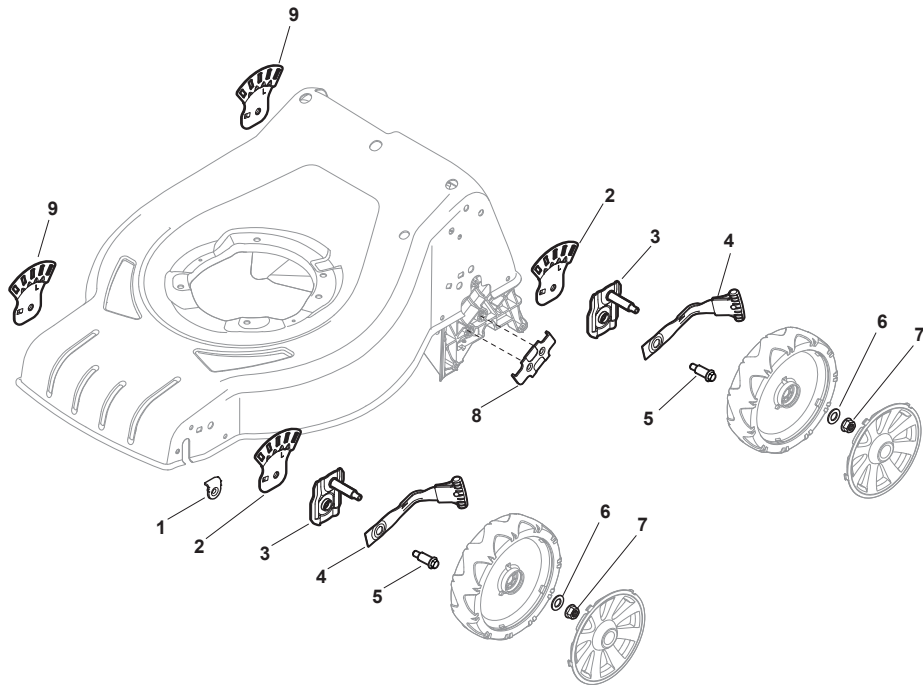

Fig.	Quantity	Part No	Description	Notes
2	1	322108300/1	Front Conveyor Assy	
1	1	381004019/0	Red Deck	
3	6	112728699/0	Screw	
4	1	322108302/0	Rear Conveyor Assy	
5	6	112728699/0	Screw	
6	2	322545213/0	Plate	
7	1	381005139/0	Left Bracket	
8	6	112727801/0	Screw	
9	1	381005137/0	Right Bracket	
10	1	322060241/0	Belt Protection	
11	1	322140240/0	Mulching Deflector	
12	2	112728530/0	Screw	

Fig.	Quantity	Part No	Description	Notes
1	2	322545189/0	Plate	
2	2	322735597/1	Sector, Height Adjustment	
3	4	381005141/0	Wheel Support	
4	4	381003354/0	Lever, Height Adjustment	
5	4	122519811/0	Pin	
6	4	112521350/0	Washer	
7	4	112155000/0	Nut	
8	2	322545211/0	Plate	
9	2	322735595/1	Sector, Height Adjustment	

Fig.	Quantity	Part No	Description	Notes
2	2	112819110/0	Screw	
3	2	112523060/0	Washer	
4	2	122399900/0	Knob	Black
4	2	322399840/0	Yellow Knob	Yellow
5	2	112293200/0	Nut	
6	2	322551582/0	Inside Plaque Insulation	
7	2	112819110/0	Screw	
8	2	112523060/0	Washer	
9	2	122399900/0	Knob	Black
9	2	322399840/0	Yellow Knob	Yellow
10	2	112293200/0	Nut	
11	2	112155000/0	Nut	
12	2	112521350/0	Washer	
13	2	112521350/0	Washer	
14	2	112793701/0	Screw	
15	1	381008698/0	Outfit, Screws	Black
15	1	381008699/0	Outfit, Screws	Yellow
1	1	381006735/0	Handle Lower Part	

Fig.	Quantity	Part No	Description	Notes
3	1	381600548/0	Dead Hand Switch UK	(UK)
3	1	381600547/0	Dead Hand Switch CE	(CE)
1	1	381007017/2	Handle, Upper Part	
2	2	122192000/1	Clamp	
4	4	112728701/0	Screw	
5	1	322195101/4	Fairlead	
6	1	122010251/0	Hook	
7	1	322230350/1	Left Fulcrum	
8	1	122450115/0	Spring	
9	1	322785144/1	Support	
10	1	322322881/1	Lever, Engine Brake Black	
10	1	322322884/1	Lever, Engine Brake Red	
10	1	322322885/1	Lever, Engine Brake Yellow	
99	1	381600547/0	Dead Hand Switch CE	
99	1	381600548/0	Dead Hand Switch UK	