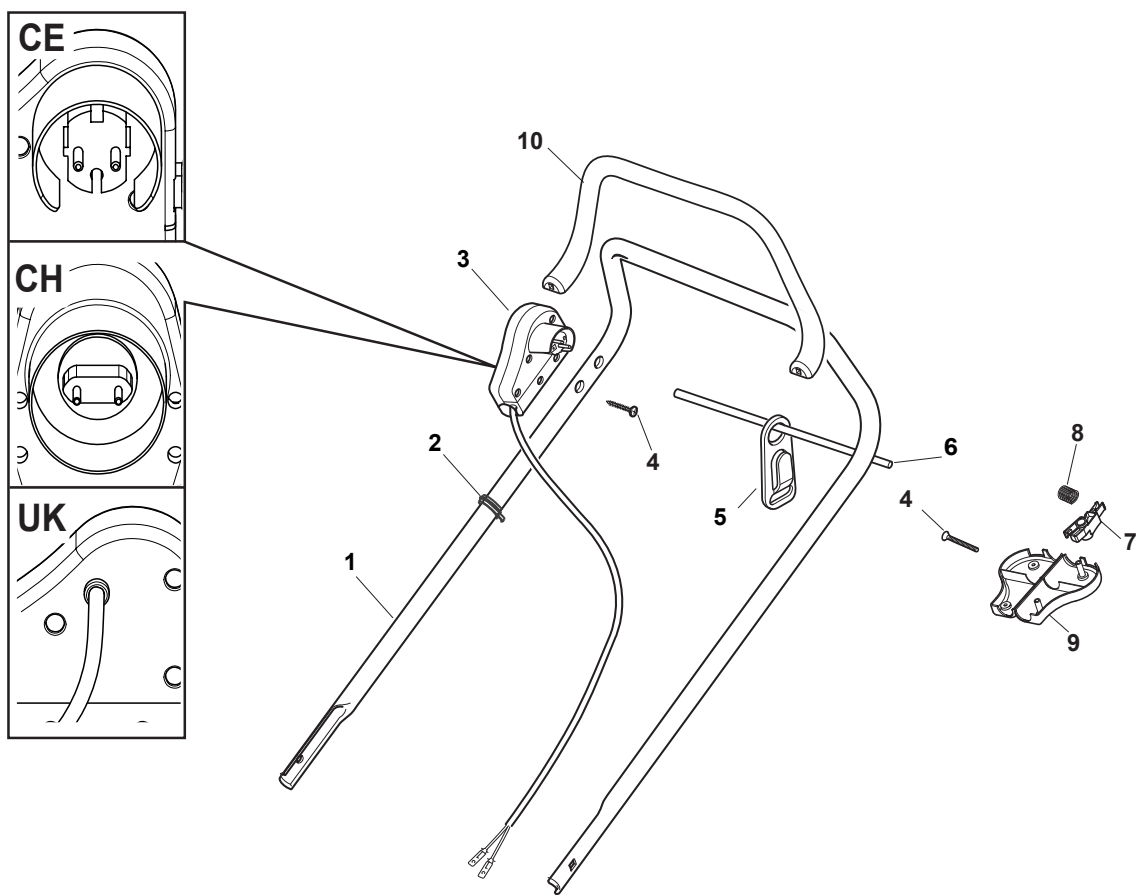

Fig.	Quantity	Part No	Description	Notes
1	2	322545189/0	Plate	
2	2	322735597/1	Sector, Height Adjustment	
3	4	381005141/0	Wheel Support	
4	4	381003354/0	Lever, Height Adjustment	
5	4	122519811/0	Pin	
6	4	112521350/0	Washer	
7	4	112155000/0	Nut	
8	2	322545211/0	Plate	
9	2	322735595/1	Sector, Height Adjustment	

Fig.	Quantity	Part No	Description	Notes
2	2	112819110/0	Screw	
3	2	112523060/0	Washer	
4	2	122399900/0	Knob	Black
4	2	322399840/0	Yellow Knob	Yellow
5	2	112293200/0	Nut	
6	2	322551582/0	Inside Plaque Insulation	
7	2	112819110/0	Screw	
8	2	112523060/0	Washer	
9	2	122399900/0	Knob	Black
9	2	322399840/0	Yellow Knob	Yellow
10	2	112293200/0	Nut	
11	2	112155000/0	Nut	
12	2	112521350/0	Washer	
13	2	112521350/0	Washer	
14	2	112793701/0	Screw	
15	1	381008698/0	Outfit, Screws	Black
15	1	381008699/0	Outfit, Screws	Yellow
1	1	381006735/0	Handle Lower Part	

Fig.	Quantity	Part No	Description	Notes
3	1	381600548/0	Dead Hand Switch UK	(UK)
3	1	381600547/0	Dead Hand Switch CE	(CE)
1	1	381007017/2	Handle, Upper Part	
2	2	122192000/1	Clamp	
4	4	112728701/0	Screw	
5	1	322195101/4	Fairlead	
6	1	122010251/0	Hook	
7	1	322230350/1	Left Fulcrum	
8	1	122450115/0	Spring	
9	1	322785144/1	Support	
10	1	322322881/1	Lever, Engine Brake Black	
10	1	322322884/1	Lever, Engine Brake Red	
10	1	322322885/1	Lever, Engine Brake Yellow	
99	1	381600547/0	Dead Hand Switch CE	
99	1	381600548/0	Dead Hand Switch UK	

Fig.	Quantity	Part No	Description	Notes
1	1	381007017/2	Handle, Upper Part	
2	2	122192000/1	Clamp	
3	1	381600547/0	Dead Hand Switch CE	(CE)
3	1	381600548/0	Dead Hand Switch UK	(UK)
4	2	112728701/0	Screw	
5	1	322195101/4	Fairlead	
6	1	122192151/0	Fairlead Holder Clamp	
7	1	322319529/0	Leva Salvamotore	
CE	1	381600547/0	Dead Hand Switch CE	
UK	1	381600548/0	Dead Hand Switch UK	