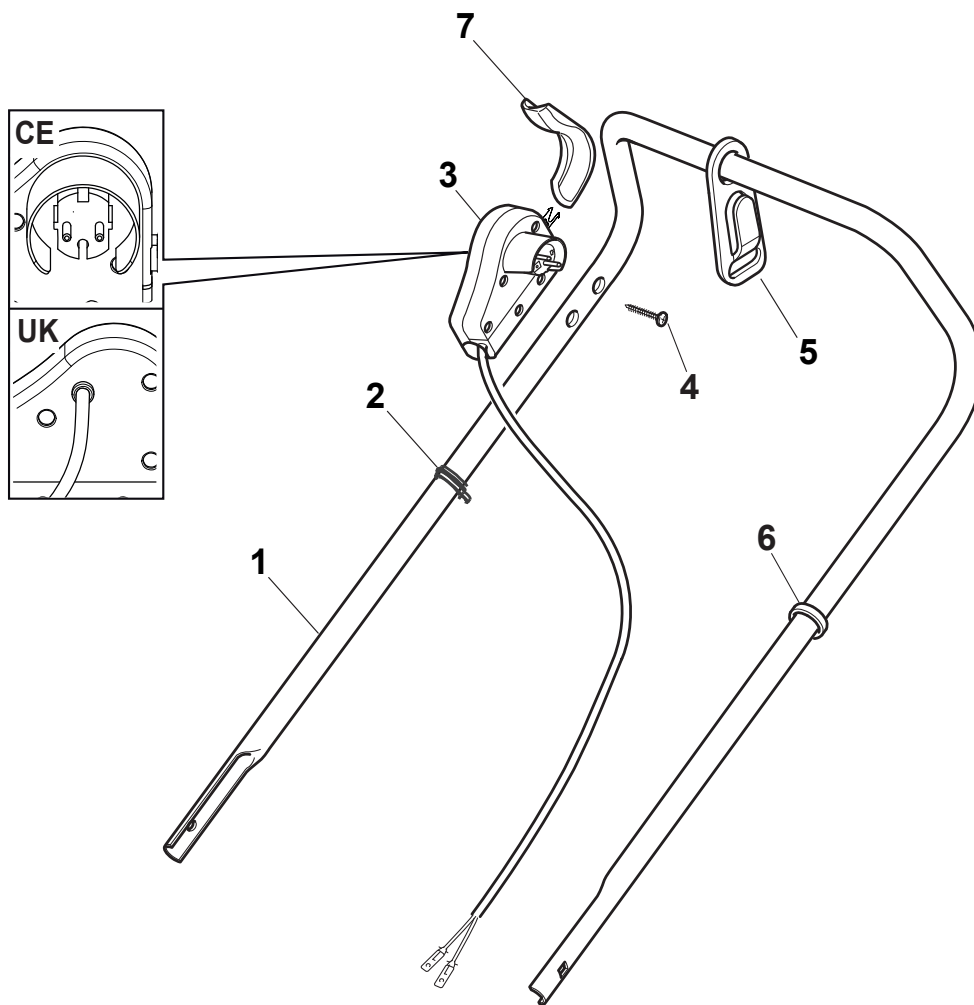

Fig.	Quantity	Part No	Description	Notes
1	2	322545189/0	Plate	
2	2	322735597/1	Sector, Height Adjustment	
3	4	381005141/0	Wheel Support	
4	4	381003354/0	Lever, Height Adjustment	
5	4	122519811/0	Pin	
6	4	112521350/0	Washer	
7	4	112155000/0	Nut	
8	2	322545211/0	Plate	
9	2	322735595/1	Sector, Height Adjustment	

Fig.	Quantity	Part No	Description	Notes
2	2	112819110/0	Screw	
3	2	112523060/0	Washer	
4	2	122399900/0	Knob	Black
4	2	322399840/0	Yellow Knob	Yellow
5	2	112293200/0	Nut	
6	2	322551582/0	Inside Plaque Insulation	
7	2	112819110/0	Screw	
8	2	112523060/0	Washer	
9	2	122399900/0	Knob	Black
9	2	322399840/0	Yellow Knob	Yellow
10	2	112293200/0	Nut	
11	2	112155000/0	Nut	
12	2	112521350/0	Washer	
13	2	112521350/0	Washer	
14	2	112793701/0	Screw	
15	1	381008698/0	Outfit, Screws	Black
15	1	381008699/0	Outfit, Screws	Yellow
1	1	381006735/0	Handle Lower Part	

Fig.	Quantity	Part No	Description	Notes
3	1	381600548/0	Dead Hand Switch UK	(UK)
3	1	381600547/0	Dead Hand Switch CE	(CE)
1	1	381007017/2	Handle, Upper Part	
2	2	122192000/1	Clamp	
4	4	112728701/0	Screw	
5	1	322195101/4	Fairlead	
6	1	122010251/0	Hook	
7	1	322230350/1	Left Fulcrum	
8	1	122450115/0	Spring	
9	1	322785144/1	Support	
10	1	322322881/1	Lever, Engine Brake Black	
10	1	322322884/1	Lever, Engine Brake Red	
10	1	322322885/1	Lever, Engine Brake Yellow	
99	1	381600547/0	Dead Hand Switch CE	
99	1	381600548/0	Dead Hand Switch UK	

Fig.	Quantity	Part No	Description	Notes
1	1	381007017/2	Handle, Upper Part	
2	2	122192000/1	Clamp	
3	1	381600547/0	Dead Hand Switch CE	(CE)
3	1	381600548/0	Dead Hand Switch UK	(UK)
4	2	112728701/0	Screw	
5	1	322195101/4	Fairlead	
6	1	122192151/0	Fairlead Holder Clamp	
7	1	322319529/0	Leva Salvamotore	
CE	1	381600547/0	Dead Hand Switch CE	
UK	1	381600548/0	Dead Hand Switch UK	