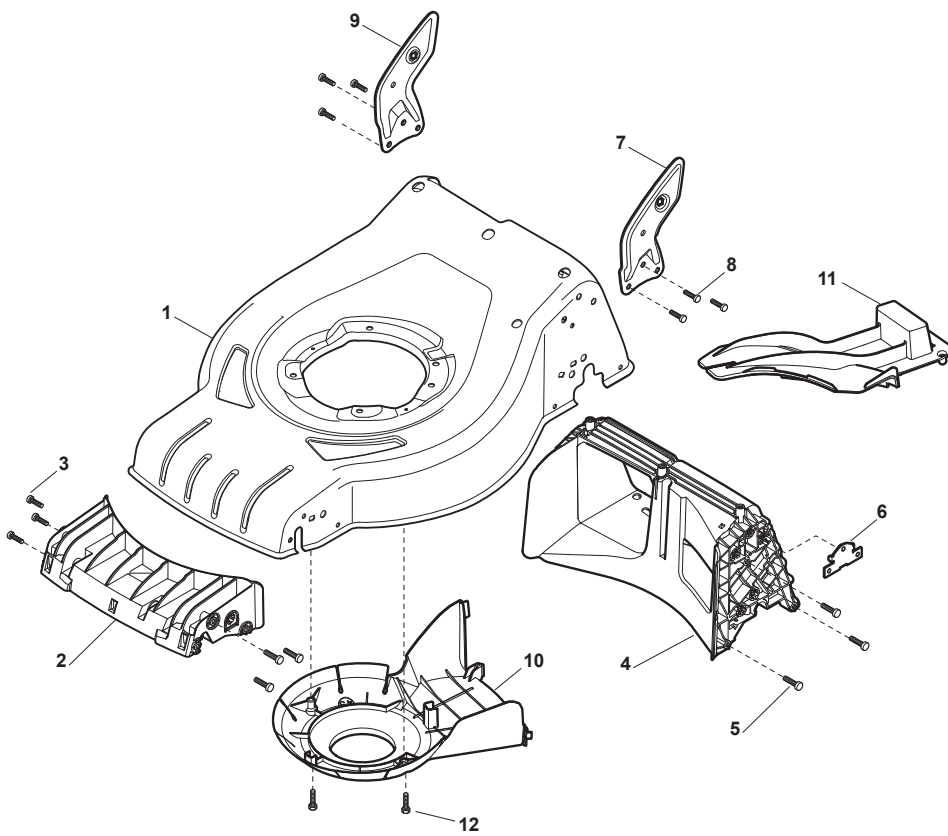

Parts Catalogue

for model
CR-CS 430

- Use GLOBAL GARDEN PRODUCT Genuine Spare Parts specified in the parts list for repair and/or replacement.
- The contents described in the parts list may change due to improvement.
- The drawings of the spare parts are only indicative and might not represent the part in question exactly.
- The indications "right" - "left" - "front" - "rear" refer to the position of the operator when using the machine.
- When placing orders of parts for repair and/or replacement, make sure that the illustrated parts list is the one applying to the machine's year of manufacture, as shown on the identification plate attached to the machine.

THIS INFORMATION IS NOT INTENDED FOR SALE OR RESALE, AND THIS NOTICE MUST REMAIN ON ALL COPIES.

Fig.	Quantity	Part No	Description	Notes
2	1	322108300/1	Front Conveyor Assy	
1	1	381004017/0	Red Deck	
1	1	381004728/0	Grey Deck	
3	6	112728699/0	Screw	
4	1	322108302/0	Rear Conveyor Assy	
5	6	112728699/0	Screw	
6	2	322545213/0	Plate	
7	1	381005139/0	Left Bracket	
8	6	112727801/0	Screw	
9	1	381005137/0	Right Bracket	
10	1	322060241/0	Belt Protection	
11	1	322140240/0	Mulching Deflector	
12	2	112728530/0	Screw	

Fig.	Quantity	Part No	Description	Notes
1	2	322545189/0	Plate	
2	2	322735597/1	Sector, Height Adjustment	
3	4	381005141/0	Wheel Support	
4	4	381003354/0	Lever, Height Adjustment	
5	4	122519811/0	Pin	
6	4	112521350/0	Washer	
7	4	112155000/0	Nut	
8	2	322545211/0	Plate	
9	2	322735595/1	Sector, Height Adjustment	