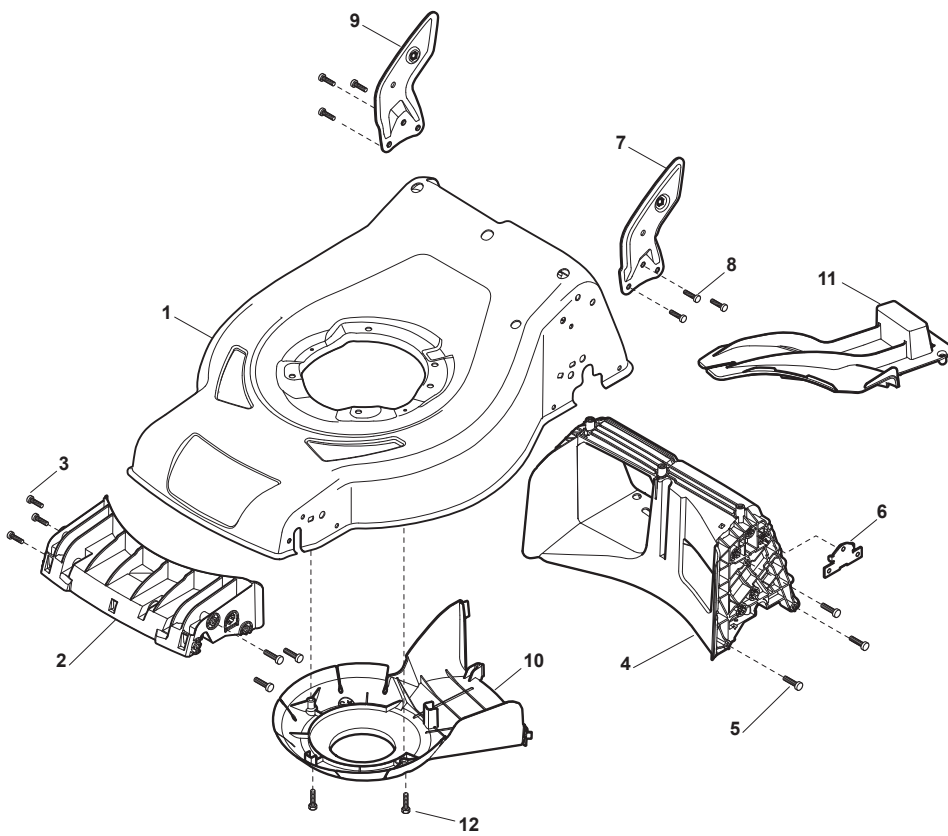

Parts Catalogue

for model
CR-CS 430

- Use GLOBAL GARDEN PRODUCT Genuine Spare Parts specified in the parts list for repair and/or replacement.
- The contents described in the parts list may change due to improvement.
- The drawings of the spare parts are only indicative and might not represent the part in question exactly.
- The indications "right" - "left" - "front" - "rear" refer to the position of the operator when using the machine.
- When placing orders of parts for repair and/or replacement, make sure that the illustrated parts list is the one applying to the machine's year of manufacture, as shown on the identification plate attached to the machine.

THIS INFORMATION IS NOT INTENDED FOR SALE OR RESALE, AND THIS NOTICE MUST REMAIN ON ALL COPIES.

Fig.	Quantity	Part No	Description	Notes
2	1	322108300/1	Front Conveyor Assy	
1	1	381004017/0	Red Deck	
1	1	381004728/0	Grey Deck	
3	6	112728699/0	Screw	
4	1	322108302/0	Rear Conveyor Assy	
5	6	112728699/0	Screw	
6	2	322545213/0	Plate	
7	1	381005139/0	Left Bracket	
8	6	112727801/0	Screw	
9	1	381005137/0	Right Bracket	
10	1	322060241/0	Belt Protection	
11	1	322140240/0	Mulching Deflector	
12	2	112728530/0	Screw	

Fig.	Quantity	Part No	Description	Notes
1	2	322545189/0	Plate	
2	2	322735597/1	Sector, Height Adjustment	
3	4	381005141/0	Wheel Support	
4	4	381003354/0	Lever, Height Adjustment	
5	4	122519811/0	Pin	
6	4	112521350/0	Washer	
7	4	112155000/0	Nut	
8	2	322545211/0	Plate	
9	2	322735595/1	Sector, Height Adjustment	