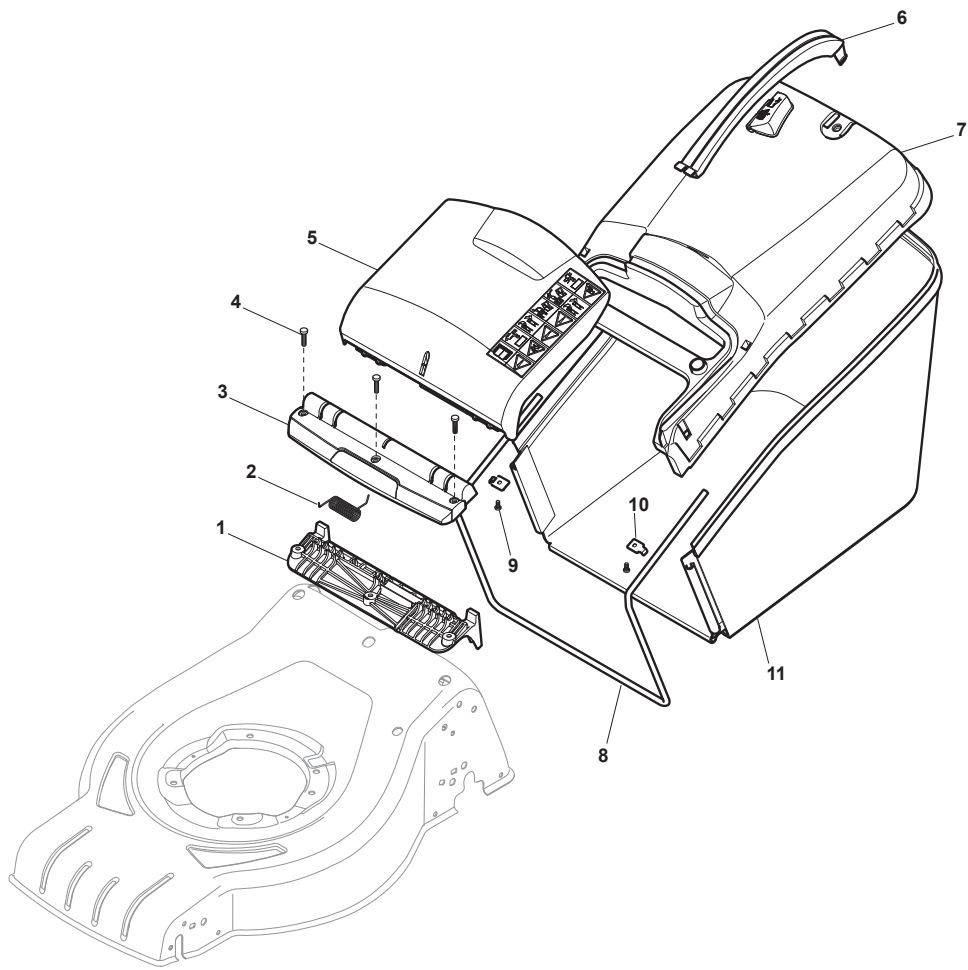

Fig.	Quantity	Part No	Description	Notes
1	2	322545189/0	Plate	
2	2	322735597/1	Sector, Height Adjustment	
3	4	381005141/0	Wheel Support	
4	4	381003354/0	Lever, Height Adjustment	
5	4	122519811/0	Pin	
6	4	112521350/0	Washer	
7	4	112155000/0	Nut	
8	2	322545211/0	Plate	
9	2	322735595/1	Sector, Height Adjustment	

Fig.	Quantity	Part No	Description	Notes
1	1	381007017/2	Handle, Upper Part	
2	2	122192000/1	Clamp	
3	1	381600547/0	Dead Hand Switch CE	(CE)
3	1	381600548/0	Dead Hand Switch UK	(UK)
4	2	112728701/0	Screw	
5	1	322195101/4	Fairlead	
6	1	122192151/0	Fairlead Holder Clamp	
7	1	322319529/0	Leva Salvamotore	
CE	1	381600547/0	Dead Hand Switch CE	
UK	1	381600548/0	Dead Hand Switch UK	

Fig.	Quantity	Part No	Description	Notes
3	1	322109554/0	Stone Guard Supp. Cover Black	Black
5	1	322600206/1	Stone Guard, Black	Black
6	1	322393644/0	Handle, Black	Black
7	7	322486262/0	Grasscatcher Upper Part, Black	Black
1	1	322785331/0	Black Stone Guard Support	
2	1	122450464/0	Spring	
3	1	322109556/0	Stone Guard Supp. Cover Yellow	Yellow
3	1	322109557/0	Stone Guard Supp. Cover Grey	Grey
4	3	112728699/0	Screw	
5	1	322600214/1	Stone Guard, Yellow	Yellow
5	1	322600216/1	Stone Guard, Grey	Grey
6	1	322393646/0	Handle, Yellow	Yellow
6	1	322393649/0	Handle, Grey	Grey
7	1	322486264/0	Grass Upper Hybrid Yellow	Yellow
7	1	322486270/0	Grass Upper Hybrid Grey	Grey
8	1	122608561/0	Grasscatcher Lower Stiffening Cruiser	
9	2	112728692/0	Screw	
10	2	322545159/0	Plate	
11	1	181002318/0	Box, Fabric	