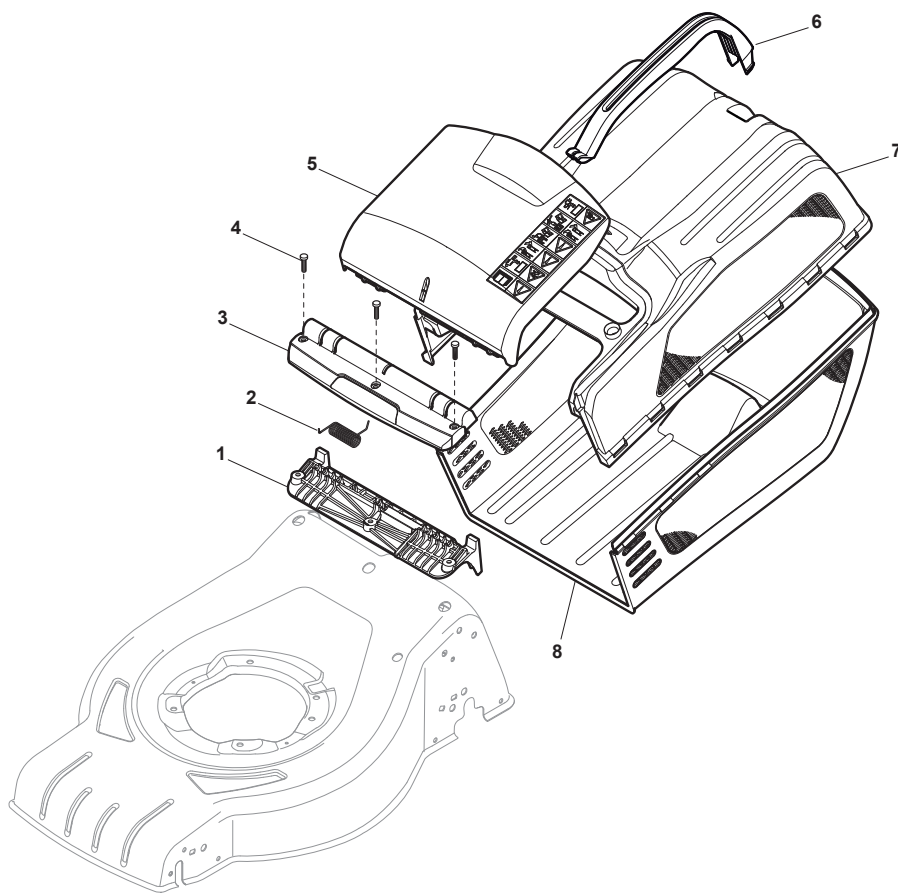

Fig.	Quantity	Part No	Description	Notes
1	2	322545189/0	Plate	
2	2	322735597/1	Sector, Height Adjustment	
3	4	381005141/0	Wheel Support	
4	4	381003354/0	Lever, Height Adjustment	
5	4	122519811/0	Pin	
6	4	112521350/0	Washer	
7	4	112155000/0	Nut	
8	2	322545211/0	Plate	
9	2	322735595/1	Sector, Height Adjustment	

Fig.	Quantity	Part No	Description	Notes
1	1	381007017/2	Handle, Upper Part	
2	2	122192000/1	Clamp	
3	1	381600547/0	Dead Hand Switch CE	(CE)
3	1	381600548/0	Dead Hand Switch UK	(UK)
4	2	112728701/0	Screw	
5	1	322195101/4	Fairlead	
6	1	122192151/0	Fairlead Holder Clamp	
7	1	322319529/0	Leva Salvamotore	
CE	1	381600547/0	Dead Hand Switch CE	
UK	1	381600548/0	Dead Hand Switch UK	

Fig.	Quantity	Part No	Description	Notes
5	1	322600206/1	Stone Guard, Black	Black
1	1	322785331/0	Black Stone Guard Support	
2	1	122450464/0	Spring	
3	1	322109554/0	Stone Guard Supp. Cover Black	Black
3	1	322109556/0	Stone Guard Supp. Cover Yellow	Yellow
3	1	322109557/0	Stone Guard Supp. Cover Grey	Grey
4	3	112728699/0	Screw	
5	1	322600214/1	Stone Guard, Yellow	
5	1	322600216/1	Stone Guard, Grey	
6	1	181006409/0	Textile Grasscatcher Frame	
7	1	181002319/0	Textile Grasscatcher Black	