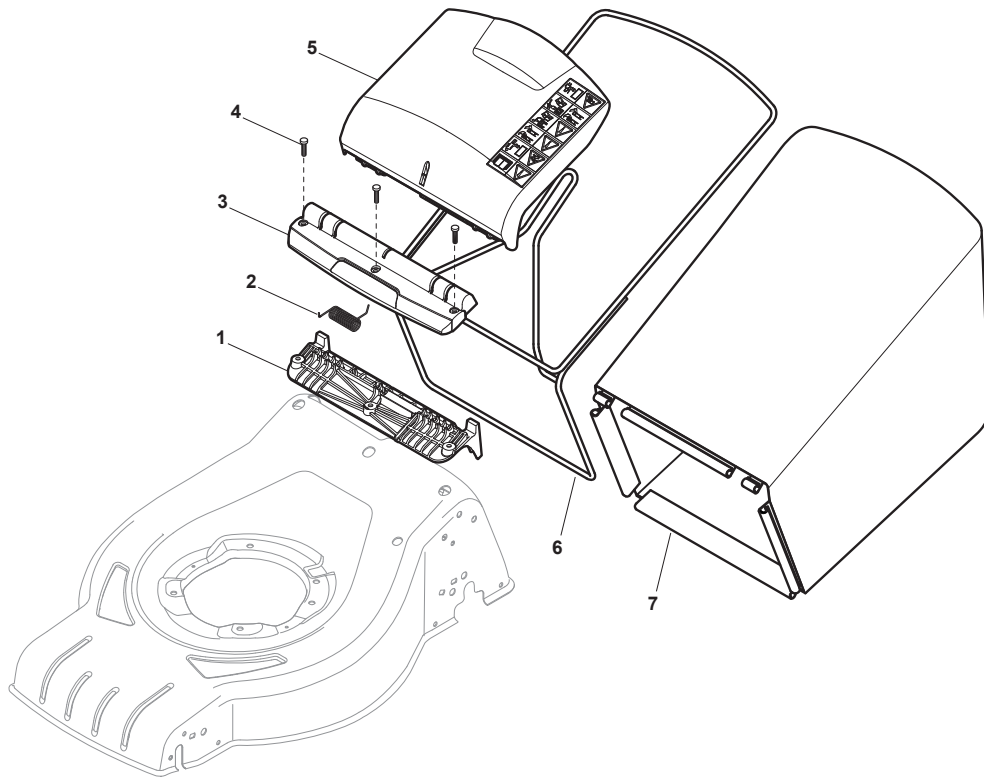

Fig.	Quantity	Part No	Description	Notes
1	2	322545189/0	Plate	
2	2	322735597/1	Sector, Height Adjustment	
3	4	381005141/0	Wheel Support	
4	4	381003354/0	Lever, Height Adjustment	
5	4	122519811/0	Pin	
6	4	112521350/0	Washer	
7	4	112155000/0	Nut	
8	2	322545211/0	Plate	
9	2	322735595/1	Sector, Height Adjustment	

Fig.	Quantity	Part No	Description	Notes
1	1	381007017/2	Handle, Upper Part	
2	2	122192000/1	Clamp	
3	1	381600547/0	Dead Hand Switch CE	(CE)
3	1	381600548/0	Dead Hand Switch UK	(UK)
4	2	112728701/0	Screw	
5	1	322195101/4	Fairlead	
6	1	122192151/0	Fairlead Holder Clamp	
7	1	322319529/0	Leva Salvamotore	
CE	1	381600547/0	Dead Hand Switch CE	
UK	1	381600548/0	Dead Hand Switch UK	

Fig.	Quantity	Part No	Description	Notes
1	2	112728680/0	Screw	
2	1	322785210/0	Cover Support	
3	4	112728710/0	Screw	
4	1	118563605/0	Electric Motor 1600W	240V (1600W)
4	1	118563640/0	Electric Motor 1800W	230V (1800W)
5	1	118740054/0	Fan Motor Atb	
6	1	118222039/0	Condenser	
6	1	118222045/0	Condenser 16 µf	
7	4	112735410/0	Screw	
8	4	112583500/0	Grower	
9	4	112293200/0	Nut	
10	1	322207211/4	Electrical Motor Flange	
10	1	322207216/0	Flange	
11	1	322720360/2	Ventilation Screen	
12	4	112793700/0	Screw	
13	1	112139440/0	Key	
15	1	322463186/3	Blade Hub	
16	1	181004396/0	Blade Winged	
17	2	112583500/0	Grower	
18	2	112793101/0	Screw	
19	1	381004352/1	Screw	
20	1	122055065/0	Electric Lawnmowers Ciao Cover Black	
22	1	122055058/0	Cover, Black	
23	1	122055033/1	Engine Cover	