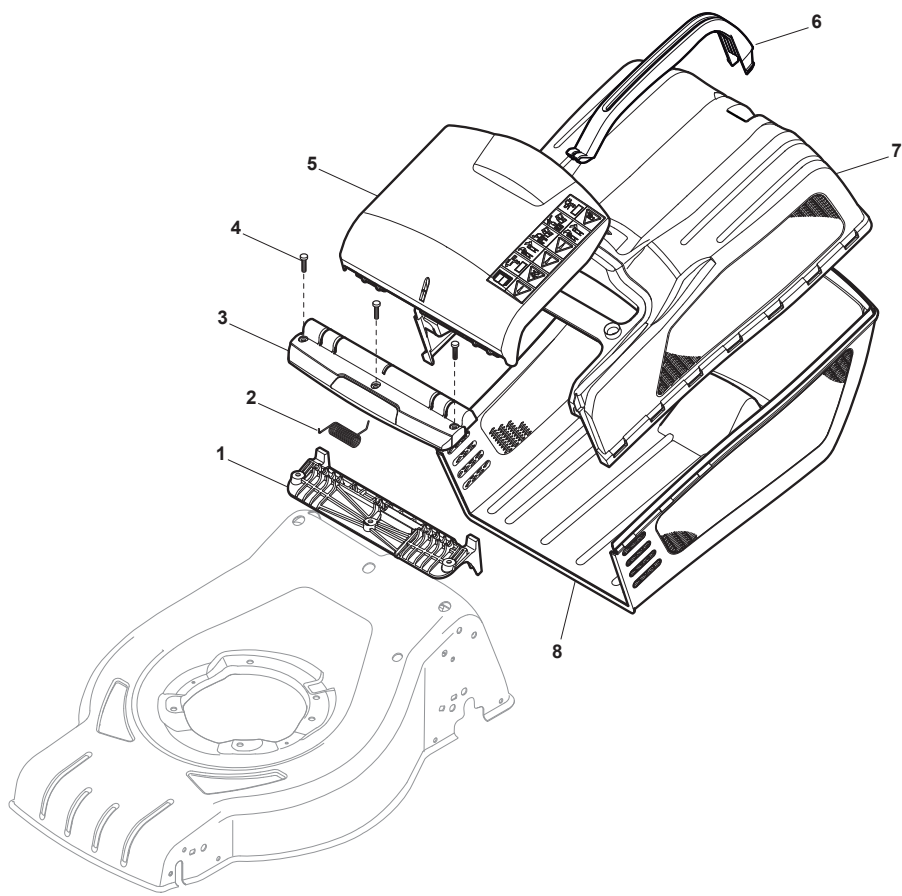

Fig.	Quantity	Part No	Description	Notes
5	1	322600206/1	Stone Guard, Black	Black
1	1	322785331/0	Black Stone Guard Support	
2	1	122450464/0	Spring	
3	1	322109554/0	Stone Guard Supp. Cover Black	Black
3	1	322109556/0	Stone Guard Supp. Cover Yellow	Yellow
3	1	322109557/0	Stone Guard Supp. Cover Grey	Grey
4	3	112728699/0	Screw	
5	1	322600214/1	Stone Guard, Yellow	
5	1	322600216/1	Stone Guard, Grey	
6	1	181006409/0	Textile Grasscatcher Frame	
7	1	181002319/0	Textile Grasscatcher Black	