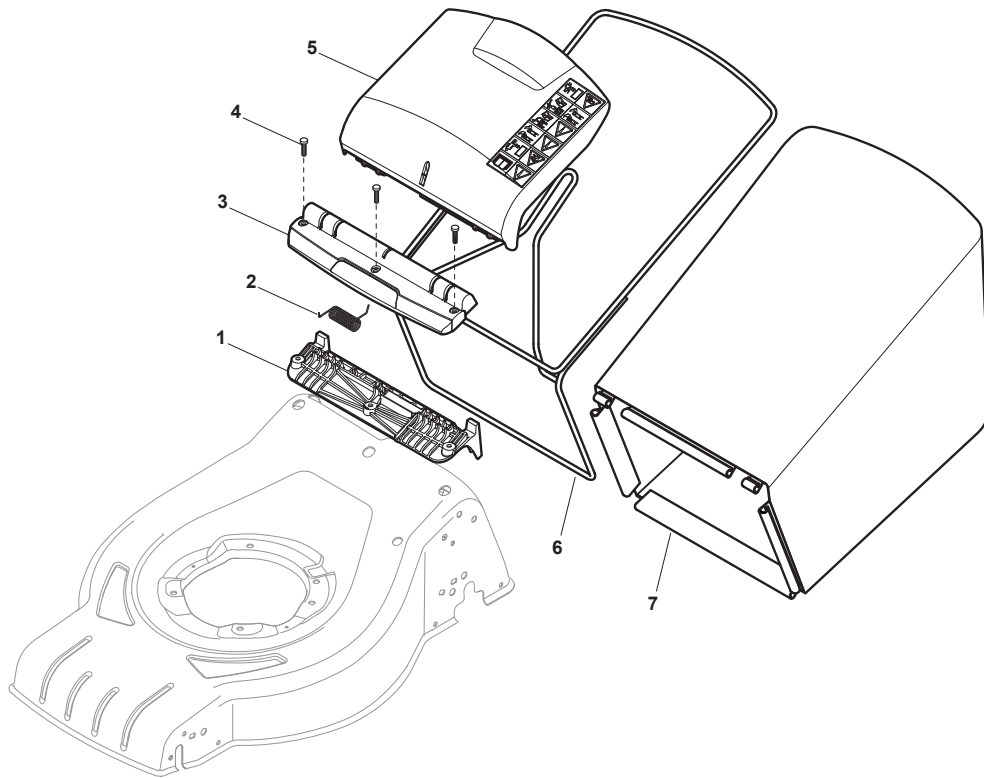

Fig.	Quantity	Part No	Description	Notes
1	2	112691100/0	Screw	for B&S Engine
1	3	112691100/0	Screw	for B&S E Series Engine
1	3	112691115/0	Screw	for HONDA Engine / for GGP Engine
1	1	112691800/0	Screw	for B&S Engine
2	1	122465607/3	Hub With Pulley, Crankshaft Ø 22.2	
2	1	122465608/2	Hub With Pulley, Crankshaft Ø 25	
3	1	181004341/3	Mulching Blade	
4	1	122160400/0	Elastic Disc	
5	1	112523080/0	Washer	
6	1	112735698/0	Screw	
7	1	112139100/0	Feather, Crankshaft Ø 22,2	
7	1	112139150/0	Feather, Crankshaft Ø 25	
8	3	112154210/0	Nut	