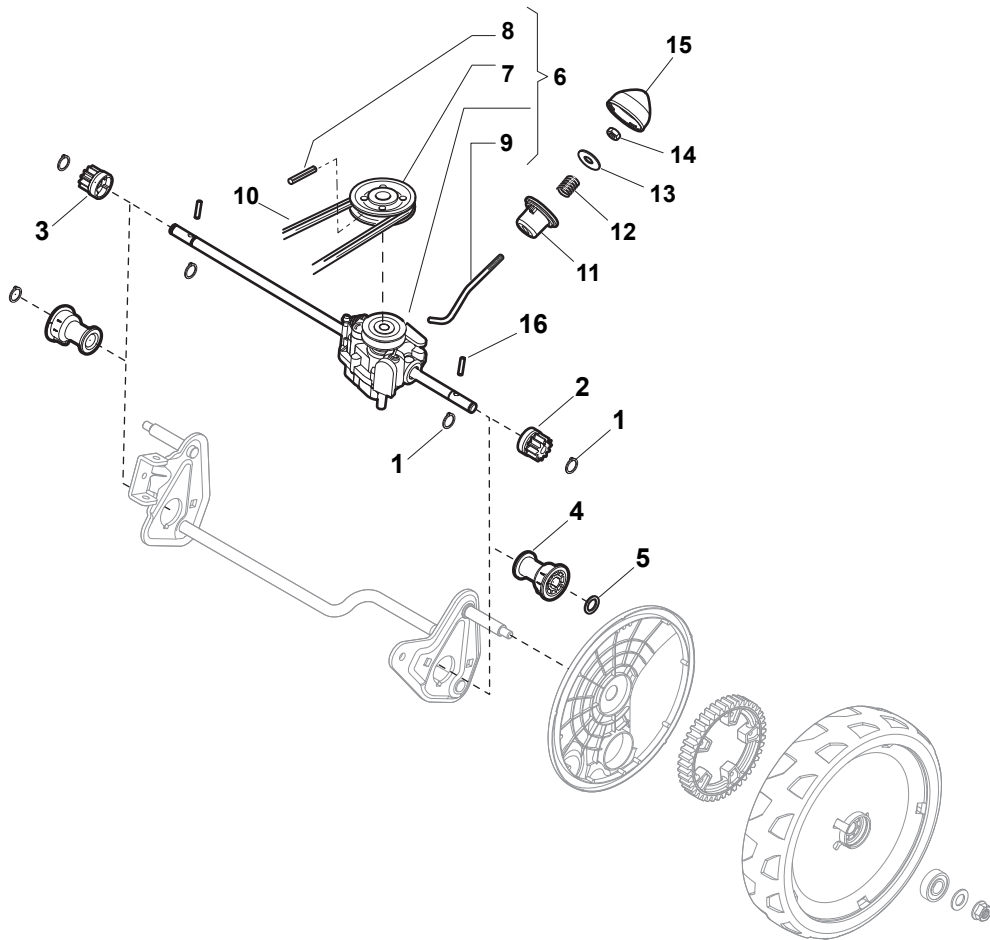

Fig.	Quantity	Part No	Description	Notes
1	2	322545189/0	Plate	
2	1	322735597/1	Sector, Height Adjustment	
3	2	381005141/0	Wheel Support	
4	2	381003354/0	Lever, Height Adjustment	
5	2	122519811/0	Pin	
6	2	112521350/0	Washer	
7	2	112155000/0	Nut	
9	1	322735595/1	Sector, Height Adjustment	
11	4	112728698/0	Screw	
12	2	322545152/0	Plate	
13	1	381302817/0	Rear Wheel Axle	
14	1	122534131/0	Pin	
15	1	381003357/0	Wheels Rear Adj. Lever	
16	1	122446192/0	Spring	
17	1	112154510/0	Nut	
18	2	322600205/0	Internal Wheel Protection	
21	2	112521350/0	Washer	
22	2	112155000/0	Nut	

Fig.	Quantity	Part No	Description	Notes
1	1	381006740/0	Handle, Upper Part	
2	1	112727783/0	Screw	
3	1	322551640/0	Plate	
4	1	381030085/0	Cable Rear Drive	
5	1	181030084/0	Cable, Thread Engine Brake	B&S / GGP / Honda Engine
6	1	112154510/0	Nut	
7	1	112154510/0	Nut	
8	1	112521330/0	Washer	
9	1	122430313/0	Guide Spring	
10	1	181003369/0	Lever, Engine Brake	
11	1	181003371/0	Driving Lever	

Fig.	Quantity	Part No	Description	Notes
1	1	381006740/0	Handle, Upper Part	
2	1	112727788/0	Screw	
3	1	381030085/0	Cable Rear Drive	
4	1	181005522/0	Throttle Cable	B&S Engine
4	1	181005534/0	Throttle Cable	GGP 100cc Engine
4	1	181005535/0	Throttle Cable	
5	1	112154510/0	Nut	
6	1	181030084/0	Cable, Thread Engine Brake	B&S / GGP / Honda Engine
7	1	112154510/0	Nut	
8	1	112521330/0	Washer	
9	1	122430313/0	Guide Spring	
10	1	181003369/0	Lever, Engine Brake	
11	1	181003371/0	Driving Lever	

Fig.	Quantity	Part No	Description	Notes
1	4	112608600/0	Seeger	
2	1	122570120/1	Pinion Left	
3	1	122570110/1	Pinion Right	
4	2	322042066/0	Bushing	
5	2	112521371/0	Washer	
6	1	181003092/0	Gear Box	
7	1	122601904/0	Pulley	
8	1	112645700/0	Elastic Pin	
9	1	122033283/0	Adjustment Rod	
10	1	135063710/0	Belt	
11	1	122041957/1	Bushing	
12	1	122450063/0	Spring	
13	1	322680009/0	Washer	
14	1	112154510/0	Nut	
15	1	122110230/0	Hub Cover	
16	2	122753000/0	Pin	