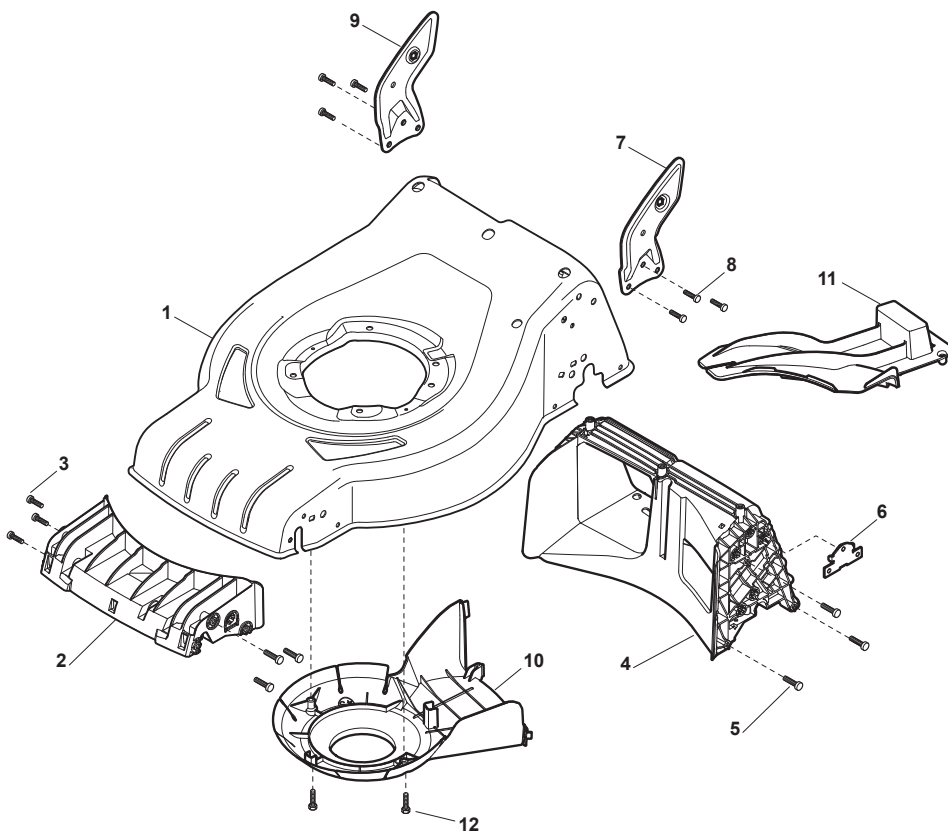

# Parts Catalogue

for model  
**CR-CS 434 WS**

- Use GLOBAL GARDEN PRODUCT Genuine Spare Parts specified in the parts list for repair and/or replacement.
- The contents described in the parts list may change due to improvement.
- The drawings of the spare parts are only indicative and might not represent the part in question exactly.
- The indications "right" - "left" - "front" - "rear" refer to the position of the operator when using the machine.
- When placing orders of parts for repair and/or replacement, make sure that the illustrated parts list is the one applying to the machine's year of manufacture, as shown on the identification plate attached to the machine.

THIS INFORMATION IS NOT INTENDED FOR SALE OR RESALE, AND THIS NOTICE MUST REMAIN ON ALL COPIES.

Fig.	Quantity	Part No	Description	Notes
2	1	322108300/1	Front Conveyor Assy	
1	1	381004017/0	Red Deck	
1	1	381004728/0	Grey Deck	
3	6	112728699/0	Screw	
4	1	322108302/0	Rear Conveyor Assy	
5	6	112728699/0	Screw	
6	2	322545213/0	Plate	
7	1	381005139/0	Left Bracket	
8	6	112727801/0	Screw	
9	1	381005137/0	Right Bracket	
10	1	322060241/0	Belt Protection	
11	1	322140240/0	Mulching Deflector	
12	2	112728530/0	Screw	

Fig.	Quantity	Part No	Description	Notes
1	2	322545189/0	Plate	
2	1	322735597/1	Sector, Height Adjustment	
3	2	381005141/0	Wheel Support	
4	2	381003354/0	Lever, Height Adjustment	
5	2	122519811/0	Pin	
6	2	112521350/0	Washer	
7	2	112155000/0	Nut	
9	1	322735595/1	Sector, Height Adjustment	
11	4	112728698/0	Screw	
12	2	322545152/0	Plate	
13	1	381302817/0	Rear Wheel Axle	
14	1	122534131/0	Pin	
15	1	381003357/0	Wheels Rear Adj. Lever	
16	1	122446192/0	Spring	
17	1	112154510/0	Nut	
18	2	322600205/0	Internal Wheel Protection	
21	2	112521350/0	Washer	
22	2	112155000/0	Nut	