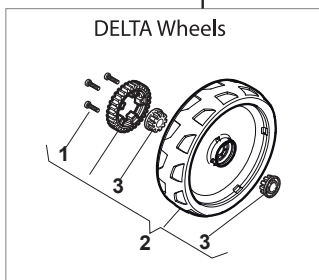

Bushing - Ø180

Ball Bearing - Ø180

Bushing - Ø240

Ball Bearing - Ø240

Fig.	Quantity	Part No	Description	Notes
1	6	112728706/0	Screw	
2	2	381007462/1	Wheel	
3	8	322042064/0	Bushing	
4	2	381007442/1	Wheel	
5	2	381007466/1	Wheel	
6	2	381007445/1	Wheel	
7	2	381007463/1	Wheel	
8	8	119216035/0	Bearing	
9	2	381007448/1	Wheel	
10	2	381007467/1	Wheel	
11	2	381007455/1	Wheel