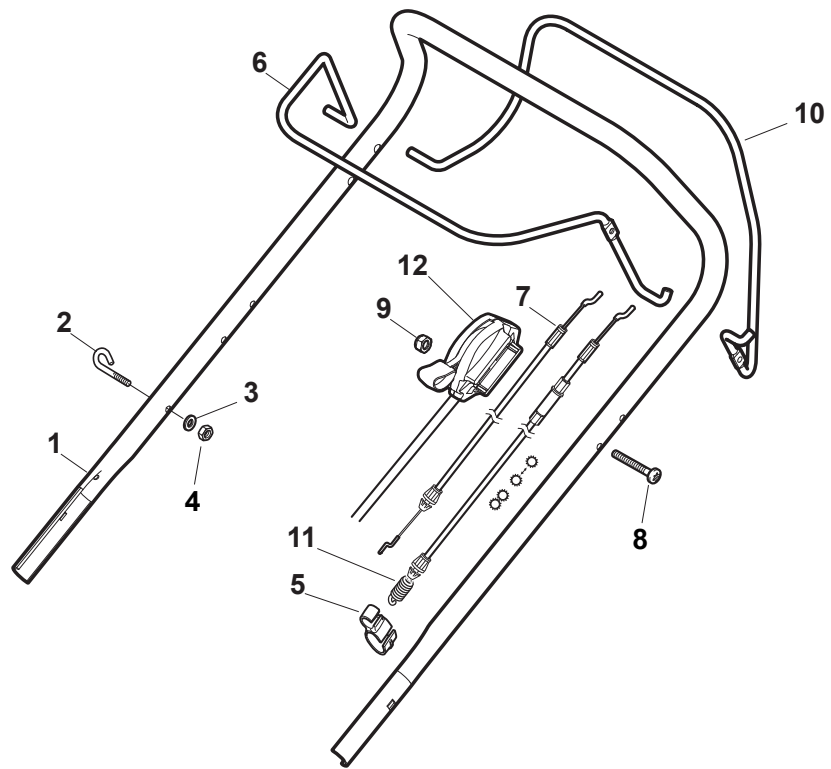

Fig.	Quantity	Part No	Description	Notes
1	2	322545189/0	Plate	
2	1	322735597/1	Sector, Height Adjustment	
3	2	381005141/0	Wheel Support	
4	2	381003354/0	Lever, Height Adjustment	
5	2	122519811/0	Pin	
6	2	112521350/0	Washer	
7	2	112155000/0	Nut	
9	1	322735595/1	Sector, Height Adjustment	
11	4	112728698/0	Screw	
12	2	322545152/0	Plate	
13	1	381302817/0	Rear Wheel Axle	
14	1	122534131/0	Pin	
15	1	381003357/0	Wheels Rear Adj. Lever	
16	1	122446192/0	Spring	
17	1	112154510/0	Nut	
18	2	322600205/0	Internal Wheel Protection	
21	2	112521350/0	Washer	
22	2	112155000/0	Nut	

Fig.	Quantity	Part No	Description	Notes
1	1	381006737/0	Handle Lower Part	Black
1	1	381007537/0	Handle, Lower Part Yellow	Yellow
2	2	112819110/0	Screw	
3	2	122671651/0	Washer	
4	2	122399900/0	Knob	Black
4	2	322399840/0	Yellow Knob	Yellow
4	2	322399846/0	Red Knob	Red
5	2	112293200/0	Nut	
7	2	112818900/0	Screw	
9	2	122399900/0	Knob	Black
9	2	322399840/0	Yellow Knob	Yellow
9	2	322399846/0	Red Knob	Red
10	2	112293200/0	Nut	
11	2	112155000/0	Nut	
12	2	112521350/0	Washer	
13	2	112369500/0	Elastic Washer	
14	2	112760605/0	Screw	
15	1	381008691/0	Outfit, Screws	Black
15	1	381008692/0	Outfit, Screws	Yellow
15	1	381008695/0	Outfit, Screws	Red