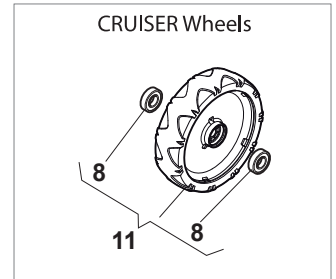

Bushing - Ø180

Ball Bearing - Ø180

Bushing - Ø240

Ball Bearing - Ø240

Fig.	Quantity	Part No	Description	Notes
1	6	112728706/0	Screw	
2	2	381007462/1	Wheel	
3	8	322042064/0	Bushing	
4	2	381007442/1	Wheel	
5	2	381007466/1	Wheel	
6	2	381007445/1	Wheel	
7	2	381007463/1	Wheel	
8	8	119216035/0	Bearing	
9	2	381007448/1	Wheel	
10	2	381007467/1	Wheel	
11	2	381007455/1	Wheel