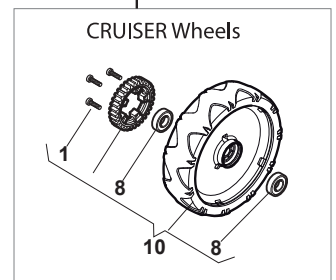

Bushing - Ø180

Ball Bearing - Ø180

Bushing - Ø240

Ball Bearing - Ø240

Fig.	Quantity	Part No	Description	Notes
1	6	112728706/0	Screw	
2	2	381007462/1	Wheel	
3	8	322042064/0	Bushing	
4	2	381007442/1	Wheel	
5	2	381007466/1	Wheel	
6	2	381007445/1	Wheel	
7	2	381007463/1	Wheel	
8	8	119216035/0	Bearing	
9	2	381007448/1	Wheel	
10	2	381007467/1	Wheel	
11	2	381007455/1	Wheel