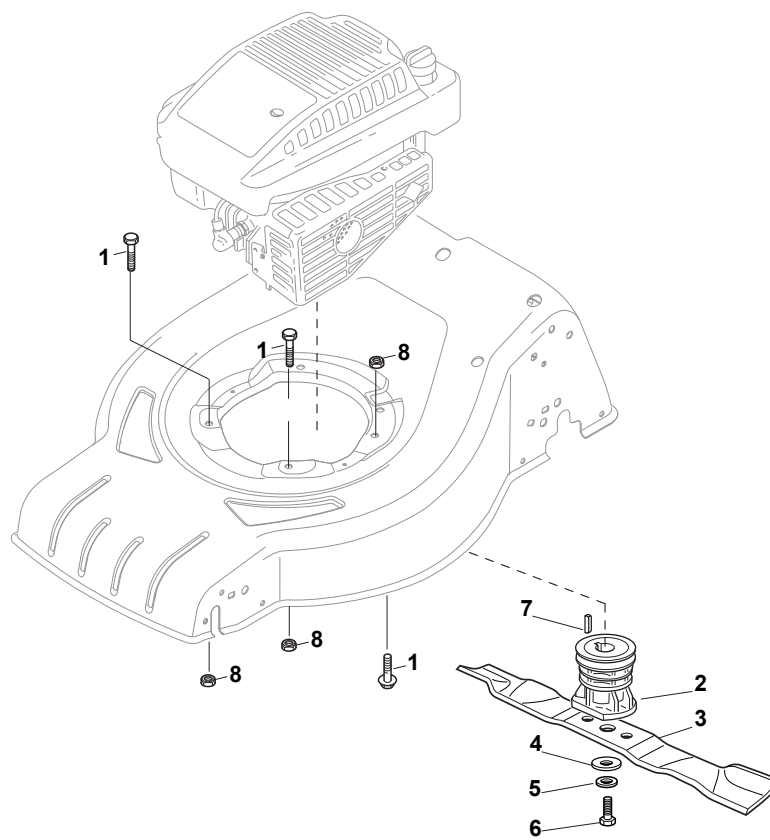

Fig.	Quantity	Part No	Description	Notes
1	2	322545189/0	Plate	
2	1	322735597/1	Sector, Height Adjustment	
3	2	381005141/0	Wheel Support	
4	2	381003354/0	Lever, Height Adjustment	
5	2	122519811/0	Pin	
6	2	112521350/0	Washer	
7	2	112155000/0	Nut	
9	1	322735595/1	Sector, Height Adjustment	
11	4	112728698/0	Screw	
12	2	322545152/0	Plate	
13	1	381302817/0	Rear Wheel Axle	
14	1	122534131/0	Pin	
15	1	381003357/0	Wheels Rear Adj. Lever	
16	1	122446192/0	Spring	
17	1	112154510/0	Nut	
18	2	322600205/0	Internal Wheel Protection	
21	2	112521350/0	Washer	
22	2	112155000/0	Nut	

Fig.	Quantity	Part No	Description	Notes
1	4	112608600/0	Seeger	
2	1	122570120/1	Pinion Left	
3	1	122570110/1	Pinion Right	
4	2	322042066/0	Bushing	
5	2	112521371/0	Washer	
6	1	181003092/0	Gear Box	
7	1	122601904/0	Pulley	
8	1	112645700/0	Elastic Pin	
9	1	122033283/0	Adjustment Rod	
10	1	135063710/0	Belt	
11	1	122041957/1	Bushing	
12	1	122450063/0	Spring	
13	1	322680009/0	Washer	
14	1	112154510/0	Nut	
15	1	122110230/0	Hub Cover	
16	2	122753000/0	Pin	

Bushing - Ø180

Ball Bearing - Ø180

Bushing - Ø240

Ball Bearing - Ø240

Fig.	Quantity	Part No	Description	Notes
1	6	112728706/0	Screw	
2	2	381007462/1	Wheel	
3	8	322042064/0	Bushing	
4	2	381007442/1	Wheel	
5	2	381007466/1	Wheel	
6	2	381007445/1	Wheel	
7	2	381007463/1	Wheel	
8	8	119216035/0	Bearing	
9	2	381007448/1	Wheel	
10	2	381007467/1	Wheel	
11	2	381007455/1	Wheel	

Fig.	Quantity	Part No	Description	Notes
A1	2	322110636/0	Hub Cap Grey	
B1	2	322110637/0	Hub Cap Grey	
A2	2	322110638/0	Hub Cap Grey	
A2	2	322110647/0	Hub Cap Yellow	
B2	2	322110648/0	Hub Cap Yellow	
B2	2	322110639/0	Hub Cap Grey	
A3	2	322110687/0	Hub Cap Grey	
B3	2	322110689/0	Hub Cap Grey	