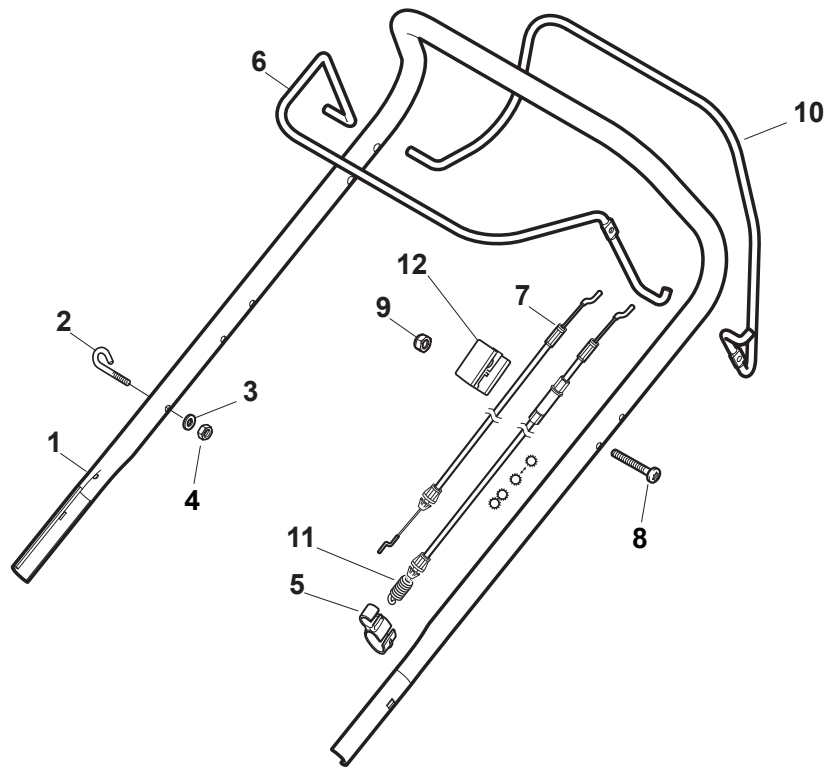

Fig.	Quantity	Part No	Description	Notes
1	2	322545189/0	Plate	
2	1	322735597/1	Sector, Height Adjustment	
3	2	381005141/0	Wheel Support	
4	2	381003354/0	Lever, Height Adjustment	
5	2	122519811/0	Pin	
6	2	112521350/0	Washer	
7	2	112155000/0	Nut	
9	1	322735595/1	Sector, Height Adjustment	
11	4	112728698/0	Screw	
12	2	322545152/0	Plate	
13	1	381302817/0	Rear Wheel Axle	
14	1	122534131/0	Pin	
15	1	381003357/0	Wheels Rear Adj. Lever	
16	1	122446192/0	Spring	
17	1	112154510/0	Nut	
18	2	322600205/0	Internal Wheel Protection	
21	2	112521350/0	Washer	
22	2	112155000/0	Nut	

Fig.	Quantity	Part No	Description	Notes
1	1	381006739/1	Handle, Upper Part	
1	1	381006745/1	Handle, Upper Part with sponge handgrip	
1	1	381006753/0	Handle, Upper Part Yellow	
2	1	122430313/0	Guide Spring	
3	1	112521330/0	Washer	
4	1	112154510/0	Nut	
5	1	118390020/0	Conduit Clip Caproeurope	
6	1	181003363/1	Lever, Engine Brake Black	Black
6	1	381003365/0	Lever, Engine Brake Yellow	Yellow
6	1	381003376/0	Lever, Engine Brake Red	Red
7	1	181030056/0	Cable, Thread Engine Brake	B&S 450/575/550/500 Series
7	1	181030056/0	Cable, Thread Engine Brake	GGP 100cc / GGP /B&S Engine
7	1	181030069/1	Cable, Thread Engine Brake	Honda Engine
8	1	112727788/0	Screw	
9	1	112154510/0	Nut	
10	1	181003364/0	Drive Control Lever	Black
10	1	381003366/0	Lever, Driving Yellow	Yellow
10	1	381003377/0	Drive Control Lever	Red
11	1	381030051/0	Cable Rear Drive	
12	1	181005511/0	Throttle Cable	
12	1	181005517/0	Throttle Cable	
12	1	181005532/0	Throttle Cable	
12	1	181005533/0	Throttle Cable	