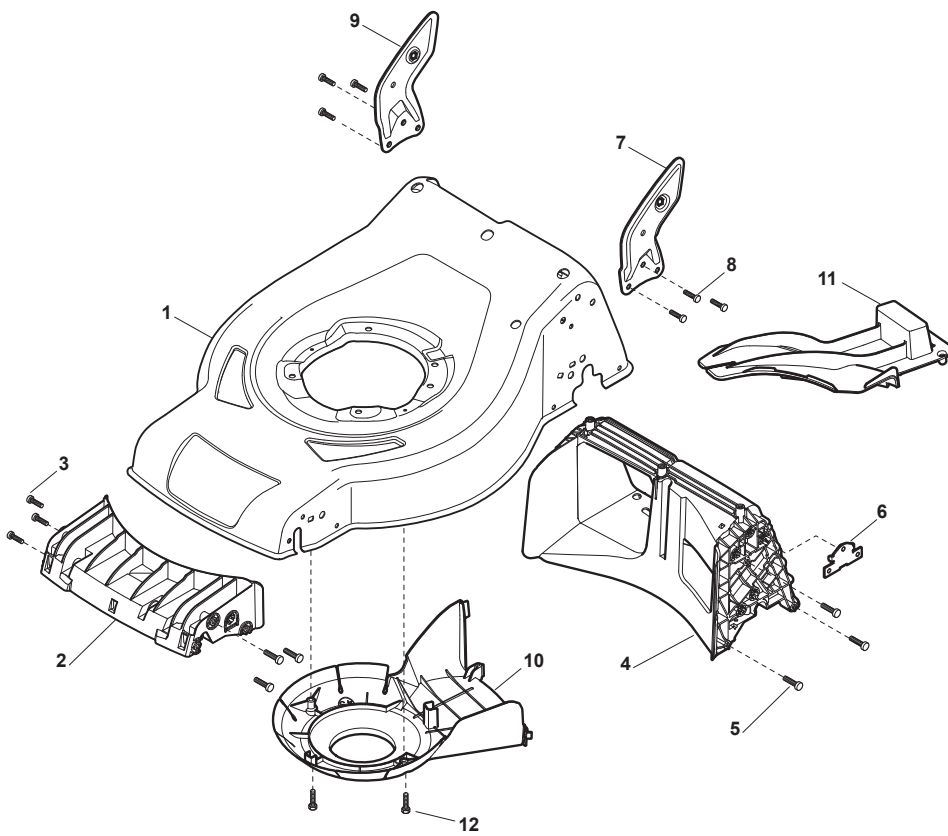

# Parts Catalogue

for model  
**CR-CS 434 WS**

- Use GLOBAL GARDEN PRODUCT Genuine Spare Parts specified in the parts list for repair and/or replacement.
- The contents described in the parts list may change due to improvement.
- The drawings of the spare parts are only indicative and might not represent the part in question exactly.
- The indications "right" - "left" - "front" - "rear" refer to the position of the operator when using the machine.
- When placing orders of parts for repair and/or replacement, make sure that the illustrated parts list is the one applying to the machine's year of manufacture, as shown on the identification plate attached to the machine.

THIS INFORMATION IS NOT INTENDED FOR SALE OR RESALE, AND THIS NOTICE MUST REMAIN ON ALL COPIES.

Fig.	Quantity	Part No	Description	Notes
2	1	322108300/1	Front Conveyor Assy	
1	1	381004017/0	Red Deck	
1	1	381004728/0	Grey Deck	
3	6	112728699/0	Screw	
4	1	322108302/0	Rear Conveyor Assy	
5	6	112728699/0	Screw	
6	2	322545213/0	Plate	
7	1	381005139/0	Left Bracket	
8	6	112727801/0	Screw	
9	1	381005137/0	Right Bracket	
10	1	322060241/0	Belt Protection	
11	1	322140240/0	Mulching Deflector	
12	2	112728530/0	Screw	

Fig.	Quantity	Part No	Description	Notes
1	2	322545189/0	Plate	
2	1	322735597/1	Sector, Height Adjustment	
3	2	381005141/0	Wheel Support	
4	2	381003354/0	Lever, Height Adjustment	
5	2	122519811/0	Pin	
6	2	112521350/0	Washer	
7	2	112155000/0	Nut	
9	1	322735595/1	Sector, Height Adjustment	
11	4	112728698/0	Screw	
12	2	322545152/0	Plate	
13	1	381302817/0	Rear Wheel Axle	
14	1	122534131/0	Pin	
15	1	381003357/0	Wheels Rear Adj. Lever	
16	1	122446192/0	Spring	
17	1	112154510/0	Nut	
18	2	322600205/0	Internal Wheel Protection	
21	2	112521350/0	Washer	
22	2	112155000/0	Nut	