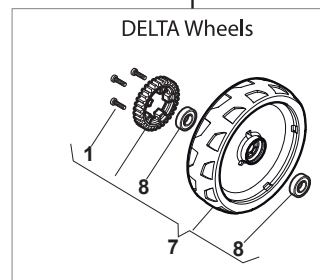

Bushing - Ø180

Ball Bearing - Ø180

Bushing - Ø240

Ball Bearing - Ø240

Fig.	Quantity	Part No	Description	Notes
1	6	112728706/0	Screw	
2	2	381007462/1	Wheel	
3	8	322042064/0	Bushing	
4	2	381007442/1	Wheel	
5	2	381007466/1	Wheel	
6	2	381007445/1	Wheel	
7	2	381007463/1	Wheel	
8	8	119216035/0	Bearing	
9	2	381007448/1	Wheel	
10	2	381007467/1	Wheel	
11	2	381007455/1	Wheel