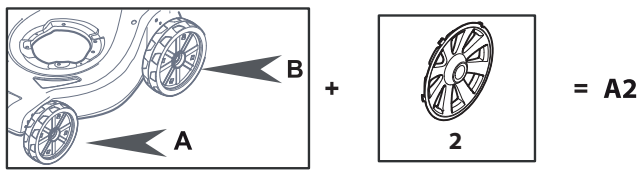

Bushing - Ø180

Ball Bearing - Ø180

Bushing - Ø240

Ball Bearing - Ø240

Fig.	Quantity	Part No	Description	Notes
1	6	112728706/0	Screw	
2	2	381007462/1	Wheel	
3	8	322042064/0	Bushing	
4	2	381007442/1	Wheel	
5	2	381007466/1	Wheel	
6	2	381007445/1	Wheel	
7	2	381007463/1	Wheel	
8	8	119216035/0	Bearing	
9	2	381007448/1	Wheel	
10	2	381007467/1	Wheel	
11	2	381007455/1	Wheel	