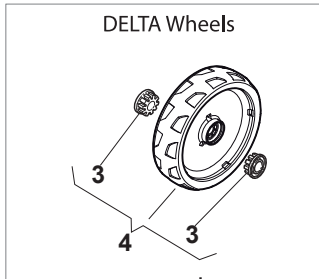

Bushing - Ø180

Ball Bearing - Ø180

Bushing - Ø240

Ball Bearing - Ø240

Fig.	Quantity	Part No	Description	Notes
1	6	112728706/0	Screw	
2	2	381007462/1	Wheel	
3	8	322042064/0	Bushing	
4	2	381007442/1	Wheel	
5	2	381007466/1	Wheel	
6	2	381007445/1	Wheel	
7	2	381007463/1	Wheel	
8	8	119216035/0	Bearing	
9	2	381007448/1	Wheel	
10	2	381007467/1	Wheel	
11	2	381007455/1	Wheel