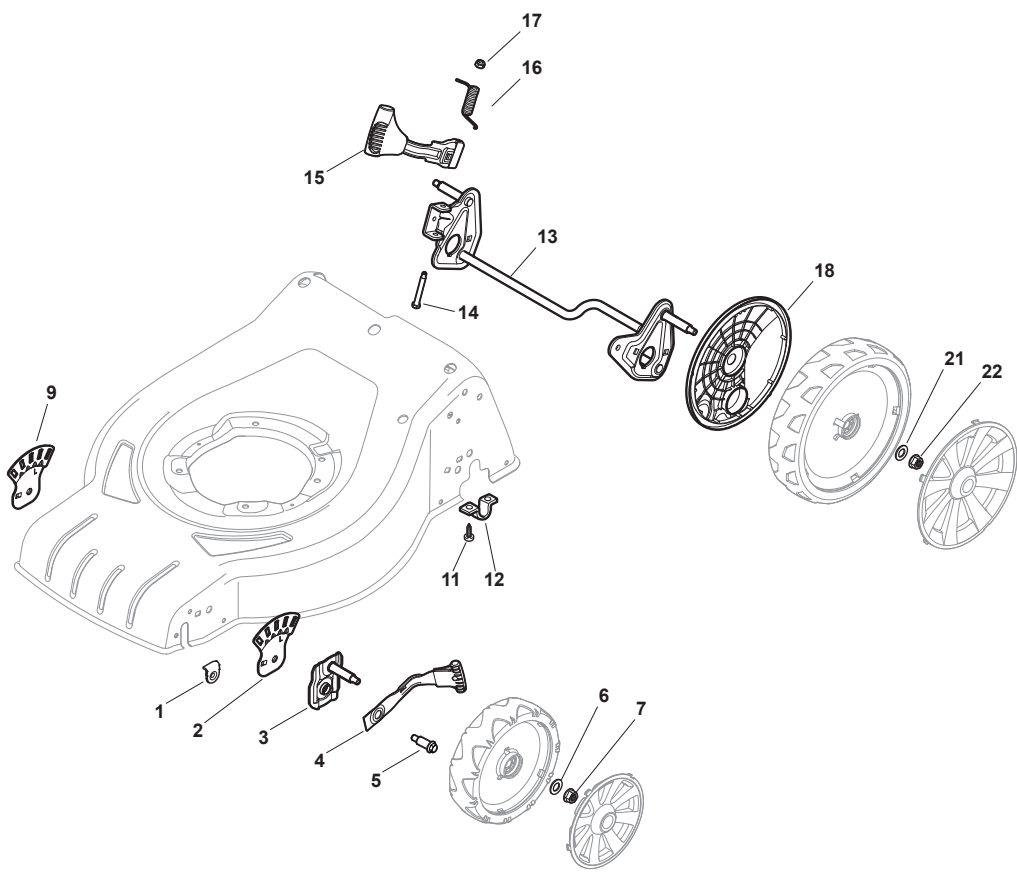

Fig.	Quantity	Part No	Description	Notes
1	2	322545189/0	Plate	
2	1	322735597/1	Sector, Height Adjustment	
3	2	381005141/0	Wheel Support	
4	2	381003354/0	Lever, Height Adjustment	
5	2	122519811/0	Pin	
6	2	112521350/0	Washer	
7	2	112155000/0	Nut	
9	1	322735595/1	Sector, Height Adjustment	
11	4	112728698/0	Screw	
12	2	322545152/0	Plate	
13	1	381302817/0	Rear Wheel Axle	
14	1	122534131/0	Pin	
15	1	381003357/0	Wheels Rear Adj. Lever	
16	1	122446192/0	Spring	
17	1	112154510/0	Nut	
18	2	322600205/0	Internal Wheel Protection	
21	2	112521350/0	Washer	
22	2	112155000/0	Nut	

Fig.	Quantity	Part No	Description	Notes
1	1	381006737/0	Handle Lower Part	Black
1	1	381007537/0	Handle, Lower Part Yellow	Yellow
2	2	112819110/0	Screw	
3	2	122671651/0	Washer	
4	2	122399900/0	Knob	Black
4	2	322399840/0	Yellow Knob	Yellow
4	2	322399846/0	Red Knob	Red
5	2	112293200/0	Nut	
7	2	112818900/0	Screw	
9	2	122399900/0	Knob	Black
9	2	322399840/0	Yellow Knob	Yellow
9	2	322399846/0	Red Knob	Red
10	2	112293200/0	Nut	
11	2	112155000/0	Nut	
12	2	112521350/0	Washer	
13	2	112369500/0	Elastic Washer	
14	2	112760605/0	Screw	
15	1	381008691/0	Outfit, Screws	Black
15	1	381008692/0	Outfit, Screws	Yellow
15	1	381008695/0	Outfit, Screws	Red

Fig.	Quantity	Part No	Description	Notes
1	1	381006740/0	Handle, Upper Part	
2	1	112727783/0	Screw	
3	1	322551640/0	Plate	
4	1	381030085/0	Cable Rear Drive	
5	1	181030084/0	Cable, Thread Engine Brake	B&S / GGP / Honda Engine
6	1	112154510/0	Nut	
7	1	112154510/0	Nut	
8	1	112521330/0	Washer	
9	1	122430313/0	Guide Spring	
10	1	181003369/0	Lever, Engine Brake	
11	1	181003371/0	Driving Lever	