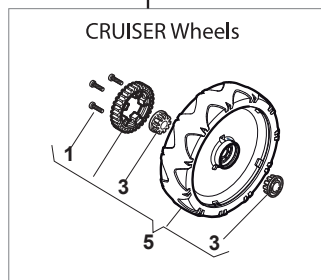

Bushing - Ø180

Ball Bearing - Ø180

Bushing - Ø240

Ball Bearing - Ø240

Fig.	Quantity	Part No	Description	Notes
1	6	112728706/0	Screw	
2	2	381007462/1	Wheel	
3	8	322042064/0	Bushing	
4	2	381007442/1	Wheel	
5	2	381007466/1	Wheel	
6	2	381007445/1	Wheel	
7	2	381007463/1	Wheel	
8	8	119216035/0	Bearing	
9	2	381007448/1	Wheel	
10	2	381007467/1	Wheel	
11	2	381007455/1	Wheel