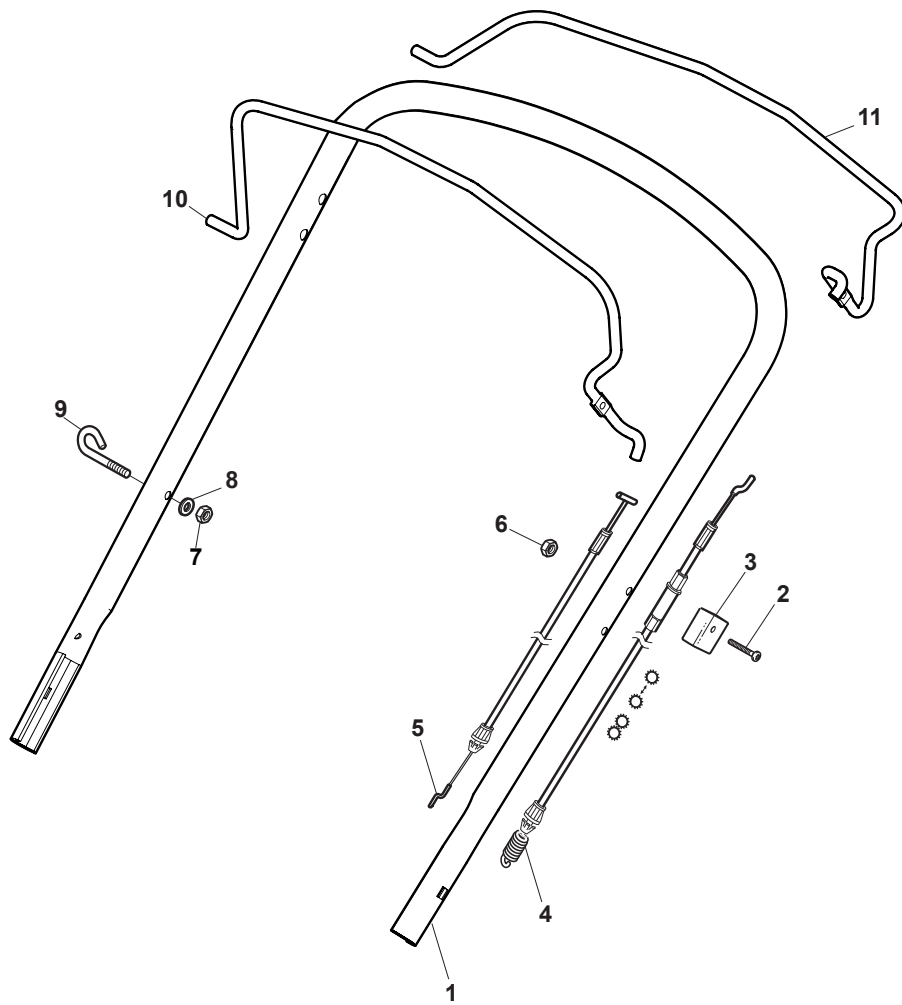

Fig.	Quantity	Part No	Description	Notes
1	2	322545189/0	Plate	
2	1	322735597/1	Sector, Height Adjustment	
3	2	381005141/0	Wheel Support	
4	2	381003354/0	Lever, Height Adjustment	
5	2	122519811/0	Pin	
6	2	112521350/0	Washer	
7	2	112155000/0	Nut	
9	1	322735595/1	Sector, Height Adjustment	
11	4	112728698/0	Screw	
12	2	322545152/0	Plate	
13	1	381302817/0	Rear Wheel Axle	
14	1	122534131/0	Pin	
15	1	381003357/0	Wheels Rear Adj. Lever	
16	1	122446192/0	Spring	
17	1	112154510/0	Nut	
18	2	322600205/0	Internal Wheel Protection	
21	2	112521350/0	Washer	
22	2	112155000/0	Nut	

Fig.	Quantity	Part No	Description	Notes
1	1	381006740/0	Handle, Upper Part	
2	1	112727783/0	Screw	
3	1	322551640/0	Plate	
4	1	381030085/0	Cable Rear Drive	
5	1	181030084/0	Cable, Thread Engine Brake	B&S / GGP / Honda Engine
6	1	112154510/0	Nut	
7	1	112154510/0	Nut	
8	1	112521330/0	Washer	
9	1	122430313/0	Guide Spring	
10	1	181003369/0	Lever, Engine Brake	
11	1	181003371/0	Driving Lever	

Fig.	Quantity	Part No	Description	Notes
1	4	112608600/0	Seeger	
2	1	122570120/1	Pinion Left	
3	1	122570110/1	Pinion Right	
4	2	322042066/0	Bushing	
5	2	112521371/0	Washer	
6	1	181003092/0	Gear Box	
7	1	122601904/0	Pulley	
8	1	112645700/0	Elastic Pin	
9	1	122033283/0	Adjustment Rod	
10	1	135063710/0	Belt	
11	1	122041957/1	Bushing	
12	1	122450063/0	Spring	
13	1	322680009/0	Washer	
14	1	112154510/0	Nut	
15	1	122110230/0	Hub Cover	
16	2	122753000/0	Pin	