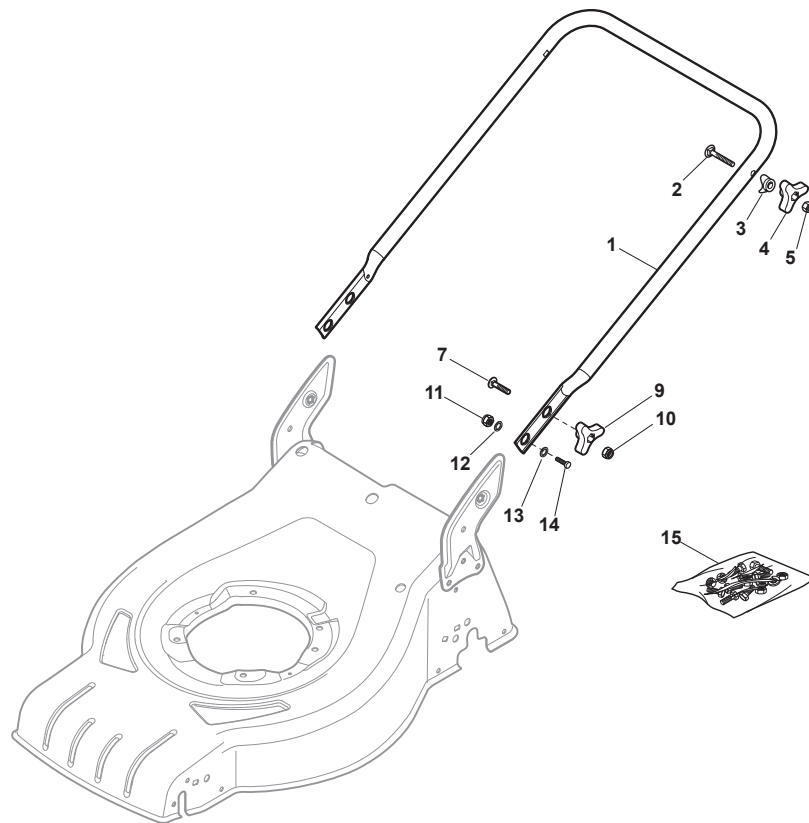

Fig.	Quantity	Part No	Description	Notes
1	2	322545189/0	Plate	
2	1	322735597/1	Sector, Height Adjustment	
3	2	381005141/0	Wheel Support	
4	2	381003354/0	Lever, Height Adjustment	
5	2	122519811/0	Pin	
6	2	112521350/0	Washer	
7	2	112155000/0	Nut	
9	1	322735595/1	Sector, Height Adjustment	
11	4	112728698/0	Screw	
12	2	322545152/0	Plate	
13	1	381302817/0	Rear Wheel Axle	
14	1	122534131/0	Pin	
15	1	381003357/0	Wheels Rear Adj. Lever	
16	1	122446192/0	Spring	
17	1	112154510/0	Nut	
18	2	322600205/0	Internal Wheel Protection	
21	2	112521350/0	Washer	
22	2	112155000/0	Nut	

Fig.	Quantity	Part No	Description	Notes
1	1	381006737/0	Handle Lower Part	Black
1	1	381007537/0	Handle, Lower Part Yellow	Yellow
2	2	112819110/0	Screw	
3	2	122671651/0	Washer	
4	2	122399900/0	Knob	Black
4	2	322399840/0	Yellow Knob	Yellow
4	2	322399846/0	Red Knob	Red
5	2	112293200/0	Nut	
7	2	112818900/0	Screw	
9	2	122399900/0	Knob	Black
9	2	322399840/0	Yellow Knob	Yellow
9	2	322399846/0	Red Knob	Red
10	2	112293200/0	Nut	
11	2	112155000/0	Nut	
12	2	112521350/0	Washer	
13	2	112369500/0	Elastic Washer	
14	2	112760605/0	Screw	
15	1	381008691/0	Outfit, Screws	Black
15	1	381008692/0	Outfit, Screws	Yellow
15	1	381008695/0	Outfit, Screws	Red