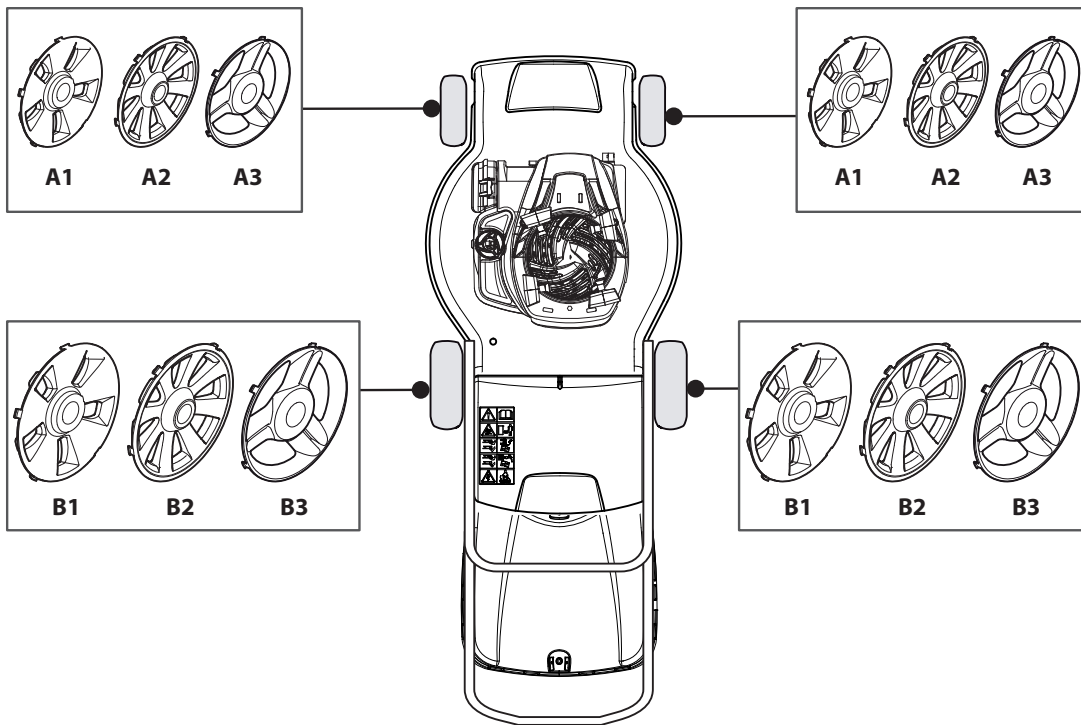

Fig.	Quantity	Part No	Description	Notes
1	2	322545189/0	Plate	
2	1	322735597/1	Sector, Height Adjustment	
3	2	381005141/0	Wheel Support	
4	2	381003354/0	Lever, Height Adjustment	
5	2	122519811/0	Pin	
6	2	112521350/0	Washer	
7	2	112155000/0	Nut	
9	1	322735595/1	Sector, Height Adjustment	
11	4	112728698/0	Screw	
12	2	322545152/0	Plate	
13	1	381302817/0	Rear Wheel Axle	
14	1	122534131/0	Pin	
15	1	381003357/0	Wheels Rear Adj. Lever	
16	1	122446192/0	Spring	
17	1	112154510/0	Nut	
18	2	322600205/0	Internal Wheel Protection	
21	2	112521350/0	Washer	
22	2	112155000/0	Nut	

Fig.	Quantity	Part No	Description	Notes
1	4	112608600/0	Seeger	
2	1	122570120/1	Pinion Left	
3	1	122570110/1	Pinion Right	
4	2	322042066/0	Bushing	
5	2	112521371/0	Washer	
6	1	181003092/0	Gear Box	
7	1	122601904/0	Pulley	
8	1	112645700/0	Elastic Pin	
9	1	122033283/0	Adjustment Rod	
10	1	135063710/0	Belt	
11	1	122041957/1	Bushing	
12	1	122450063/0	Spring	
13	1	322680009/0	Washer	
14	1	112154510/0	Nut	
15	1	122110230/0	Hub Cover	
16	2	122753000/0	Pin	

Bushing - Ø180

Ball Bearing - Ø180

Bushing - Ø240

Ball Bearing - Ø240

Fig.	Quantity	Part No	Description	Notes
1	6	112728706/0	Screw	
2	2	381007462/1	Wheel	
3	8	322042064/0	Bushing	
4	2	381007442/1	Wheel	
5	2	381007466/1	Wheel	
6	2	381007445/1	Wheel	
7	2	381007463/1	Wheel	
8	8	119216035/0	Bearing	
9	2	381007448/1	Wheel	
10	2	381007467/1	Wheel	
11	2	381007455/1	Wheel	