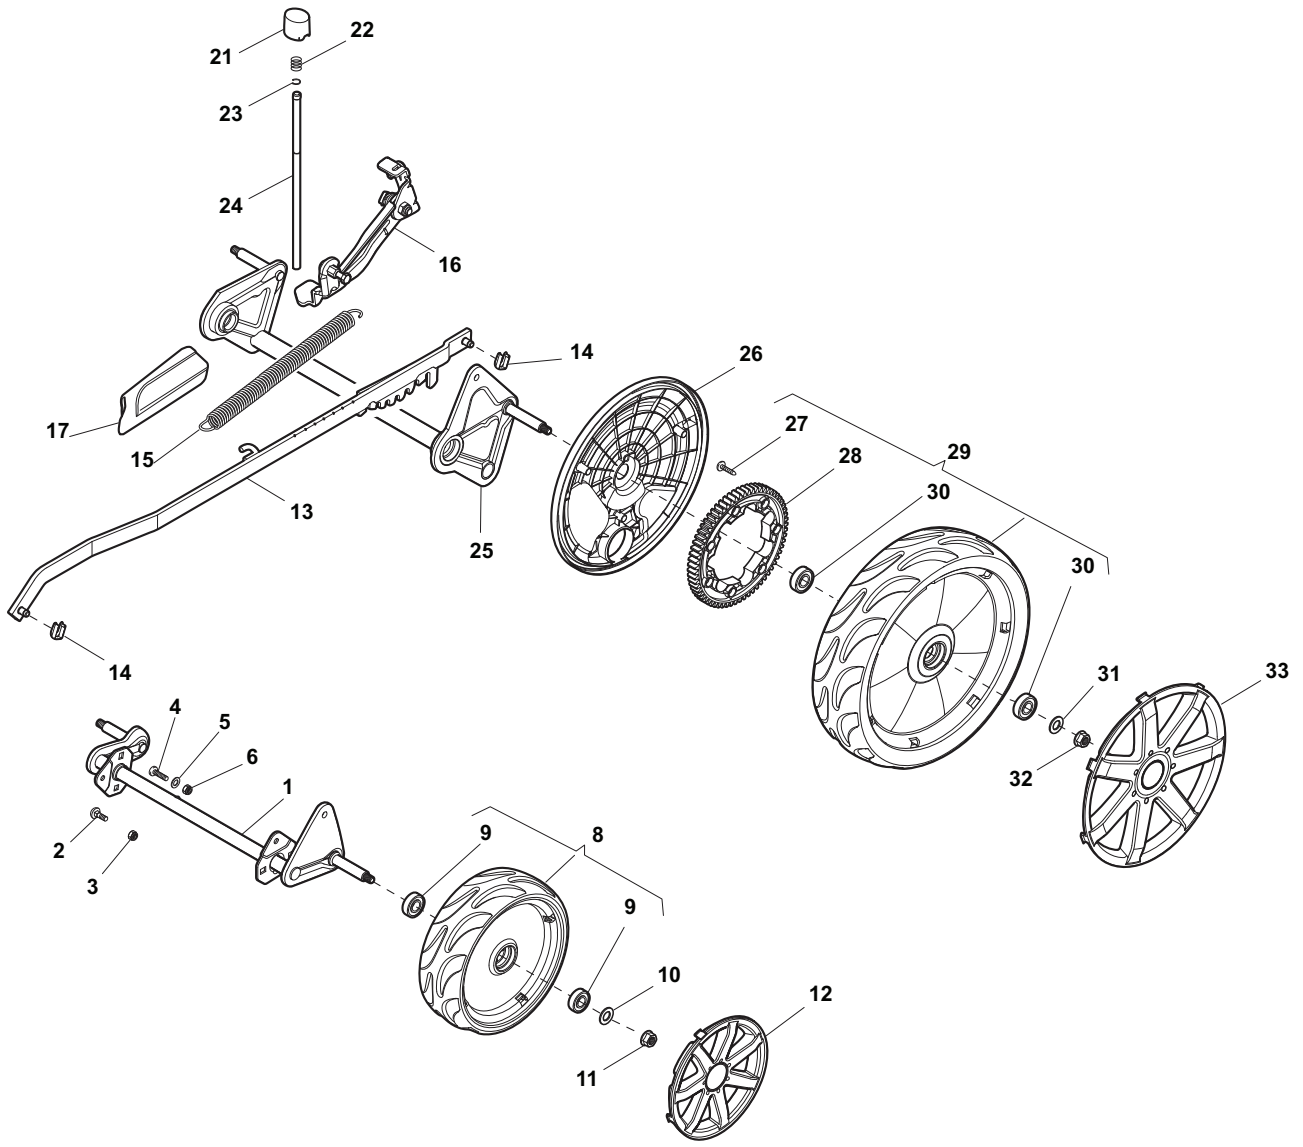

Fig.	Quantity	Part No	Description	Notes
1	1	122570132/0	Left Pinion	
2	4	112608600/0	Seeger	
3	2	119216035/0	Bearing	
4	1	122570131/0	Right Pinion	
5	2	122753000/0	Pin	
11	1	181003107/1	Gear Box	
12	1	122601932/0	Pulley	
13	1	112645700/0	Elastic Pin	
14	1	122033298/0	Adjustment Rod	
17	2	322675113/0	Washer	
20	1	112154510/0	Nut	
21	1	112674550/0	Screw	
22	1	112523050/0	Washer	
23	1	135064385/0	Belt	
24	1	122601914/0	Pulley	
25	1	322322835/0	Lever	
26	1	112154510/0	Nut	
27	1	112815205/0	Screw	
28	1	322806637/1	Support	
29	1	112154510/0	Nut	
30	1	112815240/0	Screw	
31	1	122671653/0	Washer	
32	1	122601915/0	Pulley	
33	1	122671656/0	Washer	
34	1	112154510/0	Nut	
35	1	381007189/0	Speed Control Ass.Y	
36	1	322399820/0	Knob	
37	2	112728702/0	Screw	
38	2	112728536/0	Screw	

Fig.	Quantity	Part No	Description	Notes
1	1	381002869/1	Front Wheel Axle	
2	4	112815205/0	Screw	
3	4	112154510/0	Nut	
4	2	112727799/0	Screw	
5	2	112523040/0	Washer	
6	2	112154510/0	Nut	
8	2	381007394/1	Wheel	
9	4	119216035/0	Bearing	
10	2	112521350/0	Washer	
11	2	112155000/0	Nut	
12	2	322110597/0	Hub Cap Grey	
13	1	381002034/0	Rod, Height Adjustment	
14	2	112436051/0	Plate	
15	1	122450459/1	Spring	
16	1	381003337/1	Lever, Height Adjustment	
17	1	322570202/0	Adjustment Plate	
21	1	322602012/1	Height Adj. Button	
22	1	122450462/0	Spring	
23	1	112000930/0	Benzing Ring	
24	1	122033351/1	Rod	
25	1	381002899/0	Rear Wheel Axle	
26	2	322600179/0	Internal Wheel Protection	
27	6	112728691/0	Screw	
28	2	322120113/0	Wheels Crown	
29	2	381007398/1	Wheel	
30	4	119216035/0	Bearing	
31	2	112521350/0	Washer	
32	2	112155000/0	Nut	
33	2	322110599/0	Hub Cap Grey	