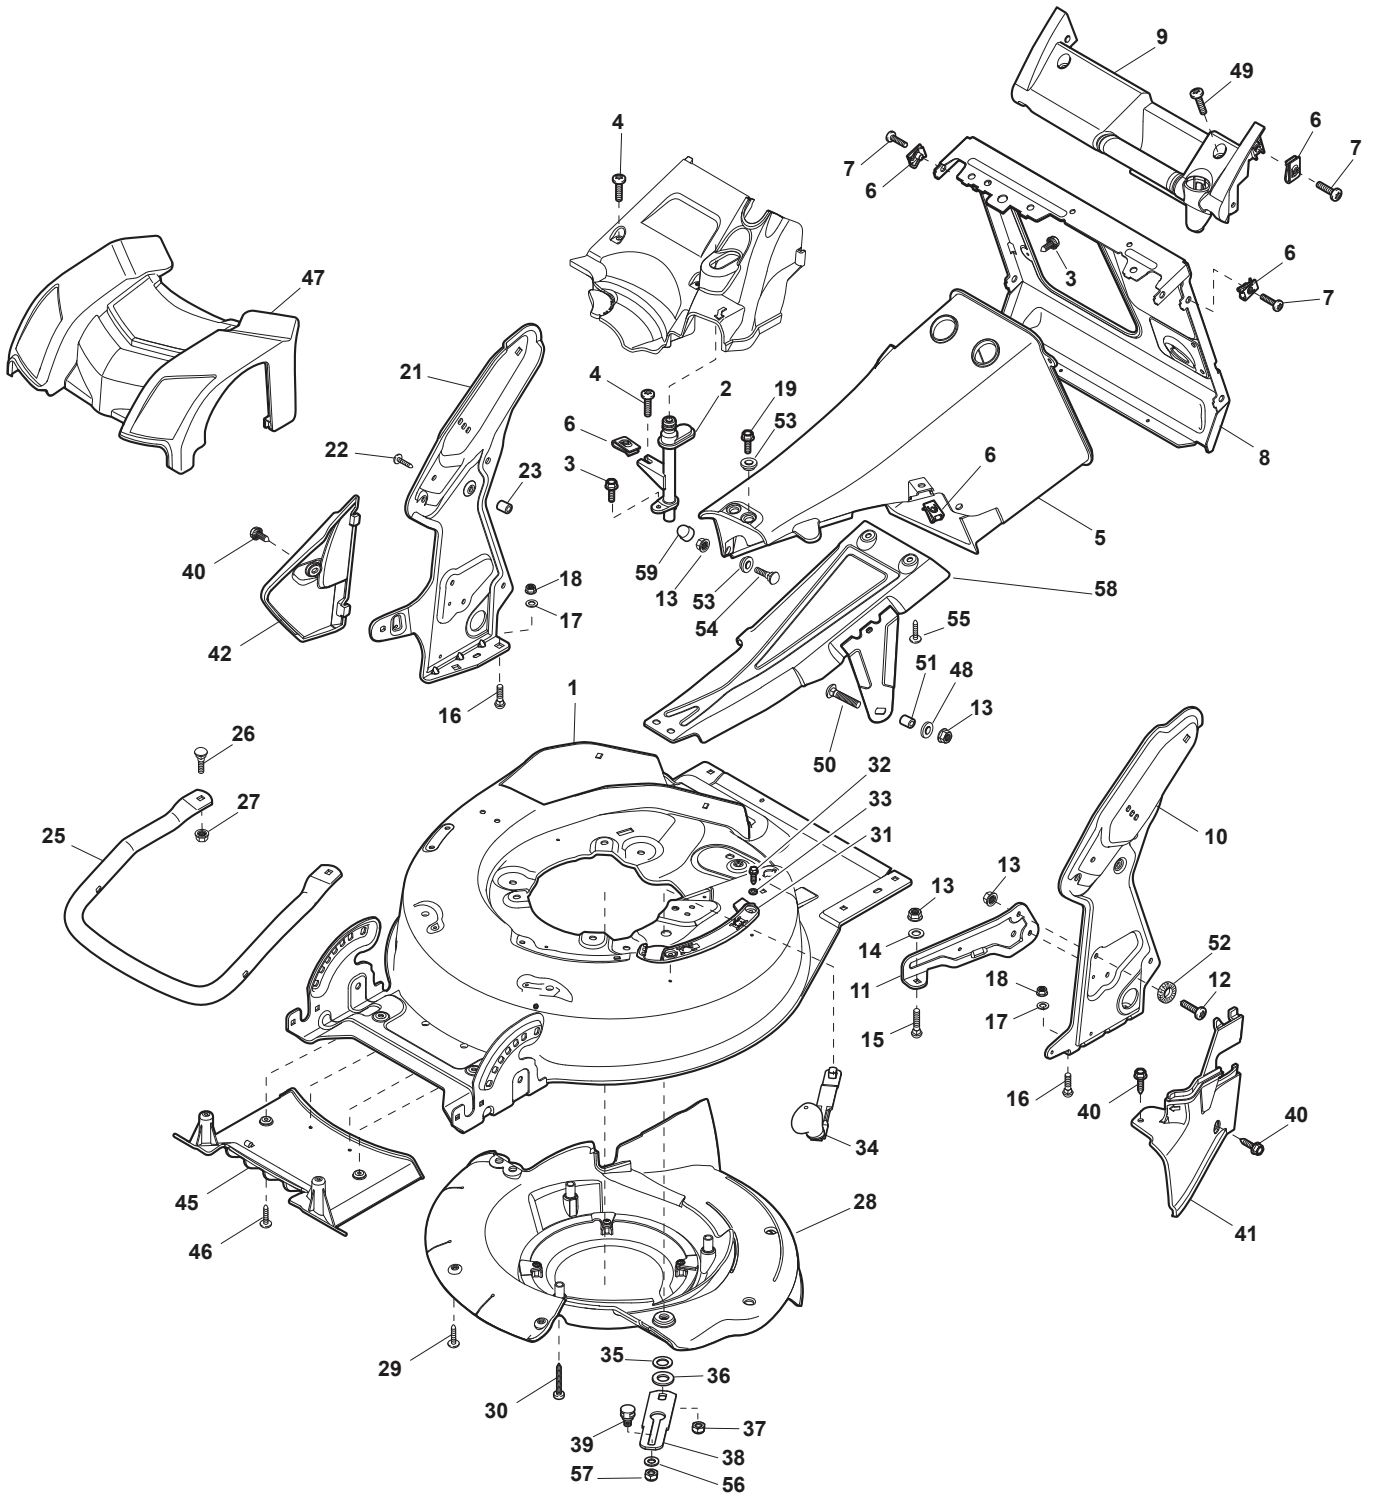

DML 504 W TR 4S

WBH Petrol Steel Deck And Height Adjusting

Issue 7 - 2015

Fig.	Quantity	Part No	Description	Notes
53	6	325160039/0	Spacer	
54	1	112794986/0	Screw	
55	2	112727799/0	Screw	
56	1	112521350/0	Washer	
57	1	112155000/0	Nut	
58	1	381608501/0	Stiffening Lower	
59	1	118203853/0	Screw	
60	1	112523040/0	Washer	

Fig.	Quantity	Part No	Description	Notes
1	1	122570132/0	Left Pinion	
2	4	112608600/0	Seeger	
3	2	119216035/0	Bearing	
4	1	122570131/0	Right Pinion	
5	2	122753000/0	Pin	
11	1	181003107/1	Gear Box	
12	1	122601932/0	Pulley	
13	1	112645700/0	Elastic Pin	
14	1	122033298/0	Adjustment Rod	
17	2	322675113/0	Washer	
20	1	112154510/0	Nut	
21	1	112674550/0	Screw	
22	1	112523050/0	Washer	
23	1	135064385/0	Belt	
24	1	122601914/0	Pulley	
25	1	322322835/0	Lever	
26	1	112154510/0	Nut	
27	1	112815205/0	Screw	
28	1	322806637/1	Support	
29	1	112154510/0	Nut	
30	1	112815240/0	Screw	
31	1	122671653/0	Washer	
32	1	122601915/0	Pulley	
33	1	122671656/0	Washer	
34	1	112154510/0	Nut	
35	1	381007189/0	Speed Control Ass.Y	
36	1	322399820/0	Knob	
37	2	112728702/0	Screw	
38	2	112728536/0	Screw	

Fig.	Quantity	Part No	Description	Notes
1	1	381002869/1	Front Wheel Axle	
2	4	112815205/0	Screw	
3	4	112154510/0	Nut	
4	2	112727799/0	Screw	
5	2	112523040/0	Washer	
6	2	112154510/0	Nut	
8	2	381007394/1	Wheel	
9	4	119216035/0	Bearing	
10	2	112521350/0	Washer	
11	2	112155000/0	Nut	
12	2	322110597/0	Hub Cap Grey	
13	1	381002034/0	Rod, Height Adjustment	
14	2	112436051/0	Plate	
15	1	122450459/1	Spring	
16	1	381003337/1	Lever, Height Adjustment	
17	1	322570202/0	Adjustment Plate	
21	1	322602012/1	Height Adj. Button	
22	1	122450462/0	Spring	
23	1	112000930/0	Benzing Ring	
24	1	122033351/1	Rod	
25	1	381002899/0	Rear Wheel Axle	
26	2	322600179/0	Internal Wheel Protection	
27	6	112728691/0	Screw	
28	2	322120113/0	Wheels Crown	
29	2	381007398/1	Wheel	
30	4	119216035/0	Bearing	
31	2	112521350/0	Washer	
32	2	112155000/0	Nut	
33	2	322110599/0	Hub Cap Grey	