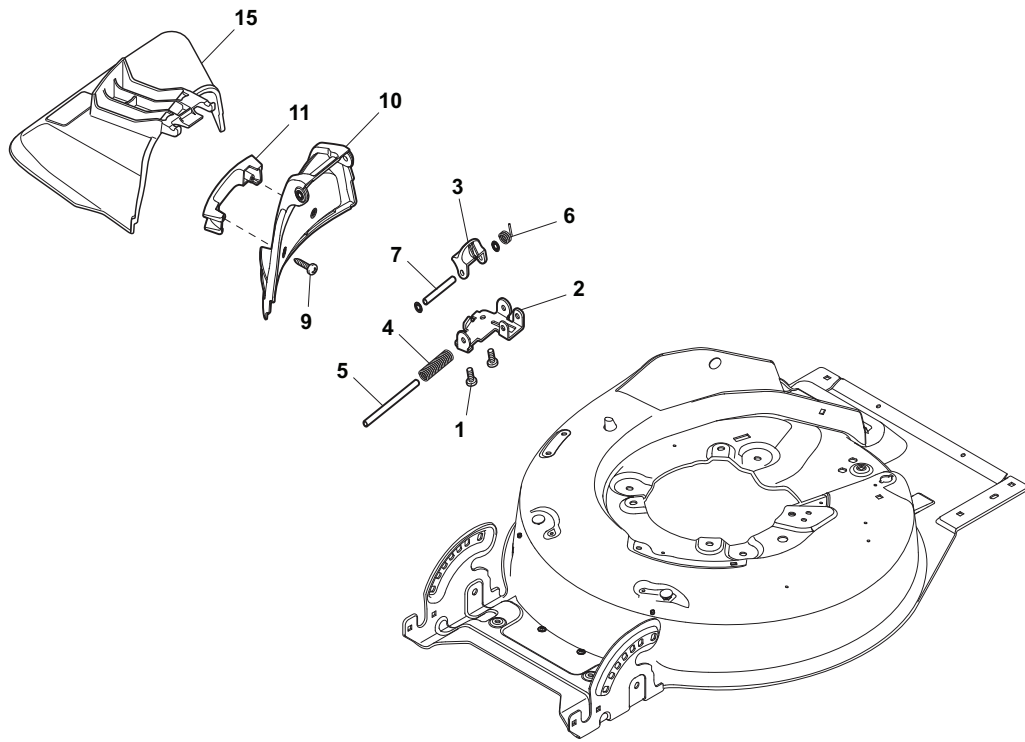

Fig.	Quantity	Part No	Description	Notes
1	1	122570132/0	Left Pinion	
2	4	112608600/0	Seeger	
3	2	119216035/0	Bearing	
4	1	122570131/0	Right Pinion	
5	2	122753000/0	Pin	
11	1	181003107/1	Gear Box	
12	1	122601932/0	Pulley	
13	1	112645700/0	Elastic Pin	
14	1	122033298/0	Adjustment Rod	
17	2	322675113/0	Washer	
20	1	112154510/0	Nut	
21	1	112674550/0	Screw	
22	1	112523050/0	Washer	
23	1	135064385/0	Belt	
24	1	122601914/0	Pulley	
25	1	322322835/0	Lever	
26	1	112154510/0	Nut	
27	1	112815205/0	Screw	
28	1	322806637/1	Support	
29	1	112154510/0	Nut	
30	1	112815240/0	Screw	
31	1	122671653/0	Washer	
32	1	122601915/0	Pulley	
33	1	122671656/0	Washer	
34	1	112154510/0	Nut	
35	1	381007189/0	Speed Control Ass.Y	
36	1	322399820/0	Knob	
37	2	112728702/0	Screw	
38	2	112728536/0	Screw	

Fig.	Quantity	Part No	Description	Notes
1	1	381002869/1	Front Wheel Axle	
2	4	112815205/0	Screw	
3	4	112154510/0	Nut	
4	2	112727799/0	Screw	
5	2	112523040/0	Washer	
6	2	112154510/0	Nut	
8	2	381007394/1	Wheel	
9	4	119216035/0	Bearing	
10	2	112521350/0	Washer	
11	2	112155000/0	Nut	
12	2	322110597/0	Hub Cap Grey	
13	1	381002034/0	Rod, Height Adjustment	
14	2	112436051/0	Plate	
15	1	122450459/1	Spring	
16	1	381003337/1	Lever, Height Adjustment	
17	1	322570202/0	Adjustment Plate	
21	1	322602012/1	Height Adj. Button	
22	1	122450462/0	Spring	
23	1	112000930/0	Benzing Ring	
24	1	122033351/1	Rod	
25	1	381002899/0	Rear Wheel Axle	
26	2	322600179/0	Internal Wheel Protection	
27	6	112728691/0	Screw	
28	2	322120113/0	Wheels Crown	
29	2	381007398/1	Wheel	
30	4	119216035/0	Bearing	
31	2	112521350/0	Washer	
32	2	112155000/0	Nut	
33	2	322110599/0	Hub Cap Grey	