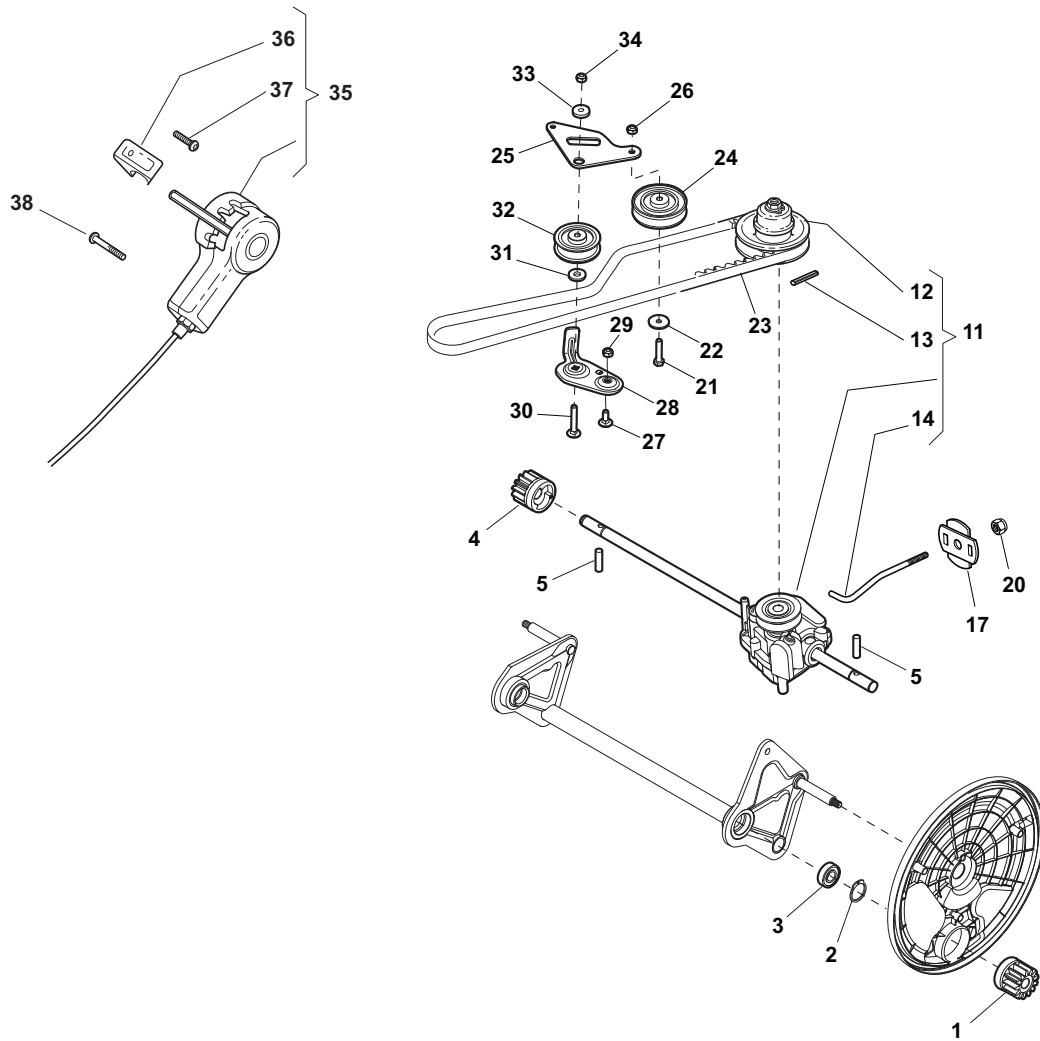

Fig.	Quantity	Part No	Description	Notes
1	1	381006670/2	Handle Tube	
2	1	381003349/0	Lever, Driving	
3	1	381003344/0	Lever, Engine Brake	
4	1	122430309/0	Spring	
5	1	112154330/0	Nut	
6	1	381006821/0	Handle Grey, Right	
6	1	381006895/0	Handle Black, Right	
7	4	112735662/1	Screw	
8	3	322041967/1	Bushing	
9	3	112154510/0	Nut	
10	2	112728721/0	Screw	
11	1	112727786/0	Screw	
12	1	181030066/0	Cable, Thread Engine Brake	
13	1	381030068/0	Cable Rear Drive	
14	1	322551639/0	Fixed Plate	
15	1	322806644/0	Protection	
16	2	112727812/0	Screw	
17	2	112523000/1	Washer	
18	1	381006823/0	Handle Grey, Left	
18	1	381006897/0	Handle Black, Left	
19	1	322488301/0	Joint Sleeve Grey Right	
20	1	322488303/0	Joining Sleeve Grey Left	
21	2	112154220/0	Nut	
22	2	322399835/0	Knob	
23	2	381003253/0	Handle	
24	2	322680017/0	Washer	

Fig.	Quantity	Part No	Description	Notes
1	1	122570132/0	Left Pinion	
2	4	112608600/0	Seeger	
3	2	119216035/0	Bearing	
4	1	122570131/0	Right Pinion	
5	2	122753000/0	Pin	
11	1	181003107/1	Gear Box	
12	1	122601932/0	Pulley	
13	1	112645700/0	Elastic Pin	
14	1	122033298/0	Adjustment Rod	
17	2	322675113/0	Washer	
20	1	112154510/0	Nut	
21	1	112674550/0	Screw	
22	1	112523050/0	Washer	
23	1	135064385/0	Belt	
24	1	122601914/0	Pulley	
25	1	322322835/0	Lever	
26	1	112154510/0	Nut	
27	1	112815205/0	Screw	
28	1	322806637/1	Support	
29	1	112154510/0	Nut	
30	1	112815240/0	Screw	
31	1	122671653/0	Washer	
32	1	122601915/0	Pulley	
33	1	122671656/0	Washer	
34	1	112154510/0	Nut	
35	1	381007189/0	Speed Control Ass.Y	
36	1	322399820/0	Knob	
37	2	112728702/0	Screw	
38	2	112728536/0	Screw	