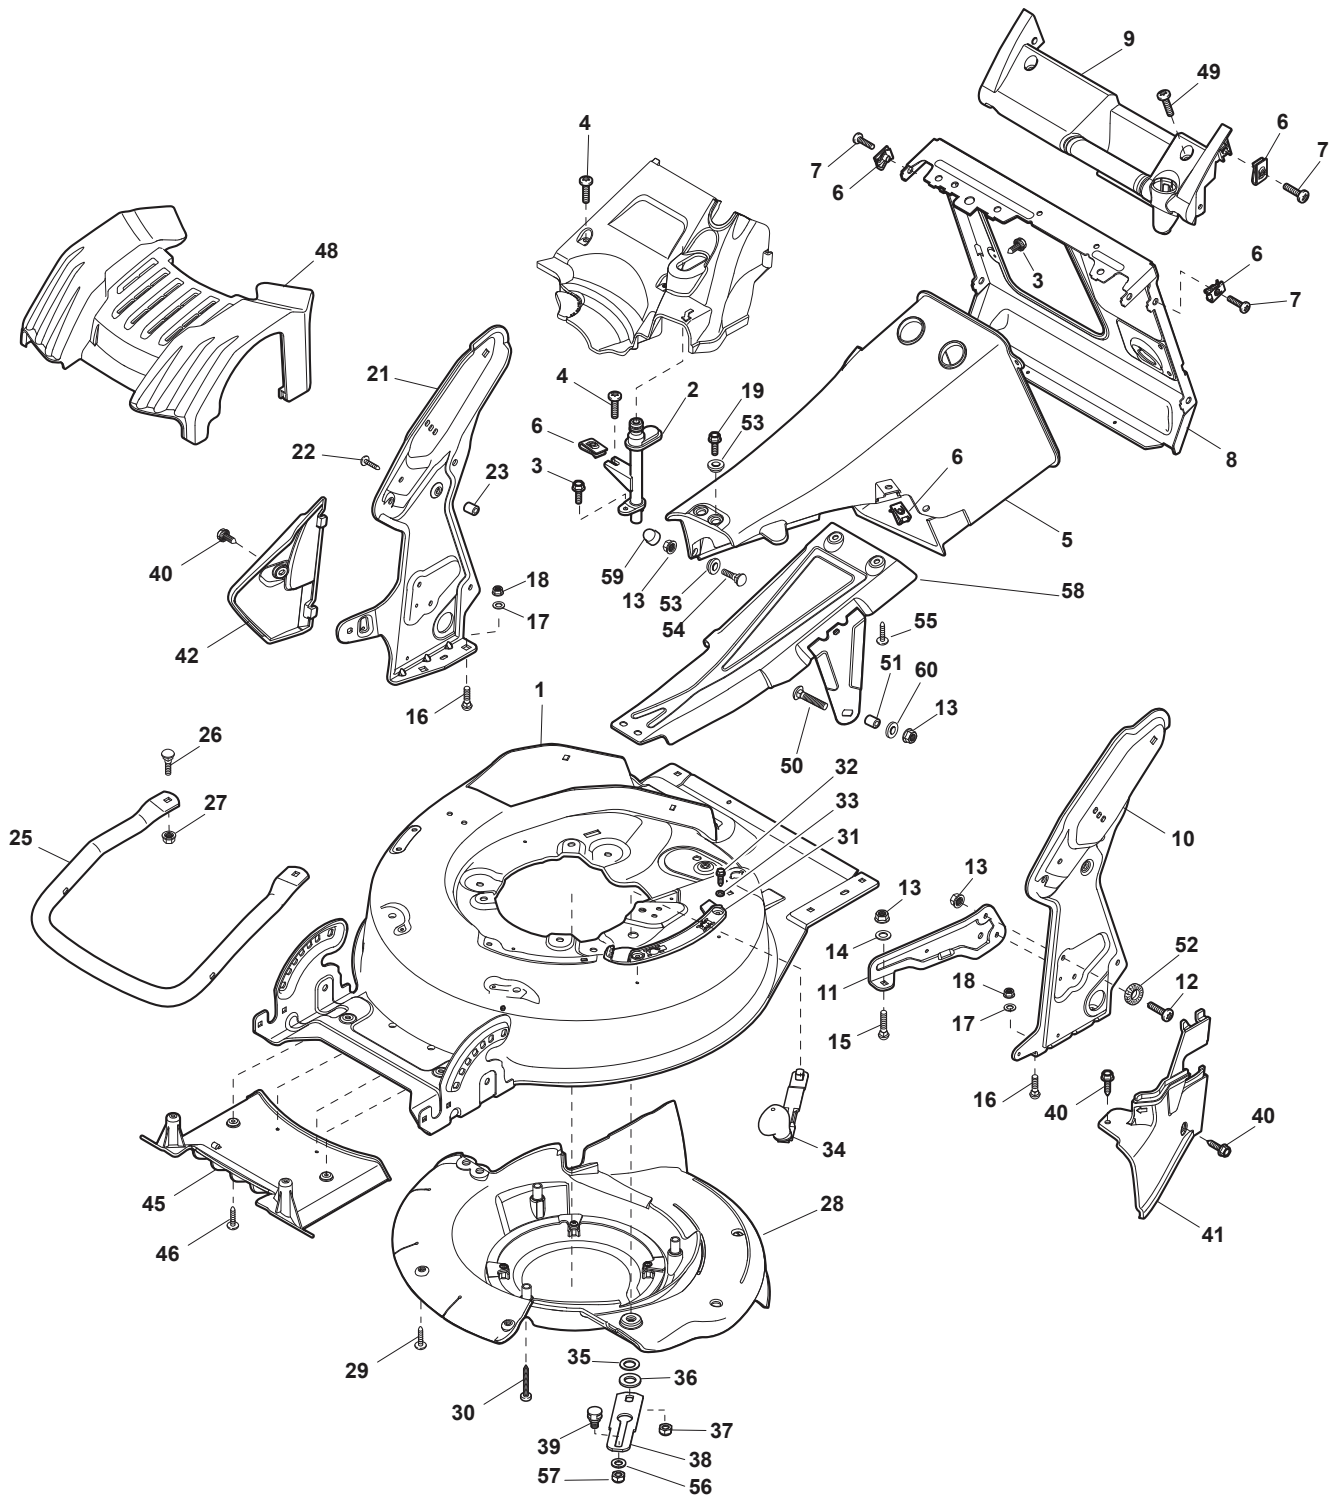

DML 504 W TR 4S

WBH Petrol Steel Deck And Height Adjusting

Issue 7 - 2015

Fig.	Quantity	Part No	Description	Notes
53	6	325160039/0	Spacer	
54	1	112794986/0	Screw	
55	2	112727799/0	Screw	
56	1	112521350/0	Washer	
57	1	112155000/0	Nut	
58	1	381608501/0	Stiffening Lower	
59	1	118203853/0	Screw	
60	1	112523040/0	Washer	

Fig.	Quantity	Part No	Description	Notes
1	1	122570132/0	Left Pinion	
2	4	112608600/0	Seeger	
3	2	119216035/0	Bearing	
4	1	122570131/0	Right Pinion	
5	2	122753000/0	Pin	
11	1	181003107/1	Gear Box	
12	1	122601932/0	Pulley	
13	1	112645700/0	Elastic Pin	
14	1	122033298/0	Adjustment Rod	
17	2	322675113/0	Washer	
20	1	112154510/0	Nut	
21	1	112674550/0	Screw	
22	1	112523050/0	Washer	
23	1	135064385/0	Belt	
24	1	122601914/0	Pulley	
25	1	322322835/0	Lever	
26	1	112154510/0	Nut	
27	1	112815205/0	Screw	
28	1	322806637/1	Support	
29	1	112154510/0	Nut	
30	1	112815240/0	Screw	
31	1	122671653/0	Washer	
32	1	122601915/0	Pulley	
33	1	122671656/0	Washer	
34	1	112154510/0	Nut	
35	1	381007189/0	Speed Control Ass.Y	
36	1	322399820/0	Knob	
37	2	112728702/0	Screw	
38	2	112728536/0	Screw	

Fig.	Quantity	Part No	Description	Notes
1	1	381002869/1	Front Wheel Axle	
2	4	112815205/0	Screw	
3	4	112154510/0	Nut	
4	2	112727799/0	Screw	
5	2	112523040/0	Washer	
6	2	112154510/0	Nut	
8	2	381007394/1	Wheel	
9	4	119216035/0	Bearing	
10	2	112521350/0	Washer	
11	2	112155000/0	Nut	
12	2	322110597/0	Hub Cap Grey	
13	1	381002034/0	Rod, Height Adjustment	
14	2	112436051/0	Plate	
15	1	122450459/1	Spring	
16	1	381003337/1	Lever, Height Adjustment	
17	1	322570202/0	Adjustment Plate	
21	1	322602012/1	Height Adj. Button	
22	1	122450462/0	Spring	
23	1	112000930/0	Benzing Ring	
24	1	122033351/1	Rod	
25	1	381002899/0	Rear Wheel Axle	
26	2	322600179/0	Internal Wheel Protection	
27	6	112728691/0	Screw	
28	2	322120113/0	Wheels Crown	
29	2	381007398/1	Wheel	
30	4	119216035/0	Bearing	
31	2	112521350/0	Washer	
32	2	112155000/0	Nut	
33	2	322110599/0	Hub Cap Grey	