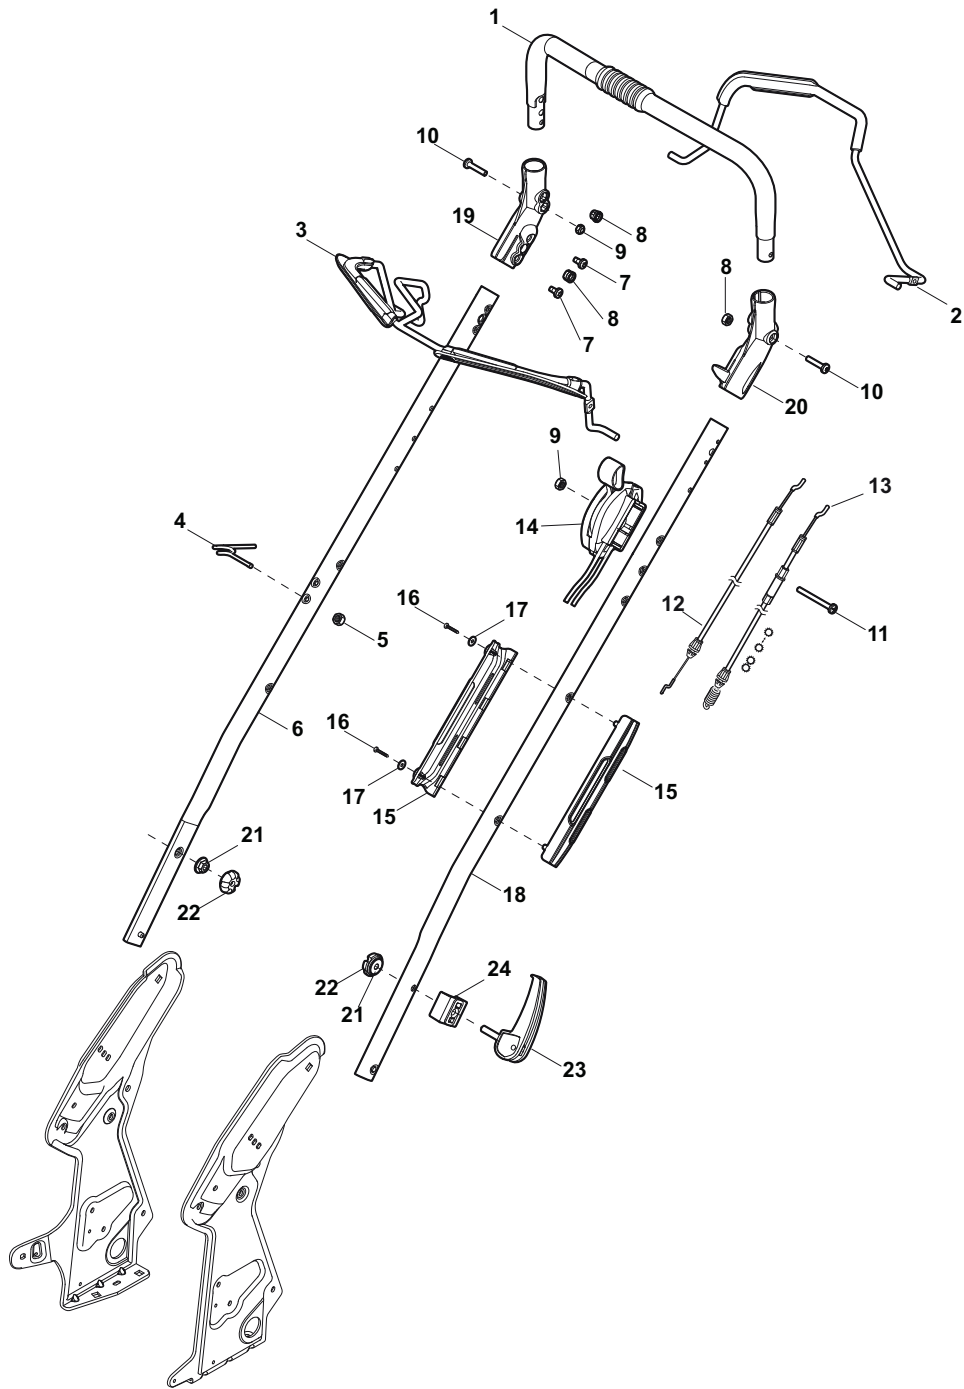

DML 504 W TR 4S

WBH Petrol Steel Deck And Height Adjusting

Issue 7 - 2015

Fig.	Quantity	Part No	Description	Notes
56	1	112521350/0	Washer	
57	1	112155000/0	Nut	
58	1	381608501/0	Stiffening Lower	
59	1	118203853/0	Screw	

Fig.	Quantity	Part No	Description	Notes
1	1	381006670/2	Handle Tube	
2	1	381003349/0	Lever, Driving	
3	1	381003344/0	Lever, Engine Brake	
4	1	122430309/0	Spring	
5	1	112154330/0	Nut	
6	1	381006821/0	Handle Grey, Right	
6	1	381006895/0	Handle Black, Right	
7	4	112735662/1	Screw	
8	3	322041967/1	Bushing	
9	3	112154510/0	Nut	
10	2	112728721/0	Screw	
11	1	112727786/0	Screw	
12	1	181030066/0	Cable, Thread Engine Brake	
13	1	381030068/0	Cable Rear Drive	
14	1	322551639/0	Fixed Plate	
15	1	322806644/0	Protection	
16	2	112727812/0	Screw	
17	2	112523000/1	Washer	
18	1	381006823/0	Handle Grey, Left	
18	1	381006897/0	Handle Black, Left	
19	1	322488301/0	Joint Sleeve Grey Right	
20	1	322488303/0	Joining Sleeve Grey Left	
21	2	112154220/0	Nut	
22	2	322399835/0	Knob	
23	2	381003253/0	Handle	
24	2	322680017/0	Washer	

Fig.	Quantity	Part No	Description	Notes
1	1	122570132/0	Left Pinion	
2	4	112608600/0	Seeger	
3	2	119216035/0	Bearing	
4	1	122570131/0	Right Pinion	
5	2	122753000/0	Pin	
11	1	181003107/1	Gear Box	
12	1	122601932/0	Pulley	
13	1	112645700/0	Elastic Pin	
14	1	122033298/0	Adjustment Rod	
17	2	322675113/0	Washer	
20	1	112154510/0	Nut	
21	1	112674550/0	Screw	
22	1	112523050/0	Washer	
23	1	135064385/0	Belt	
24	1	122601914/0	Pulley	
25	1	322322835/0	Lever	
26	1	112154510/0	Nut	
27	1	112815205/0	Screw	
28	1	322806637/1	Support	
29	1	112154510/0	Nut	
30	1	112815240/0	Screw	
31	1	122671653/0	Washer	
32	1	122601915/0	Pulley	
33	1	122671656/0	Washer	
34	1	112154510/0	Nut	
35	1	381007189/0	Speed Control Ass.Y	
36	1	322399820/0	Knob	
37	2	112728702/0	Screw	
38	2	112728536/0	Screw	