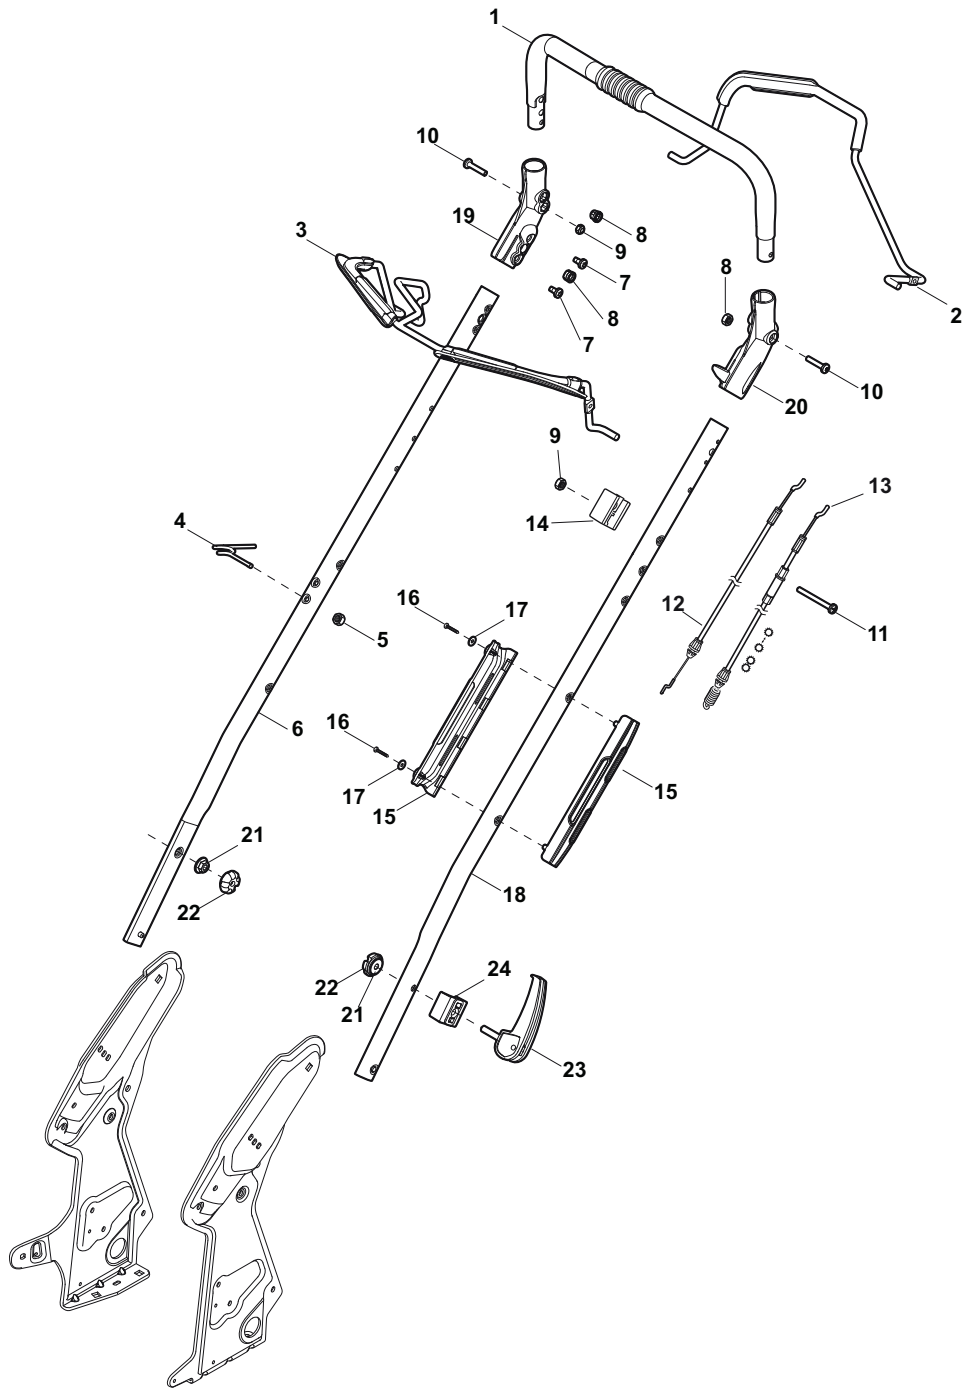

Fig.	Quantity	Part No	Description	Notes
1	1	381006670/2	Handle Tube	
2	1	381003349/0	Lever, Driving	
3	1	381003344/0	Lever, Engine Brake	
4	1	122430309/0	Spring	
5	1	112154330/0	Nut	
6	1	381006821/0	Handle Grey, Right	
6	1	381006895/0	Handle Black, Right	
7	4	112735662/1	Screw	
8	3	322041967/1	Bushing	
9	3	112154510/0	Nut	
10	2	112728721/0	Screw	
11	1	112727786/0	Screw	
12	1	181030065/0	Cable, Thread Engine Brake	
13	1	381030067/0	Cable Rear Drive	
14	1	181005501/1	Throttle Cable	for GGP Engine
14	1	181005502/1	Throttle Cable	for B&S Engine
14	1	181005503/1	Throttle Cable	for Honda Engine
14	1	181005520/1	Throttle Cable	for B&S DOV Series
14	1	181005525/0	Throttle Cable	for B&S E Series
15	1	322806644/0	Protection	
16	2	112727812/0	Screw	
17	2	112523000/1	Washer	
18	1	381006823/0	Handle Grey, Left	
18	1	381006897/0	Handle Black, Left	
19	1	322488301/0	Joint Sleeve Grey Right	
20	1	322488303/0	Joining Sleeve Grey Left	
21	2	112154220/0	Nut	
22	2	322399835/0	Knob	
23	2	381003253/0	Handle	
24	2	322680017/0	Washer	

Fig.	Quantity	Part No	Description	Notes
1	1	381006670/2	Handle Tube	
2	1	381003349/0	Lever, Driving	
3	1	381003344/0	Lever, Engine Brake	
4	1	122430309/0	Spring	
5	1	112154330/0	Nut	
6	1	381006821/0	Handle Grey, Right	
6	1	381006895/0	Handle Black, Right	
7	4	112735662/1	Screw	
8	3	322041967/1	Bushing	
9	3	112154510/0	Nut	
10	2	112728721/0	Screw	
11	1	112727786/0	Screw	
12	1	181030066/0	Cable, Thread Engine Brake	
13	1	381030068/0	Cable Rear Drive	
14	1	322551639/0	Fixed Plate	
15	1	322806644/0	Protection	
16	2	112727812/0	Screw	
17	2	112523000/1	Washer	
18	1	381006823/0	Handle Grey, Left	
18	1	381006897/0	Handle Black, Left	
19	1	322488301/0	Joint Sleeve Grey Right	
20	1	322488303/0	Joining Sleeve Grey Left	
21	2	112154220/0	Nut	
22	2	322399835/0	Knob	
23	2	381003253/0	Handle	
24	2	322680017/0	Washer	