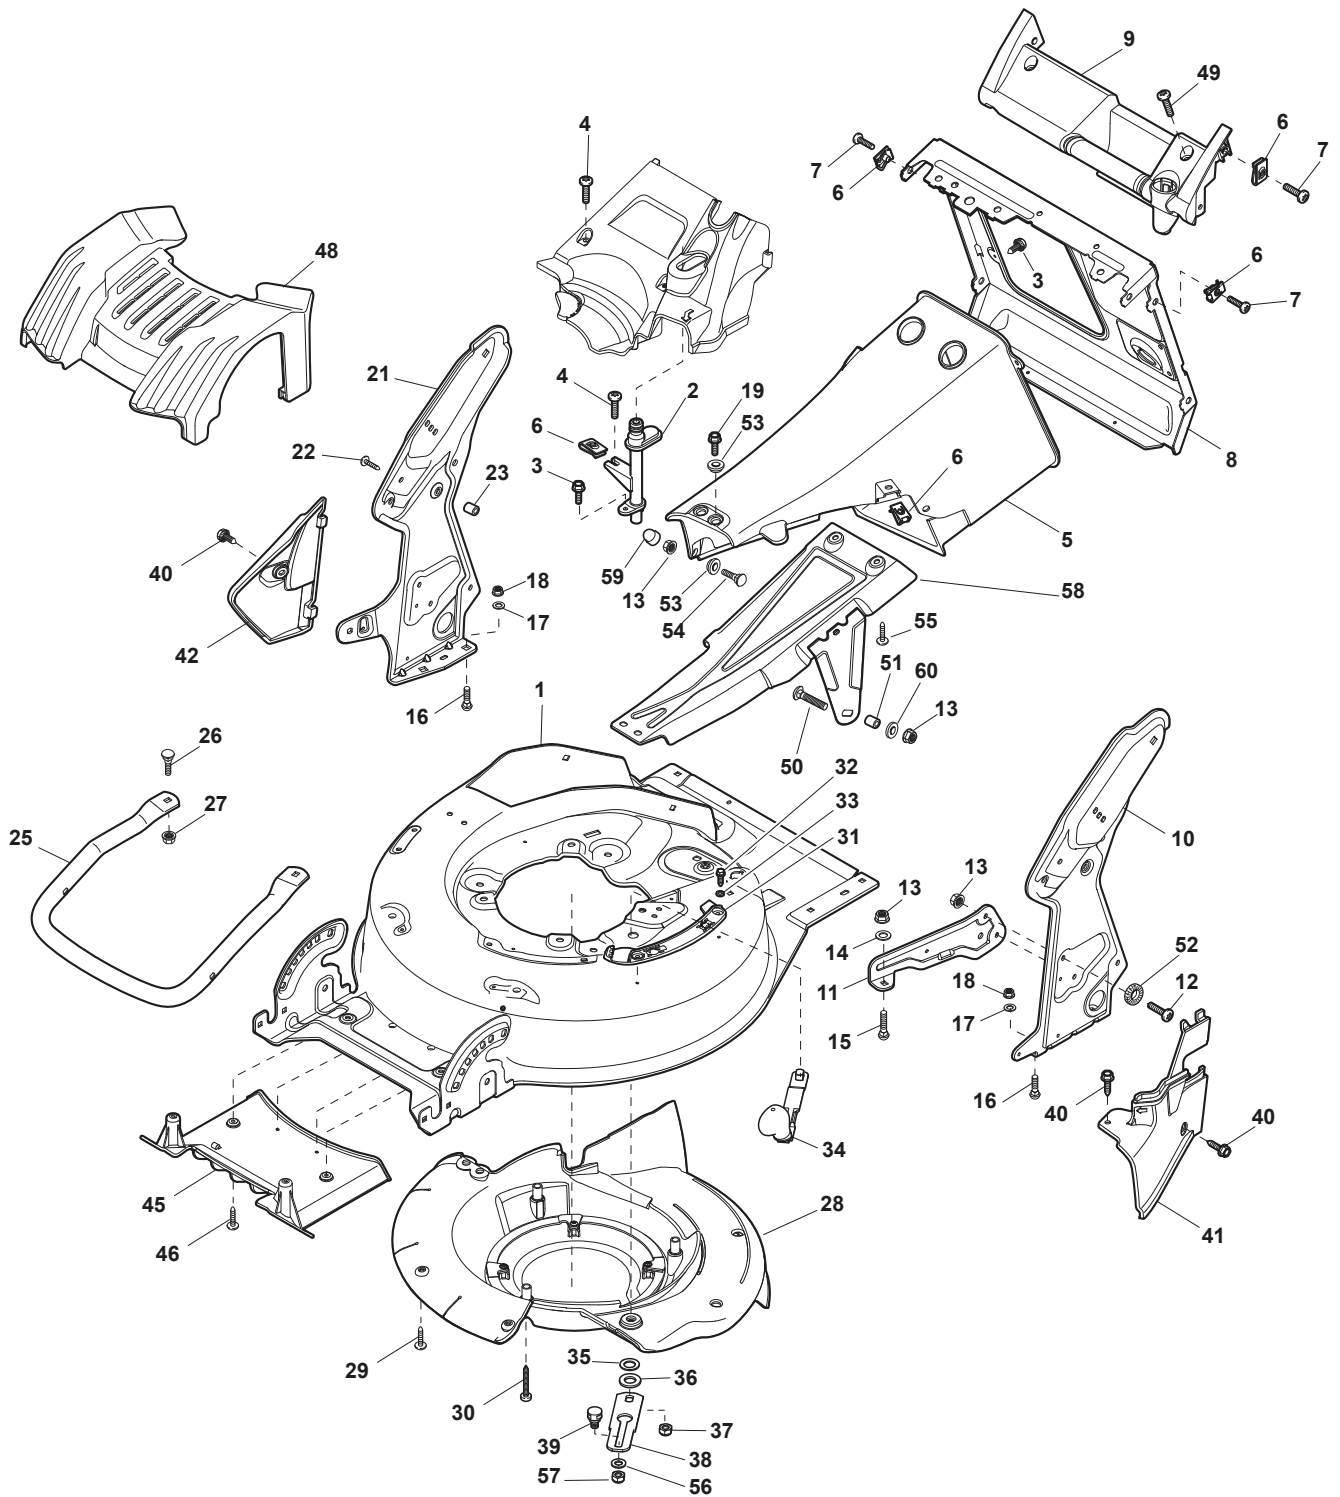

Fig.	Quantity	Part No	Description	Notes
1	1	381003865/0	Yellow Deck	
1	1	381004739/0	Grey Deck	
2	1	322034001/1	Washing Connection	
3	5	125943004/0	Screw	
4	2	112727802/0	Screw	
5	1	322108297/0	Ejection Conveyor Yellow	
6	12	112437507/0	Rapid Fixing Plate	
7	8	112727802/0	Screw	
8	1	381545321/1	Rear Plate	
9	1	322785282/0	Stone Guard Support	
10	1	381545333/0	Left Bracket	
11	1	322545191/0	Tie Rod Plate	
12	2	112727803/0	Screw	
13	4	112154510/0	Nut	
14	1	112521330/0	Washer	
15	1	112815200/0	Screw	
16	4	112818690/0	Screw	
17	4	112521350/0	Washer	
18	4	112155000/0	Nut	
19	2	112727801/0	Screw	
21	1	381545331/0	Right Bracket	
22	2	112735662/1	Screw	
23	2	122534128/0	Stake	
25	2	381393701/1	Protection	
26	2	112815205/0	Screw	
27	2	112154510/0	Nut	
28	1	381102202/0	Complete Mulching Carter	
29	2	125943004/0	Screw	
30	3	112735115/0	Screw	
31	1	322500052/2	Shoe	
32	2	112731580/0	Screw	
33	2	112521331/0	Washer	
34	1	381003338/0	Mulching Engage Lever Assy Dm (Ric)	
35	1	321660100/0	Washer	
36	1	112521370/0	Washer	
37	1	112154210/0	Nut	
38	1	322320009/0	Control Lever	
39	1	122042022/0	Mulching Compass Wbh Diamond	
40	3	125943004/0	Screw	
41	1	322109826/0	Rear Left Side Cover Deck Black	
42	1	322109825/0	Rear Right Side Cover Deck Black	
45	1	322500100/0	Front Combi	
46	6	112728706/0	Screw	
48	1	322226135/0	Mask, Yellow	
48	1	322226138/0	Mask, Black	
48	1	322226199/0	Mask, Grey	
49	2	112727801/0	Screw	
50	2	112815270/0	Screw	
51	2	122042023/0	Bushing	
51	2	122671664/0	Washer	
52	2	112540040/0	Washer