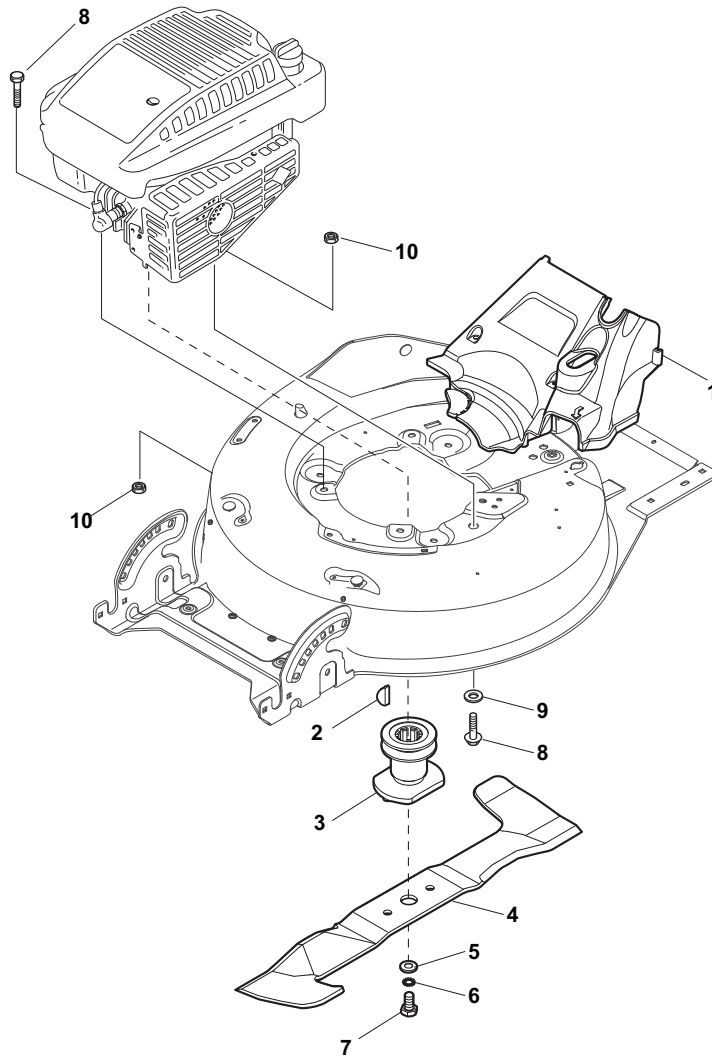

Fig.	Quantity	Part No	Description	Notes
1	1	381002869/1	Front Wheel Axle	
2	4	112815205/0	Screw	
3	4	112154510/0	Nut	
4	2	112727799/0	Screw	
5	2	112523040/0	Washer	
6	2	112154510/0	Nut	
8	2	381007394/1	Wheel	
9	4	119216035/0	Bearing	
10	2	112521350/0	Washer	
11	2	112155000/0	Nut	
12	2	322110597/0	Hub Cap Grey	
13	1	381002034/0	Rod, Height Adjustment	
14	2	112436051/0	Plate	
15	1	122450459/1	Spring	
16	1	381003337/1	Lever, Height Adjustment	
17	1	322570202/0	Adjustment Plate	
21	1	322602012/1	Height Adj. Button	
22	1	122450462/0	Spring	
23	1	112000930/0	Benzing Ring	
24	1	122033351/1	Rod	
25	1	381002899/0	Rear Wheel Axle	
26	2	322600179/0	Internal Wheel Protection	
27	6	112728691/0	Screw	
28	2	322120113/0	Wheels Crown	
29	2	381007398/1	Wheel	
30	4	119216035/0	Bearing	
31	2	112521350/0	Washer	
32	2	112155000/0	Nut	
33	2	322110599/0	Hub Cap Grey	

DML 504 W TR 4S

WBH Petrol Steel Ejection-Guard

Issue 7 - 2015

Fig.	Quantity	Part No	Description	Notes
1	2	112727803/0	Screw	
2	1	322806635/1	Fulcrum Pin	
3	1	322783010/1	Safety Button	
4	1	122450456/0	Spring	
5	1	122517864/0	Pin	
6	1	122450457/0	Safety Spring	
7	1	122517866/0	Pin	
9	2	112728706/0	Screw	
10	1	322600200/0	Ejection Guard	
11	1	322393633/0	Handle	
15	1	322108289/0	Side Ejection Conveyor	