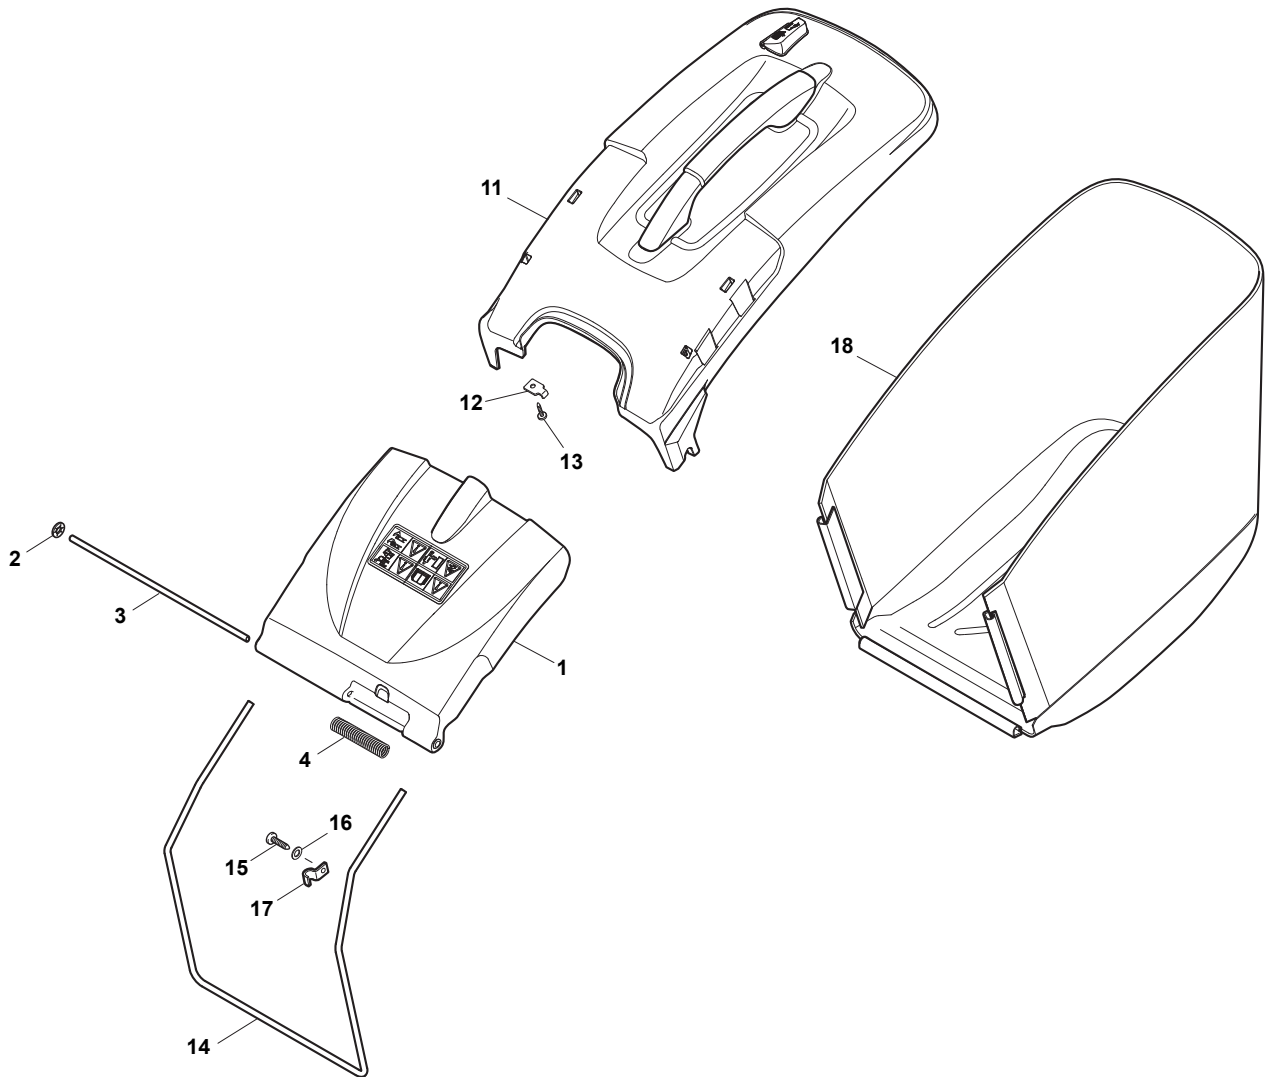

DML 504 W TR 4S

WBH Petrol Steel Grass-Catcher

Issue 7 - 2015

Fig.	Quantity	Part No	Description	Notes
11	1	381486032/0	Upper Grasscat.+Handle+Full Bag Dm	
18	1	181102335/0	Fabric Box Stiga	Stiga
1	1	322600180/4	Stone-Guard	Black
2	2	112604899/0	Crown Fastener	
3	1	122517863/0	Pin	
4	1	122450455/1	Spring	
11	1	381486007/0	Upper Grasscat.+Handle+Full Bag Dm	
12	2	322545159/0	Plate	
13	2	112728689/0	Screw	
14	1	122608542/0	Lower Stiffening	
15	2	112728689/0	Screw	
16	2	112521320/0	Washer	
17	2	325774220/0	Bracket	
18	1	181002298/2	Box, Fabric	Without Logo - Black
18	1	181002303/2	Fabric Box Castelgarden	Castelgarden