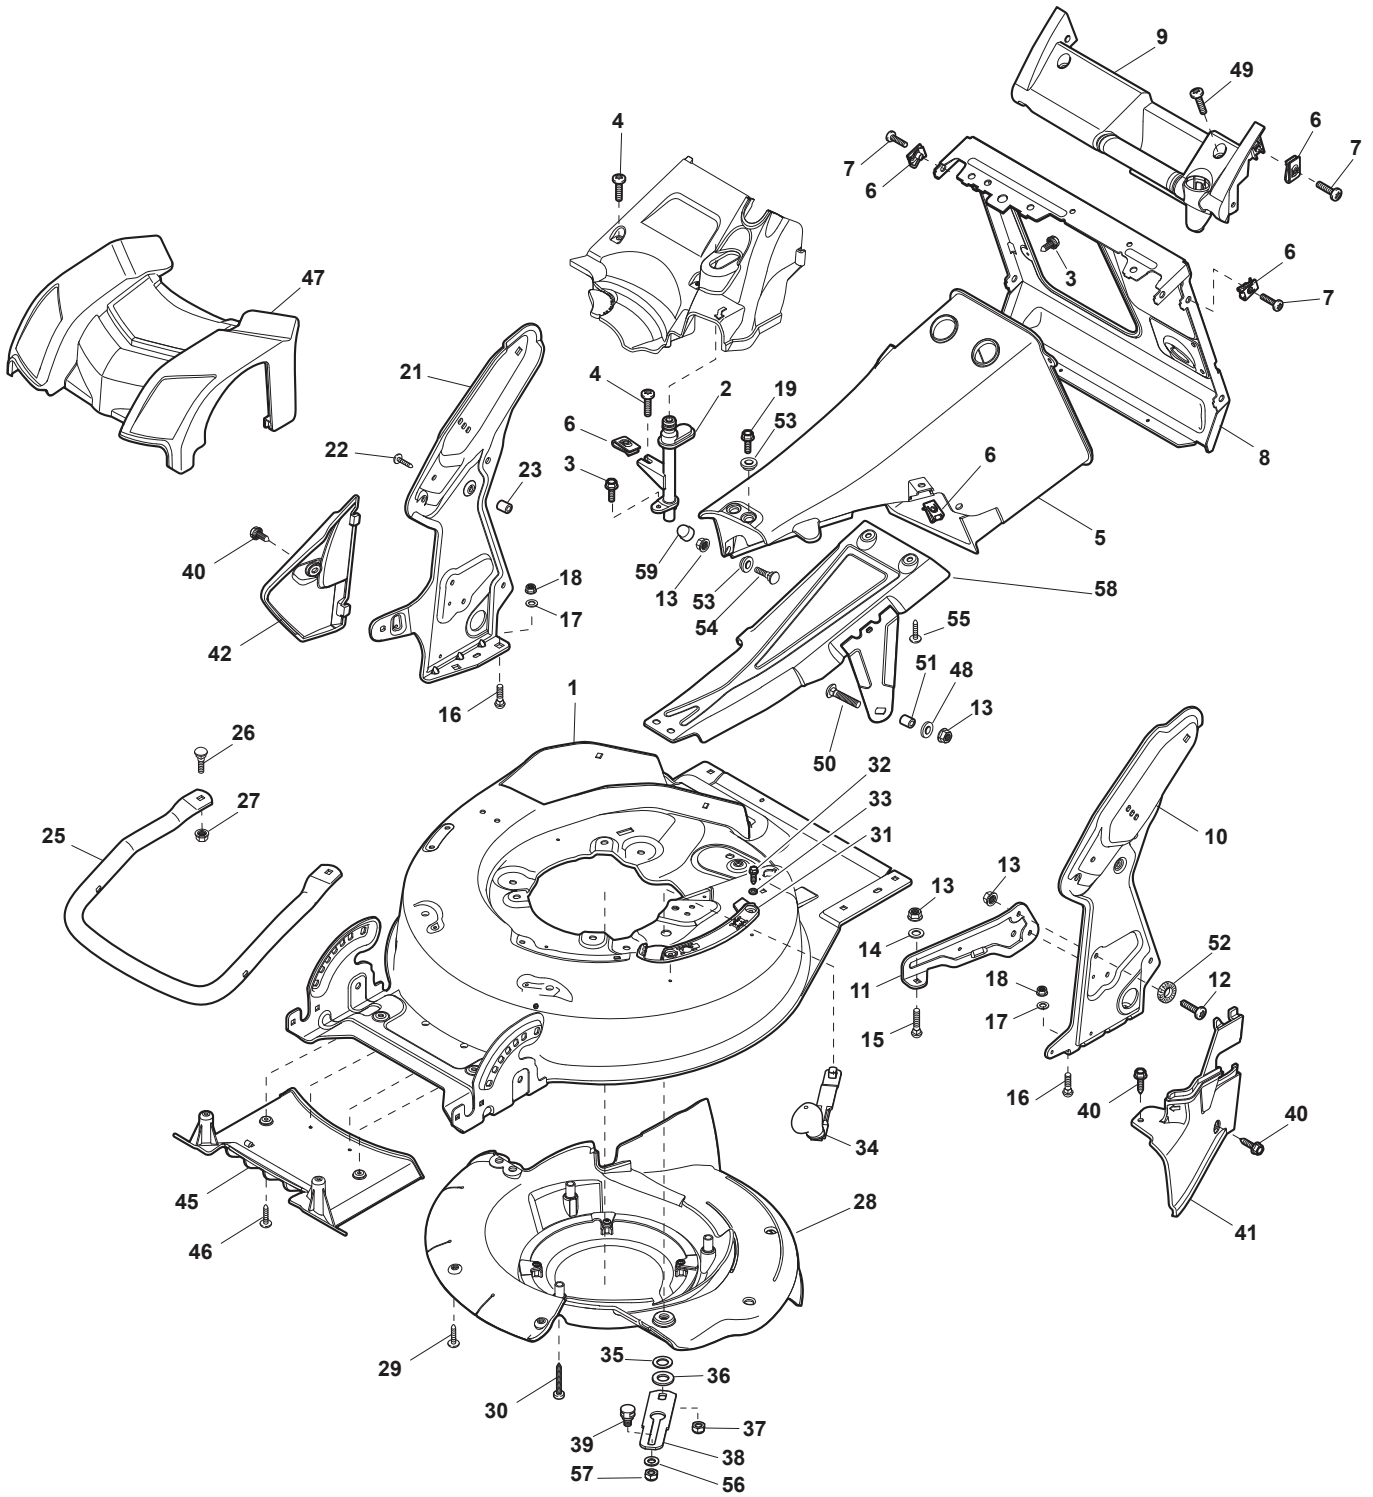

DML 504 W TR 4S

WBH Petrol Steel Deck And Height Adjusting

Issue 7 - 2015

Fig.	Quantity	Part No	Description	Notes
56	1	112521350/0	Washer	
57	1	112155000/0	Nut	
58	1	381608501/0	Stiffening Lower	
59	1	118203853/0	Screw