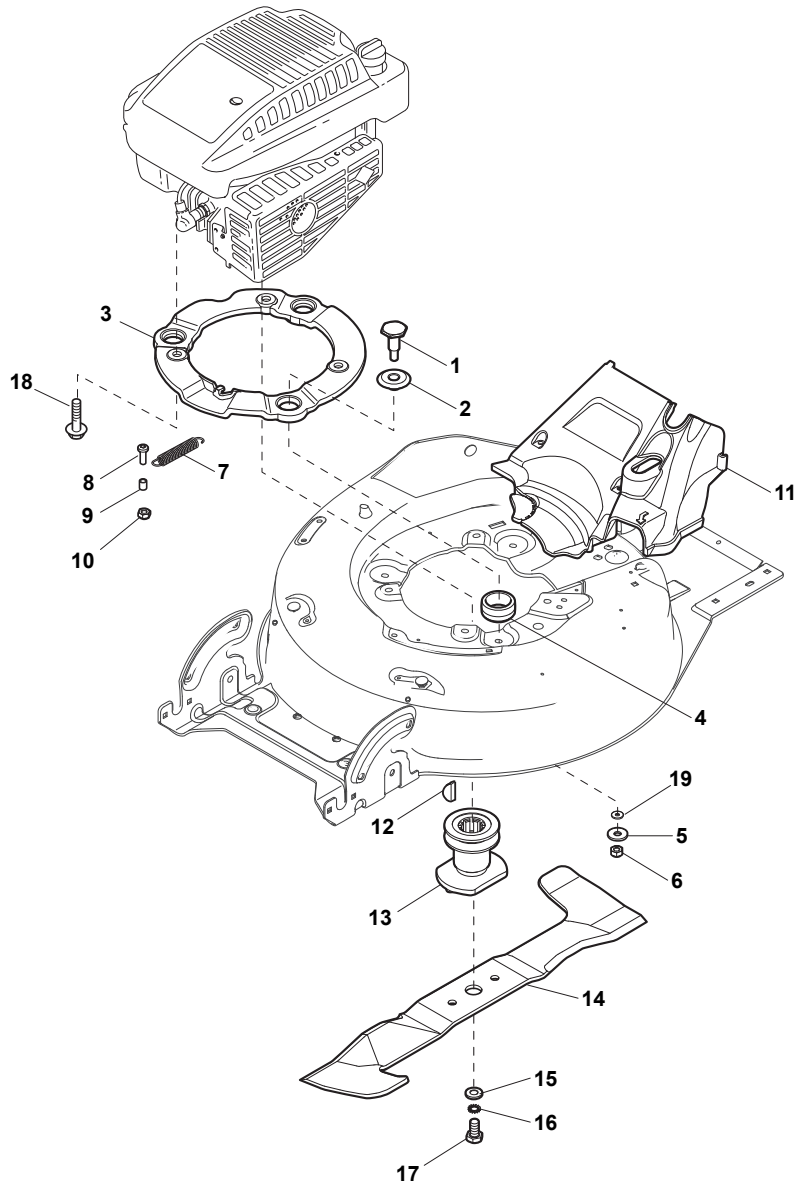

DML 504 W TR 4S

WBH Petrol Steel Blade

Issue 7 - 2015

Fig.	Quantity	Part No	Description	Notes
1	3	122519816/0	Pin	
2	3	322672201/0	Washer	
3	1	322207226/0	Flange	
4	3	322250014/0	Rubber	
5	3	112521350/0	Washer	
6	3	112155000/0	Nut	
7	1	122450461/0	Spring	
8	1	112727801/0	Screw	
9	1	122170846/0	Screw	
10	1	112154510/0	Nut	
11	1	322060230/0	Belt Protection	
12	1	112139100/0	Feather, Crankshaft Ø 22,2	
12	1	112139150/0	Feather, Crankshaft Ø 25	
13	1	122465638/1	Hub With Pulley, Crankshaft Ø 22.2	
13	1	122465639/1	Hub With Pulley, Crankshaft Ø 25	
14	1	181004451/0	Mulching Blade	
15	1	122160400/0	Elastic Disc	
16	1	112523080/0	Washer	
17	1	112736815/0	Screw	
18	3	112735108/1	Screw	
19	3	122170850/0	Spacer