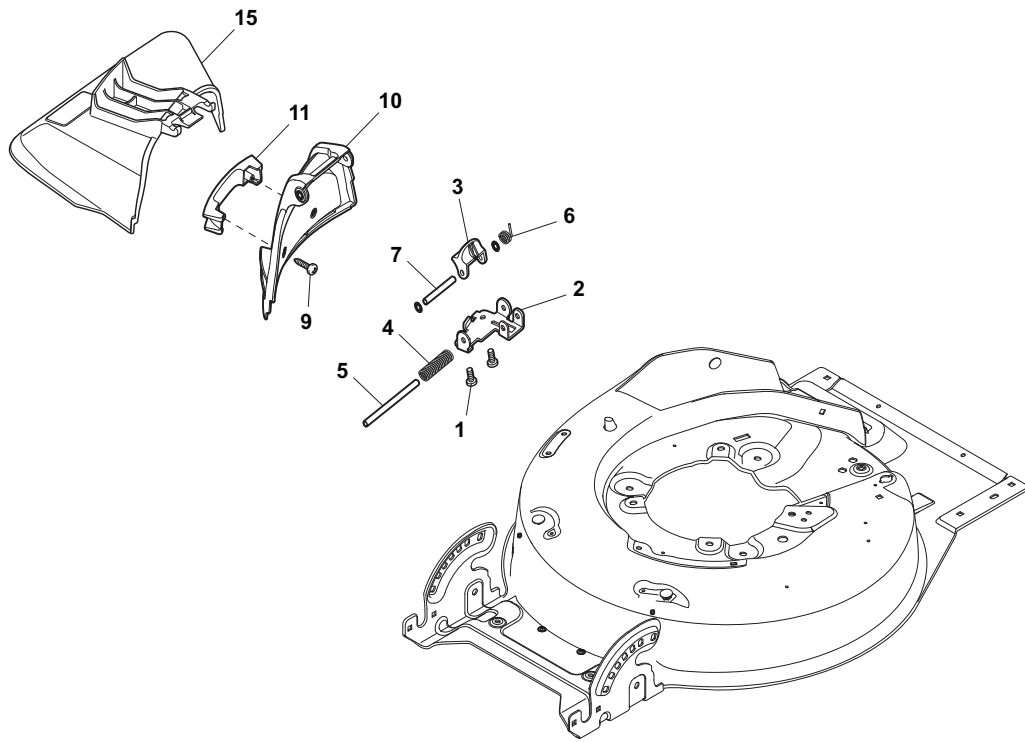

Fig.	Quantity	Part No	Description	Notes
1	1	122570132/0	Left Pinion	
2	4	112608600/0	Seeger	
3	2	119216035/0	Bearing	
4	1	122570131/0	Right Pinion	
5	2	122753000/0	Pin	
11	1	181003107/1	Gear Box	
12	1	122601932/0	Pulley	
13	1	112645700/0	Elastic Pin	
14	1	122033298/0	Adjustment Rod	
17	2	322675113/0	Washer	
20	1	112154510/0	Nut	
21	1	112674550/0	Screw	
22	1	112523050/0	Washer	
23	1	135064386/0	Belt	
24	1	122601914/0	Pulley	
25	1	322322835/0	Lever	
26	1	112154510/0	Nut	
27	1	112815205/0	Screw	
28	1	322806637/1	Support	
29	1	112154510/0	Nut	
30	1	112815240/0	Screw	
31	1	122671653/0	Washer	
32	1	122601915/0	Pulley	
33	1	122671656/0	Washer	
34	1	112154510/0	Nut	
35	1	381007189/0	Speed Control Ass.Y	
36	1	322399820/0	Knob	
37	2	112728702/0	Screw	
38	2	112728536/0	Screw	

Fig.	Quantity	Part No	Description	Notes
1	1	381302801/0	Front Wheel Axle	
2	4	112815205/0	Screw	
3	4	112154510/0	Nut	
4	2	112727799/0	Screw	
5	2	112523040/0	Washer	
6	2	112154510/0	Nut	
8	2	381007394/1	Wheel	
9	4	119216035/0	Bearing	
10	2	112521350/0	Washer	
11	2	112155000/0	Nut	
12	2	322110597/0	Hub Cap Grey	
13	1	381002035/0	Rod, Height Adjustment	
14	2	112436051/0	Plate	
15	1	122450459/1	Spring	
16	1	381003337/1	Lever, Height Adjustment	
17	1	322570202/0	Adjustment Plate	
21	1	322602012/1	Height Adj. Button	
22	1	122450462/0	Spring	
23	1	112000930/0	Benzing Ring	
24	1	122033351/1	Rod	
25	1	381002899/0	Rear Wheel Axle	
26	2	322600179/0	Internal Wheel Protection	
27	6	112728691/0	Screw	
28	2	322120113/0	Wheels Crown	
29	2	381007398/1	Wheel	
30	4	119216035/0	Bearing	
31	2	112521350/0	Washer	
32	2	112155000/0	Nut	
33	2	322110599/0	Hub Cap Grey	