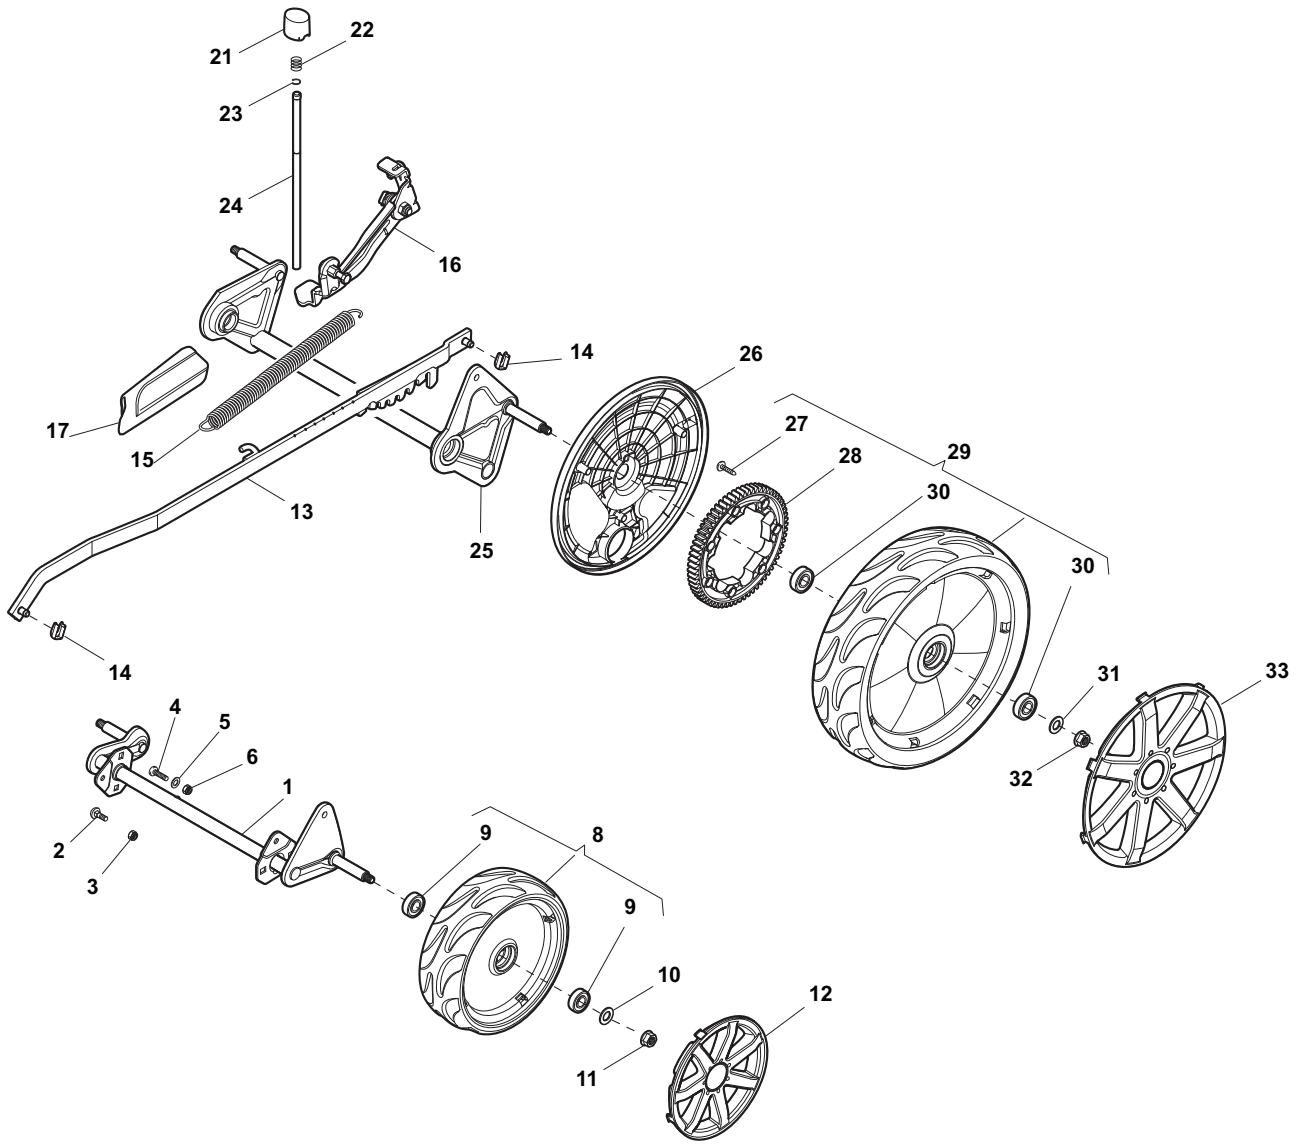

Fig.	Quantity	Part No	Description	Notes
1	1	122570132/0	Left Pinion	
2	4	112608600/0	Seeger	
3	2	119216035/0	Bearing	
4	1	122570131/0	Right Pinion	
5	2	122753000/0	Pin	
11	1	181003107/1	Gear Box	
12	1	122601932/0	Pulley	
13	1	112645700/0	Elastic Pin	
14	1	122033298/0	Adjustment Rod	
17	2	322675113/0	Washer	
20	1	112154510/0	Nut	
21	1	112674550/0	Screw	
22	1	112523050/0	Washer	
23	1	135064386/0	Belt	
24	1	122601914/0	Pulley	
25	1	322322835/0	Lever	
26	1	112154510/0	Nut	
27	1	112815205/0	Screw	
28	1	322806637/1	Support	
29	1	112154510/0	Nut	
30	1	112815240/0	Screw	
31	1	122671653/0	Washer	
32	1	122601915/0	Pulley	
33	1	122671656/0	Washer	
34	1	112154510/0	Nut	
35	1	381007189/0	Speed Control Ass.Y	
36	1	322399820/0	Knob	
37	2	112728702/0	Screw	
38	2	112728536/0	Screw	

Fig.	Quantity	Part No	Description	Notes
1	1	381302801/0	Front Wheel Axle	
2	4	112815205/0	Screw	
3	4	112154510/0	Nut	
4	2	112727799/0	Screw	
5	2	112523040/0	Washer	
6	2	112154510/0	Nut	
8	2	381007394/1	Wheel	
9	4	119216035/0	Bearing	
10	2	112521350/0	Washer	
11	2	112155000/0	Nut	
12	2	322110597/0	Hub Cap Grey	
13	1	381002035/0	Rod, Height Adjustment	
14	2	112436051/0	Plate	
15	1	122450459/1	Spring	
16	1	381003337/1	Lever, Height Adjustment	
17	1	322570202/0	Adjustment Plate	
21	1	322602012/1	Height Adj. Button	
22	1	122450462/0	Spring	
23	1	112000930/0	Benzing Ring	
24	1	122033351/1	Rod	
25	1	381002899/0	Rear Wheel Axle	
26	2	322600179/0	Internal Wheel Protection	
27	6	112728691/0	Screw	
28	2	322120113/0	Wheels Crown	
29	2	381007398/1	Wheel	
30	4	119216035/0	Bearing	
31	2	112521350/0	Washer	
32	2	112155000/0	Nut	
33	2	322110599/0	Hub Cap Grey	