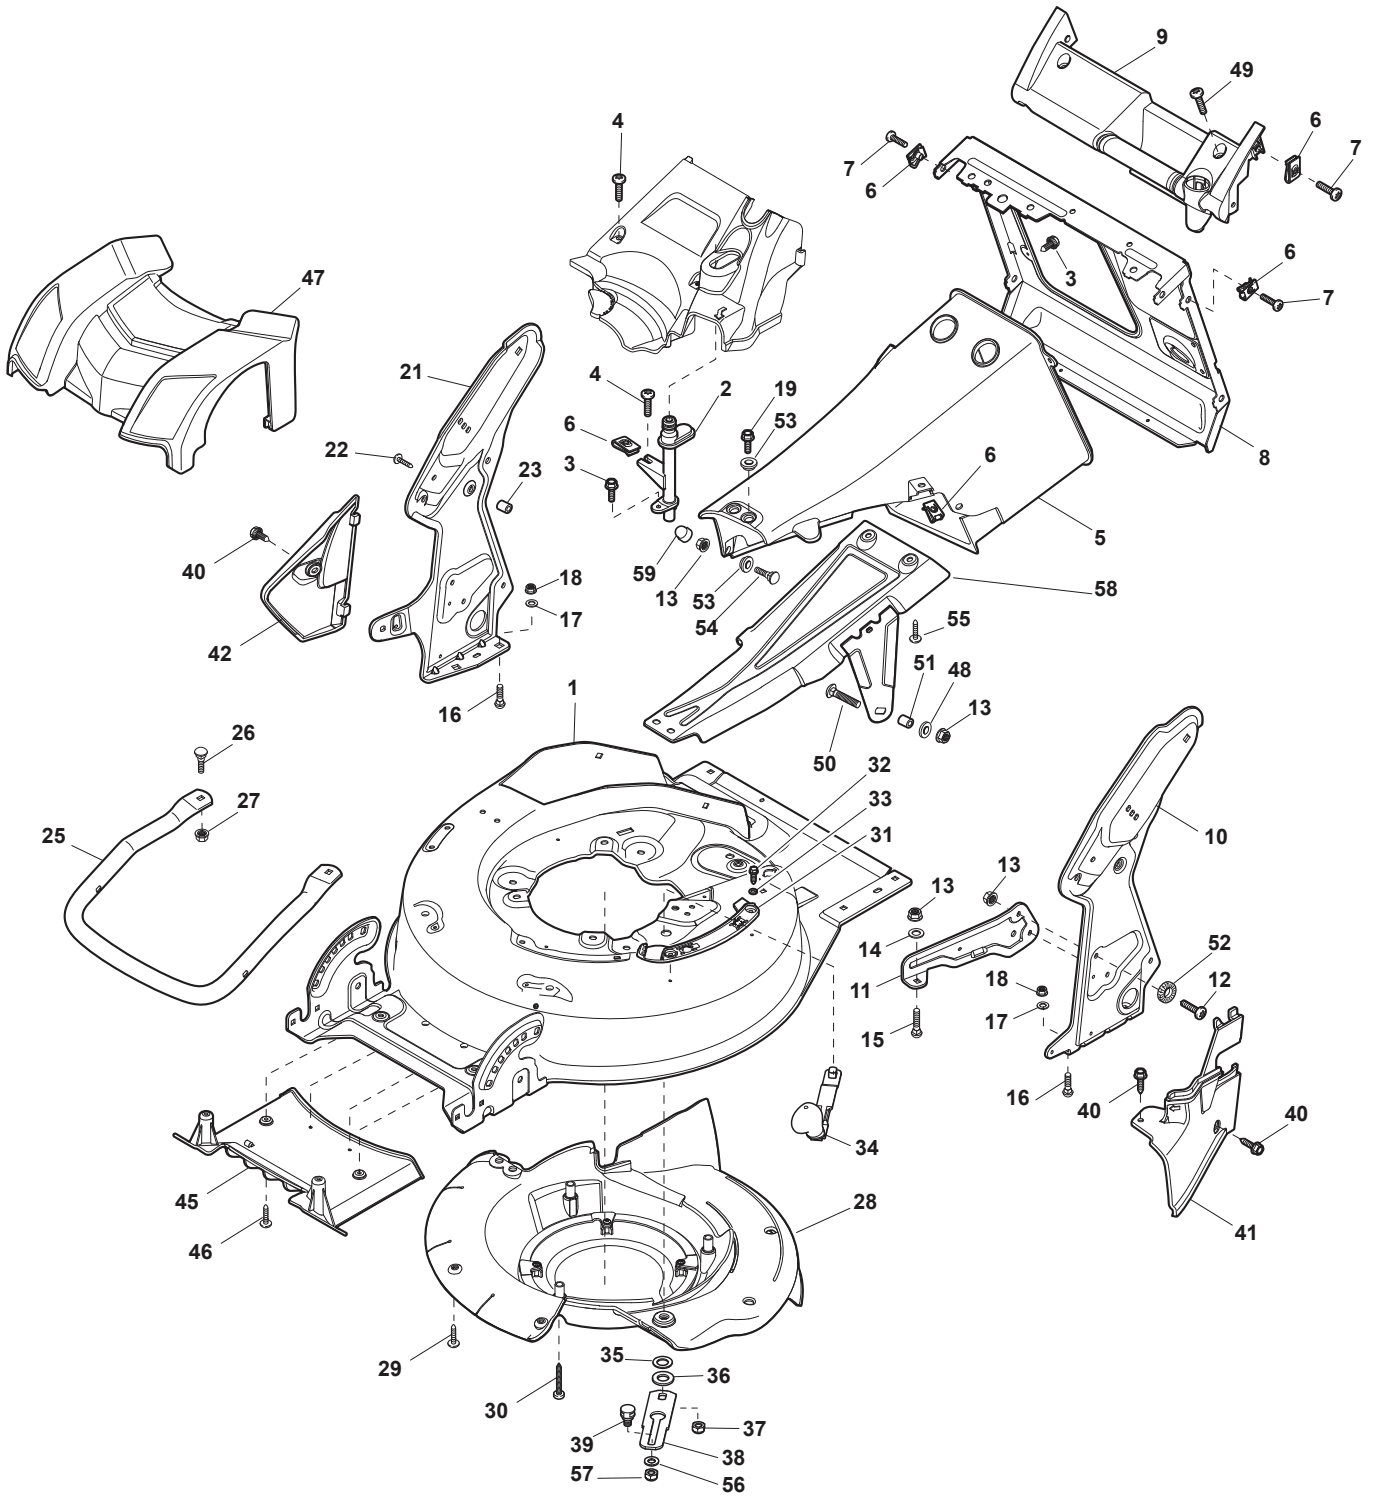

DML 554 W TR 4S

WBH Petrol Steel Deck And Height Adjusting

Issue 7 - 2015

Fig.	Quantity	Part No	Description	Notes
54	1	112794986/0	Screw	
55	2	112727799/0	Screw	
56	1	112521350/0	Washer	
57	1	112155000/0	Nut	
58	1	381608501/0	Stiffening Lower	
59	1	118203853/0	Screw