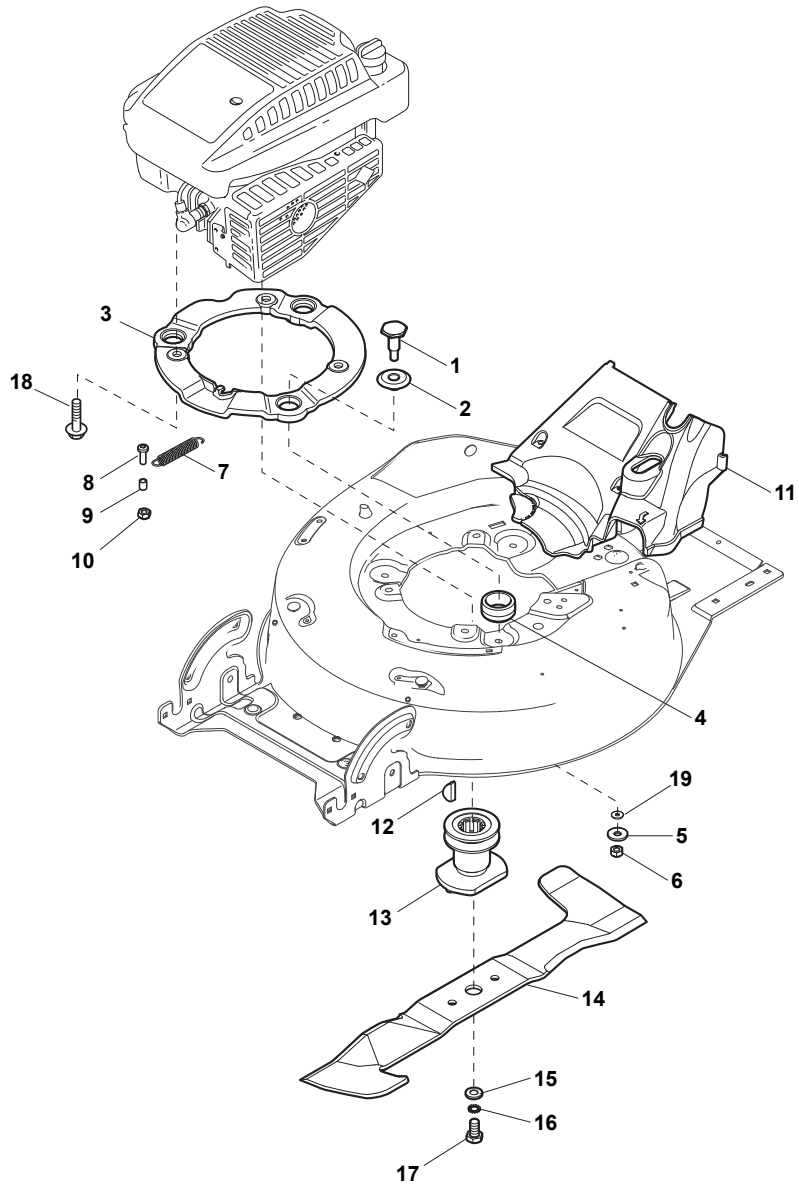

DML 554 W TR 4S

WBH Petrol Steel Blade

Issue 7 - 2015

Fig.	Quantity	Part No	Description	Notes
1	3	122519816/0	Pin	
2	3	322672201/0	Washer	
3	1	322207226/0	Flange	
4	3	322250014/0	Rubber	
5	3	112521350/0	Washer	
6	3	112155000/0	Nut	
7	1	122450461/0	Spring	
8	1	112727801/0	Screw	
9	1	122170846/0	Screw	
10	1	112154510/0	Nut	
11	1	322060230/0	Belt Protection	
12	1	112139100/0	Feather, Crankshaft Ø 22,2	
12	1	112139150/0	Feather, Crankshaft Ø 25	
13	1	122465638/1	Hub With Pulley, Crankshaft Ø 22.2	
13	1	122465639/1	Hub With Pulley, Crankshaft Ø 25	
14	1	181004454/0	Mulching Blade	
15	1	122160400/0	Elastic Disc	
16	1	112523080/0	Washer	
17	1	112736815/0	Screw	
18	3	112735108/1	Screw	
19	3	122170850/0	Spacer