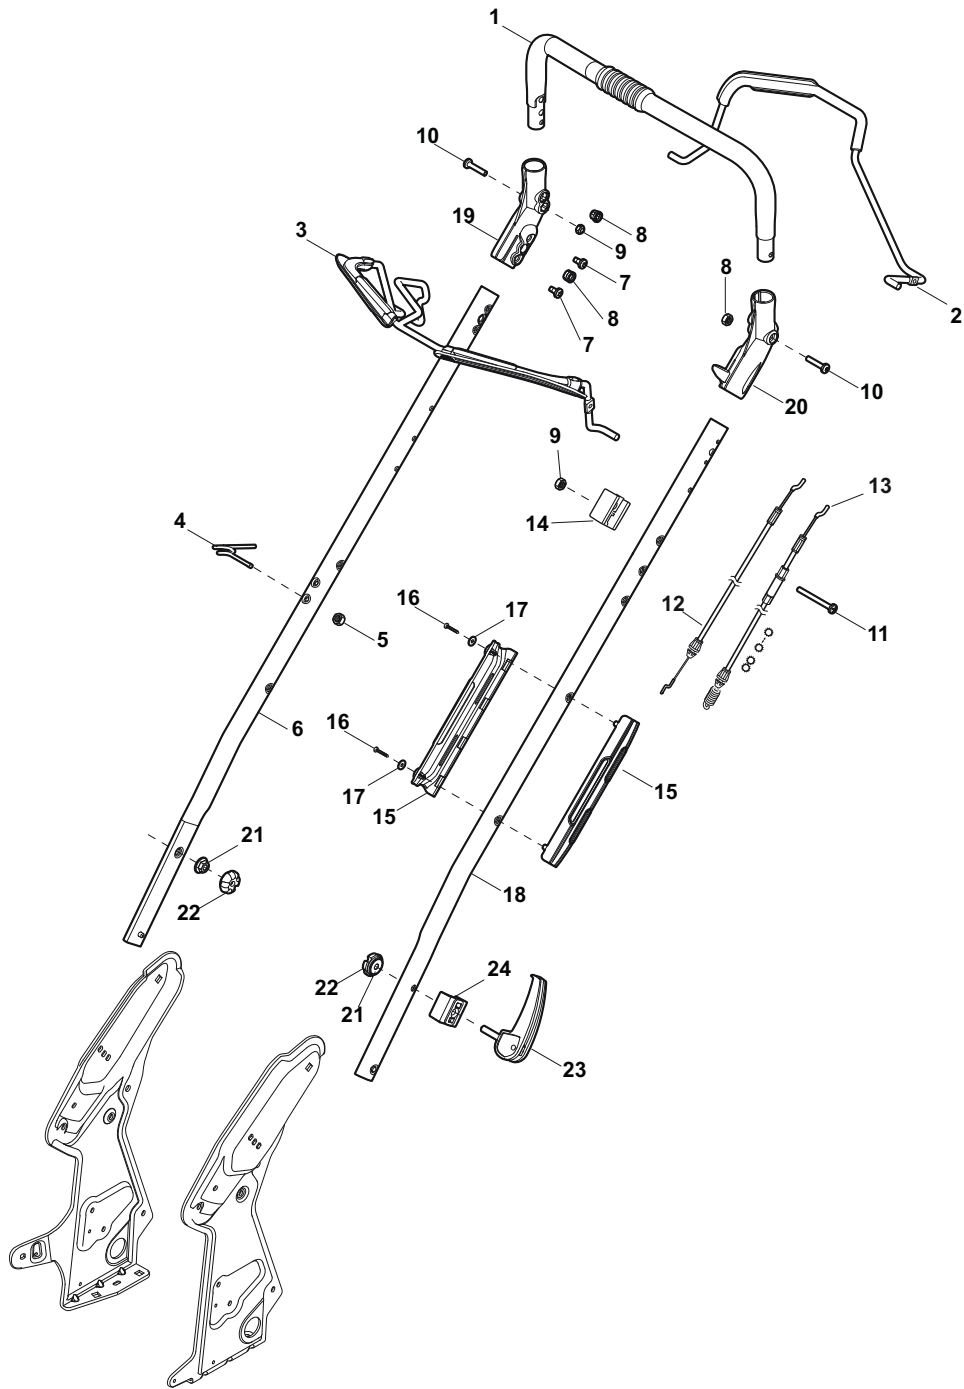

Fig.	Quantity	Part No	Description	Notes
1	1	381006670/2	Handle Tube	
2	1	381003349/0	Lever, Driving	
3	1	381003344/0	Lever, Engine Brake	
4	1	122430309/0	Spring	
5	1	112154330/0	Nut	
6	1	381006821/0	Handle Grey, Right	
6	1	381006895/0	Handle Black, Right	
7	4	112735662/1	Screw	
8	3	322041967/1	Bushing	
9	3	112154510/0	Nut	
10	2	112728721/0	Screw	
11	1	112727786/0	Screw	
12	1	181030065/0	Cable, Thread Engine Brake	
13	1	381030067/0	Cable Rear Drive	
14	1	181005507/0	Throttle Cable	GGP Engine
14	1	181005508/0	Throttle Cable	B&S Engine
14	1	181005529/0	Throttle Cable	Honda Engine
15	1	322806644/0	Protection	
16	2	112727812/0	Screw	
17	2	112523000/1	Washer	
18	1	381006823/0	Handle Grey, Left	
18	1	381006897/0	Handle Black, Left	
19	1	322488301/0	Joint Sleeve Grey Right	
20	1	322488303/0	Joining Sleeve Grey Left	
21	2	112154220/0	Nut	
22	2	322399835/0	Knob	
23	2	381003253/0	Handle	
24	2	322680017/0	Washer	

Fig.	Quantity	Part No	Description	Notes
1	1	381006670/2	Handle Tube	
2	1	381003349/0	Lever, Driving	
3	1	381003344/0	Lever, Engine Brake	
4	1	122430309/0	Spring	
5	1	112154330/0	Nut	
6	1	381006821/0	Handle Grey, Right	
6	1	381006895/0	Handle Black, Right	
7	4	112735662/1	Screw	
8	3	322041967/1	Bushing	
9	3	112154510/0	Nut	
10	2	112728721/0	Screw	
11	1	112727786/0	Screw	
12	1	181030066/0	Cable, Thread Engine Brake	
13	1	381030068/0	Cable Rear Drive	
14	1	322551639/0	Fixed Plate	
15	1	322806644/0	Protection	
16	2	112727812/0	Screw	
17	2	112523000/1	Washer	
18	1	381006823/0	Handle Grey, Left	
18	1	381006897/0	Handle Black, Left	
19	1	322488301/0	Joint Sleeve Grey Right	
20	1	322488303/0	Joining Sleeve Grey Left	
21	2	112154220/0	Nut	
22	2	322399835/0	Knob	
23	2	381003253/0	Handle	
24	2	322680017/0	Washer	