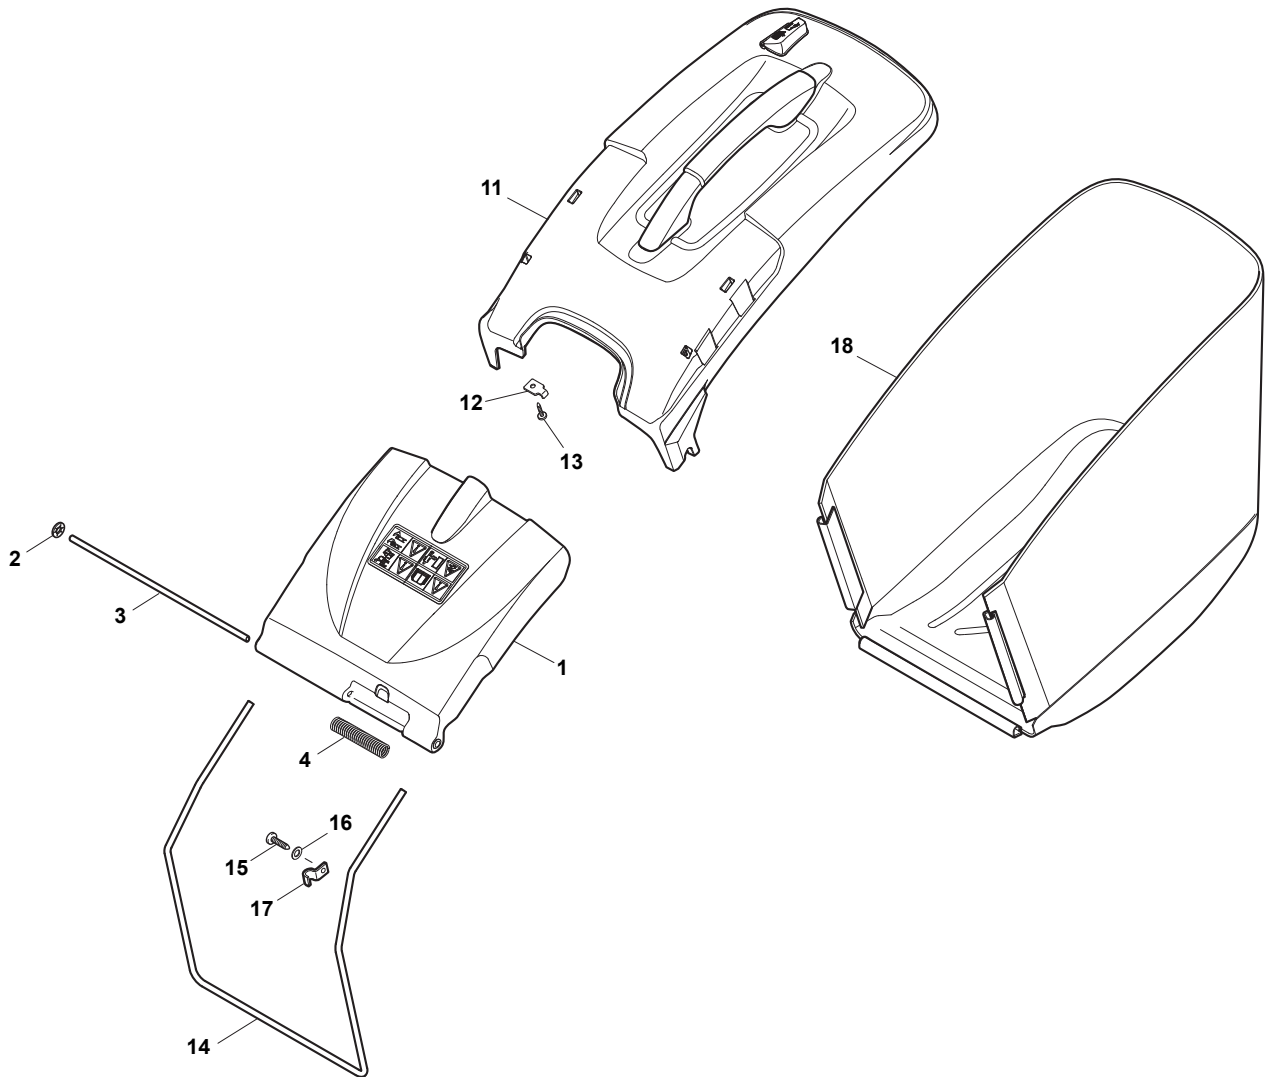

DML 554 W TR 4S

WBH Petrol Steel Grass-Catcher

Issue 7 - 2015

Fig.	Quantity	Part No	Description	Notes
11	1	381486032/0	Upper Grasscat.+Handle+Full Bag Dm	
18	1	181102335/0	Fabric Box Stiga	Stiga
1	1	322600180/4	Stone-Guard	Black
2	2	112604899/0	Crown Fastener	
3	1	122517863/0	Pin	
4	1	122450455/1	Spring	
11	1	381486007/0	Upper Grasscat.+Handle+Full Bag Dm	
12	2	322545159/0	Plate	
13	2	112728689/0	Screw	
14	1	122608542/0	Lower Stiffening	
15	2	112728689/0	Screw	
16	2	112521320/0	Washer	
17	2	325774220/0	Bracket	
18	1	181002298/2	Box, Fabric	Without Logo - Black
18	1	181002303/2	Fabric Box Castelgarden	Castelgarden