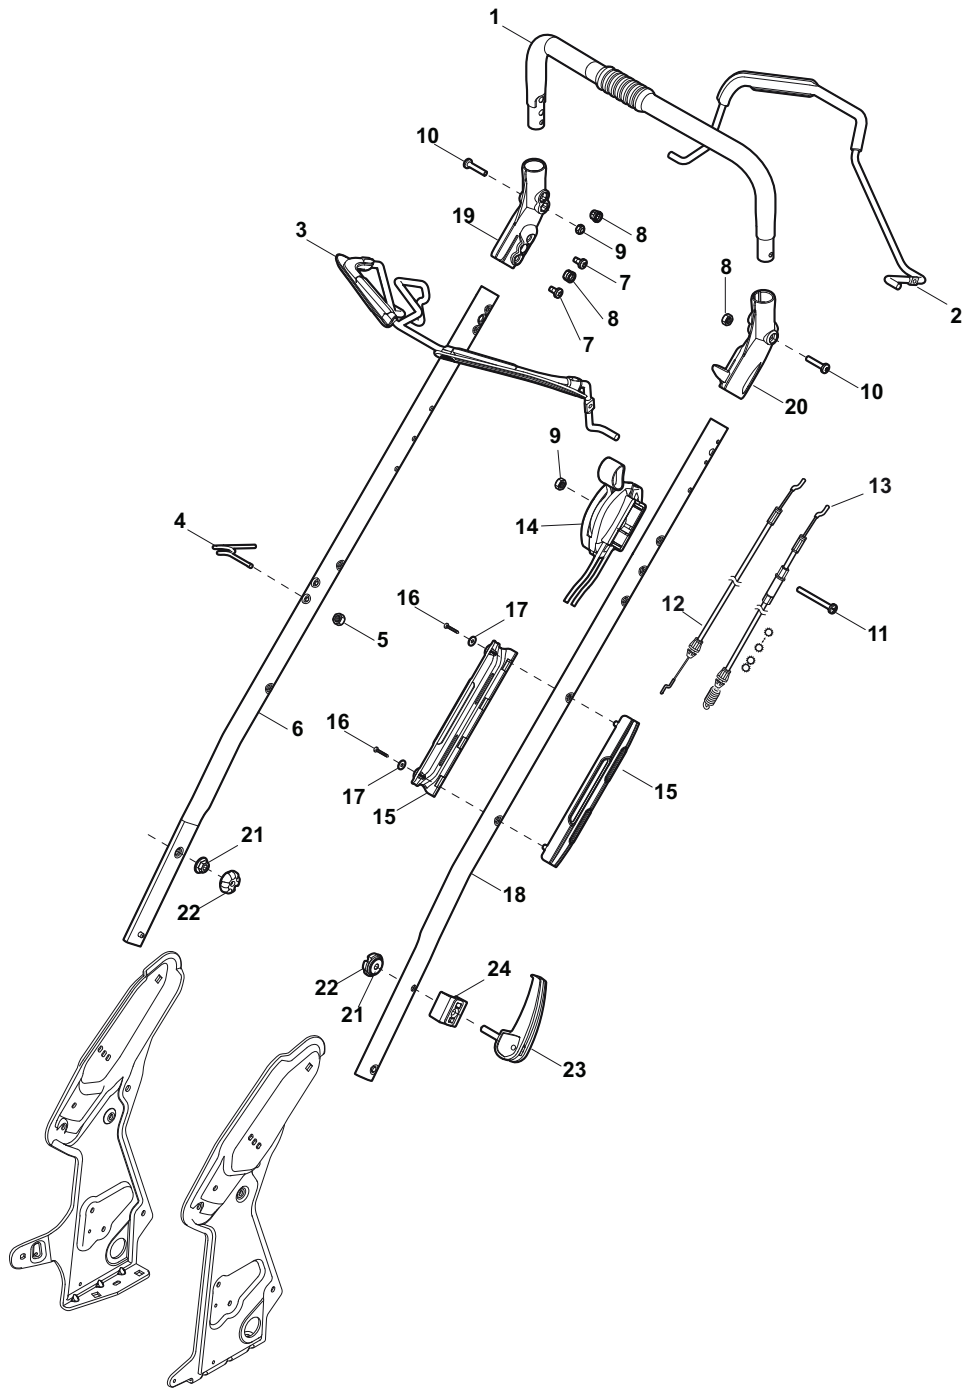

Fig.	Quantity	Part No	Description	Notes
1	1	381006670/2	Handle Tube	
2	1	381003349/0	Lever, Driving	
3	1	381003344/0	Lever, Engine Brake	
4	1	122430309/0	Spring	
5	1	112154330/0	Nut	
6	1	381006821/0	Handle Grey, Right	
6	1	381006895/0	Handle Black, Right	
7	4	112735662/1	Screw	
8	3	322041967/1	Bushing	
9	3	112154510/0	Nut	
10	2	112728721/0	Screw	
11	1	112727786/0	Screw	
12	1	181030065/0	Cable, Thread Engine Brake	
13	1	381030067/0	Cable Rear Drive	
14	1	181005507/0	Throttle Cable	GGP Engine
14	1	181005508/0	Throttle Cable	B&S Engine
14	1	181005529/0	Throttle Cable	Honda Engine
15	1	322806644/0	Protection	
16	2	112727812/0	Screw	
17	2	112523000/1	Washer	
18	1	381006823/0	Handle Grey, Left	
18	1	381006897/0	Handle Black, Left	
19	1	322488301/0	Joint Sleeve Grey Right	
20	1	322488303/0	Joining Sleeve Grey Left	
21	2	112154220/0	Nut	
22	2	322399835/0	Knob	
23	2	381003253/0	Handle	
24	2	322680017/0	Washer	

Fig.	Quantity	Part No	Description	Notes
1	1	122570132/0	Left Pinion	
2	4	112608600/0	Seeger	
3	2	119216035/0	Bearing	
4	1	122570131/0	Right Pinion	
5	2	122753000/0	Pin	
11	1	181003107/1	Gear Box	
12	1	122601932/0	Pulley	
13	1	112645700/0	Elastic Pin	
14	1	122033298/0	Adjustment Rod	
17	2	322675113/0	Washer	
20	1	112154510/0	Nut	
21	1	112674550/0	Screw	
22	1	112523050/0	Washer	
23	1	135064386/0	Belt	
24	1	122601914/0	Pulley	
25	1	322322835/0	Lever	
26	1	112154510/0	Nut	
27	1	112815205/0	Screw	
28	1	322806637/1	Support	
29	1	112154510/0	Nut	
30	1	112815240/0	Screw	
31	1	122671653/0	Washer	
32	1	122601915/0	Pulley	
33	1	122671656/0	Washer	
34	1	112154510/0	Nut	
35	1	381007189/0	Speed Control Ass.Y	
36	1	322399820/0	Knob	
37	2	112728702/0	Screw	
38	2	112728536/0	Screw	