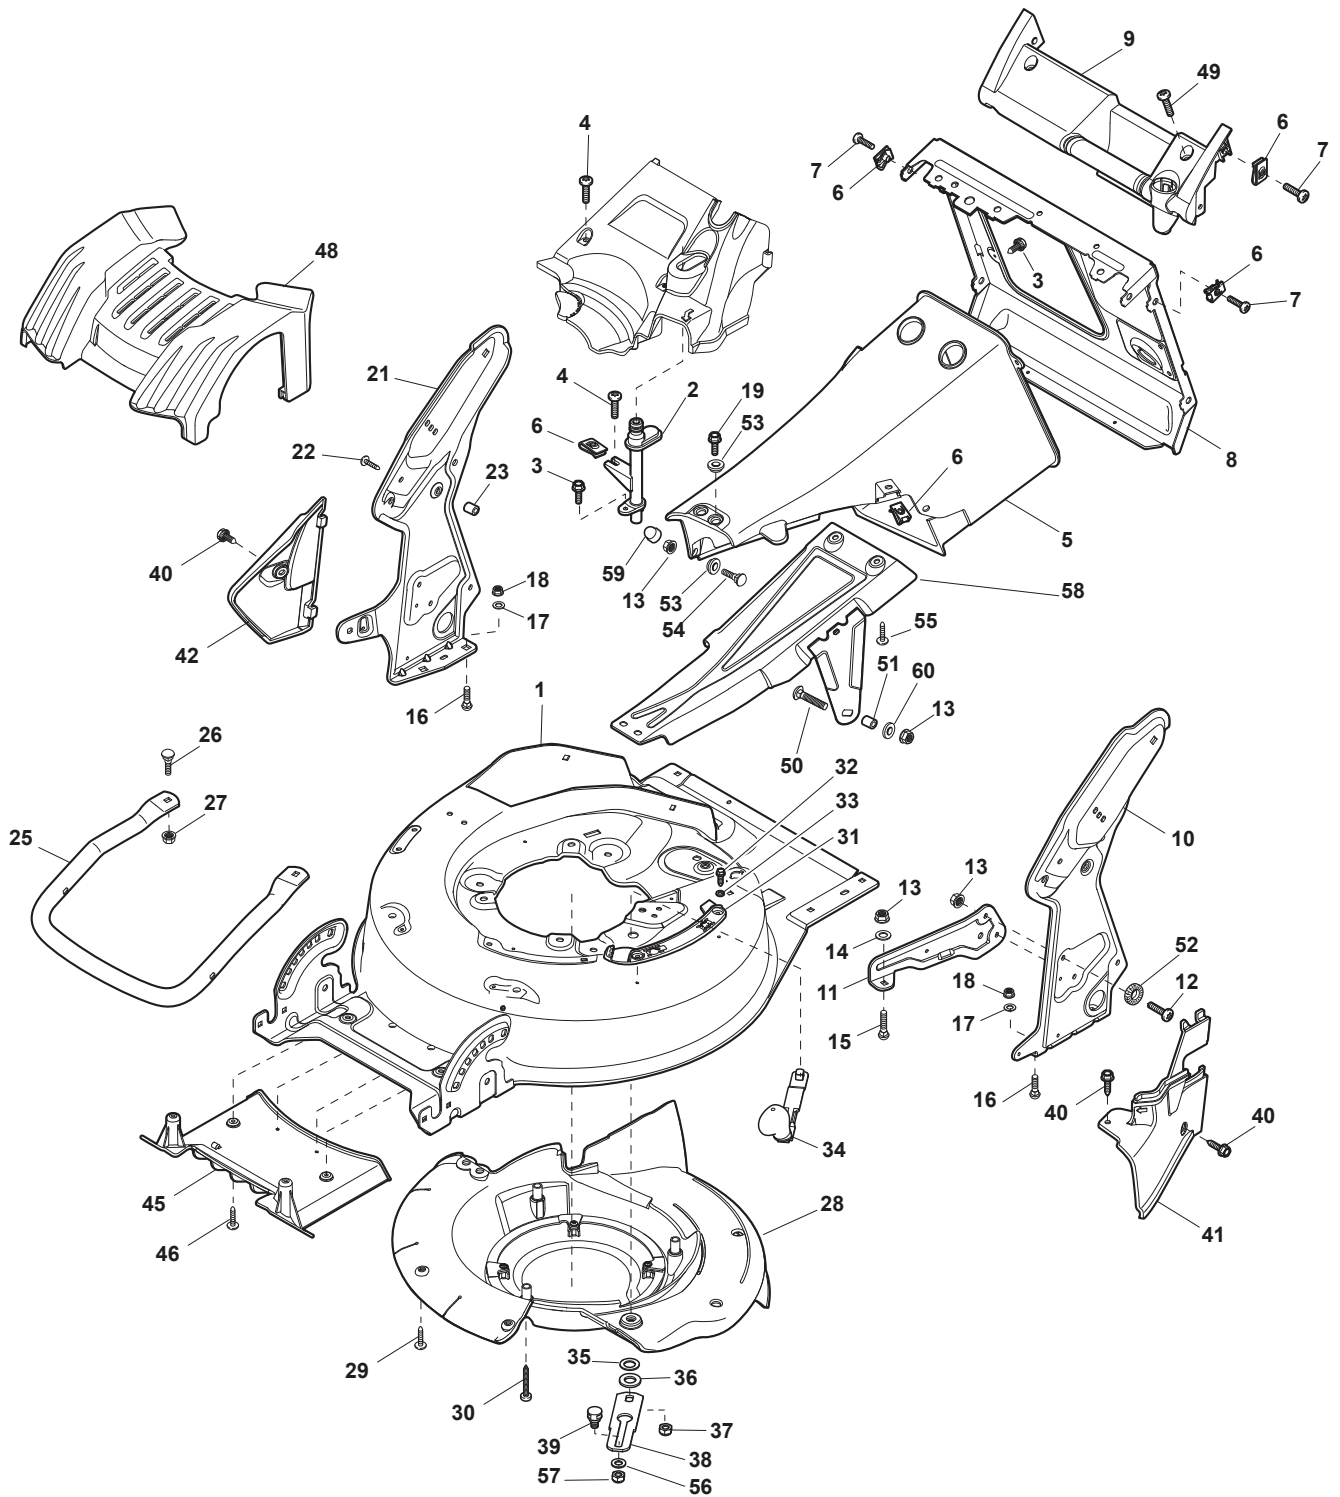

DML 554 W TR 4S

WBH Petrol Steel Deck And Height Adjusting

Issue 7 - 2015

Fig.	Quantity	Part No	Description	Notes
53	6	325160039/0	Spacer	
54	1	112794986/0	Screw	
55	2	112727799/0	Screw	
56	1	112521350/0	Washer	
57	1	112155000/0	Nut	
58	1	381608501/0	Stiffening Lower	
59	1	118203853/0	Screw	
60	1	112523040/0	Washer