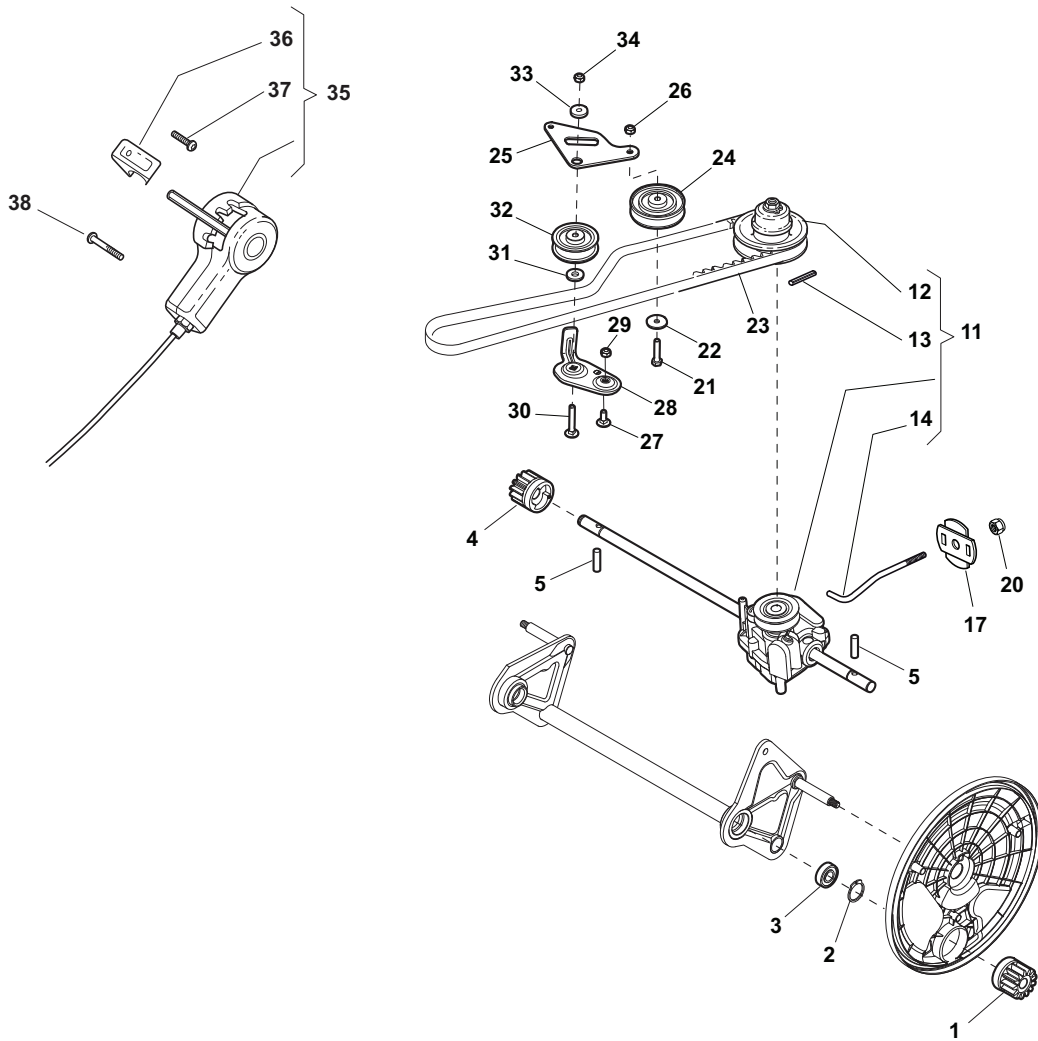

Fig.	Quantity	Part No	Description	Notes
1	1	381006670/2	Handle Tube	
2	1	381003349/0	Lever, Driving	
3	1	381003344/0	Lever, Engine Brake	
4	1	122430309/0	Spring	
5	1	112154330/0	Nut	
6	1	381006821/0	Handle Grey, Right	
6	1	381006895/0	Handle Black, Right	
7	4	112735662/1	Screw	
8	3	322041967/1	Bushing	
9	3	112154510/0	Nut	
10	2	112728721/0	Screw	
11	1	112727786/0	Screw	
12	1	181030066/0	Cable, Thread Engine Brake	
13	1	381030068/0	Cable Rear Drive	
14	1	322551639/0	Fixed Plate	
15	1	322806644/0	Protection	
16	2	112727812/0	Screw	
17	2	112523000/1	Washer	
18	1	381006823/0	Handle Grey, Left	
18	1	381006897/0	Handle Black, Left	
19	1	322488301/0	Joint Sleeve Grey Right	
20	1	322488303/0	Joining Sleeve Grey Left	
21	2	112154220/0	Nut	
22	2	322399835/0	Knob	
23	2	381003253/0	Handle	
24	2	322680017/0	Washer	

Fig.	Quantity	Part No	Description	Notes
1	1	122570132/0	Left Pinion	
2	4	112608600/0	Seeger	
3	2	119216035/0	Bearing	
4	1	122570131/0	Right Pinion	
5	2	122753000/0	Pin	
11	1	181003107/1	Gear Box	
12	1	122601932/0	Pulley	
13	1	112645700/0	Elastic Pin	
14	1	122033298/0	Adjustment Rod	
17	2	322675113/0	Washer	
20	1	112154510/0	Nut	
21	1	112674550/0	Screw	
22	1	112523050/0	Washer	
23	1	135064386/0	Belt	
24	1	122601914/0	Pulley	
25	1	322322835/0	Lever	
26	1	112154510/0	Nut	
27	1	112815205/0	Screw	
28	1	322806637/1	Support	
29	1	112154510/0	Nut	
30	1	112815240/0	Screw	
31	1	122671653/0	Washer	
32	1	122601915/0	Pulley	
33	1	122671656/0	Washer	
34	1	112154510/0	Nut	
35	1	381007189/0	Speed Control Ass.Y	
36	1	322399820/0	Knob	
37	2	112728702/0	Screw	
38	2	112728536/0	Screw	