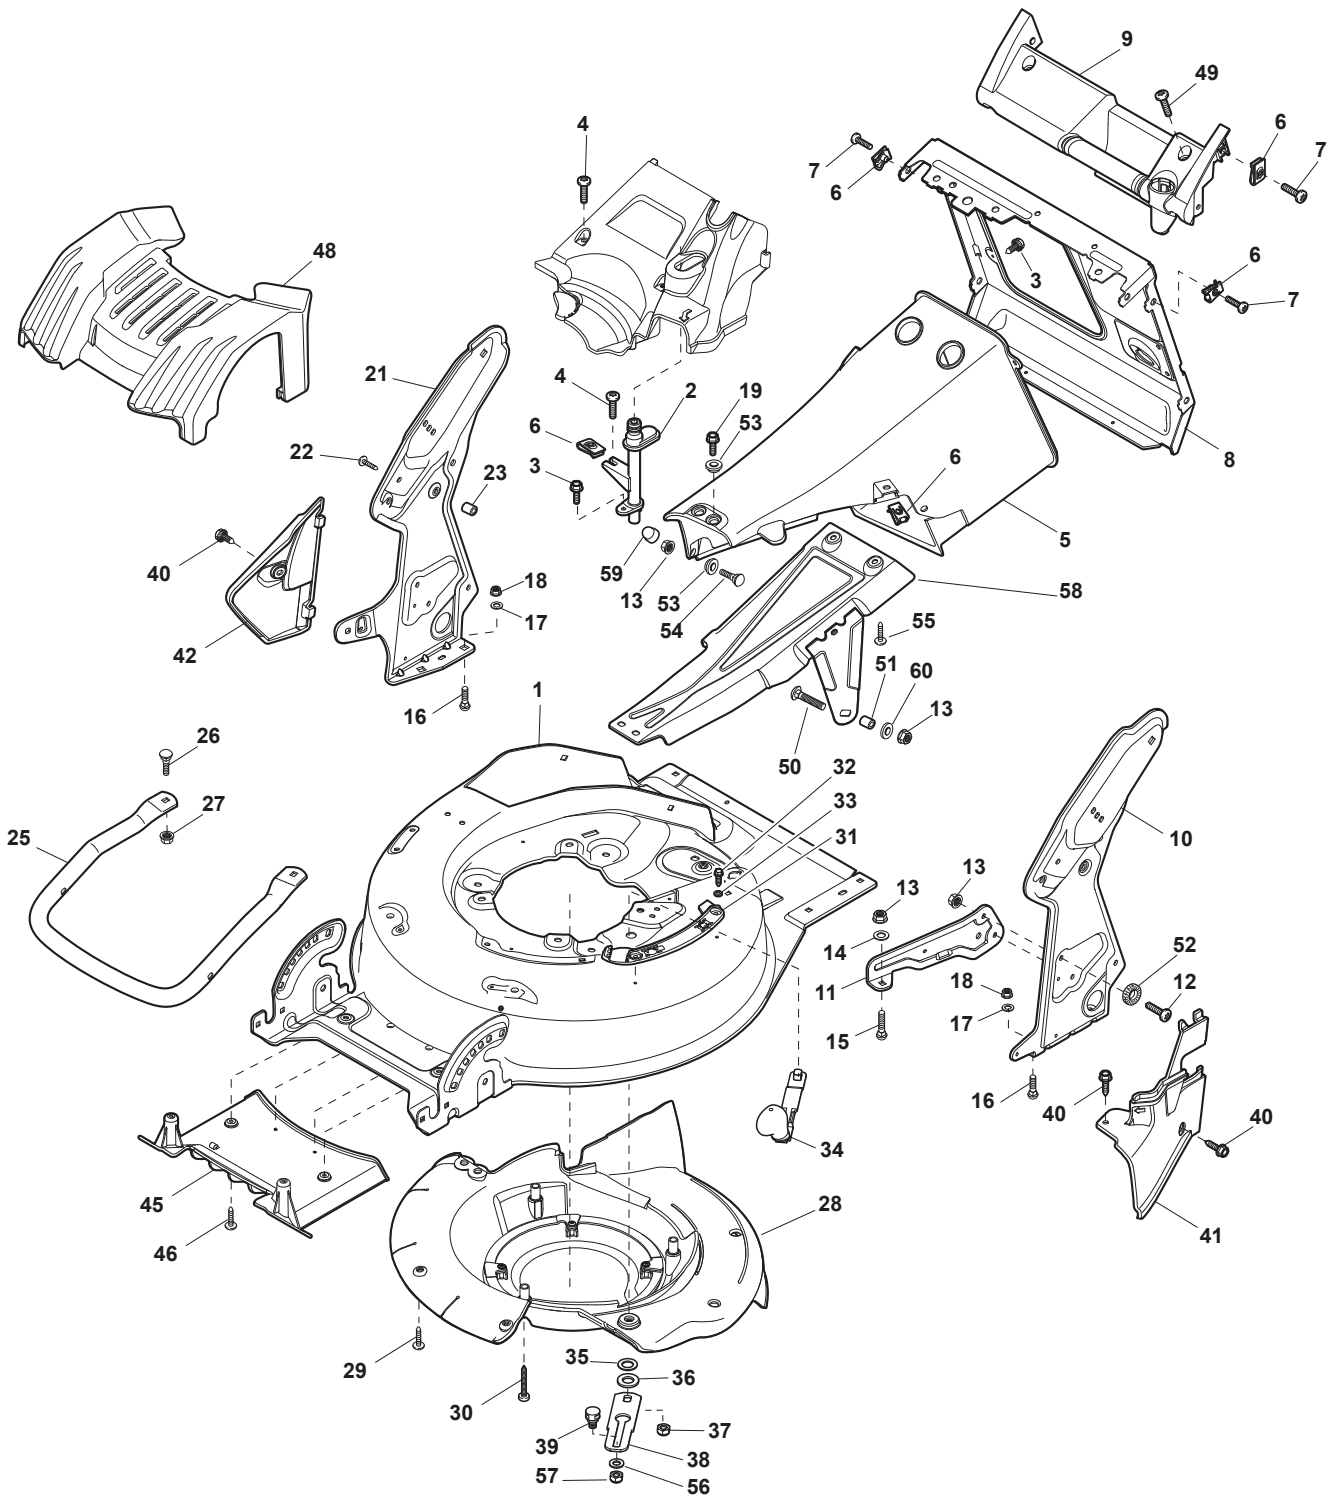

Fig.	Quantity	Part No	Description	Notes
1	1	381003875/0	Yellow Deck	
1	1	381004740/0	Grey Deck	
2	1	322034001/1	Washing Connection	
3	5	125943004/0	Screw	
4	2	112727802/0	Screw	
5	1	322108294/0	Ejection Conveyor Yellow	
6	12	112437507/0	Rapid Fixing Plate	
7	8	112727802/0	Screw	
8	1	381545321/1	Rear Plate	
8	1	381545323/1	Rear Plate	
9	1	322785282/0	Stone Guard Support	
10	1	381545333/0	Left Bracket	
11	1	322545191/0	Tie Rod Plate	
12	2	112727803/0	Screw	
13	4	112154510/0	Nut	
14	1	112521330/0	Washer	
15	1	112815200/0	Screw	
16	4	112818690/0	Screw	
17	4	112521350/0	Washer	
18	4	112155000/0	Nut	
19	2	112727801/0	Screw	
21	1	381545331/0	Right Bracket	
22	2	112735662/1	Screw	
23	2	122534128/0	Stake	
25	2	381393702/0	Protection	
26	2	112815205/0	Screw	
27	2	112154510/0	Nut	
28	1	381102203/0	Complete Mulching Carter	
29	2	125943004/0	Screw	
30	3	112735115/0	Screw	
31	1	322500052/2	Shoe	
32	2	112731580/0	Screw	
33	2	112521331/0	Washer	
34	1	381003338/0	Mulching Engage Lever Assy Dm (Ric)	
35	1	321660100/0	Washer	
36	1	112521370/0	Washer	
37	1	112154210/0	Nut	
38	1	322320009/0	Control Lever	
39	1	122042022/0	Mulching Compass Wbh Diamond	
40	3	125943004/0	Screw	
41	1	322109830/0	Rear Left Side Cover Deck Black	
42	1	322109825/0	Rear Right Side Cover Deck Black	
45	1	322500101/0	Front Combi	
46	2	112728703/0	Screw	
48	1	322226140/0	Mask, Yellow	
48	1	322226141/0	Mask, Black	
48	1	322226200/0	Mask, Grey	
49	2	112727801/0	Screw	
50	2	112815270/0	Screw	
51	2	122042023/0	Bushing	
52	2	112540040/0	Washer