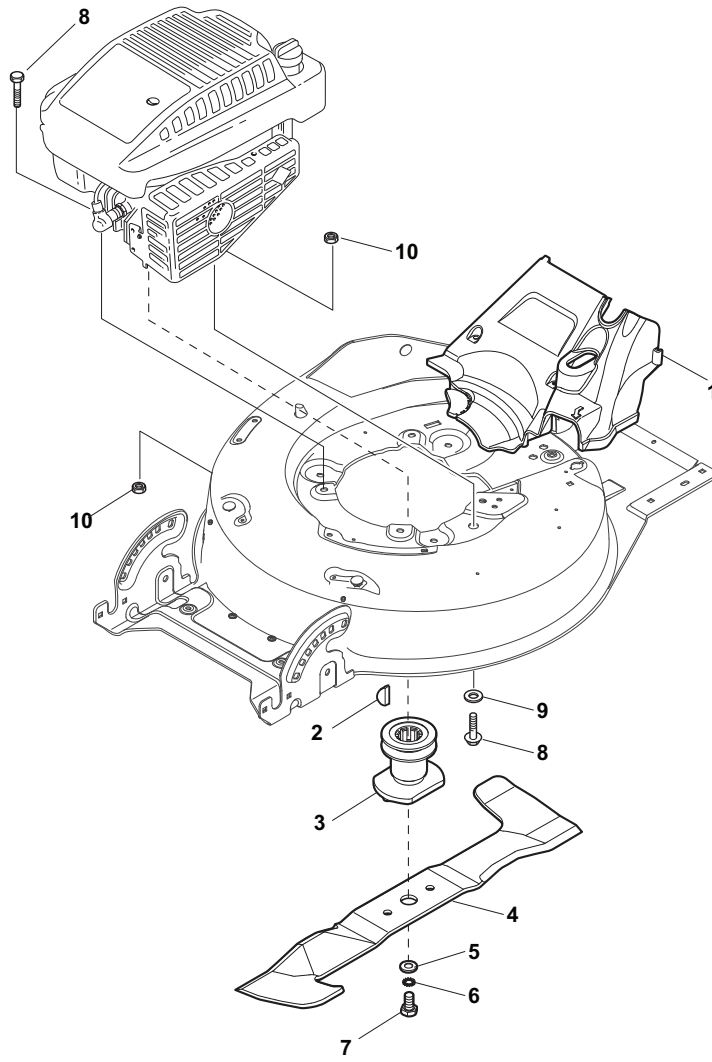

Fig.	Quantity	Part No	Description	Notes
1	1	381302801/0	Front Wheel Axle	
2	4	112815205/0	Screw	
3	4	112154510/0	Nut	
4	2	112727799/0	Screw	
5	2	112523040/0	Washer	
6	2	112154510/0	Nut	
8	2	381007394/1	Wheel	
9	4	119216035/0	Bearing	
10	2	112521350/0	Washer	
11	2	112155000/0	Nut	
12	2	322110597/0	Hub Cap Grey	
13	1	381002035/0	Rod, Height Adjustment	
14	2	112436051/0	Plate	
15	1	122450459/1	Spring	
16	1	381003337/1	Lever, Height Adjustment	
17	1	322570202/0	Adjustment Plate	
21	1	322602012/1	Height Adj. Button	
22	1	122450462/0	Spring	
23	1	112000930/0	Benzing Ring	
24	1	122033351/1	Rod	
25	1	381002899/0	Rear Wheel Axle	
26	2	322600179/0	Internal Wheel Protection	
27	6	112728691/0	Screw	
28	2	322120113/0	Wheels Crown	
29	2	381007398/1	Wheel	
30	4	119216035/0	Bearing	
31	2	112521350/0	Washer	
32	2	112155000/0	Nut	
33	2	322110599/0	Hub Cap Grey	

DML 554 W TR 4S

WBH Petrol Steel Ejection-Guard

Issue 7 - 2015

Fig.	Quantity	Part No	Description	Notes
1	2	112727803/0	Screw	
2	1	322806635/1	Fulcrum Pin	
3	1	322783010/1	Safety Button	
4	1	122450456/0	Spring	
5	1	122517864/0	Pin	
6	1	122450457/0	Safety Spring	
7	1	122517866/0	Pin	
9	2	112728706/0	Screw	
10	1	322600200/0	Ejection Guard	
11	1	322393633/0	Handle	
15	1	322108289/0	Side Ejection Conveyor	