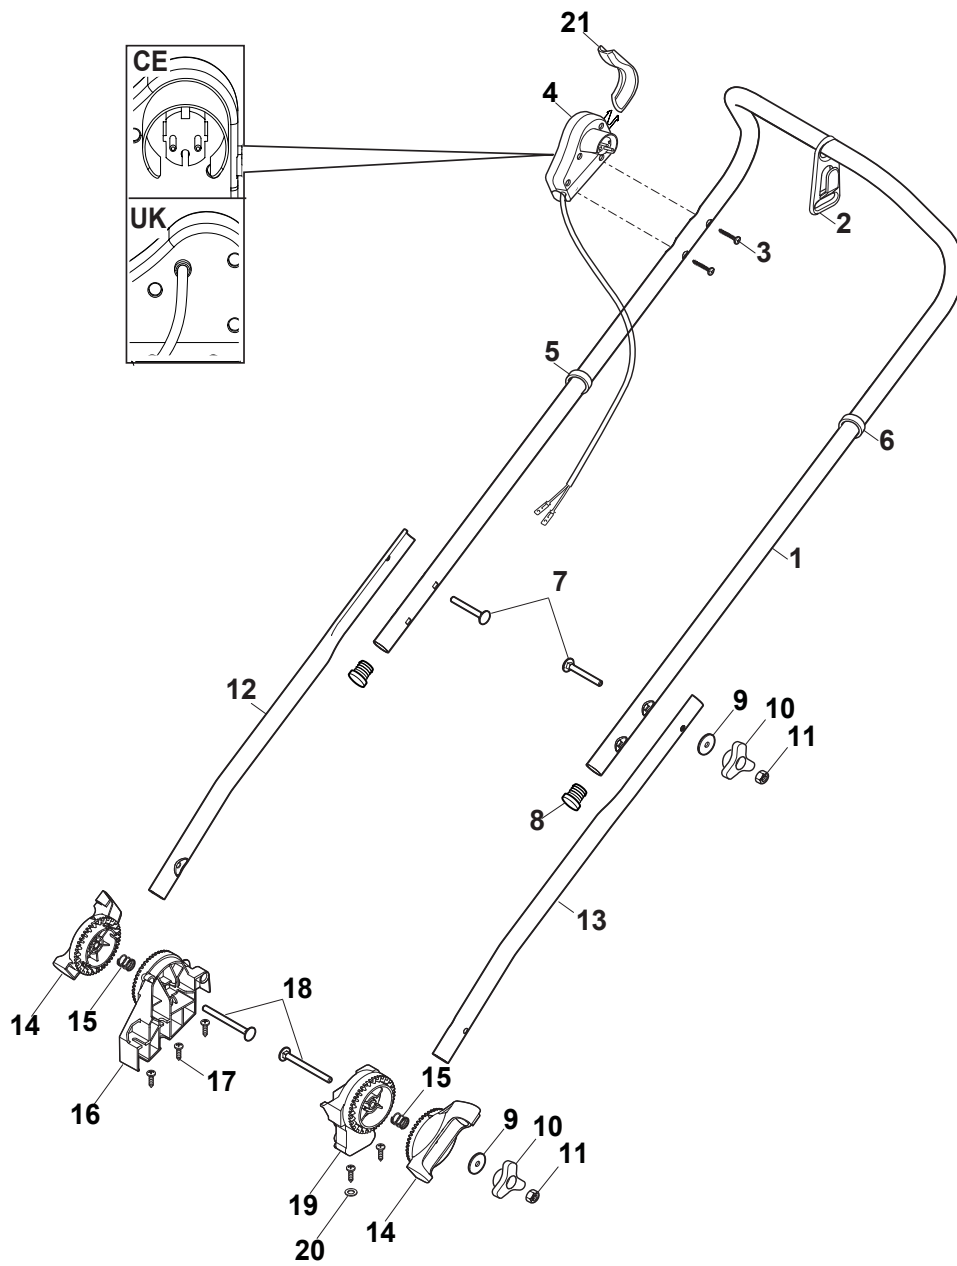

Fig.	Quantity	Part No	Description	Notes
9	4	322319526/0	Fixing Lever Handle	Grey
11	2	322246102/0	Handle Joint	
13	2	322745055/0	Right Joint	
15	1	322745056/0	Left Joint	
1	1	322291070/0	Upper Half Handgrip Switch	
2	1	381600521/1	Dead Hand Switch CE	CE plugg
2	1	381600523/0	Dead Hand Switch UK	UK plugg - Yellow
2	1	381600527/0	Dead Hand Switch UK	UK plugg - Red
3	1	322291071/0	Lower Half Handgrip Switch	
4	11	112728713/0	Screw	
5	1	381007515/0	Handle Lower Part	
6	1	122192000/1	Clamp	
7	4	112523050/0	Washer	
8	4	122524352/0	Pin	
9	4	322319519/0	Fixing Lever Handle	Yellow
10	2	122943016/0	Screw	
12	2	122430210/0	Bearing	
14	5	112728714/0	Screw	
16	2	122943017/0	Screw	
18	2	118566112/0	Push Road	
19	2	381007513/0	Handle Lower Part	
20	1	381007514/0	Right Handle, Lower Part	
21	1	112521320/0	Washer	

Fig.	Quantity	Part No	Description	Notes
1	1	381007516/0	Handle, Upper Part	
10	4	122399900/0	Knob	
11	4	112154521/0	Nut	
12	1	381007517/0	Right Handle, Lower Part	
13	1	381007518/0	Left Handle, Lower Part	
14	2	322246102/0	Handle Joint	
15	2	122430210/0	Bearing	
16	2	322745055/0	Right Joint	
17	5	112728714/0	Screw	
18	2	122943017/0	Screw	
19	1	322745056/0	Left Joint	
2	1	322195101/4	Fairlead	
20	1	112521320/0	Washer	
CE	1	381600547/0	Dead Hand Switch CE	CE plugg
UK	1	381600548/0	Dead Hand Switch UK	UK plugg
3	2	112728701/0	Screw	
4	1	381600547/0	Dead Hand Switch CE	CE plugg
4	1	381600548/0	Dead Hand Switch UK	UK plugg
5	1	122192000/1	Clamp	
6	1	122192151/0	Fairlead Holder Clamp	
7	2	122943016/0	Screw	
8	2	118566112/0	Push Road	
9	4	112523050/0	Washer	
21	1	322319529/0	Leva Salvamotore	