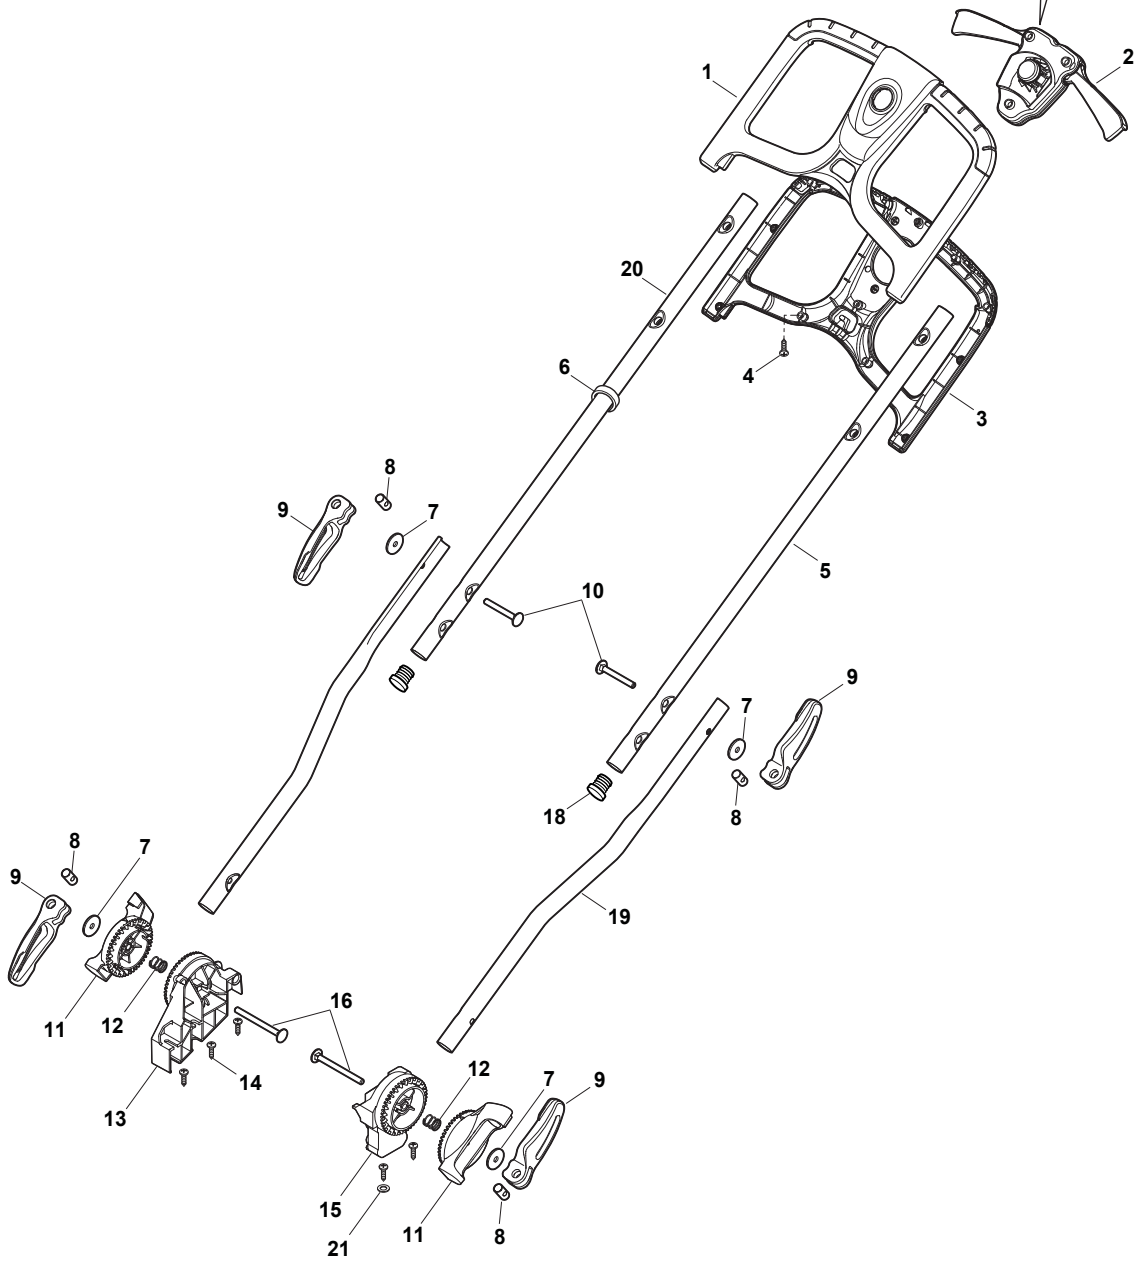

Fig.	Quantity	Part No	Description	Notes
9	4	322319526/0	Fixing Lever Handle	Grey
11	2	322246102/0	Handle Joint	
13	2	322745055/0	Right Joint	
15	1	322745056/0	Left Joint	
1	1	322291070/0	Upper Half Handgrip Switch	
2	1	381600521/1	Dead Hand Switch CE	CE plugg
2	1	381600523/0	Dead Hand Switch UK	UK plugg - Yellow
2	1	381600527/0	Dead Hand Switch UK	UK plugg - Red
3	1	322291071/0	Lower Half Handgrip Switch	
4	11	112728713/0	Screw	
5	1	381007515/0	Handle Lower Part	
6	1	122192000/1	Clamp	
7	4	112523050/0	Washer	
8	4	122524352/0	Pin	
9	4	322319519/0	Fixing Lever Handle	Yellow
10	2	122943016/0	Screw	
12	2	122430210/0	Bearing	
14	5	112728714/0	Screw	
16	2	122943017/0	Screw	
18	2	118566112/0	Push Road	
19	2	381007513/0	Handle Lower Part	
20	1	381007514/0	Right Handle, Lower Part	
21	1	112521320/0	Washer	

Fig.	Quantity	Part No	Description	Notes
1	1	381007516/0	Handle, Upper Part	
10	4	122399900/0	Knob	
11	4	112154521/0	Nut	
12	1	381007517/0	Right Handle, Lower Part	
13	1	381007518/0	Left Handle, Lower Part	
14	2	322246102/0	Handle Joint	
15	2	122430210/0	Bearing	
16	2	322745055/0	Right Joint	
17	5	112728714/0	Screw	
18	2	122943017/0	Screw	
19	1	322745056/0	Left Joint	
2	1	322195101/4	Fairlead	
20	1	112521320/0	Washer	
CE	1	381600547/0	Dead Hand Switch CE	CE plugg
UK	1	381600548/0	Dead Hand Switch UK	UK plugg
3	2	112728701/0	Screw	
4	1	381600547/0	Dead Hand Switch CE	CE plugg
4	1	381600548/0	Dead Hand Switch UK	UK plugg
5	1	122192000/1	Clamp	
6	1	122192151/0	Fairlead Holder Clamp	
7	2	122943016/0	Screw	
8	2	118566112/0	Push Road	
9	4	112523050/0	Washer	
21	1	322319529/0	Leva Salvamotore	