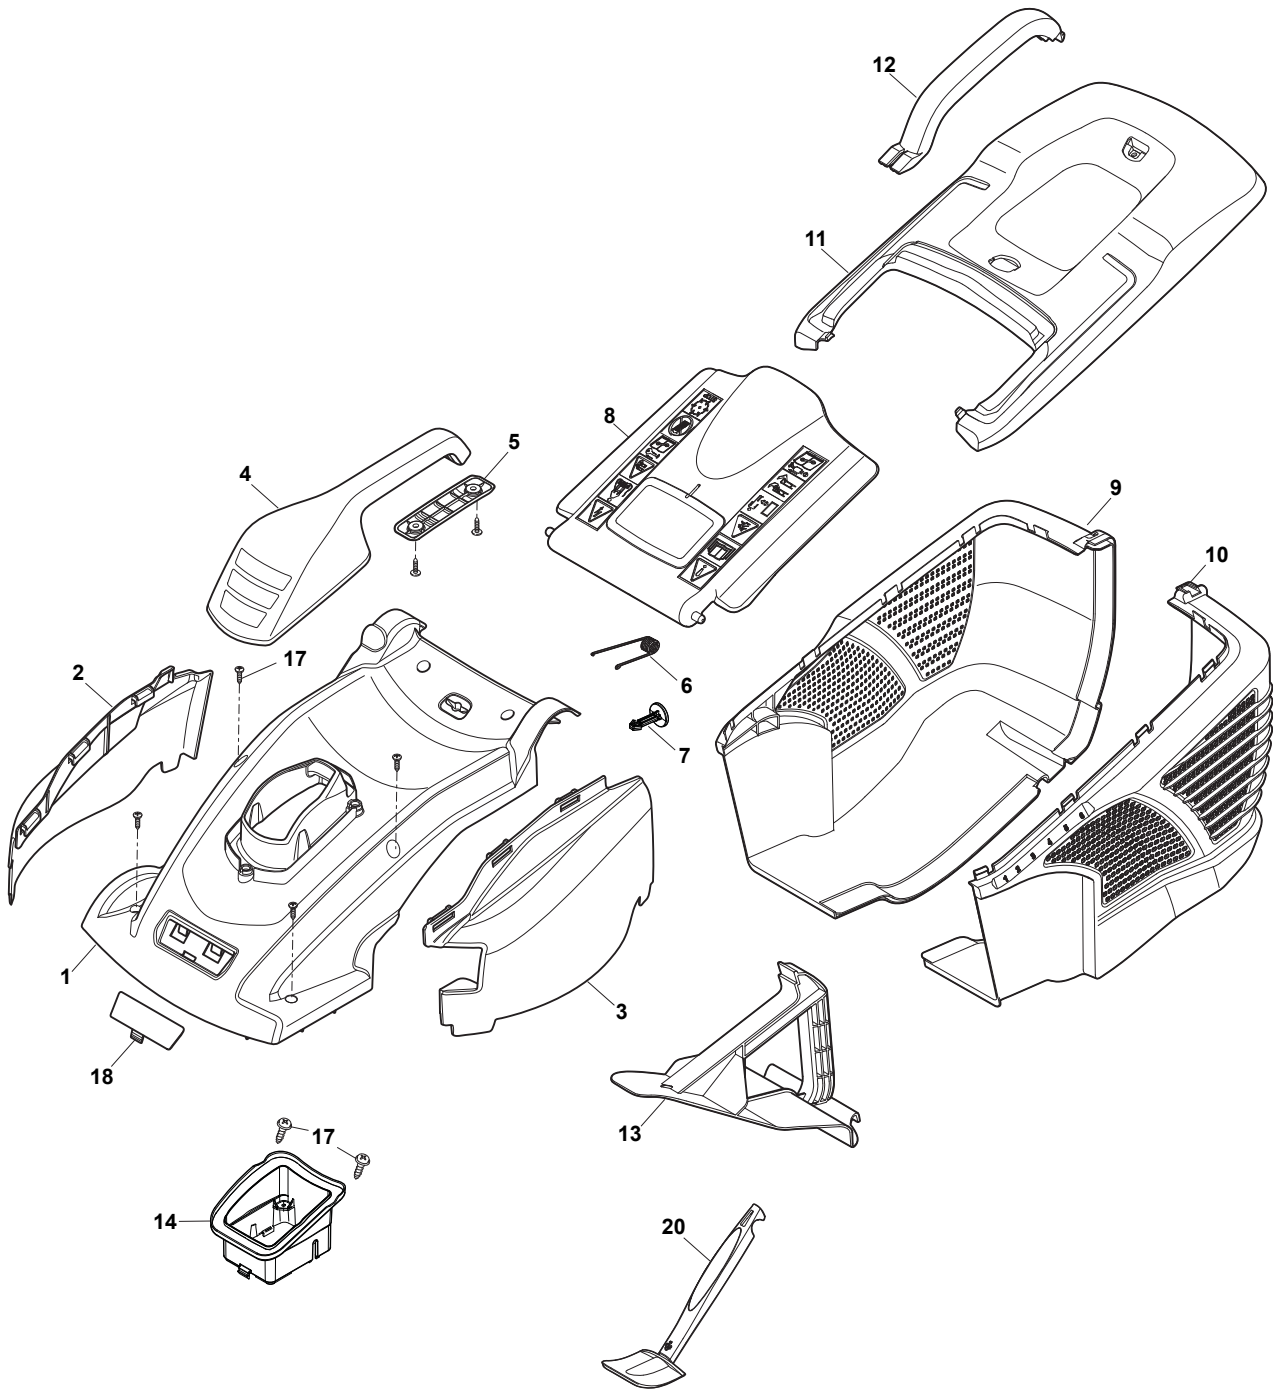

THIS INFORMATION IS NOT INTENDED FOR SALE OR RESALE, AND THIS NOTICE MUST REMAIN ON ALL COPIES.

Fig.	Quantity	Part No	Description	Notes
1	1	322066783/0	Deck STIGA Grey	
2	1	322785450/0	Support, Wheel	
9	1	322785443/0	Lever, Height Adjustment	Grey
12	1	322869690/0	Rod, Height Adjustment	Grey
15	1	322785438/0	Support, Wheel	Grey
18	1	322785449/0	Support, Wheel	
3	2	322686105/0	Wheel	
4	2	322110684/0	Hub Cap Grey	
4	2	322110691/0	Hub Cap White	
4	2	322110700/0	Hub Cap Yellow	
5	4	112604903/0	Washer	
6	1	122033425/0	Rear Wheel Axle	
7	2	322545142/0	Plate	
8	8	112728714/0	Screw	
9	1	322785414/1	Lever, Height Adjustment	Yellow
10	1	322524354/0	Pin	
11	1	122446195/0	Spring	
12	1	322869685/0	Rod, Height Adjustment	Black
13	2	322785415/0	Plate	
14	1	122033424/0	Rear Wheel Axle	
15	1	322785422/0	Support, Wheel	Black
16	2	322686104/0	Wheel	
17	2	322110683/0	Hub Cap Grey	
17	2	322110690/0	Hub Cap White	
17	2	322110699/0	Hub Cap Yellow	

Fig.	Quantity	Part No	Description	Notes
1	1	322066783/0	Deck STIGA Grey	
2	1	322785450/0	Support, Wheel	
9	1	322785443/0	Lever, Height Adjustment	Grey
12	1	322869690/0	Rod, Height Adjustment	Grey
15	1	322785438/0	Support, Wheel	Grey
18	1	322785449/0	Support, Wheel	
3	2	322686105/0	Wheel	
4	2	322110637/0	Hub Cap Grey	
5	4	112604903/0	Washer	
6	1	122033425/0	Rear Wheel Axle	
7	2	322545142/0	Plate	
8	8	112728714/0	Screw	
9	1	322785414/1	Lever, Height Adjustment	Yellow
10	1	322524354/0	Pin	
11	1	122446195/0	Spring	
12	1	322869685/0	Rod, Height Adjustment	Black
13	2	322785415/0	Plate	
14	1	122033424/0	Rear Wheel Axle	
15	1	322785422/0	Support, Wheel	Black
16	2	322686104/0	Wheel	
17	2	322110685/0	Hub Cap Grey	