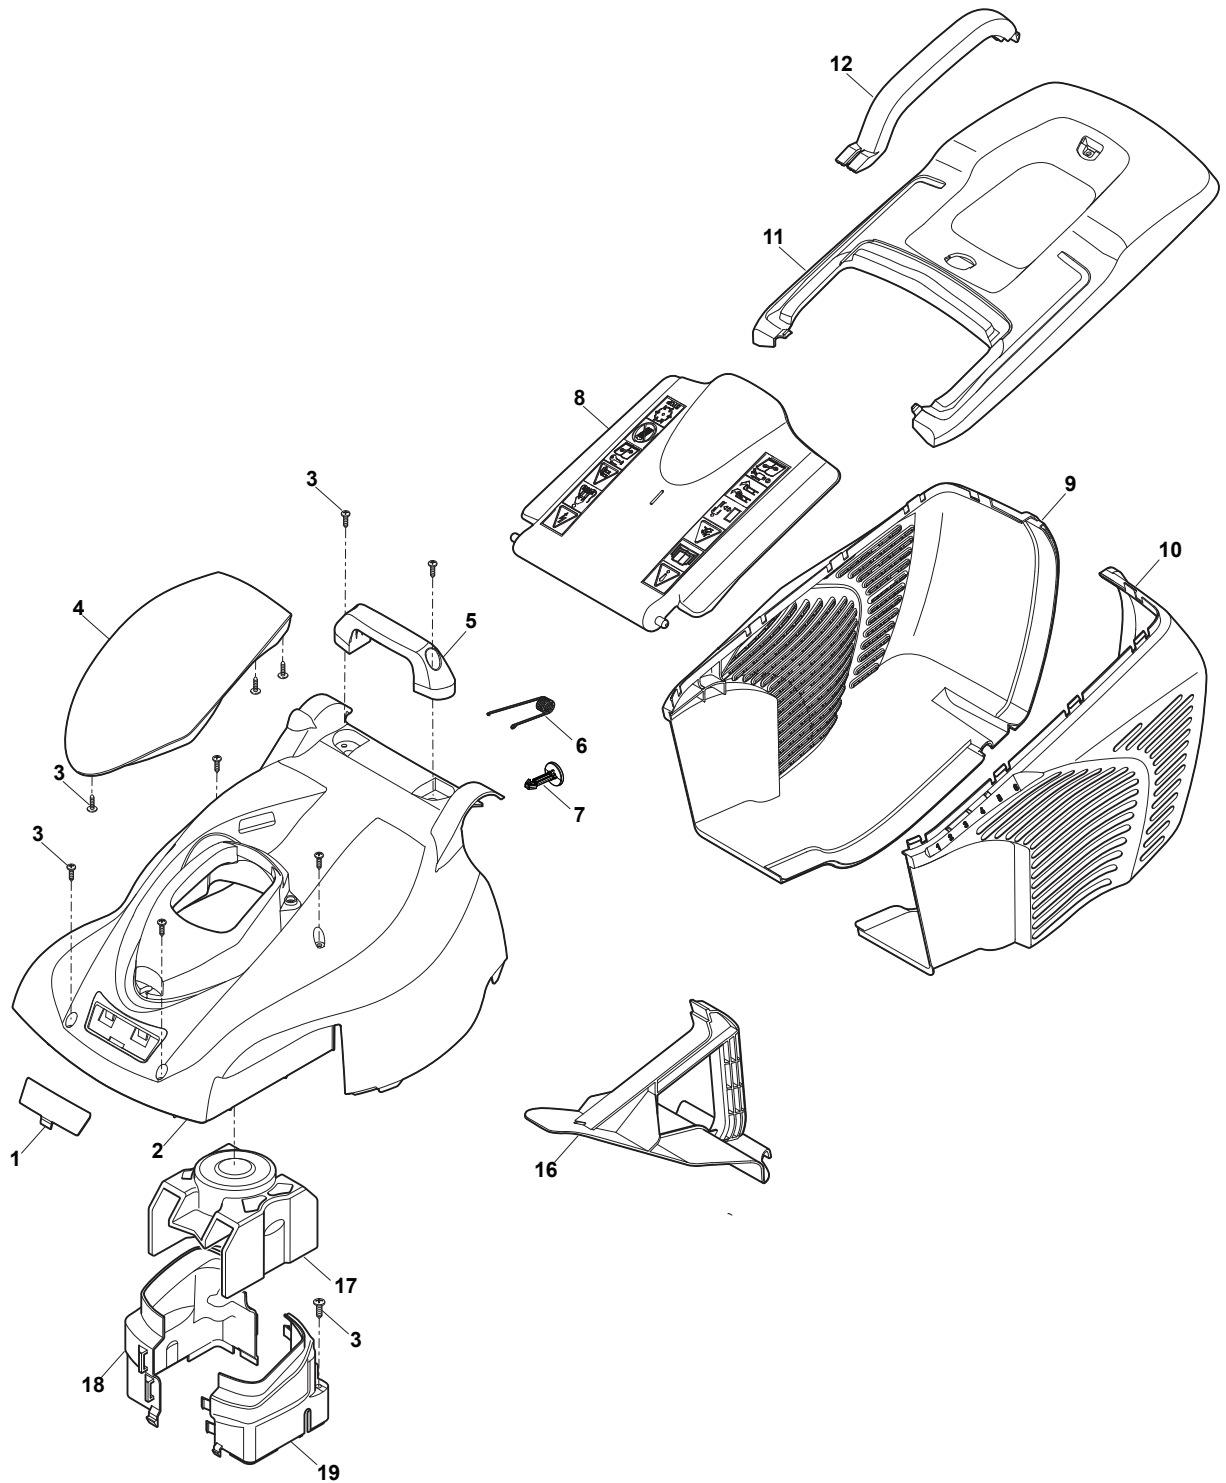

Fig.	Quantity	Part No	Description	Notes
4	1	322393726/0	Handle, Grey	
5	1	322393725/0	Handle, Grey	
11	1	322486330/0	Grass-Box, Upper Part Black	Black
1	1	322055168/0	Front Plate	
2	1	322055208/0	Red Cover	
3	12	112728714/0	Screw	
6	1	122450470/0	Spring	
7	1	322524356/0	Pin	
8	1	322600235/0	Stone-Guard	
9	1	322486299/0	Grass-Box, Right Lower Part	
10	1	322486300/0	Grass-Box, Left Lower Part	
11	1	322486308/0	Grass-Box, Upper Part White	White
11	1	322486309/0	Grass-Box, Upper Part Red	Red
11	1	322486323/0	Grass-Box, Upper Part Yellow	Yellow
11	1	322486329/0	Grass-Box, Upper Part Grey	Grey
12	1	322393656/0	Handle, Grey	
16	1	322140242/0	Mulching Plug	
17	1	322393676/0	Engine Protection	
18	1	322393670/0	Right Engine Cover	
19	1	322393671/0	Left Engine Cover