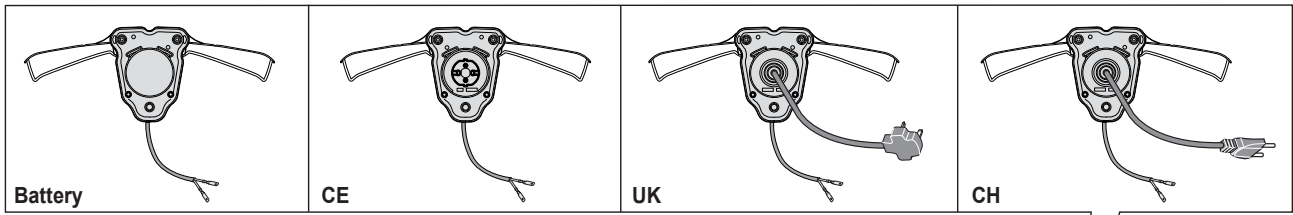

Fig.	Quantity	Part No	Description	Notes
4	1	322393726/0	Handle, Grey	
5	1	322393725/0	Handle, Grey	
11	1	322486330/0	Grass-Box, Upper Part Black	Black
1	1	322055168/0	Front Plate	
2	1	322055208/0	Red Cover	
3	12	112728714/0	Screw	
6	1	122450470/0	Spring	
7	1	322524356/0	Pin	
8	1	322600235/0	Stone-Guard	
9	1	322486299/0	Grass-Box, Right Lower Part	
10	1	322486300/0	Grass-Box, Left Lower Part	
11	1	322486308/0	Grass-Box, Upper Part White	White
11	1	322486309/0	Grass-Box, Upper Part Red	Red
11	1	322486323/0	Grass-Box, Upper Part Yellow	Yellow
11	1	322486329/0	Grass-Box, Upper Part Grey	Grey
12	1	322393656/0	Handle, Grey	
16	1	322140242/0	Mulching Plug	
17	1	322393676/0	Engine Protection	
18	1	322393670/0	Right Engine Cover	
19	1	322393671/0	Left Engine Cover	

Fig.	Quantity	Part No	Description	Notes
9	4	322319526/0	Fixing Lever Handle	Grey
11	2	322246102/0	Handle Joint	
13	2	322745055/0	Right Joint	
15	1	322745056/0	Left Joint	
1	1	322291070/0	Upper Half Handgrip Switch	
2	1	381600521/1	Dead Hand Switch CE	CE plugg
2	1	381600523/0	Dead Hand Switch UK	UK plugg - Yellow
2	1	381600527/0	Dead Hand Switch UK	UK plugg - Red
3	1	322291071/0	Lower Half Handgrip Switch	
4	11	112728713/0	Screw	
5	1	381007515/0	Handle Lower Part	
6	1	122192000/1	Clamp	
7	4	112523050/0	Washer	
8	4	122524352/0	Pin	
9	4	322319519/0	Fixing Lever Handle	Yellow
10	2	122943016/0	Screw	
12	2	122430210/0	Bearing	
14	5	112728714/0	Screw	
16	2	122943017/0	Screw	
18	2	118566112/0	Push Road	
19	2	381007513/0	Handle Lower Part	
20	1	381007514/0	Right Handle, Lower Part	
21	1	112521320/0	Washer	