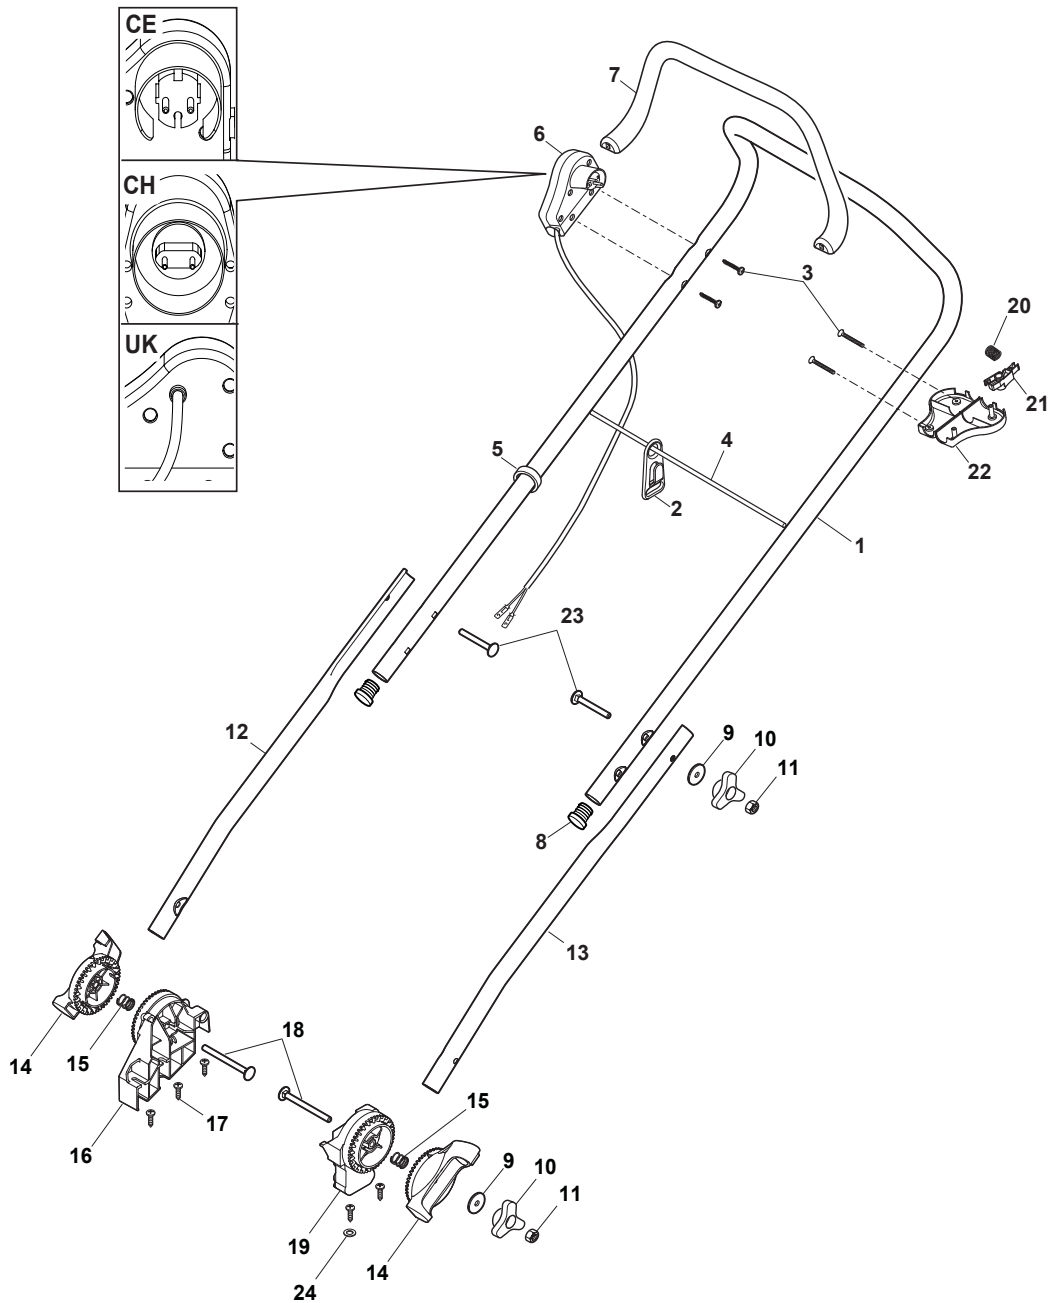

Fig.	Quantity	Part No	Description	Notes
1	1	381007516/0	Handle, Upper Part	
10	4	122399900/0	Knob	
11	4	112154521/0	Nut	
12	1	381007517/0	Right Handle, Lower Part	
13	1	381007518/0	Left Handle, Lower Part	
14	2	322246102/0	Handle Joint	
15	2	122430210/0	Bearing	
16	2	322745055/0	Right Joint	
17	5	112728714/0	Screw	
18	2	122943017/0	Screw	
19	1	322745056/0	Left Joint	
2	1	322195101/4	Fairlead	
20	1	112521320/0	Washer	
CE	1	381600547/0	Dead Hand Switch CE	CE plugg
UK	1	381600548/0	Dead Hand Switch UK	UK plugg
3	2	112728701/0	Screw	
4	1	381600547/0	Dead Hand Switch CE	CE plugg
4	1	381600548/0	Dead Hand Switch UK	UK plugg
5	1	122192000/1	Clamp	
6	1	122192151/0	Fairlead Holder Clamp	
7	2	122943016/0	Screw	
8	2	118566112/0	Push Road	
9	4	112523050/0	Washer	
21	1	322319529/0	Leva Salvamotore	

Fig.	Quantity	Part No	Description	Notes
6	1	381600547/0	Dead Hand Switch CE	CE plugg
6	1	381600548/0	Dead Hand Switch UK	UK plugg
14	2	322246102/0	Handle Joint	
16	2	322745055/0	Right Joint	
19	1	322745056/0	Left Joint	
1	1	381007516/0	Handle, Upper Part	
2	1	322195101/4	Fairlead	
3	4	112728701/0	Screw	
4	1	122010250/0	Fairlead	
5	1	122192000/1	Clamp	
7	1	322322880/1	Lever, Engine Brake Black	
7	1	322322882/1	Lever, Engine Brake Red	
7	1	322322883/1	Lever, Engine Brake Yellow	
8	2	118566112/0	Push Road	
9	4	112523050/0	Washer	
10	4	122399900/0	Knob	
11	4	112154521/0	Nut	
12	1	381007517/0	Right Handle, Lower Part	
13	1	381007518/0	Left Handle, Lower Part	
15	2	122430210/0	Bearing	
17	5	112728714/0	Screw	
18	2	122943017/0	Screw	
20	1	122450115/0	Spring	
21	1	322230350/2	Fulcrum Pin	
22	1	322785144/1	Support	
23	2	122943016/0	Screw	
24	1	112521320/0	Washer	
25	1	381600547/0	Dead Hand Switch CE	
25	1	381600504/4	Dead Hand Switch CH	
25	1	381600548/0	Dead Hand Switch UK	