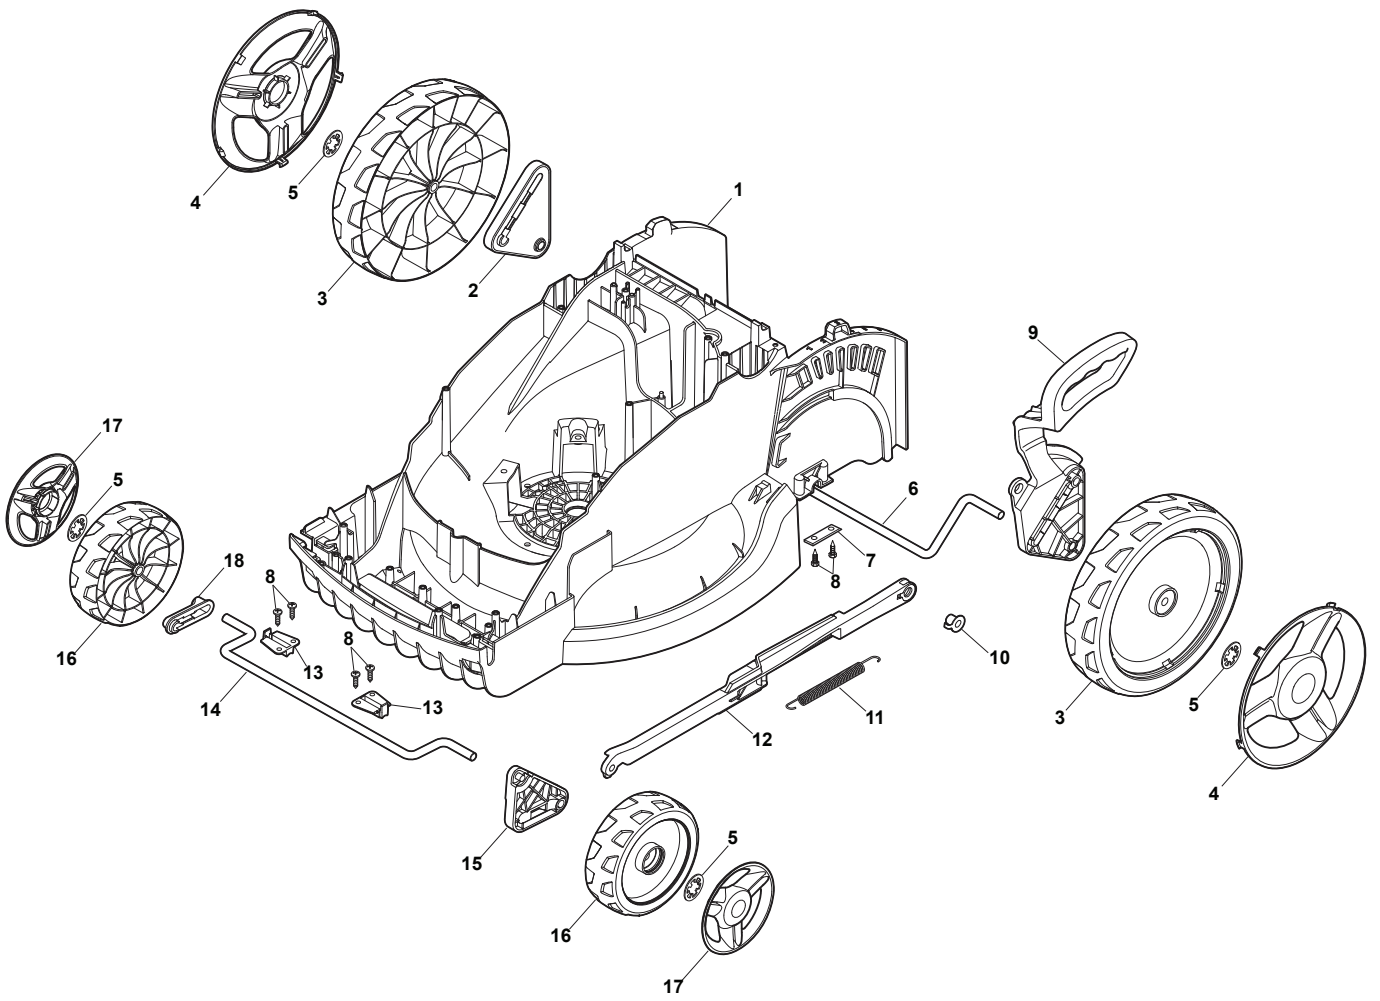

THIS INFORMATION IS NOT INTENDED FOR SALE OR RESALE, AND THIS NOTICE MUST REMAIN ON ALL COPIES.

Fig.	Quantity	Part No	Description	Notes
1	1	322066783/0	Deck STIGA Grey	
2	1	322785450/0	Support, Wheel	
9	1	322785443/0	Lever, Height Adjustment	Grey
12	1	322869690/0	Rod, Height Adjustment	Grey
15	1	322785438/0	Support, Wheel	Grey
18	1	322785449/0	Support, Wheel	
3	2	322686105/0	Wheel	
4	2	322110684/0	Hub Cap Grey	
4	2	322110691/0	Hub Cap White	
4	2	322110700/0	Hub Cap Yellow	
5	4	112604903/0	Washer	
6	1	122033425/0	Rear Wheel Axle	
7	2	322545142/0	Plate	
8	8	112728714/0	Screw	
9	1	322785414/1	Lever, Height Adjustment	Yellow
10	1	322524354/0	Pin	
11	1	122446195/0	Spring	
12	1	322869685/0	Rod, Height Adjustment	Black
13	2	322785415/0	Plate	
14	1	122033424/0	Rear Wheel Axle	
15	1	322785422/0	Support, Wheel	Black
16	2	322686104/0	Wheel	
17	2	322110683/0	Hub Cap Grey	
17	2	322110690/0	Hub Cap White	
17	2	322110699/0	Hub Cap Yellow	

Fig.	Quantity	Part No	Description	Notes
1	1	322066783/0	Deck STIGA Grey	
2	1	322785450/0	Support, Wheel	
9	1	322785443/0	Lever, Height Adjustment	Grey
12	1	322869690/0	Rod, Height Adjustment	Grey
15	1	322785438/0	Support, Wheel	Grey
18	1	322785449/0	Support, Wheel	
3	2	322686105/0	Wheel	
4	2	322110637/0	Hub Cap Grey	
5	4	112604903/0	Washer	
6	1	122033425/0	Rear Wheel Axle	
7	2	322545142/0	Plate	
8	8	112728714/0	Screw	
9	1	322785414/1	Lever, Height Adjustment	Yellow
10	1	322524354/0	Pin	
11	1	122446195/0	Spring	
12	1	322869685/0	Rod, Height Adjustment	Black
13	2	322785415/0	Plate	
14	1	122033424/0	Rear Wheel Axle	
15	1	322785422/0	Support, Wheel	Black
16	2	322686104/0	Wheel	
17	2	322110685/0	Hub Cap Grey	