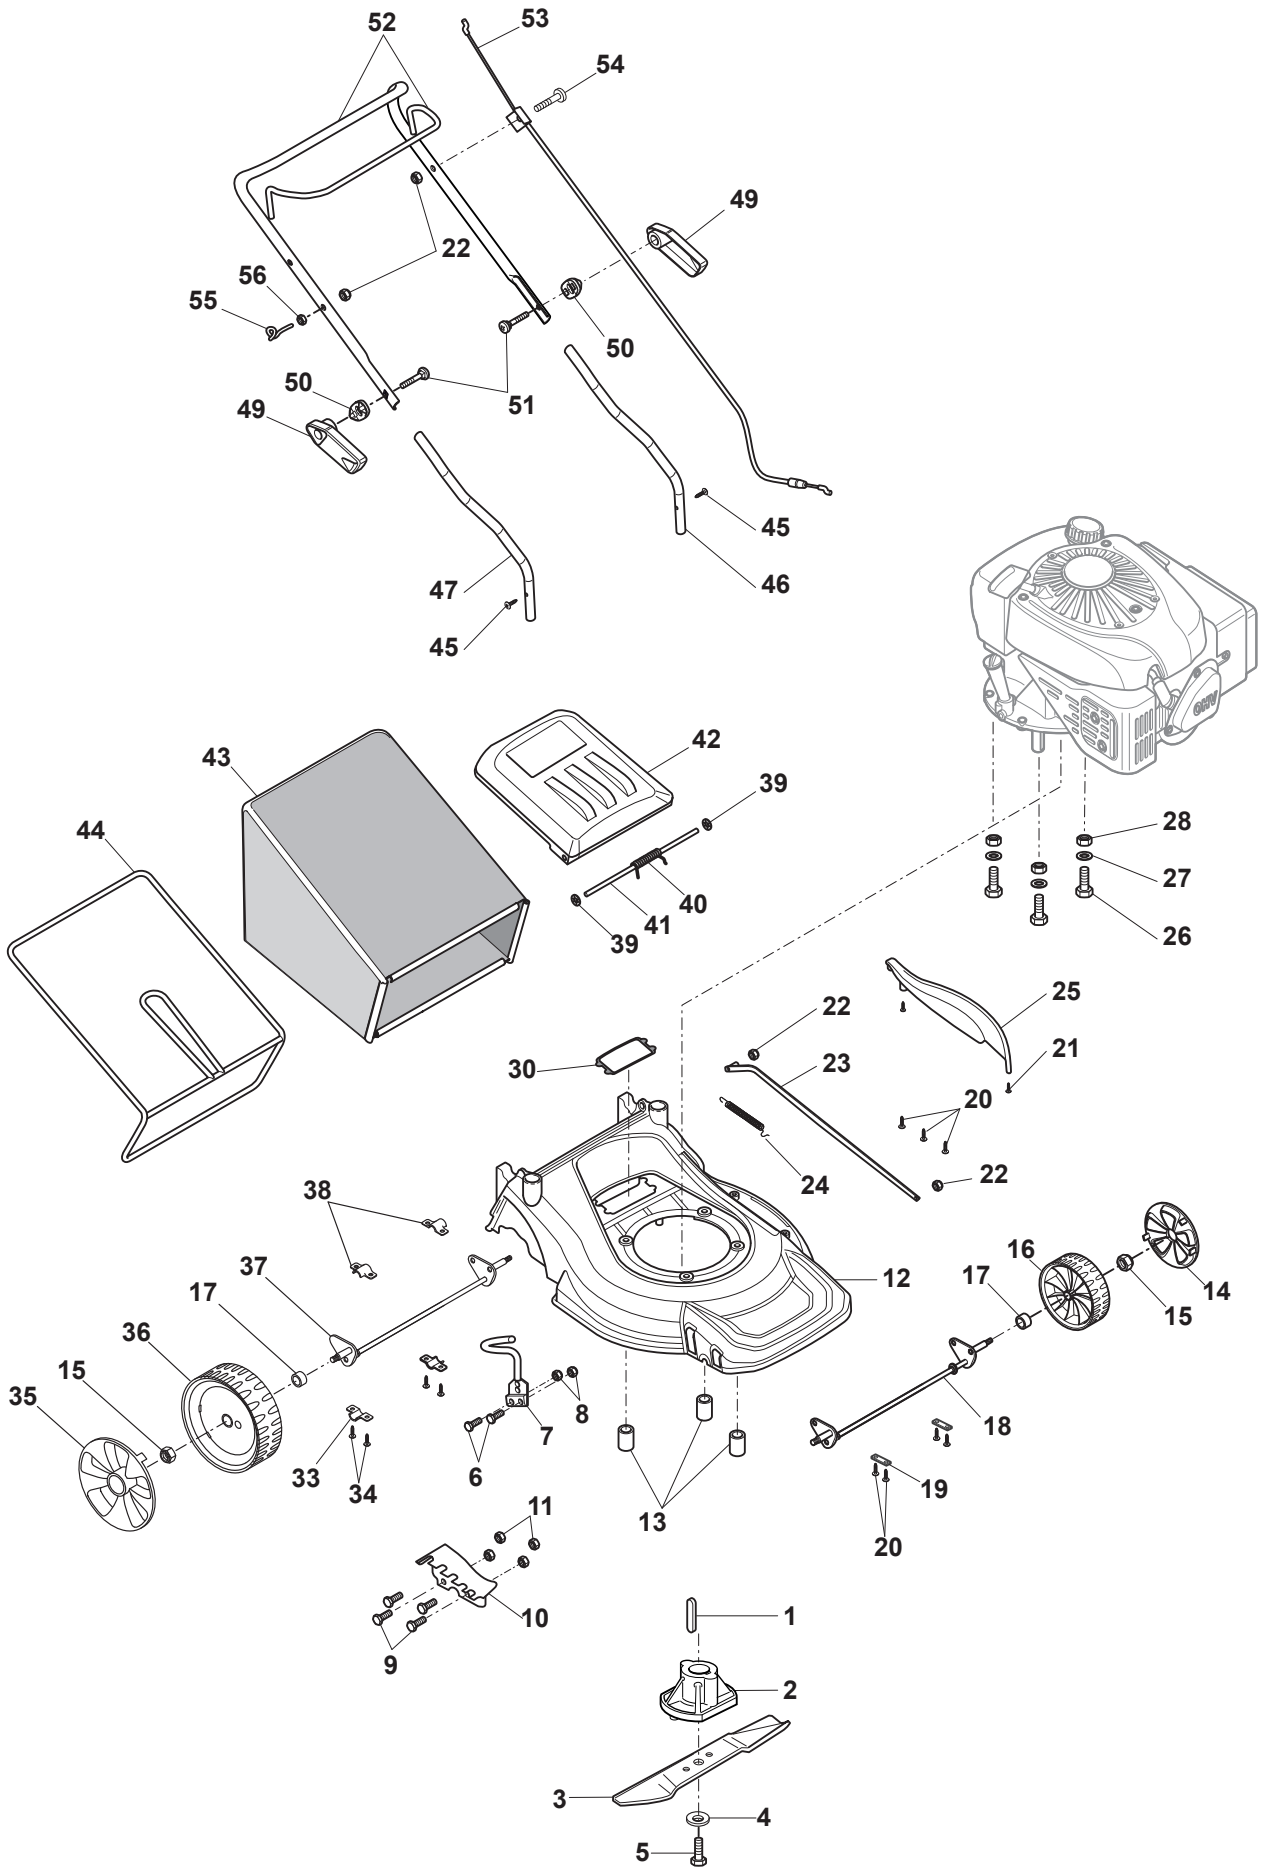

THIS INFORMATION IS NOT INTENDED FOR SALE OR RESALE, AND THIS NOTICE MUST REMAIN ON ALL COPIES.

Fig.	Quantity	Part No	Description	Notes
1	1	118810028/0	Woodruff Key	
2	1	322465645/0	Blade Hub	
3	1	118810004/0	Blade	
4	1	118810055/0	Washer	
5	1	118810029/0	Screw	
6	2	112789000/0	Screw	
7	1	118810050/0	Adjusting Lever	
8	2	112154330/0	Nut	
9	4	112791011/0	Screw	
10	1	118810027/0	Sector, Height Adjustment - Red	
10	1	118810130/0	Sector, Height Adjustment - Green	
11	4	112292102/0	Nut	
12	1	118810124/0	Chassis, Red	
12	1	118810125/0	Chassis, Green	
13	3	118810014/0	Bushing	
14	2	118810126/0	Wheel Cover, Grey	
15	4	112155000/0	Nut	
16	2	118810021/0	Front Wheel	
17	4	118810015/0	Bushing	
18	1	118810046/0	Front Wheel Axle	
19	2	118810033/0	Plate	
20	7	112728691/0	Screw	
21	2	112727356/0	Screw	
22	4	112154510/0	Nut	
23	1	118810017/0	Rod, Height Adjustment	
24	1	118810041/0	Spring	
25	1	118810013/0	Connector protection, Green	
25	1	118810129/0	Connector protection, Red	
26	3	112793801/0	Screw	
27	3	118810056/0	Washer	
28	3	112155000/0	Nut	
30	1	118810008/0	Plate	
30	1	118810131/0	Belt Protection	
31	2	123878023/0	Screw	
32	2	112290800/0	Nut	
33	2	118810036/0	Bushing	
34	4	112728685/0	Screw	
35	2	118810127/0	Hub Cap	
36	2	118810020/0	Rear Wheel	
37	1	118810047/0	Rear Wheel Axle	
38	2	118810035/0	Bushing	
39	2	118810054/0	Washer	
40	1	118810040/0	Spring	
41	1	118810016/0	Rear Cover	
42	1	118810040/0	Spring	
43	1	118810019/0	Fabric Box	
44	1	118810032/0	Stiffening	
45	2	112728440/0	Screw	
46	1	118810006/0	Left Handle, Lower Part	
47	1	118810007/0	Right Handle, Lower Part	
49	2	118810034/0	Knob	

Fig.	Quantity	Part No	Description	Notes
50	2	118810038/0	Washer	
51	2	118810039/0	Screw	
52	1	118810051/0	Handle, Upper Part	
53	1	118810049/0	Brake wire assy	
54	1	112727799/0	Screw	
55	1	118810024/0	Guide Spring	
56	1	112292100/0	Nut	