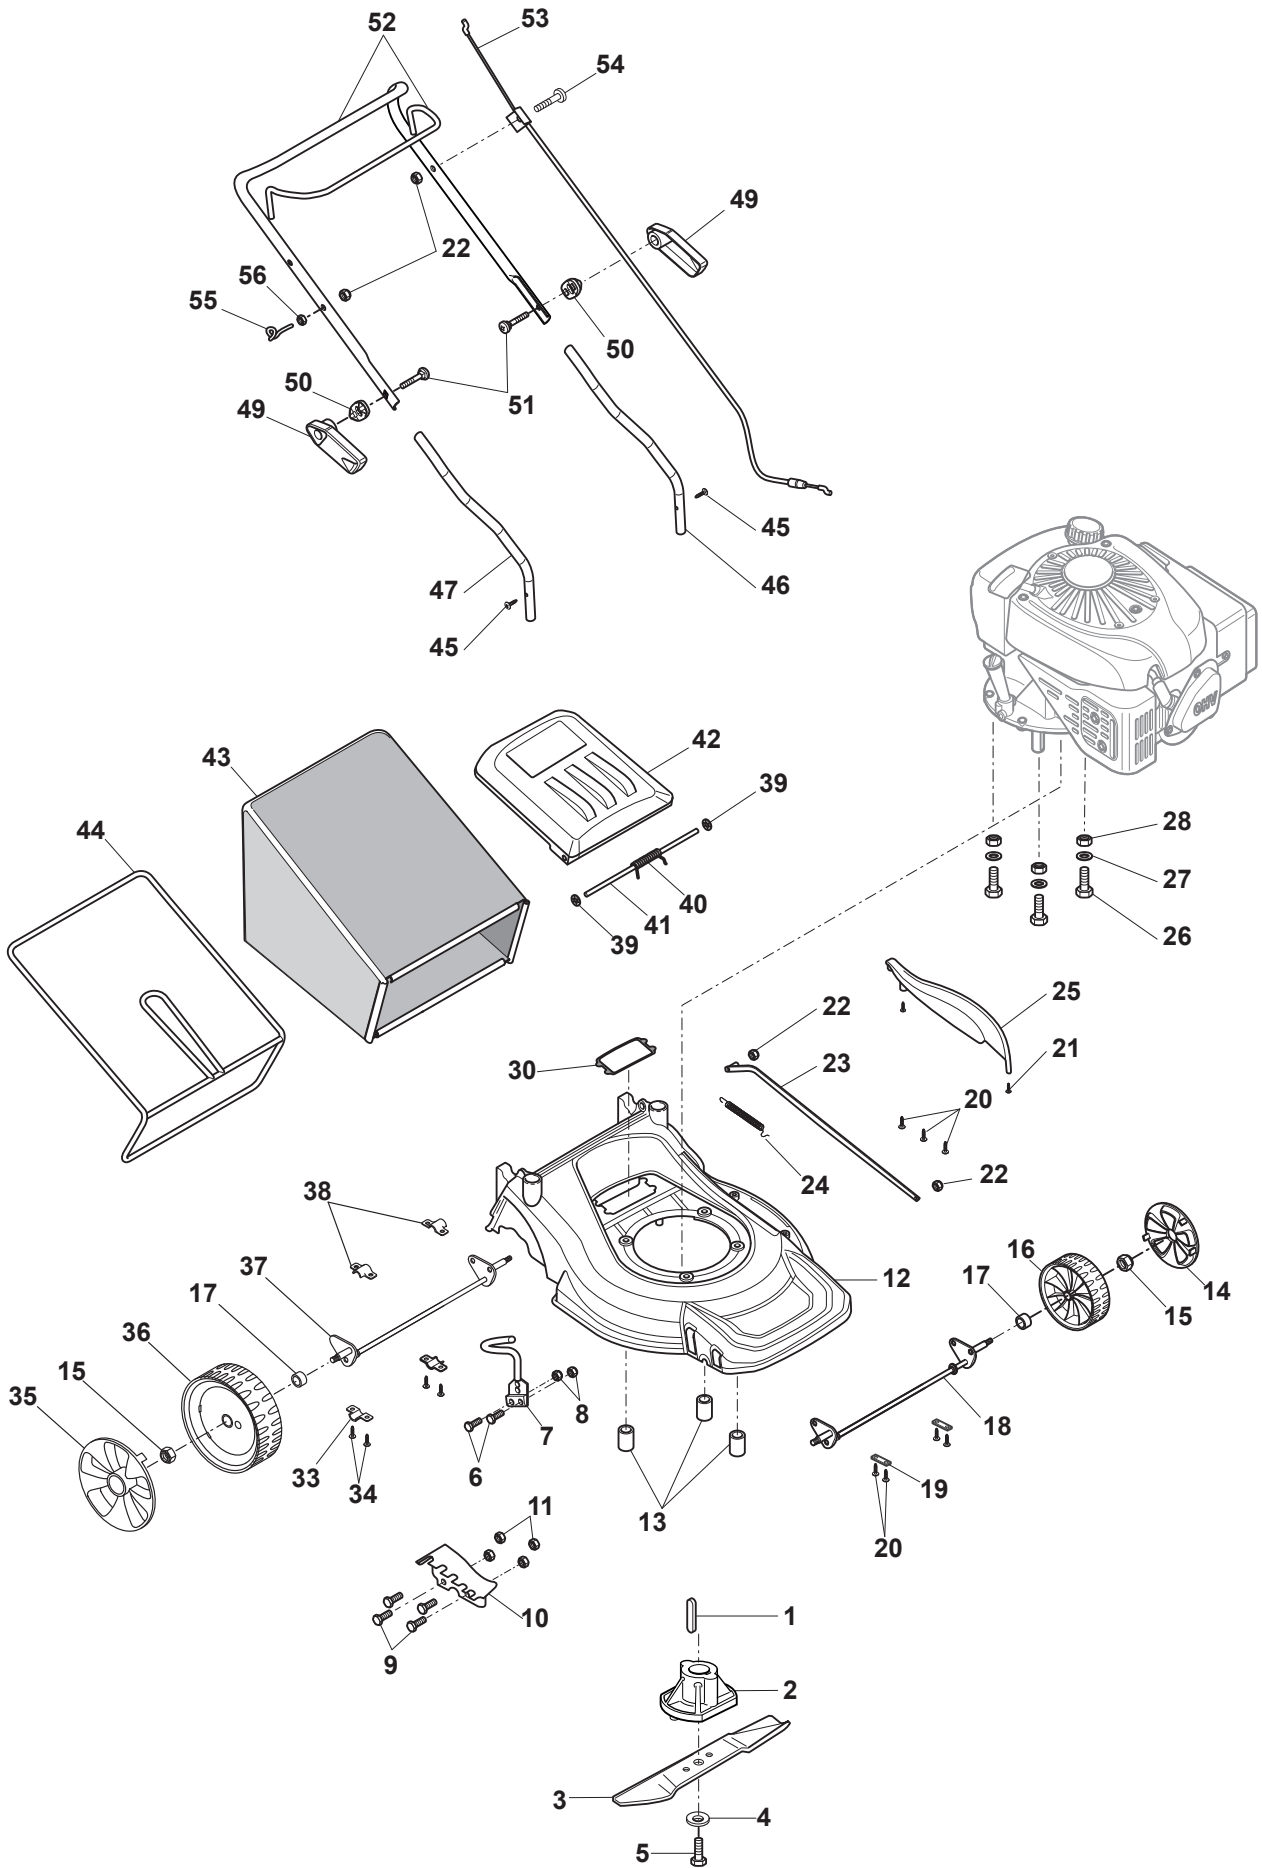

THIS INFORMATION IS NOT INTENDED FOR SALE OR RESALE, AND THIS NOTICE MUST REMAIN ON ALL COPIES.

Fig.	Quantity	Part No	Description	Notes
1	1	118810028/0	Woodruff Key	
2	1	322465645/0	Blade Hub	
3	1	118810004/0	Blade	
4	1	118810055/0	Washer	
5	1	118810029/0	Screw	
6	2	112789000/0	Screw	
7	1	118810050/0	Adjusting Lever	
8	2	112154330/0	Nut	
9	4	112791011/0	Screw	
10	1	118810027/0	Sector, Height Adjustment - Red	
10	1	118810130/0	Sector, Height Adjustment - Green	
11	4	112292102/0	Nut	
12	1	118810124/0	Chassis, Red	
12	1	118810125/0	Chassis, Green	
13	3	118810014/0	Bushing	
14	2	118810126/0	Wheel Cover, Grey	
15	4	112155000/0	Nut	
16	2	118810021/0	Front Wheel	
17	4	118810015/0	Bushing	
18	1	118810046/0	Front Wheel Axle	
19	2	118810033/0	Plate	
20	7	112728691/0	Screw	
21	2	112727356/0	Screw	
22	4	112154510/0	Nut	
23	1	118810017/0	Rod, Height Adjustment	
24	1	118810041/0	Spring	
25	1	118810013/0	Connector protection, Green	
25	1	118810129/0	Connector protection, Red	
26	3	112793801/0	Screw	
27	3	118810056/0	Washer	
28	3	112155000/0	Nut	
30	1	118810008/0	Plate	
30	1	118810131/0	Belt Protection	
31	2	123878023/0	Screw	
32	2	112290800/0	Nut	
33	2	118810036/0	Bushing	
34	4	112728685/0	Screw	
35	2	118810127/0	Hub Cap	
36	2	118810020/0	Rear Wheel	
37	1	118810047/0	Rear Wheel Axle	
38	2	118810035/0	Bushing	
39	2	118810054/0	Washer	
40	1	118810040/0	Spring	
41	1	118810016/0	Rear Cover	
42	1	118810040/0	Spring	
43	1	118810019/0	Fabric Box	
44	1	118810032/0	Stiffening	
45	2	112728440/0	Screw	
46	1	118810006/0	Left Handle, Lower Part	
47	1	118810007/0	Right Handle, Lower Part	
49	2	118810034/0	Knob	

Fig.	Quantity	Part No	Description	Notes
50	2	118810038/0	Washer	
51	2	118810039/0	Screw	
52	1	118810051/0	Handle, Upper Part	
53	1	118810049/0	Brake wire assy	
54	1	112727799/0	Screw	
55	1	118810024/0	Guide Spring	
56	1	112292100/0	Nut	