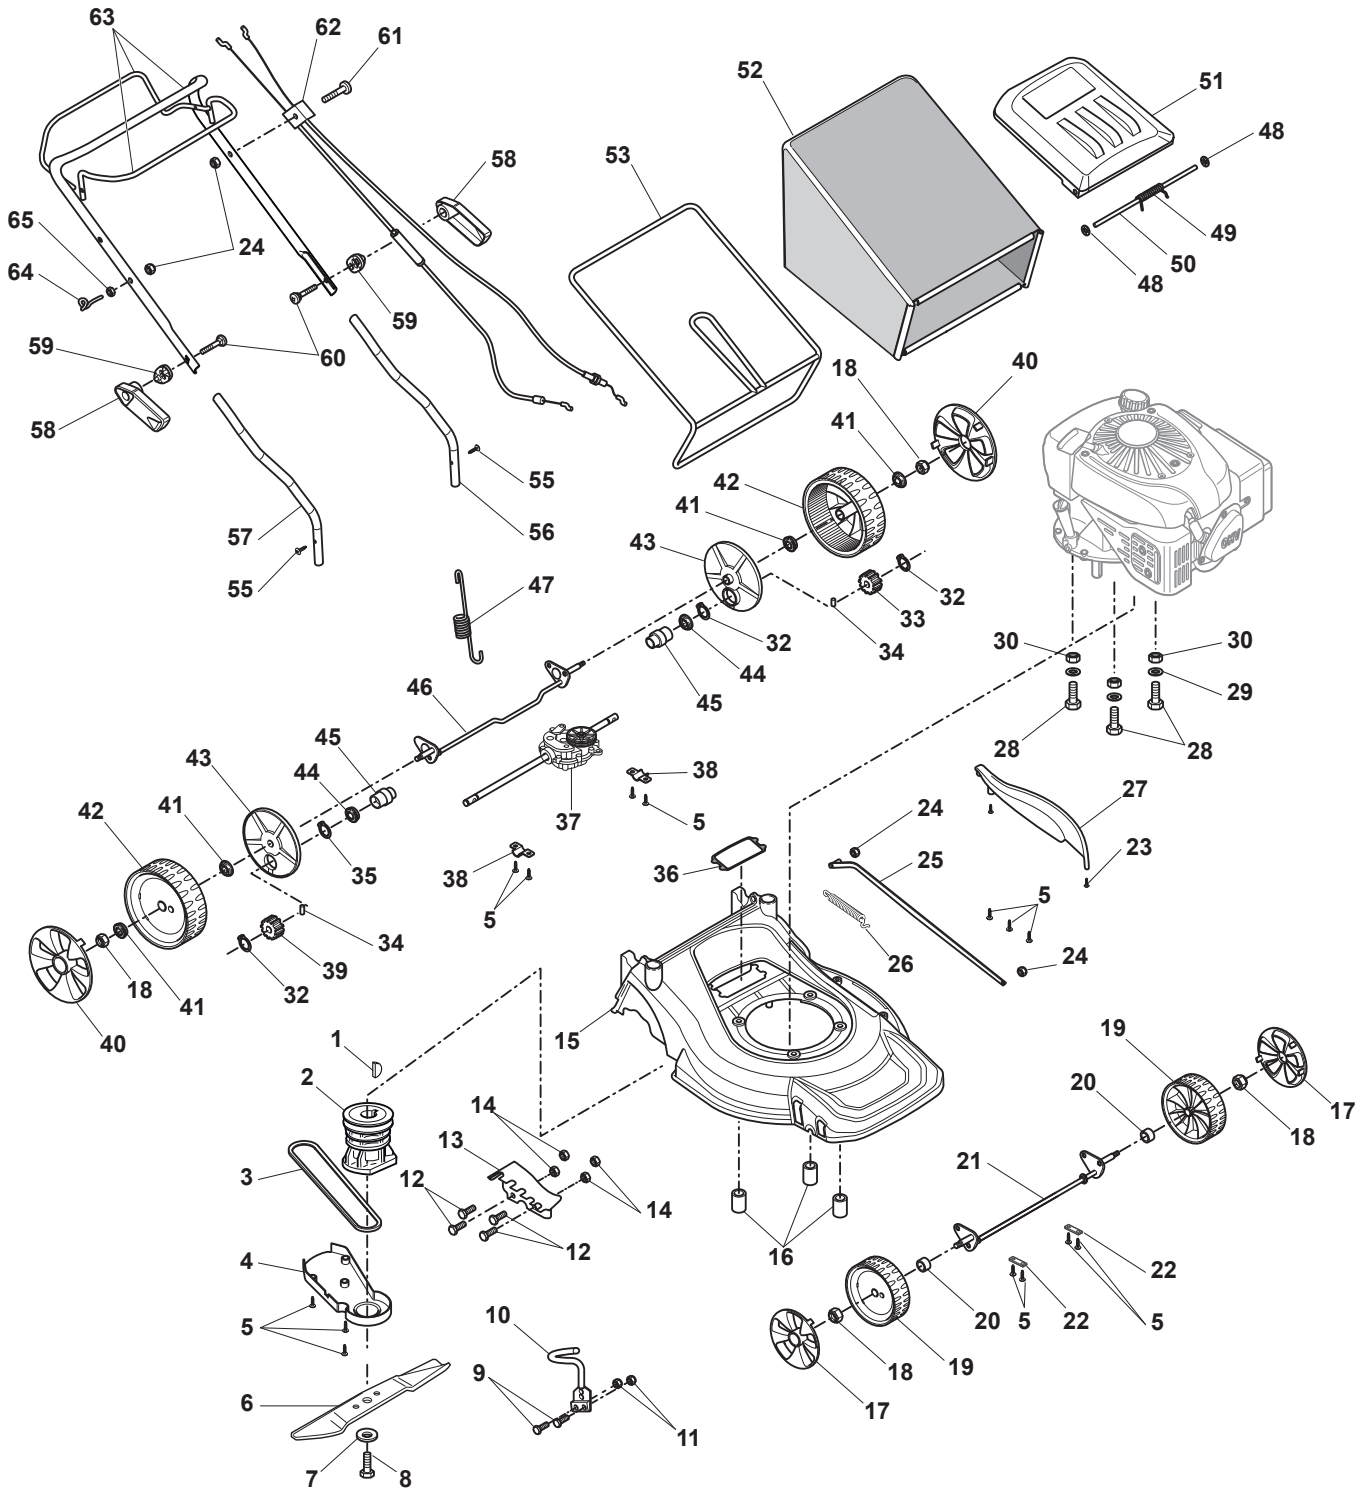

THIS INFORMATION IS NOT INTENDED FOR SALE OR RESALE, AND THIS NOTICE MUST REMAIN ON ALL COPIES.

Fig.	Quantity	Part No	Description	Notes
1	1	118810028/0	Woodruff Key	
2	1	322465646/0	Blade Hub	
3	1	118810043/0	Belt	
4	1	118810012/0	Protection, Belt	
5	14	112728691/0	Screw	
6	1	118810004/0	Blade	
7	1	118810055/0	Washer	
8	1	118810029/0	Screw	
9	2	112789000/0	Screw	
10	1	118810050/0	Adjusting Lever	
11	2	112154330/0	Nut	
12	4	112789000/0	Screw	
13	1	118810027/0	Sector, Height Adjustment - Red	
13	1	118810130/0	Sector, Height Adjustment - Green	
14	4	112292102/0	Nut	
15	1	118810132/0	Chassis, Green	
15	1	118810133/0	Chassis, Red	
16	3	118810014/0	Bushing	
17	2	118810126/0	Wheel Cover, Grey	
18	4	112155000/0	Nut	
19	2	118810021/0	Front Wheel	
20	2	118810015/0	Bushing	
21	1	118810046/0	Front Wheel Axle	
22	2	118810033/0	Plate	
23	2	112727356/0	Screw	
24	4	112292102/0	Nut	
25	1	118810017/0	Rod, Height Adjustment	
26	1	118810041/0	Spring	
27	1	118810013/0	Connector protection, Green	
27	1	118810129/0	Connector protection, Red	
28	3	112789000/0	Screw	
29	3	118810056/0	Washer	
30	3	112155000/0	Nut	
32	4	118810053/0	Ring	
33	1	118810023/0	Left gear	
34	2	118810018/0	Pin	
35	2	123878021/0	Screw	
36	1	118810008/0	Plate	
36	1	118810131/0	Belt Protection	
37	2	118810025/0	Gear Box	
38	2	118810026/0	Plate	
39	1	118810022/0	Right gear	
40	2	118810128/0	Rear Cover, Grey	
41	4	118810030/0	Bearing	
42	2	118810044/0	Wheel	
43	2	118810010/0	Wheel Protection	
44	2	118810031/0	Bearing	
45	2	118810037/0	Bushing	
46	1	118810045/0	Axle, Rear Wheels	
47	1	118810042/0	Spring	
48	2	118810054/0	Washer	