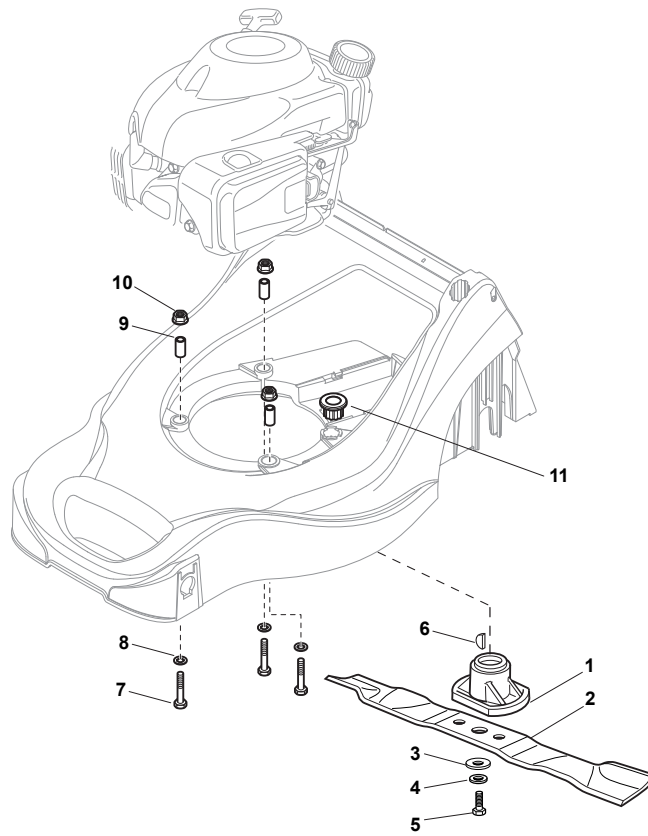

Fig.	Quantity	Part No	Description	Notes
1	2	381006769/0	Right/Left Lower Handle	
2	2	112523020/0	Washer	
3	2	112728450/0	Screw	
4	2	112819110/0	Screw	
5	2	118566110/0	Push Rod	
6	2	122671651/0	Washer	
7	2	122399900/0	Knob	
8	2	112293200/0	Nut	
10	1	381008687/0	Outfit, Screws	

Fig.	Quantity	Part No	Description	Notes
1	1	381006739/0	Upper Handle	
2	1	122430313/0	Guide Spring	
3	1	112521330/0	Washer	
4	1	112154510/0	Nut	
5	1	118390020/0	Conduit Clip Caproeuope	
6	1	181030053/0	Cable, Thread Engine Brake	for SV40/RV40/V35 Engine
6	1	181030079/0	Cable, Thread Engine Brake	for Honda/B&S/GGP 100cc Engine
7	1	181003363/1	Lever, Engine Brake Black	
8	1	112727788/0	Screw	
9	1	181005504/1	Throttle Cable	for SV40/RV40/V35 Engine
9	1	181005518/0	Throttle Cable	for B&S Engine
9	1	181005524/0	Throttle Cable	for Honda/B&S/GGP 100cc Engine
10	1	112154510/0	Nut	

Fig.	Quantity	Part No	Description	Notes
1	1	381006739/0	Upper Handle	
2	1	122430313/0	Guide Spring	
3	1	112521330/0	Washer	
4	1	112154510/0	Nut	
5	1	118390020/0	Conduit Clip Caproeuope	
6	1	181030053/0	Cable, Thread Engine Brake	for SV40/RV40/V35 Engine
6	1	181030079/0	Cable, Thread Engine Brake	for Honda/B&S/GGP 100cc Engine
7	1	181003363/1	Lever, Engine Brake Black	
8	1	112727783/0	Screw	
9	1	322551640/0	Plate	
10	1	112154510/0	Nut	

Fig.	Quantity	Part No	Description	Notes
1	1	122463012/2	Hub, Crankshaft Ø 22.2	
1	1	122463020/1	Hub, Crankshaft Ø 25	
2	1	181004360/3	Mulching Blade	
3	1	122160400/0	Elastic Disc	
4	1	112523080/0	Washer	
5	1	112735698/0	Screw	
6	1	112139100/0	Feather, Crankshaft Ø 22,2	
6	1	112139150/0	Feather, Crankshaft Ø 25	
7	3	112691910/0	Screw	
8	3	112523060/0	Washer	
9	3	122167842/0	Spacer	
10	3	112154210/0	Nut	
11	1	122040265/0	Bushing	