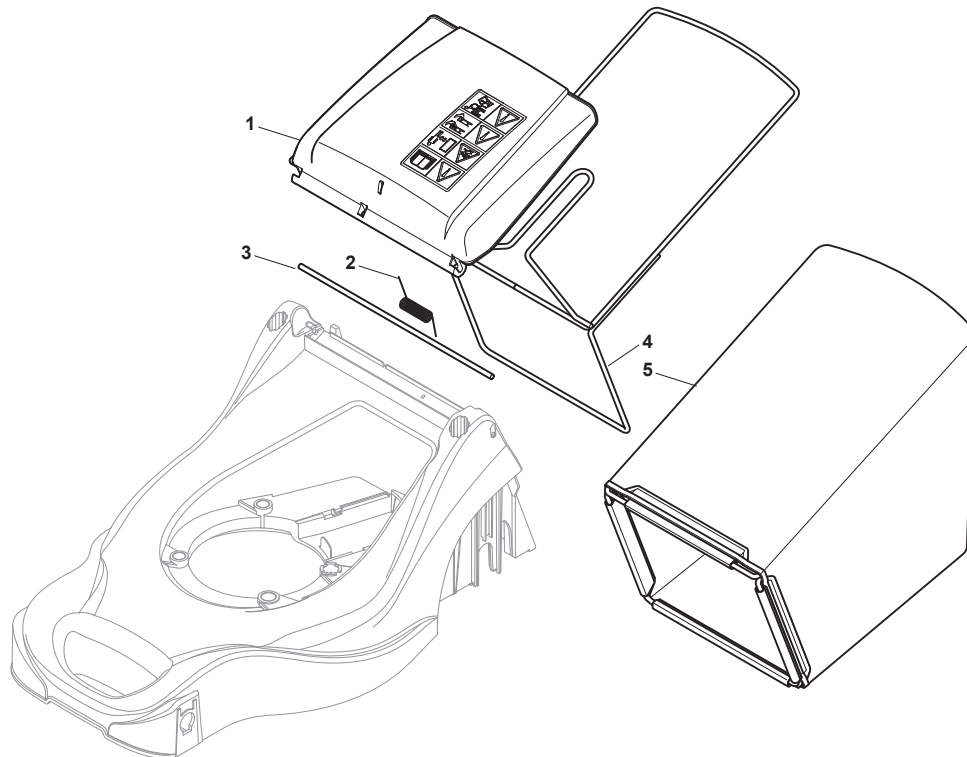

Fig.	Quantity	Part No	Description	Notes
1	1	122463012/2	Hub, Crankshaft Ø 22.2	
2	1	181004360/3	Mulching Blade	
3	1	122160400/0	Elastic Disc	
4	1	112523080/0	Washer	
5	1	112735698/0	Screw	
6	1	112139100/0	Feather, Crankshaft Ø 22,2	
7	3	112691910/0	Screw	
8	3	112523060/0	Washer	
9	3	122167842/0	Spacer	
10	3	112154210/0	Nut	
11	1	122040265/0	Bushing	
12	1	322484070/1	Heat Protection	