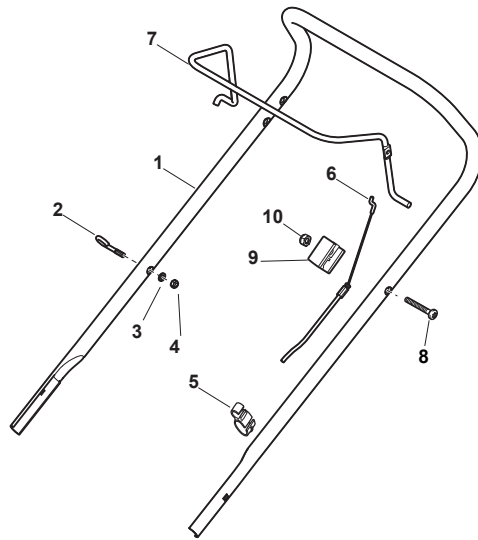

Fig.	Quantity	Part No	Description	Notes
1	2	381006769/0	Right/Left Lower Handle	
2	2	112523020/0	Washer	
3	2	112728450/0	Screw	
4	2	112819110/0	Screw	
5	2	118566110/0	Push Rod	
6	2	122671651/0	Washer	
7	2	122399900/0	Knob	
8	2	112293200/0	Nut	
10	1	381008687/0	Outfit, Screws	

Fig.	Quantity	Part No	Description	Notes
1	1	381006739/0	Upper Handle	
2	1	122430313/0	Guide Spring	
3	1	112521330/0	Washer	
4	1	112154510/0	Nut	
5	1	118390020/0	Conduit Clip Caproeuope	
6	1	181030053/0	Cable, Thread Engine Brake	for SV40/RV40/V35 Engine
6	1	181030079/0	Cable, Thread Engine Brake	for Honda/B&S/GGP 100cc Engine
7	1	181003363/1	Lever, Engine Brake Black	
8	1	112727788/0	Screw	
9	1	181005504/1	Throttle Cable	for SV40/RV40/V35 Engine
9	1	181005518/0	Throttle Cable	for B&S Engine
9	1	181005524/0	Throttle Cable	for Honda/B&S/GGP 100cc Engine
10	1	112154510/0	Nut	

Fig.	Quantity	Part No	Description	Notes
1	1	381006739/0	Upper Handle	
2	1	122430313/0	Guide Spring	
3	1	112521330/0	Washer	
4	1	112154510/0	Nut	
5	1	118390020/0	Conduit Clip Caproeuope	
6	1	181030053/0	Cable, Thread Engine Brake	for SV40/RV40/V35 Engine
6	1	181030079/0	Cable, Thread Engine Brake	for Honda/B&S/GGP 100cc Engine
7	1	181003363/1	Lever, Engine Brake Black	
8	1	112727783/0	Screw	
9	1	322551640/0	Plate	
10	1	112154510/0	Nut	

Fig.	Quantity	Part No	Description	Notes
1	1	122463012/2	Hub, Crankshaft Ø 22.2	
1	1	122463020/1	Hub, Crankshaft Ø 25	
2	1	181004360/3	Mulching Blade	
3	1	122160400/0	Elastic Disc	
4	1	112523080/0	Washer	
5	1	112735698/0	Screw	
6	1	112139100/0	Feather, Crankshaft Ø 22,2	
6	1	112139150/0	Feather, Crankshaft Ø 25	
7	3	112691910/0	Screw	
8	3	112523060/0	Washer	
9	3	122167842/0	Spacer	
10	3	112154210/0	Nut	
11	1	122040265/0	Bushing	