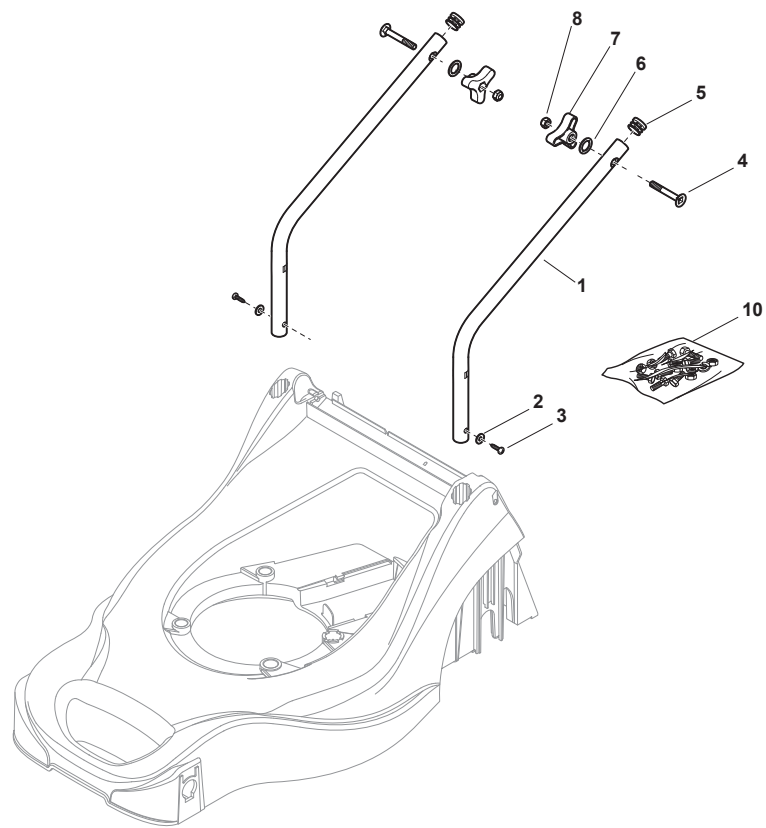

THIS INFORMATION IS NOT INTENDED FOR SALE OR RESALE, AND THIS NOTICE MUST REMAIN ON ALL COPIES.

Fig.	Quantity	Part No	Description	Notes
1	1	322066750/0	Red Deck	
2	1	322060245/0	Belt Protection	
3	4	112154210/0	Nut	
4	4	112540060/0	Washer	
5	4	322785361/0	Support, Wheel	
6	4	322735599/0	Sector, Height Adjustment	
7	4	381003352/0	Lever, Height Adjustment	
8	4	381005089/0	Wheel Support	
9	4	122519811/0	Pin	
10	4	112521350/0	Washer	
11	4	112155000/0	Nut	
12	4	112728690/0	Screw	
13	2	322608563/0	Deck Rear Stiffening	
31	4	322686101/0	Wheel	
32	8	322034516/0	Bushing	
33	4	322110642/0	Hub Cap Grey	

Fig.	Quantity	Part No	Description	Notes
1	1	322066750/0	Red Deck	
2	1	322060245/0	Belt Protection	
3	4	112154210/0	Nut	
4	4	112540060/0	Washer	
5	4	322785361/0	Support, Wheel	
6	4	322735599/0	Sector, Height Adjustment	
7	4	381003352/0	Lever, Height Adjustment	
8	4	381005089/0	Wheel Support	
9	4	122519811/0	Pin	
10	4	112521350/0	Washer	
11	4	112155000/0	Nut	
12	4	112728690/0	Screw	
13	2	322608563/0	Deck Rear Stiffening	
31	4	322686100/0	Wheel	
33	4	322110642/0	Hub Cap Grey	

Fig.	Quantity	Part No	Description	Notes
1	2	381006769/0	Right/Left Lower Handle	
2	2	112523020/0	Washer	
3	2	112728450/0	Screw	
4	2	112819110/0	Screw	
5	2	118566110/0	Push Rod	
6	2	122671651/0	Washer	
7	2	122399900/0	Knob	
8	2	112293200/0	Nut	
10	1	381008687/0	Outfit, Screws	

Fig.	Quantity	Part No	Description	Notes
1	1	381006739/0	Upper Handle	
2	1	122430313/0	Guide Spring	
3	1	112521330/0	Washer	
4	1	112154510/0	Nut	
5	1	118390020/0	Conduit Clip Caproeuope	
6	1	181030053/0	Cable, Thread Engine Brake	for SV40/RV40/V35 Engine
6	1	181030079/0	Cable, Thread Engine Brake	for Honda/B&S/GGP 100cc Engine
7	1	181003363/1	Lever, Engine Brake Black	
8	1	112727788/0	Screw	
9	1	181005504/1	Throttle Cable	for SV40/RV40/V35 Engine
9	1	181005518/0	Throttle Cable	for B&S Engine
9	1	181005524/0	Throttle Cable	for Honda/B&S/GGP 100cc Engine
10	1	112154510/0	Nut	