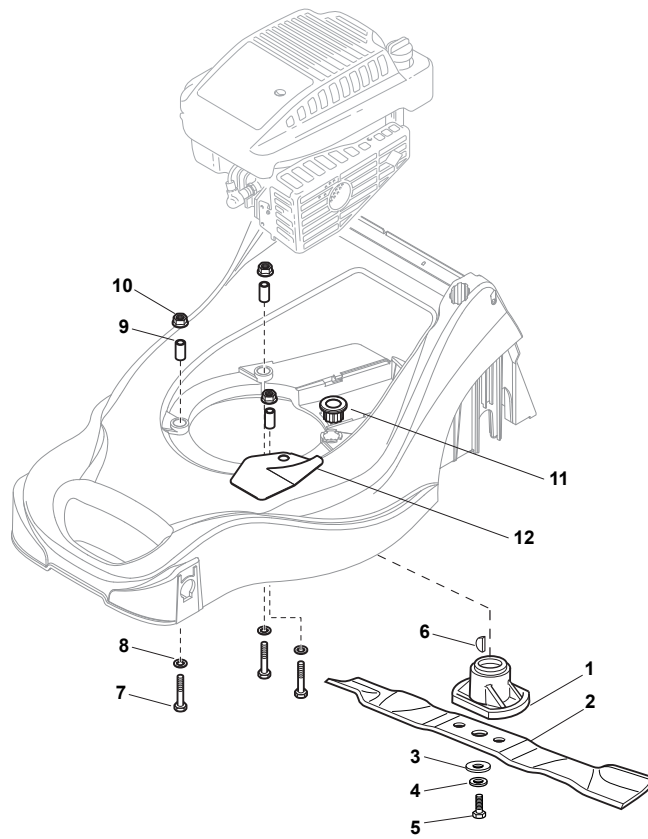

Fig.	Quantity	Part No	Description	Notes
1	2	381006769/0	Right/Left Lower Handle	
2	2	112523020/0	Washer	
3	2	112728450/0	Screw	
4	2	112819110/0	Screw	
5	2	118566110/0	Push Rod	
6	2	122671651/0	Washer	
7	2	122399900/0	Knob	
8	2	112293200/0	Nut	
10	1	381008687/0	Outfit, Screws	

Fig.	Quantity	Part No	Description	Notes
1	1	381006739/0	Upper Handle	
2	1	122430313/0	Guide Spring	
3	1	112521330/0	Washer	
4	1	112154510/0	Nut	
5	1	118390020/0	Conduit Clip Caproeuope	
6	1	181030053/0	Cable, Thread Engine Brake	for SV40/RV40/V35 Engine
6	1	181030079/0	Cable, Thread Engine Brake	for Honda/B&S/GGP 100cc Engine
7	1	181003363/1	Lever, Engine Brake Black	
8	1	112727783/0	Screw	
9	1	322551640/0	Plate	
10	1	112154510/0	Nut	

Fig.	Quantity	Part No	Description	Notes
1	1	122463012/2	Hub, Crankshaft Ø 22.2	
1	1	122463020/1	Hub, Crankshaft Ø 25	
2	1	181004360/3	Mulching Blade	
3	1	122160400/0	Elastic Disc	
4	1	112523080/0	Washer	
5	1	112735698/0	Screw	
6	1	112139100/0	Feather, Crankshaft Ø 22,2	
6	1	112139150/0	Feather, Crankshaft Ø 25	
7	3	112691910/0	Screw	
8	3	112523060/0	Washer	
9	3	122167842/0	Spacer	
10	3	112154210/0	Nut	
11	1	122040265/0	Bushing	

Fig.	Quantity	Part No	Description	Notes
1	1	122463012/2	Hub, Crankshaft Ø 22.2	
2	1	181004360/3	Mulching Blade	
3	1	122160400/0	Elastic Disc	
4	1	112523080/0	Washer	
5	1	112735698/0	Screw	
6	1	112139100/0	Feather, Crankshaft Ø 22,2	
7	3	112691910/0	Screw	
8	3	112523060/0	Washer	
9	3	122167842/0	Spacer	
10	3	112154210/0	Nut	
11	1	122040265/0	Bushing	
12	1	322484070/1	Heat Protection	