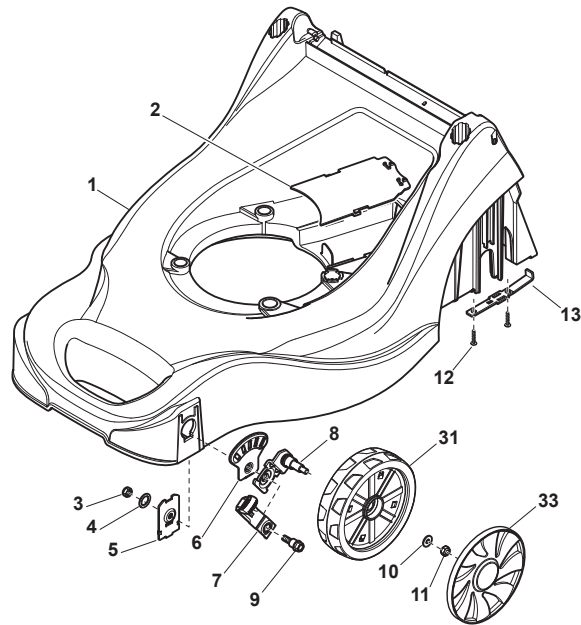

THIS INFORMATION IS NOT INTENDED FOR SALE OR RESALE, AND THIS NOTICE MUST REMAIN ON ALL COPIES.

Fig.	Quantity	Part No	Description	Notes
1	1	322066750/0	Red Deck	
2	1	322060245/0	Belt Protection	
3	4	112154210/0	Nut	
4	4	112540060/0	Washer	
5	4	322785361/0	Support, Wheel	
6	4	322735599/0	Sector, Height Adjustment	
7	4	381003352/0	Lever, Height Adjustment	
8	4	381005089/0	Wheel Support	
9	4	122519811/0	Pin	
10	4	112521350/0	Washer	
11	4	112155000/0	Nut	
12	4	112728690/0	Screw	
13	2	322608563/0	Deck Rear Stiffening	
31	4	322686101/0	Wheel	
32	8	322034516/0	Bushing	
33	4	322110642/0	Hub Cap Grey	

Fig.	Quantity	Part No	Description	Notes
1	1	322066750/0	Red Deck	
2	1	322060245/0	Belt Protection	
3	4	112154210/0	Nut	
4	4	112540060/0	Washer	
5	4	322785361/0	Support, Wheel	
6	4	322735599/0	Sector, Height Adjustment	
7	4	381003352/0	Lever, Height Adjustment	
8	4	381005089/0	Wheel Support	
9	4	122519811/0	Pin	
10	4	112521350/0	Washer	
11	4	112155000/0	Nut	
12	4	112728690/0	Screw	
13	2	322608563/0	Deck Rear Stiffening	
31	4	322686100/0	Wheel	
33	4	322110642/0	Hub Cap Grey	

Fig.	Quantity	Part No	Description	Notes
1	2	381006769/0	Right/Left Lower Handle	
2	2	112523020/0	Washer	
3	2	112728450/0	Screw	
4	2	112819110/0	Screw	
5	2	118566110/0	Push Rod	
6	2	122671651/0	Washer	
7	2	122399900/0	Knob	
8	2	112293200/0	Nut	
10	1	381008687/0	Outfit, Screws	

Fig.	Quantity	Part No	Description	Notes
1	1	381006739/0	Upper Handle	
2	1	122430313/0	Guide Spring	
3	1	112521330/0	Washer	
4	1	112154510/0	Nut	
5	1	118390020/0	Conduit Clip Caproeuope	
6	1	181030053/0	Cable, Thread Engine Brake	for SV40/RV40/V35 Engine
6	1	181030079/0	Cable, Thread Engine Brake	for Honda/B&S/GGP 100cc Engine
7	1	181003363/1	Lever, Engine Brake Black	
8	1	112727788/0	Screw	
9	1	181005504/1	Throttle Cable	for SV40/RV40/V35 Engine
9	1	181005518/0	Throttle Cable	for B&S Engine
9	1	181005524/0	Throttle Cable	for Honda/B&S/GGP 100cc Engine
10	1	112154510/0	Nut	