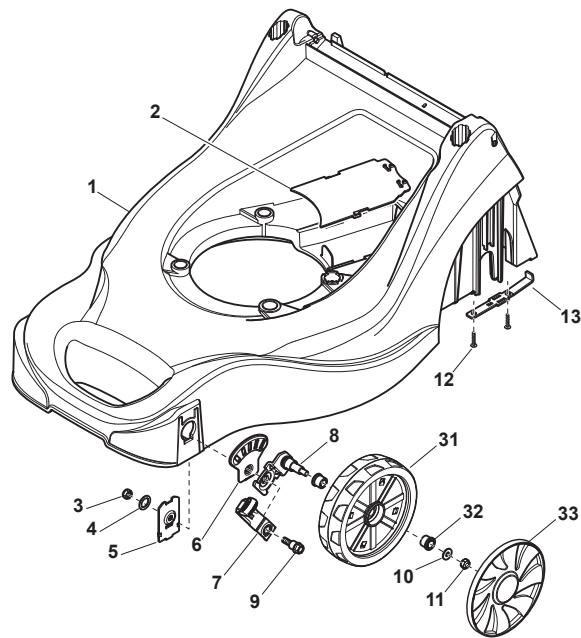

THIS INFORMATION IS NOT INTENDED FOR SALE OR RESALE, AND THIS NOTICE MUST REMAIN ON ALL COPIES.

Fig.	Quantity	Part No	Description	Notes
1	1	322066750/0	Red Deck	
2	1	322060245/0	Belt Protection	
3	4	112154210/0	Nut	
4	4	112540060/0	Washer	
5	4	322785361/0	Support, Wheel	
6	4	322735599/0	Sector, Height Adjustment	
7	4	381003352/0	Lever, Height Adjustment	
8	4	381005089/0	Wheel Support	
9	4	122519811/0	Pin	
10	4	112521350/0	Washer	
11	4	112155000/0	Nut	
12	4	112728690/0	Screw	
13	2	322608563/0	Deck Rear Stiffening	
31	4	322686101/0	Wheel	
32	8	322034516/0	Bushing	
33	4	322110642/0	Hub Cap Grey	

Fig.	Quantity	Part No	Description	Notes
1	1	322066750/0	Red Deck	
2	1	322060245/0	Belt Protection	
3	4	112154210/0	Nut	
4	4	112540060/0	Washer	
5	4	322785361/0	Support, Wheel	
6	4	322735599/0	Sector, Height Adjustment	
7	4	381003352/0	Lever, Height Adjustment	
8	4	381005089/0	Wheel Support	
9	4	122519811/0	Pin	
10	4	112521350/0	Washer	
11	4	112155000/0	Nut	
12	4	112728690/0	Screw	
13	2	322608563/0	Deck Rear Stiffening	
31	4	322686100/0	Wheel	
33	4	322110642/0	Hub Cap Grey	

Fig.	Quantity	Part No	Description	Notes
1	2	381006769/0	Right/Left Lower Handle	
2	2	112523020/0	Washer	
3	2	112728450/0	Screw	
4	2	112819110/0	Screw	
5	2	118566110/0	Push Rod	
6	2	122671651/0	Washer	
7	2	122399900/0	Knob	
8	2	112293200/0	Nut	
10	1	381008687/0	Outfit, Screws	

Fig.	Quantity	Part No	Description	Notes
1	1	381006739/0	Upper Handle	
2	1	122430313/0	Guide Spring	
3	1	112521330/0	Washer	
4	1	112154510/0	Nut	
5	1	118390020/0	Conduit Clip Caproeuope	
6	1	181030053/0	Cable, Thread Engine Brake	for SV40/RV40/V35 Engine
6	1	181030079/0	Cable, Thread Engine Brake	for Honda/B&S/GGP 100cc Engine
7	1	181003363/1	Lever, Engine Brake Black	
8	1	112727788/0	Screw	
9	1	181005504/1	Throttle Cable	for SV40/RV40/V35 Engine
9	1	181005518/0	Throttle Cable	for B&S Engine
9	1	181005524/0	Throttle Cable	for Honda/B&S/GGP 100cc Engine
10	1	112154510/0	Nut	