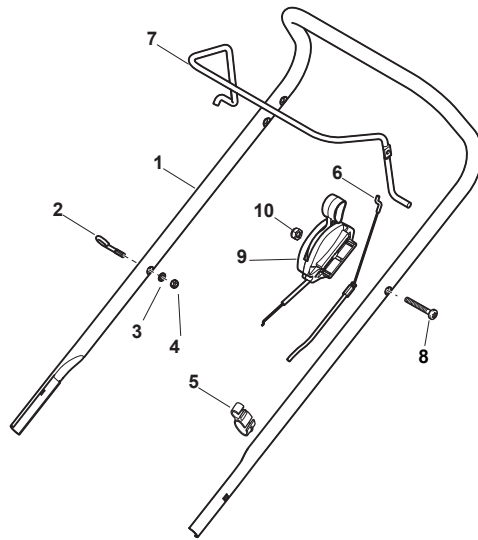

Fig.	Quantity	Part No	Description	Notes
1	1	322066750/0	Red Deck	
2	1	322060245/0	Belt Protection	
3	4	112154210/0	Nut	
4	4	112540060/0	Washer	
5	4	322785361/0	Support, Wheel	
6	4	322735599/0	Sector, Height Adjustment	
7	4	381003352/0	Lever, Height Adjustment	
8	4	381005089/0	Wheel Support	
9	4	122519811/0	Pin	
10	4	112521350/0	Washer	
11	4	112155000/0	Nut	
12	4	112728690/0	Screw	
13	2	322608563/0	Deck Rear Stiffening	
31	4	322686100/0	Wheel	
33	4	322110642/0	Hub Cap Grey	

Fig.	Quantity	Part No	Description	Notes
1	2	381006769/0	Right/Left Lower Handle	
2	2	112523020/0	Washer	
3	2	112728450/0	Screw	
4	2	112819110/0	Screw	
5	2	118566110/0	Push Rod	
6	2	122671651/0	Washer	
7	2	122399900/0	Knob	
8	2	112293200/0	Nut	
10	1	381008687/0	Outfit, Screws	

Fig.	Quantity	Part No	Description	Notes
1	1	381006739/0	Upper Handle	
2	1	122430313/0	Guide Spring	
3	1	112521330/0	Washer	
4	1	112154510/0	Nut	
5	1	118390020/0	Conduit Clip Caproeuope	
6	1	181030053/0	Cable, Thread Engine Brake	for SV40/RV40/V35 Engine
6	1	181030079/0	Cable, Thread Engine Brake	for Honda/B&S/GGP 100cc Engine
7	1	181003363/1	Lever, Engine Brake Black	
8	1	112727788/0	Screw	
9	1	181005504/1	Throttle Cable	for SV40/RV40/V35 Engine
9	1	181005518/0	Throttle Cable	for B&S Engine
9	1	181005524/0	Throttle Cable	for Honda/B&S/GGP 100cc Engine
10	1	112154510/0	Nut	

Fig.	Quantity	Part No	Description	Notes
1	1	381006739/0	Upper Handle	
2	1	122430313/0	Guide Spring	
3	1	112521330/0	Washer	
4	1	112154510/0	Nut	
5	1	118390020/0	Conduit Clip Caproeuope	
6	1	181030053/0	Cable, Thread Engine Brake	for SV40/RV40/V35 Engine
6	1	181030079/0	Cable, Thread Engine Brake	for Honda/B&S/GGP 100cc Engine
7	1	181003363/1	Lever, Engine Brake Black	
8	1	112727783/0	Screw	
9	1	322551640/0	Plate	
10	1	112154510/0	Nut	