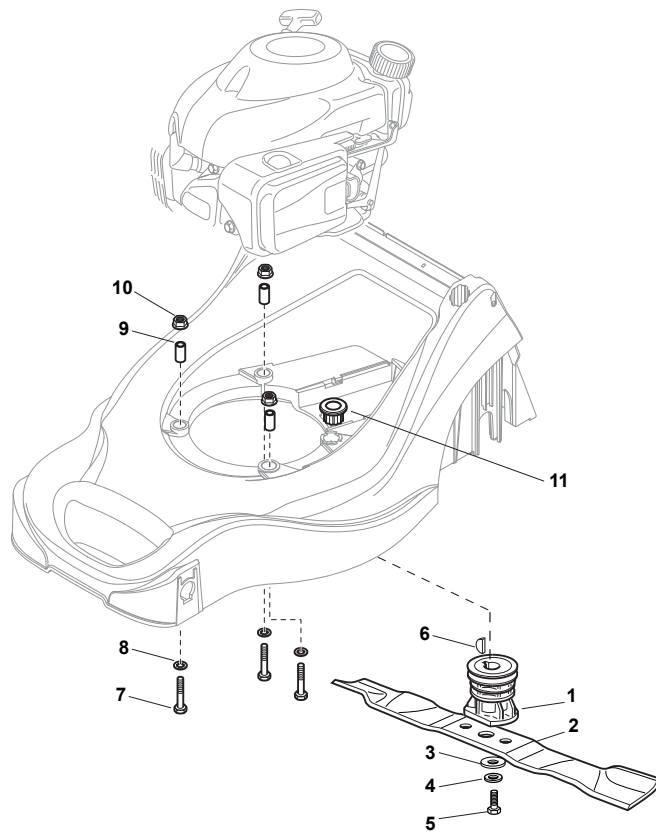

Fig.	Quantity	Part No	Description	Notes
1	2	381006769/0	Right/Left Lower Handle	
2	2	112523020/0	Washer	
3	2	112728450/0	Screw	
4	2	112819110/0	Screw	
5	2	118566110/0	Push Rod	
6	2	122671651/0	Washer	
7	2	122399900/0	Knob	
8	2	112293200/0	Nut	
10	1	381008687/0	Outfit, Screws	

Fig.	Quantity	Part No	Description	Notes
1	1	381006739/0	Upper Handle	
2	1	122430313/0	Guide Spring	
3	1	112521330/0	Washer	
4	1	112154510/0	Nut	
5	1	118390020/0	Conduit Clip Caproeurope	
6	1	181030053/0	Cable, Thread Engine Brake	for SV40/RV40/V35 Engine
6	1	181030079/0	Cable, Thread Engine Brake	for Honda/B&S/GGP 100cc Engine
7	1	181003363/1	Lever, Engine Brake Black	
8	1	112727783/0	Screw	
9	1	322551640/0	Plate	
10	1	112154510/0	Nut	
11	1	381030080/0	Cable Rear Drive	
12	1	181003364/0	Drive Control Lever	

Fig.	Quantity	Part No	Description	Notes
1	1	181003108/0	Gear Box	
2	1	112645705/0	Elastic Pin	
3	1	122601909/0	Pulley	
4	1	135063730/0	Belt	
5	2	122753000/0	Pin	
6	1	125430217/0	Spring	

Fig.	Quantity	Part No	Description	Notes
1	1	122465607/3	Hub With Pulley, Crankshaft Ø 22.2	
1	1	122465608/2	Hub With Pulley, Crankshaft Ø 25	
2	1	181004360/3	Mulching Blade	
3	1	122160400/0	Elastic Disc	
4	1	112523080/0	Washer	
5	1	112735698/0	Screw	
6	1	112139100/0	Feather, Crankshaft Ø 22,2	
6	1	112139150/0	Feather, Crankshaft Ø 25	
7	3	112691910/0	Screw	
8	3	112523060/0	Washer	
9	3	122167842/0	Spacer	
10	3	112154210/0	Nut	
11	1	122040265/0	Bushing	

Fig.	Quantity	Part No	Description	Notes
1	1	122465607/3	Hub With Pulley, Crankshaft Ø 22.2	
2	1	181004360/3	Mulching Blade	
3	1	122160400/0	Elastic Disc	
4	1	112523080/0	Washer	
5	1	112735698/0	Screw	
6	1	112139100/0	Feather, Crankshaft Ø 22,2	
7	3	112154210/0	Nut	
8	3	112523060/0	Washer	
9	3	122167842/0	Spacer	
10	3	112691910/0	Screw	
11	1	122040265/0	Bushing	
12	1	322484070/1	Heat Protection	