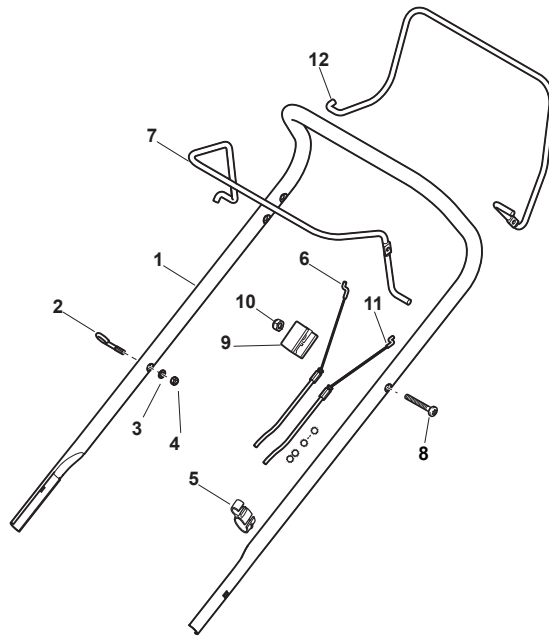

Fig.	Quantity	Part No	Description	Notes
1	1	322066750/0	Red Deck	
2	1	322060245/0	Belt Protection	
3	2	112154210/0	Nut	
4	2	112540060/0	Washer	
5	2	322785361/0	Support, Wheel	
6	2	322735599/0	Sector, Height Adjustment	
7	2	381003352/0	Lever, Height Adjustment	
8	2	381005089/0	Wheel Support	
9	2	122519811/0	Pin	
10	2	112521350/0	Washer	
11	2	112155000/0	Nut	
12	4	112728690/0	Screw	
13	2	322608563/0	Deck Rear Stiffening	
15	1	381003353/0	Lever, Height Adjustment	
16	2	112728689/0	Screw	
17	1	322735601/0	Sector, Height Adjustment	
18	2	112728690/0	Screw	
19	1	122033417/0	Rear Wheel Axle	
20	2	122753001/0	Pin	
21	4	112608600/0	Seeger	
22	2	112521370/0	Washer	
23	1	322570135/0	Right Pinion	
24	2	119216035/0	Bearing	
25	2	322785379/0	Support	
26	2	322600203/0	Protection, Wheel	
27	1	322570136/0	Left Pinion	
28	2	322120118/0	Traction Crown	
29	2	112523040/0	Washer	
30	2	112735592/0	Screw	
31	2	322686101/0	Wheel	
32	4	322034516/0	Bushing	
33	4	322110642/0	Hub Cap Grey	
34	2	322686100/0	Wheel	

Fig.	Quantity	Part No	Description	Notes
1	2	381006769/0	Right/Left Lower Handle	
2	2	112523020/0	Washer	
3	2	112728450/0	Screw	
4	2	112819110/0	Screw	
5	2	118566110/0	Push Rod	
6	2	122671651/0	Washer	
7	2	122399900/0	Knob	
8	2	112293200/0	Nut	
10	1	381008687/0	Outfit, Screws	

Fig.	Quantity	Part No	Description	Notes
1	1	381006739/0	Upper Handle	
2	1	122430313/0	Guide Spring	
3	1	112521330/0	Washer	
4	1	112154510/0	Nut	
5	1	118390020/0	Conduit Clip Caproeuope	
6	1	181030053/0	Cable, Thread Engine Brake	for SV40/RV40/V35 Engine
6	1	181030079/0	Cable, Thread Engine Brake	for Honda/B&S/GGP 100cc Engine
7	1	181003363/1	Lever, Engine Brake Black	
8	1	112727788/0	Screw	
9	1	181005504/1	Throttle Cable	for SV40/RV40/V35 Engine
9	1	181005518/0	Throttle Cable	for B&S Engine
9	1	181005524/0	Throttle Cable	for Honda/B&S/GGP 100cc Engine
10	1	112154510/0	Nut	
11	1	381030080/0	Cable Rear Drive	
12	1	181003364/0	Drive Control Lever	