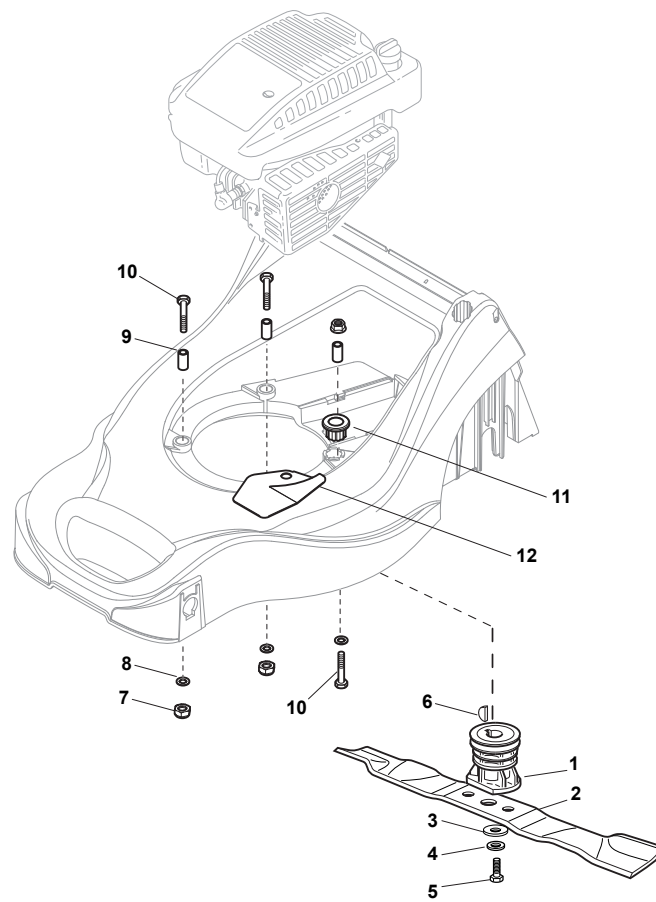

Fig.	Quantity	Part No	Description	Notes
1	2	381006769/0	Right/Left Lower Handle	
2	2	112523020/0	Washer	
3	2	112728450/0	Screw	
4	2	112819110/0	Screw	
5	2	118566110/0	Push Rod	
6	2	122671651/0	Washer	
7	2	122399900/0	Knob	
8	2	112293200/0	Nut	
10	1	381008687/0	Outfit, Screws	

Fig.	Quantity	Part No	Description	Notes
1	1	381006739/0	Upper Handle	
2	1	122430313/0	Guide Spring	
3	1	112521330/0	Washer	
4	1	112154510/0	Nut	
5	1	118390020/0	Conduit Clip Caproeurope	
6	1	181030053/0	Cable, Thread Engine Brake	for SV40/RV40/V35 Engine
6	1	181030079/0	Cable, Thread Engine Brake	for Honda/B&S/GGP 100cc Engine
7	1	181003363/1	Lever, Engine Brake Black	
8	1	112727783/0	Screw	
9	1	322551640/0	Plate	
10	1	112154510/0	Nut	
11	1	381030080/0	Cable Rear Drive	
12	1	181003364/0	Drive Control Lever	

Fig.	Quantity	Part No	Description	Notes
1	1	181003108/0	Gear Box	
2	1	112645705/0	Elastic Pin	
3	1	122601909/0	Pulley	
4	1	135063730/0	Belt	
5	2	122753000/0	Pin	
6	1	125430217/0	Spring	

Fig.	Quantity	Part No	Description	Notes
1	1	122465607/3	Hub With Pulley, Crankshaft Ø 22.2	
1	1	122465608/2	Hub With Pulley, Crankshaft Ø 25	
2	1	181004360/3	Mulching Blade	
3	1	122160400/0	Elastic Disc	
4	1	112523080/0	Washer	
5	1	112735698/0	Screw	
6	1	112139100/0	Feather, Crankshaft Ø 22,2	
6	1	112139150/0	Feather, Crankshaft Ø 25	
7	3	112691910/0	Screw	
8	3	112523060/0	Washer	
9	3	122167842/0	Spacer	
10	3	112154210/0	Nut	
11	1	122040265/0	Bushing	

Fig.	Quantity	Part No	Description	Notes
1	1	122465607/3	Hub With Pulley, Crankshaft Ø 22.2	
2	1	181004360/3	Mulching Blade	
3	1	122160400/0	Elastic Disc	
4	1	112523080/0	Washer	
5	1	112735698/0	Screw	
6	1	112139100/0	Feather, Crankshaft Ø 22,2	
7	3	112154210/0	Nut	
8	3	112523060/0	Washer	
9	3	122167842/0	Spacer	
10	3	112691910/0	Screw	
11	1	122040265/0	Bushing	
12	1	322484070/1	Heat Protection	