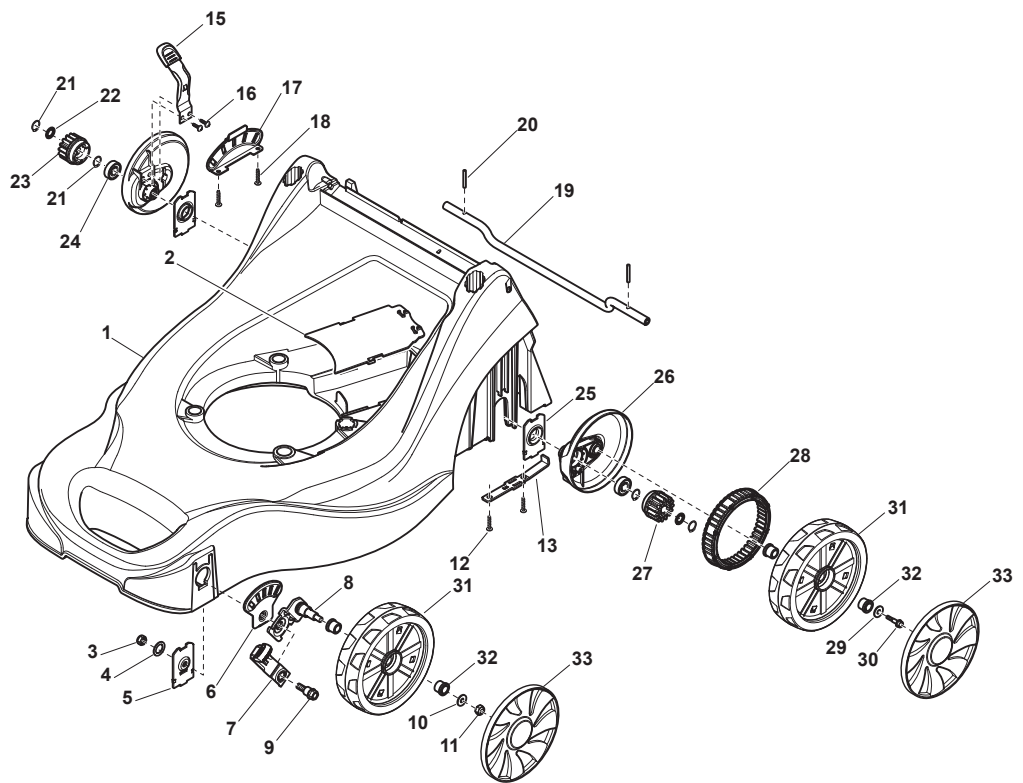

THIS INFORMATION IS NOT INTENDED FOR SALE OR RESALE, AND THIS NOTICE MUST REMAIN ON ALL COPIES.

Fig.	Quantity	Part No	Description	Notes
1	1	322066750/0	Red Deck	
2	1	322060245/0	Belt Protection	
3	2	112154210/0	Nut	
4	2	112540060/0	Washer	
5	2	322785361/0	Support, Wheel	
6	2	322735599/0	Sector, Height Adjustment	
7	2	381003352/0	Lever, Height Adjustment	
8	2	381005089/0	Wheel Support	
9	2	122519811/0	Pin	
10	2	112521350/0	Washer	
11	2	112155000/0	Nut	
12	4	112728690/0	Screw	
13	2	322608563/0	Deck Rear Stiffening	
15	1	381003353/0	Lever, Height Adjustment	
16	2	112728689/0	Screw	
17	1	322735601/0	Sector, Height Adjustment	
18	2	112728690/0	Screw	
19	1	122033417/0	Rear Wheel Axle	
20	2	122753001/0	Pin	
21	4	112608600/0	Seeger	
22	2	112521370/0	Washer	
23	1	322570135/0	Right Pinion	
24	2	119216035/0	Bearing	
25	2	322785379/0	Support	
26	2	322600203/0	Protection, Wheel	
27	1	322570136/0	Left Pinion	
28	2	322120118/0	Traction Crown	
29	2	112523040/0	Washer	
30	2	112735592/0	Screw	
31	4	322686101/0	Wheel	
32	8	322034516/0	Bushing	
33	4	322110642/0	Hub Cap Grey	