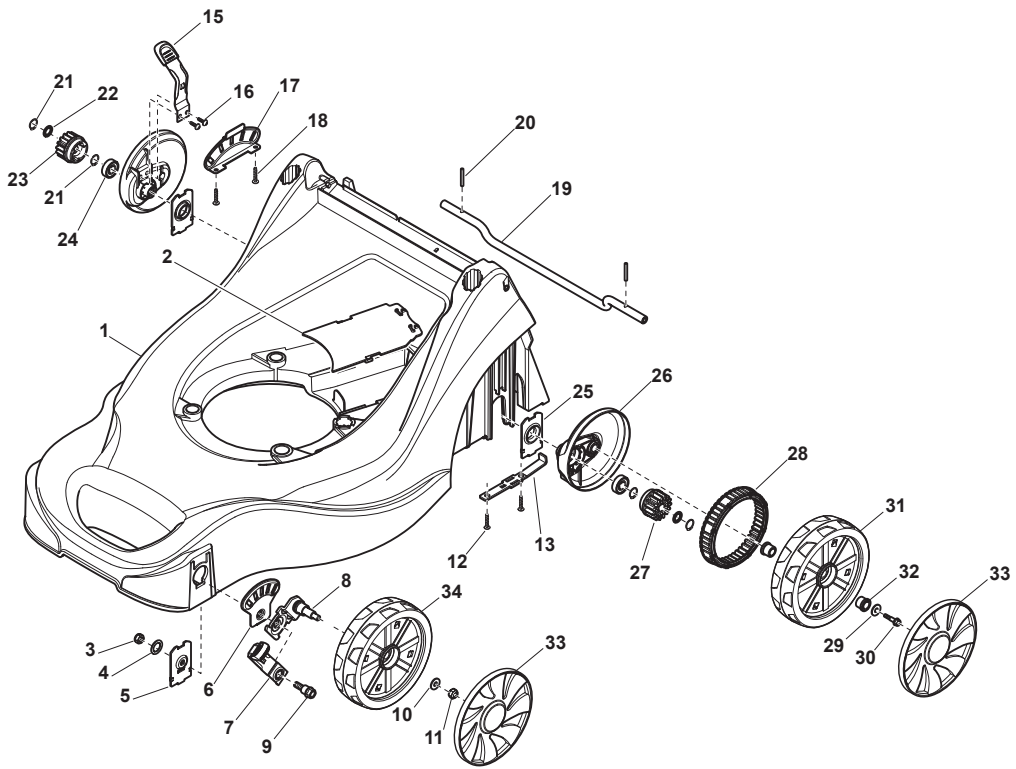

THIS INFORMATION IS NOT INTENDED FOR SALE OR RESALE, AND THIS NOTICE MUST REMAIN ON ALL COPIES.

Fig.	Quantity	Part No	Description	Notes
1	1	322066750/0	Red Deck	
2	1	322060245/0	Belt Protection	
3	2	112154210/0	Nut	
4	2	112540060/0	Washer	
5	2	322785361/0	Support, Wheel	
6	2	322735599/0	Sector, Height Adjustment	
7	2	381003352/0	Lever, Height Adjustment	
8	2	381005089/0	Wheel Support	
9	2	122519811/0	Pin	
10	2	112521350/0	Washer	
11	2	112155000/0	Nut	
12	4	112728690/0	Screw	
13	2	322608563/0	Deck Rear Stiffening	
15	1	381003353/0	Lever, Height Adjustment	
16	2	112728689/0	Screw	
17	1	322735601/0	Sector, Height Adjustment	
18	2	112728690/0	Screw	
19	1	122033417/0	Rear Wheel Axle	
20	2	122753001/0	Pin	
21	4	112608600/0	Seeger	
22	2	112521370/0	Washer	
23	1	322570135/0	Right Pinion	
24	2	119216035/0	Bearing	
25	2	322785379/0	Support	
26	2	322600203/0	Protection, Wheel	
27	1	322570136/0	Left Pinion	
28	2	322120118/0	Traction Crown	
29	2	112523040/0	Washer	
30	2	112735592/0	Screw	
31	4	322686101/0	Wheel	
32	8	322034516/0	Bushing	
33	4	322110642/0	Hub Cap Grey	