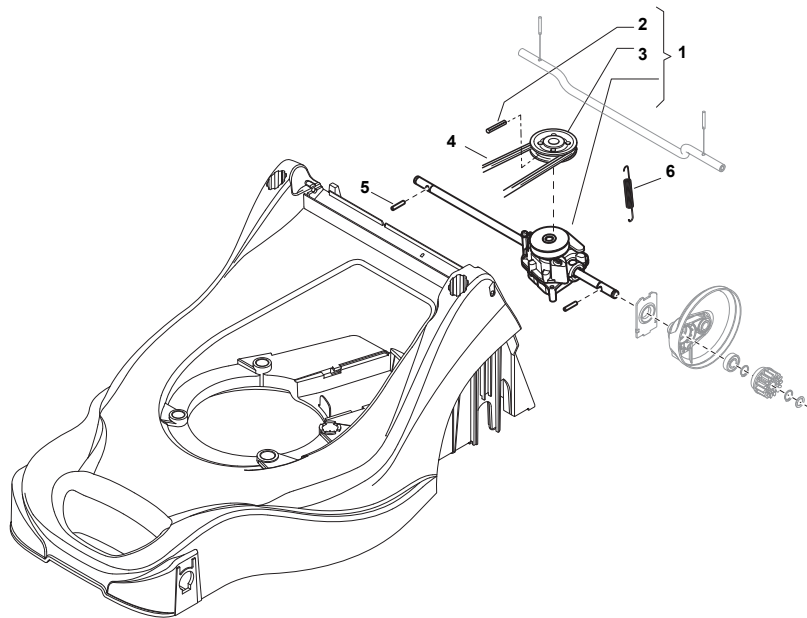

Fig.	Quantity	Part No	Description	Notes
1	1	381006739/0	Upper Handle	
2	1	122430313/0	Guide Spring	
3	1	112521330/0	Washer	
4	1	112154510/0	Nut	
5	1	118390020/0	Conduit Clip Caproeuope	
6	1	181030053/0	Cable, Thread Engine Brake	for SV40/RV40/V35 Engine
6	1	181030079/0	Cable, Thread Engine Brake	for Honda/B&S/GGP 100cc Engine
7	1	181003363/1	Lever, Engine Brake Black	
8	1	112727788/0	Screw	
9	1	181005504/1	Throttle Cable	for SV40/RV40/V35 Engine
9	1	181005518/0	Throttle Cable	for B&S Engine
9	1	181005524/0	Throttle Cable	for Honda/B&S/GGP 100cc Engine
10	1	112154510/0	Nut	
11	1	381030080/0	Cable Rear Drive	
12	1	181003364/0	Drive Control Lever	

Fig.	Quantity	Part No	Description	Notes
1	1	381006739/0	Upper Handle	
2	1	122430313/0	Guide Spring	
3	1	112521330/0	Washer	
4	1	112154510/0	Nut	
5	1	118390020/0	Conduit Clip Caproeurope	
6	1	181030053/0	Cable, Thread Engine Brake	for SV40/RV40/V35 Engine
6	1	181030079/0	Cable, Thread Engine Brake	for Honda/B&S/GGP 100cc Engine
7	1	181003363/1	Lever, Engine Brake Black	
8	1	112727783/0	Screw	
9	1	322551640/0	Plate	
10	1	112154510/0	Nut	
11	1	381030080/0	Cable Rear Drive	
12	1	181003364/0	Drive Control Lever	

Fig.	Quantity	Part No	Description	Notes
1	1	181003108/0	Gear Box	
2	1	112645705/0	Elastic Pin	
3	1	122601909/0	Pulley	
4	1	135063730/0	Belt	
5	2	122753000/0	Pin	
6	1	125430217/0	Spring	

Fig.	Quantity	Part No	Description	Notes
1	1	122465607/3	Hub With Pulley, Crankshaft Ø 22.2	
1	1	122465608/2	Hub With Pulley, Crankshaft Ø 25	
2	1	181004360/3	Mulching Blade	
3	1	122160400/0	Elastic Disc	
4	1	112523080/0	Washer	
5	1	112735698/0	Screw	
6	1	112139100/0	Feather, Crankshaft Ø 22,2	
6	1	112139150/0	Feather, Crankshaft Ø 25	
7	3	112691910/0	Screw	
8	3	112523060/0	Washer	
9	3	122167842/0	Spacer	
10	3	112154210/0	Nut	
11	1	122040265/0	Bushing	