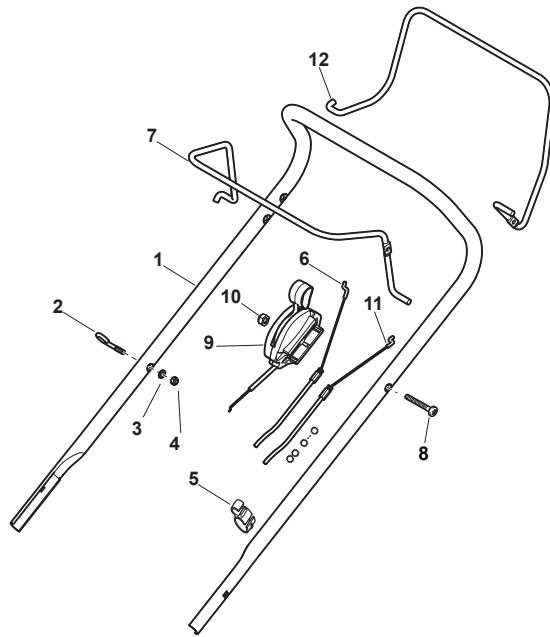

Fig.	Quantity	Part No	Description	Notes
1	1	322066750/0	Red Deck	
2	1	322060245/0	Belt Protection	
3	2	112154210/0	Nut	
4	2	112540060/0	Washer	
5	2	322785361/0	Support, Wheel	
6	2	322735599/0	Sector, Height Adjustment	
7	2	381003352/0	Lever, Height Adjustment	
8	2	381005089/0	Wheel Support	
9	2	122519811/0	Pin	
10	2	112521350/0	Washer	
11	2	112155000/0	Nut	
12	4	112728690/0	Screw	
13	2	322608563/0	Deck Rear Stiffening	
15	1	381003353/0	Lever, Height Adjustment	
16	2	112728689/0	Screw	
17	1	322735601/0	Sector, Height Adjustment	
18	2	112728690/0	Screw	
19	1	122033417/0	Rear Wheel Axle	
20	2	122753001/0	Pin	
21	4	112608600/0	Seeger	
22	2	112521370/0	Washer	
23	1	322570135/0	Right Pinion	
24	2	119216035/0	Bearing	
25	2	322785379/0	Support	
26	2	322600203/0	Protection, Wheel	
27	1	322570136/0	Left Pinion	
28	2	322120118/0	Traction Crown	
29	2	112523040/0	Washer	
30	2	112735592/0	Screw	
31	2	322686101/0	Wheel	
32	4	322034516/0	Bushing	
33	4	322110642/0	Hub Cap Grey	
34	2	322686100/0	Wheel	

Fig.	Quantity	Part No	Description	Notes
1	2	381006769/0	Right/Left Lower Handle	
2	2	112523020/0	Washer	
3	2	112728450/0	Screw	
4	2	112819110/0	Screw	
5	2	118566110/0	Push Rod	
6	2	122671651/0	Washer	
7	2	122399900/0	Knob	
8	2	112293200/0	Nut	
10	1	381008687/0	Outfit, Screws	

Fig.	Quantity	Part No	Description	Notes
1	1	381006739/0	Upper Handle	
2	1	122430313/0	Guide Spring	
3	1	112521330/0	Washer	
4	1	112154510/0	Nut	
5	1	118390020/0	Conduit Clip Caproeuope	
6	1	181030053/0	Cable, Thread Engine Brake	for SV40/RV40/V35 Engine
6	1	181030079/0	Cable, Thread Engine Brake	for Honda/B&S/GGP 100cc Engine
7	1	181003363/1	Lever, Engine Brake Black	
8	1	112727788/0	Screw	
9	1	181005504/1	Throttle Cable	for SV40/RV40/V35 Engine
9	1	181005518/0	Throttle Cable	for B&S Engine
9	1	181005524/0	Throttle Cable	for Honda/B&S/GGP 100cc Engine
10	1	112154510/0	Nut	
11	1	381030080/0	Cable Rear Drive	
12	1	181003364/0	Drive Control Lever	