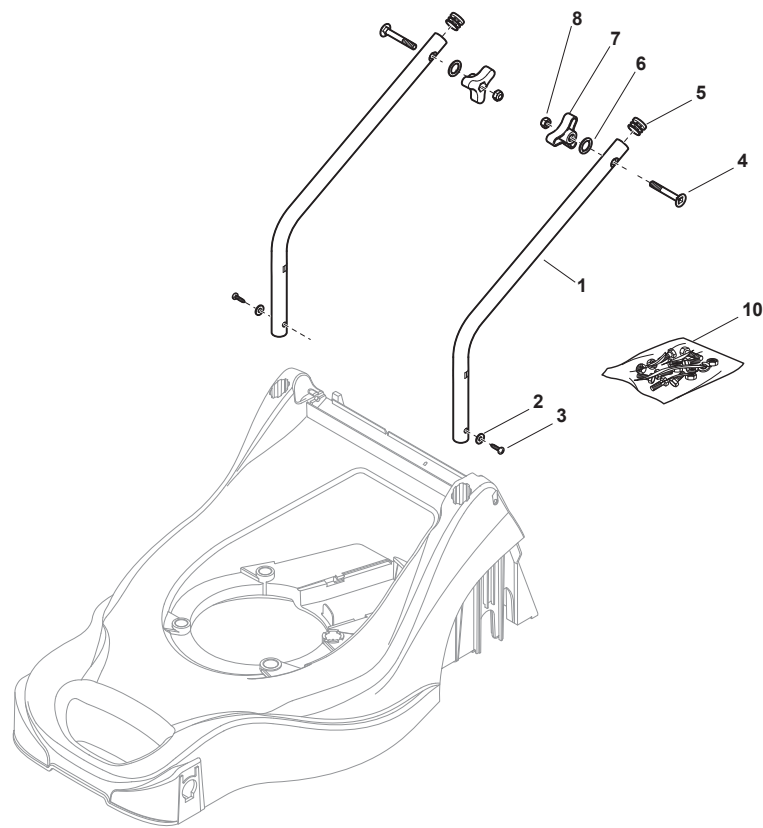

Fig.	Quantity	Part No	Description	Notes
1	1	322066750/0	Red Deck	
2	1	322060245/0	Belt Protection	
3	2	112154210/0	Nut	
4	2	112540060/0	Washer	
5	2	322785361/0	Support, Wheel	
6	2	322735599/0	Sector, Height Adjustment	
7	2	381003352/0	Lever, Height Adjustment	
8	2	381005089/0	Wheel Support	
9	2	122519811/0	Pin	
10	2	112521350/0	Washer	
11	2	112155000/0	Nut	
12	4	112728690/0	Screw	
13	2	322608563/0	Deck Rear Stiffening	
15	1	381003353/0	Lever, Height Adjustment	
16	2	112728689/0	Screw	
17	1	322735601/0	Sector, Height Adjustment	
18	2	112728690/0	Screw	
19	1	122033417/0	Rear Wheel Axle	
20	2	122753001/0	Pin	
21	4	112608600/0	Seeger	
22	2	112521370/0	Washer	
23	1	322570135/0	Right Pinion	
24	2	119216035/0	Bearing	
25	2	322785379/0	Support	
26	2	322600203/0	Protection, Wheel	
27	1	322570136/0	Left Pinion	
28	2	322120118/0	Traction Crown	
29	2	112523040/0	Washer	
30	2	112735592/0	Screw	
31	2	322686101/0	Wheel	
32	4	322034516/0	Bushing	
33	4	322110642/0	Hub Cap Grey	
34	2	322686100/0	Wheel	

Fig.	Quantity	Part No	Description	Notes
1	2	381006769/0	Right/Left Lower Handle	
2	2	112523020/0	Washer	
3	2	112728450/0	Screw	
4	2	112819110/0	Screw	
5	2	118566110/0	Push Rod	
6	2	122671651/0	Washer	
7	2	122399900/0	Knob	
8	2	112293200/0	Nut	
10	1	381008687/0	Outfit, Screws	