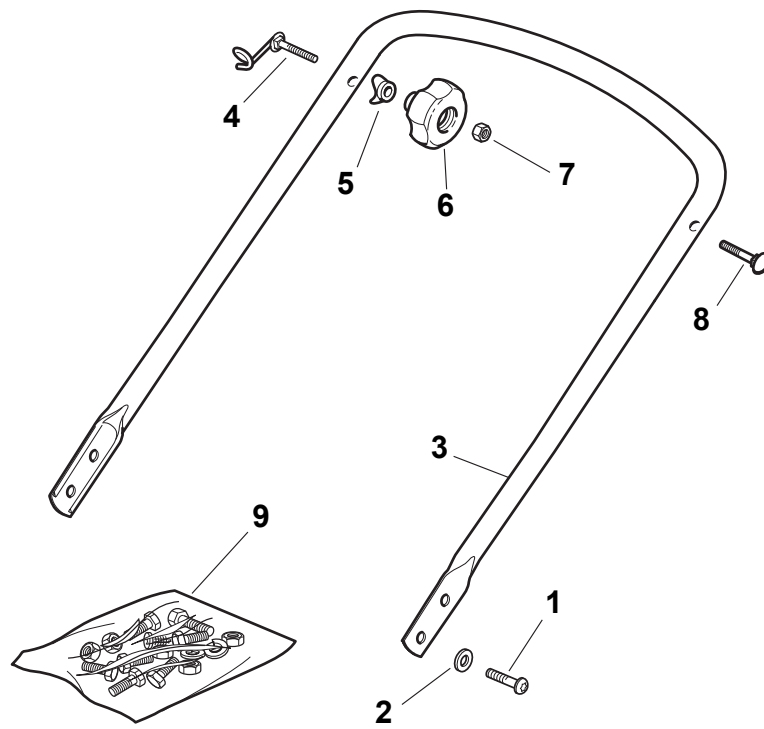

THIS INFORMATION IS NOT INTENDED FOR SALE OR RESALE, AND THIS NOTICE MUST REMAIN ON ALL COPIES.

Fig.	Quantity	Part No	Description	Notes
1	1	381003703/0	Red Deck	
1	1	381004746/0	Grey Deck	
2	2	122131750/0	Nut	
3	1	381000153/0	Front Wheel Axle	
4	2	112760600/0	Screw	
5	2	112155000/0	Nut	
6	2	322600095/0	Protection, Wheel	
7	2	325670011/0	Antifriction Washer	
12	1	122033319/0	Adjustment Rod	
13	2	381000159/0	Rear Wheel Axle	
14	2	122753001/0	Pin	
16	2	322600106/1	Protection, Wheel	
17	1	381003303/0	Lever, Height Adjustment	
18	2	112728689/0	Screw	
19	4	122122202/0	Bearing	
22	1	122446186/0	Spring	

Fig.	Quantity	Part No	Description	Notes
1	4	112760605/0	Screw	
2	4	112521350/0	Washer	
3	1	381006686/0	Handle Lower Part	Black
3	1	381007545/0	Handle, Lower Part Yellow	Yellow
4	1	112819120/0	Screw	
5	2	122671651/0	Washer	
6	2	122399900/0	Knob	
7	2	112293200/0	Nut	
8	1	381008696/0	Outfit, Screws	

Fig.	Quantity	Part No	Description	Notes
1	4	112760605/0	Screw	
2	4	112521350/0	Washer	
3	1	381006686/0	Handle Lower Part	
4	1	181003801/1	Guide Spring	
5	2	122680006/1	Washer	
6	2	322399804/1	Nut	
7	2	112293200/0	Nut	
8	1	112819201/0	Screw	
9	1	381008648/1	Outfit, Screws	

Fig.	Quantity	Part No	Description	Notes
1	1	181003801/1	Guide Spring	
2	1	381006687/0	Handle Lower Part	
3	2	122680006/1	Washer	
4	2	322399804/1	Nut	
5	2	112293200/0	Nut	
6	1	112819201/0	Screw	
7	2	112818900/0	Screw	
8	1	322778425/0	Left Bracket	
9	2	122671653/0	Washer	
10	2	322399804/1	Nut	
11	2	112293200/0	Nut	
12	4	112760605/0	Screw	
13	4	112521350/0	Washer	
14	1	322778423/0	Right Bracket	