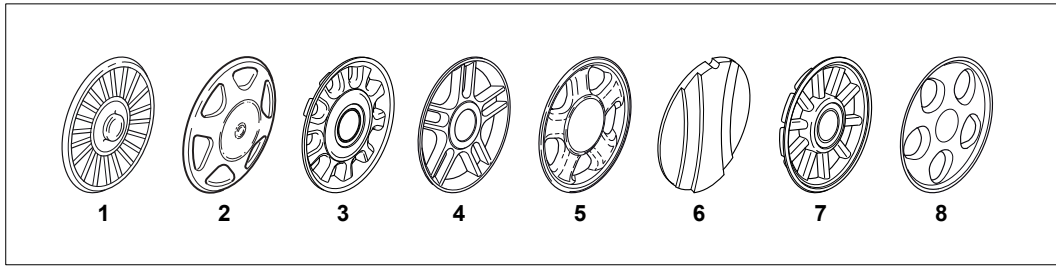

Fig.	Quantity	Part No	Description	Notes
1	1	381003703/0	Red Deck	
2	2	322551523/0	Front Plate	
3	4	112728686/0	Screw	
4	2	322600095/0	Protection, Wheel	
5	8	322034515/1	Bushing	
6	2	322686091/1	Wheel	
7	4	122524340/0	Pin	
8	2	122033393/0	Rear Wheel Axle	
9	1	322120109/0	Wheels Crown	
10	2	322170622/0	Spacer	
11	2	122034508/0	Bushing	
12	2	322686093/0	Wheel	
13	2	112523050/0	Washer	
14	2	112735599/0	Screw	
15	2	322110347/0	Hub Cap Grey	
16	2	322110395/0	Hub Cap Grey	
17	2	322110493/0	Hub Cap Grey	
18	2	322110491/0	Hub Cap Grey	
19	2	322110381/0	Hub Cap Grey	
20	2	122110252/1	Hub Cap White	
20	2	122110254/1	Hub Cap Yellow	
20	2	122110255/1	Hub Cap Red	
21	2	322110495/0	Hub Cap Grey	
22	2	322110416/0	Hub Cap Grey	
23	2	322110348/0	Hub Cap Grey	
24	2	322110314/0	Hub Cap Grey	
25	2	322110494/0	Hub Cap Grey	
26	2	322110492/0	Hub Cap Grey	
27	2	322110382/0	Hub Cap Grey	
28	2	122110251/0	Hub Cap White	
28	2	122110253/0	Hub Cap Yellow	
28	2	122110256/0	Hub Cap Red	
29	2	322110496/0	Hub Cap Grey	
30	2	322110417/0	Hub Cap Grey	

BUSHING Version - Ø 165

BALL BEARING Version - Ø 165

BUSHING Version - Ø 190

BALL BEARING Version - Ø 190

Fig.	Quantity	Part No	Description	Notes
1	8	122034508/0	Bushing	
2	4	322686091/1	Wheel	
3	4	122524341/0	Pin	
4	4	122675100/0	Washer	
5	8	122122200/0	Bearing	
6	4	322686093/0	Wheel	
8	2	112523050/0	Washer	
9	2	322120109/0	Wheels Crown	
10	2	322170622/0	Spacer	
11	2	122675100/0	Washer	
8	2	112523050/0	Washer	
14	2	112735599/0	Screw	