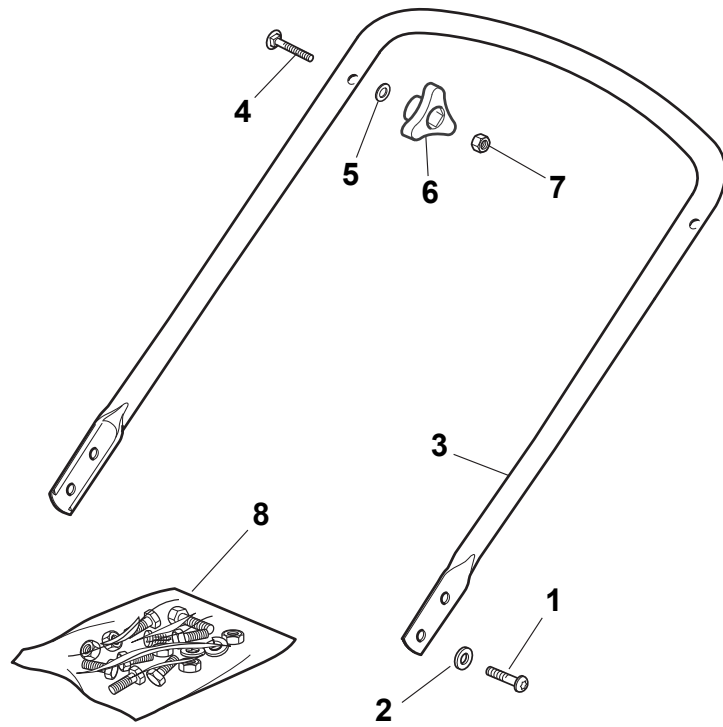

THIS INFORMATION IS NOT INTENDED FOR SALE OR RESALE, AND THIS NOTICE MUST REMAIN ON ALL COPIES.

Fig.	Quantity	Part No	Description	Notes
1	1	381003703/0	Red Deck	
1	1	381004746/0	Grey Deck	
2	2	122131750/0	Nut	
3	1	381000153/0	Front Wheel Axle	
4	2	112760600/0	Screw	
5	2	112155000/0	Nut	
6	2	322600095/0	Protection, Wheel	
7	2	325670011/0	Antifriction Washer	
12	1	122033319/0	Adjustment Rod	
13	2	381000159/0	Rear Wheel Axle	
14	2	122753001/0	Pin	
16	2	322600106/1	Protection, Wheel	
17	1	381003303/0	Lever, Height Adjustment	
18	2	112728689/0	Screw	
19	4	122122202/0	Bearing	
22	1	122446186/0	Spring	

Fig.	Quantity	Part No	Description	Notes
1	1	322108271/0	Front Conveyor Assy	
2	6	112728686/0	Screw	
5	1	322108272/2	Rear Conveyor Assy	
6	4	322545189/0	Plate	
7	2	112728686/0	Screw	
21	1	322060212/0	Protection, Belt	
34	1	322140226/0	Deflector	

Fig.	Quantity	Part No	Description	Notes
1	4	112760605/0	Screw	
2	4	112521350/0	Washer	
3	1	381006686/0	Handle Lower Part	Black
3	1	381007545/0	Handle, Lower Part Yellow	Yellow
4	1	112819120/0	Screw	
5	2	122671651/0	Washer	
6	2	122399900/0	Knob	
7	2	112293200/0	Nut	
8	1	381008696/0	Outfit, Screws	

Fig.	Quantity	Part No	Description	Notes
1	4	112760605/0	Screw	
2	4	112521350/0	Washer	
3	1	381006686/0	Handle Lower Part	
4	1	181003801/1	Guide Spring	
5	2	122680006/1	Washer	
6	2	322399804/1	Nut	
7	2	112293200/0	Nut	
8	1	112819201/0	Screw	
9	1	381008648/1	Outfit, Screws	