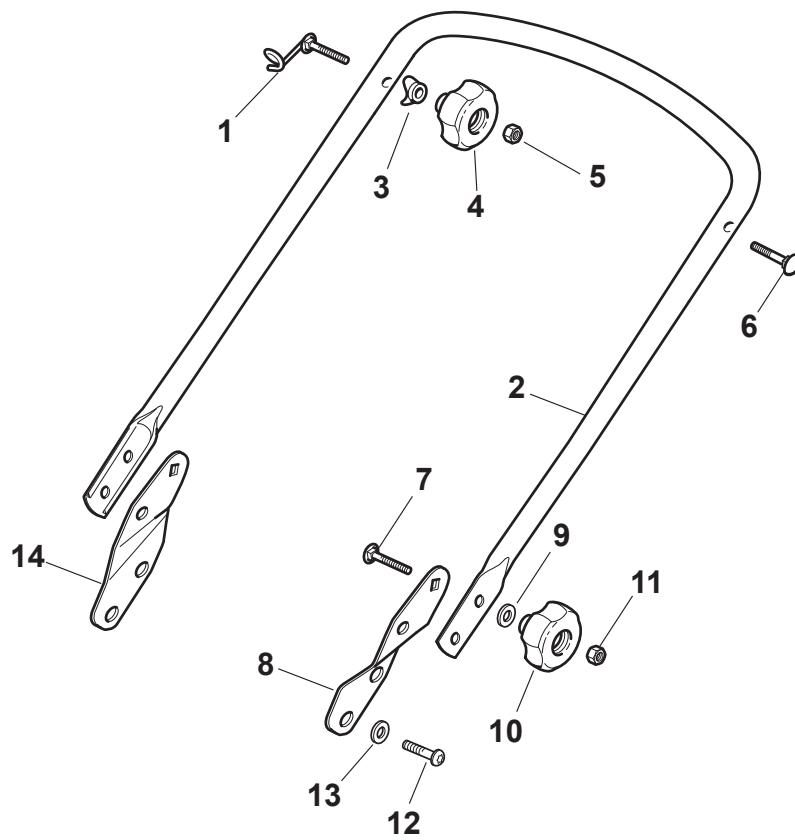

THIS INFORMATION IS NOT INTENDED FOR SALE OR RESALE, AND THIS NOTICE MUST REMAIN ON ALL COPIES.

Fig.	Quantity	Part No	Description	Notes
1	1	381003703/0	Red Deck	
1	1	381004746/0	Grey Deck	
2	2	122131750/0	Nut	
3	1	381000153/0	Front Wheel Axle	
4	2	112760600/0	Screw	
5	2	112155000/0	Nut	
6	2	322600095/0	Protection, Wheel	
7	2	325670011/0	Antifriction Washer	
12	1	122033319/0	Adjustment Rod	
13	2	381000159/0	Rear Wheel Axle	
14	2	122753001/0	Pin	
16	2	322600106/1	Protection, Wheel	
17	1	381003303/0	Lever, Height Adjustment	
18	2	112728689/0	Screw	
19	4	122122202/0	Bearing	
22	1	122446186/0	Spring	

Fig.	Quantity	Part No	Description	Notes
1	4	112760605/0	Screw	
2	4	112521350/0	Washer	
3	1	381006686/0	Handle Lower Part	Black
3	1	381007545/0	Handle, Lower Part Yellow	Yellow
4	1	112819120/0	Screw	
5	2	122671651/0	Washer	
6	2	122399900/0	Knob	
7	2	112293200/0	Nut	
8	1	381008696/0	Outfit, Screws	

Fig.	Quantity	Part No	Description	Notes
1	4	112760605/0	Screw	
2	4	112521350/0	Washer	
3	1	381006686/0	Handle Lower Part	
4	1	181003801/1	Guide Spring	
5	2	122680006/1	Washer	
6	2	322399804/1	Nut	
7	2	112293200/0	Nut	
8	1	112819201/0	Screw	
9	1	381008648/1	Outfit, Screws	

Fig.	Quantity	Part No	Description	Notes
1	1	181003801/1	Guide Spring	
2	1	381006687/0	Handle Lower Part	
3	2	122680006/1	Washer	
4	2	322399804/1	Nut	
5	2	112293200/0	Nut	
6	1	112819201/0	Screw	
7	2	112818900/0	Screw	
8	1	322778425/0	Left Bracket	
9	2	122671653/0	Washer	
10	2	322399804/1	Nut	
11	2	112293200/0	Nut	
12	4	112760605/0	Screw	
13	4	112521350/0	Washer	
14	1	322778423/0	Right Bracket	