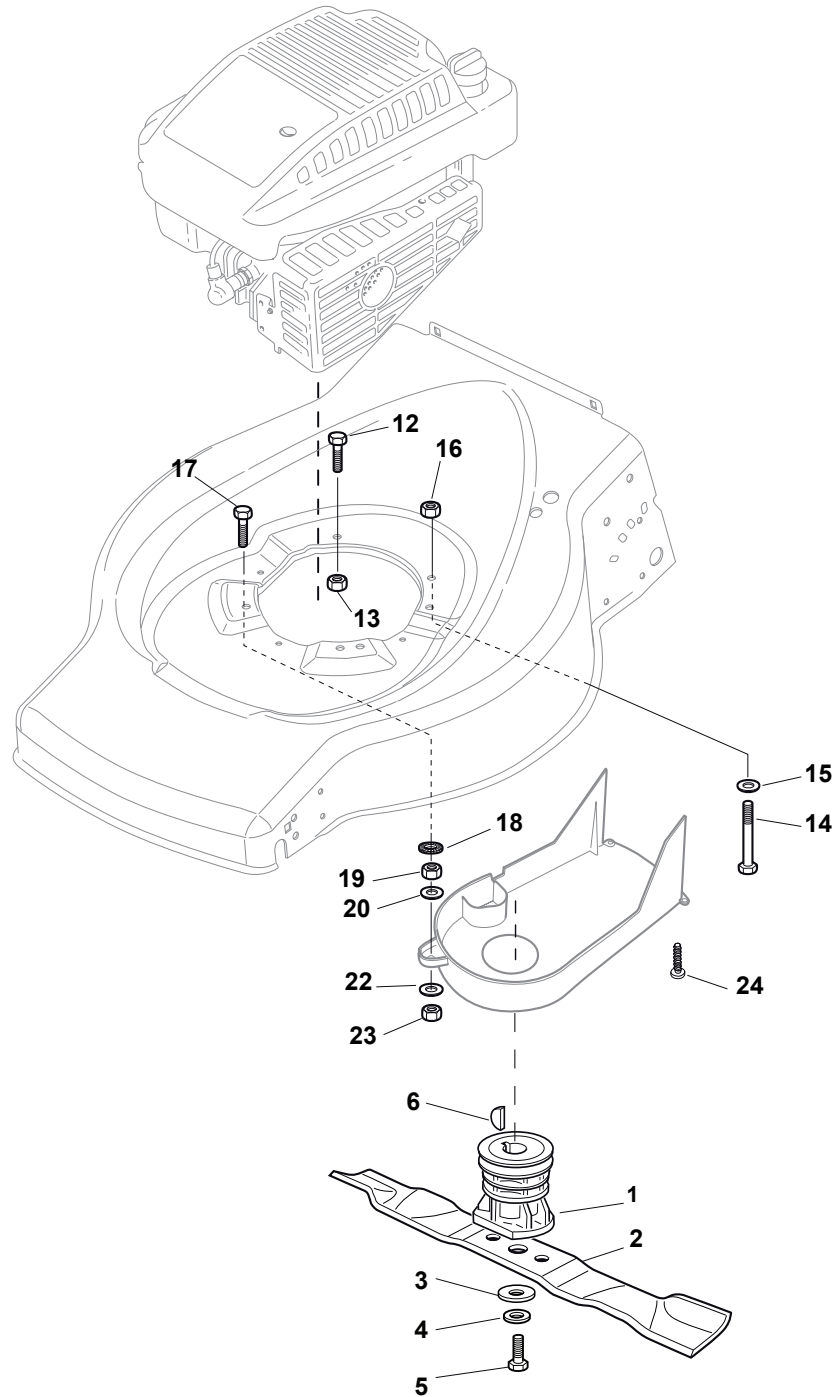

BUSHING Version - Ø 165

BALL BEARING Version - Ø 165

BUSHING Version - Ø 190

BALL BEARING Version - Ø 190

Fig.	Quantity	Part No	Description	Notes
1	8	122034508/0	Bushing	
2	4	322686091/1	Wheel	
3	4	122524341/0	Pin	
4	4	122675100/0	Washer	
5	8	122122200/0	Bearing	
6	4	322686093/0	Wheel	
8	2	112523050/0	Washer	
9	2	322120109/0	Wheels Crown	
10	2	322170622/0	Spacer	
11	2	122675100/0	Washer	
8	2	112523050/0	Washer	
14	2	112735599/0	Screw	

Fig.	Quantity	Part No	Description	Notes
1	1	122465607/3	Hub With Pulley, Crankshaft Ø 22.2	for GGP RS-RSC-RSCT Engines
2	1	181004381/1	Blade Standard	
3	1	122160400/0	Elastic Disc	
4	1	112523080/0	Washer	
5	1	112735698/0	Screw	
6	1	112139100/0	Feather, Crankshaft Ø 22,2	for GGP RS-RSC-RSCT Engines
12	2	112691100/0	Screw	
13	2	112154210/0	Nut	
14	2	112691700/0	Screw	
15	1	112540060/0	Washer	
16	1	112154210/0	Nut	
17	3	112691100/0	Screw	
18	1	112540060/0	Washer	
19	1	112293200/0	Nut	
20	1	122671651/0	Washer	
22	1	325670011/0	Antifriction Washer	
23	1	112155000/0	Nut	
24	2	112728530/0	Screw	