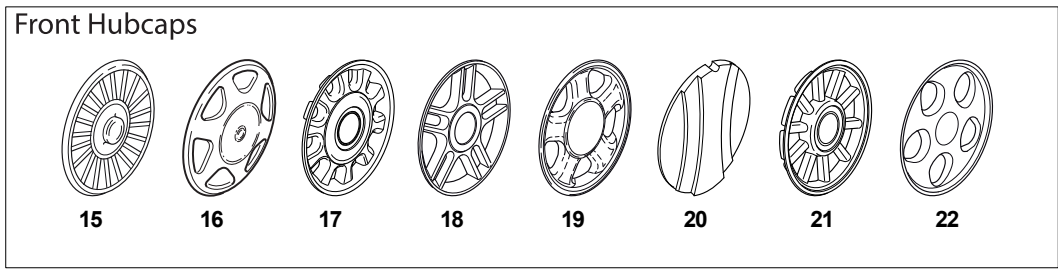

Fig.	Quantity	Part No	Description	Notes
1	2	112608520/0	Seeger	
2	2	322160520/0	Dust Cover Disc	
3	2	122570125/0	Pinion	
4	2	122076645/0	Key	
5	2	322160520/0	Dust Cover Disc	
6	2	112622620/0	Pin	
7	2	122122202/0	Bearing	
8	2	322600106/1	Protection, Wheel	
9	1	381003303/0	Lever, Height Adjustment	
10	2	112728689/0	Screw	
11	1	112713801/0	Dowel	
12	1	122601909/0	Pulley	
13	1	181003093/1	Gear Box	
15	2	122753001/0	Pin	
16	1	122450438/0	Spring	
17	1	135064100/0	Belt	

Fig.	Quantity	Part No	Description	Notes
1	1	381003703/0	Red Deck	
2	2	322551523/0	Front Plate	
3	4	112728686/0	Screw	
4	2	322600095/0	Protection, Wheel	
5	8	322034515/1	Bushing	
6	2	322686091/1	Wheel	
7	4	122524340/0	Pin	
8	2	122033393/0	Rear Wheel Axle	
9	1	322120109/0	Wheels Crown	
10	2	322170622/0	Spacer	
11	2	122034508/0	Bushing	
12	2	322686093/0	Wheel	
13	2	112523050/0	Washer	
14	2	112735599/0	Screw	
15	2	322110347/0	Hub Cap Grey	
16	2	322110395/0	Hub Cap Grey	
17	2	322110493/0	Hub Cap Grey	
18	2	322110491/0	Hub Cap Grey	
19	2	322110381/0	Hub Cap Grey	
20	2	122110252/1	Hub Cap White	
20	2	122110254/1	Hub Cap Yellow	
20	2	122110255/1	Hub Cap Red	
21	2	322110495/0	Hub Cap Grey	
22	2	322110416/0	Hub Cap Grey	
23	2	322110348/0	Hub Cap Grey	
24	2	322110314/0	Hub Cap Grey	
25	2	322110494/0	Hub Cap Grey	
26	2	322110492/0	Hub Cap Grey	
27	2	322110382/0	Hub Cap Grey	
28	2	122110251/0	Hub Cap White	
28	2	122110253/0	Hub Cap Yellow	
28	2	122110256/0	Hub Cap Red	
29	2	322110496/0	Hub Cap Grey	
30	2	322110417/0	Hub Cap Grey	