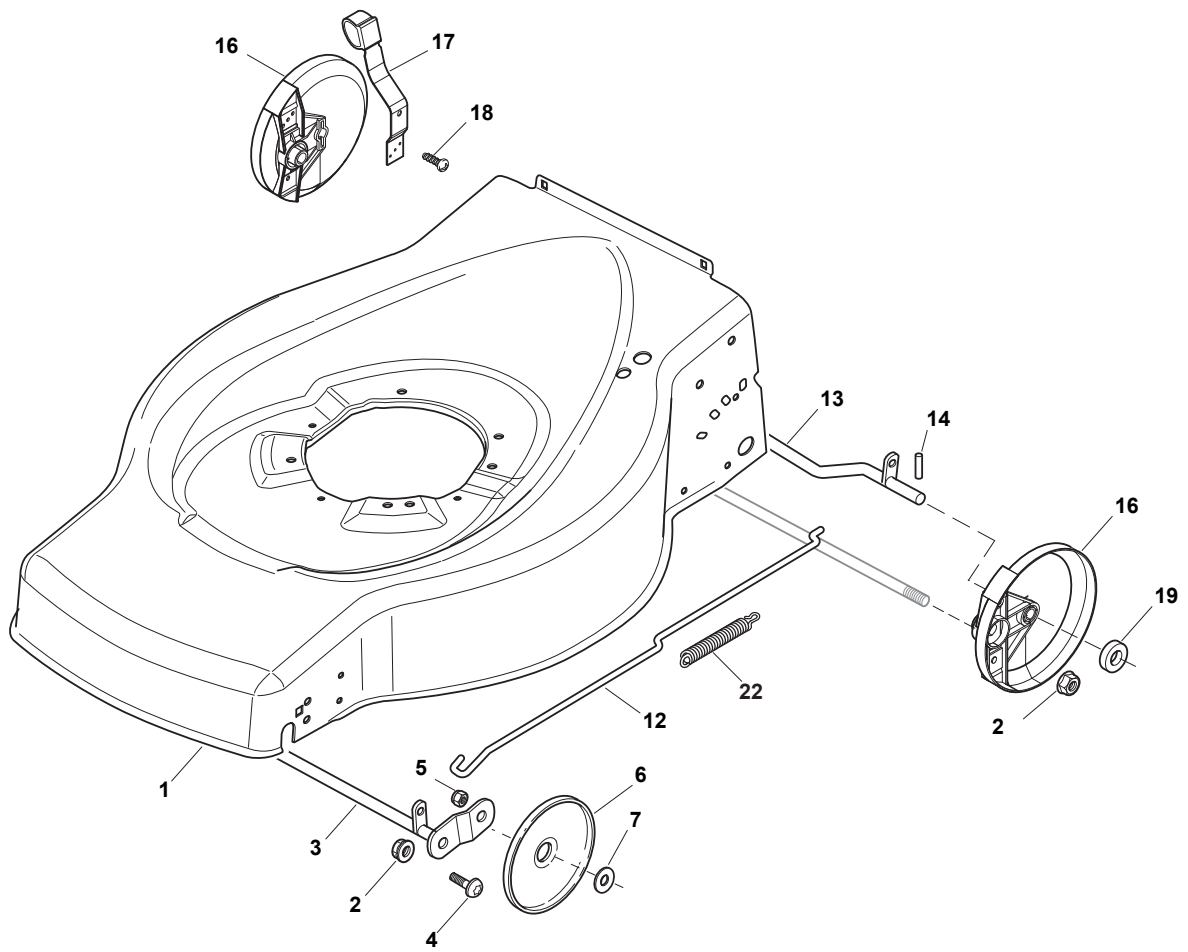

Parts Catalogue

for model
ESL 534 TR

- Use GLOBAL GARDEN PRODUCT Genuine Spare Parts specified in the parts list for repair and/or replacement.
- The contents described in the parts list may change due to improvement.
- The drawings of the spare parts are only indicative and might not represent the part in question exactly.
- The indications "right" - "left" - "front" - "rear" refer to the position of the operator when using the machine.
- When placing orders of parts for repair and/or replacement, make sure that the illustrated parts list is the one applying to the machine's year of manufacture, as shown on the identification plate attached to the machine.

THIS INFORMATION IS NOT INTENDED FOR SALE OR RESALE, AND THIS NOTICE MUST REMAIN ON ALL COPIES.

Fig.	Quantity	Part No	Description	Notes
1	1	381003703/0	Red Deck	
1	1	381004746/0	Grey Deck	
2	2	122131750/0	Nut	
3	1	381000153/0	Front Wheel Axle	
4	2	112760600/0	Screw	
5	2	112155000/0	Nut	
6	2	322600095/0	Protection, Wheel	
7	2	325670011/0	Antifriction Washer	
12	1	122033319/0	Adjustment Rod	
13	2	381000159/0	Rear Wheel Axle	
14	2	122753001/0	Pin	
16	2	322600106/1	Protection, Wheel	
17	1	381003303/0	Lever, Height Adjustment	
18	2	112728689/0	Screw	
19	4	122122202/0	Bearing	
22	1	122446186/0	Spring	

Fig.	Quantity	Part No	Description	Notes
1	1	322108271/0	Front Conveyor Assy	
2	6	112728686/0	Screw	
5	1	322108272/2	Rear Conveyor Assy	
6	4	322545189/0	Plate	
7	2	112728686/0	Screw	
21	1	322060212/0	Protection, Belt	
34	1	322140226/0	Deflector	

Fig.	Quantity	Part No	Description	Notes
1	4	112760605/0	Screw	
2	4	112521350/0	Washer	
3	1	381006686/0	Handle Lower Part	Black
3	1	381007545/0	Handle, Lower Part Yellow	Yellow
4	1	112819120/0	Screw	
5	2	122671651/0	Washer	
6	2	122399900/0	Knob	
7	2	112293200/0	Nut	
8	1	381008696/0	Outfit, Screws	