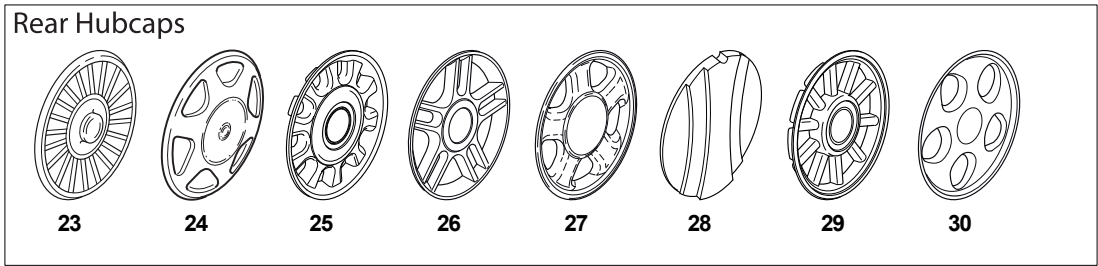

Fig.	Quantity	Part No	Description	Notes
1	2	112608520/0	Seeger	
2	2	322160520/0	Dust Cover Disc	
3	2	122570125/0	Pinion	
4	2	122076645/0	Key	
5	2	322160520/0	Dust Cover Disc	
6	2	112622620/0	Pin	
7	2	122122202/0	Bearing	
8	2	322600106/1	Protection, Wheel	
9	1	381003303/0	Lever, Height Adjustment	
10	2	112728689/0	Screw	
11	1	112713801/0	Dowel	
12	1	122601909/0	Pulley	
13	1	181003093/1	Gear Box	
15	2	122753001/0	Pin	
16	1	122450438/0	Spring	
17	1	135064100/0	Belt	