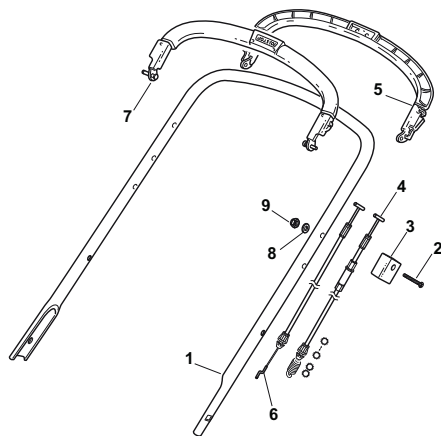

Fig.	Quantity	Part No	Description	Notes
1	4	112760605/0	Screw	
2	4	112521350/0	Washer	
3	1	381006686/0	Handle Lower Part	
4	1	181003801/1	Guide Spring	
5	2	122680006/1	Washer	
6	2	322399804/1	Nut	
7	2	112293200/0	Nut	
8	1	112819201/0	Screw	
9	1	381008648/1	Outfit, Screws	

Fig.	Quantity	Part No	Description	Notes
1	1	181003801/1	Guide Spring	
2	1	381006687/0	Handle Lower Part	
3	2	122680006/1	Washer	
4	2	322399804/1	Nut	
5	2	112293200/0	Nut	
6	1	112819201/0	Screw	
7	2	112818900/0	Screw	
8	1	322778425/0	Left Bracket	
9	2	122671653/0	Washer	
10	2	322399804/1	Nut	
11	2	112293200/0	Nut	
12	4	112760605/0	Screw	
13	4	112521350/0	Washer	
14	1	322778423/0	Right Bracket	

Fig.	Quantity	Part No	Description	Notes
1	1	381006577/0	Handle, Upper Part	
2	1	112674700/0	Screw	
3	1	181030003/0	Cable, Thread Engine Brake	B&S 450/500 Series
3	1	181030004/0	Cable, Thread Engine Brake	Honda Engine
3	1	181030005/0	Cable, Thread Engine Brake	SV40 / RV 40 / V35 Engine
3	1	181030004/0	Cable, Thread Engine Brake	B&S 625/675 Series
4	1	112521330/0	Washer	
5	1	112292100/0	Nut	
6	1	112645710/0	Elastic Pin	
7	1	322321700/1	Lever, Engine Brake Red	
9	1	381000654/0	Cable Rear Drive	
10	1	118564520/1	Fairlead	
11	1	112769616/0	Screw	
12	1	322806521/0	Clamp	
13	1	112292100/0	Nut	
14	1	322321701/0	Driving Lever	
15	1	112645710/0	Elastic Pin	

Fig.	Quantity	Part No	Description	Notes
1	1	381006579/1	Handle, Upper Part	
2	1	112689500/0	Screw	
3	1	322551640/0	Plate	
4	1	381000659/0	Cable Rear Drive	
5	1	381003297/1	Driving Lever	
6	1	181030001/0	Cable, Thread Engine Brake	B&S 450-500-625-675Es Engine/Honda Engine
6	1	181030000/0	Cable, Thread Engine Brake	SV40 / RV 40 / V35 Engine
6	1	181030001/0	Cable, Thread Engine Brake	GGP Engine
7	1	381003298/1	Lever, Engine Brake	
8	1	112521330/0	Washer	
9	1	112292100/0	Nut	