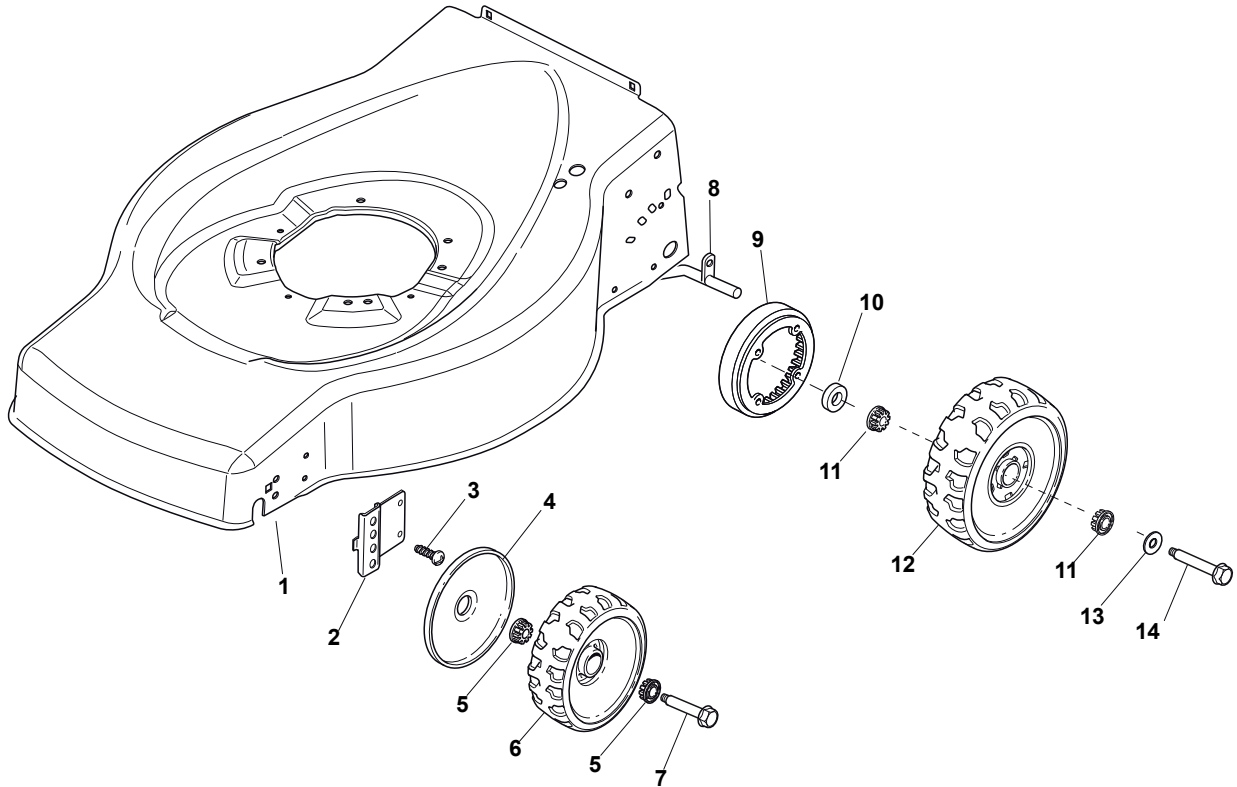

Fig.	Quantity	Part No	Description	Notes
1	2	112608520/0	Seeger	
2	2	322160520/0	Dust Cover Disc	
3	2	122570125/0	Pinion	
4	2	122076645/0	Key	
5	2	322160520/0	Dust Cover Disc	
6	2	112622620/0	Pin	
7	2	122122202/0	Bearing	
8	2	322600106/1	Protection, Wheel	
9	1	381003303/0	Lever, Height Adjustment	
10	2	112728689/0	Screw	
11	1	112713801/0	Dowel	
12	1	122601909/0	Pulley	
13	1	181003093/1	Gear Box	
15	2	122753001/0	Pin	
16	1	122450438/0	Spring	
17	1	135064100/0	Belt	