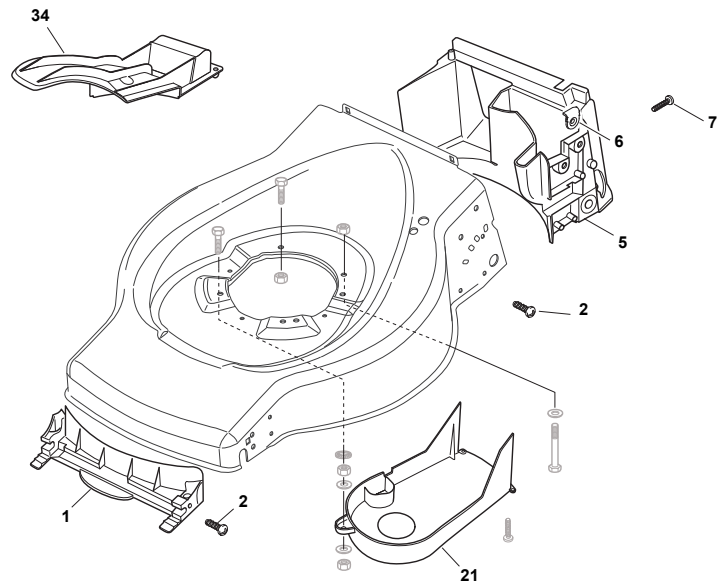

Parts Catalogue

for model
ESL 534 TR

- Use GLOBAL GARDEN PRODUCT Genuine Spare Parts specified in the parts list for repair and/or replacement.
- The contents described in the parts list may change due to improvement.
- The drawings of the spare parts are only indicative and might not represent the part in question exactly.
- The indications "right" - "left" - "front" - "rear" refer to the position of the operator when using the machine.
- When placing orders of parts for repair and/or replacement, make sure that the illustrated parts list is the one applying to the machine's year of manufacture, as shown on the identification plate attached to the machine.

THIS INFORMATION IS NOT INTENDED FOR SALE OR RESALE, AND THIS NOTICE MUST REMAIN ON ALL COPIES.

Fig.	Quantity	Part No	Description	Notes
1	1	381003703/0	Red Deck	
1	1	381004746/0	Grey Deck	
2	2	122131750/0	Nut	
3	1	381000153/0	Front Wheel Axle	
4	2	112760600/0	Screw	
5	2	112155000/0	Nut	
6	2	322600095/0	Protection, Wheel	
7	2	325670011/0	Antifriction Washer	
12	1	122033319/0	Adjustment Rod	
13	2	381000159/0	Rear Wheel Axle	
14	2	122753001/0	Pin	
16	2	322600106/1	Protection, Wheel	
17	1	381003303/0	Lever, Height Adjustment	
18	2	112728689/0	Screw	
19	4	122122202/0	Bearing	
22	1	122446186/0	Spring	

Fig.	Quantity	Part No	Description	Notes
1	1	322108271/0	Front Conveyor Assy	
2	6	112728686/0	Screw	
5	1	322108272/2	Rear Conveyor Assy	
6	4	322545189/0	Plate	
7	2	112728686/0	Screw	
21	1	322060212/0	Protection, Belt	
34	1	322140226/0	Deflector	

Fig.	Quantity	Part No	Description	Notes
1	4	112760605/0	Screw	
2	4	112521350/0	Washer	
3	1	381006686/0	Handle Lower Part	Black
3	1	381007545/0	Handle, Lower Part Yellow	Yellow
4	1	112819120/0	Screw	
5	2	122671651/0	Washer	
6	2	122399900/0	Knob	
7	2	112293200/0	Nut	
8	1	381008696/0	Outfit, Screws	