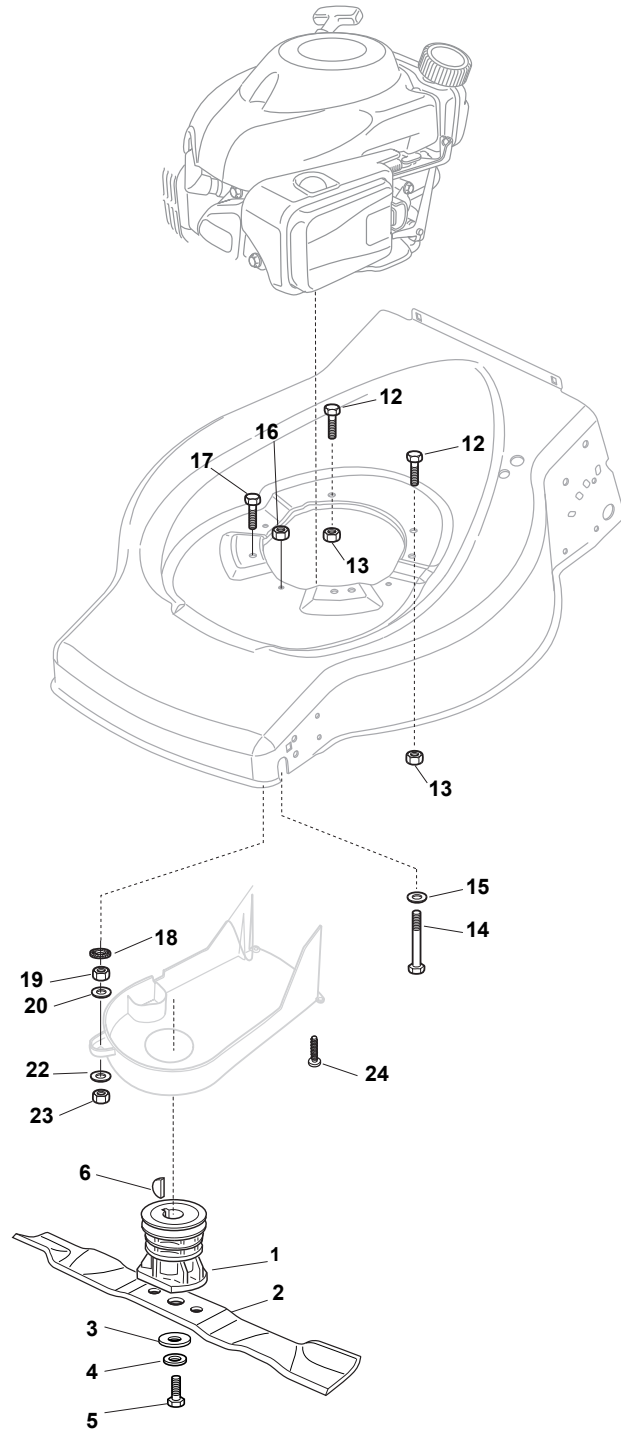

Fig.	Quantity	Part No	Description	Notes
1	1	122465607/3	Hub With Pulley, Crankshaft Ø 22.2	for GGP RS-RSC-RSCT Engines
2	1	181004365/3	Mulching Blade	
3	1	122160400/0	Elastic Disc	
4	1	112523080/0	Washer	
5	1	112735698/0	Screw	
6	1	112139100/0	Feather, Crankshaft Ø 22,2	for GGP RS-RSC-RSCT Engines
12	2	112691100/0	Screw	
13	2	112154210/0	Nut	
14	2	112691700/0	Screw	
15	1	112540060/0	Washer	
16	1	112154210/0	Nut	
17	3	112691100/0	Screw	
18	1	112540060/0	Washer	
19	1	112293200/0	Nut	
20	1	122671651/0	Washer	
22	1	325670011/0	Antifriction Washer	
23	1	112155000/0	Nut	
24	2	112728686/0	Screw