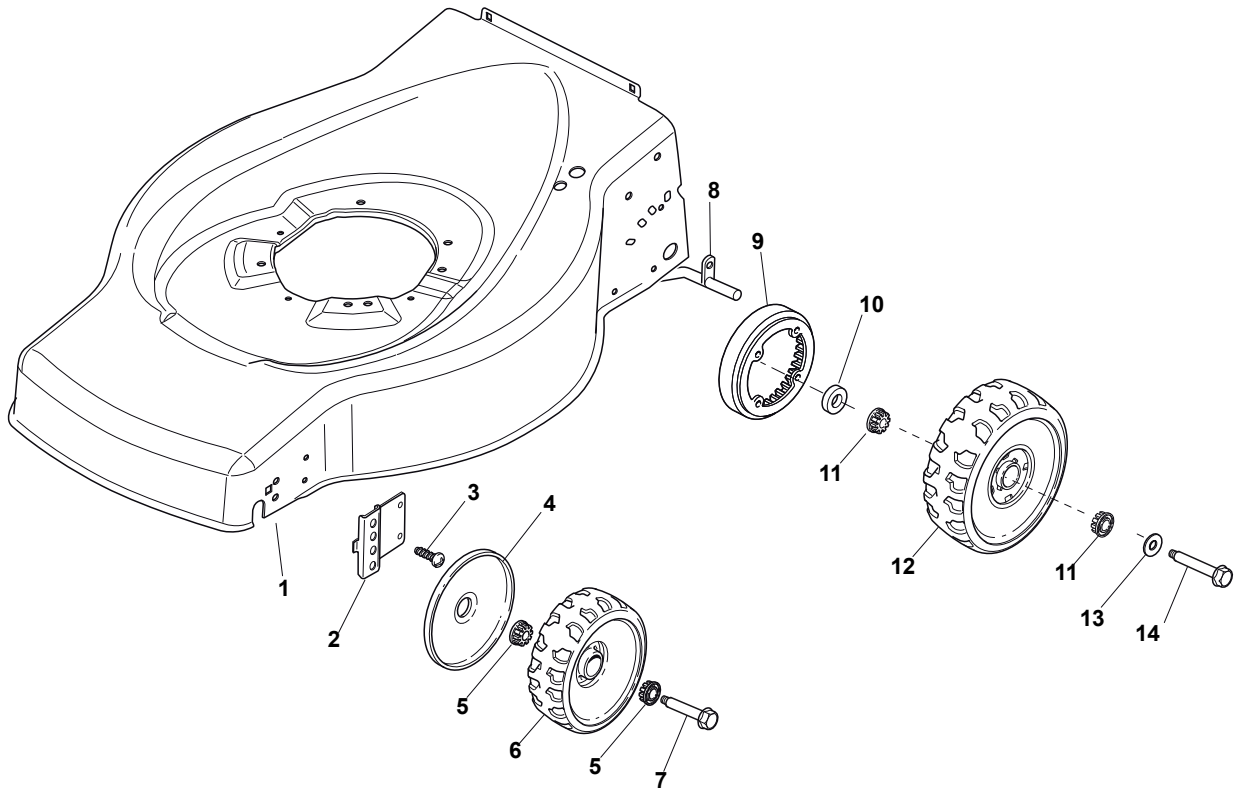

Fig.	Quantity	Part No	Description	Notes
1	2	112608520/0	Seeger	
2	2	322160520/0	Dust Cover Disc	
3	2	122570125/0	Pinion	
4	2	122076645/0	Key	
5	2	322160520/0	Dust Cover Disc	
6	2	112622620/0	Pin	
7	2	122122202/0	Bearing	
8	2	322600106/1	Protection, Wheel	
9	1	381003303/0	Lever, Height Adjustment	
10	2	112728689/0	Screw	
11	1	112713801/0	Dowel	
12	1	122601909/0	Pulley	
13	1	181003093/1	Gear Box	
15	2	122753001/0	Pin	
16	1	122450438/0	Spring	
17	1	135063750/0	Belt	