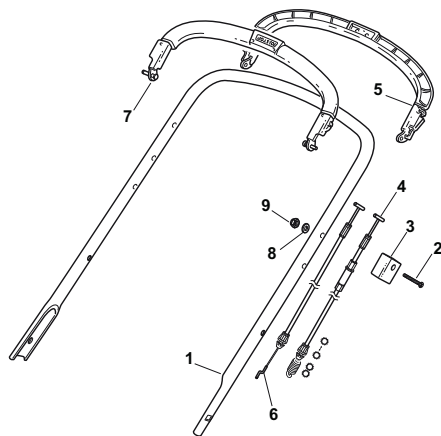

Fig.	Quantity	Part No	Description	Notes
1	4	112760605/0	Screw	
2	4	112521350/0	Washer	
3	1	381006570/0	Handle Lower Part	
4	1	181003801/1	Guide Spring	
5	2	122680006/1	Washer	
6	2	322399804/1	Nut	
7	2	112293200/0	Nut	
8	1	112819201/0	Screw	
9	1	381008648/1	Outfit, Screws	

Fig.	Quantity	Part No	Description	Notes
1	1	181003801/1	Guide Spring	
2	1	381006576/0	Handle Lower Part	
3	2	122680006/1	Washer	
4	2	322399804/1	Nut	
5	2	112293200/0	Nut	
6	1	112819201/0	Screw	
7	2	112818900/0	Screw	
8	1	322778425/0	Left Bracket	
9	2	122671653/0	Washer	
10	2	322399804/1	Nut	
11	2	112293200/0	Nut	
12	4	112760605/0	Screw	
13	4	112521350/0	Washer	
14	1	322778423/0	Right Bracket	

Fig.	Quantity	Part No	Description	Notes
1	1	381006577/0	Handle, Upper Part	
2	1	112674700/0	Screw	
3	1	181000655/0	Cable, Thread Engine Brake	B&S 450/500 Series
3	1	181000612/0	Cable, Thread Engine Brake	SV40 / RV 40 / V35 Engine
3	1	181000617/0	Cable, Thread Engine Brake	B&S 625/675 Series
3	1	181000655/0	Cable, Thread Engine Brake	Honda Engine
4	1	112521330/0	Washer	
5	1	112292100/0	Nut	
6	1	112645710/0	Elastic Pin	
7	1	322321700/1	Lever, Engine Brake Red	
9	1	381000654/0	Cable Rear Drive	
10	1	118564520/1	Fairlead	
11	1	112769616/0	Screw	
12	1	322806521/0	Clamp	
13	1	112292100/0	Nut	
14	1	322321701/0	Driving Lever	
15	1	112645710/0	Elastic Pin	

Fig.	Quantity	Part No	Description	Notes
1	1	381006579/1	Handle, Upper Part	
2	1	112689500/0	Screw	
3	1	322551640/0	Plate	
4	1	381000659/0	Cable Rear Drive	
5	1	381003297/1	Driving Lever	
6	1	181000657/0	Cable, Thread Engine Brake	B&S 450-500 Engine/Honda Engine
6	1	181000720/1	Cable, Thread Engine Brake	B&S 625/675 Series
6	1	181030002/0	Cable, Thread Engine Brake	GGP 160-140cc Engine
6	1	381000743/0	Cable, Thread Engine Brake	SV40 / RV 40 / V35 Engine
7	1	381003298/1	Lever, Engine Brake	
8	1	112521330/0	Washer	
9	1	112292100/0	Nut	