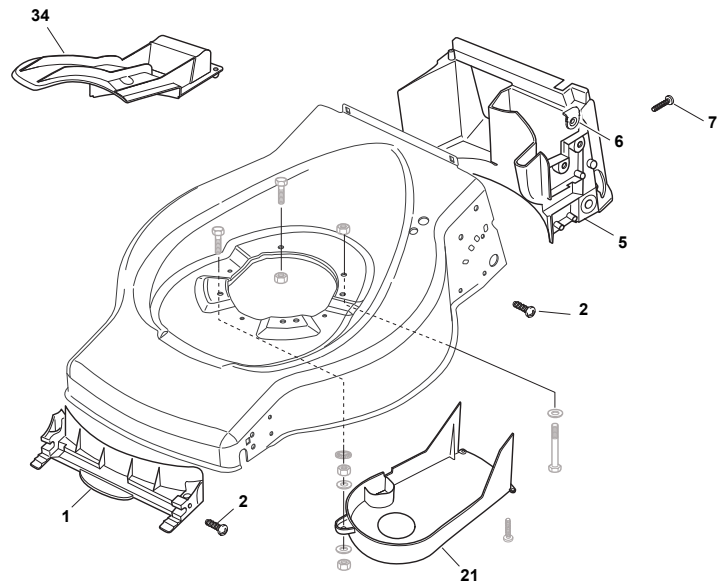

THIS INFORMATION IS NOT INTENDED FOR SALE OR RESALE, AND THIS NOTICE MUST REMAIN ON ALL COPIES.

Fig.	Quantity	Part No	Description	Notes
1	1	381002538/0	Red Deck	
1	1	381004745/0	Grey Deck	
2	2	122131750/0	Nut	
3	2	322735557/0	Sector, Height Adjustment	
4	2	381003306/0	Lever, Height Adjustment	
5	2	322600170/0	Protection, Wheel	
6	2	122524324/0	Pin	
7	2	112155000/0	Nut	
8	2	325670011/0	Antifriction Washer	
13	2	322120109/0	Wheels Crown	
14	2	322170622/0	Spacer	
21	1	122033393/0	Rear Wheel Axle	
22	2	112530150/0	Spring Washer	

Fig.	Quantity	Part No	Description	Notes
1	1	322108271/0	Front Conveyor Assy	
2	6	112728686/0	Screw	
5	1	322108272/2	Rear Conveyor Assy	
6	4	322545189/0	Plate	
7	2	112728686/0	Screw	
21	1	322060212/0	Protection, Belt	
34	1	322140226/0	Deflector	

Fig.	Quantity	Part No	Description	Notes
1	4	112760605/0	Screw	
2	4	112521350/0	Washer	
3	1	381006570/0	Handle Lower Part	Black
3	1	381007544/0	Handle, Lower Part Yellow	Yellow
4	1	112819120/0	Screw	
5	2	122671651/0	Washer	
6	2	122399900/0	Knob	
7	2	112293200/0	Nut	
8	1	381008696/0	Outfit, Screws	

Fig.	Quantity	Part No	Description	Notes
1	1	381006577/0	Handle, Upper Part	
2	1	112674700/0	Screw	
3	1	181000655/0	Cable, Thread Engine Brake	B&S 450/500 Series
3	1	181000612/0	Cable, Thread Engine Brake	SV40 / RV 40 / V35 Engine
3	1	181000617/0	Cable, Thread Engine Brake	B&S 625/675 Series
3	1	181000655/0	Cable, Thread Engine Brake	Honda Engine
4	1	112521330/0	Washer	
5	1	112292100/0	Nut	
6	1	112645710/0	Elastic Pin	
7	1	322321700/1	Lever, Engine Brake Red	
9	1	381000654/0	Cable Rear Drive	
10	1	118564520/1	Fairlead	
11	1	112769616/0	Screw	
12	1	322806521/0	Clamp	
13	1	112292100/0	Nut	
14	1	322321701/0	Driving Lever	
15	1	112645710/0	Elastic Pin	