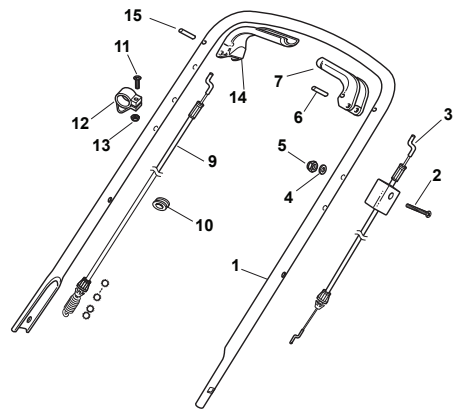

Fig.	Quantity	Part No	Description	Notes
1	4	112760605/0	Screw	
2	4	112521350/0	Washer	
3	1	381006570/0	Handle Lower Part	
4	1	181003801/1	Guide Spring	
5	2	122680006/1	Washer	
6	2	322399804/1	Nut	
7	2	112293200/0	Nut	
8	1	112819201/0	Screw	
9	1	381008648/1	Outfit, Screws	

Fig.	Quantity	Part No	Description	Notes
1	1	181003801/1	Guide Spring	
2	1	381006576/0	Handle Lower Part	
3	2	122680006/1	Washer	
4	2	322399804/1	Nut	
5	2	112293200/0	Nut	
6	1	112819201/0	Screw	
7	2	112818900/0	Screw	
8	1	322778425/0	Left Bracket	
9	2	122671653/0	Washer	
10	2	322399804/1	Nut	
11	2	112293200/0	Nut	
12	4	112760605/0	Screw	
13	4	112521350/0	Washer	
14	1	322778423/0	Right Bracket	

Fig.	Quantity	Part No	Description	Notes
1	1	381006577/0	Handle, Upper Part	
2	1	112674700/0	Screw	
3	1	181000655/0	Cable, Thread Engine Brake	B&S 450/500 Series
3	1	181000612/0	Cable, Thread Engine Brake	SV40 / RV 40 / V35 Engine
3	1	181000617/0	Cable, Thread Engine Brake	B&S 625/675 Series
3	1	181000655/0	Cable, Thread Engine Brake	Honda Engine
4	1	112521330/0	Washer	
5	1	112292100/0	Nut	
6	1	112645710/0	Elastic Pin	
7	1	322321700/1	Lever, Engine Brake Red	
9	1	381000654/0	Cable Rear Drive	
10	1	118564520/1	Fairlead	
11	1	112769616/0	Screw	
12	1	322806521/0	Clamp	
13	1	112292100/0	Nut	
14	1	322321701/0	Driving Lever	
15	1	112645710/0	Elastic Pin	

Fig.	Quantity	Part No	Description	Notes
1	1	381006579/1	Handle, Upper Part	
2	1	112689500/0	Screw	
3	1	322551640/0	Plate	
4	1	381000659/0	Cable Rear Drive	
5	1	381003297/1	Driving Lever	
6	1	181000657/0	Cable, Thread Engine Brake	B&S 450-500 Engine/Honda Engine
6	1	181000720/1	Cable, Thread Engine Brake	B&S 625/675 Series
6	1	181030002/0	Cable, Thread Engine Brake	GGP 160-140cc Engine
6	1	381000743/0	Cable, Thread Engine Brake	SV40 / RV 40 / V35 Engine
7	1	381003298/1	Lever, Engine Brake	
8	1	112521330/0	Washer	
9	1	112292100/0	Nut	