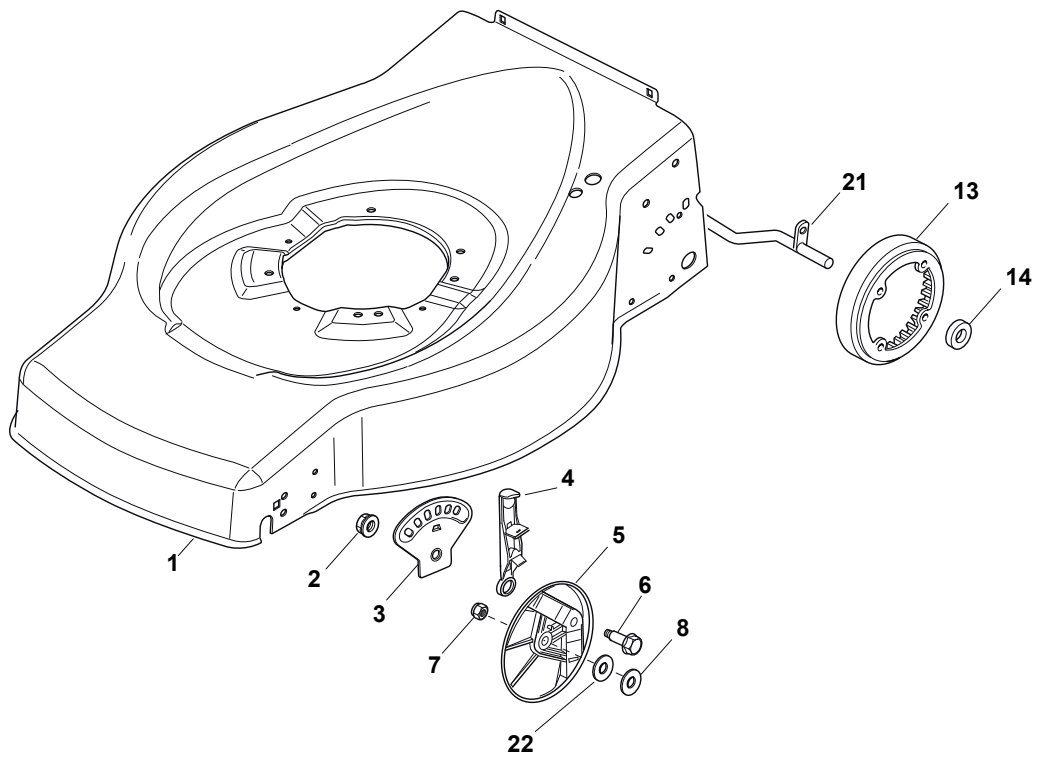

THIS INFORMATION IS NOT INTENDED FOR SALE OR RESALE, AND THIS NOTICE MUST REMAIN ON ALL COPIES.

Fig.	Quantity	Part No	Description	Notes
1	1	381002538/0	Red Deck	
1	1	381004745/0	Grey Deck	
2	2	122131750/0	Nut	
3	2	322735557/0	Sector, Height Adjustment	
4	2	381003306/0	Lever, Height Adjustment	
5	2	322600170/0	Protection, Wheel	
6	2	122524324/0	Pin	
7	2	112155000/0	Nut	
8	2	325670011/0	Antifriction Washer	
13	2	322120109/0	Wheels Crown	
14	2	322170622/0	Spacer	
21	1	122033393/0	Rear Wheel Axle	
22	2	112530150/0	Spring Washer	

Fig.	Quantity	Part No	Description	Notes
1	1	322108271/0	Front Conveyor Assy	
2	6	112728686/0	Screw	
5	1	322108272/2	Rear Conveyor Assy	
6	4	322545189/0	Plate	
7	2	112728686/0	Screw	
21	1	322060212/0	Protection, Belt	
34	1	322140226/0	Deflector	

Fig.	Quantity	Part No	Description	Notes
1	4	112760605/0	Screw	
2	4	112521350/0	Washer	
3	1	381006570/0	Handle Lower Part	Black
3	1	381007544/0	Handle, Lower Part Yellow	Yellow
4	1	112819120/0	Screw	
5	2	122671651/0	Washer	
6	2	122399900/0	Knob	
7	2	112293200/0	Nut	
8	1	381008696/0	Outfit, Screws	

Fig.	Quantity	Part No	Description	Notes
1	4	112760605/0	Screw	
2	4	112521350/0	Washer	
3	1	381006570/0	Handle Lower Part	
4	1	181003801/1	Guide Spring	
5	2	122680006/1	Washer	
6	2	322399804/1	Nut	
7	2	112293200/0	Nut	
8	1	112819201/0	Screw	
9	1	381008648/1	Outfit, Screws	