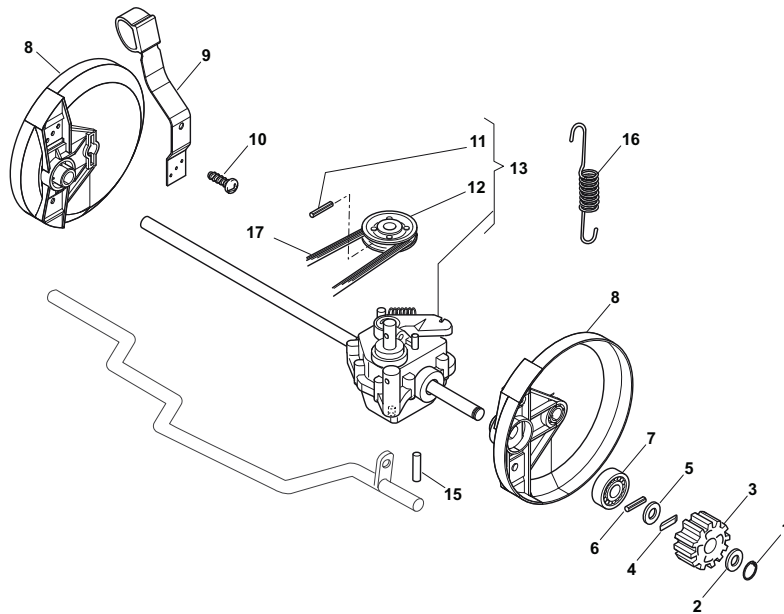

Fig.	Quantity	Part No	Description	Notes
1	1	112291000/0	Nut	
2	1	112581500/0	Grower	
3	1	122171005/0	Spacer	
4	1	112521360/0	Washer	
5	1	112508100/0	Cup Spring	
6	1	381007279/1	Throttle Lever	GGP/Honda/Tecumseh/B&S 625-675-675Es-700-750 Series
7	1	481007080/0	Throttle Cable	
8	1	112815000/0	Screw	
9	1	114356702/0	Throttle Label	for GGP Engines
9	1	114356702/0	Throttle Label	for HONDA Engines
9	1	114356703/0	Throttle Label	for B&S Engines

Fig.	Quantity	Part No	Description	Notes
1	2	112608520/0	Seeger	
2	2	322160520/0	Dust Cover Disc	
3	2	122570125/0	Pinion	
4	2	122076645/0	Key	
5	2	322160520/0	Dust Cover Disc	
6	2	112622620/0	Pin	
7	2	122122202/0	Bearing	
8	2	322600106/1	Protection, Wheel	
9	1	381003303/0	Lever, Height Adjustment	
10	2	112728689/0	Screw	
11	1	112713801/0	Dowel	
12	1	122601909/0	Pulley	
13	1	181003093/1	Gear Box	
15	2	122753001/0	Pin	
16	1	122450438/0	Spring	
17	1	135063750/0	Belt	

BUSHING Version - Ø 165

BALL BEARING Version - Ø 165

BUSHING Version - Ø 190

BALL BEARING Version - Ø 190

Fig.	Quantity	Part No	Description	Notes
1	8	122034508/0	Bushing	
2	4	322686091/1	Wheel	
3	4	122524341/0	Pin	
4	4	122675100/0	Washer	
5	8	122122200/0	Bearing	
6	4	322686093/0	Wheel	
8	2	112523050/0	Washer	
9	2	322120109/0	Wheels Crown	
10	2	322170622/0	Spacer	
11	2	122675100/0	Washer	
8	2	112523050/0	Washer	
14	2	112735599/0	Screw	