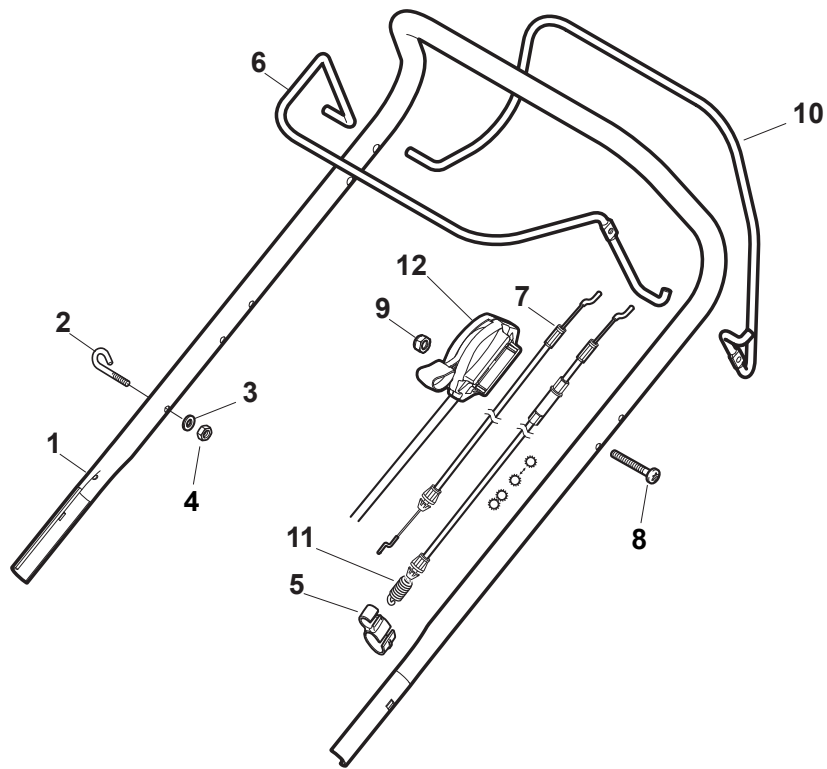

Fig.	Quantity	Part No	Description	Notes
1	1	381006577/0	Handle, Upper Part	
2	1	112674700/0	Screw	
3	1	181000655/0	Cable, Thread Engine Brake	B&S 450/500 Series
3	1	181000612/0	Cable, Thread Engine Brake	SV40 / RV 40 / V35 Engine
3	1	181000617/0	Cable, Thread Engine Brake	B&S 625/675 Series
3	1	181000655/0	Cable, Thread Engine Brake	Honda Engine
4	1	112521330/0	Washer	
5	1	112292100/0	Nut	
6	1	112645710/0	Elastic Pin	
7	1	322321700/1	Lever, Engine Brake Red	
9	1	381000654/0	Cable Rear Drive	
10	1	118564520/1	Fairlead	
11	1	112769616/0	Screw	
12	1	322806521/0	Clamp	
13	1	112292100/0	Nut	
14	1	322321701/0	Driving Lever	
15	1	112645710/0	Elastic Pin	

Fig.	Quantity	Part No	Description	Notes
1	1	381006579/1	Handle, Upper Part	
2	1	112689500/0	Screw	
3	1	322551640/0	Plate	
4	1	381000659/0	Cable Rear Drive	
5	1	381003297/1	Driving Lever	
6	1	181000657/0	Cable, Thread Engine Brake	B&S 450-500 Engine/Honda Engine
6	1	181000720/1	Cable, Thread Engine Brake	B&S 625/675 Series
6	1	181030002/0	Cable, Thread Engine Brake	GGP 160-140cc Engine
6	1	381000743/0	Cable, Thread Engine Brake	SV40 / RV 40 / V35 Engine
7	1	381003298/1	Lever, Engine Brake	
8	1	112521330/0	Washer	
9	1	112292100/0	Nut	