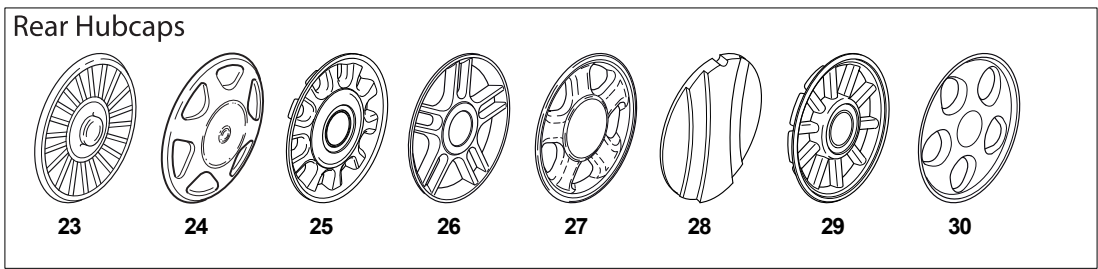

Fig.	Quantity	Part No	Description	Notes
1	2	112608520/0	Seeger	
2	2	322160520/0	Dust Cover Disc	
3	2	122570125/0	Pinion	
4	2	122076645/0	Key	
5	2	322160520/0	Dust Cover Disc	
6	2	112622620/0	Pin	
7	2	122122202/0	Bearing	
8	2	322600106/1	Protection, Wheel	
9	1	381003303/0	Lever, Height Adjustment	
10	2	112728689/0	Screw	
11	1	112713801/0	Dowel	
12	1	122601909/0	Pulley	
13	1	181003093/1	Gear Box	
15	2	122753001/0	Pin	
16	1	122450438/0	Spring	
17	1	135063750/0	Belt	