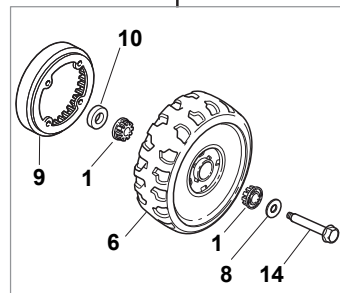

Fig.	Quantity	Part No	Description	Notes
1	2	112608520/0	Seeger	
2	2	322160520/0	Dust Cover Disc	
3	2	122570125/0	Pinion	
4	2	122076645/0	Key	
5	2	322160520/0	Dust Cover Disc	
6	2	112622620/0	Pin	
7	2	122122202/0	Bearing	
8	2	322600106/1	Protection, Wheel	
9	1	381003303/0	Lever, Height Adjustment	
10	2	112728689/0	Screw	
11	1	112713801/0	Dowel	
12	1	122601909/0	Pulley	
13	1	181003093/1	Gear Box	
15	2	122753001/0	Pin	
16	1	122450438/0	Spring	
17	1	135063750/0	Belt	

Fig.	Quantity	Part No	Description	Notes
1	1	381002652/0	Red Deck	
2	2	322551523/0	Front Plate	
3	4	112728686/0	Screw	
4	2	322600095/0	Protection, Wheel	
5	8	322034515/1	Bushing	
6	2	322686091/1	Wheel	
7	4	122524340/0	Pin	
8	2	122033393/0	Rear Wheel Axle	
9	1	322120109/0	Wheels Crown	
10	2	322170622/0	Spacer	
11	2	122034508/0	Bushing	
12	2	322686093/0	Wheel	
13	2	112523050/0	Washer	
14	2	112735599/0	Screw	
15	2	322110347/0	Hub Cap Grey	
16	2	322110395/0	Hub Cap Grey	
17	2	322110493/0	Hub Cap Grey	
18	2	322110491/0	Hub Cap Grey	
19	2	322110381/0	Hub Cap Grey	
20	2	122110252/1	Hub Cap White	
20	2	122110254/1	Hub Cap Yellow	
20	2	122110255/1	Hub Cap Red	
21	2	322110495/0	Hub Cap Grey	
22	2	322110416/0	Hub Cap Grey	
23	2	322110348/0	Hub Cap Grey	
24	2	322110314/0	Hub Cap Grey	
25	2	322110494/0	Hub Cap Grey	
26	2	322110492/0	Hub Cap Grey	
27	2	322110382/0	Hub Cap Grey	
28	2	122110251/0	Hub Cap White	
28	2	122110253/0	Hub Cap Yellow	
28	2	122110256/0	Hub Cap Red	
29	2	322110496/0	Hub Cap Grey	
30	2	322110417/0	Hub Cap Grey	

BUSHING Version - Ø 165

BALL BEARING Version - Ø 165

BUSHING Version - Ø 190

BALL BEARING Version - Ø 190

Fig.	Quantity	Part No	Description	Notes
1	8	122034508/0	Bushing	
2	4	322686091/1	Wheel	
3	4	122524341/0	Pin	
4	4	122675100/0	Washer	
5	8	122122200/0	Bearing	
6	4	322686093/0	Wheel	
8	2	112523050/0	Washer	
9	2	322120109/0	Wheels Crown	
10	2	322170622/0	Spacer	
11	2	122675100/0	Washer	
8	2	112523050/0	Washer	
14	2	112735599/0	Screw	