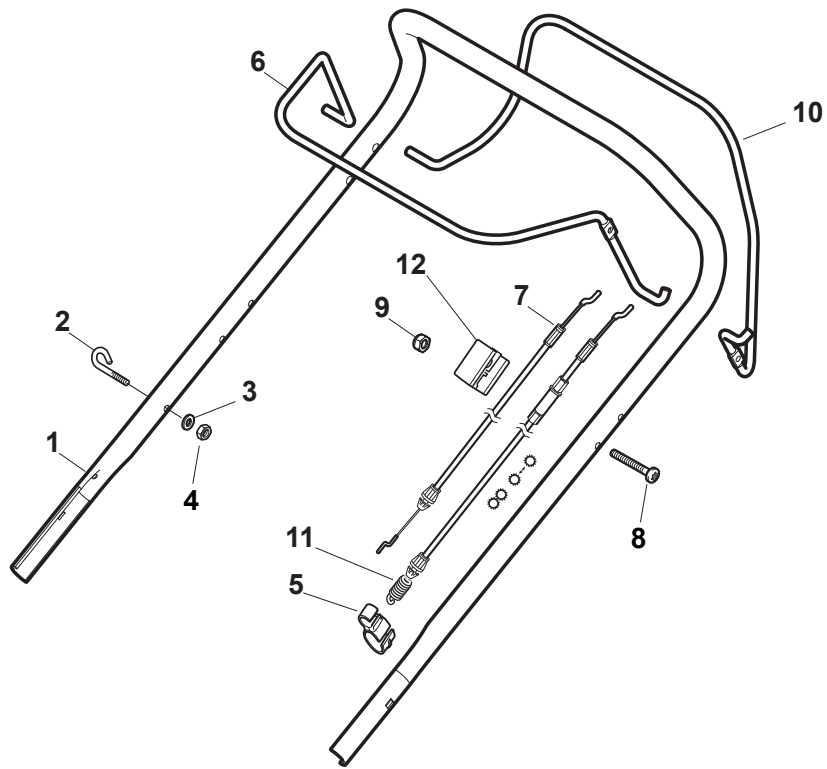

Fig.	Quantity	Part No	Description	Notes
1	1	381006579/1	Handle, Upper Part	
2	1	112689500/0	Screw	
3	1	322551640/0	Plate	
4	1	381000659/0	Cable Rear Drive	
5	1	381003297/1	Driving Lever	
6	1	181000657/0	Cable, Thread Engine Brake	B&S 450-500 Engine/Honda Engine
6	1	181000720/1	Cable, Thread Engine Brake	B&S 625/675 Series
6	1	181030002/0	Cable, Thread Engine Brake	GGP 160-140cc Engine
6	1	381000743/0	Cable, Thread Engine Brake	SV40 / RV 40 / V35 Engine
7	1	381003298/1	Lever, Engine Brake	
8	1	112521330/0	Washer	
9	1	112292100/0	Nut	

Fig.	Quantity	Part No	Description	Notes
1	1	381006739/0	Upper Handle	
1	1	381006745/0	Upper Handle lwith Rubber Cruiser Petrol	
2	1	122430313/0	Guide Spring	
3	1	112521330/0	Washer	
4	1	112154510/0	Nut	
5	1	118390020/0	Conduit Clip Caproeurope	
6	1	181003363/1	Lever, Engine Brake Black	Black
6	1	381003365/0	Lever, Engine Brake Yellow	Yellow
6	1	381003376/0	Lever, Engine Brake Red	Red
7	1	181030053/0	Cable, Thread Engine Brake	Honda / B&S Engine
7	1	181030054/0	Cable, Thread Engine Brake	GGP Engine
7	1	181030087/0	Cable, Thread Engine Brake	GGP 100cc Engine
8	1	112727788/0	Screw	
9	1	112154510/0	Nut	
10	1	181003364/0	Drive Control Lever	Black
10	1	381003366/0	Lever, Driving Yellow	Yellow
10	1	381003377/0	Drive Control Lever	Red
11	1	381030082/0	Cable Rear Drive	
12	1	181005501/1	Throttle Cable	Honda / GGP Engine
12	1	181005502/1	Throttle Cable	B&S Engine
12	1	181005519/0	Throttle Cable	SV40 / RV 40 / V35 Engine