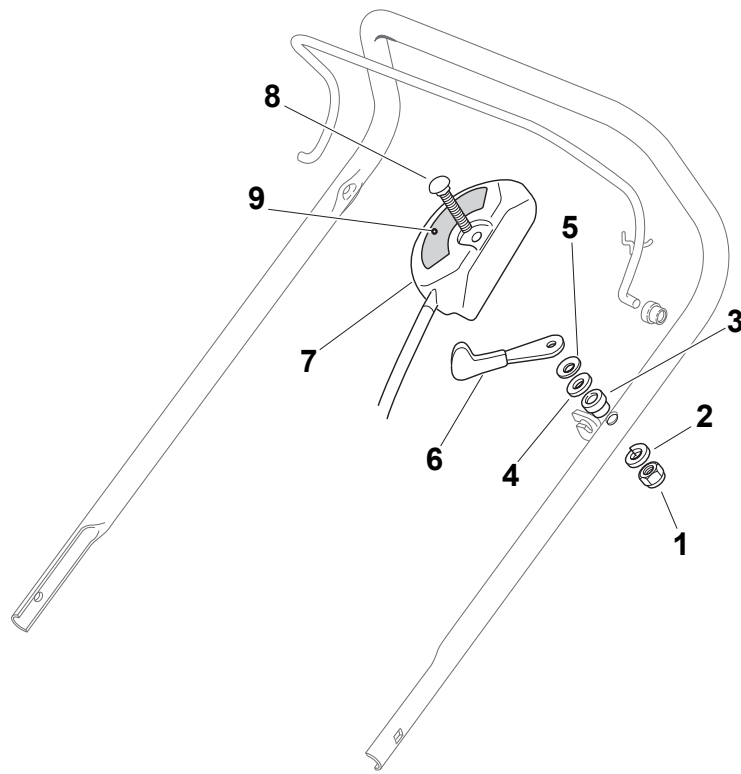

Fig.	Quantity	Part No	Description	Notes
1	1	381006579/1	Handle, Upper Part	
2	1	112689500/0	Screw	
3	1	322551640/0	Plate	
4	1	381000659/0	Cable Rear Drive	
5	1	381003297/1	Driving Lever	
6	1	181000657/0	Cable, Thread Engine Brake	B&S 450-500 Engine/Honda Engine
6	1	181000720/1	Cable, Thread Engine Brake	B&S 625/675 Series
6	1	181030002/0	Cable, Thread Engine Brake	GGP 160-140cc Engine
6	1	381000743/0	Cable, Thread Engine Brake	SV40 / RV 40 / V35 Engine
7	1	381003298/1	Lever, Engine Brake	
8	1	112521330/0	Washer	
9	1	112292100/0	Nut	

Fig.	Quantity	Part No	Description	Notes
1	1	381006739/0	Upper Handle	
1	1	381006745/0	Upper Handle lwith Rubber Cruiser Petrol	
2	1	122430313/0	Guide Spring	
3	1	112521330/0	Washer	
4	1	112154510/0	Nut	
5	1	118390020/0	Conduit Clip Caproeurope	
6	1	181003363/1	Lever, Engine Brake Black	Black
6	1	381003365/0	Lever, Engine Brake Yellow	Yellow
6	1	381003376/0	Lever, Engine Brake Red	Red
7	1	181030053/0	Cable, Thread Engine Brake	Honda / B&S Engine
7	1	181030054/0	Cable, Thread Engine Brake	GGP Engine
7	1	181030087/0	Cable, Thread Engine Brake	GGP 100cc Engine
8	1	112727783/0	Screw	
9	1	112154510/0	Nut	
10	1	181003364/0	Drive Control Lever	Black
10	1	381003366/0	Lever, Driving Yellow	Yellow
10	1	381003377/0	Drive Control Lever	Red
11	1	381030082/0	Cable Rear Drive	
12	1	322551640/0	Plate	

Fig.	Quantity	Part No	Description	Notes
1	2	112608520/0	Seeger	
2	2	322160520/0	Dust Cover Disc	
3	2	122570125/0	Pinion	
4	2	122076645/0	Key	
5	2	322160520/0	Dust Cover Disc	
6	2	112622620/0	Pin	
7	2	122122202/0	Bearing	
8	2	322600106/1	Protection, Wheel	
9	1	381003303/0	Lever, Height Adjustment	
10	2	112728689/0	Screw	
11	1	112713801/0	Dowel	
12	1	122601909/0	Pulley	
13	1	181003093/1	Gear Box	
15	2	122753001/0	Pin	
16	1	122450438/0	Spring	
17	1	135063750/0	Belt	