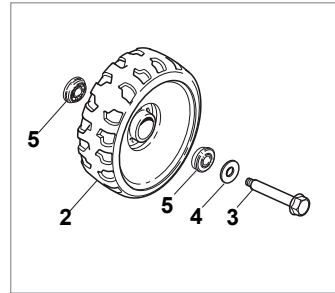

Fig.	Quantity	Part No	Description	Notes
1	2	112608520/0	Seeger	
2	2	322160520/0	Dust Cover Disc	
3	2	122570125/0	Pinion	
4	2	122076645/0	Key	
5	2	322160520/0	Dust Cover Disc	
6	2	112622620/0	Pin	
7	2	122122202/0	Bearing	
8	2	322600106/1	Protection, Wheel	
9	1	381003303/0	Lever, Height Adjustment	
10	2	112728689/0	Screw	
11	1	112713801/0	Dowel	
12	1	122601909/0	Pulley	
13	1	181003093/1	Gear Box	
15	2	122753001/0	Pin	
16	1	122450438/0	Spring	
17	1	135063750/0	Belt	

Fig.	Quantity	Part No	Description	Notes
1	1	381002652/0	Red Deck	
2	2	322551523/0	Front Plate	
3	4	112728686/0	Screw	
4	2	322600095/0	Protection, Wheel	
5	8	322034515/1	Bushing	
6	2	322686091/1	Wheel	
7	4	122524340/0	Pin	
8	2	122033393/0	Rear Wheel Axle	
9	1	322120109/0	Wheels Crown	
10	2	322170622/0	Spacer	
11	2	122034508/0	Bushing	
12	2	322686093/0	Wheel	
13	2	112523050/0	Washer	
14	2	112735599/0	Screw	
15	2	322110347/0	Hub Cap Grey	
16	2	322110395/0	Hub Cap Grey	
17	2	322110493/0	Hub Cap Grey	
18	2	322110491/0	Hub Cap Grey	
19	2	322110381/0	Hub Cap Grey	
20	2	122110252/1	Hub Cap White	
20	2	122110254/1	Hub Cap Yellow	
20	2	122110255/1	Hub Cap Red	
21	2	322110495/0	Hub Cap Grey	
22	2	322110416/0	Hub Cap Grey	
23	2	322110348/0	Hub Cap Grey	
24	2	322110314/0	Hub Cap Grey	
25	2	322110494/0	Hub Cap Grey	
26	2	322110492/0	Hub Cap Grey	
27	2	322110382/0	Hub Cap Grey	
28	2	122110251/0	Hub Cap White	
28	2	122110253/0	Hub Cap Yellow	
28	2	122110256/0	Hub Cap Red	
29	2	322110496/0	Hub Cap Grey	
30	2	322110417/0	Hub Cap Grey	

BUSHING Version - Ø 165

BALL BEARING Version - Ø 165

BUSHING Version - Ø 190

BALL BEARING Version - Ø 190

Fig.	Quantity	Part No	Description	Notes
1	8	122034508/0	Bushing	
2	4	322686091/1	Wheel	
3	4	122524341/0	Pin	
4	4	122675100/0	Washer	
5	8	122122200/0	Bearing	
6	4	322686093/0	Wheel	
8	2	112523050/0	Washer	
9	2	322120109/0	Wheels Crown	
10	2	322170622/0	Spacer	
11	2	122675100/0	Washer	
8	2	112523050/0	Washer	
14	2	112735599/0	Screw	