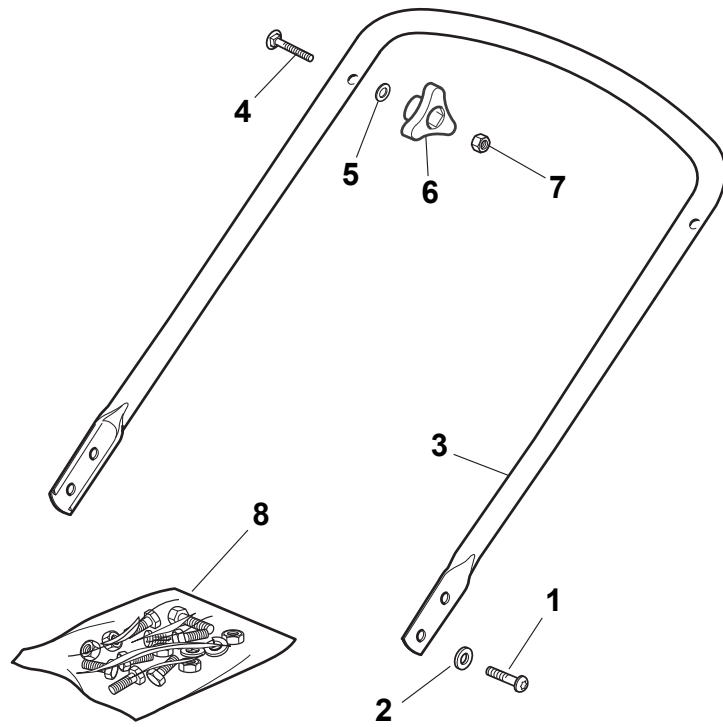

THIS INFORMATION IS NOT INTENDED FOR SALE OR RESALE, AND THIS NOTICE MUST REMAIN ON ALL COPIES.

Fig.	Quantity	Part No	Description	Notes
1	1	381002538/0	Red Deck	
1	1	381004745/0	Grey Deck	
2	2	122131750/0	Nut	
3	2	322735557/0	Sector, Height Adjustment	
4	2	381003306/0	Lever, Height Adjustment	
5	2	322600170/0	Protection, Wheel	
6	2	122524324/0	Pin	
7	2	112155000/0	Nut	
8	2	325670011/0	Antifriction Washer	
13	2	322120109/0	Wheels Crown	
14	2	322170622/0	Spacer	
21	1	122033393/0	Rear Wheel Axle	
22	2	112530150/0	Spring Washer	

Fig.	Quantity	Part No	Description	Notes
1	1	322108271/0	Front Conveyor Assy	
2	6	112728686/0	Screw	
5	1	322108272/2	Rear Conveyor Assy	
6	4	322545189/0	Plate	
7	2	112728686/0	Screw	
21	1	322060212/0	Protection, Belt	
34	1	322140226/0	Deflector	

Fig.	Quantity	Part No	Description	Notes
1	4	112760605/0	Screw	
2	4	112521350/0	Washer	
3	1	381006570/0	Handle Lower Part	Black
3	1	381007544/0	Handle, Lower Part Yellow	Yellow
4	1	112819120/0	Screw	
5	2	122671651/0	Washer	
6	2	122399900/0	Knob	
7	2	112293200/0	Nut	
8	1	381008696/0	Outfit, Screws	

Fig.	Quantity	Part No	Description	Notes
1	4	112760605/0	Screw	
2	4	112521350/0	Washer	
3	1	381006570/0	Handle Lower Part	
4	1	181003801/1	Guide Spring	
5	2	122680006/1	Washer	
6	2	322399804/1	Nut	
7	2	112293200/0	Nut	
8	1	112819201/0	Screw	
9	1	381008648/1	Outfit, Screws	