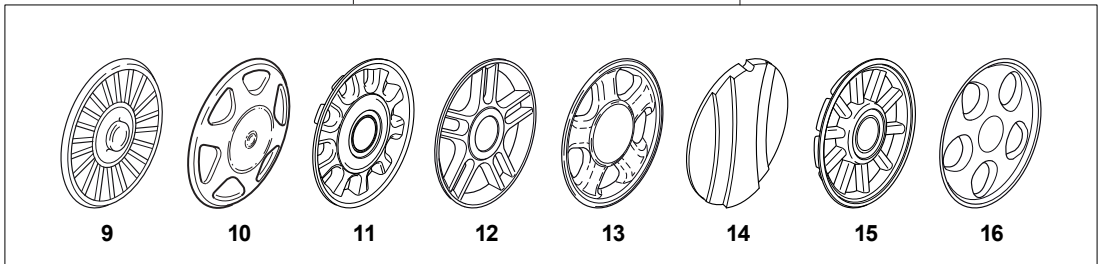

Fig.	Quantity	Part No	Description	Notes
1	1	381002652/0	Red Deck	
2	2	322551523/0	Front Plate	
3	4	112728686/0	Screw	
4	2	322600095/0	Protection, Wheel	
5	8	322034515/1	Bushing	
6	2	322686091/1	Wheel	
7	4	122524340/0	Pin	
8	2	122033393/0	Rear Wheel Axle	
9	1	322120109/0	Wheels Crown	
10	2	322170622/0	Spacer	
11	2	122034508/0	Bushing	
12	2	322686093/0	Wheel	
13	2	112523050/0	Washer	
14	2	112735599/0	Screw	
15	2	322110347/0	Hub Cap Grey	
16	2	322110395/0	Hub Cap Grey	
17	2	322110493/0	Hub Cap Grey	
18	2	322110491/0	Hub Cap Grey	
19	2	322110381/0	Hub Cap Grey	
20	2	122110252/1	Hub Cap White	
20	2	122110254/1	Hub Cap Yellow	
20	2	122110255/1	Hub Cap Red	
21	2	322110495/0	Hub Cap Grey	
22	2	322110416/0	Hub Cap Grey	
23	2	322110348/0	Hub Cap Grey	
24	2	322110314/0	Hub Cap Grey	
25	2	322110494/0	Hub Cap Grey	
26	2	322110492/0	Hub Cap Grey	
27	2	322110382/0	Hub Cap Grey	
28	2	122110251/0	Hub Cap White	
28	2	122110253/0	Hub Cap Yellow	
28	2	122110256/0	Hub Cap Red	
29	2	322110496/0	Hub Cap Grey	
30	2	322110417/0	Hub Cap Grey	

BUSHING Version - Ø 165

BALL BEARING Version - Ø 165

BUSHING Version - Ø 190

BALL BEARING Version - Ø 190

Fig.	Quantity	Part No	Description	Notes
1	8	122034508/0	Bushing	
2	4	322686091/1	Wheel	
3	4	122524341/0	Pin	
4	4	122675100/0	Washer	
5	8	122122200/0	Bearing	
6	4	322686093/0	Wheel	
8	2	112523050/0	Washer	
9	2	322120109/0	Wheels Crown	
10	2	322170622/0	Spacer	
11	2	122675100/0	Washer	
8	2	112523050/0	Washer	
14	2	112735599/0	Screw	