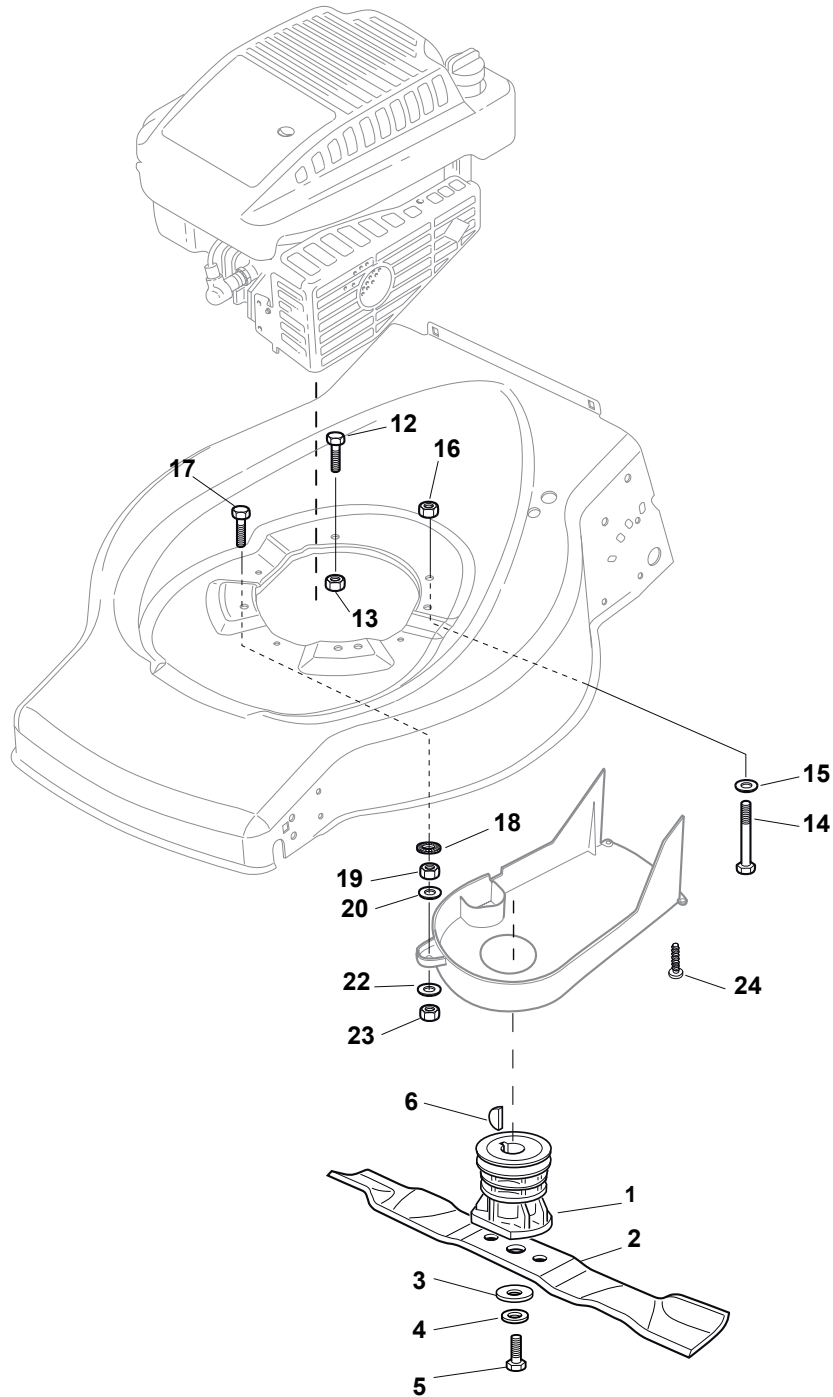

Fig.	Quantity	Part No	Description	Notes
1	2	112608520/0	Seeger	
2	2	322160520/0	Dust Cover Disc	
3	2	122570125/0	Pinion	
4	2	122076645/0	Key	
5	2	322160520/0	Dust Cover Disc	
6	2	112622620/0	Pin	
7	2	122122202/0	Bearing	
8	2	322600106/1	Protection, Wheel	
9	1	381003303/0	Lever, Height Adjustment	
10	2	112728689/0	Screw	
11	1	112713801/0	Dowel	
12	1	122601909/0	Pulley	
13	1	181003093/1	Gear Box	
15	2	122753001/0	Pin	
16	1	122450438/0	Spring	
17	1	135063750/0	Belt	

BUSHING Version - Ø 165

BALL BEARING Version - Ø 165

BUSHING Version - Ø 190

BALL BEARING Version - Ø 190

Fig.	Quantity	Part No	Description	Notes
1	8	122034508/0	Bushing	
2	4	322686091/1	Wheel	
3	4	122524341/0	Pin	
4	4	122675100/0	Washer	
5	8	122122200/0	Bearing	
6	4	322686093/0	Wheel	
8	2	112523050/0	Washer	
9	2	322120109/0	Wheels Crown	
10	2	322170622/0	Spacer	
11	2	122675100/0	Washer	
8	2	112523050/0	Washer	
14	2	112735599/0	Screw	

Fig.	Quantity	Part No	Description	Notes
1	1	122465607/3	Hub With Pulley, Crankshaft Ø 22.2	for GGP RS-RSC-RSCT Engines
2	1	181004365/3	Mulching Blade	
3	1	122160400/0	Elastic Disc	
4	1	112523080/0	Washer	
5	1	112735698/0	Screw	
6	1	112139100/0	Feather, Crankshaft Ø 22,2	for GGP RS-RSC-RSCT Engines
12	2	112691100/0	Screw	
13	2	112154210/0	Nut	
14	2	112691700/0	Screw	
15	1	112540060/0	Washer	
16	1	112154210/0	Nut	
17	3	112691100/0	Screw	
18	1	112540060/0	Washer	
19	1	112293200/0	Nut	
20	1	122671651/0	Washer	
22	1	325670011/0	Antifriction Washer	
23	1	112155000/0	Nut	
24	2	112728686/0	Screw	