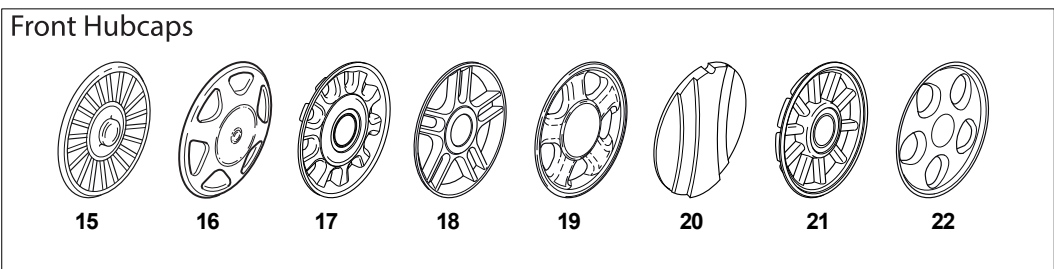

Fig.	Quantity	Part No	Description	Notes
1	2	112608520/0	Seeger	
2	2	322160520/0	Dust Cover Disc	
3	2	122570125/0	Pinion	
4	2	122076645/0	Key	
5	2	322160520/0	Dust Cover Disc	
6	2	112622620/0	Pin	
7	2	122122202/0	Bearing	
8	2	322600106/1	Protection, Wheel	
9	1	381003303/0	Lever, Height Adjustment	
10	2	112728689/0	Screw	
11	1	112713801/0	Dowel	
12	1	122601909/0	Pulley	
13	1	181003093/1	Gear Box	
15	2	122753001/0	Pin	
16	1	122450438/0	Spring	
17	1	135063750/0	Belt	

Fig.	Quantity	Part No	Description	Notes
1	1	381002652/0	Red Deck	
2	2	322551523/0	Front Plate	
3	4	112728686/0	Screw	
4	2	322600095/0	Protection, Wheel	
5	8	322034515/1	Bushing	
6	2	322686091/1	Wheel	
7	4	122524340/0	Pin	
8	2	122033393/0	Rear Wheel Axle	
9	1	322120109/0	Wheels Crown	
10	2	322170622/0	Spacer	
11	2	122034508/0	Bushing	
12	2	322686093/0	Wheel	
13	2	112523050/0	Washer	
14	2	112735599/0	Screw	
15	2	322110347/0	Hub Cap Grey	
16	2	322110395/0	Hub Cap Grey	
17	2	322110493/0	Hub Cap Grey	
18	2	322110491/0	Hub Cap Grey	
19	2	322110381/0	Hub Cap Grey	
20	2	122110252/1	Hub Cap White	
20	2	122110254/1	Hub Cap Yellow	
20	2	122110255/1	Hub Cap Red	
21	2	322110495/0	Hub Cap Grey	
22	2	322110416/0	Hub Cap Grey	
23	2	322110348/0	Hub Cap Grey	
24	2	322110314/0	Hub Cap Grey	
25	2	322110494/0	Hub Cap Grey	
26	2	322110492/0	Hub Cap Grey	
27	2	322110382/0	Hub Cap Grey	
28	2	122110251/0	Hub Cap White	
28	2	122110253/0	Hub Cap Yellow	
28	2	122110256/0	Hub Cap Red	
29	2	322110496/0	Hub Cap Grey	
30	2	322110417/0	Hub Cap Grey	