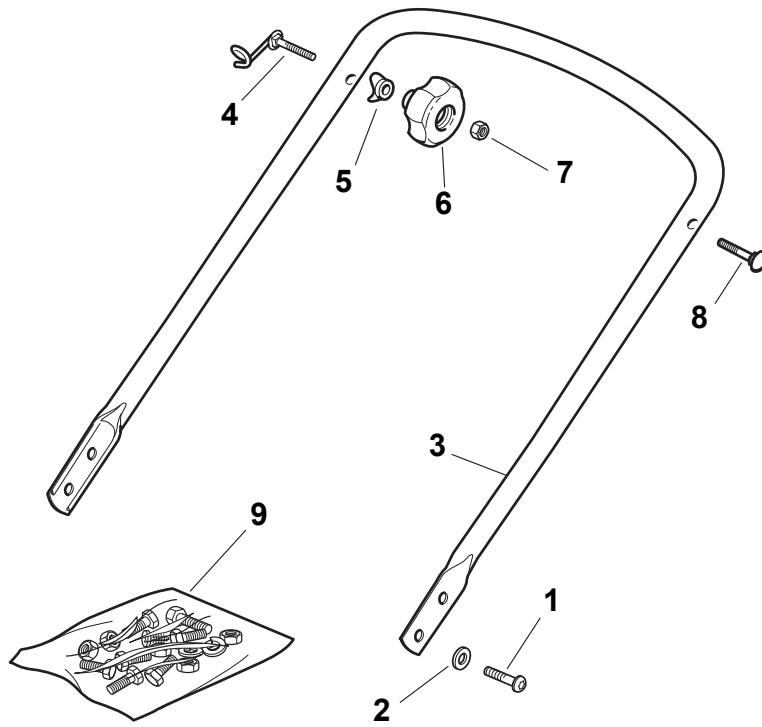

THIS INFORMATION IS NOT INTENDED FOR SALE OR RESALE, AND THIS NOTICE MUST REMAIN ON ALL COPIES.

Fig.	Quantity	Part No	Description	Notes
1	1	381002538/0	Red Deck	
1	1	381004745/0	Grey Deck	
2	2	122131750/0	Nut	
3	2	322735557/0	Sector, Height Adjustment	
4	2	381003306/0	Lever, Height Adjustment	
5	2	322600170/0	Protection, Wheel	
6	2	122524324/0	Pin	
7	2	112155000/0	Nut	
8	2	325670011/0	Antifriction Washer	
13	2	322120109/0	Wheels Crown	
14	2	322170622/0	Spacer	
21	1	122033393/0	Rear Wheel Axle	
22	2	112530150/0	Spring Washer	

Fig.	Quantity	Part No	Description	Notes
1	4	112760605/0	Screw	
2	4	112521350/0	Washer	
3	1	381006570/0	Handle Lower Part	Black
3	1	381007544/0	Handle, Lower Part Yellow	Yellow
4	1	112819120/0	Screw	
5	2	122671651/0	Washer	
6	2	122399900/0	Knob	
7	2	112293200/0	Nut	
8	1	381008696/0	Outfit, Screws	

Fig.	Quantity	Part No	Description	Notes
1	4	112760605/0	Screw	
2	4	112521350/0	Washer	
3	1	381006570/0	Handle Lower Part	
4	1	181003801/1	Guide Spring	
5	2	122680006/1	Washer	
6	2	322399804/1	Nut	
7	2	112293200/0	Nut	
8	1	112819201/0	Screw	
9	1	381008648/1	Outfit, Screws	

Fig.	Quantity	Part No	Description	Notes
1	1	181003801/1	Guide Spring	
2	1	381006576/0	Handle Lower Part	
3	2	122680006/1	Washer	
4	2	322399804/1	Nut	
5	2	112293200/0	Nut	
6	1	112819201/0	Screw	
7	2	112818900/0	Screw	
8	1	322778425/0	Left Bracket	
9	2	122671653/0	Washer	
10	2	322399804/1	Nut	
11	2	112293200/0	Nut	
12	4	112760605/0	Screw	
13	4	112521350/0	Washer	
14	1	322778423/0	Right Bracket	