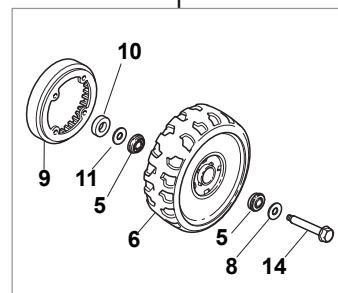

Fig.	Quantity	Part No	Description	Notes
1	2	112608520/0	Seeger	
2	2	322160520/0	Dust Cover Disc	
3	2	122570125/0	Pinion	
4	2	122076645/0	Key	
5	2	322160520/0	Dust Cover Disc	
6	2	112622620/0	Pin	
7	2	122122202/0	Bearing	
8	2	322600106/1	Protection, Wheel	
9	1	381003303/0	Lever, Height Adjustment	
10	2	112728689/0	Screw	
11	1	112713801/0	Dowel	
12	1	122601909/0	Pulley	
13	1	181003093/1	Gear Box	
15	2	122753001/0	Pin	
16	1	122450438/0	Spring	
17	1	135063750/0	Belt	

Fig.	Quantity	Part No	Description	Notes
1	1	381002652/0	Red Deck	
2	2	322551523/0	Front Plate	
3	4	112728686/0	Screw	
4	2	322600095/0	Protection, Wheel	
5	8	322034515/1	Bushing	
6	2	322686091/1	Wheel	
7	4	122524340/0	Pin	
8	2	122033393/0	Rear Wheel Axle	
9	1	322120109/0	Wheels Crown	
10	2	322170622/0	Spacer	
11	2	122034508/0	Bushing	
12	2	322686093/0	Wheel	
13	2	112523050/0	Washer	
14	2	112735599/0	Screw	
15	2	322110347/0	Hub Cap Grey	
16	2	322110395/0	Hub Cap Grey	
17	2	322110493/0	Hub Cap Grey	
18	2	322110491/0	Hub Cap Grey	
19	2	322110381/0	Hub Cap Grey	
20	2	122110252/1	Hub Cap White	
20	2	122110254/1	Hub Cap Yellow	
20	2	122110255/1	Hub Cap Red	
21	2	322110495/0	Hub Cap Grey	
22	2	322110416/0	Hub Cap Grey	
23	2	322110348/0	Hub Cap Grey	
24	2	322110314/0	Hub Cap Grey	
25	2	322110494/0	Hub Cap Grey	
26	2	322110492/0	Hub Cap Grey	
27	2	322110382/0	Hub Cap Grey	
28	2	122110251/0	Hub Cap White	
28	2	122110253/0	Hub Cap Yellow	
28	2	122110256/0	Hub Cap Red	
29	2	322110496/0	Hub Cap Grey	
30	2	322110417/0	Hub Cap Grey	

BUSHING Version - Ø 165

BALL BEARING Version - Ø 165

BUSHING Version - Ø 190

BALL BEARING Version - Ø 190

Fig.	Quantity	Part No	Description	Notes
1	8	122034508/0	Bushing	
2	4	322686091/1	Wheel	
3	4	122524341/0	Pin	
4	4	122675100/0	Washer	
5	8	122122200/0	Bearing	
6	4	322686093/0	Wheel	
8	2	112523050/0	Washer	
9	2	322120109/0	Wheels Crown	
10	2	322170622/0	Spacer	
11	2	122675100/0	Washer	
8	2	112523050/0	Washer	
14	2	112735599/0	Screw	