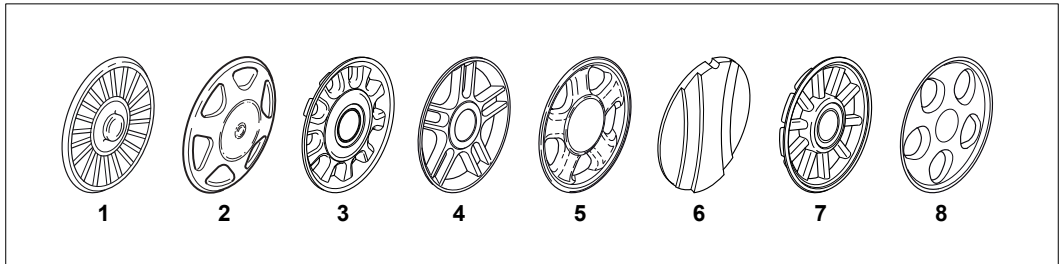

Fig.	Quantity	Part No	Description	Notes
1	1	381002652/0	Red Deck	
2	2	322551523/0	Front Plate	
3	4	112728686/0	Screw	
4	2	322600095/0	Protection, Wheel	
5	8	322034515/1	Bushing	
6	2	322686091/1	Wheel	
7	4	122524340/0	Pin	
8	2	122033393/0	Rear Wheel Axle	
9	1	322120109/0	Wheels Crown	
10	2	322170622/0	Spacer	
11	2	122034508/0	Bushing	
12	2	322686093/0	Wheel	
13	2	112523050/0	Washer	
14	2	112735599/0	Screw	
15	2	322110347/0	Hub Cap Grey	
16	2	322110395/0	Hub Cap Grey	
17	2	322110493/0	Hub Cap Grey	
18	2	322110491/0	Hub Cap Grey	
19	2	322110381/0	Hub Cap Grey	
20	2	122110252/1	Hub Cap White	
20	2	122110254/1	Hub Cap Yellow	
20	2	122110255/1	Hub Cap Red	
21	2	322110495/0	Hub Cap Grey	
22	2	322110416/0	Hub Cap Grey	
23	2	322110348/0	Hub Cap Grey	
24	2	322110314/0	Hub Cap Grey	
25	2	322110494/0	Hub Cap Grey	
26	2	322110492/0	Hub Cap Grey	
27	2	322110382/0	Hub Cap Grey	
28	2	122110251/0	Hub Cap White	
28	2	122110253/0	Hub Cap Yellow	
28	2	122110256/0	Hub Cap Red	
29	2	322110496/0	Hub Cap Grey	
30	2	322110417/0	Hub Cap Grey	

BUSHING Version - Ø 165

BALL BEARING Version - Ø 165

BUSHING Version - Ø 190

BALL BEARING Version - Ø 190

Fig.	Quantity	Part No	Description	Notes
1	8	122034508/0	Bushing	
2	4	322686091/1	Wheel	
3	4	122524341/0	Pin	
4	4	122675100/0	Washer	
5	8	122122200/0	Bearing	
6	4	322686093/0	Wheel	
8	2	112523050/0	Washer	
9	2	322120109/0	Wheels Crown	
10	2	322170622/0	Spacer	
11	2	122675100/0	Washer	
8	2	112523050/0	Washer	
14	2	112735599/0	Screw	