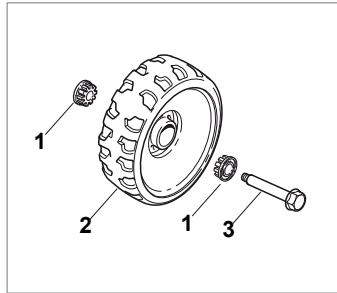

Fig.	Quantity	Part No	Description	Notes
1	2	112608520/0	Seeger	
2	2	322160520/0	Dust Cover Disc	
3	2	122570125/0	Pinion	
4	2	122076645/0	Key	
5	2	322160520/0	Dust Cover Disc	
6	2	112622620/0	Pin	
7	2	122122202/0	Bearing	
8	2	322600106/1	Protection, Wheel	
9	1	381003303/0	Lever, Height Adjustment	
10	2	112728689/0	Screw	
11	1	112713801/0	Dowel	
12	1	122601909/0	Pulley	
13	1	181003093/1	Gear Box	
15	2	122753001/0	Pin	
16	1	122450438/0	Spring	
17	1	135063750/0	Belt	

Fig.	Quantity	Part No	Description	Notes
1	1	381002652/0	Red Deck	
2	2	322551523/0	Front Plate	
3	4	112728686/0	Screw	
4	2	322600095/0	Protection, Wheel	
5	8	322034515/1	Bushing	
6	2	322686091/1	Wheel	
7	4	122524340/0	Pin	
8	2	122033393/0	Rear Wheel Axle	
9	1	322120109/0	Wheels Crown	
10	2	322170622/0	Spacer	
11	2	122034508/0	Bushing	
12	2	322686093/0	Wheel	
13	2	112523050/0	Washer	
14	2	112735599/0	Screw	
15	2	322110347/0	Hub Cap Grey	
16	2	322110395/0	Hub Cap Grey	
17	2	322110493/0	Hub Cap Grey	
18	2	322110491/0	Hub Cap Grey	
19	2	322110381/0	Hub Cap Grey	
20	2	122110252/1	Hub Cap White	
20	2	122110254/1	Hub Cap Yellow	
20	2	122110255/1	Hub Cap Red	
21	2	322110495/0	Hub Cap Grey	
22	2	322110416/0	Hub Cap Grey	
23	2	322110348/0	Hub Cap Grey	
24	2	322110314/0	Hub Cap Grey	
25	2	322110494/0	Hub Cap Grey	
26	2	322110492/0	Hub Cap Grey	
27	2	322110382/0	Hub Cap Grey	
28	2	122110251/0	Hub Cap White	
28	2	122110253/0	Hub Cap Yellow	
28	2	122110256/0	Hub Cap Red	
29	2	322110496/0	Hub Cap Grey	
30	2	322110417/0	Hub Cap Grey	

BUSHING Version - Ø 165

BALL BEARING Version - Ø 165

BUSHING Version - Ø 190

BALL BEARING Version - Ø 190

Fig.	Quantity	Part No	Description	Notes
1	8	122034508/0	Bushing	
2	4	322686091/1	Wheel	
3	4	122524341/0	Pin	
4	4	122675100/0	Washer	
5	8	122122200/0	Bearing	
6	4	322686093/0	Wheel	
8	2	112523050/0	Washer	
9	2	322120109/0	Wheels Crown	
10	2	322170622/0	Spacer	
11	2	122675100/0	Washer	
8	2	112523050/0	Washer	
14	2	112735599/0	Screw	