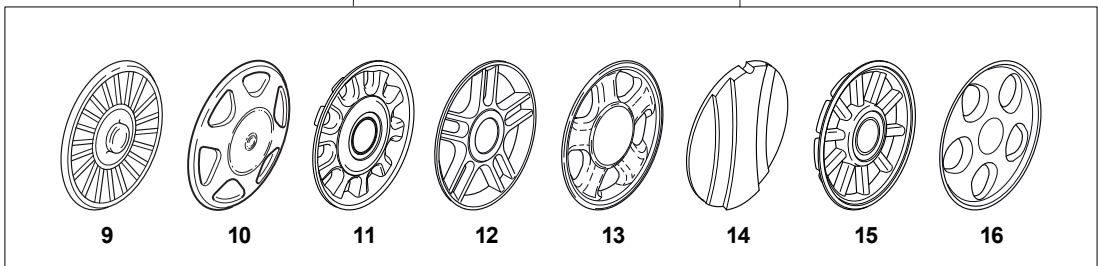

Fig.	Quantity	Part No	Description	Notes
1	1	381003703/0	Red Deck	
2	2	322551523/0	Front Plate	
3	4	112728686/0	Screw	
4	2	322600095/0	Protection, Wheel	
5	8	322034515/1	Bushing	
6	2	322686091/1	Wheel	
7	4	122524340/0	Pin	
8	2	122033393/0	Rear Wheel Axle	
9	1	322120109/0	Wheels Crown	
10	2	322170622/0	Spacer	
11	2	122034508/0	Bushing	
12	2	322686093/0	Wheel	
13	2	112523050/0	Washer	
14	2	112735599/0	Screw	
15	2	322110347/0	Hub Cap Grey	
16	2	322110395/0	Hub Cap Grey	
17	2	322110493/0	Hub Cap Grey	
18	2	322110491/0	Hub Cap Grey	
19	2	322110381/0	Hub Cap Grey	
20	2	122110252/1	Hub Cap White	
20	2	122110254/1	Hub Cap Yellow	
20	2	122110255/1	Hub Cap Red	
21	2	322110495/0	Hub Cap Grey	
22	2	322110416/0	Hub Cap Grey	
23	2	322110348/0	Hub Cap Grey	
24	2	322110314/0	Hub Cap Grey	
25	2	322110494/0	Hub Cap Grey	
26	2	322110492/0	Hub Cap Grey	
27	2	322110382/0	Hub Cap Grey	
28	2	122110251/0	Hub Cap White	
28	2	122110253/0	Hub Cap Yellow	
28	2	122110256/0	Hub Cap Red	
29	2	322110496/0	Hub Cap Grey	
30	2	322110417/0	Hub Cap Grey	

BUSHING Version - Ø 165

BALL BEARING Version - Ø 165

BUSHING Version - Ø 190

BALL BEARING Version - Ø 190

Fig.	Quantity	Part No	Description	Notes
1	8	122034508/0	Bushing	
2	4	322686091/1	Wheel	
3	4	122524341/0	Pin	
4	4	122675100/0	Washer	
5	8	122122200/0	Bearing	
6	4	322686093/0	Wheel	
8	2	112523050/0	Washer	
9	2	322120109/0	Wheels Crown	
10	2	322170622/0	Spacer	
11	2	122675100/0	Washer	
8	2	112523050/0	Washer	
14	2	112735599/0	Screw	