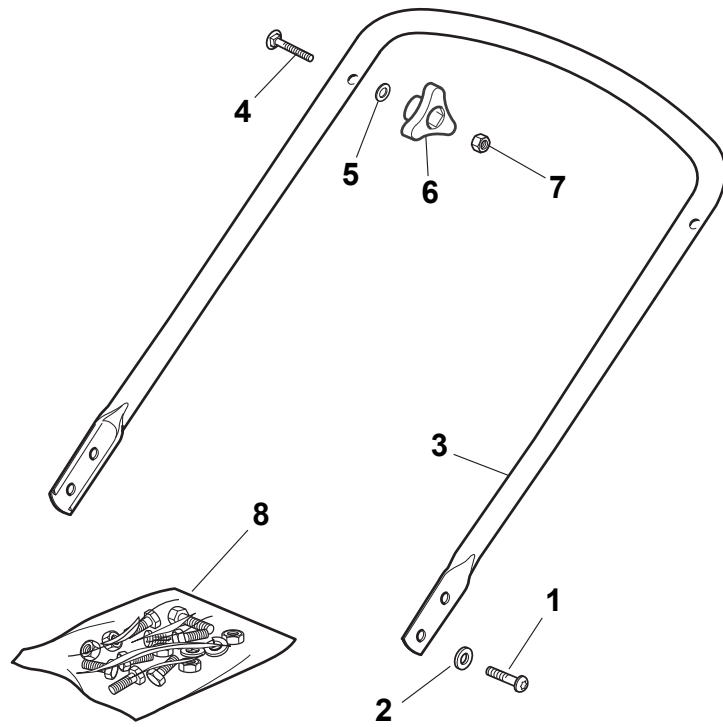

THIS INFORMATION IS NOT INTENDED FOR SALE OR RESALE, AND THIS NOTICE MUST REMAIN ON ALL COPIES.

Fig.	Quantity	Part No	Description	Notes
1	1	381003703/0	Red Deck	
1	1	381004746/0	Grey Deck	
2	2	122131750/0	Nut	
3	2	322735557/0	Sector, Height Adjustment	
4	2	381003306/0	Lever, Height Adjustment	
5	2	322600170/0	Protection, Wheel	
6	2	122524324/0	Pin	
7	2	112155000/0	Nut	
8	2	325670011/0	Antifriction Washer	
13	2	322120109/0	Wheels Crown	
14	2	322170622/0	Spacer	
21	1	122033393/0	Rear Wheel Axle	
22	2	112530150/0	Spring Washer	

Fig.	Quantity	Part No	Description	Notes
1	1	322108271/0	Front Conveyor Assy	
2	6	112728686/0	Screw	
5	1	322108272/2	Rear Conveyor Assy	
6	4	322545189/0	Plate	
7	2	112728686/0	Screw	
8	2	112728530/0	Screw	
21	1	322060222/0	Belt Protection	
34	1	322140233/0	Mulching Deflector	

Fig.	Quantity	Part No	Description	Notes
1	4	112760605/0	Screw	
2	4	112521350/0	Washer	
3	1	381006686/0	Handle Lower Part	Black
3	1	381007545/0	Handle, Lower Part Yellow	Yellow
4	1	112819120/0	Screw	
5	2	122671651/0	Washer	
6	2	122399900/0	Knob	
7	2	112293200/0	Nut	
8	1	381008696/0	Outfit, Screws	

Fig.	Quantity	Part No	Description	Notes
1	4	112760605/0	Screw	
2	4	112521350/0	Washer	
3	1	381006686/0	Handle Lower Part	
4	1	181003801/1	Guide Spring	
5	2	122680006/1	Washer	
6	2	322399804/1	Nut	
7	2	112293200/0	Nut	
8	1	112819201/0	Screw	
9	1	381008648/1	Outfit, Screws	