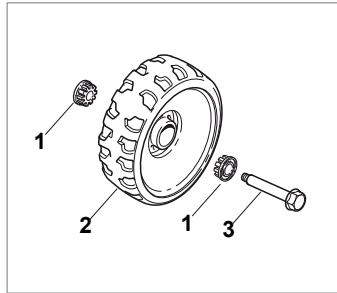

Fig.	Quantity	Part No	Description	Notes
1	2	112608520/0	Seeger	
2	2	322160520/0	Dust Cover Disc	
3	2	122570125/0	Pinion	
4	2	122076645/0	Key	
5	2	322160520/0	Dust Cover Disc	
6	2	112622620/0	Pin	
7	2	122122202/0	Bearing	
8	2	322600106/1	Protection, Wheel	
9	1	381003303/0	Lever, Height Adjustment	
10	2	112728689/0	Screw	
11	1	112713801/0	Dowel	
12	1	122601909/0	Pulley	
13	1	181003093/1	Gear Box	
15	2	122753001/0	Pin	
16	1	122450438/0	Spring	
17	1	135064100/0	Belt	

Fig.	Quantity	Part No	Description	Notes
1	1	381003703/0	Red Deck	
2	2	322551523/0	Front Plate	
3	4	112728686/0	Screw	
4	2	322600095/0	Protection, Wheel	
5	8	322034515/1	Bushing	
6	2	322686091/1	Wheel	
7	4	122524340/0	Pin	
8	2	122033393/0	Rear Wheel Axle	
9	1	322120109/0	Wheels Crown	
10	2	322170622/0	Spacer	
11	2	122034508/0	Bushing	
12	2	322686093/0	Wheel	
13	2	112523050/0	Washer	
14	2	112735599/0	Screw	
15	2	322110347/0	Hub Cap Grey	
16	2	322110395/0	Hub Cap Grey	
17	2	322110493/0	Hub Cap Grey	
18	2	322110491/0	Hub Cap Grey	
19	2	322110381/0	Hub Cap Grey	
20	2	122110252/1	Hub Cap White	
20	2	122110254/1	Hub Cap Yellow	
20	2	122110255/1	Hub Cap Red	
21	2	322110495/0	Hub Cap Grey	
22	2	322110416/0	Hub Cap Grey	
23	2	322110348/0	Hub Cap Grey	
24	2	322110314/0	Hub Cap Grey	
25	2	322110494/0	Hub Cap Grey	
26	2	322110492/0	Hub Cap Grey	
27	2	322110382/0	Hub Cap Grey	
28	2	122110251/0	Hub Cap White	
28	2	122110253/0	Hub Cap Yellow	
28	2	122110256/0	Hub Cap Red	
29	2	322110496/0	Hub Cap Grey	
30	2	322110417/0	Hub Cap Grey	

BUSHING Version - Ø 165

BALL BEARING Version - Ø 165

BUSHING Version - Ø 190

BALL BEARING Version - Ø 190

Fig.	Quantity	Part No	Description	Notes
1	8	122034508/0	Bushing	
2	4	322686091/1	Wheel	
3	4	122524341/0	Pin	
4	4	122675100/0	Washer	
5	8	122122200/0	Bearing	
6	4	322686093/0	Wheel	
8	2	112523050/0	Washer	
9	2	322120109/0	Wheels Crown	
10	2	322170622/0	Spacer	
11	2	122675100/0	Washer	
8	2	112523050/0	Washer	
14	2	112735599/0	Screw	