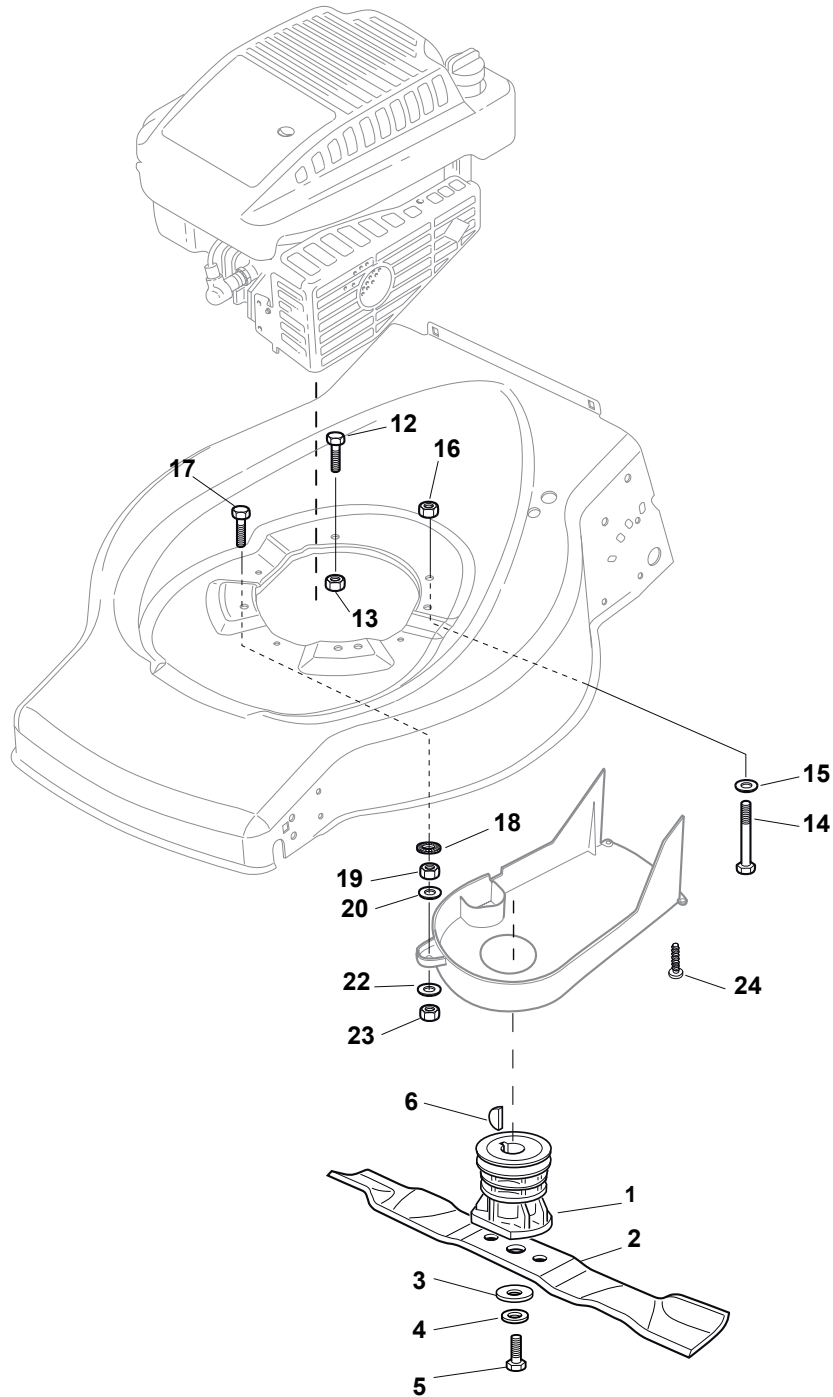

BUSHING Version - Ø 165

BALL BEARING Version - Ø 165

BUSHING Version - Ø 190

BALL BEARING Version - Ø 190

Fig.	Quantity	Part No	Description	Notes
1	8	122034508/0	Bushing	
2	4	322686091/1	Wheel	
3	4	122524341/0	Pin	
4	4	122675100/0	Washer	
5	8	122122200/0	Bearing	
6	4	322686093/0	Wheel	
8	2	112523050/0	Washer	
9	2	322120109/0	Wheels Crown	
10	2	322170622/0	Spacer	
11	2	122675100/0	Washer	
8	2	112523050/0	Washer	
14	2	112735599/0	Screw	

Fig.	Quantity	Part No	Description	Notes
1	1	122465607/3	Hub With Pulley, Crankshaft Ø 22.2	for GGP RS-RSC-RSCT Engines
2	1	181004381/1	Blade Standard	
3	1	122160400/0	Elastic Disc	
4	1	112523080/0	Washer	
5	1	112735698/0	Screw	
6	1	112139100/0	Feather, Crankshaft Ø 22,2	for GGP RS-RSC-RSCT Engines
12	2	112691100/0	Screw	
13	2	112154210/0	Nut	
14	2	112691700/0	Screw	
15	1	112540060/0	Washer	
16	1	112154210/0	Nut	
17	3	112691100/0	Screw	
18	1	112540060/0	Washer	
19	1	112293200/0	Nut	
20	1	122671651/0	Washer	
22	1	325670011/0	Antifriction Washer	
23	1	112155000/0	Nut	
24	2	112728530/0	Screw	