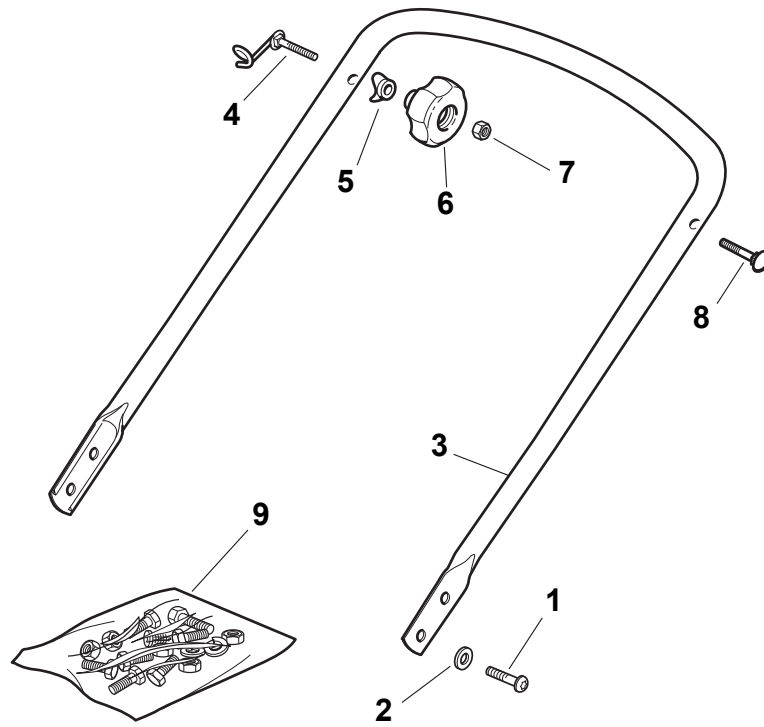

THIS INFORMATION IS NOT INTENDED FOR SALE OR RESALE, AND THIS NOTICE MUST REMAIN ON ALL COPIES.

Fig.	Quantity	Part No	Description	Notes
1	1	381003703/0	Red Deck	
1	1	381004746/0	Grey Deck	
2	2	122131750/0	Nut	
3	2	322735557/0	Sector, Height Adjustment	
4	2	381003306/0	Lever, Height Adjustment	
5	2	322600170/0	Protection, Wheel	
6	2	122524324/0	Pin	
7	2	112155000/0	Nut	
8	2	325670011/0	Antifriction Washer	
13	2	322120109/0	Wheels Crown	
14	2	322170622/0	Spacer	
21	1	122033393/0	Rear Wheel Axle	
22	2	112530150/0	Spring Washer	

Fig.	Quantity	Part No	Description	Notes
1	4	112760605/0	Screw	
2	4	112521350/0	Washer	
3	1	381006686/0	Handle Lower Part	Black
3	1	381007545/0	Handle, Lower Part Yellow	Yellow
4	1	112819120/0	Screw	
5	2	122671651/0	Washer	
6	2	122399900/0	Knob	
7	2	112293200/0	Nut	
8	1	381008696/0	Outfit, Screws	

Fig.	Quantity	Part No	Description	Notes
1	4	112760605/0	Screw	
2	4	112521350/0	Washer	
3	1	381006686/0	Handle Lower Part	
4	1	181003801/1	Guide Spring	
5	2	122680006/1	Washer	
6	2	322399804/1	Nut	
7	2	112293200/0	Nut	
8	1	112819201/0	Screw	
9	1	381008648/1	Outfit, Screws	

Fig.	Quantity	Part No	Description	Notes
1	1	181003801/1	Guide Spring	
2	1	381006687/0	Handle Lower Part	
3	2	122680006/1	Washer	
4	2	322399804/1	Nut	
5	2	112293200/0	Nut	
6	1	112819201/0	Screw	
7	2	112818900/0	Screw	
8	1	322778425/0	Left Bracket	
9	2	122671653/0	Washer	
10	2	322399804/1	Nut	
11	2	112293200/0	Nut	
12	4	112760605/0	Screw	
13	4	112521350/0	Washer	
14	1	322778423/0	Right Bracket	