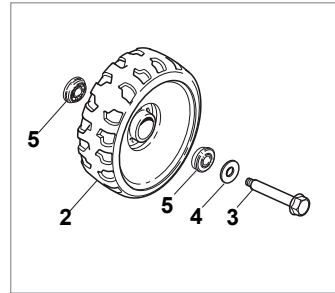

Fig.	Quantity	Part No	Description	Notes
1	2	112608520/0	Seeger	
2	2	322160520/0	Dust Cover Disc	
3	2	122570125/0	Pinion	
4	2	122076645/0	Key	
5	2	322160520/0	Dust Cover Disc	
6	2	112622620/0	Pin	
7	2	122122202/0	Bearing	
8	2	322600106/1	Protection, Wheel	
9	1	381003303/0	Lever, Height Adjustment	
10	2	112728689/0	Screw	
11	1	112713801/0	Dowel	
12	1	122601909/0	Pulley	
13	1	181003093/1	Gear Box	
15	2	122753001/0	Pin	
16	1	122450438/0	Spring	
17	1	135064100/0	Belt	

Fig.	Quantity	Part No	Description	Notes
1	1	381003703/0	Red Deck	
2	2	322551523/0	Front Plate	
3	4	112728686/0	Screw	
4	2	322600095/0	Protection, Wheel	
5	8	322034515/1	Bushing	
6	2	322686091/1	Wheel	
7	4	122524340/0	Pin	
8	2	122033393/0	Rear Wheel Axle	
9	1	322120109/0	Wheels Crown	
10	2	322170622/0	Spacer	
11	2	122034508/0	Bushing	
12	2	322686093/0	Wheel	
13	2	112523050/0	Washer	
14	2	112735599/0	Screw	
15	2	322110347/0	Hub Cap Grey	
16	2	322110395/0	Hub Cap Grey	
17	2	322110493/0	Hub Cap Grey	
18	2	322110491/0	Hub Cap Grey	
19	2	322110381/0	Hub Cap Grey	
20	2	122110252/1	Hub Cap White	
20	2	122110254/1	Hub Cap Yellow	
20	2	122110255/1	Hub Cap Red	
21	2	322110495/0	Hub Cap Grey	
22	2	322110416/0	Hub Cap Grey	
23	2	322110348/0	Hub Cap Grey	
24	2	322110314/0	Hub Cap Grey	
25	2	322110494/0	Hub Cap Grey	
26	2	322110492/0	Hub Cap Grey	
27	2	322110382/0	Hub Cap Grey	
28	2	122110251/0	Hub Cap White	
28	2	122110253/0	Hub Cap Yellow	
28	2	122110256/0	Hub Cap Red	
29	2	322110496/0	Hub Cap Grey	
30	2	322110417/0	Hub Cap Grey	

BUSHING Version - Ø 165

BALL BEARING Version - Ø 165

BUSHING Version - Ø 190

BALL BEARING Version - Ø 190

Fig.	Quantity	Part No	Description	Notes
1	8	122034508/0	Bushing	
2	4	322686091/1	Wheel	
3	4	122524341/0	Pin	
4	4	122675100/0	Washer	
5	8	122122200/0	Bearing	
6	4	322686093/0	Wheel	
8	2	112523050/0	Washer	
9	2	322120109/0	Wheels Crown	
10	2	322170622/0	Spacer	
11	2	122675100/0	Washer	
8	2	112523050/0	Washer	
14	2	112735599/0	Screw	