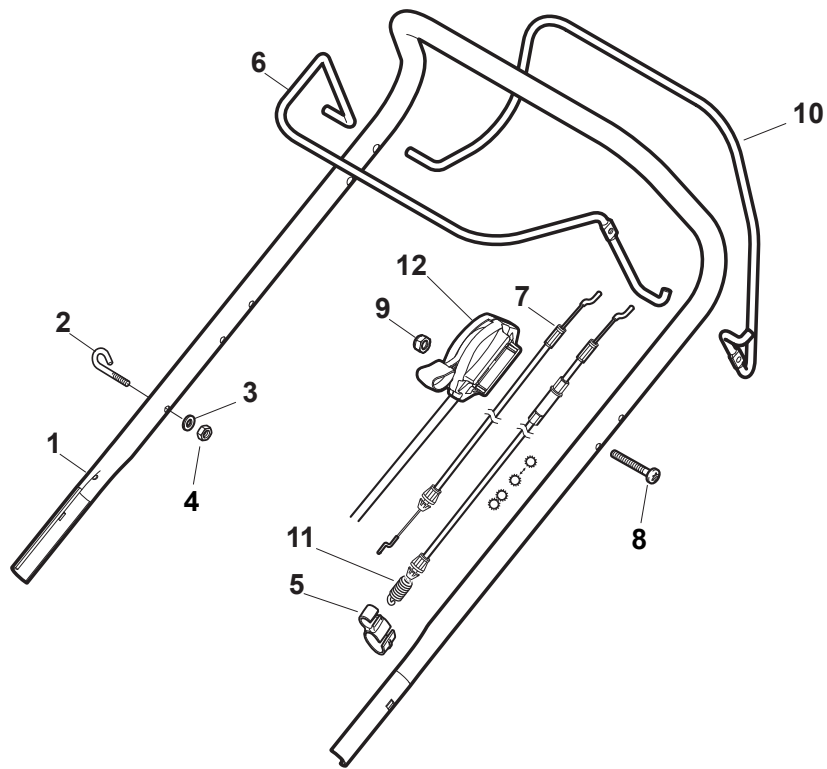

Fig.	Quantity	Part No	Description	Notes
1	1	381006577/0	Handle, Upper Part	
2	1	112674700/0	Screw	
3	1	181030003/0	Cable, Thread Engine Brake	B&S 450/500 Series
3	1	181030004/0	Cable, Thread Engine Brake	Honda Engine
3	1	181030005/0	Cable, Thread Engine Brake	SV40 / RV 40 / V35 Engine
3	1	181030004/0	Cable, Thread Engine Brake	B&S 625/675 Series
4	1	112521330/0	Washer	
5	1	112292100/0	Nut	
6	1	112645710/0	Elastic Pin	
7	1	322321700/1	Lever, Engine Brake Red	
9	1	381000654/0	Cable Rear Drive	
10	1	118564520/1	Fairlead	
11	1	112769616/0	Screw	
12	1	322806521/0	Clamp	
13	1	112292100/0	Nut	
14	1	322321701/0	Driving Lever	
15	1	112645710/0	Elastic Pin	

Fig.	Quantity	Part No	Description	Notes
1	1	381006579/1	Handle, Upper Part	
2	1	112689500/0	Screw	
3	1	322551640/0	Plate	
4	1	381000659/0	Cable Rear Drive	
5	1	381003297/1	Driving Lever	
6	1	181030001/0	Cable, Thread Engine Brake	B&S 450-500-625-675Es Engine/Honda Engine
6	1	181030000/0	Cable, Thread Engine Brake	SV40 / RV 40 / V35 Engine
6	1	181030001/0	Cable, Thread Engine Brake	GGP Engine
7	1	381003298/1	Lever, Engine Brake	
8	1	112521330/0	Washer	
9	1	112292100/0	Nut	

Fig.	Quantity	Part No	Description	Notes
1	1	381006739/0	Upper Handle	
1	1	381006745/0	Upper Handle lwith Rubber Cruiser Petrol	
2	1	122430313/0	Guide Spring	
3	1	112521330/0	Washer	
4	1	112154510/0	Nut	
5	1	118390020/0	Conduit Clip Caproeurope	
6	1	181003363/1	Lever, Engine Brake Black	Black
6	1	381003365/0	Lever, Engine Brake Yellow	Yellow
6	1	381003376/0	Lever, Engine Brake Red	Red
7	1	181030054/0	Cable, Thread Engine Brake	GGP Engine
7	1	181030057/0	Cable, Thread Engine Brake	Honda / B&S Engine
7	1	181030087/0	Cable, Thread Engine Brake	GGP 100cc Engine
8	1	112727788/0	Screw	
9	1	112154510/0	Nut	
10	1	181003364/0	Drive Control Lever	Black
10	1	381003366/0	Lever, Driving Yellow	Yellow
10	1	381003377/0	Drive Control Lever	Red
11	1	381030082/0	Cable Rear Drive	
12	1	181005507/0	Throttle Cable	Honda / GGP Engine
12	1	181005508/0	Throttle Cable	B&S Engine