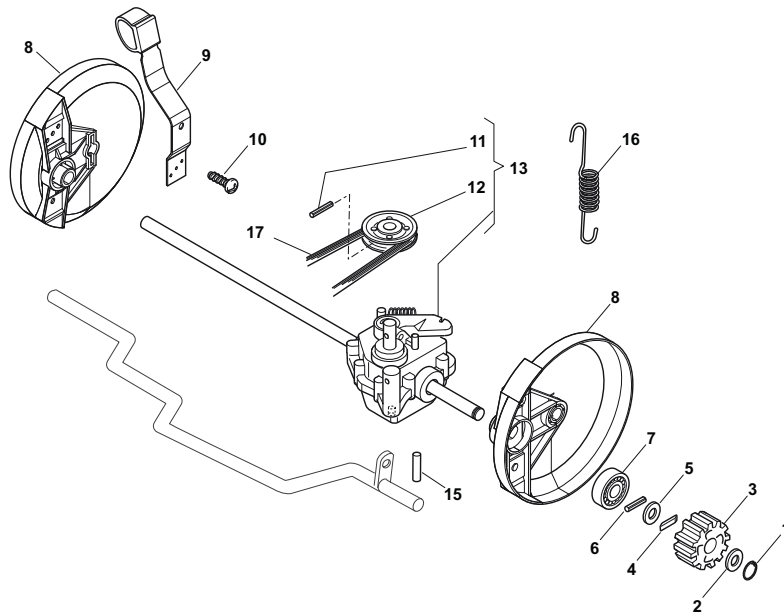

Fig.	Quantity	Part No	Description	Notes
1	1	112291000/0	Nut	
2	1	112581500/0	Grower	
3	1	122171005/0	Spacer	
4	1	112521360/0	Washer	
5	1	112508100/0	Cup Spring	
6	1	381007279/1	Throttle Lever	GGP/Honda/Tecumseh/B&S 625-675-675Es-700-750 Series
7	1	481007080/0	Throttle Cable	
8	1	112815000/0	Screw	
9	1	114356702/0	Throttle Label	for GGP Engines
9	1	114356702/0	Throttle Label	for HONDA Engines
9	1	114356703/0	Throttle Label	for B&S Engines

Fig.	Quantity	Part No	Description	Notes
1	2	112608520/0	Seeger	
2	2	322160520/0	Dust Cover Disc	
3	2	122570125/0	Pinion	
4	2	122076645/0	Key	
5	2	322160520/0	Dust Cover Disc	
6	2	112622620/0	Pin	
7	2	122122202/0	Bearing	
8	2	322600106/1	Protection, Wheel	
9	1	381003303/0	Lever, Height Adjustment	
10	2	112728689/0	Screw	
11	1	112713801/0	Dowel	
12	1	122601909/0	Pulley	
13	1	181003093/1	Gear Box	
15	2	122753001/0	Pin	
16	1	122450438/0	Spring	
17	1	135064100/0	Belt	

BUSHING Version - Ø 165

BALL BEARING Version - Ø 165

BUSHING Version - Ø 190

BALL BEARING Version - Ø 190

Fig.	Quantity	Part No	Description	Notes
1	8	122034508/0	Bushing	
2	4	322686091/1	Wheel	
3	4	122524341/0	Pin	
4	4	122675100/0	Washer	
5	8	122122200/0	Bearing	
6	4	322686093/0	Wheel	
8	2	112523050/0	Washer	
9	2	322120109/0	Wheels Crown	
10	2	322170622/0	Spacer	
11	2	122675100/0	Washer	
8	2	112523050/0	Washer	
14	2	112735599/0	Screw	