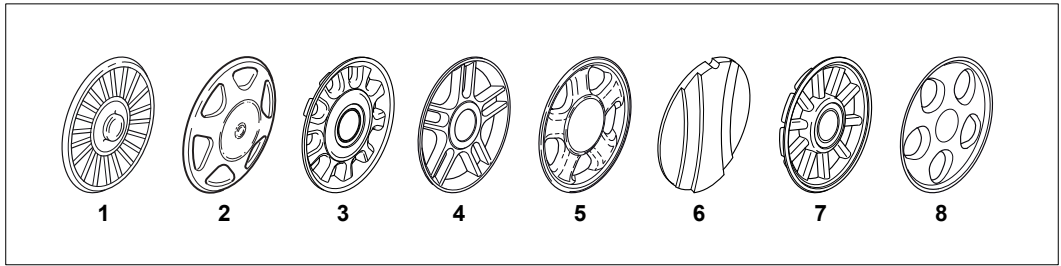

Fig.	Quantity	Part No	Description	Notes
1	1	381003703/0	Red Deck	
2	2	322551523/0	Front Plate	
3	4	112728686/0	Screw	
4	2	322600095/0	Protection, Wheel	
5	8	322034515/1	Bushing	
6	2	322686091/1	Wheel	
7	4	122524340/0	Pin	
8	2	122033393/0	Rear Wheel Axle	
9	1	322120109/0	Wheels Crown	
10	2	322170622/0	Spacer	
11	2	122034508/0	Bushing	
12	2	322686093/0	Wheel	
13	2	112523050/0	Washer	
14	2	112735599/0	Screw	
15	2	322110347/0	Hub Cap Grey	
16	2	322110395/0	Hub Cap Grey	
17	2	322110493/0	Hub Cap Grey	
18	2	322110491/0	Hub Cap Grey	
19	2	322110381/0	Hub Cap Grey	
20	2	122110252/1	Hub Cap White	
20	2	122110254/1	Hub Cap Yellow	
20	2	122110255/1	Hub Cap Red	
21	2	322110495/0	Hub Cap Grey	
22	2	322110416/0	Hub Cap Grey	
23	2	322110348/0	Hub Cap Grey	
24	2	322110314/0	Hub Cap Grey	
25	2	322110494/0	Hub Cap Grey	
26	2	322110492/0	Hub Cap Grey	
27	2	322110382/0	Hub Cap Grey	
28	2	122110251/0	Hub Cap White	
28	2	122110253/0	Hub Cap Yellow	
28	2	122110256/0	Hub Cap Red	
29	2	322110496/0	Hub Cap Grey	
30	2	322110417/0	Hub Cap Grey	

BUSHING Version - Ø 165

BALL BEARING Version - Ø 165

BUSHING Version - Ø 190

BALL BEARING Version - Ø 190

Fig.	Quantity	Part No	Description	Notes
1	8	122034508/0	Bushing	
2	4	322686091/1	Wheel	
3	4	122524341/0	Pin	
4	4	122675100/0	Washer	
5	8	122122200/0	Bearing	
6	4	322686093/0	Wheel	
8	2	112523050/0	Washer	
9	2	322120109/0	Wheels Crown	
10	2	322170622/0	Spacer	
11	2	122675100/0	Washer	
8	2	112523050/0	Washer	
14	2	112735599/0	Screw	