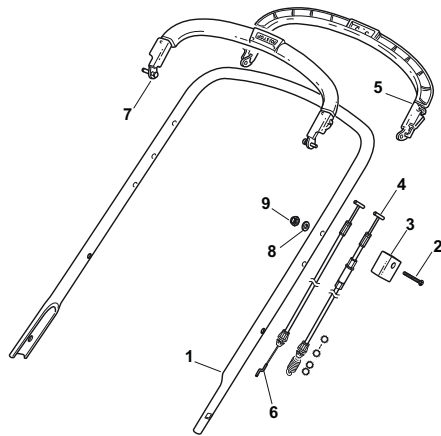

Fig.	Quantity	Part No	Description	Notes
1	4	112760605/0	Screw	
2	4	112521350/0	Washer	
3	1	381006686/0	Handle Lower Part	
4	1	181003801/1	Guide Spring	
5	2	122680006/1	Washer	
6	2	322399804/1	Nut	
7	2	112293200/0	Nut	
8	1	112819201/0	Screw	
9	1	381008648/1	Outfit, Screws	

Fig.	Quantity	Part No	Description	Notes
1	1	181003801/1	Guide Spring	
2	1	381006687/0	Handle Lower Part	
3	2	122680006/1	Washer	
4	2	322399804/1	Nut	
5	2	112293200/0	Nut	
6	1	112819201/0	Screw	
7	2	112818900/0	Screw	
8	1	322778425/0	Left Bracket	
9	2	122671653/0	Washer	
10	2	322399804/1	Nut	
11	2	112293200/0	Nut	
12	4	112760605/0	Screw	
13	4	112521350/0	Washer	
14	1	322778423/0	Right Bracket	

Fig.	Quantity	Part No	Description	Notes
1	1	381006577/0	Handle, Upper Part	
2	1	112674700/0	Screw	
3	1	181030003/0	Cable, Thread Engine Brake	B&S 450/500 Series
3	1	181030004/0	Cable, Thread Engine Brake	Honda Engine
3	1	181030005/0	Cable, Thread Engine Brake	SV40 / RV 40 / V35 Engine
3	1	181030004/0	Cable, Thread Engine Brake	B&S 625/675 Series
4	1	112521330/0	Washer	
5	1	112292100/0	Nut	
6	1	112645710/0	Elastic Pin	
7	1	322321700/1	Lever, Engine Brake Red	
9	1	381000654/0	Cable Rear Drive	
10	1	118564520/1	Fairlead	
11	1	112769616/0	Screw	
12	1	322806521/0	Clamp	
13	1	112292100/0	Nut	
14	1	322321701/0	Driving Lever	
15	1	112645710/0	Elastic Pin	

Fig.	Quantity	Part No	Description	Notes
1	1	381006579/1	Handle, Upper Part	
2	1	112689500/0	Screw	
3	1	322551640/0	Plate	
4	1	381000659/0	Cable Rear Drive	
5	1	381003297/1	Driving Lever	
6	1	181030001/0	Cable, Thread Engine Brake	B&S 450-500-625-675Es Engine/Honda Engine
6	1	181030000/0	Cable, Thread Engine Brake	SV40 / RV 40 / V35 Engine
6	1	181030001/0	Cable, Thread Engine Brake	GGP Engine
7	1	381003298/1	Lever, Engine Brake	
8	1	112521330/0	Washer	
9	1	112292100/0	Nut	