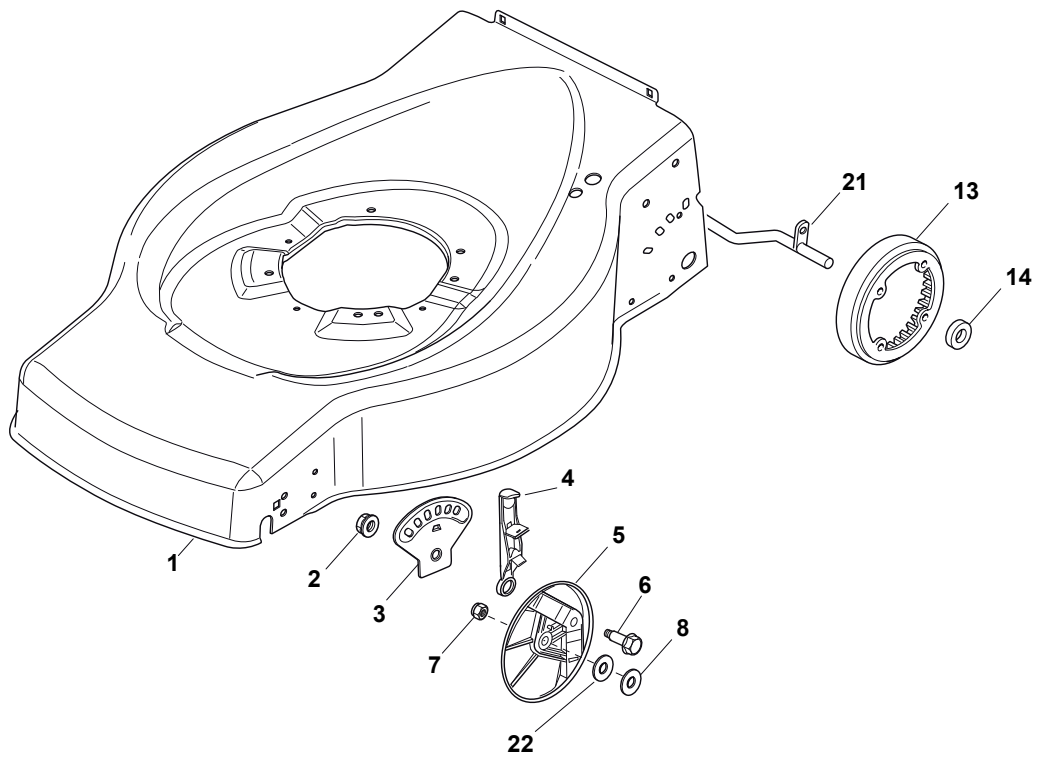

THIS INFORMATION IS NOT INTENDED FOR SALE OR RESALE, AND THIS NOTICE MUST REMAIN ON ALL COPIES.

Fig.	Quantity	Part No	Description	Notes
1	1	381003703/0	Red Deck	
1	1	381004746/0	Grey Deck	
2	2	122131750/0	Nut	
3	2	322735557/0	Sector, Height Adjustment	
4	2	381003306/0	Lever, Height Adjustment	
5	2	322600170/0	Protection, Wheel	
6	2	122524324/0	Pin	
7	2	112155000/0	Nut	
8	2	325670011/0	Antifriction Washer	
13	2	322120109/0	Wheels Crown	
14	2	322170622/0	Spacer	
21	1	122033393/0	Rear Wheel Axle	
22	2	112530150/0	Spring Washer	

Fig.	Quantity	Part No	Description	Notes
1	1	322108271/0	Front Conveyor Assy	
2	6	112728686/0	Screw	
5	1	322108272/2	Rear Conveyor Assy	
6	4	322545189/0	Plate	
7	2	112728686/0	Screw	
8	2	112728530/0	Screw	
21	1	322060222/0	Belt Protection	
34	1	322140233/0	Mulching Deflector	

Fig.	Quantity	Part No	Description	Notes
1	4	112760605/0	Screw	
2	4	112521350/0	Washer	
3	1	381006686/0	Handle Lower Part	Black
3	1	381007545/0	Handle, Lower Part Yellow	Yellow
4	1	112819120/0	Screw	
5	2	122671651/0	Washer	
6	2	122399900/0	Knob	
7	2	112293200/0	Nut	
8	1	381008696/0	Outfit, Screws	

Fig.	Quantity	Part No	Description	Notes
1	4	112760605/0	Screw	
2	4	112521350/0	Washer	
3	1	381006686/0	Handle Lower Part	
4	1	181003801/1	Guide Spring	
5	2	122680006/1	Washer	
6	2	322399804/1	Nut	
7	2	112293200/0	Nut	
8	1	112819201/0	Screw	
9	1	381008648/1	Outfit, Screws	