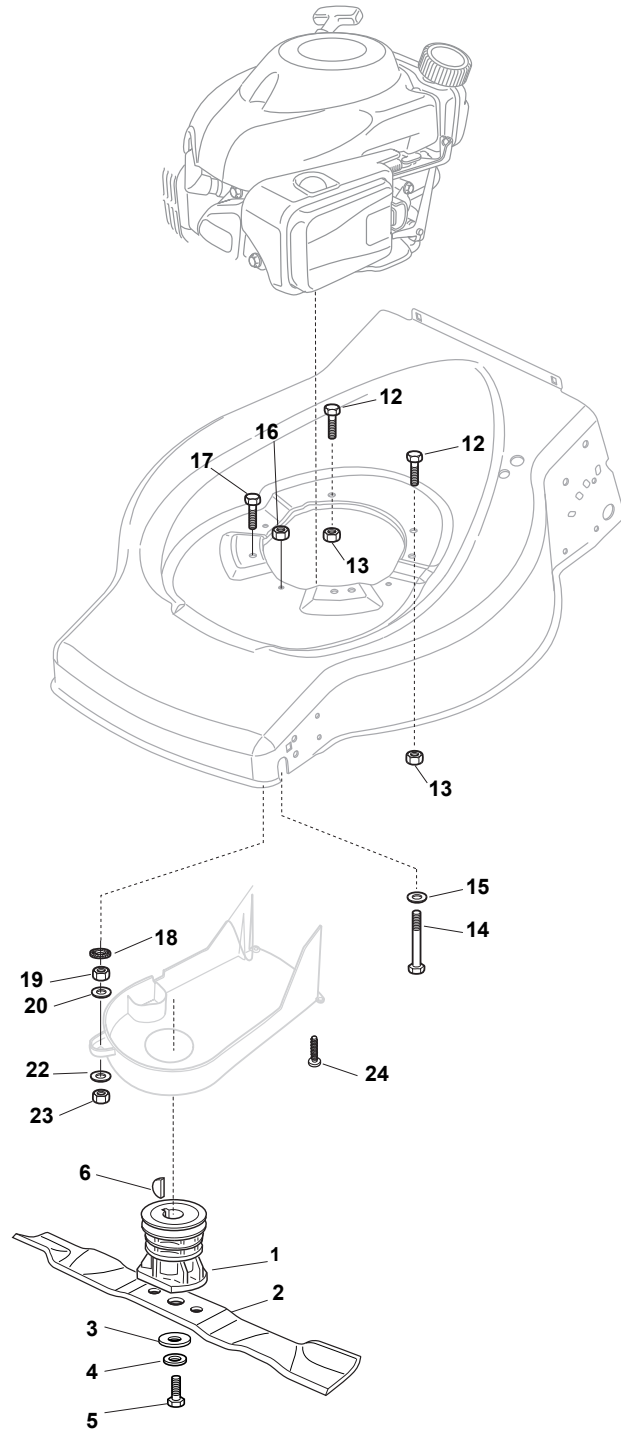

BUSHING Version - Ø 165

BALL BEARING Version - Ø 165

BUSHING Version - Ø 190

BALL BEARING Version - Ø 190

Fig.	Quantity	Part No	Description	Notes
1	8	122034508/0	Bushing	
2	4	322686091/1	Wheel	
3	4	122524341/0	Pin	
4	4	122675100/0	Washer	
5	8	122122200/0	Bearing	
6	4	322686093/0	Wheel	
8	2	112523050/0	Washer	
9	2	322120109/0	Wheels Crown	
10	2	322170622/0	Spacer	
11	2	122675100/0	Washer	
8	2	112523050/0	Washer	
14	2	112735599/0	Screw	

Fig.	Quantity	Part No	Description	Notes
1	1	122465607/3	Hub With Pulley, Crankshaft Ø 22.2	for GGP RS-RSC-RSCT Engines
2	1	181004381/1	Blade Standard	
3	1	122160400/0	Elastic Disc	
4	1	112523080/0	Washer	
5	1	112735698/0	Screw	
6	1	112139100/0	Feather, Crankshaft Ø 22,2	for GGP RS-RSC-RSCT Engines
12	2	112691100/0	Screw	
13	2	112154210/0	Nut	
14	2	112691700/0	Screw	
15	1	112540060/0	Washer	
16	1	112154210/0	Nut	
17	3	112691100/0	Screw	
18	1	112540060/0	Washer	
19	1	112293200/0	Nut	
20	1	122671651/0	Washer	
22	1	325670011/0	Antifriction Washer	
23	1	112155000/0	Nut	
24	2	112728530/0	Screw	