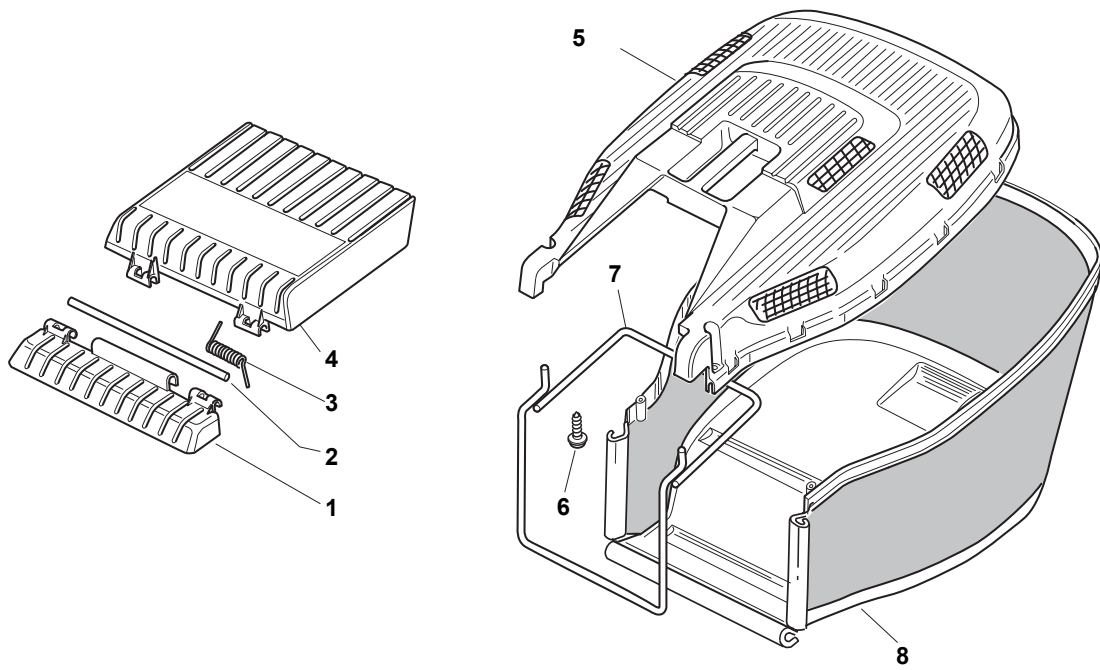

Fig.	Quantity	Part No	Description	Notes
4	1	322600100/2	Stone-Guard	Yellow
1	1	322486400/0	Stone Guard Support	
2	1	122517858/0	Pin	
3	1	122450431/0	Spring	
4	1	322600099/2	Stone-Guard	Black
5	1	322486122/0	Grasscatcher Upper Part Black	
6	2	112728686/0	Screw	
7	1	181006419/0	Grasscatcher Frame	
8	1	181002229/0	Box, Fabric