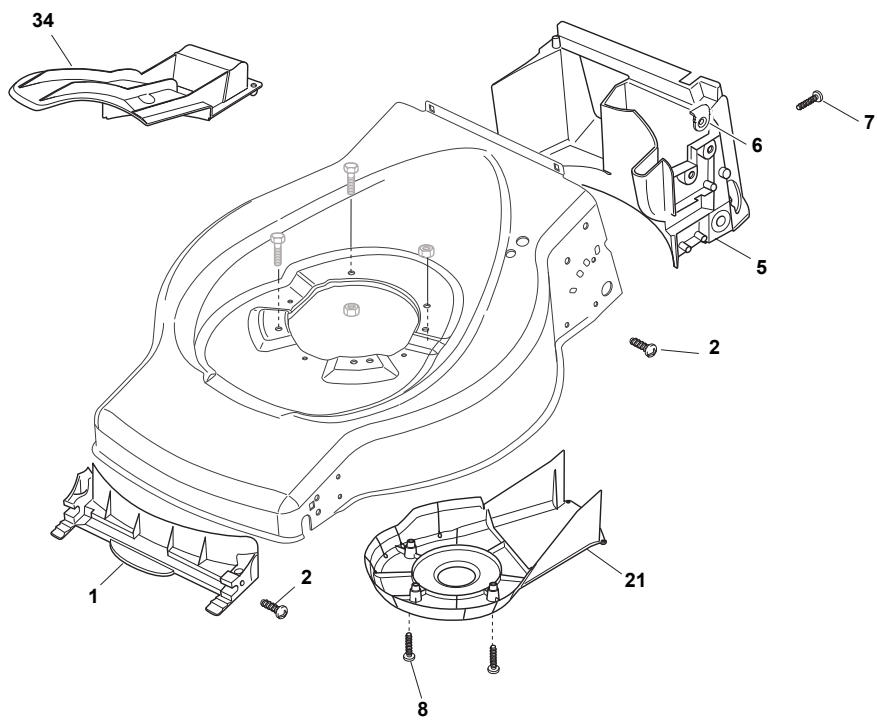

Parts Catalogue

for model
ES 534 TR

- Use GLOBAL GARDEN PRODUCT Genuine Spare Parts specified in the parts list for repair and/or replacement.
- The contents described in the parts list may change due to improvement.
- The drawings of the spare parts are only indicative and might not represent the part in question exactly.
- The indications "right" - "left" - "front" - "rear" refer to the position of the operator when using the machine.
- When placing orders of parts for repair and/or replacement, make sure that the illustrated parts list is the one applying to the machine's year of manufacture, as shown on the identification plate attached to the machine.

THIS INFORMATION IS NOT INTENDED FOR SALE OR RESALE, AND THIS NOTICE MUST REMAIN ON ALL COPIES.

Fig.	Quantity	Part No	Description	Notes
1	1	381003703/0	Red Deck	
1	1	381004746/0	Grey Deck	
2	2	122131750/0	Nut	
3	2	322735557/0	Sector, Height Adjustment	
4	2	381003306/0	Lever, Height Adjustment	
5	2	322600170/0	Protection, Wheel	
6	2	122524324/0	Pin	
7	2	112155000/0	Nut	
8	2	325670011/0	Antifriction Washer	
13	2	322120109/0	Wheels Crown	
14	2	322170622/0	Spacer	
21	1	122033393/0	Rear Wheel Axle	
22	2	112530150/0	Spring Washer	

Fig.	Quantity	Part No	Description	Notes
1	1	322108271/0	Front Conveyor Assy	
2	6	112728686/0	Screw	
5	1	322108272/2	Rear Conveyor Assy	
6	4	322545189/0	Plate	
7	2	112728686/0	Screw	
8	2	112728530/0	Screw	
21	1	322060222/0	Belt Protection	
34	1	322140233/0	Mulching Deflector	

Fig.	Quantity	Part No	Description	Notes
1	4	112760605/0	Screw	
2	4	112521350/0	Washer	
3	1	381006686/0	Handle Lower Part	Black
3	1	381007545/0	Handle, Lower Part Yellow	Yellow
4	1	112819120/0	Screw	
5	2	122671651/0	Washer	
6	2	122399900/0	Knob	
7	2	112293200/0	Nut	
8	1	381008696/0	Outfit, Screws	