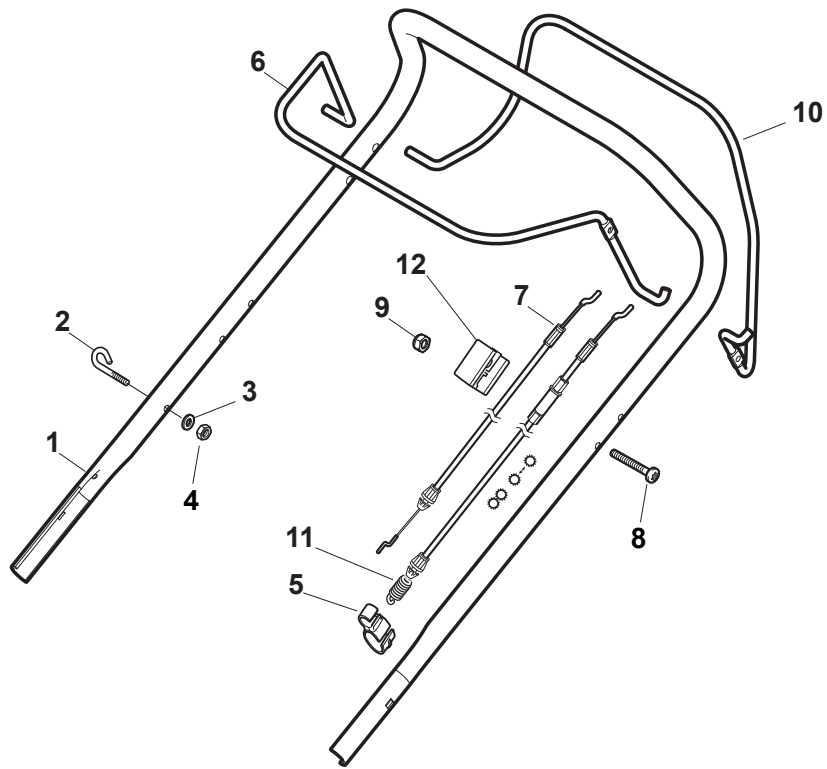

Fig.	Quantity	Part No	Description	Notes
1	1	381006577/0	Handle, Upper Part	
2	1	112674700/0	Screw	
3	1	181030003/0	Cable, Thread Engine Brake	B&S 450/500 Series
3	1	181030004/0	Cable, Thread Engine Brake	Honda Engine
3	1	181030005/0	Cable, Thread Engine Brake	SV40 / RV 40 / V35 Engine
3	1	181030004/0	Cable, Thread Engine Brake	B&S 625/675 Series
4	1	112521330/0	Washer	
5	1	112292100/0	Nut	
6	1	112645710/0	Elastic Pin	
7	1	322321700/1	Lever, Engine Brake Red	
9	1	381000654/0	Cable Rear Drive	
10	1	118564520/1	Fairlead	
11	1	112769616/0	Screw	
12	1	322806521/0	Clamp	
13	1	112292100/0	Nut	
14	1	322321701/0	Driving Lever	
15	1	112645710/0	Elastic Pin	

Fig.	Quantity	Part No	Description	Notes
1	1	381006579/1	Handle, Upper Part	
2	1	112689500/0	Screw	
3	1	322551640/0	Plate	
4	1	381000659/0	Cable Rear Drive	
5	1	381003297/1	Driving Lever	
6	1	181030001/0	Cable, Thread Engine Brake	B&S 450-500-625-675Es Engine/Honda Engine
6	1	181030000/0	Cable, Thread Engine Brake	SV40 / RV 40 / V35 Engine
6	1	181030001/0	Cable, Thread Engine Brake	GGP Engine
7	1	381003298/1	Lever, Engine Brake	
8	1	112521330/0	Washer	
9	1	112292100/0	Nut	

Fig.	Quantity	Part No	Description	Notes
1	1	381006739/0	Upper Handle	
1	1	381006745/0	Upper Handle lwith Rubber Cruiser Petrol	
2	1	122430313/0	Guide Spring	
3	1	112521330/0	Washer	
4	1	112154510/0	Nut	
5	1	118390020/0	Conduit Clip Caproeurope	
6	1	181003363/1	Lever, Engine Brake Black	Black
6	1	381003365/0	Lever, Engine Brake Yellow	Yellow
6	1	381003376/0	Lever, Engine Brake Red	Red
7	1	181030054/0	Cable, Thread Engine Brake	GGP Engine
7	1	181030057/0	Cable, Thread Engine Brake	Honda / B&S Engine
7	1	181030087/0	Cable, Thread Engine Brake	GGP 100cc Engine
8	1	112727788/0	Screw	
9	1	112154510/0	Nut	
10	1	181003364/0	Drive Control Lever	Black
10	1	381003366/0	Lever, Driving Yellow	Yellow
10	1	381003377/0	Drive Control Lever	Red
11	1	381030082/0	Cable Rear Drive	
12	1	181005507/0	Throttle Cable	Honda / GGP Engine
12	1	181005508/0	Throttle Cable	B&S Engine