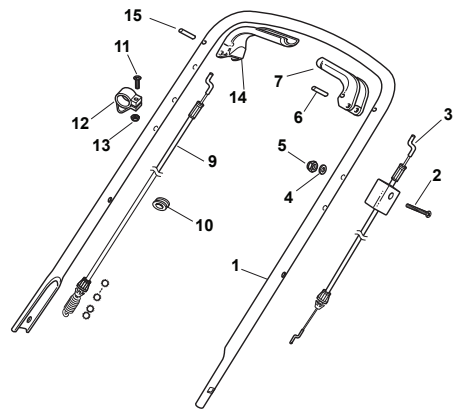

Fig.	Quantity	Part No	Description	Notes
1	4	112760605/0	Screw	
2	4	112521350/0	Washer	
3	1	381006686/0	Handle Lower Part	
4	1	181003801/1	Guide Spring	
5	2	122680006/1	Washer	
6	2	322399804/1	Nut	
7	2	112293200/0	Nut	
8	1	112819201/0	Screw	
9	1	381008648/1	Outfit, Screws	

Fig.	Quantity	Part No	Description	Notes
1	1	181003801/1	Guide Spring	
2	1	381006687/0	Handle Lower Part	
3	2	122680006/1	Washer	
4	2	322399804/1	Nut	
5	2	112293200/0	Nut	
6	1	112819201/0	Screw	
7	2	112818900/0	Screw	
8	1	322778425/0	Left Bracket	
9	2	122671653/0	Washer	
10	2	322399804/1	Nut	
11	2	112293200/0	Nut	
12	4	112760605/0	Screw	
13	4	112521350/0	Washer	
14	1	322778423/0	Right Bracket	

Fig.	Quantity	Part No	Description	Notes
1	1	381006577/0	Handle, Upper Part	
2	1	112674700/0	Screw	
3	1	181030003/0	Cable, Thread Engine Brake	B&S 450/500 Series
3	1	181030004/0	Cable, Thread Engine Brake	Honda Engine
3	1	181030005/0	Cable, Thread Engine Brake	SV40 / RV 40 / V35 Engine
3	1	181030004/0	Cable, Thread Engine Brake	B&S 625/675 Series
4	1	112521330/0	Washer	
5	1	112292100/0	Nut	
6	1	112645710/0	Elastic Pin	
7	1	322321700/1	Lever, Engine Brake Red	
9	1	381000654/0	Cable Rear Drive	
10	1	118564520/1	Fairlead	
11	1	112769616/0	Screw	
12	1	322806521/0	Clamp	
13	1	112292100/0	Nut	
14	1	322321701/0	Driving Lever	
15	1	112645710/0	Elastic Pin	

Fig.	Quantity	Part No	Description	Notes
1	1	381006579/1	Handle, Upper Part	
2	1	112689500/0	Screw	
3	1	322551640/0	Plate	
4	1	381000659/0	Cable Rear Drive	
5	1	381003297/1	Driving Lever	
6	1	181030001/0	Cable, Thread Engine Brake	B&S 450-500-625-675Es Engine/Honda Engine
6	1	181030000/0	Cable, Thread Engine Brake	SV40 / RV 40 / V35 Engine
6	1	181030001/0	Cable, Thread Engine Brake	GGP Engine
7	1	381003298/1	Lever, Engine Brake	
8	1	112521330/0	Washer	
9	1	112292100/0	Nut	