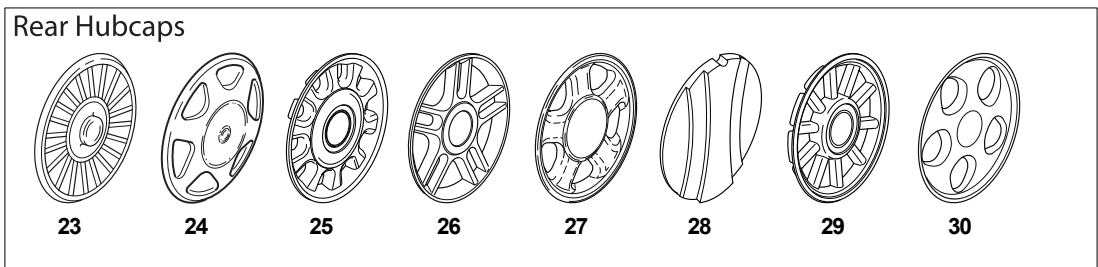

Fig.	Quantity	Part No	Description	Notes
1	2	112608520/0	Seeger	
2	2	322160520/0	Dust Cover Disc	
3	2	122570125/0	Pinion	
4	2	122076645/0	Key	
5	2	322160520/0	Dust Cover Disc	
6	2	112622620/0	Pin	
7	2	122122202/0	Bearing	
8	2	322600106/1	Protection, Wheel	
9	1	381003303/0	Lever, Height Adjustment	
10	2	112728689/0	Screw	
11	1	112713801/0	Dowel	
12	1	122601909/0	Pulley	
13	1	181003093/1	Gear Box	
15	2	122753001/0	Pin	
16	1	122450438/0	Spring	
17	1	135064100/0	Belt	