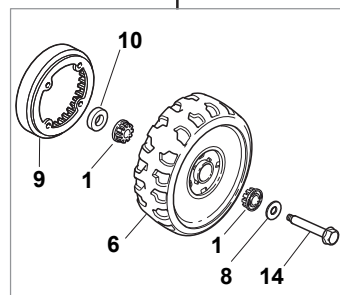

Fig.	Quantity	Part No	Description	Notes
1	2	112608520/0	Seeger	
2	2	322160520/0	Dust Cover Disc	
3	2	122570125/0	Pinion	
4	2	122076645/0	Key	
5	2	322160520/0	Dust Cover Disc	
6	2	112622620/0	Pin	
7	2	122122202/0	Bearing	
8	2	322600106/1	Protection, Wheel	
9	1	381003303/0	Lever, Height Adjustment	
10	2	112728689/0	Screw	
11	1	112713801/0	Dowel	
12	1	122601909/0	Pulley	
13	1	181003093/1	Gear Box	
15	2	122753001/0	Pin	
16	1	122450438/0	Spring	
17	1	135064100/0	Belt	

Fig.	Quantity	Part No	Description	Notes
1	1	381003703/0	Red Deck	
2	2	322551523/0	Front Plate	
3	4	112728686/0	Screw	
4	2	322600095/0	Protection, Wheel	
5	8	322034515/1	Bushing	
6	2	322686091/1	Wheel	
7	4	122524340/0	Pin	
8	2	122033393/0	Rear Wheel Axle	
9	1	322120109/0	Wheels Crown	
10	2	322170622/0	Spacer	
11	2	122034508/0	Bushing	
12	2	322686093/0	Wheel	
13	2	112523050/0	Washer	
14	2	112735599/0	Screw	
15	2	322110347/0	Hub Cap Grey	
16	2	322110395/0	Hub Cap Grey	
17	2	322110493/0	Hub Cap Grey	
18	2	322110491/0	Hub Cap Grey	
19	2	322110381/0	Hub Cap Grey	
20	2	122110252/1	Hub Cap White	
20	2	122110254/1	Hub Cap Yellow	
20	2	122110255/1	Hub Cap Red	
21	2	322110495/0	Hub Cap Grey	
22	2	322110416/0	Hub Cap Grey	
23	2	322110348/0	Hub Cap Grey	
24	2	322110314/0	Hub Cap Grey	
25	2	322110494/0	Hub Cap Grey	
26	2	322110492/0	Hub Cap Grey	
27	2	322110382/0	Hub Cap Grey	
28	2	122110251/0	Hub Cap White	
28	2	122110253/0	Hub Cap Yellow	
28	2	122110256/0	Hub Cap Red	
29	2	322110496/0	Hub Cap Grey	
30	2	322110417/0	Hub Cap Grey	

BUSHING Version - Ø 165

BALL BEARING Version - Ø 165

BUSHING Version - Ø 190

BALL BEARING Version - Ø 190

Fig.	Quantity	Part No	Description	Notes
1	8	122034508/0	Bushing	
2	4	322686091/1	Wheel	
3	4	122524341/0	Pin	
4	4	122675100/0	Washer	
5	8	122122200/0	Bearing	
6	4	322686093/0	Wheel	
8	2	112523050/0	Washer	
9	2	322120109/0	Wheels Crown	
10	2	322170622/0	Spacer	
11	2	122675100/0	Washer	
8	2	112523050/0	Washer	
14	2	112735599/0	Screw	