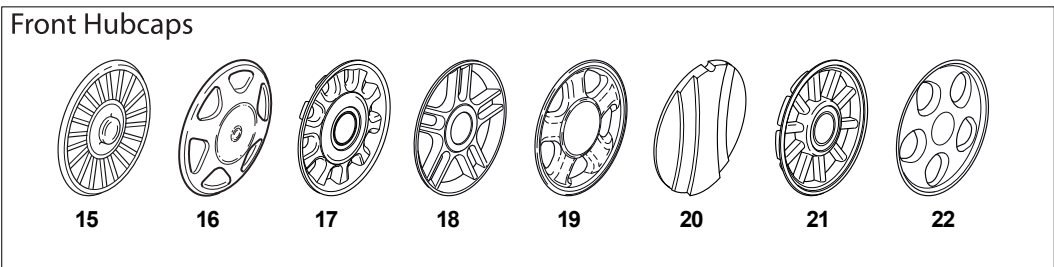

Fig.	Quantity	Part No	Description	Notes
1	2	112608520/0	Seeger	
2	2	322160520/0	Dust Cover Disc	
3	2	122570125/0	Pinion	
4	2	122076645/0	Key	
5	2	322160520/0	Dust Cover Disc	
6	2	112622620/0	Pin	
7	2	122122202/0	Bearing	
8	2	322600106/1	Protection, Wheel	
9	1	381003303/0	Lever, Height Adjustment	
10	2	112728689/0	Screw	
11	1	112713801/0	Dowel	
12	1	122601909/0	Pulley	
13	1	181003093/1	Gear Box	
15	2	122753001/0	Pin	
16	1	122450438/0	Spring	
17	1	135064100/0	Belt	

Fig.	Quantity	Part No	Description	Notes
1	1	381003703/0	Red Deck	
2	2	322551523/0	Front Plate	
3	4	112728686/0	Screw	
4	2	322600095/0	Protection, Wheel	
5	8	322034515/1	Bushing	
6	2	322686091/1	Wheel	
7	4	122524340/0	Pin	
8	2	122033393/0	Rear Wheel Axle	
9	1	322120109/0	Wheels Crown	
10	2	322170622/0	Spacer	
11	2	122034508/0	Bushing	
12	2	322686093/0	Wheel	
13	2	112523050/0	Washer	
14	2	112735599/0	Screw	
15	2	322110347/0	Hub Cap Grey	
16	2	322110395/0	Hub Cap Grey	
17	2	322110493/0	Hub Cap Grey	
18	2	322110491/0	Hub Cap Grey	
19	2	322110381/0	Hub Cap Grey	
20	2	122110252/1	Hub Cap White	
20	2	122110254/1	Hub Cap Yellow	
20	2	122110255/1	Hub Cap Red	
21	2	322110495/0	Hub Cap Grey	
22	2	322110416/0	Hub Cap Grey	
23	2	322110348/0	Hub Cap Grey	
24	2	322110314/0	Hub Cap Grey	
25	2	322110494/0	Hub Cap Grey	
26	2	322110492/0	Hub Cap Grey	
27	2	322110382/0	Hub Cap Grey	
28	2	122110251/0	Hub Cap White	
28	2	122110253/0	Hub Cap Yellow	
28	2	122110256/0	Hub Cap Red	
29	2	322110496/0	Hub Cap Grey	
30	2	322110417/0	Hub Cap Grey	