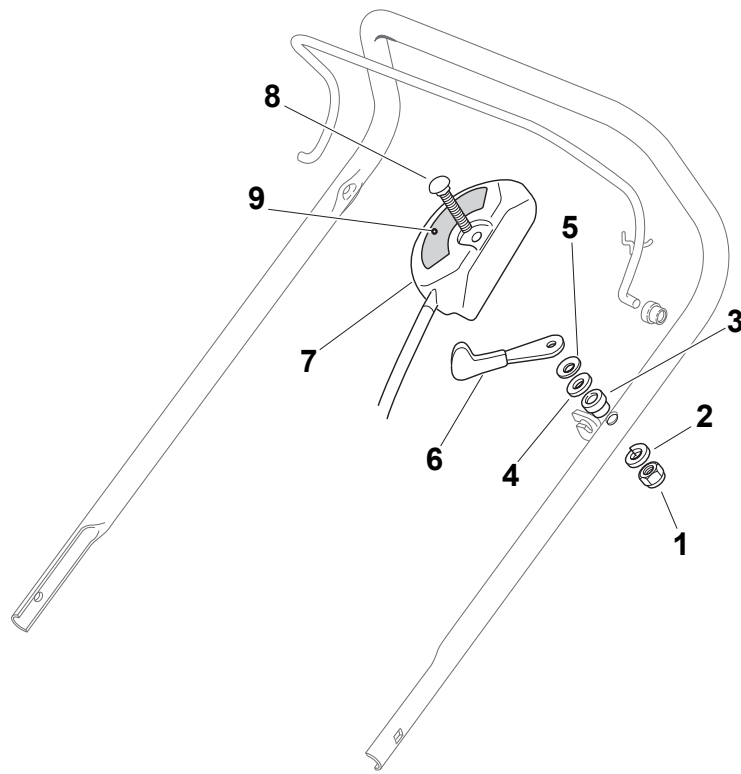

Fig.	Quantity	Part No	Description	Notes
1	1	381006579/1	Handle, Upper Part	
2	1	112689500/0	Screw	
3	1	322551640/0	Plate	
4	1	381000659/0	Cable Rear Drive	
5	1	381003297/1	Driving Lever	
6	1	181030001/0	Cable, Thread Engine Brake	B&S 450-500-625-675Es Engine/Honda Engine
6	1	181030000/0	Cable, Thread Engine Brake	SV40 / RV 40 / V35 Engine
6	1	181030001/0	Cable, Thread Engine Brake	GGP Engine
7	1	381003298/1	Lever, Engine Brake	
8	1	112521330/0	Washer	
9	1	112292100/0	Nut	

Fig.	Quantity	Part No	Description	Notes
1	1	381006739/0	Upper Handle	
1	1	381006745/0	Upper Handle lwith Rubber Cruiser Petrol	
2	1	122430313/0	Guide Spring	
3	1	112521330/0	Washer	
4	1	112154510/0	Nut	
5	1	118390020/0	Conduit Clip Caproeurope	
6	1	181003363/1	Lever, Engine Brake Black	Black
6	1	381003365/0	Lever, Engine Brake Yellow	Yellow
6	1	381003376/0	Lever, Engine Brake Red	Red
7	1	181030054/0	Cable, Thread Engine Brake	GGP Engine
7	1	181030057/0	Cable, Thread Engine Brake	Honda / B&S Engine
7	1	181030087/0	Cable, Thread Engine Brake	GGP 100cc Engine
8	1	112727783/0	Screw	
9	1	112154510/0	Nut	
10	1	181003364/0	Drive Control Lever	Black
10	1	381003366/0	Lever, Driving Yellow	Yellow
10	1	381003377/0	Drive Control Lever	Red
11	1	381030082/0	Cable Rear Drive	
12	1	322551640/0	Plate	

Fig.	Quantity	Part No	Description	Notes
1	2	112608520/0	Seeger	
2	2	322160520/0	Dust Cover Disc	
3	2	122570125/0	Pinion	
4	2	122076645/0	Key	
5	2	322160520/0	Dust Cover Disc	
6	2	112622620/0	Pin	
7	2	122122202/0	Bearing	
8	2	322600106/1	Protection, Wheel	
9	1	381003303/0	Lever, Height Adjustment	
10	2	112728689/0	Screw	
11	1	112713801/0	Dowel	
12	1	122601909/0	Pulley	
13	1	181003093/1	Gear Box	
15	2	122753001/0	Pin	
16	1	122450438/0	Spring	
17	1	135064100/0	Belt	