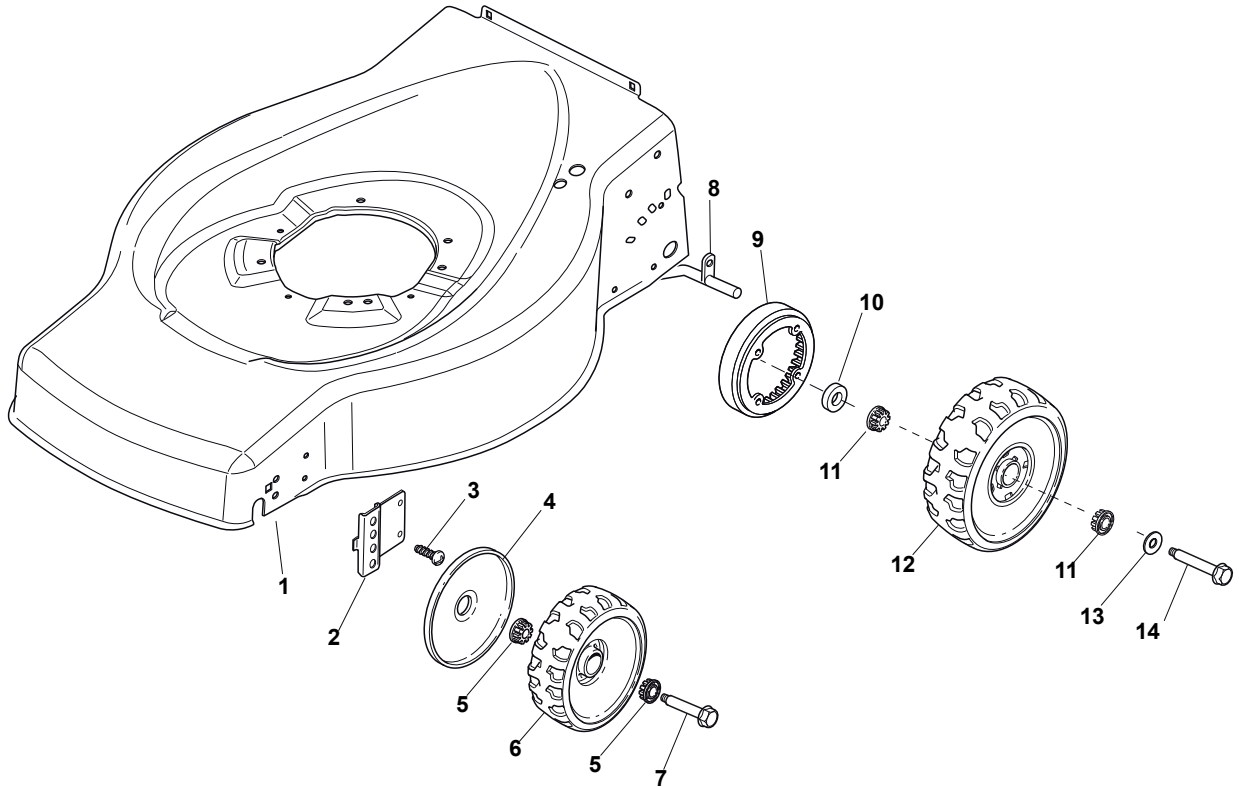

Fig.	Quantity	Part No	Description	Notes
1	2	112608520/0	Seeger	
2	2	322160520/0	Dust Cover Disc	
3	2	122570125/0	Pinion	
4	2	122076645/0	Key	
5	2	322160520/0	Dust Cover Disc	
6	2	112622620/0	Pin	
7	2	122122202/0	Bearing	
8	2	322600106/1	Protection, Wheel	
9	1	381003303/0	Lever, Height Adjustment	
10	2	112728689/0	Screw	
11	1	112713801/0	Dowel	
12	1	122601909/0	Pulley	
13	1	181003093/1	Gear Box	
15	2	122753001/0	Pin	
16	1	122450438/0	Spring	
17	1	135064100/0	Belt	