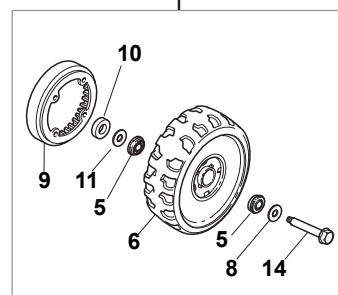

Fig.	Quantity	Part No	Description	Notes
1	2	112608520/0	Seeger	
2	2	322160520/0	Dust Cover Disc	
3	2	122570125/0	Pinion	
4	2	122076645/0	Key	
5	2	322160520/0	Dust Cover Disc	
6	2	112622620/0	Pin	
7	2	122122202/0	Bearing	
8	2	322600106/1	Protection, Wheel	
9	1	381003303/0	Lever, Height Adjustment	
10	2	112728689/0	Screw	
11	1	112713801/0	Dowel	
12	1	122601909/0	Pulley	
13	1	181003093/1	Gear Box	
15	2	122753001/0	Pin	
16	1	122450438/0	Spring	
17	1	135064100/0	Belt	

Fig.	Quantity	Part No	Description	Notes
1	1	381003703/0	Red Deck	
2	2	322551523/0	Front Plate	
3	4	112728686/0	Screw	
4	2	322600095/0	Protection, Wheel	
5	8	322034515/1	Bushing	
6	2	322686091/1	Wheel	
7	4	122524340/0	Pin	
8	2	122033393/0	Rear Wheel Axle	
9	1	322120109/0	Wheels Crown	
10	2	322170622/0	Spacer	
11	2	122034508/0	Bushing	
12	2	322686093/0	Wheel	
13	2	112523050/0	Washer	
14	2	112735599/0	Screw	
15	2	322110347/0	Hub Cap Grey	
16	2	322110395/0	Hub Cap Grey	
17	2	322110493/0	Hub Cap Grey	
18	2	322110491/0	Hub Cap Grey	
19	2	322110381/0	Hub Cap Grey	
20	2	122110252/1	Hub Cap White	
20	2	122110254/1	Hub Cap Yellow	
20	2	122110255/1	Hub Cap Red	
21	2	322110495/0	Hub Cap Grey	
22	2	322110416/0	Hub Cap Grey	
23	2	322110348/0	Hub Cap Grey	
24	2	322110314/0	Hub Cap Grey	
25	2	322110494/0	Hub Cap Grey	
26	2	322110492/0	Hub Cap Grey	
27	2	322110382/0	Hub Cap Grey	
28	2	122110251/0	Hub Cap White	
28	2	122110253/0	Hub Cap Yellow	
28	2	122110256/0	Hub Cap Red	
29	2	322110496/0	Hub Cap Grey	
30	2	322110417/0	Hub Cap Grey	

BUSHING Version - Ø 165

BALL BEARING Version - Ø 165

BUSHING Version - Ø 190

BALL BEARING Version - Ø 190

Fig.	Quantity	Part No	Description	Notes
1	8	122034508/0	Bushing	
2	4	322686091/1	Wheel	
3	4	122524341/0	Pin	
4	4	122675100/0	Washer	
5	8	122122200/0	Bearing	
6	4	322686093/0	Wheel	
8	2	112523050/0	Washer	
9	2	322120109/0	Wheels Crown	
10	2	322170622/0	Spacer	
11	2	122675100/0	Washer	
8	2	112523050/0	Washer	
14	2	112735599/0	Screw	