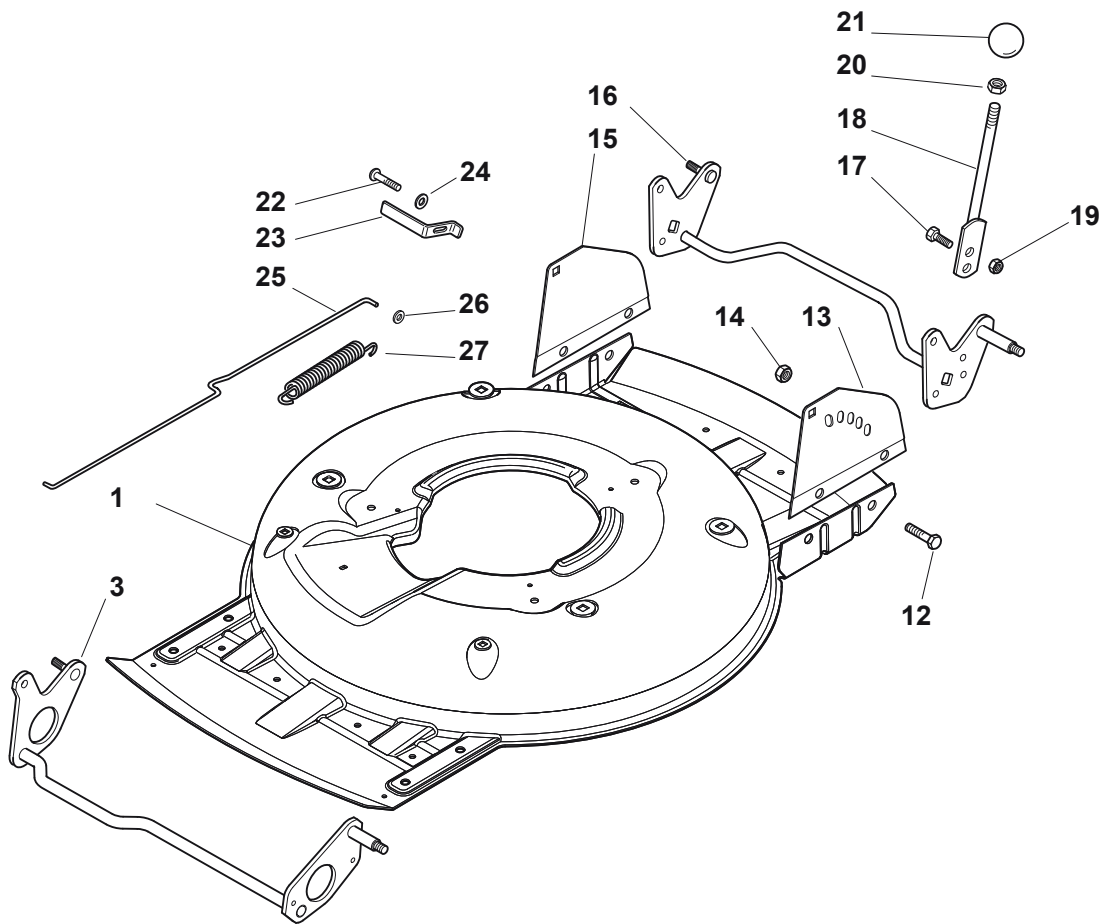

THIS INFORMATION IS NOT INTENDED FOR SALE OR RESALE, AND THIS NOTICE MUST REMAIN ON ALL COPIES.

Fig.	Quantity	Part No	Description	Notes
3	1	322321546/0	Lever	
1	1	381004734/0	Grey Deck	
2	1	381302863/0	Axle, Front Wheels	
4	2	112735661/0	Screw	
10	2	112293200/0	Nut	
11	2	112583500/0	Grower	
12	2	112523070/0	Washer	
13	2	322735547/0	Sector, Height Adjustment	
14	2	381005175/0	Support, Wheel	
15	2	481003286/0	Lever, Height Adjustment	
16	2	122519811/0	Pin	

Fig.	Quantity	Part No	Description	Notes
1	1	322064691/0	INOX Deck	
1	1	381004735/0	Grey Deck	
3	1	381302863/0	Axle, Front Wheels	
12	4	112791011/0	Screw	
13	1	322545169/0	Rear Left Plate	Inox versions
13	1	381545105/0	Left Plate	Steel versions
14	4	112154510/0	Nut	
15	1	322545167/0	Rear Right Plate	Inox versions
15	1	381545104/0	Right Plate	Steel versions
16	1	381302861/1	Axle, Rear Wheels	
17	2	112789000/0	Screw	
18	1	381003323/0	Lever, Height Adjustment	
19	2	112154330/0	Nut	
20	1	112293200/0	Nut	
21	1	322399812/0	Knob	
22	2	112735661/0	Screw	
23	2	322551529/0	Wheels Cleaning Plate	
24	2	112521330/0	Washer	
25	1	122033329/0	Rod, Height Adjustment	
26	2	112604899/0	Crown Fastener	
27	1	122446184/0	Spring	

Fig.	Quantity	Part No	Description	Notes
4	3	112728530/0	Screw	
5	1	322060220/0	Belt Protection	

Fig.	Quantity	Part No	Description	Notes
1	1	322226097/1	Mask, Yellow	
1	1	322226098/1	Mask, Grey	
1	1	322226133/0	Mask, Black	
1	1	322226197/0	Mask, Grey Ncs S8000-N	
2	2	112728450/0	Screw	
3	1	322778421/0	Left Bracket	
6	4	112792611/0	Screw	
7	1	322778419/0	Right Bracket	
8	4	112293201/0	Nut	
9	2	112815200/0	Screw	
10	2	322020400/0	Fairlead	
11	2	112728523/0	Screw	
12	2	112292102/0	Nut	
13	1	133320506/0	Fairlead	