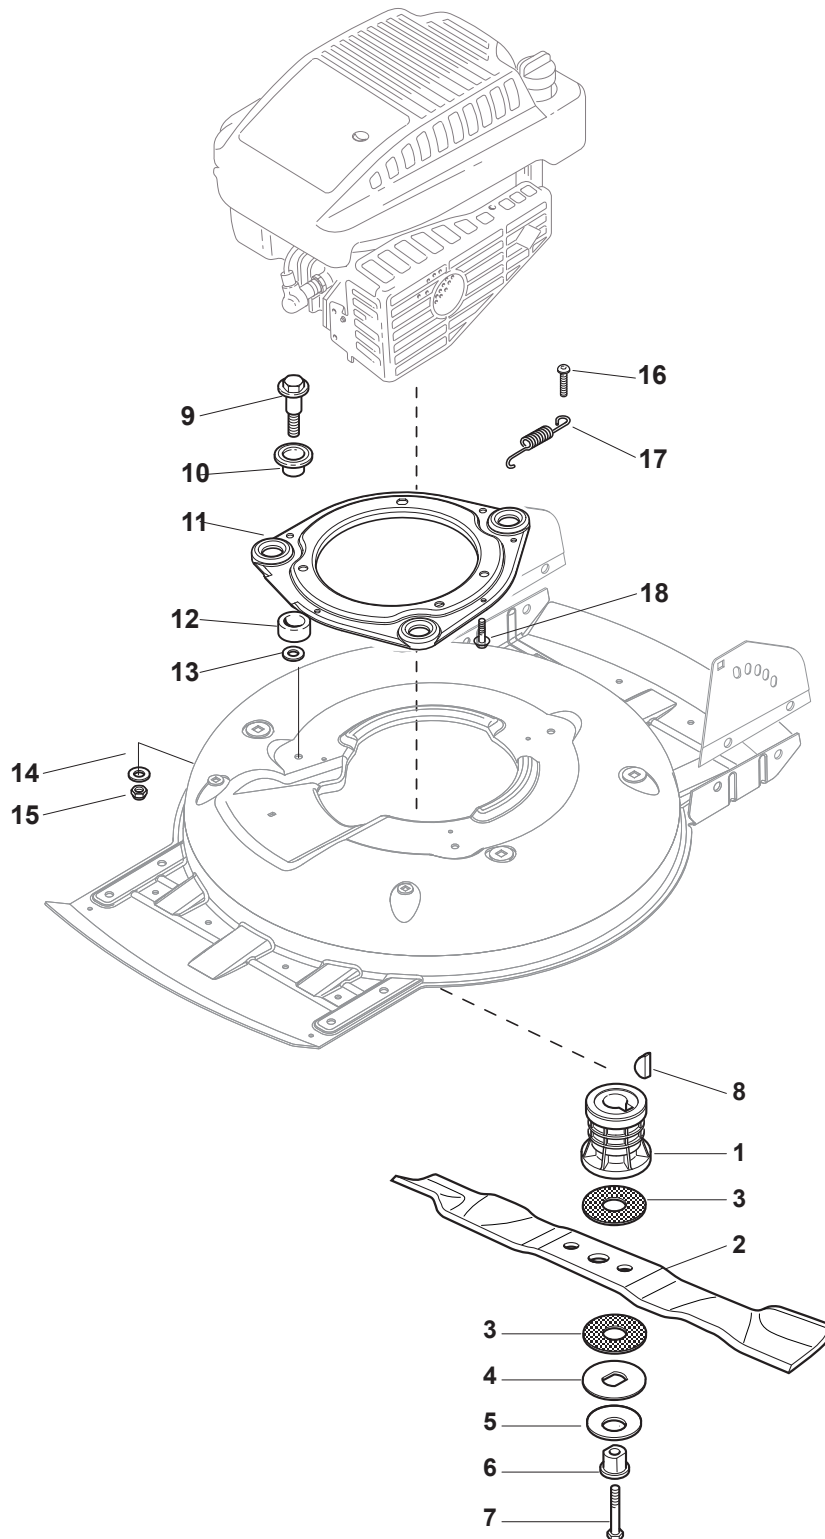

Fig.	Quantity	Part No	Description	Notes
1	1	122465607/3	Hub With Pulley, Crankshaft Ø 22.2	
1	1	122465608/2	Hub With Pulley, Crankshaft Ø 25	
2	1	181004146/0	Blade Standard	
3	1	122160400/0	Elastic Disc	
4	1	112523080/0	Washer	
5	1	112735698/0	Screw	
6	1	112139100/0	Feather, Crankshaft Ø 22,2	
6	1	112139150/0	Feather, Crankshaft Ø 25	
9	3	122524329/0	Pin	
10	3	322672201/0	Washer	
11	1	322207225/0	Flange, Black	Black
11	1	381207221/1	Flange, Yellow	Yellow
12	3	322250012/0	No Vibrations Rubber	
13	3	122671651/0	Washer	
14	3	122671651/0	Washer	
15	3	112155000/0	Nut	
16	1	112791400/0	Screw	
17	1	122450444/0	Spring	
18	3	112735108/1	Screw	

Fig.	Quantity	Part No	Description	Notes
1	1	122465607/3	Hub With Pulley, Crankshaft Ø 22.2	
1	1	122465608/2	Hub With Pulley, Crankshaft Ø 25	
2	1	181004146/0	Blade Standard	
3	1	122160400/0	Elastic Disc	
4	1	112523080/0	Washer	
5	1	112735698/0	Screw	
6	1	112139100/0	Feather, Crankshaft Ø 22,2	
6	1	112139150/0	Feather, Crankshaft Ø 25	
9	3	112793102/0	Screw	
10	6	112523060/0	Washer	
11	1	322207219/1	Flange	
12	3	112155000/0	Nut	

Fig.	Quantity	Part No	Description	Notes
1	1	122465611/0	Hub With Pulley Ø 22.2	
1	1	122465612/1	Hub With Pulley, Crankshaft Ø 25	
2	1	181004146/0	Blade Standard	
3	2	322672110/1	Washer	
4	1	322672105/0	Washer	
5	1	112508120/0	Cup Spring	
6	1	122041940/0	Bushing	
7	1	112736850/0	Screw	
8	1	112139100/0	Feather, Crankshaft Ø 22,2	
8	1	112139150/0	Feather, Crankshaft Ø 25	
9	3	122524329/0	Pin	
10	3	322672201/0	Washer	
11	1	322207225/0	Flange, Black	
11	1	381207221/1	Flange, Yellow	
12	3	322250012/0	No Vibrations Rubber	
13	3	122671651/0	Washer	
14	3	112521350/0	Washer	
15	3	112155000/0	Nut	
16	1	112791400/0	Screw	
17	1	122450444/0	Spring	
18	3	112735108/1	Screw	