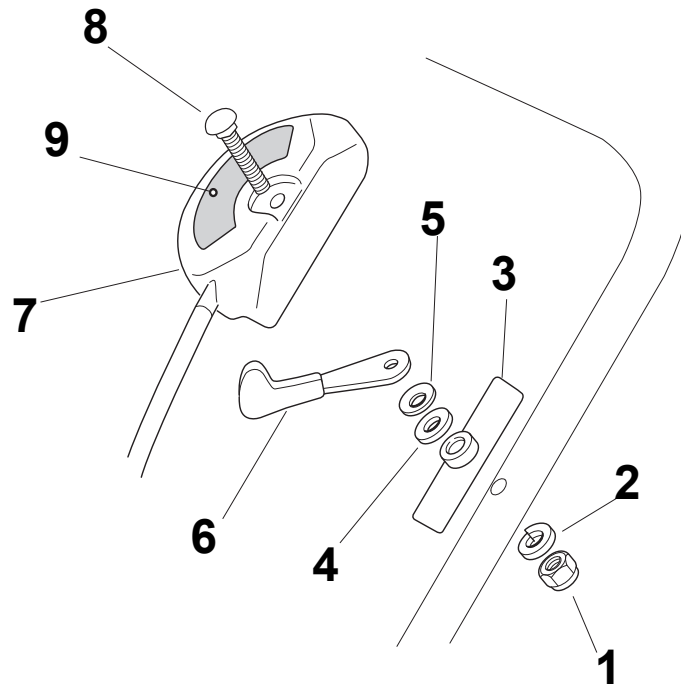

Fig.	Quantity	Part No	Description	Notes
1	1	112291000/0	Nut	
2	1	112581500/0	Grower	
3	1	122171005/0	Spacer	
4	1	112521360/0	Washer	
5	1	112508100/0	Cup Spring	
6	1	381007220/0	Throttle Lever	SV40-RV40-V35 Engine / B&S 450-500 Series
6	1	381007279/1	Throttle Lever	GGP/Honda/Tecumseh/B&S 625-675-675Es-700-750 Series
7	1	481007080/0	Throttle Cable	
8	1	112815000/0	Screw	
9	1	114356702/0	Throttle Label	for GGP Engines
9	1	114356905/0	Label	for B&S 700-750 Series
9	1	114356702/0	Throttle Label	for HONDA Engines
9	1	114356703/0	Throttle Label	for B&S Engines
9	1	114356905/0	Label	for HONDA A.C. Engines
9	1	114364264/0	Throttle Label	for GGP AVS Engines

Fig.	Quantity	Part No	Description	Notes
1	1	181007130/0	Throttle Cable	
2	1	112154510/0	Nut	
3	1	112727786/0	Screw	

Fig.	Quantity	Part No	Description	Notes
1	1	322722804/1	Starting Block Inner Half-Bearing	
2	1	381000742/1	Starter Drive Control	SV40 / RV 40 / V35 Engine
2	1	381030022/0	Starter Drive Control	for GGP Engines
2	1	381030024/0	Starter Drive Control	for HONDA Engines
3	1	322722805/1	Starting Block Inner Half-Bearing	
4	1	112728300/0	Screw	

Fig.	Quantity	Part No	Description	Notes
1	1	122465607/3	Hub With Pulley, Crankshaft Ø 22.2	
1	1	122465608/2	Hub With Pulley, Crankshaft Ø 25	
2	1	181004146/0	Blade Standard	
3	1	122160400/0	Elastic Disc	
4	1	112523080/0	Washer	
5	1	112735698/0	Screw	
6	1	112139100/0	Feather, Crankshaft Ø 22,2	
6	1	112139150/0	Feather, Crankshaft Ø 25	
9	3	122524329/0	Pin	
10	3	322672201/0	Washer	
11	1	322207225/0	Flange, Black	Black
11	1	381207221/1	Flange, Yellow	Yellow
12	3	322250012/0	No Vibrations Rubber	
13	3	122671651/0	Washer	
14	3	122671651/0	Washer	
15	3	112155000/0	Nut	
16	1	112791400/0	Screw	
17	1	122450444/0	Spring	
18	3	112735108/1	Screw	