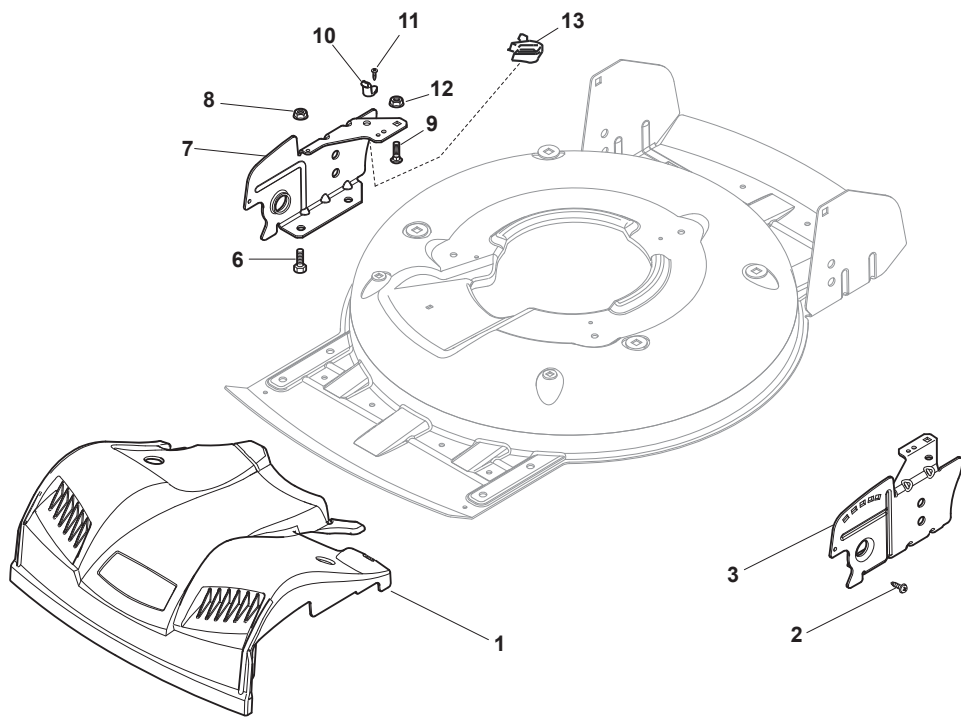

THIS INFORMATION IS NOT INTENDED FOR SALE OR RESALE, AND THIS NOTICE MUST REMAIN ON ALL COPIES.

Fig.	Quantity	Part No	Description	Notes
3	1	322321546/0	Lever	
1	1	381004734/0	Grey Deck	
2	1	381302863/0	Axle, Front Wheels	
4	2	112735661/0	Screw	
10	2	112293200/0	Nut	
11	2	112583500/0	Grower	
12	2	112523070/0	Washer	
13	2	322735547/0	Sector, Height Adjustment	
14	2	381005175/0	Support, Wheel	
15	2	481003286/0	Lever, Height Adjustment	
16	2	122519811/0	Pin	

Fig.	Quantity	Part No	Description	Notes
1	1	322064691/0	INOX Deck	
1	1	381004735/0	Grey Deck	
3	1	381302863/0	Axle, Front Wheels	
12	4	112791011/0	Screw	
13	1	322545169/0	Rear Left Plate	Inox versions
13	1	381545105/0	Left Plate	Steel versions
14	4	112154510/0	Nut	
15	1	322545167/0	Rear Right Plate	Inox versions
15	1	381545104/0	Right Plate	Steel versions
16	1	381302861/1	Axle, Rear Wheels	
17	2	112789000/0	Screw	
18	1	381003323/0	Lever, Height Adjustment	
19	2	112154330/0	Nut	
20	1	112293200/0	Nut	
21	1	322399812/0	Knob	
22	2	112735661/0	Screw	
23	2	322551529/0	Wheels Cleaning Plate	
24	2	112521330/0	Washer	
25	1	122033329/0	Rod, Height Adjustment	
26	2	112604899/0	Crown Fastener	
27	1	122446184/0	Spring	

Fig.	Quantity	Part No	Description	Notes
4	3	112728530/0	Screw	
5	1	322060220/0	Belt Protection	

Fig.	Quantity	Part No	Description	Notes
1	1	322226097/1	Mask, Yellow	
1	1	322226098/1	Mask, Grey	
1	1	322226133/0	Mask, Black	
1	1	322226197/0	Mask, Grey Ncs S8000-N	
2	2	112728450/0	Screw	
3	1	322778421/0	Left Bracket	
6	4	112792611/0	Screw	
7	1	322778419/0	Right Bracket	
8	4	112293201/0	Nut	
9	2	112815200/0	Screw	
10	2	322020400/0	Fairlead	
11	2	112728523/0	Screw	
12	2	112292102/0	Nut	
13	1	133320506/0	Fairlead	