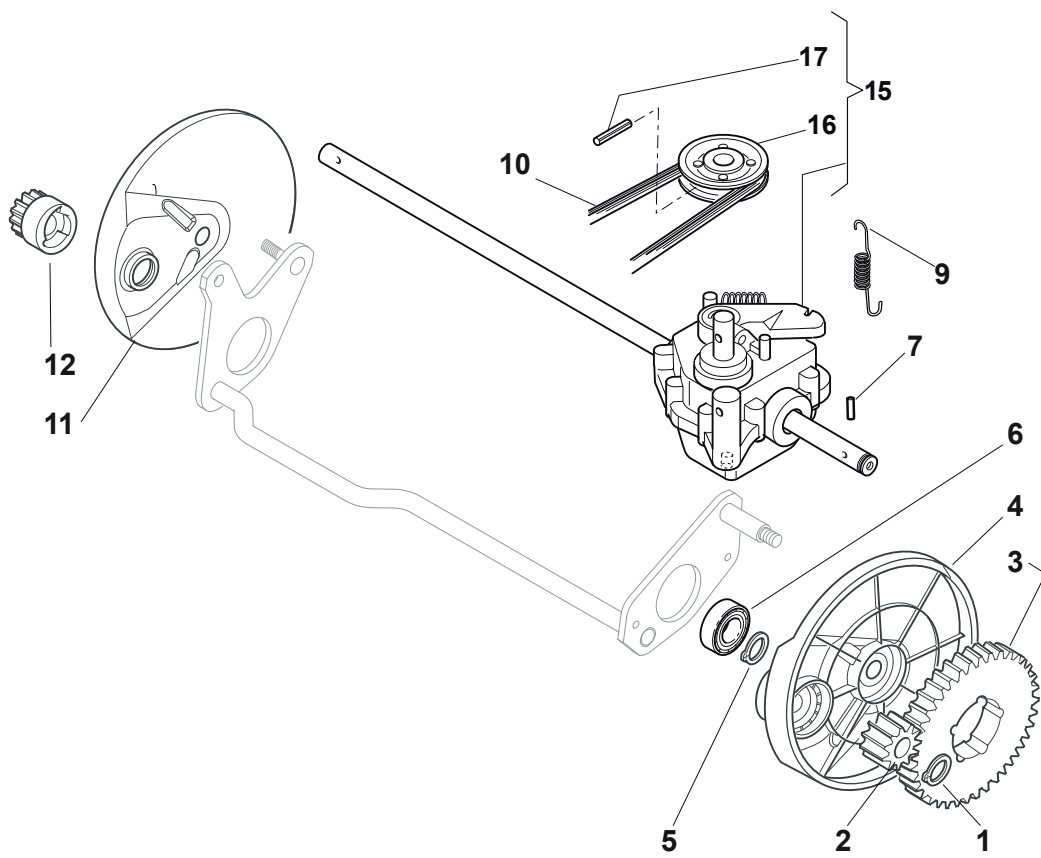

Fig.	Quantity	Part No	Description	Notes
1	1	181007130/0	Throttle Cable	
2	1	112154510/0	Nut	
3	1	112727786/0	Screw	

Fig.	Quantity	Part No	Description	Notes
1	1	322722804/1	Starting Block Inner Half-Bearing	
2	1	381000742/1	Starter Drive Control	SV40 / RV 40 / V35 Engine
2	1	381030022/0	Starter Drive Control	for GGP Engines
2	1	381030024/0	Starter Drive Control	for HONDA Engines
3	1	322722805/1	Starting Block Inner Half-Bearing	
4	1	112728300/0	Screw	

Fig.	Quantity	Part No	Description	Notes
1	2	112608600/0	Seeger	
2	1	122570120/1	Pinion Left	
3	2	122120105/1	Ring Gear	
4	1	322600267/0	Protection, Wheel	
5	2	112608600/0	Seeger	
6	2	119216035/0	Bearing	
7	2	122753000/0	Pin	
9	1	122450439/0	Spring	
10	1	135064100/0	Belt	
11	1	322600267/0	Protection, Wheel	
12	1	122570110/1	Pinion Right	
15	1	181003109/1	Gear Box	
16	1	122601909/0	Pulley	
17	1	112645705/0	Elastic Pin	

Fig.	Quantity	Part No	Description	Notes
1	1	122465607/3	Hub With Pulley, Crankshaft Ø 22.2	
1	1	122465608/2	Hub With Pulley, Crankshaft Ø 25	
2	1	181004146/0	Blade Standard	
3	1	122160400/0	Elastic Disc	
4	1	112523080/0	Washer	
5	1	112735698/0	Screw	
6	1	112139100/0	Feather, Crankshaft Ø 22,2	
6	1	112139150/0	Feather, Crankshaft Ø 25	
9	3	122524329/0	Pin	
10	3	322672201/0	Washer	
11	1	322207225/0	Flange, Black	Black
11	1	381207221/1	Flange, Yellow	Yellow
12	3	322250012/0	No Vibrations Rubber	
13	3	122671651/0	Washer	
14	3	122671651/0	Washer	
15	3	112155000/0	Nut	
16	1	112791400/0	Screw	
17	1	122450444/0	Spring	
18	3	112735108/1	Screw	