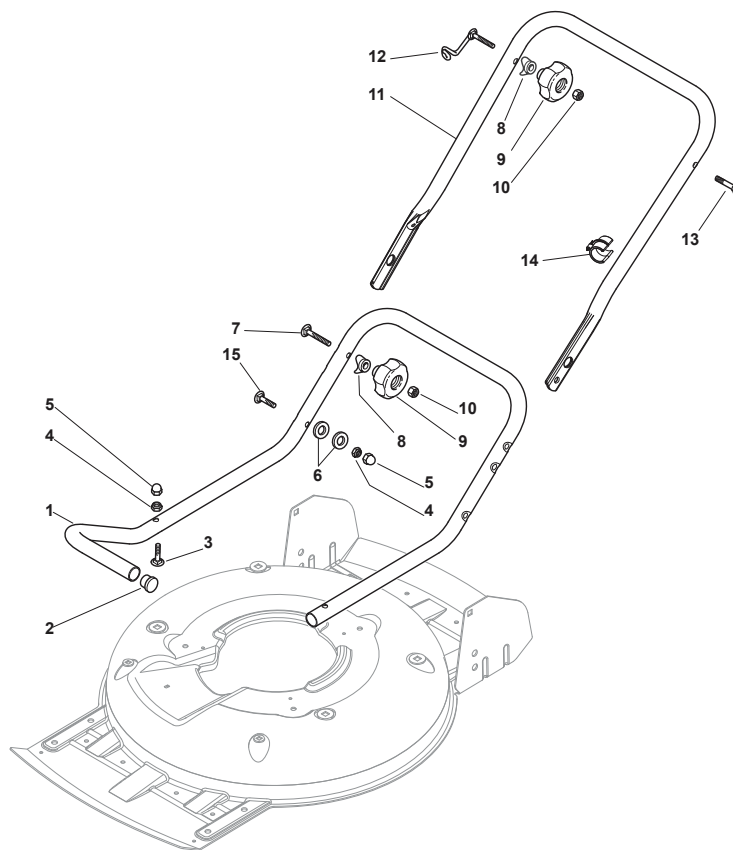

Fig.	Quantity	Part No	Description	Notes
1	1	322064691/0	INOX Deck	
1	1	381004735/0	Grey Deck	
3	1	381302863/0	Axle, Front Wheels	
12	4	112791011/0	Screw	
13	1	322545169/0	Rear Left Plate	Inox versions
13	1	381545105/0	Left Plate	Steel versions
14	4	112154510/0	Nut	
15	1	322545167/0	Rear Right Plate	Inox versions
15	1	381545104/0	Right Plate	Steel versions
16	1	381302861/1	Axle, Rear Wheels	
17	2	112789000/0	Screw	
18	1	381003323/0	Lever, Height Adjustment	
19	2	112154330/0	Nut	
20	1	112293200/0	Nut	
21	1	322399812/0	Knob	
22	2	112735661/0	Screw	
23	2	322551529/0	Wheels Cleaning Plate	
24	2	112521330/0	Washer	
25	1	122033329/0	Rod, Height Adjustment	
26	2	112604899/0	Crown Fastener	
27	1	122446184/0	Spring	

Fig.	Quantity	Part No	Description	Notes
4	3	112728530/0	Screw	
5	1	322060220/0	Belt Protection	

Fig.	Quantity	Part No	Description	Notes
1	1	322226097/1	Mask, Yellow	
1	1	322226098/1	Mask, Grey	
1	1	322226133/0	Mask, Black	
1	1	322226197/0	Mask, Grey Ncs S8000-N	
2	2	112728450/0	Screw	
3	1	322778421/0	Left Bracket	
6	4	112792611/0	Screw	
7	1	322778419/0	Right Bracket	
8	4	112293201/0	Nut	
9	2	112815200/0	Screw	
10	2	322020400/0	Fairlead	
11	2	112728523/0	Screw	
12	2	112292102/0	Nut	
13	1	133320506/0	Fairlead	

Fig.	Quantity	Part No	Description	Notes
1	1	381006373/0	Right Handle, Lower Part Yellow	Yellow
1	1	381006377/0	Right Handle, Lower Part, Black	Black
1	1	381006385/0	Right Handle, Lower Part Grey	Grey
2	4	118566114/0	Cap	
3	6	112819100/0	Screw	
4	6	112155000/0	Nut	
5	6	118203854/0	Screw	
6	1	381006375/0	Left Handle, Lower Part Yellow	Yellow
6	1	381006379/0	Left Handle Lower Part Black	Black
6	1	381006387/0	Left Handle, Lower Part Grey	Grey
7	4	112793102/0	Screw	
8	1	381006361/1	Handle, Middle Part Yellow	Yellow
8	1	381006365/1	Handle, Middle Part Black	Black
8	1	381006369/0	Handle, Middle Part Grey	Grey
9	4	112155000/0	Nut	
10	2	112523060/0	Washer	
11	1	112523080/0	Washer	
12	1	322399813/0	Knob	