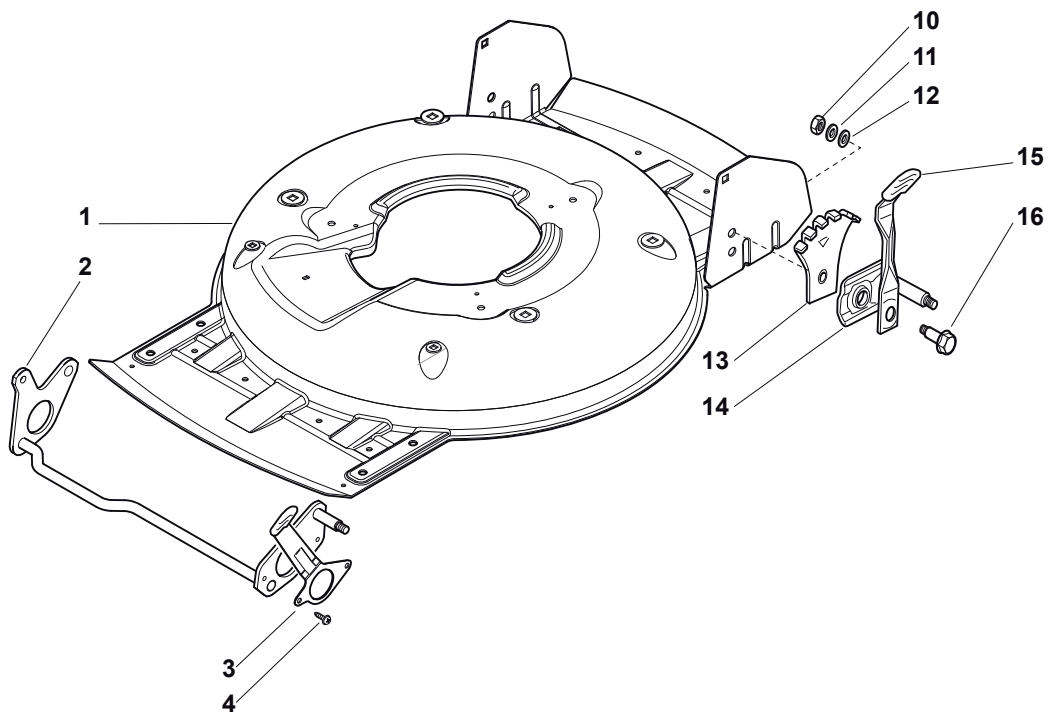

# Parts Catalogue

for model  
**MCS 504 TR**

- Use GLOBAL GARDEN PRODUCT Genuine Spare Parts specified in the parts list for repair and/or replacement.
- The contents described in the parts list may change due to improvement.
- The drawings of the spare parts are only indicative and might not represent the part in question exactly.
- The indications "right" - "left" - "front" - "rear" refer to the position of the operator when using the machine.
- When placing orders of parts for repair and/or replacement, make sure that the illustrated parts list is the one applying to the machine's year of manufacture, as shown on the identification plate attached to the machine.

THIS INFORMATION IS NOT INTENDED FOR SALE OR RESALE, AND THIS NOTICE MUST REMAIN ON ALL COPIES.

Fig.	Quantity	Part No	Description	Notes
3	1	322321546/0	Lever	
1	1	381004734/0	Grey Deck	
2	1	381302863/0	Axle, Front Wheels	
4	2	112735661/0	Screw	
10	2	112293200/0	Nut	
11	2	112583500/0	Grower	
12	2	112523070/0	Washer	
13	2	322735547/0	Sector, Height Adjustment	
14	2	381005175/0	Support, Wheel	
15	2	481003286/0	Lever, Height Adjustment	
16	2	122519811/0	Pin	

Fig.	Quantity	Part No	Description	Notes
1	1	322064691/0	INOX Deck	
1	1	381004735/0	Grey Deck	
3	1	381302863/0	Axle, Front Wheels	
12	4	112791011/0	Screw	
13	1	322545169/0	Rear Left Plate	Inox versions
13	1	381545105/0	Left Plate	Steel versions
14	4	112154510/0	Nut	
15	1	322545167/0	Rear Right Plate	Inox versions
15	1	381545104/0	Right Plate	Steel versions
16	1	381302861/1	Axle, Rear Wheels	
17	2	112789000/0	Screw	
18	1	381003323/0	Lever, Height Adjustment	
19	2	112154330/0	Nut	
20	1	112293200/0	Nut	
21	1	322399812/0	Knob	
22	2	112735661/0	Screw	
23	2	322551529/0	Wheels Cleaning Plate	
24	2	112521330/0	Washer	
25	1	122033329/0	Rod, Height Adjustment	
26	2	112604899/0	Crown Fastener	
27	1	122446184/0	Spring	