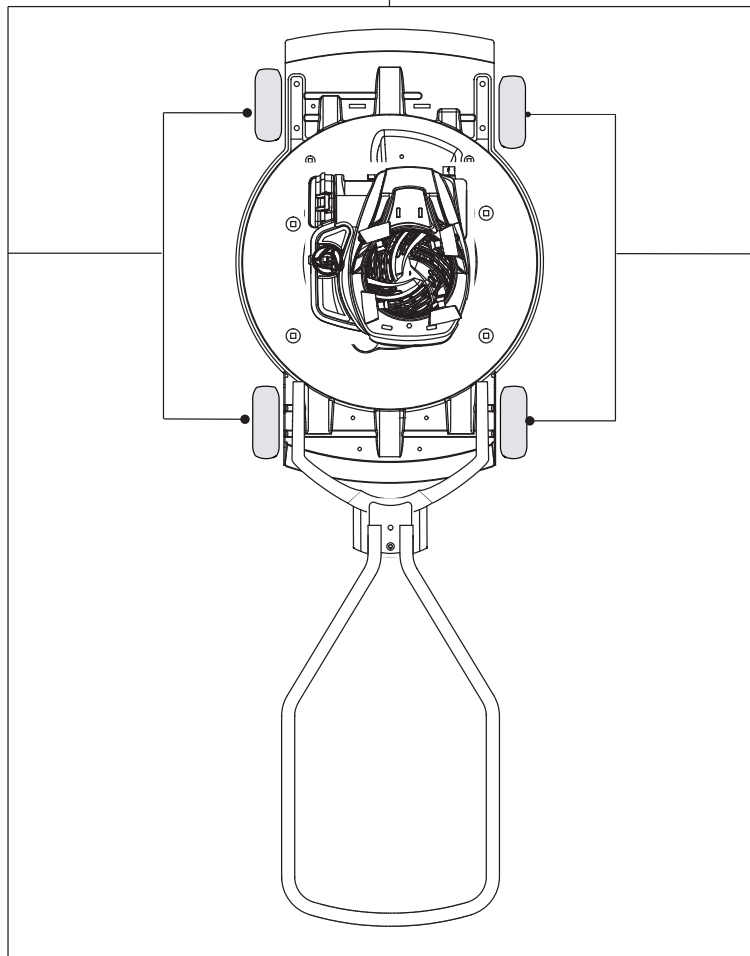

Eco Stiga Wheels - Ø 210

Spark Aluminium Wheels - Ø 210

Fig.	Quantity	Part No	Description	Notes
1	4	381007490/0	Wheel	
2	8	119216035/0	Bearing	
3	4	381007487/0	Wheel	
4	8	112521350/0	Washer	
5	8	112155000/0	Nut	
6	4	322110653/0	Hub Cap	
7	4	322110314/0	Hub Cap Grey	
8	4	322110348/0	Hub Cap Grey	
9	4	322110382/0	Hub Cap Grey	
10	4	322110416/0	Hub Cap Grey	
12	4	322110494/0	Hub Cap Grey	
13	4	322110496/0	Hub Cap Grey	

Fig.	Quantity	Part No	Description	Notes
1	1	122465607/3	Hub With Pulley, Crankshaft Ø 22.2	
1	1	122465608/2	Hub With Pulley, Crankshaft Ø 25	
2	1	181004146/0	Blade Standard	
3	1	122160400/0	Elastic Disc	
4	1	112523080/0	Washer	
5	1	112735698/0	Screw	
6	1	112139100/0	Feather, Crankshaft Ø 22,2	
6	1	112139150/0	Feather, Crankshaft Ø 25	
9	3	122524329/0	Pin	
10	3	322672201/0	Washer	
11	1	322207225/0	Flange, Black	Black
11	1	381207221/1	Flange, Yellow	Yellow
12	3	322250012/0	No Vibrations Rubber	
13	3	122671651/0	Washer	
14	3	122671651/0	Washer	
15	3	112155000/0	Nut	
16	1	112791400/0	Screw	
17	1	122450444/0	Spring	
18	3	112735108/1	Screw	

Fig.	Quantity	Part No	Description	Notes
1	1	122465607/3	Hub With Pulley, Crankshaft Ø 22.2	
1	1	122465608/2	Hub With Pulley, Crankshaft Ø 25	
2	1	181004146/0	Blade Standard	
3	1	122160400/0	Elastic Disc	
4	1	112523080/0	Washer	
5	1	112735698/0	Screw	
6	1	112139100/0	Feather, Crankshaft Ø 22,2	
6	1	112139150/0	Feather, Crankshaft Ø 25	
9	3	112793102/0	Screw	
10	6	112523060/0	Washer	
11	1	322207219/1	Flange	
12	3	112155000/0	Nut	