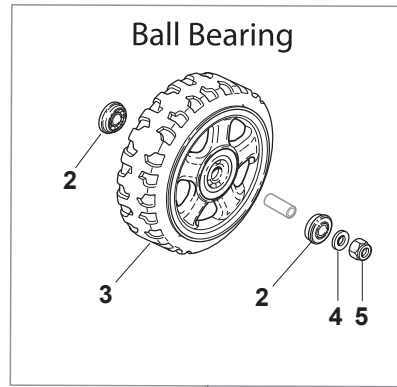

Fig.	Quantity	Part No	Description	Notes
1	2	112608600/0	Seeger	
2	1	122570120/1	Pinion Left	
3	2	122120105/1	Ring Gear	
4	1	322600267/0	Protection, Wheel	
5	2	112608600/0	Seeger	
6	2	119216035/0	Bearing	
7	2	122753000/0	Pin	
9	1	122450439/0	Spring	
10	1	135064100/0	Belt	
11	1	322600267/0	Protection, Wheel	
12	1	122570110/1	Pinion Right	
15	1	181003109/1	Gear Box	
16	1	122601909/0	Pulley	
17	1	112645705/0	Elastic Pin	

Eco Stiga Wheels - Ø 210

Spark Aluminium Wheels - Ø 210

Fig.	Quantity	Part No	Description	Notes
1	4	381007490/0	Wheel	
2	8	119216035/0	Bearing	
3	4	381007487/0	Wheel	
4	8	112521350/0	Washer	
5	8	112155000/0	Nut	
6	4	322110653/0	Hub Cap	
7	4	322110314/0	Hub Cap Grey	
8	4	322110348/0	Hub Cap Grey	
9	4	322110382/0	Hub Cap Grey	
10	4	322110416/0	Hub Cap Grey	
12	4	322110494/0	Hub Cap Grey	
13	4	322110496/0	Hub Cap Grey	

Fig.	Quantity	Part No	Description	Notes
1	1	122465607/3	Hub With Pulley, Crankshaft Ø 22.2	
1	1	122465608/2	Hub With Pulley, Crankshaft Ø 25	
2	1	181004146/0	Blade Standard	
3	1	122160400/0	Elastic Disc	
4	1	112523080/0	Washer	
5	1	112735698/0	Screw	
6	1	112139100/0	Feather, Crankshaft Ø 22,2	
6	1	112139150/0	Feather, Crankshaft Ø 25	
9	3	122524329/0	Pin	
10	3	322672201/0	Washer	
11	1	322207225/0	Flange, Black	Black
11	1	381207221/1	Flange, Yellow	Yellow
12	3	322250012/0	No Vibrations Rubber	
13	3	122671651/0	Washer	
14	3	122671651/0	Washer	
15	3	112155000/0	Nut	
16	1	112791400/0	Screw	
17	1	122450444/0	Spring	
18	3	112735108/1	Screw	