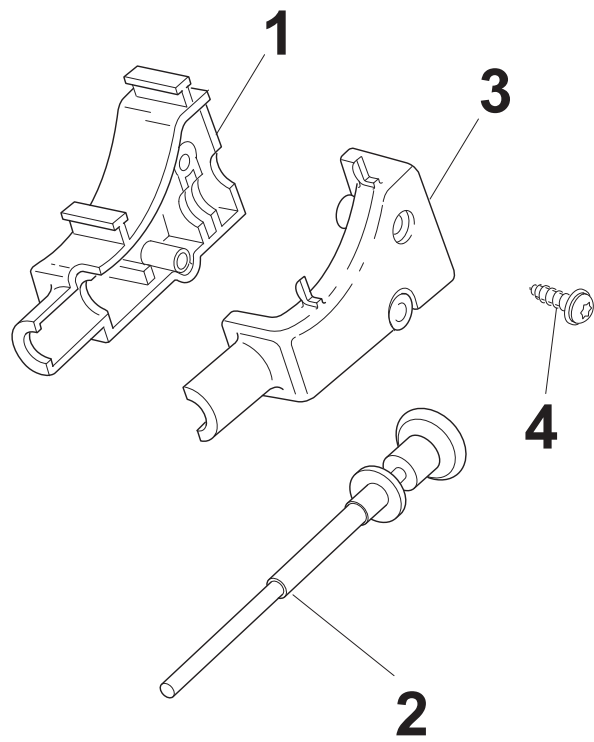

Fig.	Quantity	Part No	Description	Notes
1	1	181007130/0	Throttle Cable	
2	1	112154510/0	Nut	
3	1	112727786/0	Screw	

Fig.	Quantity	Part No	Description	Notes
1	1	322722804/1	Starting Block Inner Half-Bearing	
2	1	381000742/1	Starter Drive Control	SV40 / RV 40 / V35 Engine
2	1	381030022/0	Starter Drive Control	for GGP Engines
2	1	381030024/0	Starter Drive Control	for HONDA Engines
3	1	322722805/1	Starting Block Inner Half-Bearing	
4	1	112728300/0	Screw	

Fig.	Quantity	Part No	Description	Notes
1	2	112608600/0	Seeger	
2	1	122570120/1	Pinion Left	
3	2	122120105/1	Ring Gear	
4	1	322600267/0	Protection, Wheel	
5	2	112608600/0	Seeger	
6	2	119216035/0	Bearing	
7	2	122753000/0	Pin	
9	1	122450439/0	Spring	
10	1	135064100/0	Belt	
11	1	322600267/0	Protection, Wheel	
12	1	122570110/1	Pinion Right	
15	1	181003109/1	Gear Box	
16	1	122601909/0	Pulley	
17	1	112645705/0	Elastic Pin	

Fig.	Quantity	Part No	Description	Notes
1	1	122465607/3	Hub With Pulley, Crankshaft Ø 22.2	
1	1	122465608/2	Hub With Pulley, Crankshaft Ø 25	
2	1	181004146/0	Blade Standard	
3	1	122160400/0	Elastic Disc	
4	1	112523080/0	Washer	
5	1	112735698/0	Screw	
6	1	112139100/0	Feather, Crankshaft Ø 22,2	
6	1	112139150/0	Feather, Crankshaft Ø 25	
9	3	122524329/0	Pin	
10	3	322672201/0	Washer	
11	1	322207225/0	Flange, Black	Black
11	1	381207221/1	Flange, Yellow	Yellow
12	3	322250012/0	No Vibrations Rubber	
13	3	122671651/0	Washer	
14	3	122671651/0	Washer	
15	3	112155000/0	Nut	
16	1	112791400/0	Screw	
17	1	122450444/0	Spring	
18	3	112735108/1	Screw	