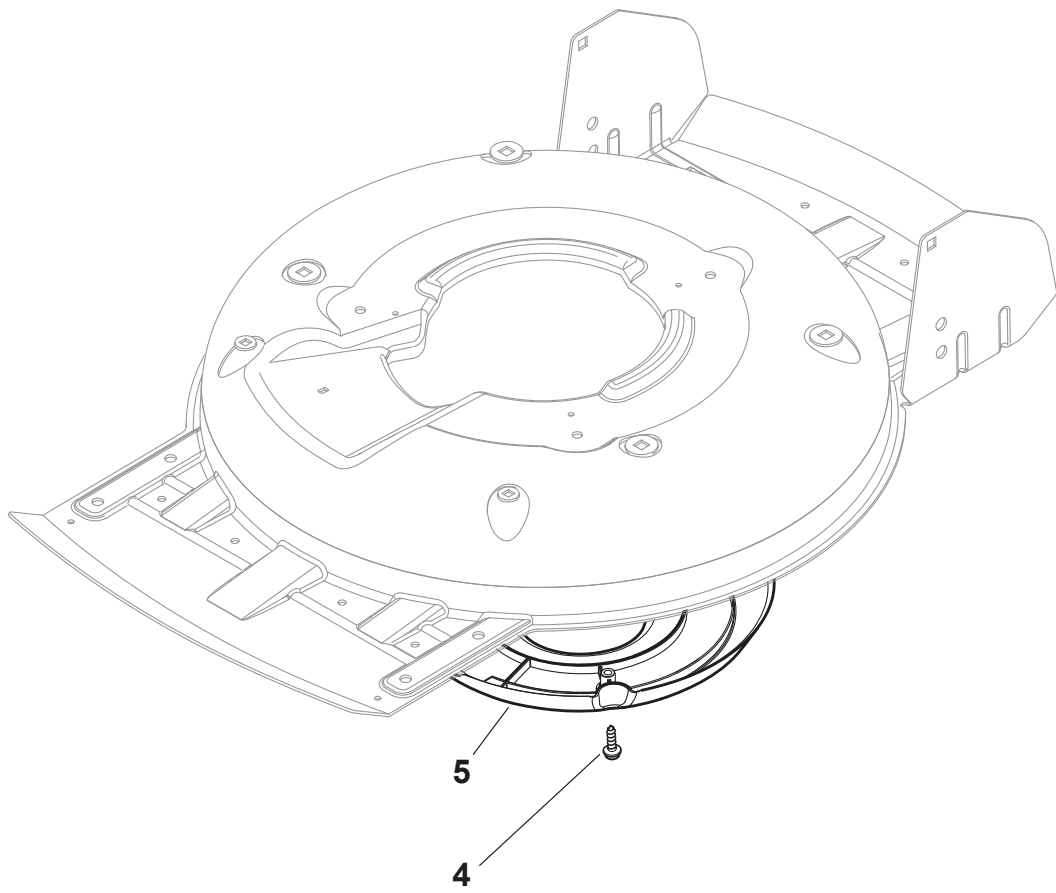

THIS INFORMATION IS NOT INTENDED FOR SALE OR RESALE, AND THIS NOTICE MUST REMAIN ON ALL COPIES.

Fig.	Quantity	Part No	Description	Notes
3	1	322321546/0	Lever	
1	1	381004734/0	Grey Deck	
2	1	381302863/0	Axle, Front Wheels	
4	2	112735661/0	Screw	
10	2	112293200/0	Nut	
11	2	112583500/0	Grower	
12	2	112523070/0	Washer	
13	2	322735547/0	Sector, Height Adjustment	
14	2	381005175/0	Support, Wheel	
15	2	481003286/0	Lever, Height Adjustment	
16	2	122519811/0	Pin	

Fig.	Quantity	Part No	Description	Notes
1	1	322064691/0	INOX Deck	
1	1	381004735/0	Grey Deck	
3	1	381302863/0	Axle, Front Wheels	
12	4	112791011/0	Screw	
13	1	322545169/0	Rear Left Plate	Inox versions
13	1	381545105/0	Left Plate	Steel versions
14	4	112154510/0	Nut	
15	1	322545167/0	Rear Right Plate	Inox versions
15	1	381545104/0	Right Plate	Steel versions
16	1	381302861/1	Axle, Rear Wheels	
17	2	112789000/0	Screw	
18	1	381003323/0	Lever, Height Adjustment	
19	2	112154330/0	Nut	
20	1	112293200/0	Nut	
21	1	322399812/0	Knob	
22	2	112735661/0	Screw	
23	2	322551529/0	Wheels Cleaning Plate	
24	2	112521330/0	Washer	
25	1	122033329/0	Rod, Height Adjustment	
26	2	112604899/0	Crown Fastener	
27	1	122446184/0	Spring	

Fig.	Quantity	Part No	Description	Notes
4	3	112728530/0	Screw	
5	1	322060220/0	Belt Protection	

Fig.	Quantity	Part No	Description	Notes
1	1	322226097/1	Mask, Yellow	
1	1	322226098/1	Mask, Grey	
1	1	322226133/0	Mask, Black	
1	1	322226197/0	Mask, Grey Ncs S8000-N	
2	2	112728450/0	Screw	
3	1	322778421/0	Left Bracket	
6	4	112792611/0	Screw	
7	1	322778419/0	Right Bracket	
8	4	112293201/0	Nut	
9	2	112815200/0	Screw	
10	2	322020400/0	Fairlead	
11	2	112728523/0	Screw	
12	2	112292102/0	Nut	
13	1	133320506/0	Fairlead	